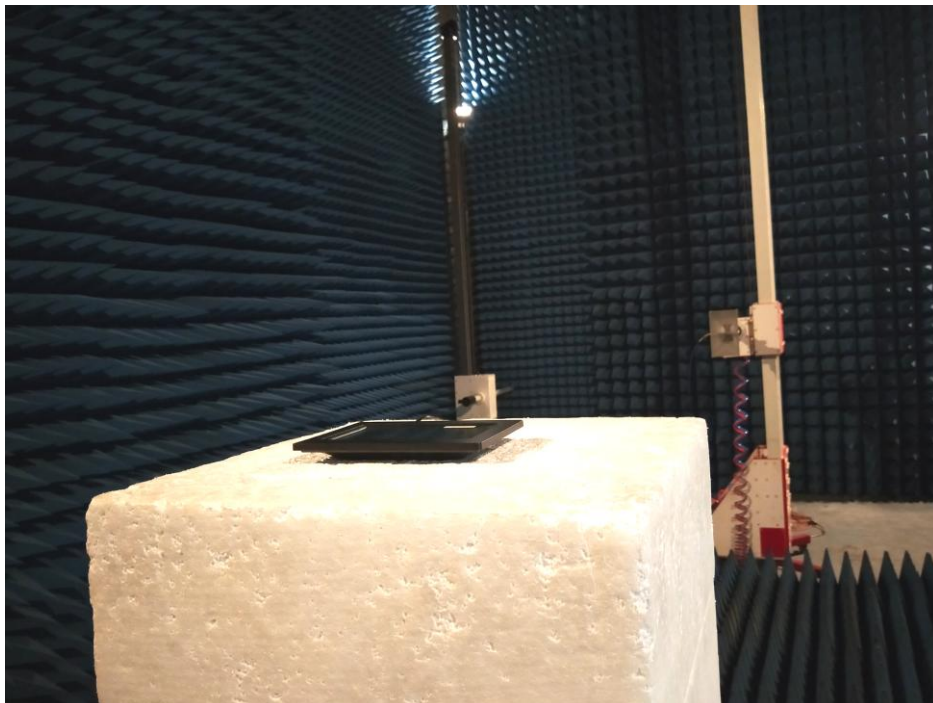

Appendix A: Photographs of Test Setup

Product: Social Photo Frame

Model: HN-DPF7000

Radiated Emission

Conducted Emission