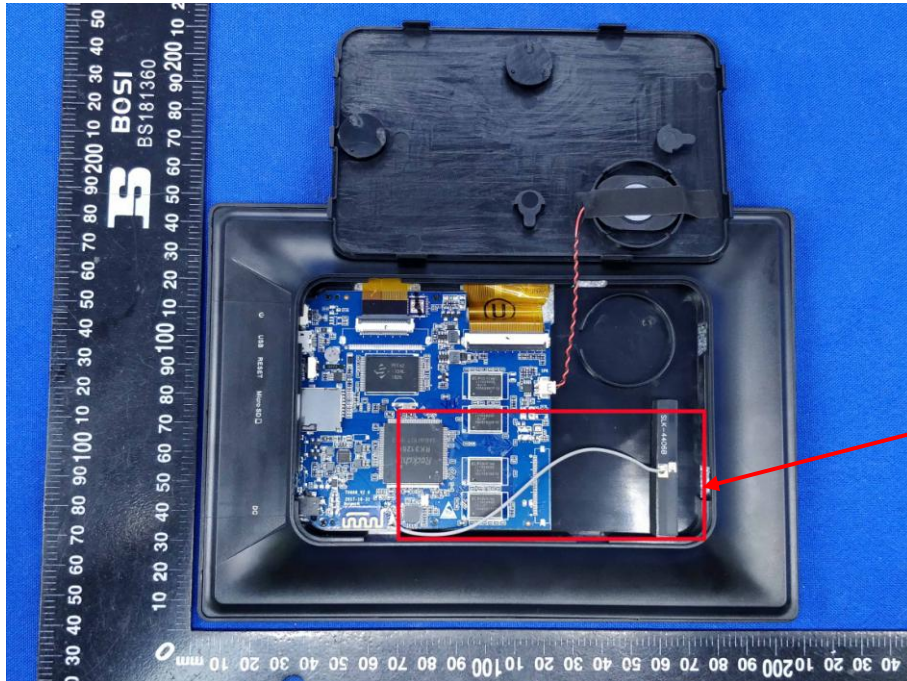

Appendix B: Photographs of EUT

Product: Social Photo Frame

Model: HN-DPF7000

Internal Photos

WIFI ANT