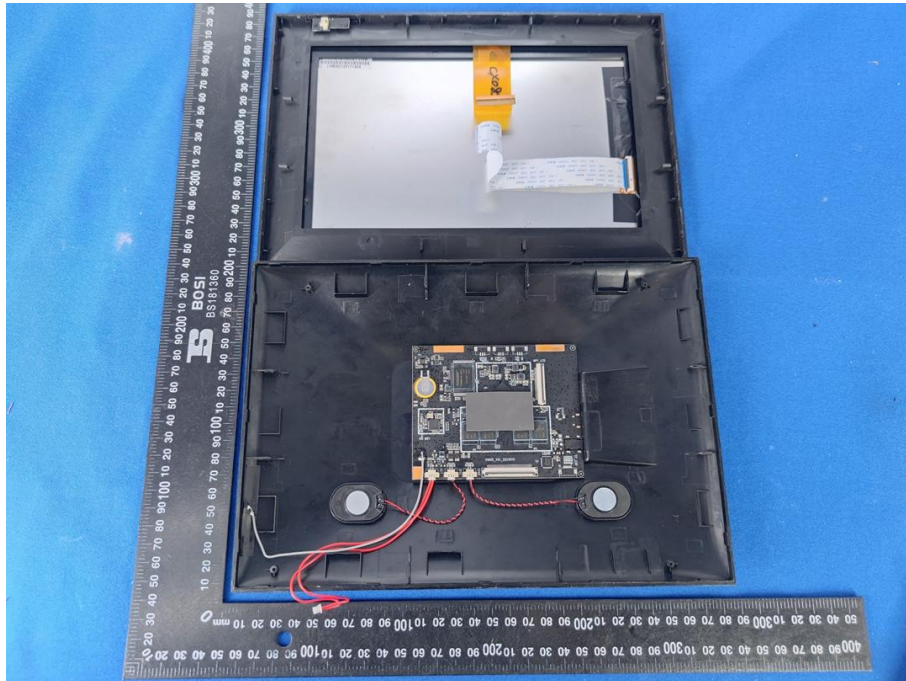

Appendix C: Photographs of EUT

Product: Social Photo Frame

Model: HN-DPF1008

Internal Photos

Antenna