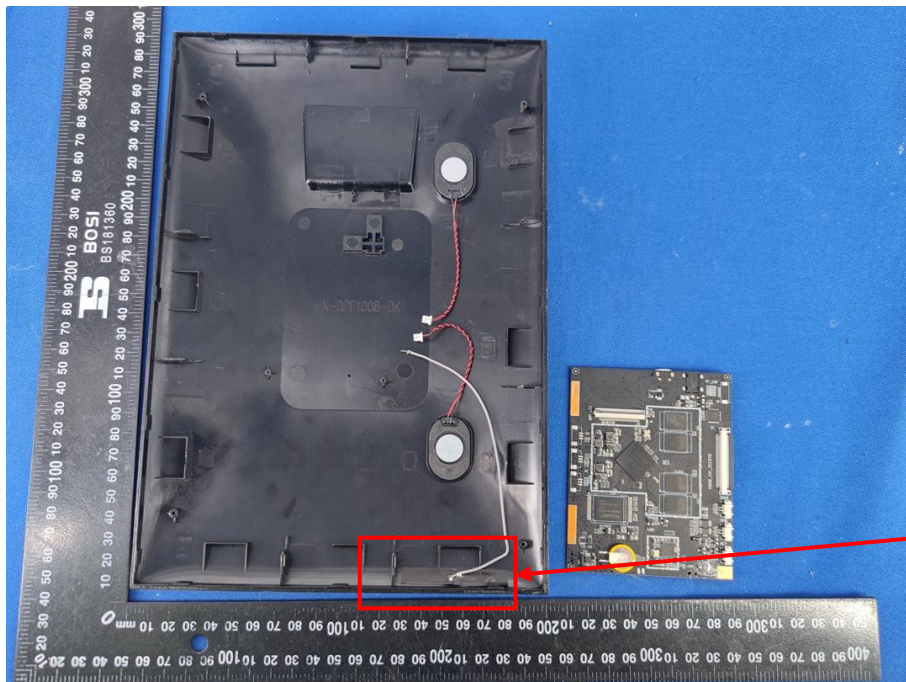

Appendix C: Photographs of EUT

Product: Social Photo Frame

Model: HN-DPF1008

Internal Photos

Antenna