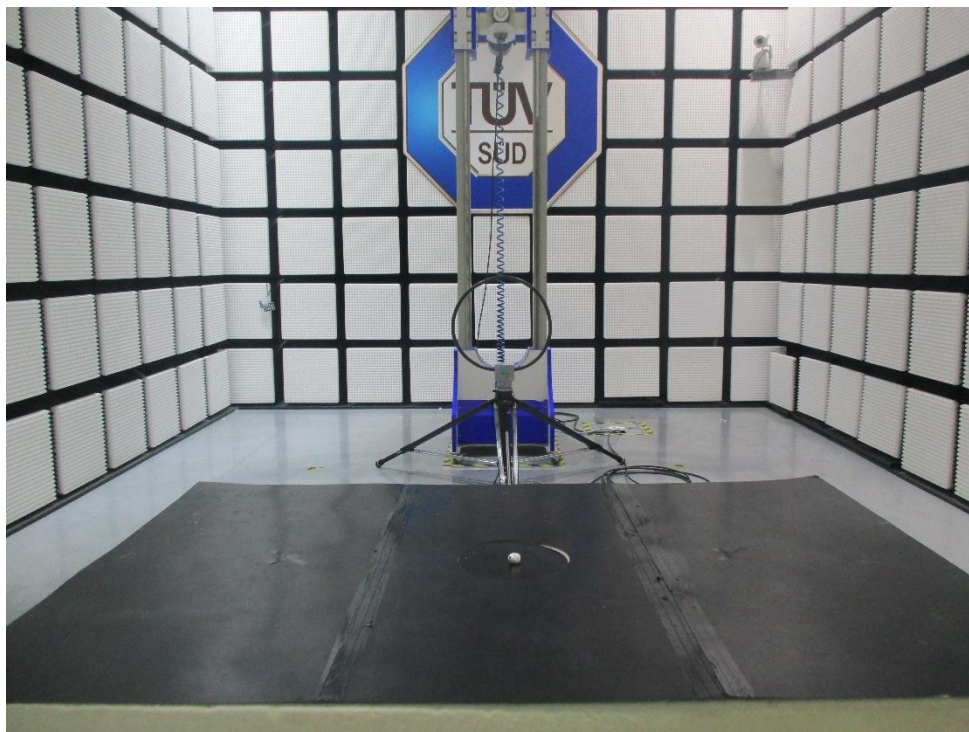

NFMI test setup photos

Radiated Emission Test Below 30MHz

Radiated Emission Test 30MHz-1GHz