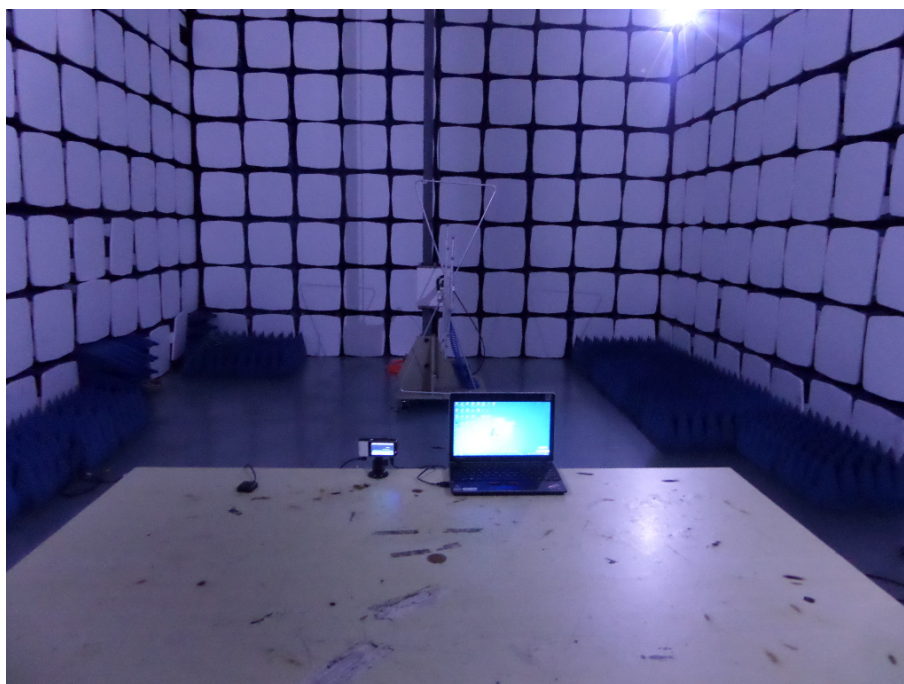

EXHIBIT 4 - TEST SETUP PHOTOGRAPHS

Conducted Emission Test Setup

Radiation Emission Test Setup (30MHz to 1GHz)

TM1

TM2

TM3