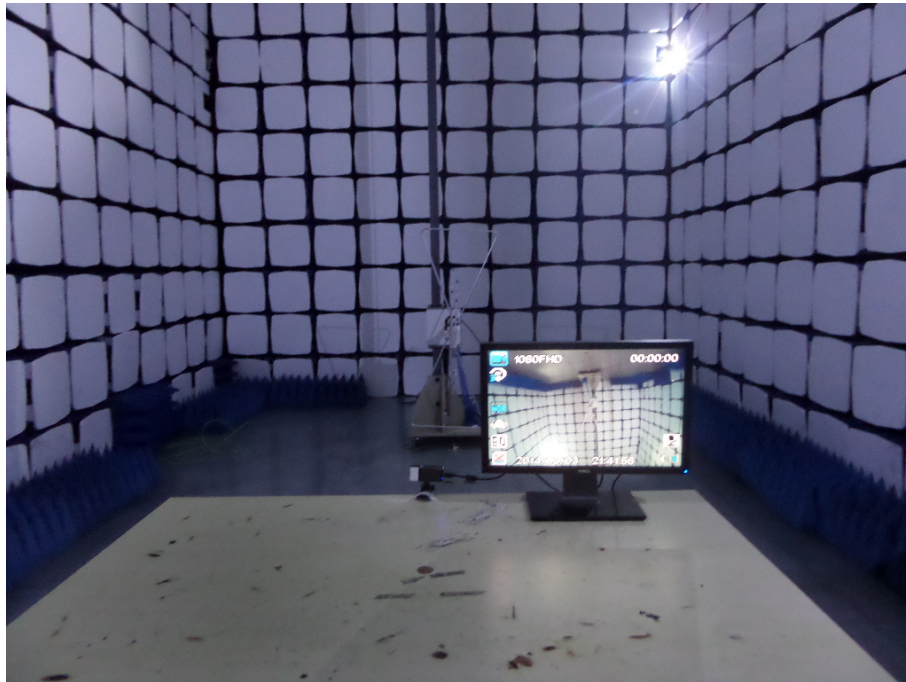

EXHIBIT 4 - TEST SETUP PHOTOGRAPHS

Conducted Emission Test Setup

Radiation Emission Test Setup (30MHz to 1GHz)

TM1

TM2

TM3