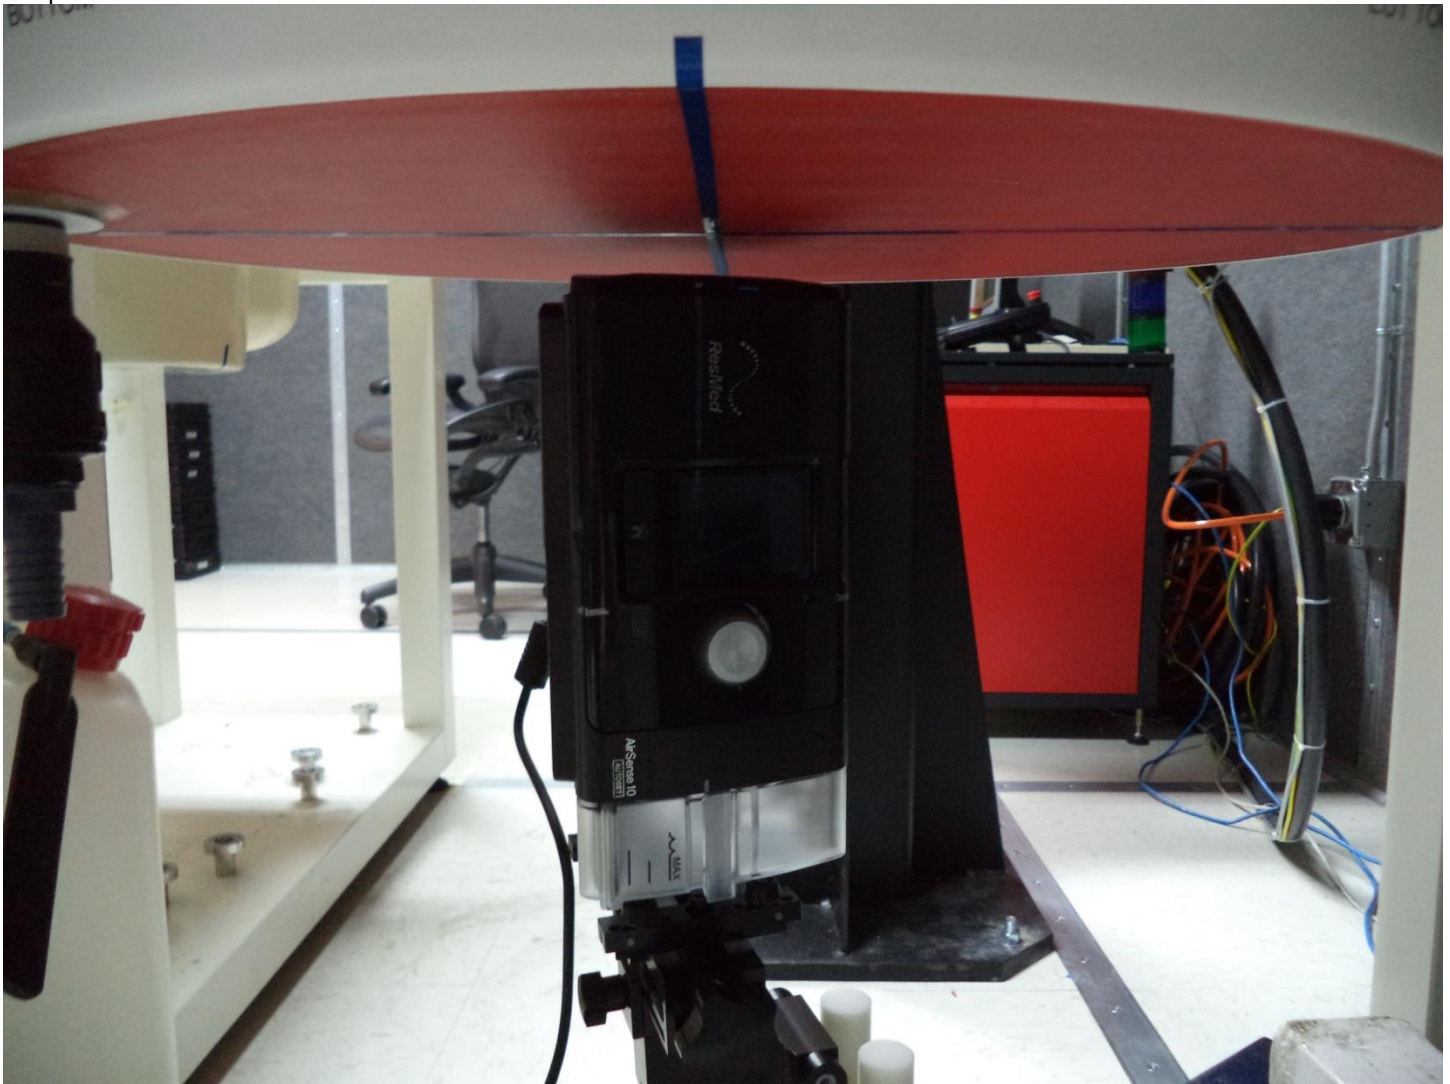

Antenna Locations

Cellular Antenna location

Setup Photos

Photo 1: Left 20mm

Photo 2: Top 0mm

Photo 3: Back 0mm

Photo 4: 15cm Liquid Depth in Flat Section of SAM Phantom

Photo 5: 15cm Liquid Depth in Elliptical Phantom