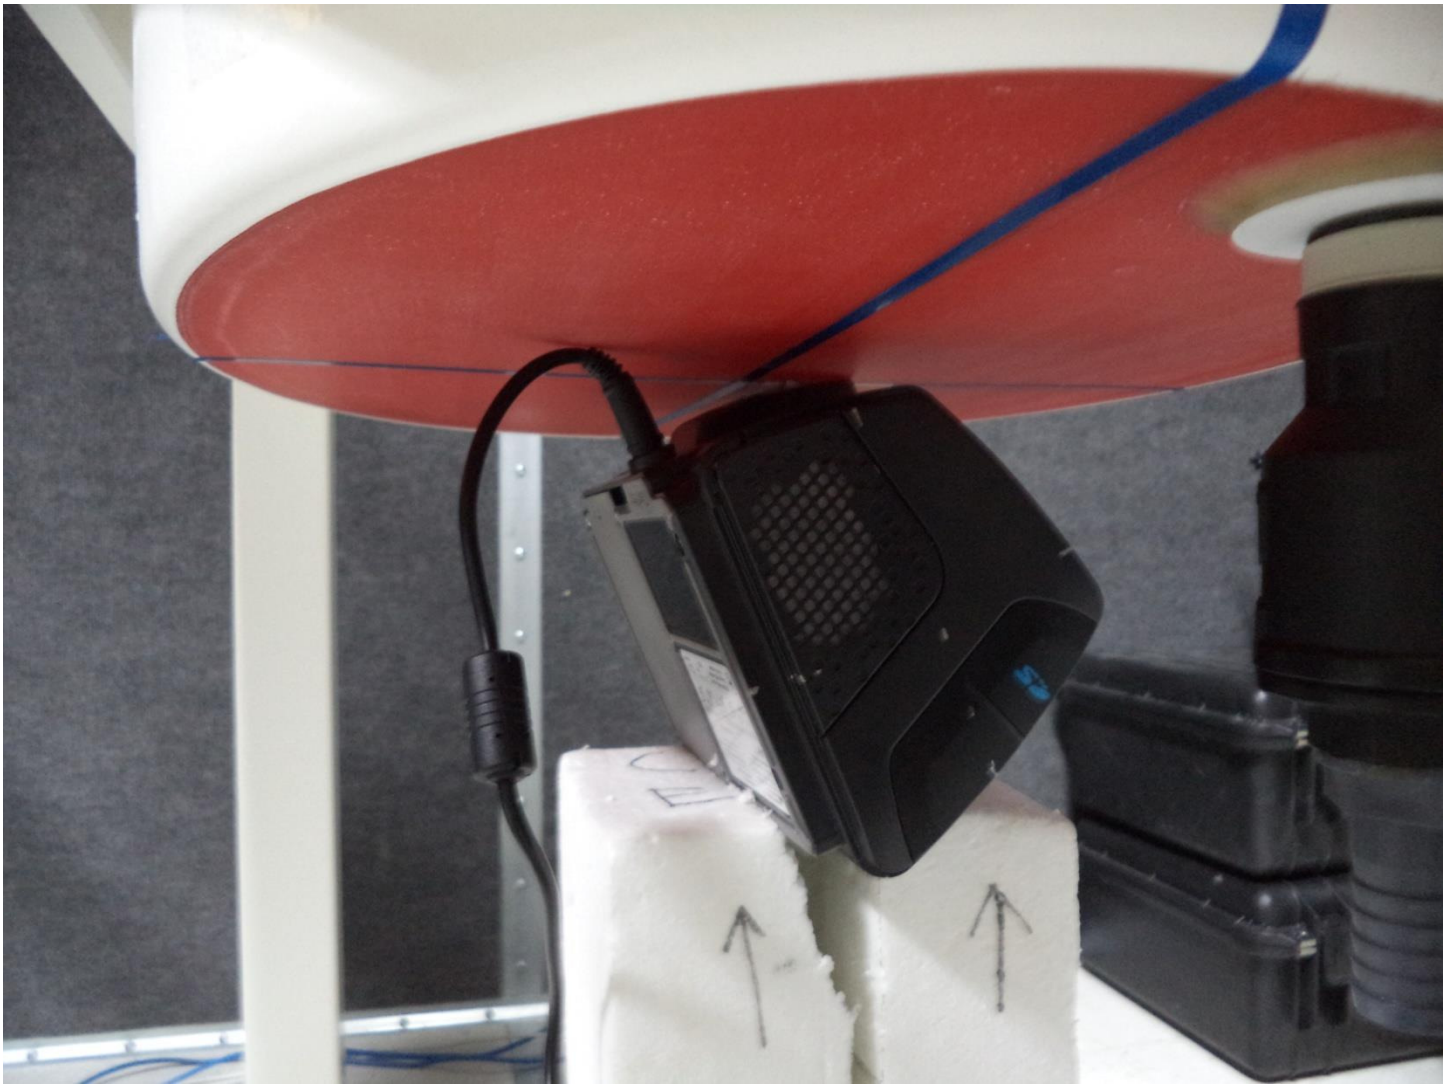

Antenna Locations

Cellular Antenna location

Setup Photos

Photo 1: Left 20mm

Photo 2: Top 0mm

Photo 3: Back 0mm

Photo 4: 15cm Liquid Depth in Flat Section of SAM Phantom

Photo 5: 15cm Liquid Depth in Elliptical Phantom