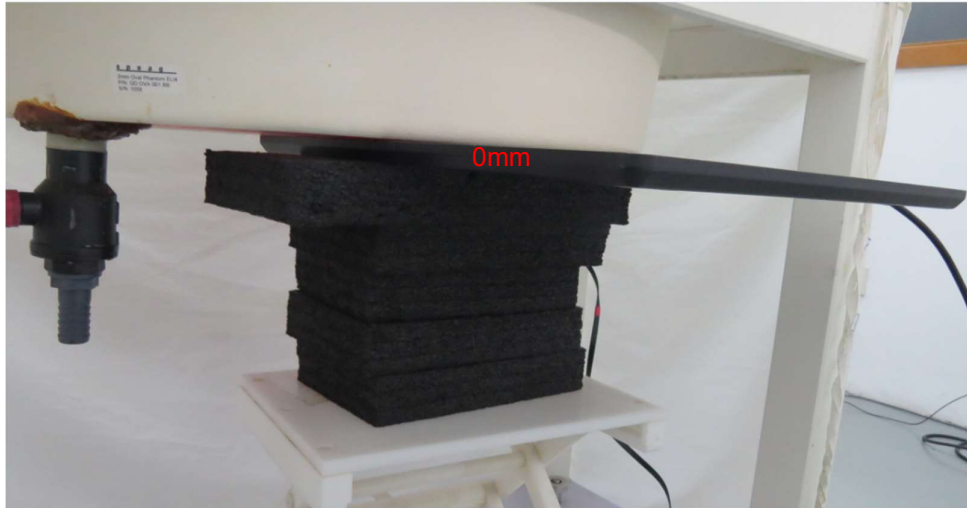

SAR Test Setup

Picture 1: Front Side, the distance from EUT to the bottom of the Phantom is 0mm