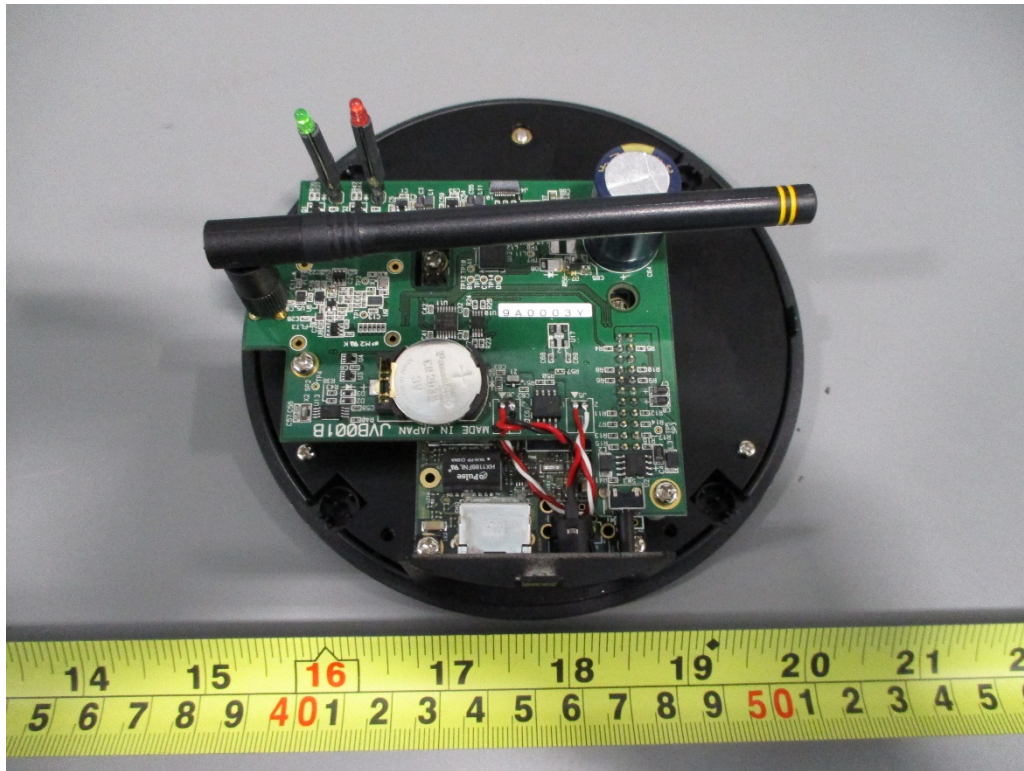

INTERNAL PHOTOGRAPHS

	<p>PRIMETECH CORPORATION FCC ID: 2ACHIUCDX10R</p>	<p>Model: UCD-X10R</p>
<p>Internal Photos</p>	<p>EUT Type: Micro Infusion Pump Data Communication Unit</p>	<p>Page 1 of 3</p>

	PRIMETECH CORPORATION FCC ID: 2ACHIUCDX10R	Model: UCD-X10R
Internal Photos	EUT Type: Micro Infusion Pump Data Communication Unit	Page 2 of 3

	PRIMETECH CORPORATION FCC ID: 2ACHIUCDX10R	Model: UCD-X10R
Internal Photos	EUT Type: Micro Infusion Pump Data Communication Unit	Page 3 of 3