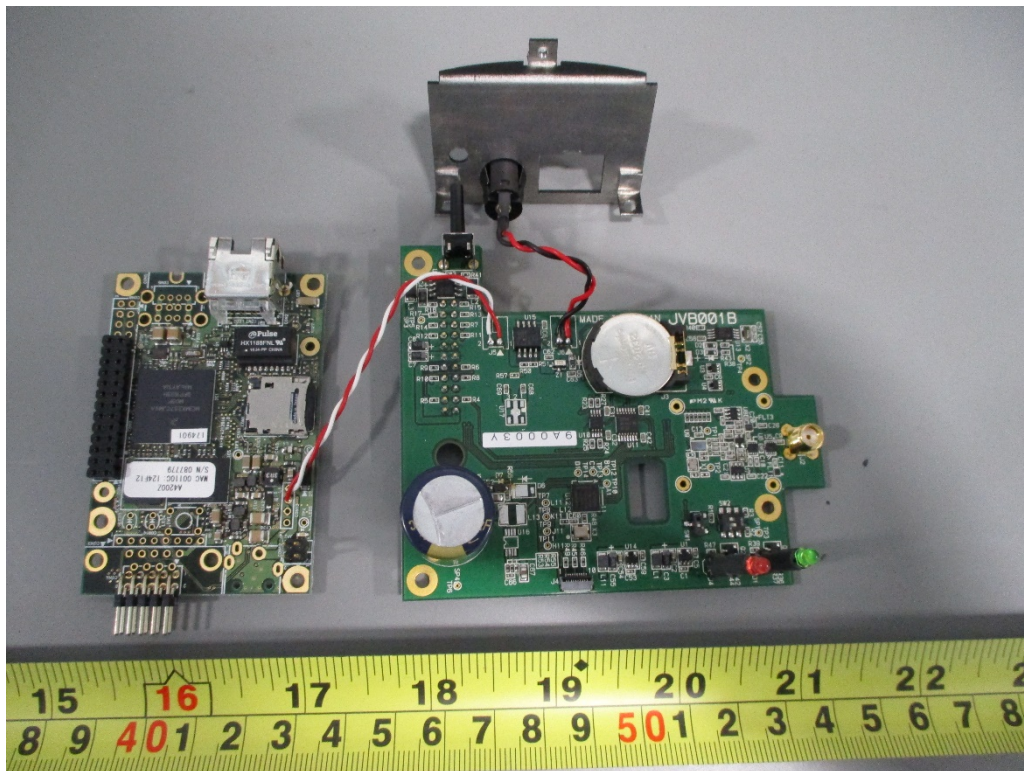

INTERNAL PHOTOGRAPHS

	<p>PRIMETECH CORPORATION FCC ID: 2ACHIUCDX10R</p>	<p>Model: UCD-X10R</p>
<p>Internal Photos</p>	<p>EUT Type: Micro Infusion Pump Data Communication Unit</p>	<p>Page 1 of 3</p>

	PRIMETECH CORPORATION FCC ID: 2ACHIUCDX10R	Model: UCD-X10R
Internal Photos	EUT Type: Micro Infusion Pump Data Communication Unit	Page 2 of 3

	PRIMETECH CORPORATION FCC ID: 2ACHIUCDX10R	Model: UCD-X10R
Internal Photos	EUT Type: Micro Infusion Pump Data Communication Unit	Page 3 of 3