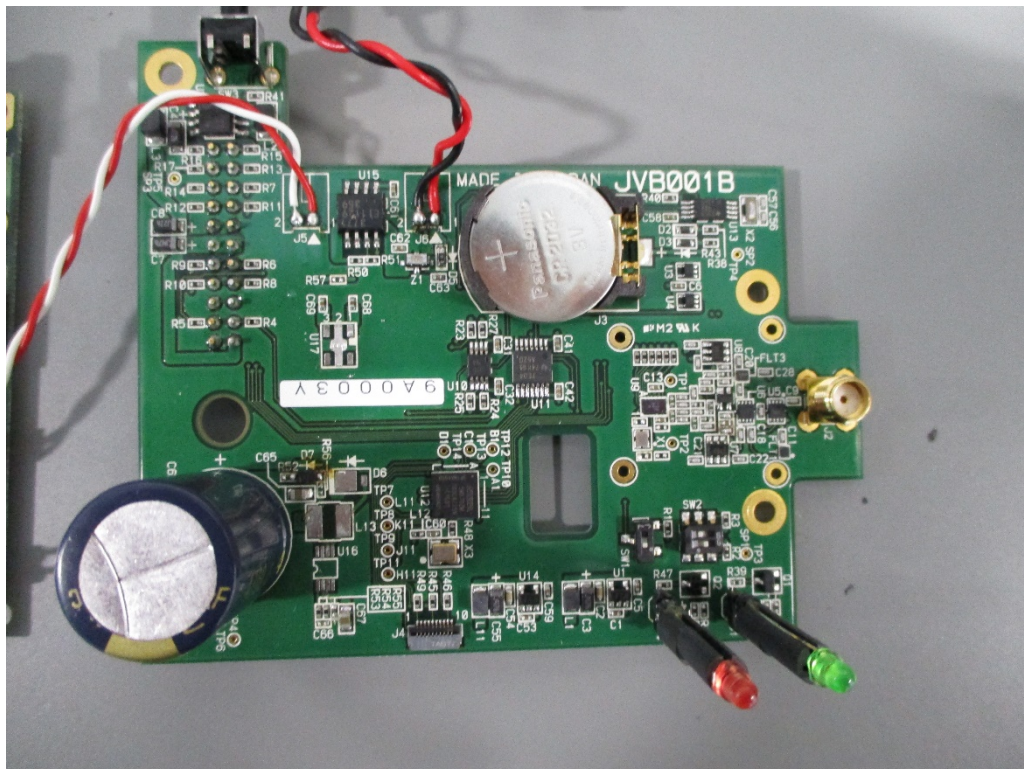

INTERNAL PHOTOGRAPHS

	<p>PRIMETECH CORPORATION FCC ID: 2ACHIUCDX10R</p>	<p>Model: UCD-X10R</p>
<p>Internal Photos</p>	<p>EUT Type: Micro Infusion Pump Data Communication Unit</p>	<p>Page 1 of 3</p>

	PRIMETECH CORPORATION FCC ID: 2ACHIUCDX10R	Model: UCD-X10R
Internal Photos	EUT Type: Micro Infusion Pump Data Communication Unit	Page 2 of 3

	PRIMETECH CORPORATION FCC ID: 2ACHIUCDX10R	Model: UCD-X10R
Internal Photos	EUT Type: Micro Infusion Pump Data Communication Unit	Page 3 of 3