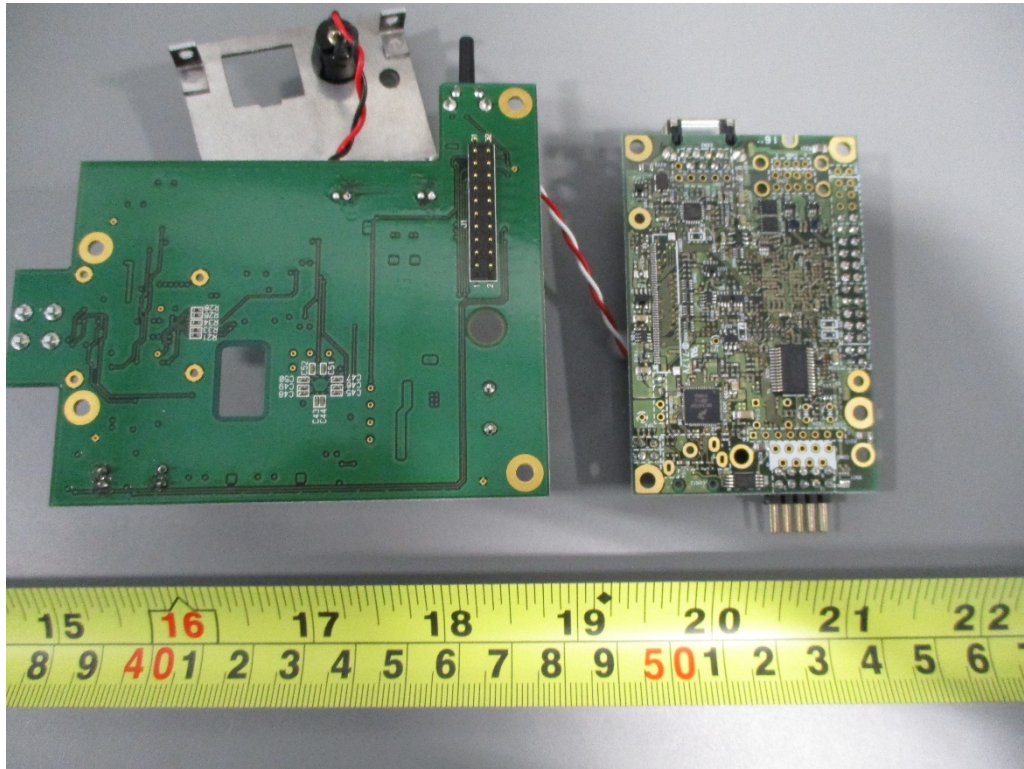

INTERNAL PHOTOGRAPHS

	<p>PRIMETECH CORPORATION FCC ID: 2ACHIUCDX10R</p>	<p>Model: UCD-X10R</p>
<p>Internal Photos</p>	<p>EUT Type: Micro Infusion Pump Data Communication Unit</p>	<p>Page 1 of 3</p>

	PRIMETECH CORPORATION FCC ID: 2ACHIUCDX10R	Model: UCD-X10R
Internal Photos	EUT Type: Micro Infusion Pump Data Communication Unit	Page 2 of 3

	PRIMETECH CORPORATION FCC ID: 2ACHIUCDX10R	Model: UCD-X10R
Internal Photos	EUT Type: Micro Infusion Pump Data Communication Unit	Page 3 of 3