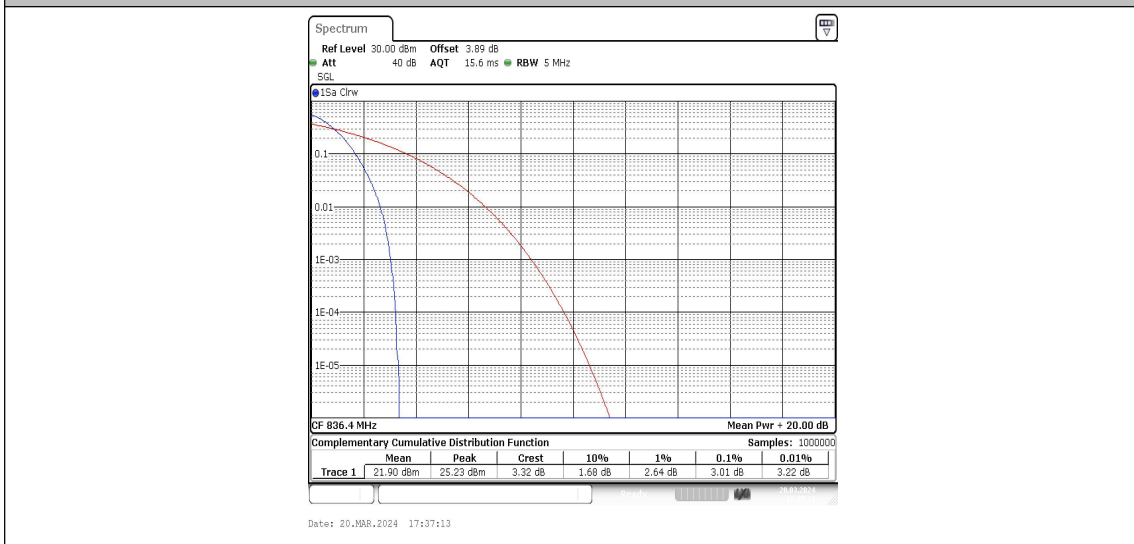

Band5-4132-PASS