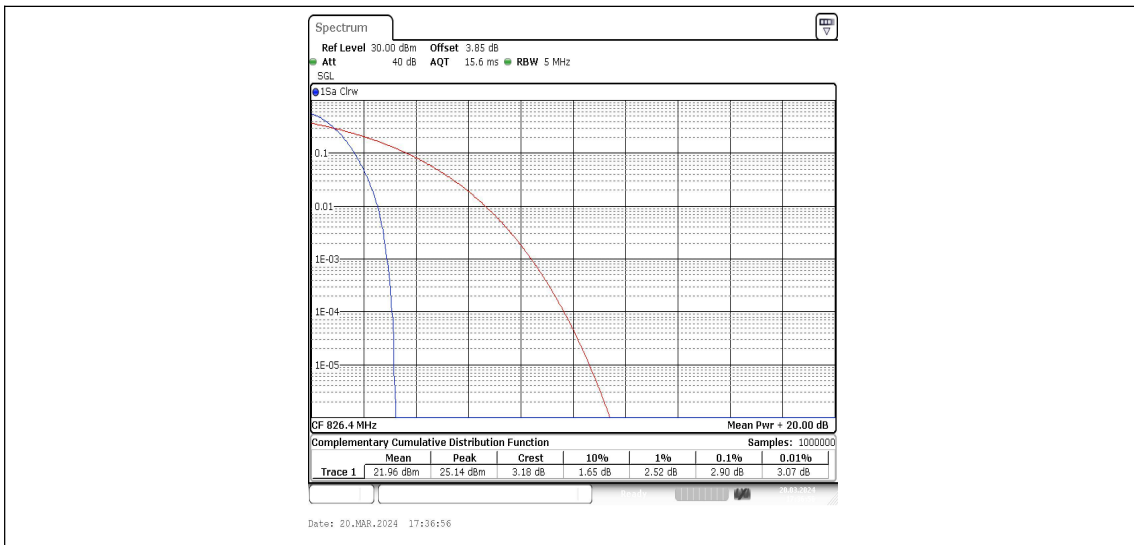

Test Graphs