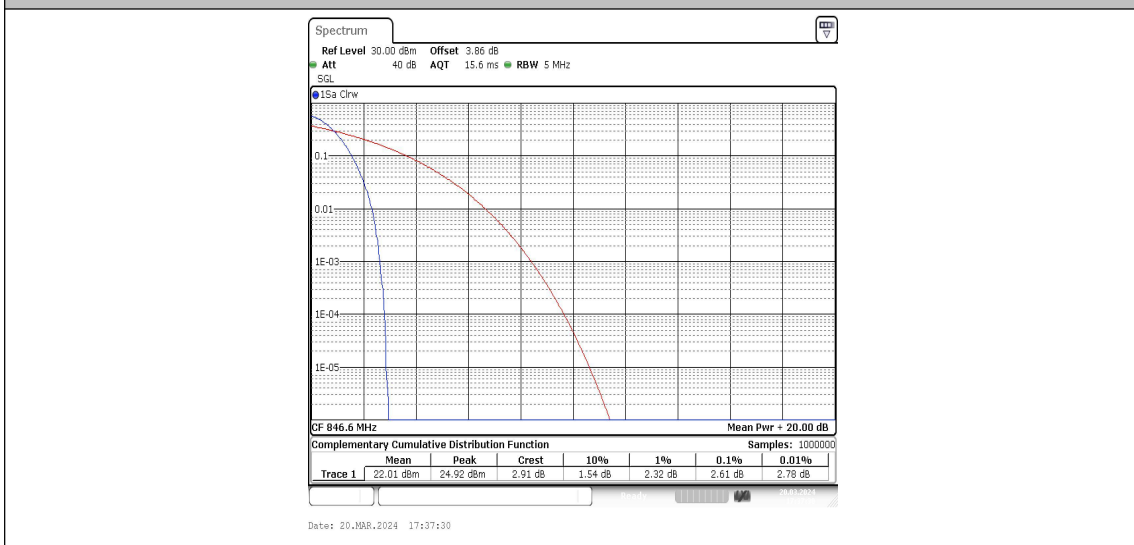

Band5-4182-PASS