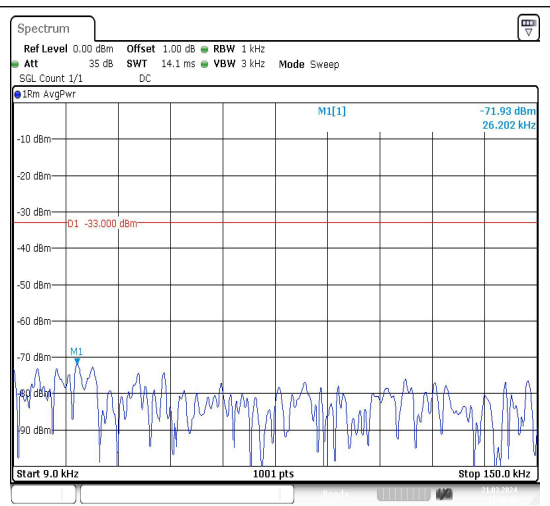

Band5\_10MHz\_16QAM\_20450\_1RB#0\_0.15~30\_0.15~30

Band5\_10MHz\_16QAM\_20450\_1RB#0\_30~1000\_30~1000

Date: 21.MAR.2024 11:15:31

Date: 21.MAR.2024 11:15:40

Date: 21.MAR.2024 11:16:24

Date: 21.MAR.2024 11:16:33