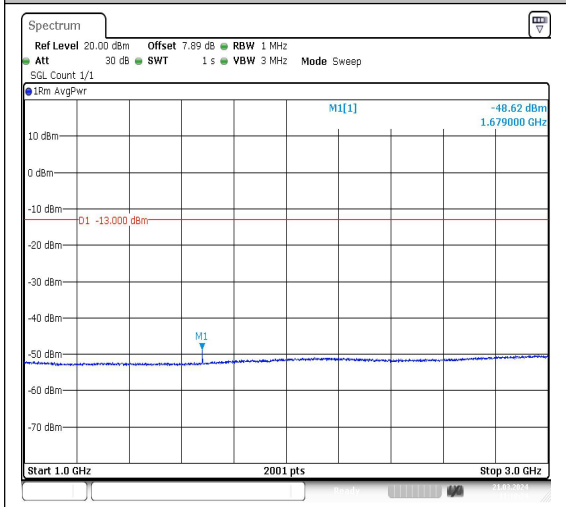

Band5_10MHz_16QAM_20600_1RB#0_0.15~30_0.15~30

Date: 21.MAR.2024 11:18:23