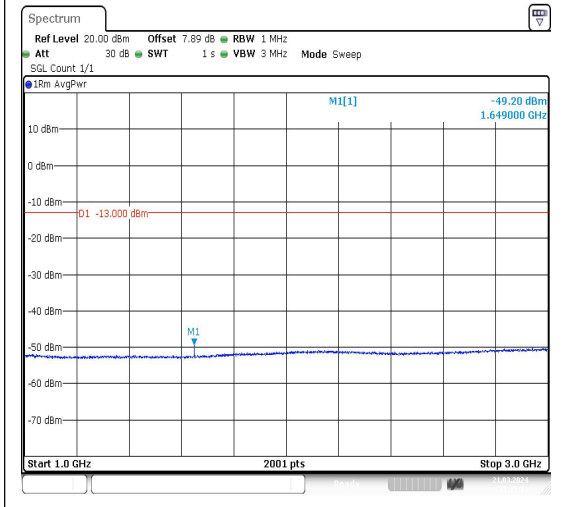

Band5_10MHz_16QAM_20450_1RB#0_0.15~30_0.15~30

Date: 21.MAR.2024 11:15:31