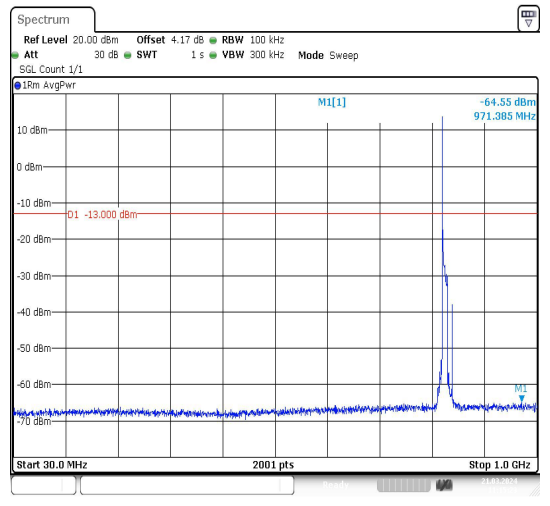

Date: 21.MAR.2024 11:14:58

Date: 21.MAR.2024 11:15:07

Band5\_10MHz\_QPSK\_20450\_1RB#0\_3000~10000\_3000~10000

Band5\_10MHz\_16QAM\_20450\_1RB#0\_0.009~0.15\_0.009~0.15

Date: 21.MAR.2024 11:15:15

Date: 21.MAR.2024 11:15:23