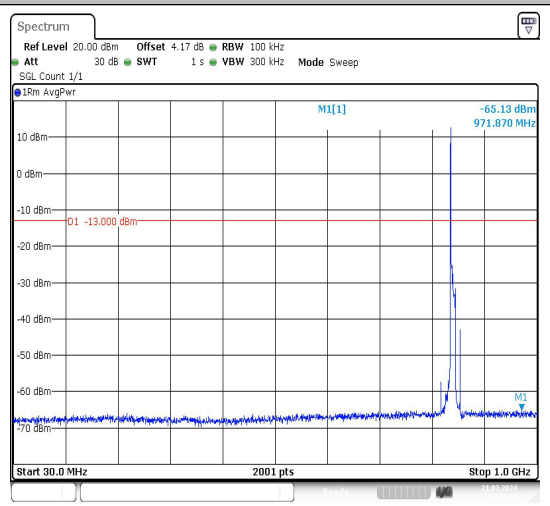

Band5_10MHz_16QAM_20600_1RB#0_0.009~0.15_0.009~0.15

Date: 21.MAR.2024 11:18:15