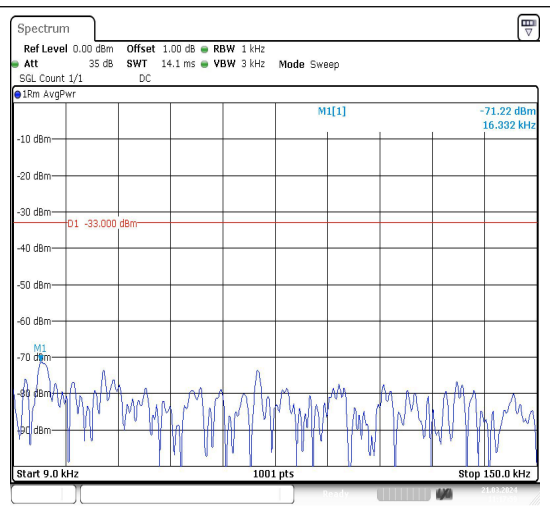

Date: 21.MAR.2024 11:16:57

Date: 21.MAR.2024 11:17:06

Date: 21.MAR.2024 11:17:50

Date: 21.MAR.2024 11:17:59

Band5\_10MHz\_QPSK\_20600\_1RB#0\_3000~10000\_3000~10000

Band5\_10MHz\_16QAM\_20600\_1RB#0\_0.009~0.15\_0.009~0.15