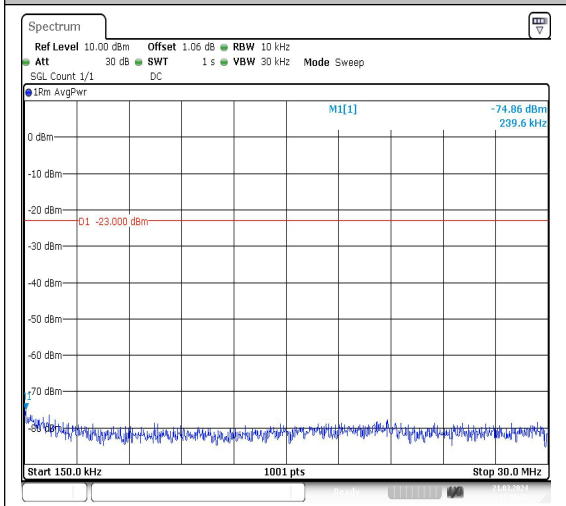

Band5_10MHz_QPSK_20525_1RB#0_3000~10000

Date: 21.MAR.2024 11:16:41