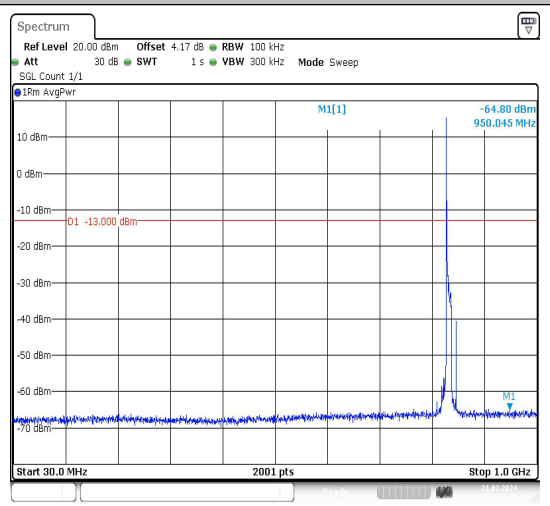

Band5_10MHz_16QAM_20525_1RB#0_0.009~0.15

Date: 21.MAR.2024 11:16:49