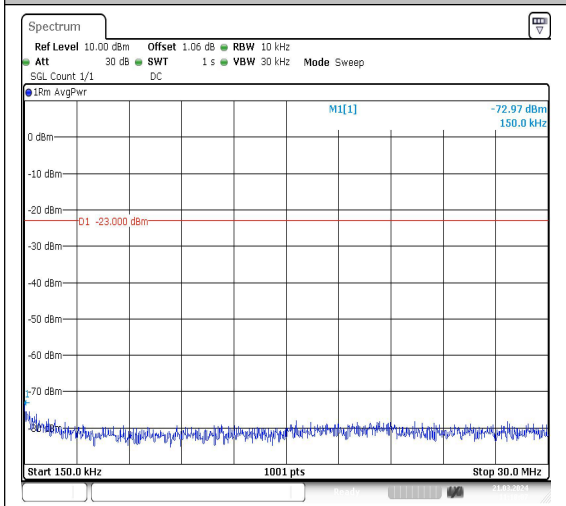

Date: 21.MAR.2024 11:16:57

Date: 21.MAR.2024 11:17:06

Date: 21.MAR.2024 11:17:50

Date: 21.MAR.2024 11:17:59

Band5\_10MHz\_QPSK\_20600\_1RB#0\_3000~10000\_3000~10000

Band5\_10MHz\_16QAM\_20600\_1RB#0\_0.009~0.15\_0.009~0.15