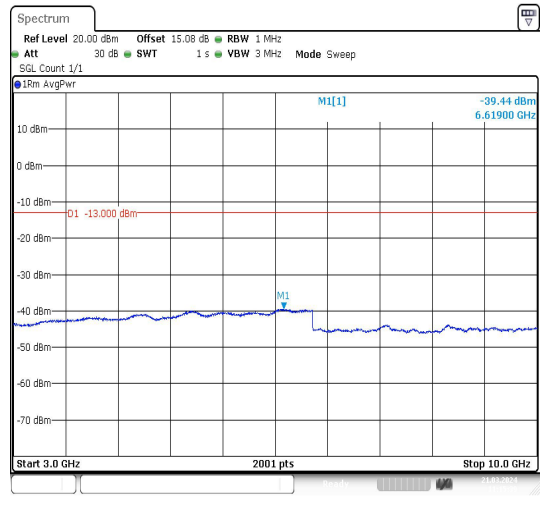

Band5_10MHz_16QAM_20450_1RB#0_30~1000_30~1000

Date: 21.MAR.2024 11:15:40