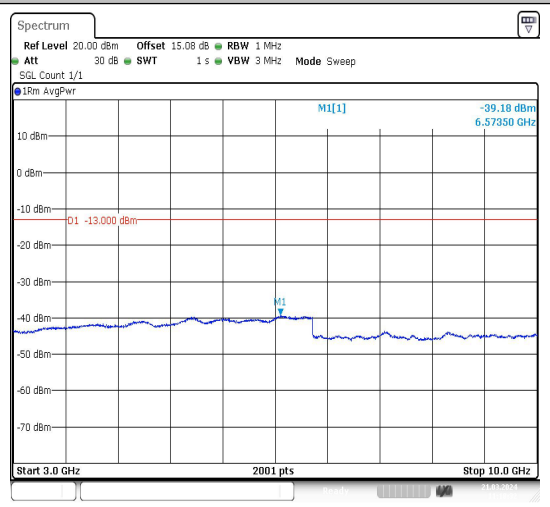

Date: 21.MAR.2024 11:18:07

Date: 21.MAR.2024 11:18:15

Band5\_10MHz\_16QAM\_20600\_1RB#0\_0.15~30\_0.15~30

Band5\_10MHz\_16QAM\_20600\_1RB#0\_30~1000\_30~1000

Date: 21.MAR.2024 11:18:23

Date: 21.MAR.2024 11:18:32