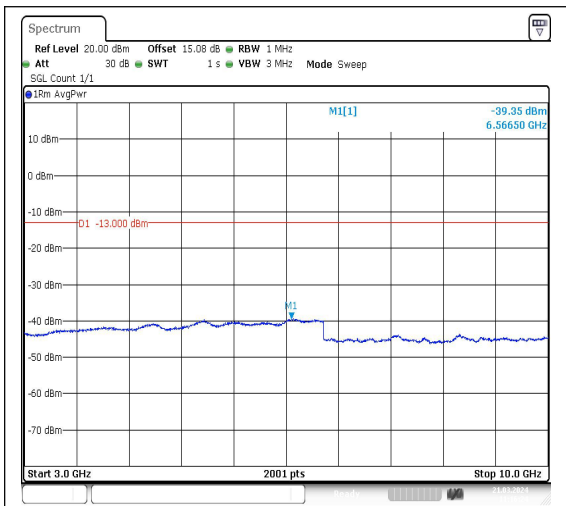

Band5\_10MHz\_16QAM\_20450\_1RB#0\_0.15~30\_0.15~30

Band5\_10MHz\_16QAM\_20450\_1RB#0\_30~1000\_30~1000

Date: 21.MAR.2024 11:15:31

Date: 21.MAR.2024 11:15:40

Date: 21.MAR.2024 11:16:24

Date: 21.MAR.2024 11:16:33

**Band5\_10MHz\_QPSK\_20525\_1RB#0\_3000~10000**

**Band5\_10MHz\_16QAM\_20525\_1RB#0\_0.009~0.15**

Date: 21.MAR.2024 11:16:41

Date: 21.MAR.2024 11:16:49

**Band5\_10MHz\_16QAM\_20525\_1RB#0\_0.15~30**

**Band5\_10MHz\_16QAM\_20525\_1RB#0\_30~1000**