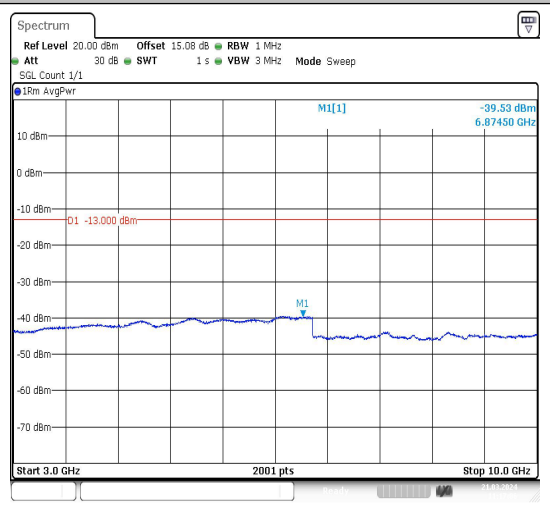

Band5_10MHz_16QAM_20525_1RB#0_30~1000

Date: 21.MAR.2024 11:17:06