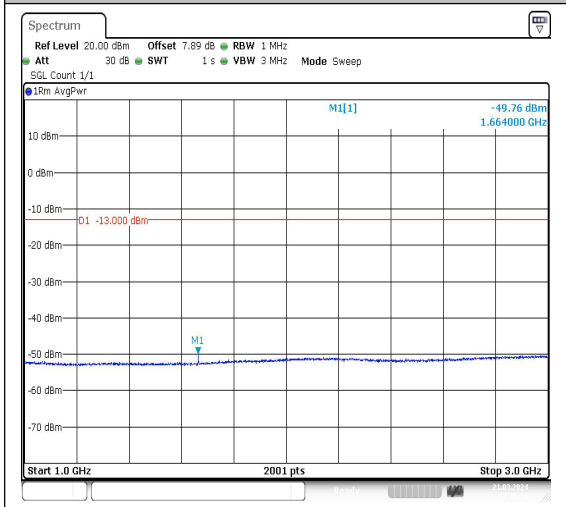

**Band5\_10MHz\_QPSK\_20525\_1RB#0\_3000~10000**

**Band5\_10MHz\_16QAM\_20525\_1RB#0\_0.009~0.15**

Date: 21.MAR.2024 11:16:41

Date: 21.MAR.2024 11:16:49

**Band5\_10MHz\_16QAM\_20525\_1RB#0\_0.15~30**

**Band5\_10MHz\_16QAM\_20525\_1RB#0\_30~1000**