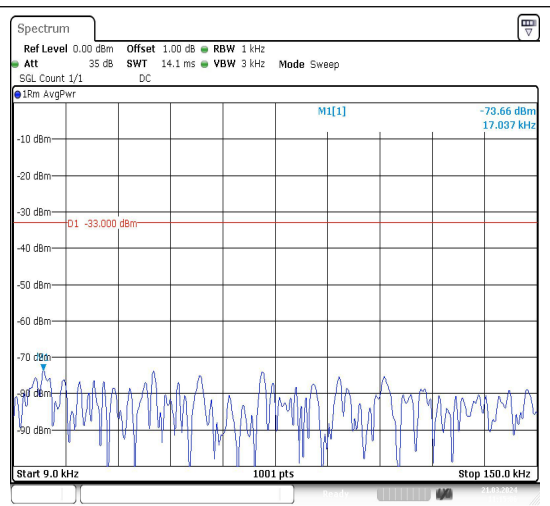

Date: 21.MAR.2024 11:14:58

Date: 21.MAR.2024 11:15:07

Band5\_10MHz\_QPSK\_20450\_1RB#0\_3000~10000\_3000~10000

Band5\_10MHz\_16QAM\_20450\_1RB#0\_0.009~0.15\_0.009~0.15

Date: 21.MAR.2024 11:15:15

Date: 21.MAR.2024 11:15:23