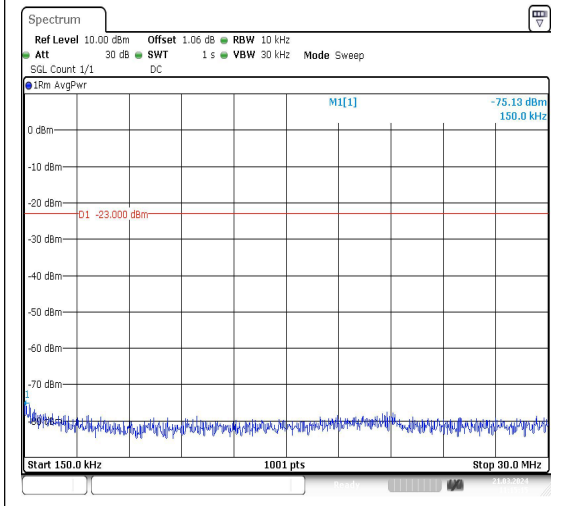

Date: 21.MAR.2024 11:14:58

Date: 21.MAR.2024 11:15:07

Band5\_10MHz\_QPSK\_20450\_1RB#0\_3000~10000\_3000~10000

Band5\_10MHz\_16QAM\_20450\_1RB#0\_0.009~0.15\_0.009~0.15

Date: 21.MAR.2024 11:15:15

Date: 21.MAR.2024 11:15:23