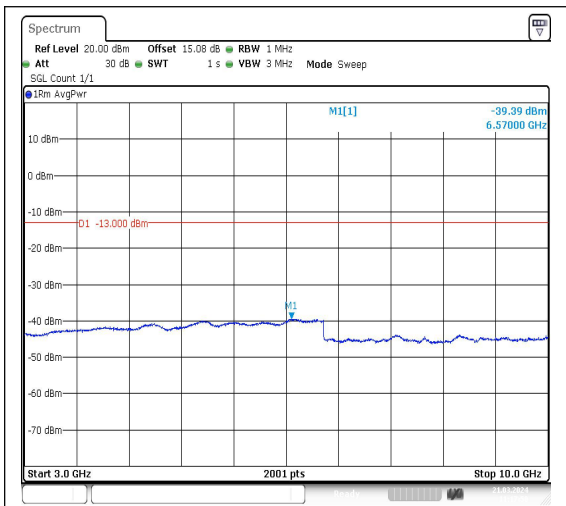

**Band5\_10MHz\_QPSK\_20525\_1RB#0\_3000~10000**

**Band5\_10MHz\_16QAM\_20525\_1RB#0\_0.009~0.15**

Date: 21.MAR.2024 11:16:41

Date: 21.MAR.2024 11:16:49

**Band5\_10MHz\_16QAM\_20525\_1RB#0\_0.15~30**

**Band5\_10MHz\_16QAM\_20525\_1RB#0\_30~1000**

Date: 21.MAR.2024 11:16:57

Date: 21.MAR.2024 11:17:06

Date: 21.MAR.2024 11:17:50

Date: 21.MAR.2024 11:17:59

Band5\_10MHz\_QPSK\_20600\_1RB#0\_3000~10000\_3000~10000

Band5\_10MHz\_16QAM\_20600\_1RB#0\_0.009~0.15\_0.009~0.15