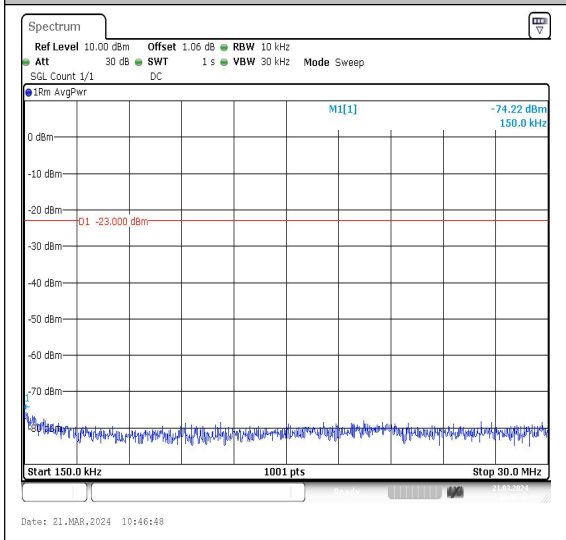

Band5_5MHz_QPSK_20525_1RB#0_3000~1000
0_3000~10000

Band5_5MHz_16QAM_20525_1RB#0_0.15~30
0.15~30