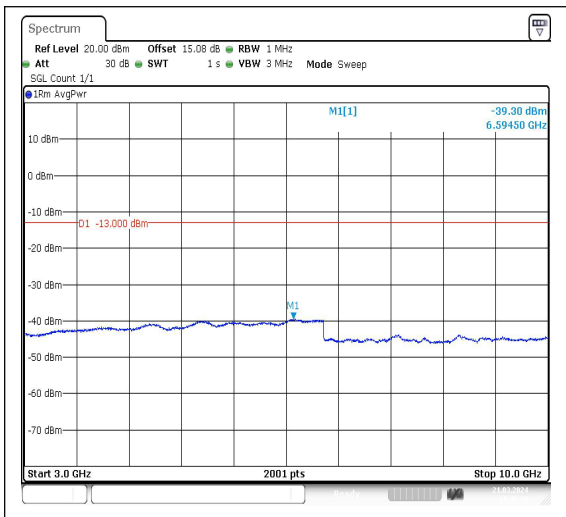

Band5_5MHz_QPSK_20425_1RB#0_3000~1000
 0_3000~10000

Band5_5MHz_16QAM_20425_1RB#0_0.009~0.15
 _0.009~0.15

Band5_5MHz_16QAM_20425_1RB#0_0.15~30
 0.15~30

Band5_5MHz_16QAM_20425_1RB#0_30~1000_3
 0~1000

Band5_5MHz_QPSK_20525_1RB#0_3000~1000
 0_3000~10000

Band5_5MHz_16QAM_20525_1RB#0_0.009~0.15
 _0.009~0.15

Band5_5MHz_16QAM_20525_1RB#0_0.15~30
 0.15~30

Band5_5MHz_16QAM_20525_1RB#0_30~1000_3
 0~1000

Band5_5MHz_QPSK_20625_1RB#0_3000~1000

Band5_5MHz_16QAM_20625_1RB#0_0.009~0.15