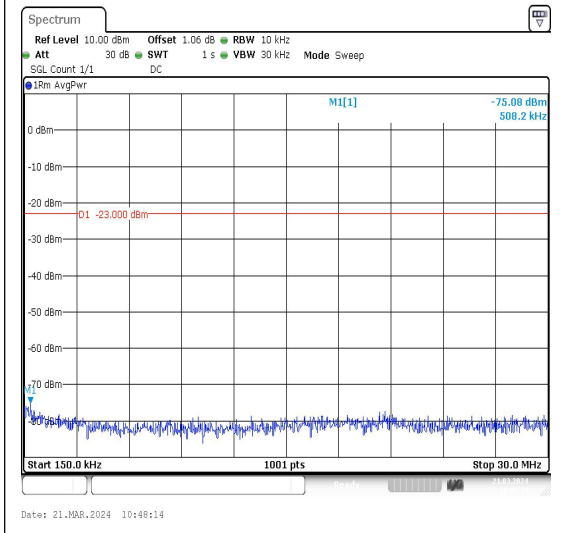

Band5_5MHz_16QAM_20525_1RB#0_0.009~0.15
 _0.009~0.15

Band5_5MHz_16QAM_20525_1RB#0_0.15~30
 0.15~30

Band5_5MHz_16QAM_20525_1RB#0_30~1000_3
 0~1000

Band5_5MHz_QPSK_20625_1RB#0_3000~1000

Band5_5MHz_16QAM_20625_1RB#0_0.009~0.15