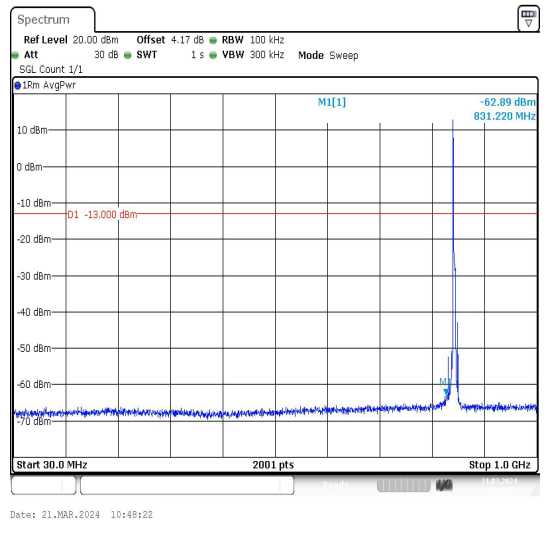

Band5_5MHz_16QAM_20525_1RB#0_0.009~0.15
 _0.009~0.15

Band5_5MHz_16QAM_20525_1RB#0_0.15~30
 0.15~30

Band5_5MHz_16QAM_20525_1RB#0_30~1000_3
 0~1000

Band5_5MHz_QPSK_20625_1RB#0_3000~1000

Band5_5MHz_16QAM_20625_1RB#0_0.009~0.15