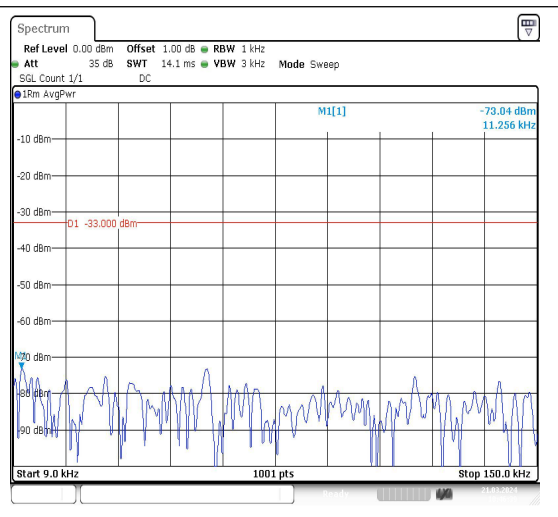

Band5_5MHz_QPSK_20425_1RB#0_3000~1000
 0_3000~10000

Band5_5MHz_16QAM_20425_1RB#0_0.009~0.15
 _0.009~0.15

Band5_5MHz_16QAM_20425_1RB#0_0.15~30
 0.15~30

Band5_5MHz_16QAM_20425_1RB#0_30~1000_3
 0~1000

Band5_5MHz_QPSK_20525_1RB#0_3000~1000
 0_3000~10000