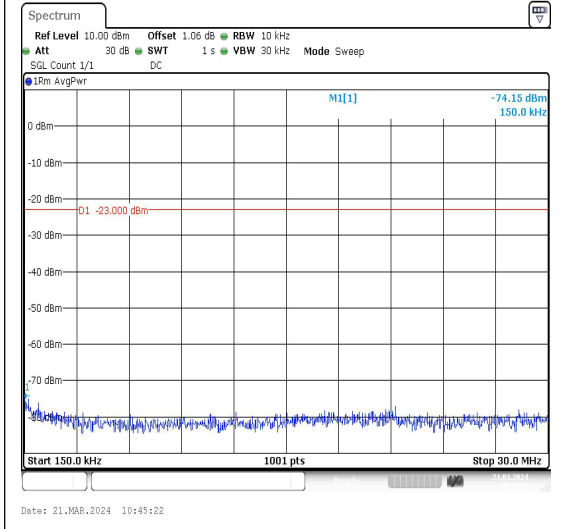

Band5_5MHz_QPSK_20425_1RB#0_3000~1000
 0_3000~10000

Band5_5MHz_16QAM_20425_1RB#0_0.009~0.15
 _0.009~0.15

Band5_5MHz_16QAM_20425_1RB#0_0.15~30
 0.15~30

Band5_5MHz_16QAM_20425_1RB#0_30~1000_3
 0~1000

Band5_5MHz_QPSK_20525_1RB#0_3000~1000
 0_3000~10000