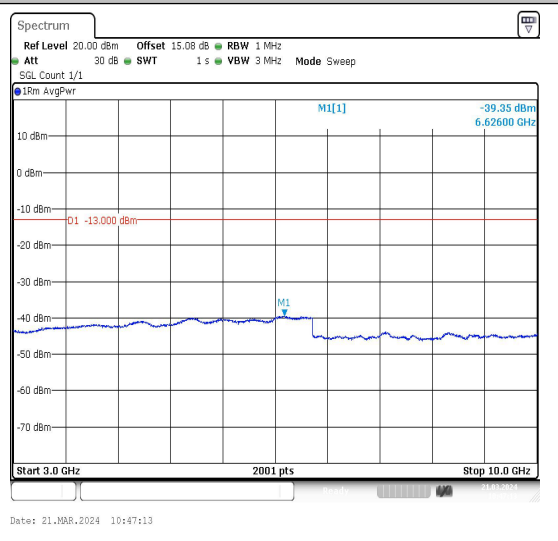

Band5_5MHz_QPSK_20425_1RB#0_3000~1000
 0_3000~10000

Band5_5MHz_16QAM_20425_1RB#0_0.009~0.15
 _0.009~0.15

Band5_5MHz_16QAM_20425_1RB#0_0.15~30
 0.15~30

Band5_5MHz_16QAM_20425_1RB#0_30~1000_3
 0~1000

Band5_5MHz_QPSK_20525_1RB#0_3000~1000
 0_3000~10000

Band5_5MHz_16QAM_20525_1RB#0_0.009~0.15
 _0.009~0.15

Band5_5MHz_16QAM_20525_1RB#0_0.15~30
 0.15~30

Band5_5MHz_16QAM_20525_1RB#0_30~1000_3
 0~1000

Band5_5MHz_QPSK_20625_1RB#0_3000~1000

Band5_5MHz_16QAM_20625_1RB#0_0.009~0.15