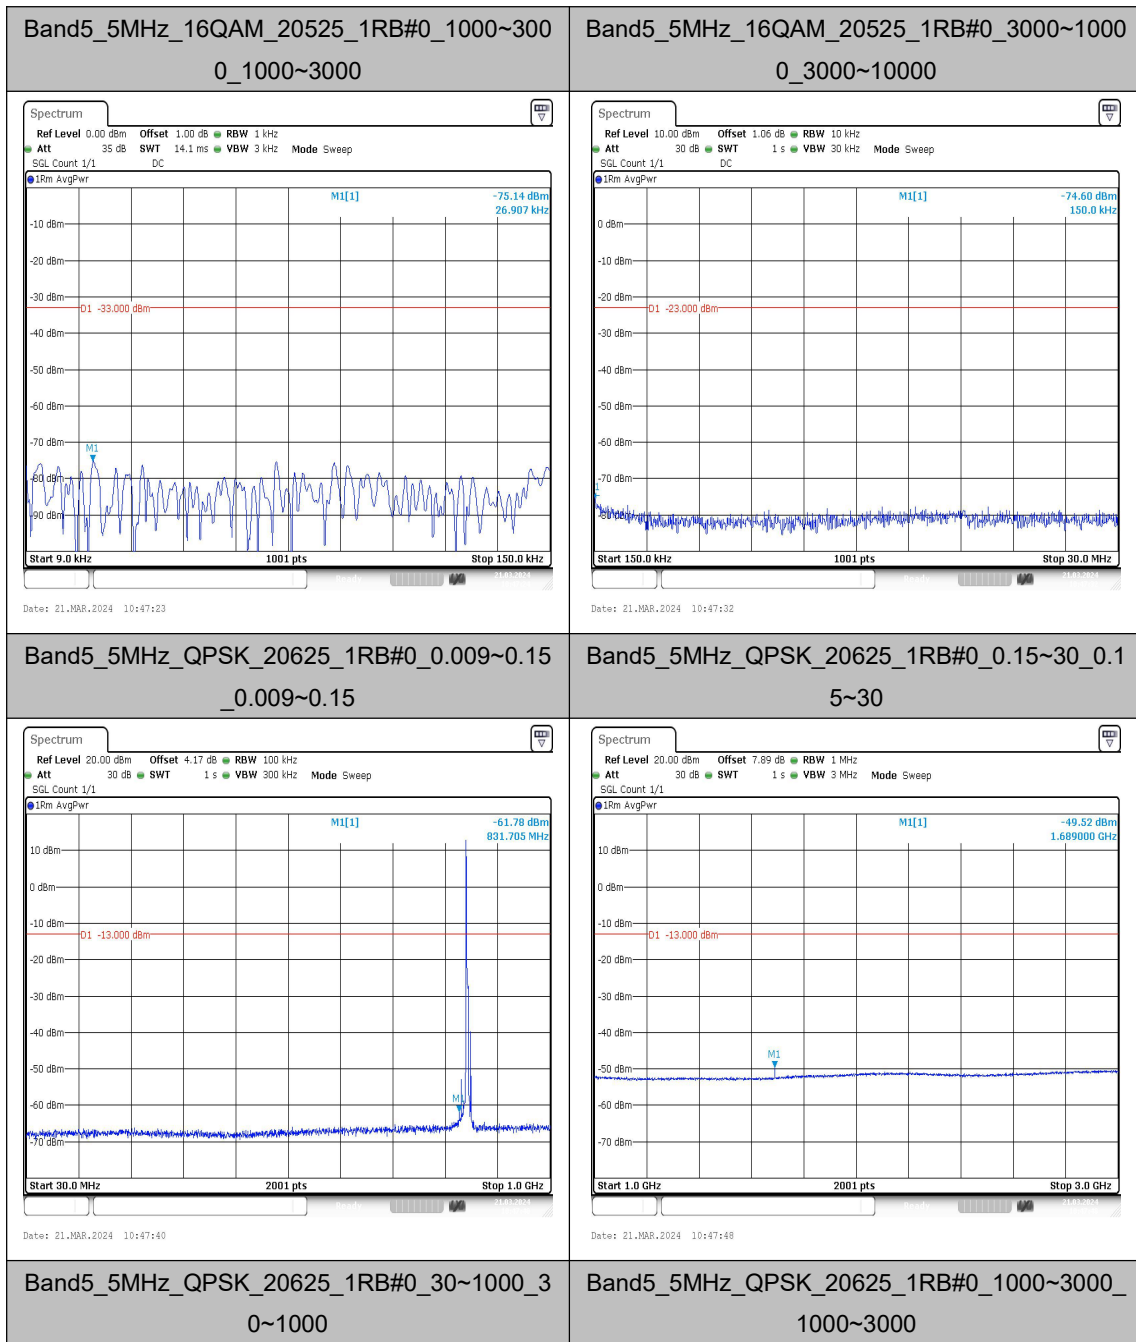

Band5_5MHz_QPSK_20425_1RB#0_3000~1000
 0_3000~10000

Band5_5MHz_16QAM_20425_1RB#0_0.009~0.15
 _0.009~0.15

Band5_5MHz_16QAM_20425_1RB#0_0.15~30
 0.15~30

Band5_5MHz_16QAM_20425_1RB#0_30~1000_3
 0~1000

Band5_5MHz_QPSK_20525_1RB#0_3000~1000
 0_3000~10000

Band5_5MHz_16QAM_20525_1RB#0_0.009~0.15
 _0.009~0.15

Band5_5MHz_16QAM_20525_1RB#0_0.15~30
 0.15~30

Band5_5MHz_16QAM_20525_1RB#0_30~1000_3
 0~1000

Band5_5MHz_QPSK_20625_1RB#0_3000~1000

Band5_5MHz_16QAM_20625_1RB#0_0.009~0.15