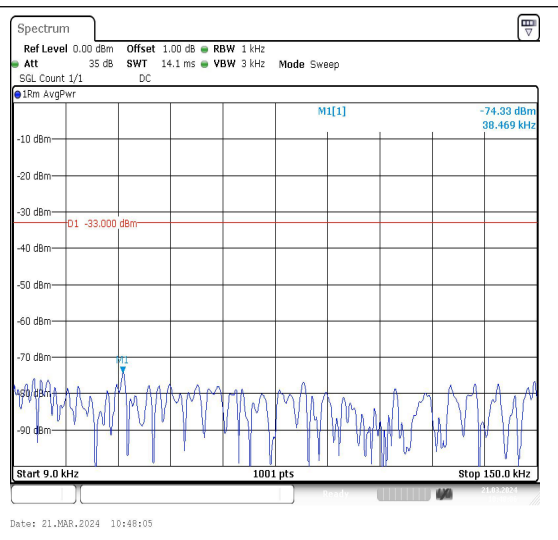

Band5_5MHz_16QAM_20525_1RB#0_0.009~0.15
 _0.009~0.15

Band5_5MHz_16QAM_20525_1RB#0_0.15~30
 0.15~30

Band5_5MHz_16QAM_20525_1RB#0_30~1000_3
 0~1000

Band5_5MHz_QPSK_20625_1RB#0_3000~1000

Band5_5MHz_16QAM_20625_1RB#0_0.009~0.15