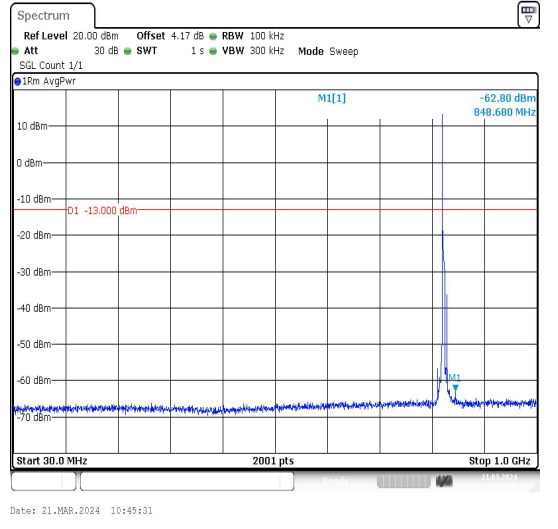

Band5_5MHz_QPSK_20425_1RB#0_3000~1000
 0_3000~10000

Band5_5MHz_16QAM_20425_1RB#0_0.009~0.15
 _0.009~0.15

Band5_5MHz_16QAM_20425_1RB#0_0.15~30
 0.15~30

Band5_5MHz_16QAM_20425_1RB#0_30~1000_3
 0~1000

Band5_5MHz_QPSK_20525_1RB#0_3000~1000
 0_3000~10000

Band5_5MHz_16QAM_20525_1RB#0_0.009~0.15
 _0.009~0.15

Band5_5MHz_16QAM_20525_1RB#0_0.15~30
 0.15~30

Band5_5MHz_16QAM_20525_1RB#0_30~1000_3
 0~1000

Band5_5MHz_QPSK_20625_1RB#0_3000~1000

Band5_5MHz_16QAM_20625_1RB#0_0.009~0.15