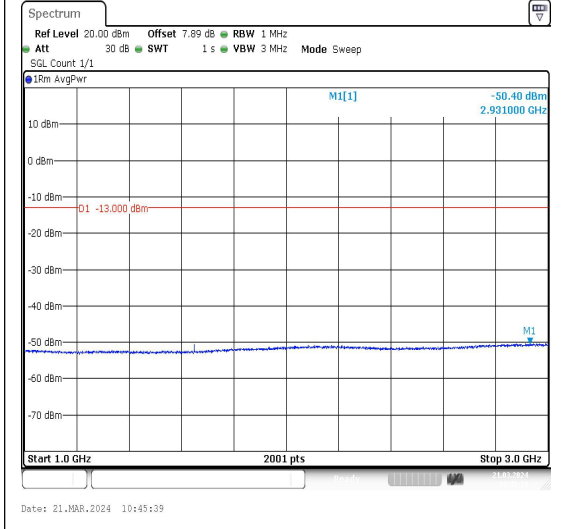

Band5_5MHz_QPSK_20425_1RB#0_3000~1000
 0_3000~10000

Band5_5MHz_16QAM_20425_1RB#0_0.009~0.15
 _0.009~0.15

Band5_5MHz_16QAM_20425_1RB#0_0.15~30
 0.15~30

Band5_5MHz_16QAM_20425_1RB#0_30~1000_3
 0~1000

Band5_5MHz_QPSK_20525_1RB#0_3000~1000
 0_3000~10000

Band5_5MHz_16QAM_20525_1RB#0_0.009~0.15
 _0.009~0.15

Band5_5MHz_16QAM_20525_1RB#0_0.15~30
 0.15~30

Band5_5MHz_16QAM_20525_1RB#0_30~1000_3
 0~1000

Band5_5MHz_QPSK_20625_1RB#0_3000~1000

Band5_5MHz_16QAM_20625_1RB#0_0.009~0.15