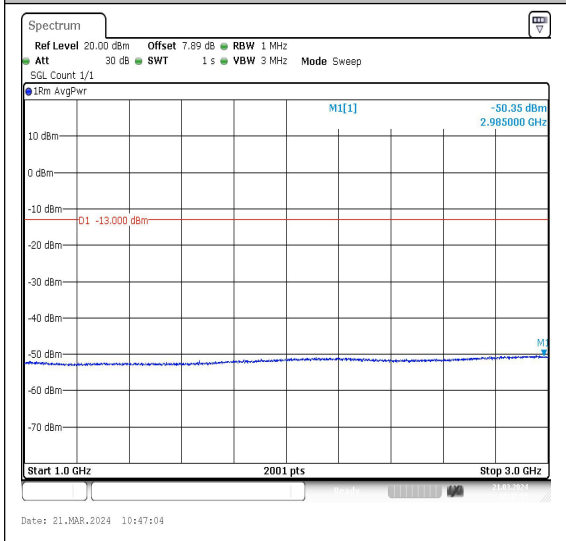

Band5_5MHz_QPSK_20425_1RB#0_3000~1000
 0_3000~10000

Band5_5MHz_16QAM_20425_1RB#0_0.009~0.15
 _0.009~0.15

Band5_5MHz_16QAM_20425_1RB#0_0.15~30
 0.15~30

Band5_5MHz_16QAM_20425_1RB#0_30~1000_3
 0~1000

Band5_5MHz_QPSK_20525_1RB#0_3000~1000
 0_3000~10000

Band5_5MHz_16QAM_20525_1RB#0_0.009~0.15
 _0.009~0.15

Band5_5MHz_16QAM_20525_1RB#0_0.15~30
 0.15~30

Band5_5MHz_16QAM_20525_1RB#0_30~1000_3
 0~1000

Band5_5MHz_QPSK_20625_1RB#0_3000~1000

Band5_5MHz_16QAM_20625_1RB#0_0.009~0.15