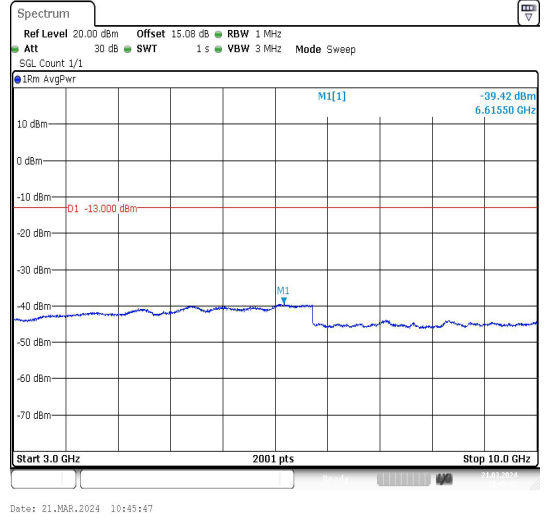

Band5_5MHz_QPSK_20425_1RB#0_3000~1000
 0_3000~10000

Band5_5MHz_16QAM_20425_1RB#0_0.009~0.15
 _0.009~0.15

Band5_5MHz_16QAM_20425_1RB#0_0.15~30
 0.15~30

Band5_5MHz_16QAM_20425_1RB#0_30~1000_3
 0~1000

Band5_5MHz_QPSK_20525_1RB#0_3000~1000
 0_3000~10000

Band5_5MHz_16QAM_20525_1RB#0_0.009~0.15
 _0.009~0.15

Band5_5MHz_16QAM_20525_1RB#0_0.15~30
 0.15~30

Band5_5MHz_16QAM_20525_1RB#0_30~1000_3
 0~1000

Band5_5MHz_QPSK_20625_1RB#0_3000~1000

Band5_5MHz_16QAM_20625_1RB#0_0.009~0.15