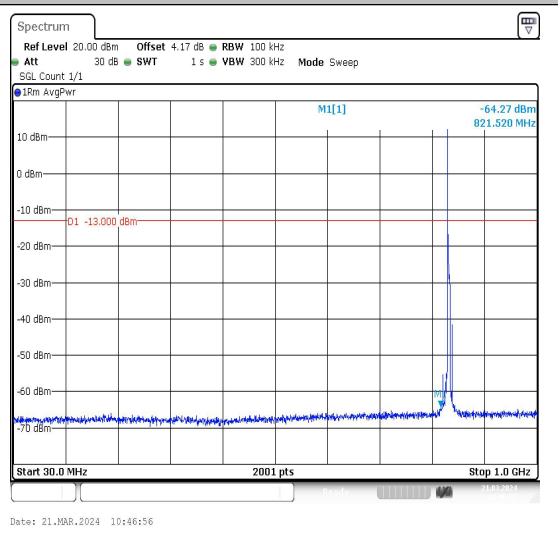

Band5_5MHz_16QAM_20525_1RB#0_30~1000_3
0~1000

Band5_5MHz_16QAM_20525_1RB#0_0.009~0.15
_0.009~0.15