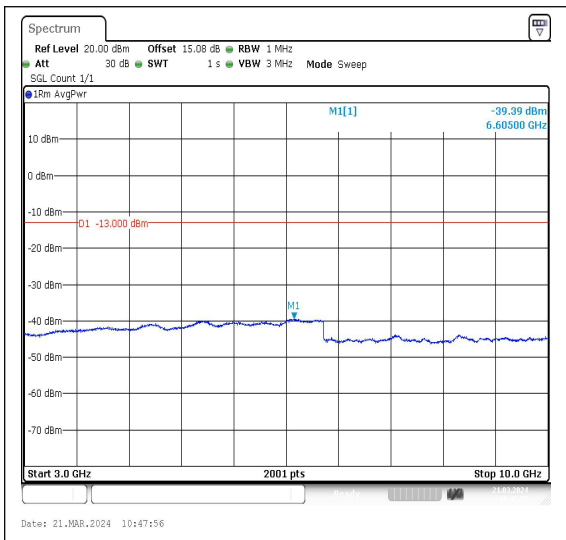

Band5_5MHz_QPSK_20425_1RB#0_3000~1000
 0_3000~10000

Band5_5MHz_16QAM_20425_1RB#0_0.009~0.15
 _0.009~0.15

Band5_5MHz_16QAM_20425_1RB#0_0.15~30
 0.15~30

Band5_5MHz_16QAM_20425_1RB#0_30~1000_3
 0~1000

Band5_5MHz_QPSK_20525_1RB#0_3000~1000
 0_3000~10000

Band5_5MHz_16QAM_20525_1RB#0_0.009~0.15
 _0.009~0.15

Band5_5MHz_16QAM_20525_1RB#0_0.15~30
 0.15~30

Band5_5MHz_16QAM_20525_1RB#0_30~1000_3
 0~1000

Band5_5MHz_QPSK_20625_1RB#0_3000~1000

Band5_5MHz_16QAM_20625_1RB#0_0.009~0.15