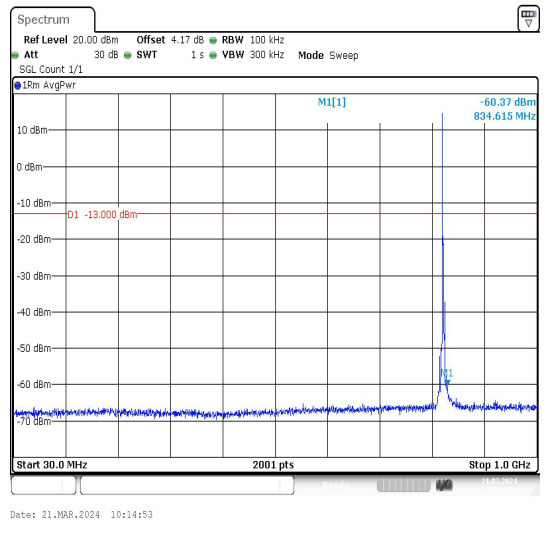

Band5\_3MHz\_QPSK\_20415\_1RB#0\_3000~1000  
 0\_3000~10000

Band5\_3MHz\_16QAM\_20415\_1RB#0\_0.009~0.15  
 \_0.009~0.15

Band5\_3MHz\_16QAM\_20415\_1RB#0\_0.15~30  
 0.15~30

Band5\_3MHz\_16QAM\_20415\_1RB#0\_30~1000\_3  
 0~1000