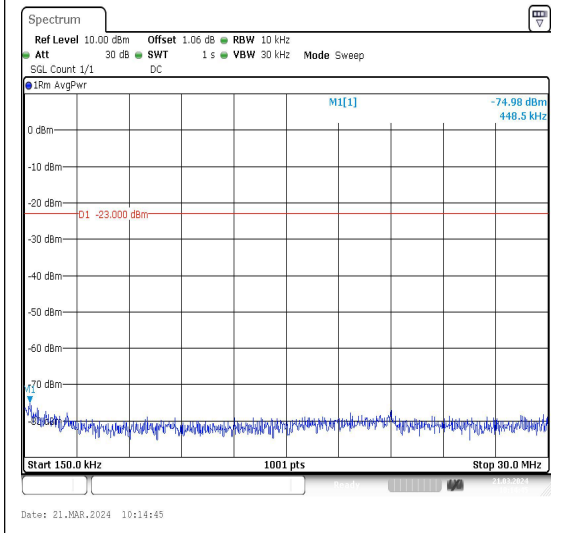

Band5\_3MHz\_QPSK\_20415\_1RB#0\_3000~1000  
 0\_3000~10000

Band5\_3MHz\_16QAM\_20415\_1RB#0\_0.009~0.15  
 \_0.009~0.15

Band5\_3MHz\_16QAM\_20415\_1RB#0\_0.15~30  
 0.15~30

Band5\_3MHz\_16QAM\_20415\_1RB#0\_30~1000\_3  
 0~1000