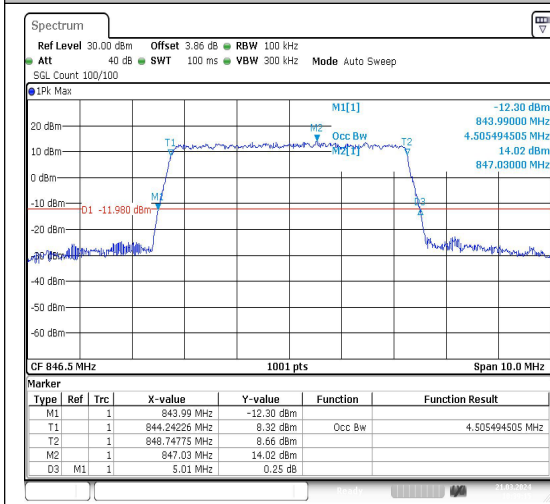

Test Graphs

Date: 21.MAR.2024 10:37:38

Date: 21.MAR.2024 10:38:02

Band5-5MHz-QPSK-20425-25RB#0-PASS

Band5-5MHz-16QAM-20425-25RB#0-PASS

Date: 21.MAR.2024 10:38:26

Date: 21.MAR.2024 10:38:51

Band5-5MHz-QPSK-20525-25RB#0-PASS

Band5-5MHz-16QAM-20525-25RB#0-PASS

Date: 21.MAR.2024 10:39:15

Date: 21.MAR.2024 10:39:40

Band5-5MHz-QPSK-20625-25RB#0-PASS

Band5-5MHz-16QAM-20625-25RB#0-PASS

Band5-10MHz-QPSK-20450-50RB#0-PASS

Band5-10MHz-16QAM-20450-50RB#0-PASS