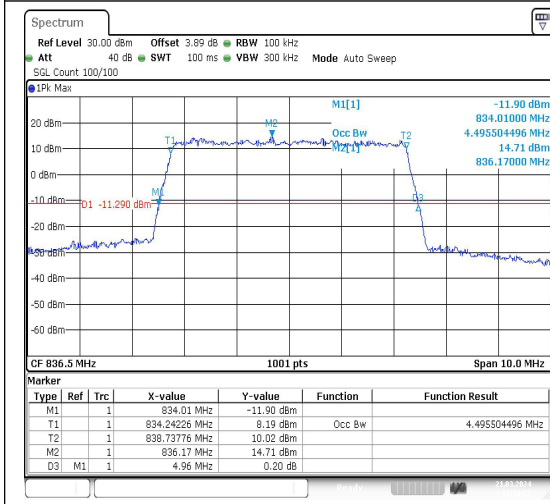

Test Graphs

Date: 21.MAR.2024 10:37:38

Date: 21.MAR.2024 10:38:02

Band5-5MHz-QPSK-20425-25RB#0-PASS

Band5-5MHz-16QAM-20425-25RB#0-PASS

Date: 21.MAR.2024 10:38:26

Date: 21.MAR.2024 10:38:51

Band5-5MHz-QPSK-20525-25RB#0-PASS

Band5-5MHz-16QAM-20525-25RB#0-PASS

Date: 21.MAR.2024 10:39:15

Date: 21.MAR.2024 10:39:40

Band5-5MHz-QPSK-20625-25RB#0-PASS

Band5-5MHz-16QAM-20625-25RB#0-PASS

Band5-10MHz-QPSK-20450-50RB#0-PASS

Band5-10MHz-16QAM-20450-50RB#0-PASS