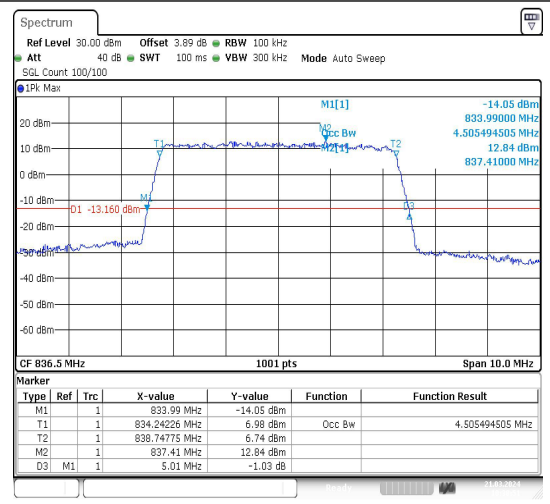

Test Graphs

Date: 21.MAR.2024 10:37:38

Date: 21.MAR.2024 10:38:02

Band5-5MHz-QPSK-20425-25RB#0-PASS

Band5-5MHz-16QAM-20425-25RB#0-PASS

Date: 21.MAR.2024 10:38:26

Date: 21.MAR.2024 10:38:51

Band5-5MHz-QPSK-20525-25RB#0-PASS

Band5-5MHz-16QAM-20525-25RB#0-PASS

Date: 21.MAR.2024 10:39:15

Date: 21.MAR.2024 10:39:40

Band5-5MHz-QPSK-20625-25RB#0-PASS

Band5-5MHz-16QAM-20625-25RB#0-PASS

Band5-10MHz-QPSK-20450-50RB#0-PASS

Band5-10MHz-16QAM-20450-50RB#0-PASS