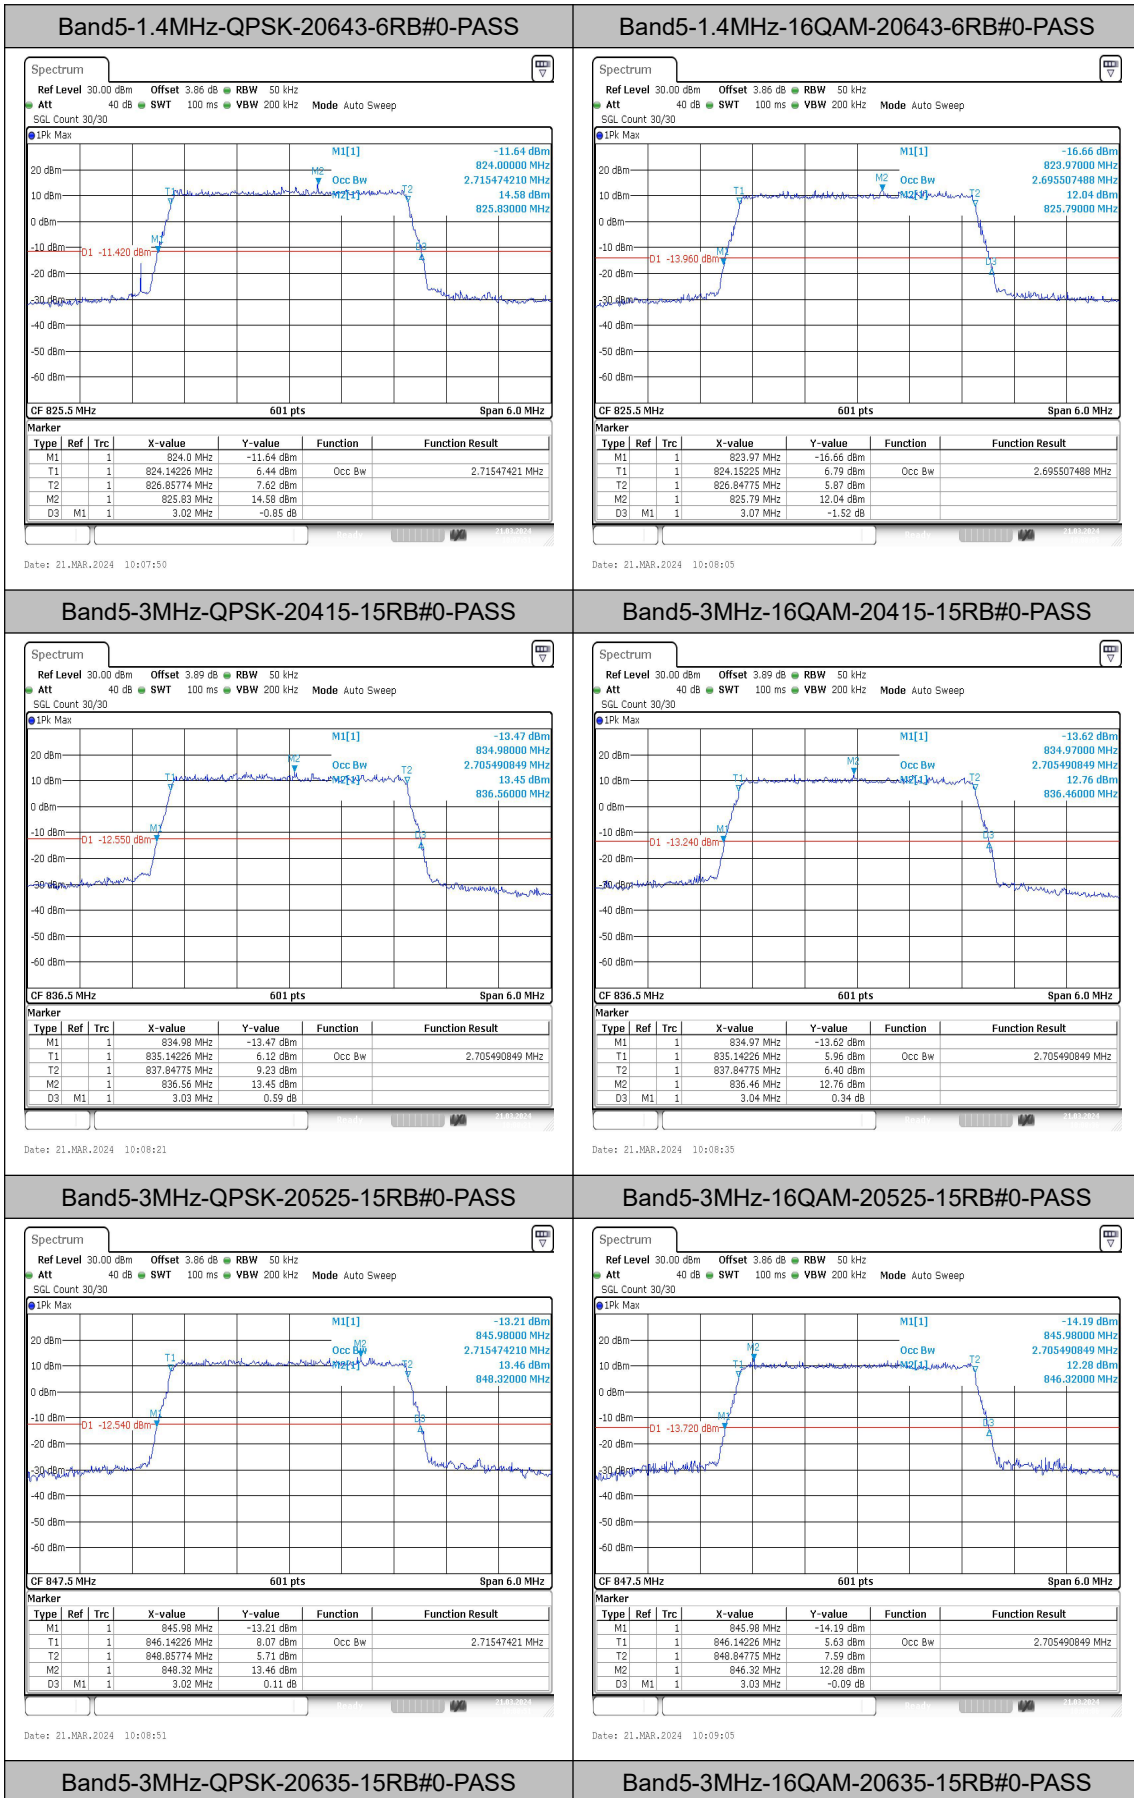

Test Graphs

Date: 21.MAR.2024 10:37:38

Date: 21.MAR.2024 10:38:02

Band5-5MHz-QPSK-20425-25RB#0-PASS

Band5-5MHz-16QAM-20425-25RB#0-PASS

Date: 21.MAR.2024 10:38:26

Date: 21.MAR.2024 10:38:51

Band5-5MHz-QPSK-20525-25RB#0-PASS

Band5-5MHz-16QAM-20525-25RB#0-PASS

Date: 21.MAR.2024 10:39:15

Date: 21.MAR.2024 10:39:40

Band5-5MHz-QPSK-20625-25RB#0-PASS

Band5-5MHz-16QAM-20625-25RB#0-PASS

Band5-10MHz-QPSK-20450-50RB#0-PASS

Band5-10MHz-16QAM-20450-50RB#0-PASS