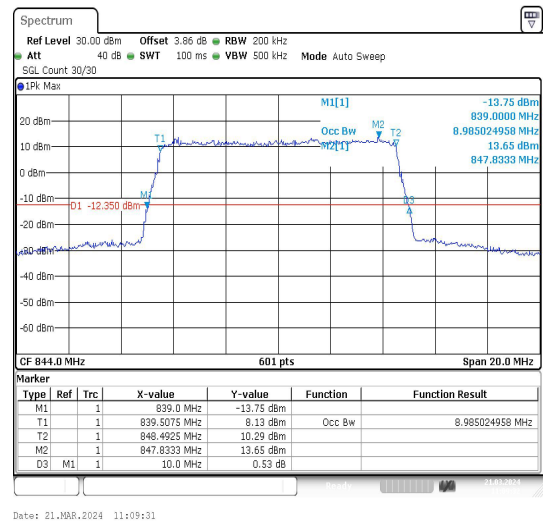

Band5-5MHz-16QAM-20525-25RB#0-PASS

Date: 21.MAR.2024 10:39:15

Date: 21.MAR.2024 10:39:40

Band5-5MHz-QPSK-20625-25RB#0-PASS

Band5-5MHz-16QAM-20625-25RB#0-PASS

Band5-10MHz-QPSK-20450-50RB#0-PASS

Band5-10MHz-16QAM-20450-50RB#0-PASS

Band5-10MHz-QPSK-20525-50RB#0-PASS

Band5-10MHz-16QAM-20525-50RB#0-PASS

Band5-10MHz-QPSK-20600-50RB#0-PASS

Band5-10MHz-16QAM-20600-50RB#0-PASS

Appendix D: Band Edge

Test Result

Band	Bandwidth	Modulation	Channel	RB Configuration	Result(dBm)	Verdict
Band5	1.4MHz	QPSK	20407	1RB#0	-34.03	PASS
Band5	1.4MHz	16QAM	20407	1RB#0	-34.66	PASS
Band5	1.4MHz	QPSK	20407	1RB#5	-43.80	PASS
Band5	1.4MHz	16QAM	20407	1RB#5	-44.01	PASS
Band5	1.4MHz	QPSK	20407	6RB#0	-36.83	PASS
Band5	1.4MHz	16QAM	20407	6RB#0	-36.48	PASS
Band5	1.4MHz	QPSK	20643	1RB#0	-42.92	PASS
Band5	1.4MHz	16QAM	20643	1RB#0	-43.83	PASS
Band5	1.4MHz	QPSK	20643	1RB#5	-33.99	PASS
Band5	1.4MHz	16QAM	20643	1RB#5	-34.50	PASS
Band5	1.4MHz	QPSK	20643	6RB#0	-38.06	PASS
Band5	1.4MHz	16QAM	20643	6RB#0	-38.86	PASS
Band5	3MHz	QPSK	20415	1RB#0	-18.55	PASS
Band5	3MHz	16QAM	20415	1RB#0	-19.01	PASS
Band5	3MHz	QPSK	20415	1RB#14	-32.01	PASS
Band5	3MHz	16QAM	20415	1RB#14	-31.34	PASS
Band5	3MHz	QPSK	20415	15RB#0	-27.72	PASS
Band5	3MHz	16QAM	20415	15RB#0	-29.20	PASS
Band5	3MHz	QPSK	20635	1RB#0	-32.10	PASS
Band5	3MHz	16QAM	20635	1RB#0	-33.35	PASS
Band5	3MHz	QPSK	20635	1RB#14	-18.99	PASS
Band5	3MHz	16QAM	20635	1RB#14	-19.89	PASS
Band5	3MHz	QPSK	20635	15RB#0	-28.30	PASS
Band5	3MHz	16QAM	20635	15RB#0	-30.07	PASS
Band5	5MHz	QPSK	20425	1RB#0	-24.49	PASS
Band5	5MHz	16QAM	20425	1RB#0	-24.84	PASS
Band5	5MHz	QPSK	20425	1RB#24	-41.64	PASS
Band5	5MHz	16QAM	20425	1RB#24	-42.43	PASS
Band5	5MHz	QPSK	20425	25RB#0	-34.07	PASS
Band5	5MHz	16QAM	20425	25RB#0	-35.09	PASS
Band5	5MHz	QPSK	20625	1RB#0	-41.24	PASS
Band5	5MHz	16QAM	20625	1RB#0	-42.34	PASS
Band5	5MHz	QPSK	20625	1RB#24	-24.41	PASS
Band5	5MHz	16QAM	20625	1RB#24	-24.37	PASS
Band5	5MHz	QPSK	20625	25RB#0	-34.17	PASS
Band5	5MHz	16QAM	20625	25RB#0	-34.92	PASS