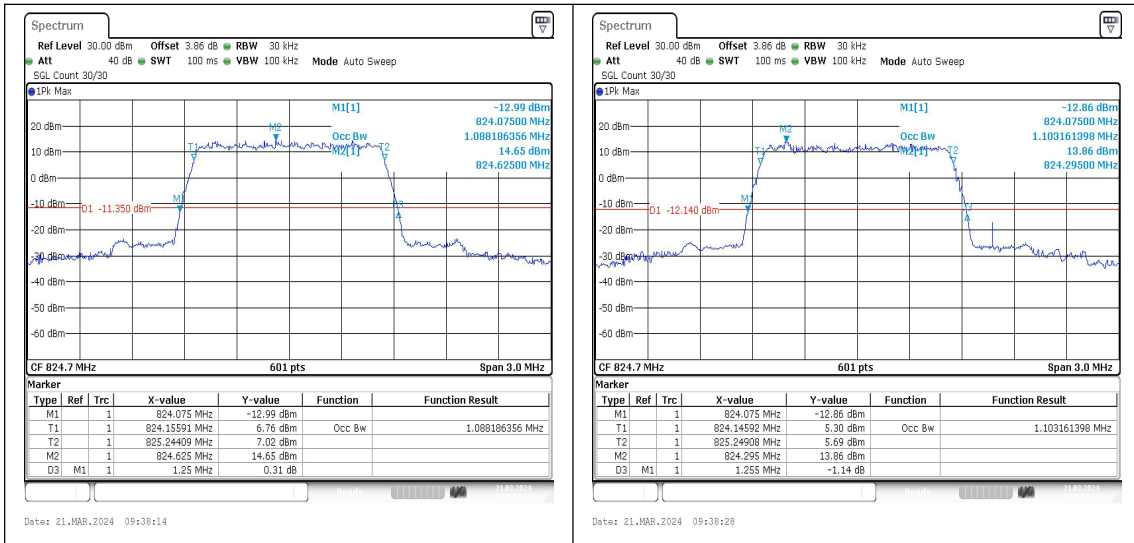

Test Graphs

Date: 21.MAR.2024 10:37:38

Date: 21.MAR.2024 10:38:02

Band5-5MHz-QPSK-20425-25RB#0-PASS

Band5-5MHz-16QAM-20425-25RB#0-PASS

Date: 21.MAR.2024 10:38:26

Date: 21.MAR.2024 10:38:51

Band5-5MHz-QPSK-20525-25RB#0-PASS

Band5-5MHz-16QAM-20525-25RB#0-PASS

Date: 21.MAR.2024 10:39:15

Date: 21.MAR.2024 10:39:40

Band5-5MHz-QPSK-20625-25RB#0-PASS

Band5-5MHz-16QAM-20625-25RB#0-PASS

Band5-10MHz-QPSK-20450-50RB#0-PASS

Band5-10MHz-16QAM-20450-50RB#0-PASS