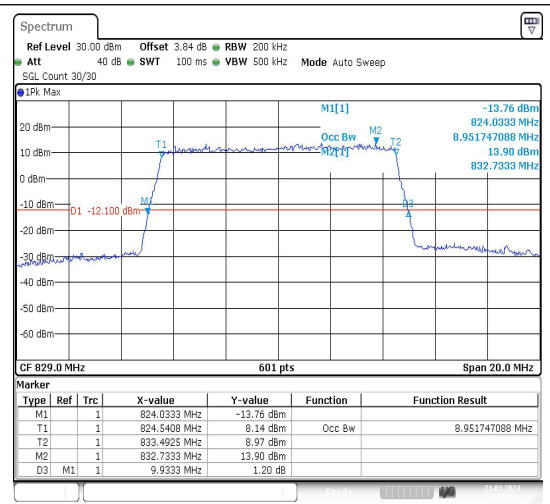

Band5-5MHz-16QAM-20525-25RB#0-PASS

Date: 21.MAR.2024 10:39:15

Date: 21.MAR.2024 10:39:40

Band5-5MHz-QPSK-20625-25RB#0-PASS

Band5-5MHz-16QAM-20625-25RB#0-PASS

Band5-10MHz-QPSK-20450-50RB#0-PASS

Band5-10MHz-16QAM-20450-50RB#0-PASS

Band5-10MHz-QPSK-20525-50RB#0-PASS

Band5-10MHz-16QAM-20525-50RB#0-PASS

Band5-10MHz-QPSK-20600-50RB#0-PASS

Band5-10MHz-16QAM-20600-50RB#0-PASS

Appendix D: Band Edge

Test Result

Band	Bandwidth	Modulation	Channel	RB Configuration	Result(dBm)	Verdict
Band5	1.4MHz	QPSK	20407	1RB#0	-34.03	PASS
Band5	1.4MHz	16QAM	20407	1RB#0	-34.66	PASS
Band5	1.4MHz	QPSK	20407	1RB#5	-43.80	PASS
Band5	1.4MHz	16QAM	20407	1RB#5	-44.01	PASS
Band5	1.4MHz	QPSK	20407	6RB#0	-36.83	PASS
Band5	1.4MHz	16QAM	20407	6RB#0	-36.48	PASS
Band5	1.4MHz	QPSK	20643	1RB#0	-42.92	PASS
Band5	1.4MHz	16QAM	20643	1RB#0	-43.83	PASS
Band5	1.4MHz	QPSK	20643	1RB#5	-33.99	PASS
Band5	1.4MHz	16QAM	20643	1RB#5	-34.50	PASS
Band5	1.4MHz	QPSK	20643	6RB#0	-38.06	PASS
Band5	1.4MHz	16QAM	20643	6RB#0	-38.86	PASS
Band5	3MHz	QPSK	20415	1RB#0	-18.55	PASS
Band5	3MHz	16QAM	20415	1RB#0	-19.01	PASS
Band5	3MHz	QPSK	20415	1RB#14	-32.01	PASS
Band5	3MHz	16QAM	20415	1RB#14	-31.34	PASS
Band5	3MHz	QPSK	20415	15RB#0	-27.72	PASS
Band5	3MHz	16QAM	20415	15RB#0	-29.20	PASS
Band5	3MHz	QPSK	20635	1RB#0	-32.10	PASS
Band5	3MHz	16QAM	20635	1RB#0	-33.35	PASS
Band5	3MHz	QPSK	20635	1RB#14	-18.99	PASS
Band5	3MHz	16QAM	20635	1RB#14	-19.89	PASS
Band5	3MHz	QPSK	20635	15RB#0	-28.30	PASS
Band5	3MHz	16QAM	20635	15RB#0	-30.07	PASS
Band5	5MHz	QPSK	20425	1RB#0	-24.49	PASS
Band5	5MHz	16QAM	20425	1RB#0	-24.84	PASS
Band5	5MHz	QPSK	20425	1RB#24	-41.64	PASS
Band5	5MHz	16QAM	20425	1RB#24	-42.43	PASS
Band5	5MHz	QPSK	20425	25RB#0	-34.07	PASS
Band5	5MHz	16QAM	20425	25RB#0	-35.09	PASS
Band5	5MHz	QPSK	20625	1RB#0	-41.24	PASS
Band5	5MHz	16QAM	20625	1RB#0	-42.34	PASS
Band5	5MHz	QPSK	20625	1RB#24	-24.41	PASS
Band5	5MHz	16QAM	20625	1RB#24	-24.37	PASS
Band5	5MHz	QPSK	20625	25RB#0	-34.17	PASS
Band5	5MHz	16QAM	20625	25RB#0	-34.92	PASS