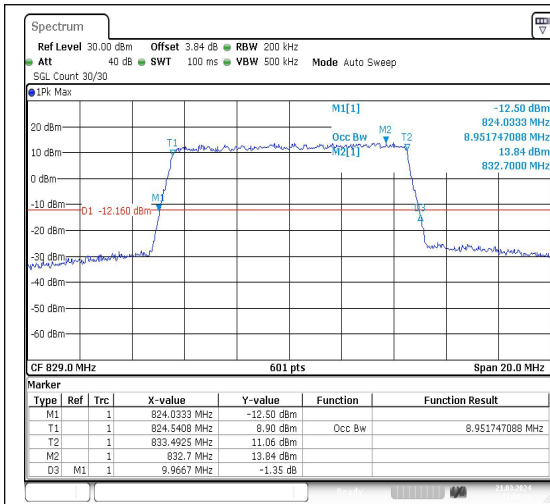

Band5-5MHz-16QAM-20525-25RB#0-PASS

Date: 21.MAR.2024 10:39:15

Date: 21.MAR.2024 10:39:40

Band5-5MHz-QPSK-20625-25RB#0-PASS

Band5-5MHz-16QAM-20625-25RB#0-PASS

Band5-10MHz-QPSK-20450-50RB#0-PASS

Band5-10MHz-16QAM-20450-50RB#0-PASS

Band5-10MHz-QPSK-20525-50RB#0-PASS

Band5-10MHz-16QAM-20525-50RB#0-PASS

Band5-10MHz-QPSK-20600-50RB#0-PASS

Band5-10MHz-16QAM-20600-50RB#0-PASS

Appendix D: Band Edge

Test Result

Band	Bandwidth	Modulation	Channel	RB Configuration	Result(dBm)	Verdict
Band5	1.4MHz	QPSK	20407	1RB#0	-34.03	PASS
Band5	1.4MHz	16QAM	20407	1RB#0	-34.66	PASS
Band5	1.4MHz	QPSK	20407	1RB#5	-43.80	PASS
Band5	1.4MHz	16QAM	20407	1RB#5	-44.01	PASS
Band5	1.4MHz	QPSK	20407	6RB#0	-36.83	PASS
Band5	1.4MHz	16QAM	20407	6RB#0	-36.48	PASS
Band5	1.4MHz	QPSK	20643	1RB#0	-42.92	PASS
Band5	1.4MHz	16QAM	20643	1RB#0	-43.83	PASS
Band5	1.4MHz	QPSK	20643	1RB#5	-33.99	PASS
Band5	1.4MHz	16QAM	20643	1RB#5	-34.50	PASS
Band5	1.4MHz	QPSK	20643	6RB#0	-38.06	PASS
Band5	1.4MHz	16QAM	20643	6RB#0	-38.86	PASS
Band5	3MHz	QPSK	20415	1RB#0	-18.55	PASS
Band5	3MHz	16QAM	20415	1RB#0	-19.01	PASS
Band5	3MHz	QPSK	20415	1RB#14	-32.01	PASS
Band5	3MHz	16QAM	20415	1RB#14	-31.34	PASS
Band5	3MHz	QPSK	20415	15RB#0	-27.72	PASS
Band5	3MHz	16QAM	20415	15RB#0	-29.20	PASS
Band5	3MHz	QPSK	20635	1RB#0	-32.10	PASS
Band5	3MHz	16QAM	20635	1RB#0	-33.35	PASS
Band5	3MHz	QPSK	20635	1RB#14	-18.99	PASS
Band5	3MHz	16QAM	20635	1RB#14	-19.89	PASS
Band5	3MHz	QPSK	20635	15RB#0	-28.30	PASS
Band5	3MHz	16QAM	20635	15RB#0	-30.07	PASS
Band5	5MHz	QPSK	20425	1RB#0	-24.49	PASS
Band5	5MHz	16QAM	20425	1RB#0	-24.84	PASS
Band5	5MHz	QPSK	20425	1RB#24	-41.64	PASS
Band5	5MHz	16QAM	20425	1RB#24	-42.43	PASS
Band5	5MHz	QPSK	20425	25RB#0	-34.07	PASS
Band5	5MHz	16QAM	20425	25RB#0	-35.09	PASS
Band5	5MHz	QPSK	20625	1RB#0	-41.24	PASS
Band5	5MHz	16QAM	20625	1RB#0	-42.34	PASS
Band5	5MHz	QPSK	20625	1RB#24	-24.41	PASS
Band5	5MHz	16QAM	20625	1RB#24	-24.37	PASS
Band5	5MHz	QPSK	20625	25RB#0	-34.17	PASS
Band5	5MHz	16QAM	20625	25RB#0	-34.92	PASS