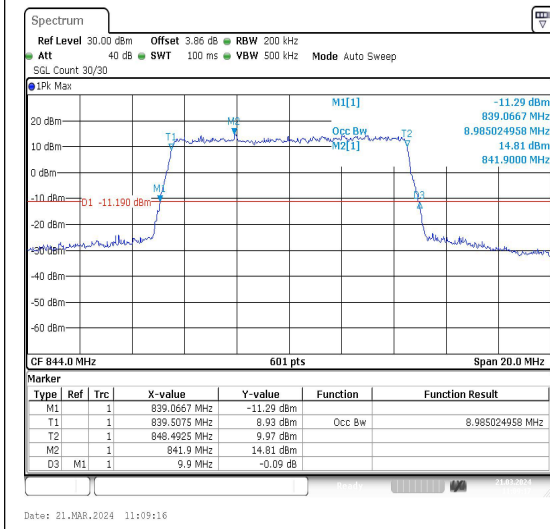

Band5-5MHz-16QAM-20525-25RB#0-PASS

Date: 21.MAR.2024 10:39:15

Date: 21.MAR.2024 10:39:40

Band5-5MHz-QPSK-20625-25RB#0-PASS

Band5-5MHz-16QAM-20625-25RB#0-PASS

Band5-10MHz-QPSK-20450-50RB#0-PASS

Band5-10MHz-16QAM-20450-50RB#0-PASS

Band5-10MHz-QPSK-20525-50RB#0-PASS

Band5-10MHz-16QAM-20525-50RB#0-PASS

Band5-10MHz-QPSK-20600-50RB#0-PASS

Band5-10MHz-16QAM-20600-50RB#0-PASS

Appendix D: Band Edge

Test Result

Band	Bandwidth	Modulation	Channel	RB Configuration	Result(dBm)	Verdict
Band5	1.4MHz	QPSK	20407	1RB#0	-34.03	PASS
Band5	1.4MHz	16QAM	20407	1RB#0	-34.66	PASS
Band5	1.4MHz	QPSK	20407	1RB#5	-43.80	PASS
Band5	1.4MHz	16QAM	20407	1RB#5	-44.01	PASS
Band5	1.4MHz	QPSK	20407	6RB#0	-36.83	PASS
Band5	1.4MHz	16QAM	20407	6RB#0	-36.48	PASS
Band5	1.4MHz	QPSK	20643	1RB#0	-42.92	PASS
Band5	1.4MHz	16QAM	20643	1RB#0	-43.83	PASS
Band5	1.4MHz	QPSK	20643	1RB#5	-33.99	PASS
Band5	1.4MHz	16QAM	20643	1RB#5	-34.50	PASS
Band5	1.4MHz	QPSK	20643	6RB#0	-38.06	PASS
Band5	1.4MHz	16QAM	20643	6RB#0	-38.86	PASS
Band5	3MHz	QPSK	20415	1RB#0	-18.55	PASS
Band5	3MHz	16QAM	20415	1RB#0	-19.01	PASS
Band5	3MHz	QPSK	20415	1RB#14	-32.01	PASS
Band5	3MHz	16QAM	20415	1RB#14	-31.34	PASS
Band5	3MHz	QPSK	20415	15RB#0	-27.72	PASS
Band5	3MHz	16QAM	20415	15RB#0	-29.20	PASS
Band5	3MHz	QPSK	20635	1RB#0	-32.10	PASS
Band5	3MHz	16QAM	20635	1RB#0	-33.35	PASS
Band5	3MHz	QPSK	20635	1RB#14	-18.99	PASS
Band5	3MHz	16QAM	20635	1RB#14	-19.89	PASS
Band5	3MHz	QPSK	20635	15RB#0	-28.30	PASS
Band5	3MHz	16QAM	20635	15RB#0	-30.07	PASS
Band5	5MHz	QPSK	20425	1RB#0	-24.49	PASS
Band5	5MHz	16QAM	20425	1RB#0	-24.84	PASS
Band5	5MHz	QPSK	20425	1RB#24	-41.64	PASS
Band5	5MHz	16QAM	20425	1RB#24	-42.43	PASS
Band5	5MHz	QPSK	20425	25RB#0	-34.07	PASS
Band5	5MHz	16QAM	20425	25RB#0	-35.09	PASS
Band5	5MHz	QPSK	20625	1RB#0	-41.24	PASS
Band5	5MHz	16QAM	20625	1RB#0	-42.34	PASS
Band5	5MHz	QPSK	20625	1RB#24	-24.41	PASS
Band5	5MHz	16QAM	20625	1RB#24	-24.37	PASS
Band5	5MHz	QPSK	20625	25RB#0	-34.17	PASS
Band5	5MHz	16QAM	20625	25RB#0	-34.92	PASS