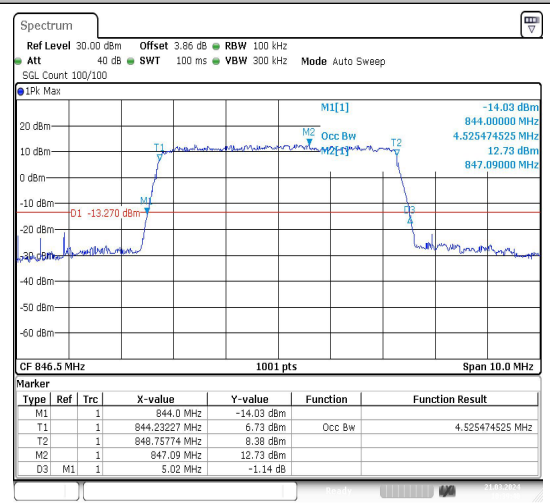

Date: 21.MAR.2024 10:39:40

Band5-5MHz-QPSK-20625-25RB#0-PASS

Band5-5MHz-16QAM-20625-25RB#0-PASS