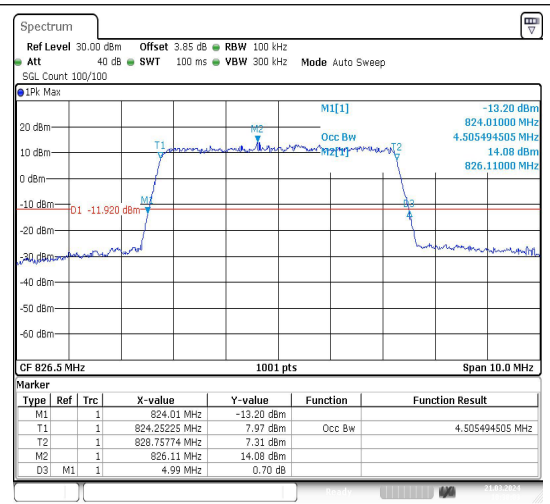

Test Graphs

Date: 21.MAR.2024 10:37:38

Date: 21.MAR.2024 10:38:02

Band5-5MHz-QPSK-20425-25RB#0-PASS

Band5-5MHz-16QAM-20425-25RB#0-PASS

Date: 21.MAR.2024 10:38:26

Date: 21.MAR.2024 10:38:51

Band5-5MHz-QPSK-20525-25RB#0-PASS

Band5-5MHz-16QAM-20525-25RB#0-PASS

Date: 21.MAR.2024 10:39:15

Date: 21.MAR.2024 10:39:40

Band5-5MHz-QPSK-20625-25RB#0-PASS

Band5-5MHz-16QAM-20625-25RB#0-PASS

Band5-10MHz-QPSK-20450-50RB#0-PASS

Band5-10MHz-16QAM-20450-50RB#0-PASS