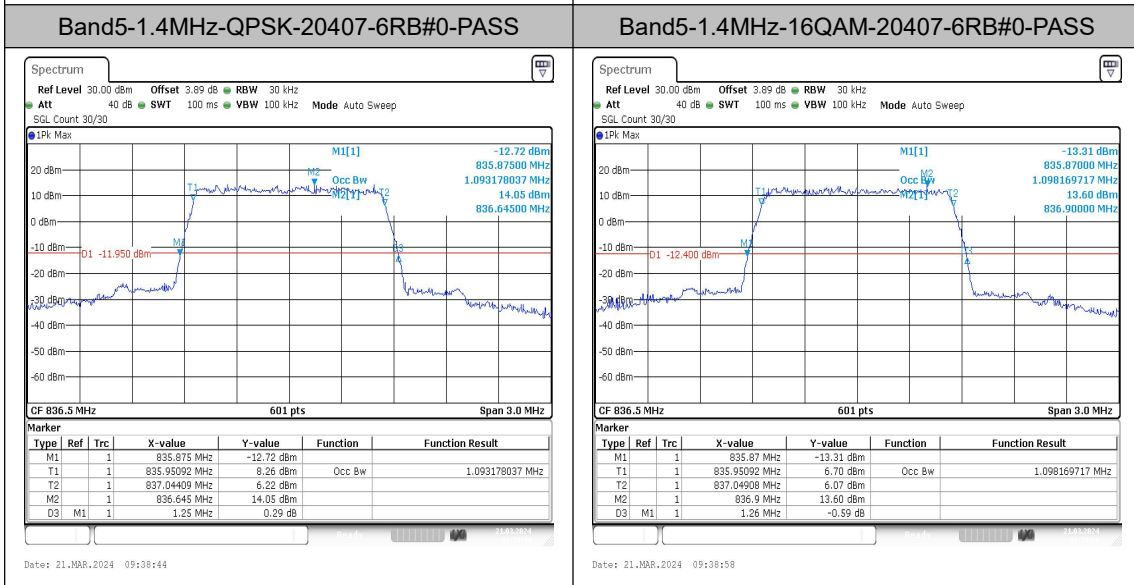

Test Graphs

Date: 21.MAR.2024 10:37:38

Date: 21.MAR.2024 10:38:02

Band5-5MHz-QPSK-20425-25RB#0-PASS

Band5-5MHz-16QAM-20425-25RB#0-PASS

Date: 21.MAR.2024 10:38:26

Date: 21.MAR.2024 10:38:51

Band5-5MHz-QPSK-20525-25RB#0-PASS