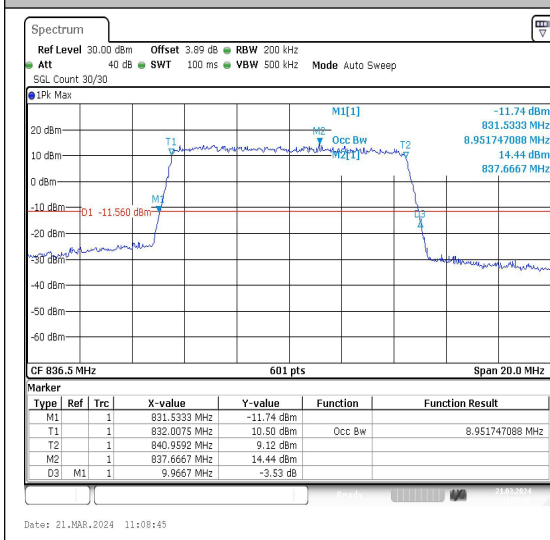

Band5-5MHz-16QAM-20525-25RB#0-PASS

Date: 21.MAR.2024 10:39:15

Date: 21.MAR.2024 10:39:40

Band5-5MHz-QPSK-20625-25RB#0-PASS

Band5-5MHz-16QAM-20625-25RB#0-PASS

Band5-10MHz-QPSK-20450-50RB#0-PASS

Band5-10MHz-16QAM-20450-50RB#0-PASS

Band5-10MHz-QPSK-20525-50RB#0-PASS

Band5-10MHz-16QAM-20525-50RB#0-PASS

Band5-10MHz-QPSK-20600-50RB#0-PASS

Band5-10MHz-16QAM-20600-50RB#0-PASS

Appendix D: Band Edge

Test Result

Band	Bandwidth	Modulation	Channel	RB Configuration	Result(dBm)	Verdict
Band5	1.4MHz	QPSK	20407	1RB#0	-34.03	PASS
Band5	1.4MHz	16QAM	20407	1RB#0	-34.66	PASS
Band5	1.4MHz	QPSK	20407	1RB#5	-43.80	PASS
Band5	1.4MHz	16QAM	20407	1RB#5	-44.01	PASS
Band5	1.4MHz	QPSK	20407	6RB#0	-36.83	PASS
Band5	1.4MHz	16QAM	20407	6RB#0	-36.48	PASS
Band5	1.4MHz	QPSK	20643	1RB#0	-42.92	PASS
Band5	1.4MHz	16QAM	20643	1RB#0	-43.83	PASS
Band5	1.4MHz	QPSK	20643	1RB#5	-33.99	PASS
Band5	1.4MHz	16QAM	20643	1RB#5	-34.50	PASS
Band5	1.4MHz	QPSK	20643	6RB#0	-38.06	PASS
Band5	1.4MHz	16QAM	20643	6RB#0	-38.86	PASS
Band5	3MHz	QPSK	20415	1RB#0	-18.55	PASS
Band5	3MHz	16QAM	20415	1RB#0	-19.01	PASS
Band5	3MHz	QPSK	20415	1RB#14	-32.01	PASS
Band5	3MHz	16QAM	20415	1RB#14	-31.34	PASS
Band5	3MHz	QPSK	20415	15RB#0	-27.72	PASS
Band5	3MHz	16QAM	20415	15RB#0	-29.20	PASS
Band5	3MHz	QPSK	20635	1RB#0	-32.10	PASS
Band5	3MHz	16QAM	20635	1RB#0	-33.35	PASS
Band5	3MHz	QPSK	20635	1RB#14	-18.99	PASS
Band5	3MHz	16QAM	20635	1RB#14	-19.89	PASS
Band5	3MHz	QPSK	20635	15RB#0	-28.30	PASS
Band5	3MHz	16QAM	20635	15RB#0	-30.07	PASS
Band5	5MHz	QPSK	20425	1RB#0	-24.49	PASS
Band5	5MHz	16QAM	20425	1RB#0	-24.84	PASS
Band5	5MHz	QPSK	20425	1RB#24	-41.64	PASS
Band5	5MHz	16QAM	20425	1RB#24	-42.43	PASS
Band5	5MHz	QPSK	20425	25RB#0	-34.07	PASS
Band5	5MHz	16QAM	20425	25RB#0	-35.09	PASS
Band5	5MHz	QPSK	20625	1RB#0	-41.24	PASS
Band5	5MHz	16QAM	20625	1RB#0	-42.34	PASS
Band5	5MHz	QPSK	20625	1RB#24	-24.41	PASS
Band5	5MHz	16QAM	20625	1RB#24	-24.37	PASS
Band5	5MHz	QPSK	20625	25RB#0	-34.17	PASS
Band5	5MHz	16QAM	20625	25RB#0	-34.92	PASS