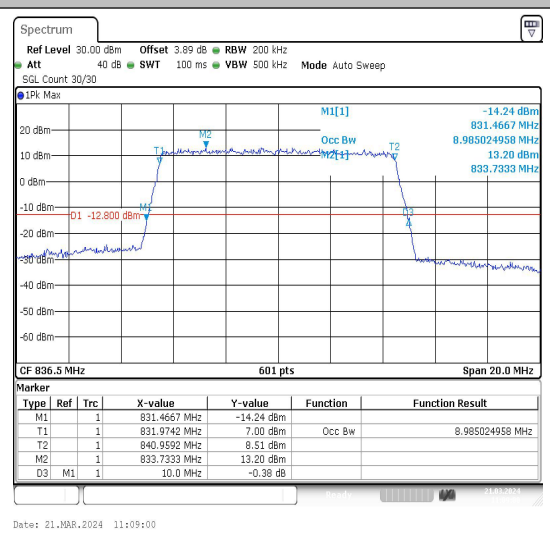

Band5-5MHz-16QAM-20525-25RB#0-PASS

Date: 21.MAR.2024 10:39:15

Date: 21.MAR.2024 10:39:40

Band5-5MHz-QPSK-20625-25RB#0-PASS

Band5-5MHz-16QAM-20625-25RB#0-PASS

Band5-10MHz-QPSK-20450-50RB#0-PASS

Band5-10MHz-16QAM-20450-50RB#0-PASS

Band5-10MHz-QPSK-20525-50RB#0-PASS

Band5-10MHz-16QAM-20525-50RB#0-PASS

Band5-10MHz-QPSK-20600-50RB#0-PASS

Band5-10MHz-16QAM-20600-50RB#0-PASS

Appendix D: Band Edge

Test Result

Band	Bandwidth	Modulation	Channel	RB Configuration	Result(dBm)	Verdict
Band5	1.4MHz	QPSK	20407	1RB#0	-34.03	PASS
Band5	1.4MHz	16QAM	20407	1RB#0	-34.66	PASS
Band5	1.4MHz	QPSK	20407	1RB#5	-43.80	PASS
Band5	1.4MHz	16QAM	20407	1RB#5	-44.01	PASS
Band5	1.4MHz	QPSK	20407	6RB#0	-36.83	PASS
Band5	1.4MHz	16QAM	20407	6RB#0	-36.48	PASS
Band5	1.4MHz	QPSK	20643	1RB#0	-42.92	PASS
Band5	1.4MHz	16QAM	20643	1RB#0	-43.83	PASS
Band5	1.4MHz	QPSK	20643	1RB#5	-33.99	PASS
Band5	1.4MHz	16QAM	20643	1RB#5	-34.50	PASS
Band5	1.4MHz	QPSK	20643	6RB#0	-38.06	PASS
Band5	1.4MHz	16QAM	20643	6RB#0	-38.86	PASS
Band5	3MHz	QPSK	20415	1RB#0	-18.55	PASS
Band5	3MHz	16QAM	20415	1RB#0	-19.01	PASS
Band5	3MHz	QPSK	20415	1RB#14	-32.01	PASS
Band5	3MHz	16QAM	20415	1RB#14	-31.34	PASS
Band5	3MHz	QPSK	20415	15RB#0	-27.72	PASS
Band5	3MHz	16QAM	20415	15RB#0	-29.20	PASS
Band5	3MHz	QPSK	20635	1RB#0	-32.10	PASS
Band5	3MHz	16QAM	20635	1RB#0	-33.35	PASS
Band5	3MHz	QPSK	20635	1RB#14	-18.99	PASS
Band5	3MHz	16QAM	20635	1RB#14	-19.89	PASS
Band5	3MHz	QPSK	20635	15RB#0	-28.30	PASS
Band5	3MHz	16QAM	20635	15RB#0	-30.07	PASS
Band5	5MHz	QPSK	20425	1RB#0	-24.49	PASS
Band5	5MHz	16QAM	20425	1RB#0	-24.84	PASS
Band5	5MHz	QPSK	20425	1RB#24	-41.64	PASS
Band5	5MHz	16QAM	20425	1RB#24	-42.43	PASS
Band5	5MHz	QPSK	20425	25RB#0	-34.07	PASS
Band5	5MHz	16QAM	20425	25RB#0	-35.09	PASS
Band5	5MHz	QPSK	20625	1RB#0	-41.24	PASS
Band5	5MHz	16QAM	20625	1RB#0	-42.34	PASS
Band5	5MHz	QPSK	20625	1RB#24	-24.41	PASS
Band5	5MHz	16QAM	20625	1RB#24	-24.37	PASS
Band5	5MHz	QPSK	20625	25RB#0	-34.17	PASS
Band5	5MHz	16QAM	20625	25RB#0	-34.92	PASS