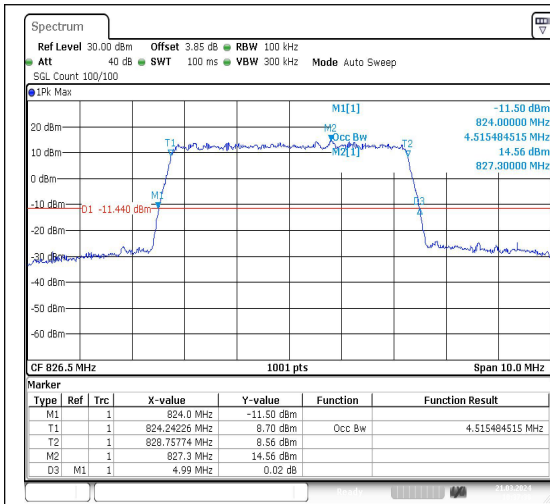

Test Graphs

Date: 21.MAR.2024 10:37:38

Date: 21.MAR.2024 10:38:02

Band5-5MHz-QPSK-20425-25RB#0-PASS

Band5-5MHz-16QAM-20425-25RB#0-PASS

Date: 21.MAR.2024 10:38:26

Date: 21.MAR.2024 10:38:51

Band5-5MHz-QPSK-20525-25RB#0-PASS

Band5-5MHz-16QAM-20525-25RB#0-PASS

Date: 21.MAR.2024 10:39:15

Date: 21.MAR.2024 10:39:40

Band5-5MHz-QPSK-20625-25RB#0-PASS

Band5-5MHz-16QAM-20625-25RB#0-PASS

Band5-10MHz-QPSK-20450-50RB#0-PASS

Band5-10MHz-16QAM-20450-50RB#0-PASS