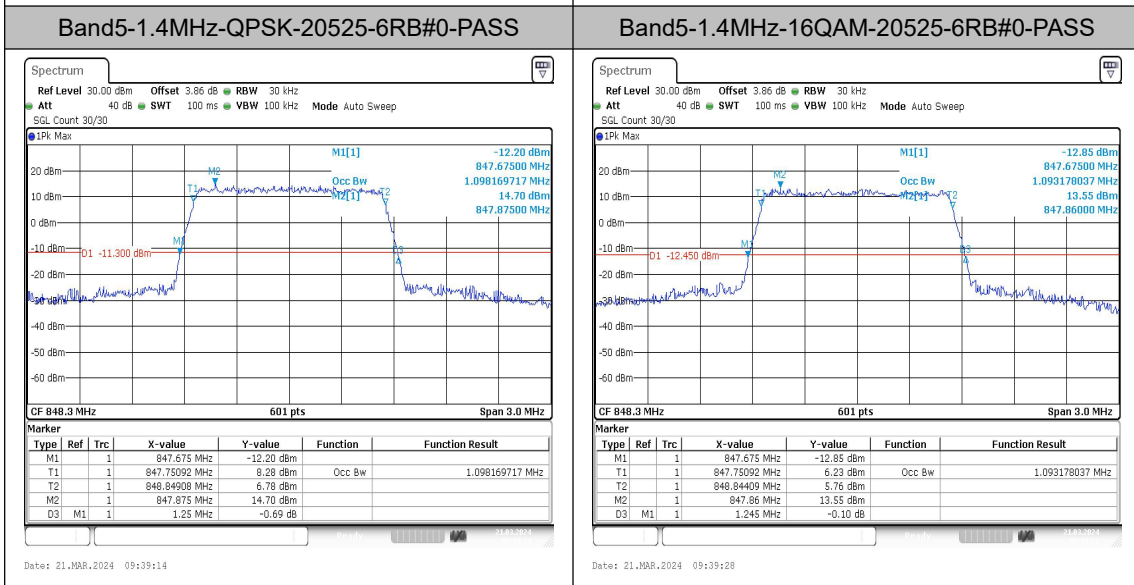

Test Graphs

Date: 21.MAR.2024 10:37:38

Date: 21.MAR.2024 10:38:02

Band5-5MHz-QPSK-20425-25RB#0-PASS

Band5-5MHz-16QAM-20425-25RB#0-PASS

Date: 21.MAR.2024 10:38:26

Date: 21.MAR.2024 10:38:51

Band5-5MHz-QPSK-20525-25RB#0-PASS