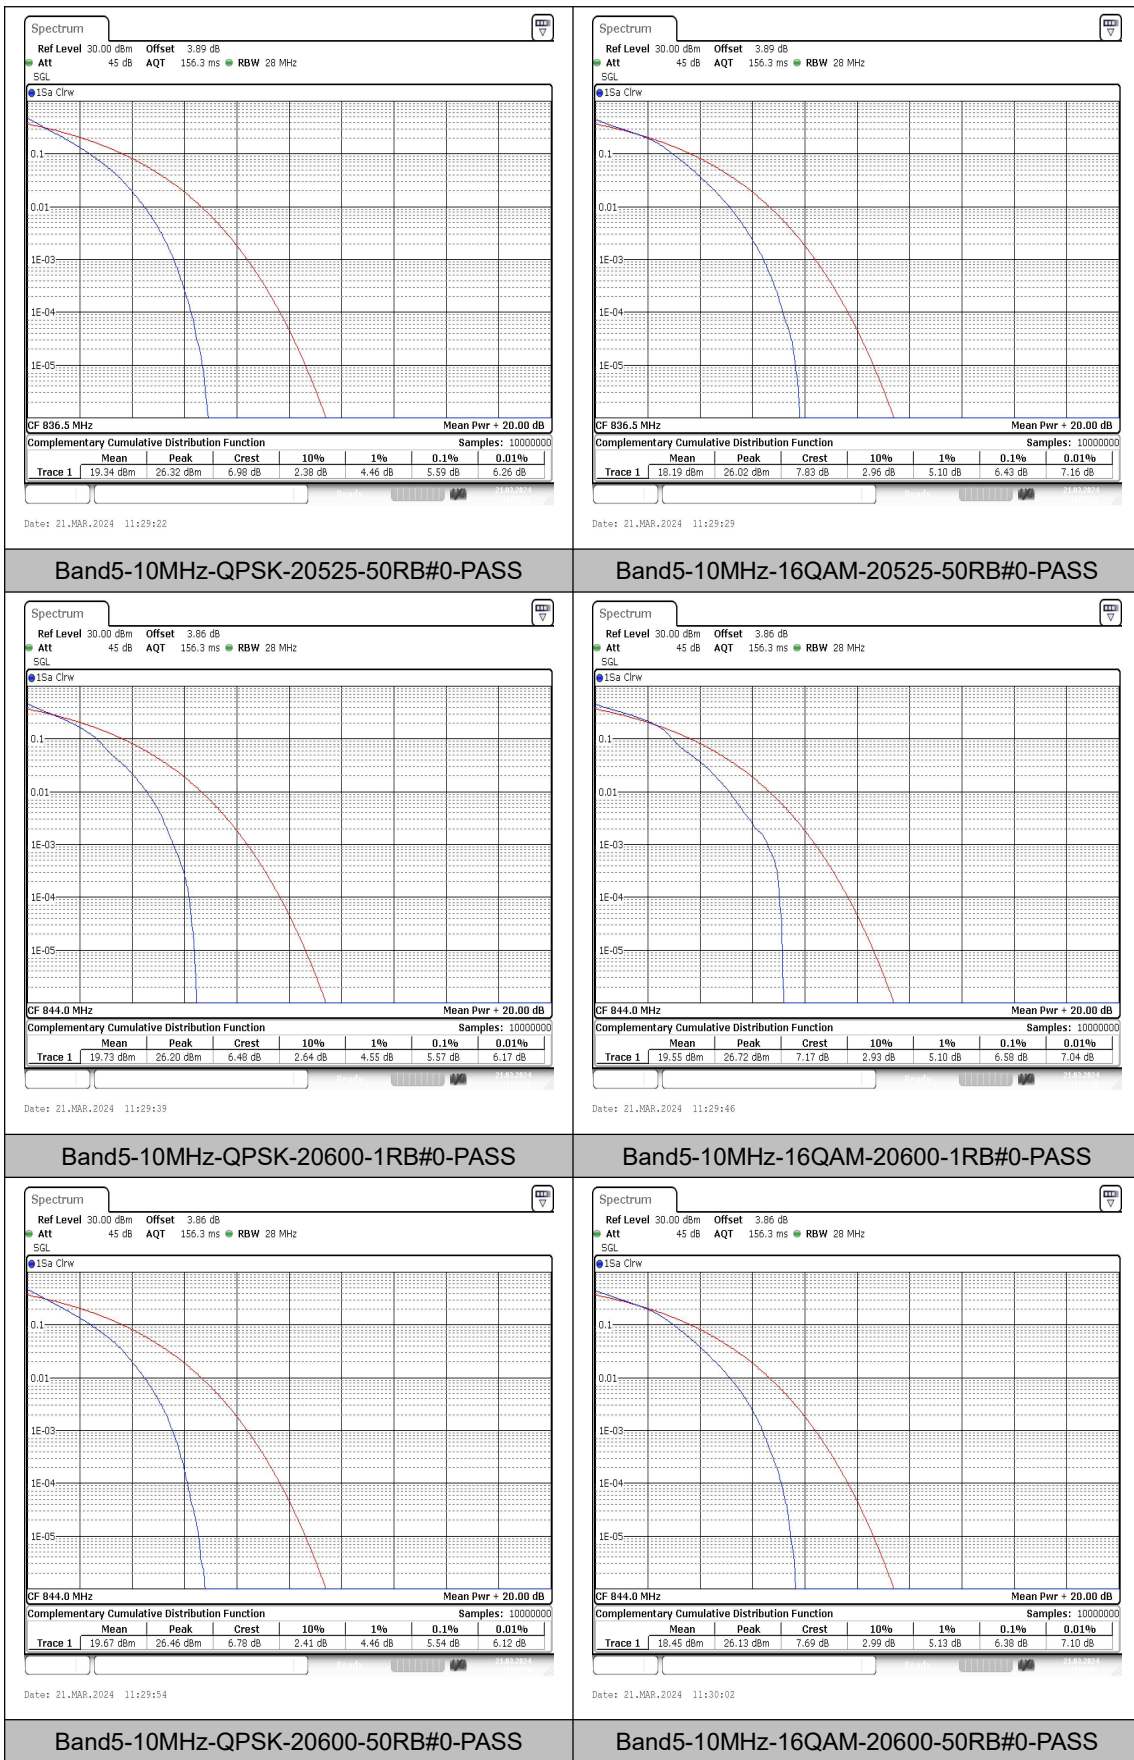

Band5-10MHz-QPSK-20450-1RB#0-PASS **Band5-10MHz-16QAM-20450-1RB#0-PASS**

Band5-10MHz-QPSK-20450-50RB#0-PASS **Band5-10MHz-16QAM-20450-50RB#0-PASS**

Band5-10MHz-QPSK-20525-1RB#0-PASS **Band5-10MHz-16QAM-20525-1RB#0-PASS**

Appendix C: 26dB Bandwidth and Occupied Bandwidth

Test Result

Band	Bandwidth	Modulation	Channel	RB Configuration	Occupied Bandwidth (MHz)	26dB Bandwidth (MHz)	Verdict
Band5	1.4MHz	QPSK	20407	6RB#0	1.088	1.25	PASS
Band5	1.4MHz	16QAM	20407	6RB#0	1.103	1.26	PASS
Band5	1.4MHz	QPSK	20525	6RB#0	1.093	1.25	PASS
Band5	1.4MHz	16QAM	20525	6RB#0	1.098	1.26	PASS
Band5	1.4MHz	QPSK	20643	6RB#0	1.098	1.25	PASS
Band5	1.4MHz	16QAM	20643	6RB#0	1.093	1.25	PASS
Band5	3MHz	QPSK	20415	15RB#0	2.715	3.02	PASS
Band5	3MHz	16QAM	20415	15RB#0	2.696	3.07	PASS
Band5	3MHz	QPSK	20525	15RB#0	2.705	3.03	PASS
Band5	3MHz	16QAM	20525	15RB#0	2.705	3.04	PASS
Band5	3MHz	QPSK	20635	15RB#0	2.715	3.02	PASS
Band5	3MHz	16QAM	20635	15RB#0	2.705	3.03	PASS
Band5	5MHz	QPSK	20425	25RB#0	4.515	4.99	PASS
Band5	5MHz	16QAM	20425	25RB#0	4.505	4.99	PASS
Band5	5MHz	QPSK	20525	25RB#0	4.496	4.96	PASS
Band5	5MHz	16QAM	20525	25RB#0	4.505	5.01	PASS
Band5	5MHz	QPSK	20625	25RB#0	4.505	5.01	PASS
Band5	5MHz	16QAM	20625	25RB#0	4.525	5.02	PASS
Band5	10MHz	QPSK	20450	50RB#0	8.952	9.97	PASS
Band5	10MHz	16QAM	20450	50RB#0	8.952	9.93	PASS
Band5	10MHz	QPSK	20525	50RB#0	8.952	9.97	PASS
Band5	10MHz	16QAM	20525	50RB#0	8.985	10.00	PASS
Band5	10MHz	QPSK	20600	50RB#0	8.985	9.90	PASS
Band5	10MHz	16QAM	20600	50RB#0	8.985	10.00	PASS