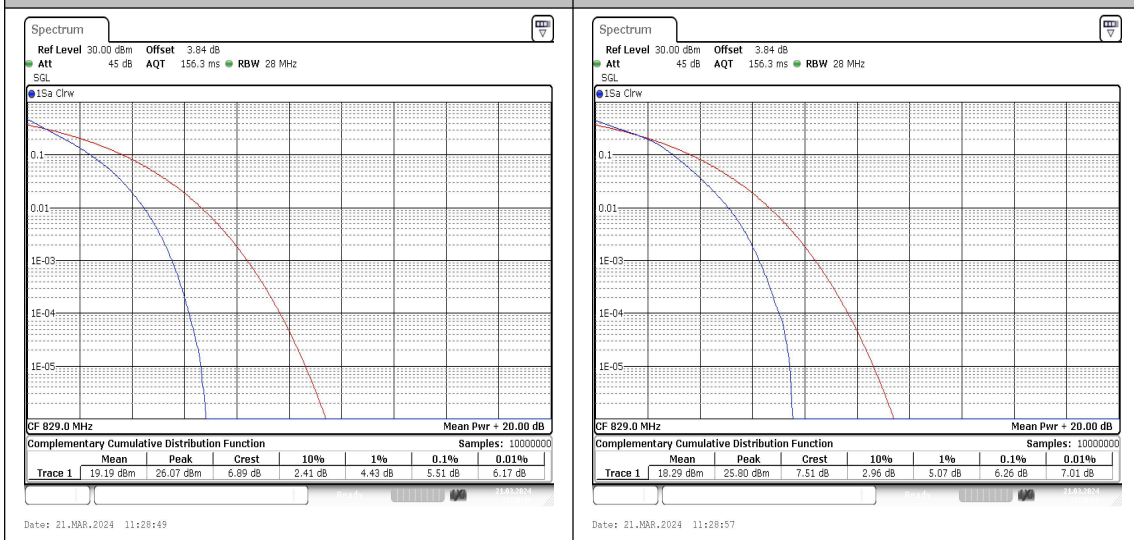

Band5-10MHz-QPSK-20450-1RB#0-PASS **Band5-10MHz-16QAM-20450-1RB#0-PASS**

Band5-10MHz-QPSK-20450-50RB#0-PASS **Band5-10MHz-16QAM-20450-50RB#0-PASS**

Band5-10MHz-QPSK-20525-1RB#0-PASS **Band5-10MHz-16QAM-20525-1RB#0-PASS**

Appendix C: 26dB Bandwidth and Occupied Bandwidth

Test Result

Band	Bandwidth	Modulation	Channel	RB Configuration	Occupied Bandwidth (MHz)	26dB Bandwidth (MHz)	Verdict
Band5	1.4MHz	QPSK	20407	6RB#0	1.088	1.25	PASS
Band5	1.4MHz	16QAM	20407	6RB#0	1.103	1.26	PASS
Band5	1.4MHz	QPSK	20525	6RB#0	1.093	1.25	PASS
Band5	1.4MHz	16QAM	20525	6RB#0	1.098	1.26	PASS
Band5	1.4MHz	QPSK	20643	6RB#0	1.098	1.25	PASS
Band5	1.4MHz	16QAM	20643	6RB#0	1.093	1.25	PASS
Band5	3MHz	QPSK	20415	15RB#0	2.715	3.02	PASS
Band5	3MHz	16QAM	20415	15RB#0	2.696	3.07	PASS
Band5	3MHz	QPSK	20525	15RB#0	2.705	3.03	PASS
Band5	3MHz	16QAM	20525	15RB#0	2.705	3.04	PASS
Band5	3MHz	QPSK	20635	15RB#0	2.715	3.02	PASS
Band5	3MHz	16QAM	20635	15RB#0	2.705	3.03	PASS
Band5	5MHz	QPSK	20425	25RB#0	4.515	4.99	PASS
Band5	5MHz	16QAM	20425	25RB#0	4.505	4.99	PASS
Band5	5MHz	QPSK	20525	25RB#0	4.496	4.96	PASS
Band5	5MHz	16QAM	20525	25RB#0	4.505	5.01	PASS
Band5	5MHz	QPSK	20625	25RB#0	4.505	5.01	PASS
Band5	5MHz	16QAM	20625	25RB#0	4.525	5.02	PASS
Band5	10MHz	QPSK	20450	50RB#0	8.952	9.97	PASS
Band5	10MHz	16QAM	20450	50RB#0	8.952	9.93	PASS
Band5	10MHz	QPSK	20525	50RB#0	8.952	9.97	PASS
Band5	10MHz	16QAM	20525	50RB#0	8.985	10.00	PASS
Band5	10MHz	QPSK	20600	50RB#0	8.985	9.90	PASS
Band5	10MHz	16QAM	20600	50RB#0	8.985	10.00	PASS