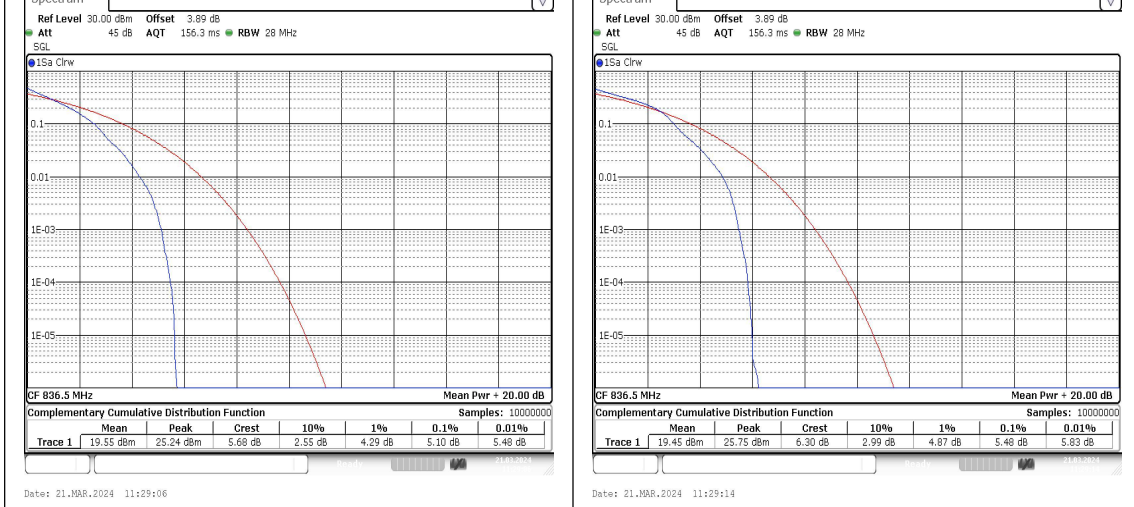

Band5-10MHz-QPSK-20450-1RB#0-PASS **Band5-10MHz-16QAM-20450-1RB#0-PASS**

Band5-10MHz-QPSK-20450-50RB#0-PASS **Band5-10MHz-16QAM-20450-50RB#0-PASS**

Band5-10MHz-QPSK-20525-1RB#0-PASS **Band5-10MHz-16QAM-20525-1RB#0-PASS**

Appendix C: 26dB Bandwidth and Occupied Bandwidth

Test Result

Band	Bandwidth	Modulation	Channel	RB Configuration	Occupied Bandwidth (MHz)	26dB Bandwidth (MHz)	Verdict
Band5	1.4MHz	QPSK	20407	6RB#0	1.088	1.25	PASS
Band5	1.4MHz	16QAM	20407	6RB#0	1.103	1.26	PASS
Band5	1.4MHz	QPSK	20525	6RB#0	1.093	1.25	PASS
Band5	1.4MHz	16QAM	20525	6RB#0	1.098	1.26	PASS
Band5	1.4MHz	QPSK	20643	6RB#0	1.098	1.25	PASS
Band5	1.4MHz	16QAM	20643	6RB#0	1.093	1.25	PASS
Band5	3MHz	QPSK	20415	15RB#0	2.715	3.02	PASS
Band5	3MHz	16QAM	20415	15RB#0	2.696	3.07	PASS
Band5	3MHz	QPSK	20525	15RB#0	2.705	3.03	PASS
Band5	3MHz	16QAM	20525	15RB#0	2.705	3.04	PASS
Band5	3MHz	QPSK	20635	15RB#0	2.715	3.02	PASS
Band5	3MHz	16QAM	20635	15RB#0	2.705	3.03	PASS
Band5	5MHz	QPSK	20425	25RB#0	4.515	4.99	PASS
Band5	5MHz	16QAM	20425	25RB#0	4.505	4.99	PASS
Band5	5MHz	QPSK	20525	25RB#0	4.496	4.96	PASS
Band5	5MHz	16QAM	20525	25RB#0	4.505	5.01	PASS
Band5	5MHz	QPSK	20625	25RB#0	4.505	5.01	PASS
Band5	5MHz	16QAM	20625	25RB#0	4.525	5.02	PASS
Band5	10MHz	QPSK	20450	50RB#0	8.952	9.97	PASS
Band5	10MHz	16QAM	20450	50RB#0	8.952	9.93	PASS
Band5	10MHz	QPSK	20525	50RB#0	8.952	9.97	PASS
Band5	10MHz	16QAM	20525	50RB#0	8.985	10.00	PASS
Band5	10MHz	QPSK	20600	50RB#0	8.985	9.90	PASS
Band5	10MHz	16QAM	20600	50RB#0	8.985	10.00	PASS