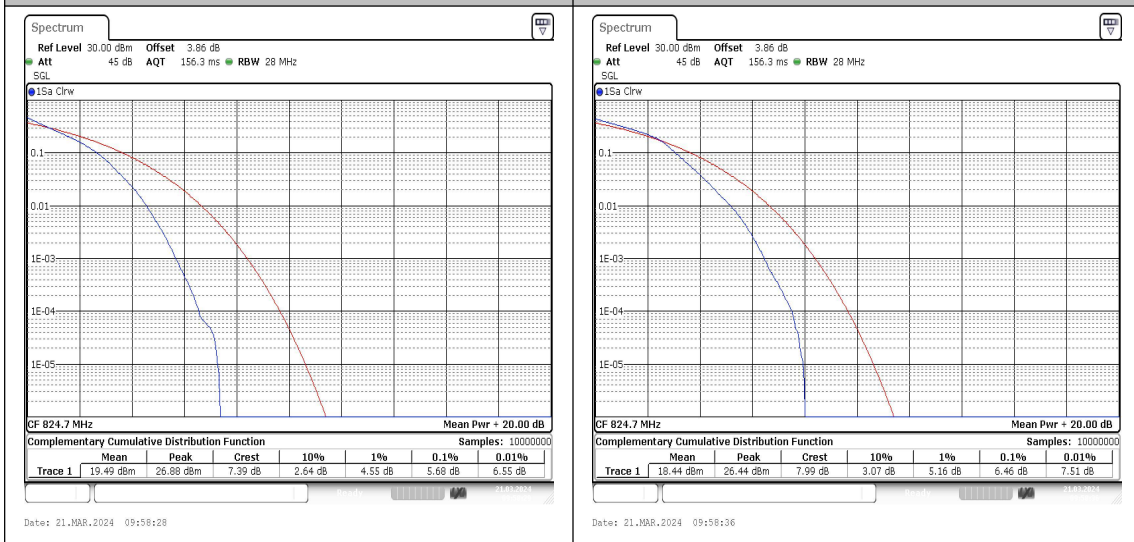

Band5-1.4MHz-QPSK-20407-6RB#0-PASS   **Band5-1.4MHz-16QAM-20407-6RB#0-PASS**