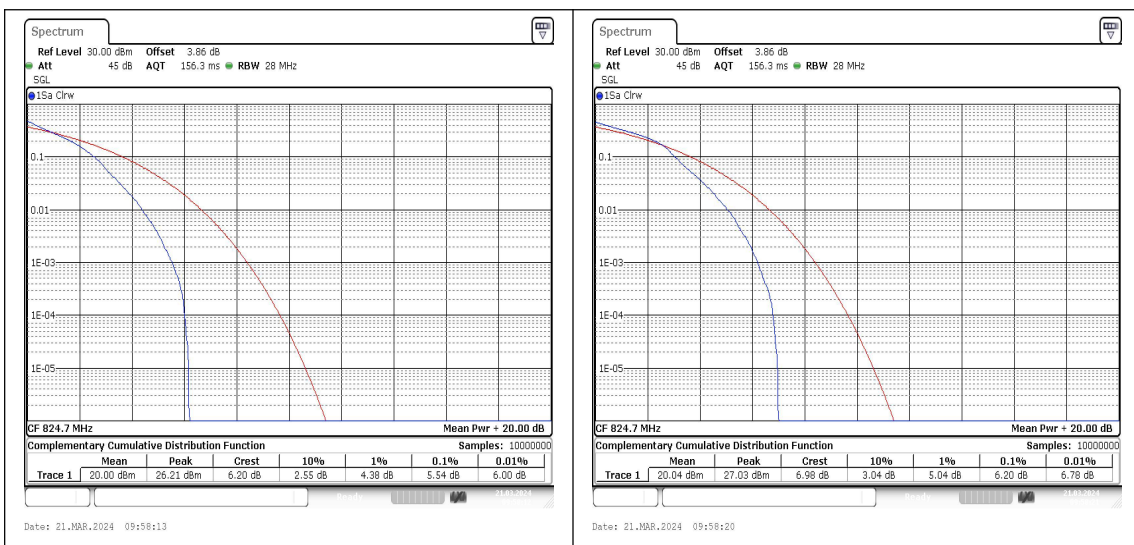

Test Graphs

Band5-1.4MHz-QPSK-20407-1RB#0-PASS   **Band5-1.4MHz-16QAM-20407-1RB#0-PASS**