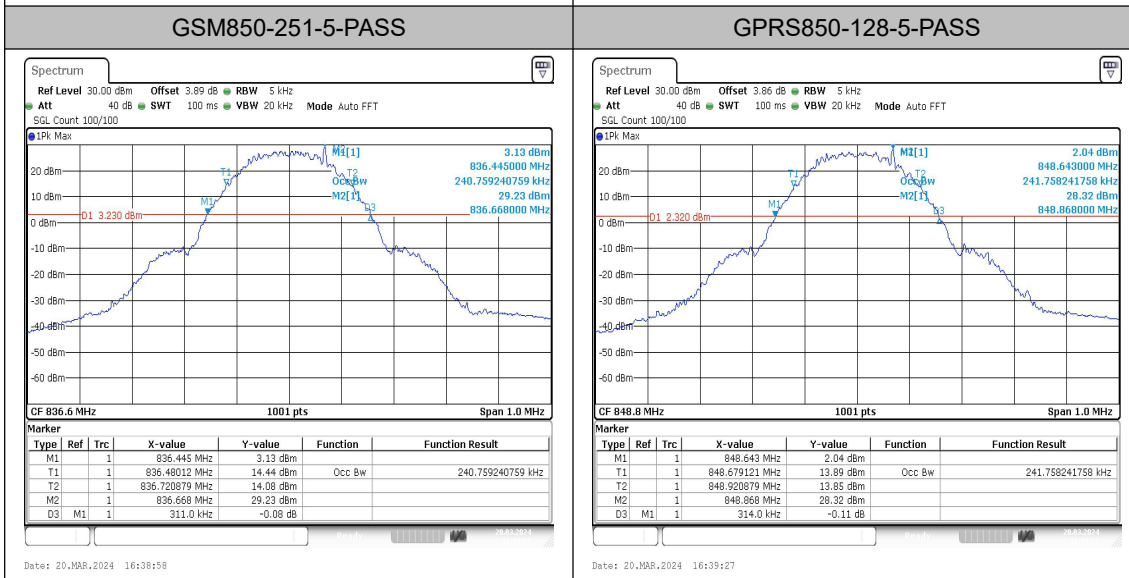

Appendix B: Peak-to-Average Ratio(CCDF)

Test Result

Band	Channel	Result(dB)	Limit(dB)	Verdict
GSM850	128	9.71	13	PASS
GSM850	190	9.77	13	PASS
GSM850	251	9.83	13	PASS
GPRS850	128	9.97	13	PASS
GPRS850	190	9.86	13	PASS
GPRS850	251	10.00	13	PASS
EGPRS850	128	12.70	13	PASS
EGPRS850	190	12.61	13	PASS
EGPRS850	251	12.81	13	PASS

Test Graphs

Appendix C: 26dB Bandwidth and Occupied Bandwidth

Test Result

Band	Channel	Occupied Bandwidth (MHz)	26dB Bandwidth (MHz)	Limit (MHz)	Verdict
GSM850	128	0.243	0.32	---	PASS
GSM850	190	0.243	0.32	---	PASS
GSM850	251	0.243	0.32	---	PASS
GPRS850	128	0.241	0.32	---	PASS
GPRS850	190	0.241	0.31	---	PASS
GPRS850	251	0.242	0.31	---	PASS
EGPRS850	128	0.242	0.31	---	PASS
EGPRS850	190	0.242	0.31	---	PASS
EGPRS850	251	0.243	0.31	---	PASS

Test Graphs

Appendix D: Band Edge

Test Result

Band	Channel	Freq (MHz)	Result (dBm)	Limit(dBm)	Verdict
GSM850	128	823.99	-17.62	-13	PASS
GSM850	251	849.02	-18.11	-13	PASS
GPRS850	128	824.00	-18.17	-13	PASS
GPRS850	251	849.02	-18.18	-13	PASS
EGPRS850	128	823.99	-28.11	-13	PASS
EGPRS850	251	849.00	-26.13	-13	PASS