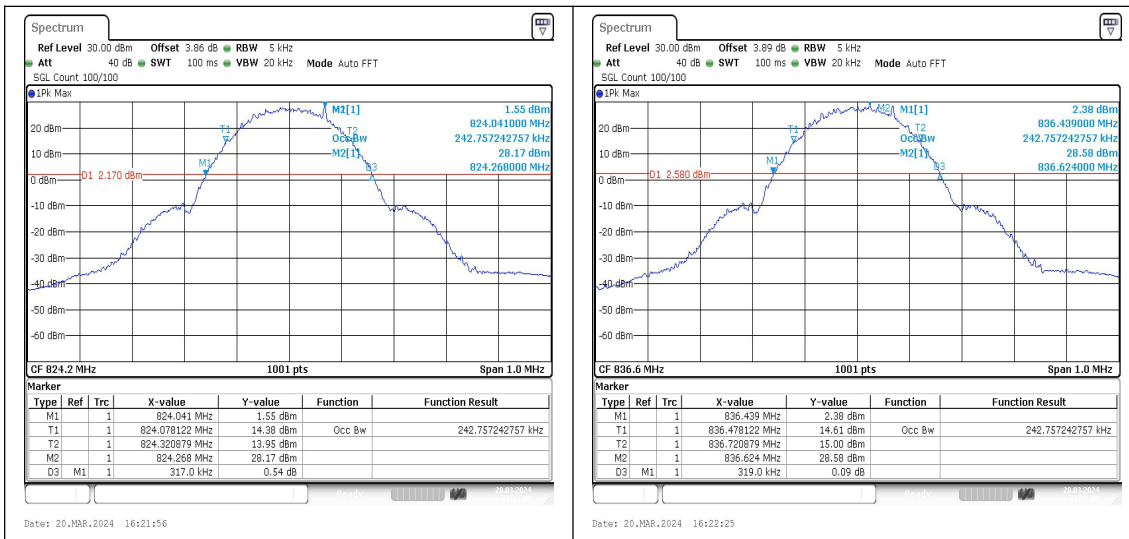

Test Graphs

Appendix C: 26dB Bandwidth and Occupied Bandwidth

Test Result

Band	Channel	Occupied Bandwidth (MHz)	26dB Bandwidth (MHz)	Limit (MHz)	Verdict
GSM850	128	0.243	0.32	---	PASS
GSM850	190	0.243	0.32	---	PASS
GSM850	251	0.243	0.32	---	PASS
GPRS850	128	0.241	0.32	---	PASS
GPRS850	190	0.241	0.31	---	PASS
GPRS850	251	0.242	0.31	---	PASS
EGPRS850	128	0.242	0.31	---	PASS
EGPRS850	190	0.242	0.31	---	PASS
EGPRS850	251	0.243	0.31	---	PASS

Test Graphs

Appendix D: Band Edge

Test Result

Band	Channel	Freq (MHz)	Result (dBm)	Limit(dBm)	Verdict
GSM850	128	823.99	-17.62	-13	PASS
GSM850	251	849.02	-18.11	-13	PASS
GPRS850	128	824.00	-18.17	-13	PASS
GPRS850	251	849.02	-18.18	-13	PASS
EGPRS850	128	823.99	-28.11	-13	PASS
EGPRS850	251	849.00	-26.13	-13	PASS