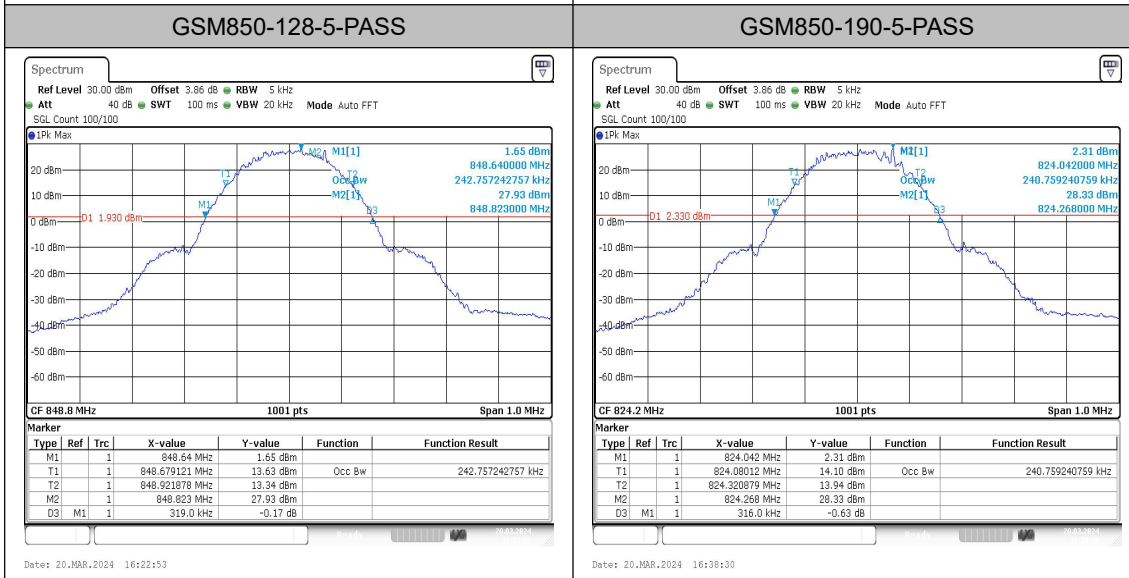

Test Graphs

Appendix C: 26dB Bandwidth and Occupied Bandwidth

Test Result

Band	Channel	Occupied Bandwidth (MHz)	26dB Bandwidth (MHz)	Limit (MHz)	Verdict
GSM850	128	0.243	0.32	---	PASS
GSM850	190	0.243	0.32	---	PASS
GSM850	251	0.243	0.32	---	PASS
GPRS850	128	0.241	0.32	---	PASS
GPRS850	190	0.241	0.31	---	PASS
GPRS850	251	0.242	0.31	---	PASS
EGPRS850	128	0.242	0.31	---	PASS
EGPRS850	190	0.242	0.31	---	PASS
EGPRS850	251	0.243	0.31	---	PASS

Test Graphs

Appendix D: Band Edge

Test Result

Band	Channel	Freq (MHz)	Result (dBm)	Limit(dBm)	Verdict
GSM850	128	823.99	-17.62	-13	PASS
GSM850	251	849.02	-18.11	-13	PASS
GPRS850	128	824.00	-18.17	-13	PASS
GPRS850	251	849.02	-18.18	-13	PASS
EGPRS850	128	823.99	-28.11	-13	PASS
EGPRS850	251	849.00	-26.13	-13	PASS