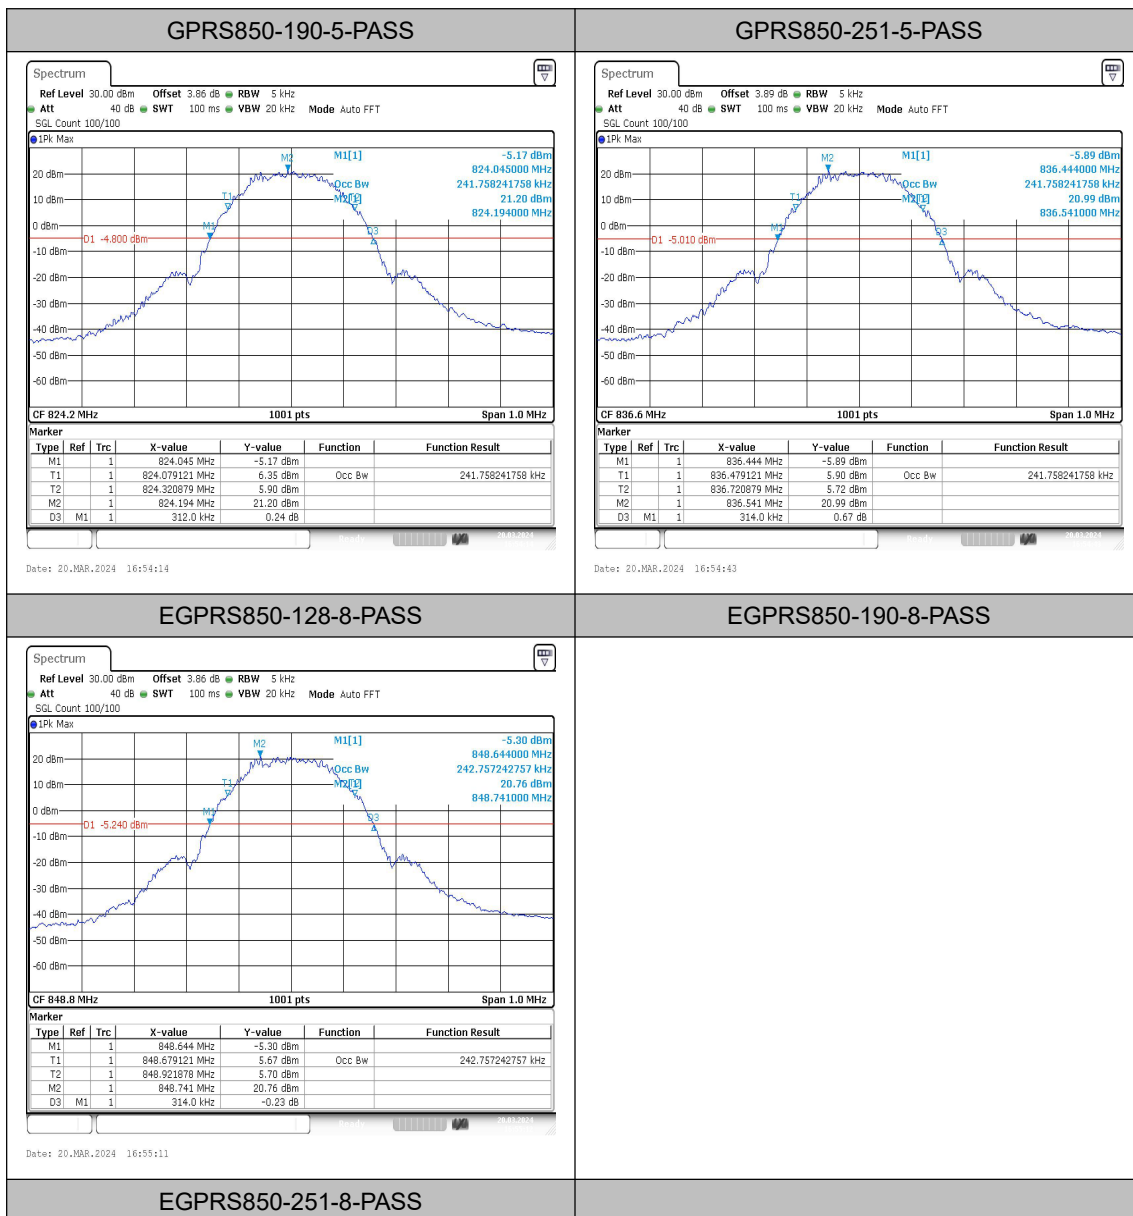

Test Graphs

Appendix C: 26dB Bandwidth and Occupied Bandwidth

Test Result

Band	Channel	Occupied Bandwidth (MHz)	26dB Bandwidth (MHz)	Limit (MHz)	Verdict
GSM850	128	0.243	0.32	---	PASS
GSM850	190	0.243	0.32	---	PASS
GSM850	251	0.243	0.32	---	PASS
GPRS850	128	0.241	0.32	---	PASS
GPRS850	190	0.241	0.31	---	PASS
GPRS850	251	0.242	0.31	---	PASS
EGPRS850	128	0.242	0.31	---	PASS
EGPRS850	190	0.242	0.31	---	PASS
EGPRS850	251	0.243	0.31	---	PASS

Test Graphs

Appendix D: Band Edge

Test Result

Band	Channel	Freq (MHz)	Result (dBm)	Limit(dBm)	Verdict
GSM850	128	823.99	-17.62	-13	PASS
GSM850	251	849.02	-18.11	-13	PASS
GPRS850	128	824.00	-18.17	-13	PASS
GPRS850	251	849.02	-18.18	-13	PASS
EGPRS850	128	823.99	-28.11	-13	PASS
EGPRS850	251	849.00	-26.13	-13	PASS