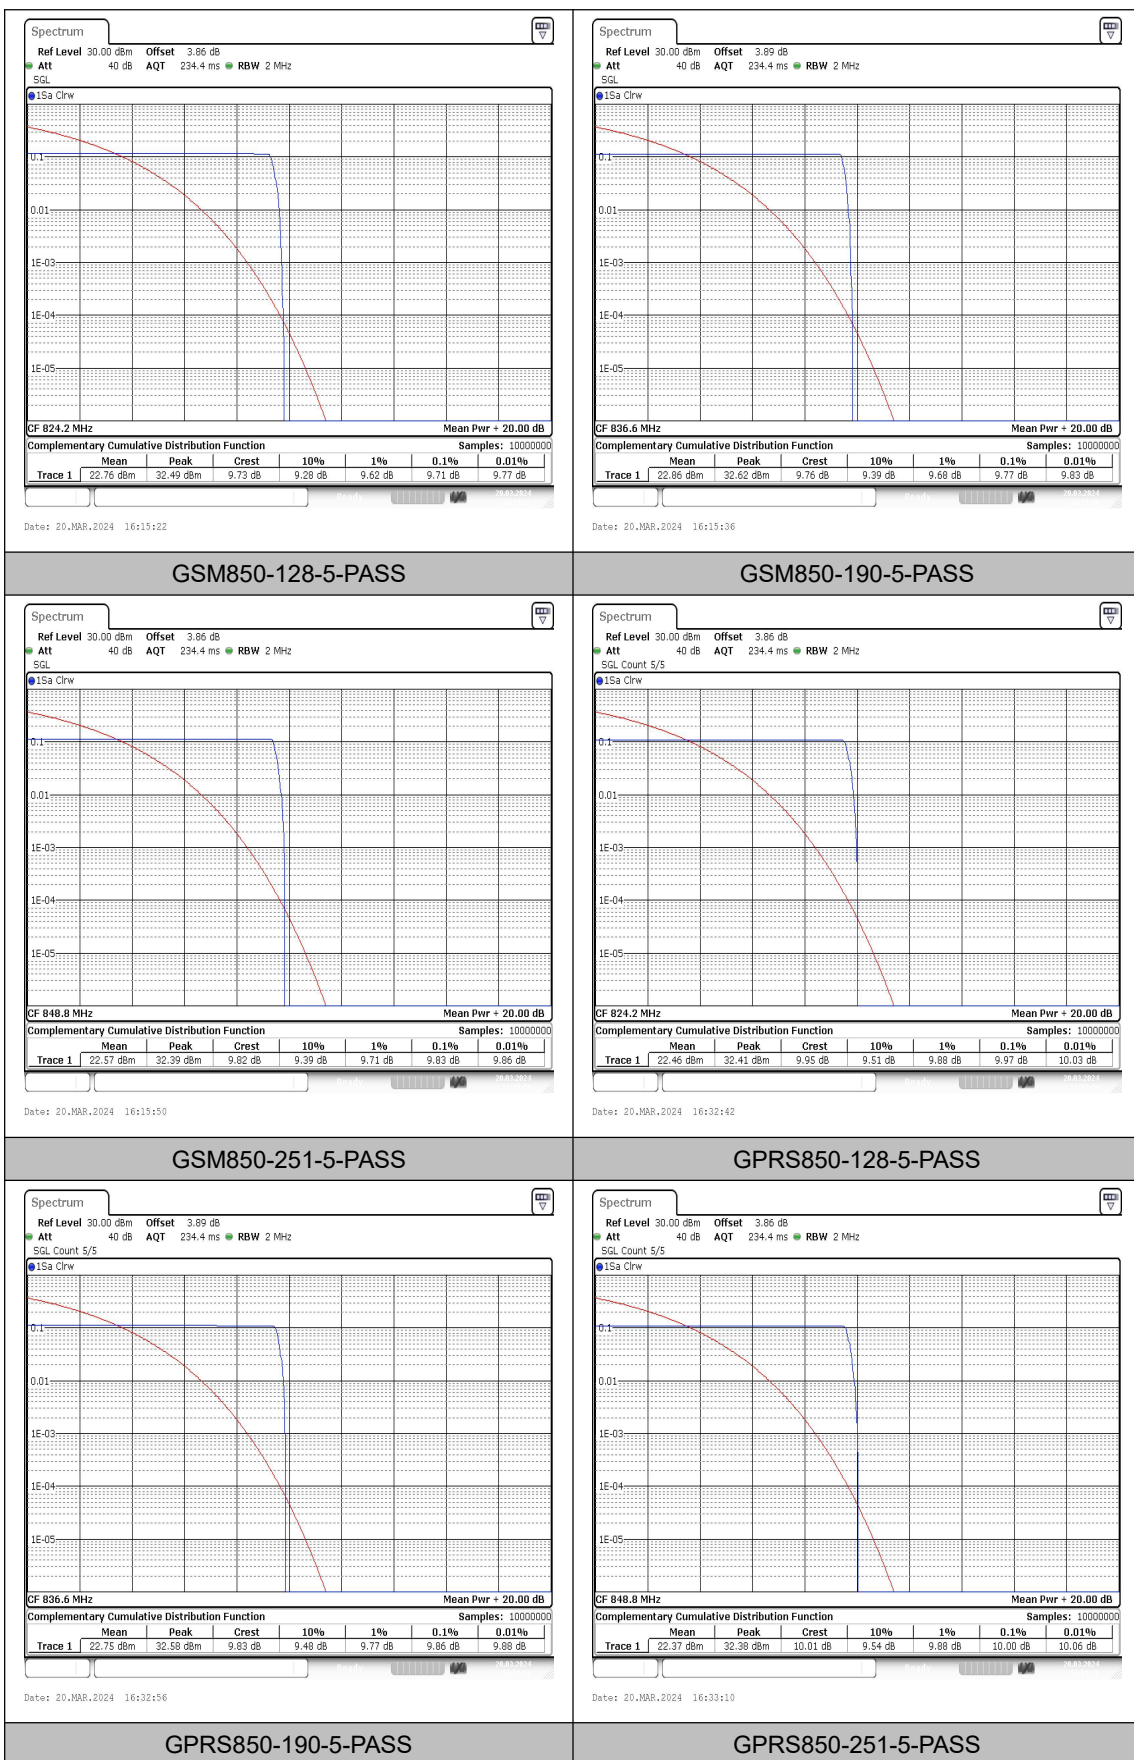

Appendix for GSM850

Product Name: Tablet PC

Model No: ODE001

Appendix A: Average Power Output Data

Test Result

Band	Channel	Power(dBm)	Verdict
GSM850	128	32.67	PASS
GSM850	190	32.67	PASS
GSM850	251	32.49	PASS

Band	Channel	Slot	Power(dBm)	Verdict
GPRS850	128	1	32.68	PASS
GPRS850	128	2	30.35	PASS
GPRS850	128	3	28.35	PASS
GPRS850	128	4	26.30	PASS
GPRS850	190	1	32.61	PASS
GPRS850	190	2	30.51	PASS
GPRS850	190	3	28.47	PASS
GPRS850	190	4	26.41	PASS
GPRS850	251	1	32.44	PASS
GPRS850	251	2	30.39	PASS
GPRS850	251	3	28.51	PASS
GPRS850	251	4	26.27	PASS

Band	Channel	Slot	Power(dBm)	Verdict
EGPRS850	128	1	25.72	PASS
EGPRS850	128	2	24.58	PASS
EGPRS850	128	3	22.65	PASS
EGPRS850	128	4	20.60	PASS
EGPRS850	190	1	25.52	PASS
EGPRS850	190	2	24.37	PASS
EGPRS850	190	3	22.47	PASS
EGPRS850	190	4	20.50	PASS
EGPRS850	251	1	25.24	PASS
EGPRS850	251	2	24.22	PASS
EGPRS850	251	3	22.28	PASS
EGPRS850	251	4	20.16	PASS

Test Graphs

Appendix C: 26dB Bandwidth and Occupied Bandwidth

Test Result

Band	Channel	Occupied Bandwidth (MHz)	26dB Bandwidth (MHz)	Limit (MHz)	Verdict
GSM850	128	0.243	0.32	---	PASS
GSM850	190	0.243	0.32	---	PASS
GSM850	251	0.243	0.32	---	PASS
GPRS850	128	0.241	0.32	---	PASS
GPRS850	190	0.241	0.31	---	PASS
GPRS850	251	0.242	0.31	---	PASS
EGPRS850	128	0.242	0.31	---	PASS
EGPRS850	190	0.242	0.31	---	PASS
EGPRS850	251	0.243	0.31	---	PASS