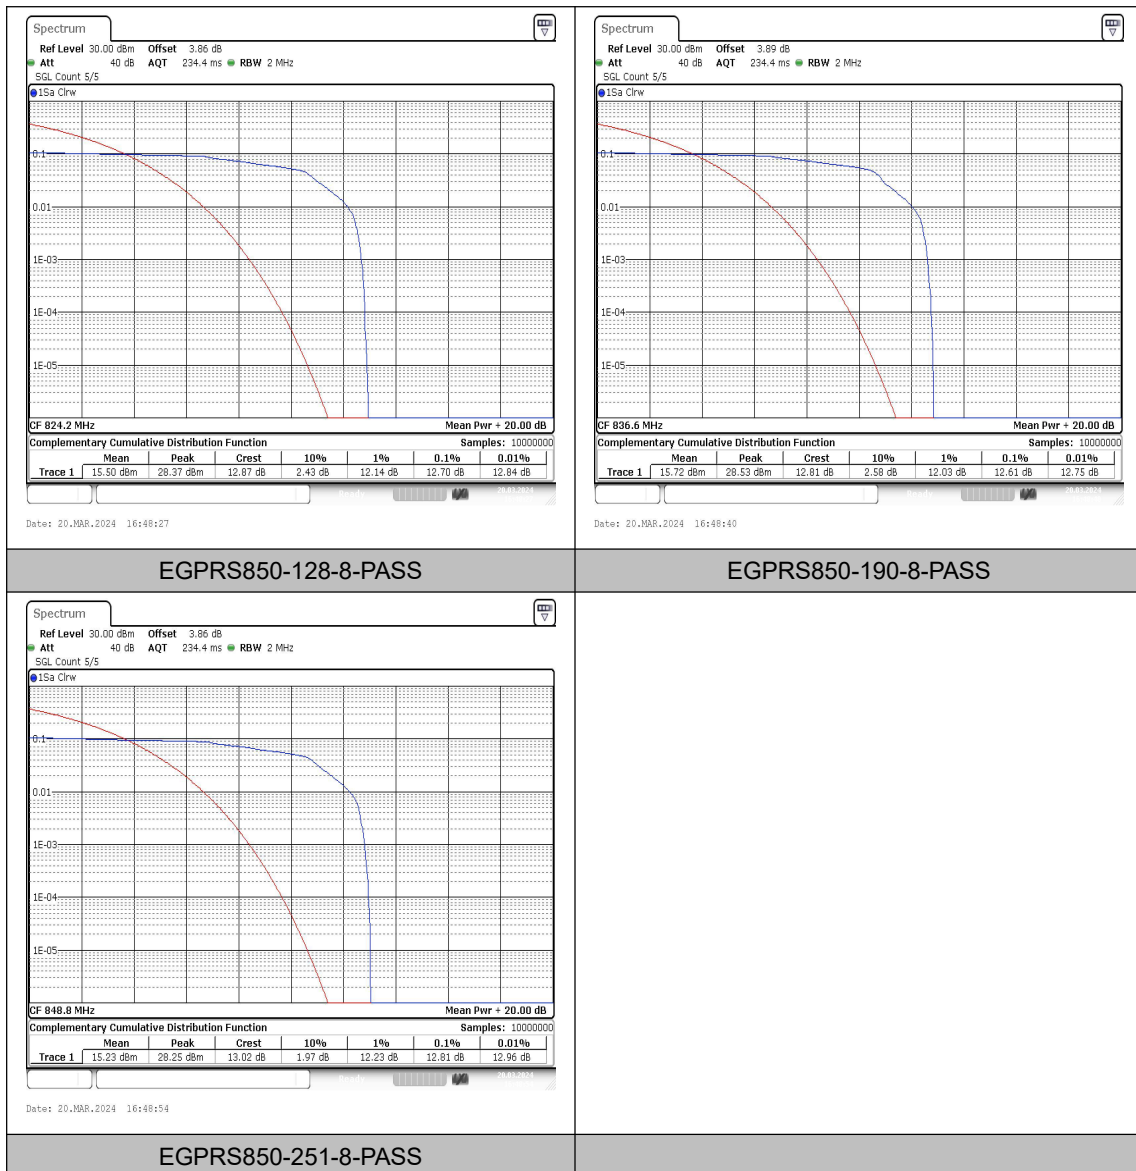

Band	Channel	Slot	Power(dBm)	Verdict
EGPRS850	128	1	25.72	PASS
EGPRS850	128	2	24.58	PASS
EGPRS850	128	3	22.65	PASS
EGPRS850	128	4	20.60	PASS
EGPRS850	190	1	25.52	PASS
EGPRS850	190	2	24.37	PASS
EGPRS850	190	3	22.47	PASS
EGPRS850	190	4	20.50	PASS
EGPRS850	251	1	25.24	PASS
EGPRS850	251	2	24.22	PASS
EGPRS850	251	3	22.28	PASS
EGPRS850	251	4	20.16	PASS

Appendix B: Peak-to-Average Ratio(CCDF)

Test Result

Band	Channel	Result(dB)	Limit(dB)	Verdict
GSM850	128	9.71	13	PASS
GSM850	190	9.77	13	PASS
GSM850	251	9.83	13	PASS
GPRS850	128	9.97	13	PASS
GPRS850	190	9.86	13	PASS
GPRS850	251	10.00	13	PASS
EGPRS850	128	12.70	13	PASS
EGPRS850	190	12.61	13	PASS
EGPRS850	251	12.81	13	PASS

Test Graphs

Appendix C: 26dB Bandwidth and Occupied Bandwidth

Test Result

Band	Channel	Occupied Bandwidth (MHz)	26dB Bandwidth (MHz)	Limit (MHz)	Verdict
GSM850	128	0.243	0.32	---	PASS
GSM850	190	0.243	0.32	---	PASS
GSM850	251	0.243	0.32	---	PASS
GPRS850	128	0.241	0.32	---	PASS
GPRS850	190	0.241	0.31	---	PASS
GPRS850	251	0.242	0.31	---	PASS
EGPRS850	128	0.242	0.31	---	PASS
EGPRS850	190	0.242	0.31	---	PASS
EGPRS850	251	0.243	0.31	---	PASS