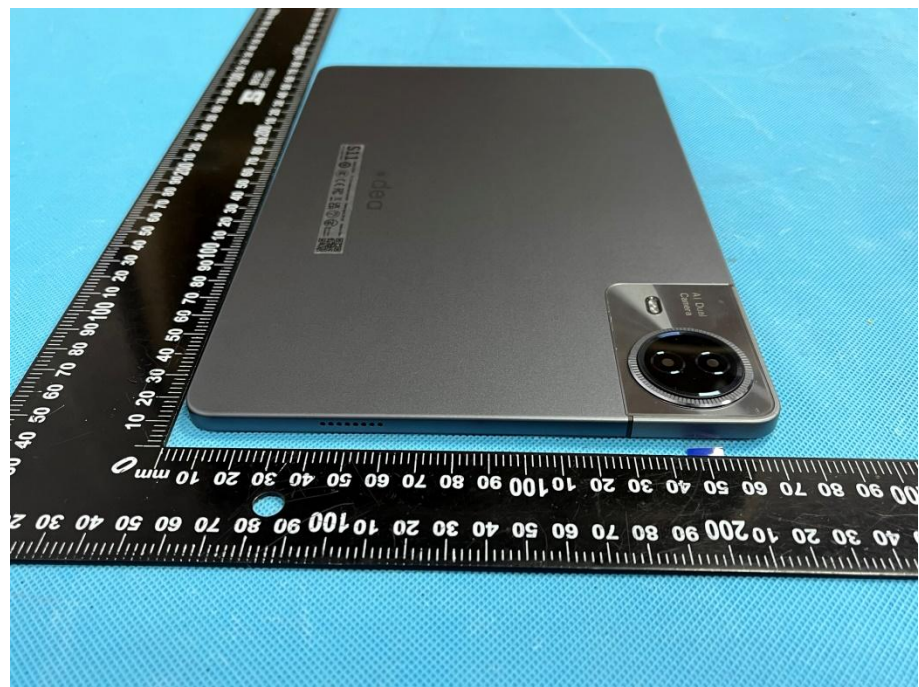

EXHIBIT 2 - EUT EXTERNAL PHOTOGRAPHS

<p>EUT View 1</p>	 A photograph showing the front view of a black smartphone. The phone is centered on a light blue textured background. A black ruler with white markings is placed vertically to the left of the phone and horizontally below it. The ruler shows measurements in millimeters and centimeters. The phone's screen is dark and appears to be off.
<p>EUT View 2</p>	 A photograph showing the back view of a silver smartphone. The phone is centered on a light blue textured background. A black ruler with white markings is placed vertically to the left of the phone and horizontally below it. The ruler shows measurements in millimeters and centimeters. The back of the phone features a camera lens and a flash in the top right corner. The word "idea" is printed in the center, and "S11" is printed near the bottom. A QR code and various certification logos are also visible near the bottom.

EUT View 3

EUT View 4

EUT View 5

EUT View 6

EUT View 7