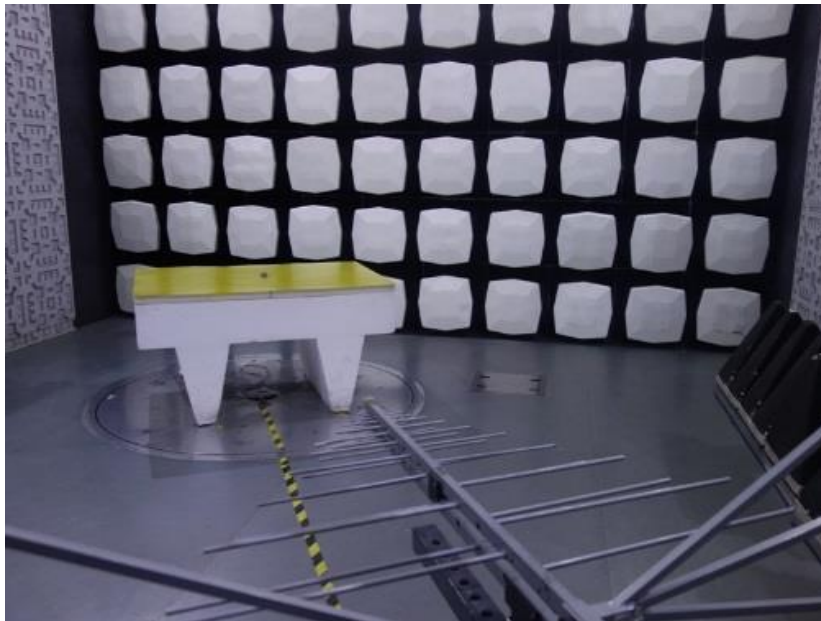

Test Setup Photos-FCC

Applicant:	Bestway Inflatables & Material Corp.
Address of Applicant:	No. 3065 Cao An Road, Shanghai, China
Equipment Under Test (EUT):	
Product Name:	Remote Control
Model No.:	P61232

1 Contents

	Page
1 CONTENTS.....	2
2 EQUIPMENT UNDER TEST PICTURES	3
2.1 Radiated Emission Test Setup	3

2 EQUIPMENT UNDER TEST PICTURES

2.1 Radiated Emission Test Setup

Below 30MHz

30MHz to 1GHz

Above 1GHz

Zoom: