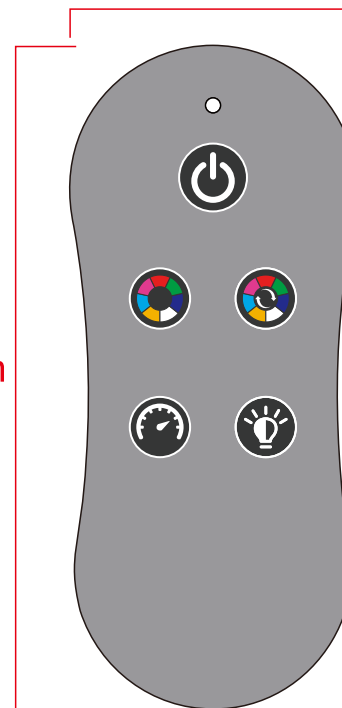

Label location

scale 1:1

37.8mm

PANTONE

Cool Gray 7C

A

8-541488-0-04-4-0713-0403-0408-0409
J5-VF-2016-8-10437

The Comfortable, Affordable, Go-Anywhere Spa!

B

8-541488-0-04-4-0713-0403-0408-0409
J5-VF-2016-8-10437

SalüSpa Paris

TEAM LIFT

Soft-Touch Control Panel

Insulated Inflatable Top Cover

Color Changing LED's

INCLUDES

Remote Included

INFLATED SIZE: 77IN. x 26IN. / 1.96M x 66CM

PATENT PENDING

WARNING: Do not use under supervision of children.

One SPA, One Pump, One Chemical Floater

SalüSpa Paris

TEAM LIFT

Soothing Massage Action

DIGITAL CONTROL PANEL

EASY SET UP

1. INFLATE WITH PUMP

2. ATTACH PUMP

3. FILL WITH WATER

SPECIFICATIONS

Item No.	F24148E
Capacity	4-6 Adults
Water Capacity (SPH)	213 Gal (800 L)
Inflated Size	77in. x 26in. (1.96m x 66cm)
Filter Weight	1.85 Lb. (840 g)
Actual Water Filter	350 Gal (1325 L)
Heating System	Approx. 2-3 F/H (1.0-1.5 C/H)
Max. Heat Capacity	15A F (46 C)