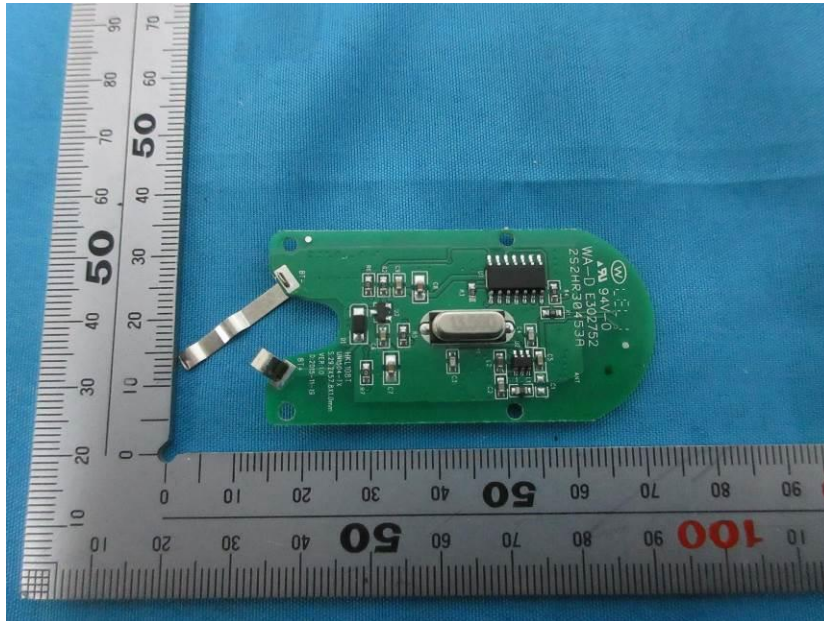

## **Internal Photos**

<b>Applicant:</b>	Bestway Inflatables & Material Corp.
<b>Address of Applicant:</b>	No. 3065 Cao An Road, Shanghai, China
<b>Equipment Under Test (EUT):</b>	
<b>Product Name:</b>	Remote Control
<b>Model No.:</b>	P61232