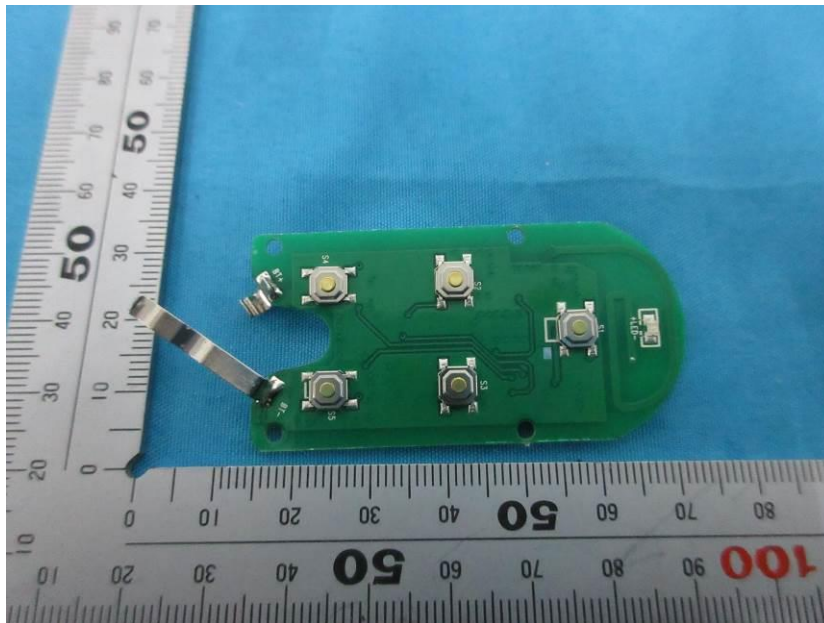

## **Internal Photos**

<b>Applicant:</b>	Bestway Inflatables & Material Corp.
<b>Address of Applicant:</b>	No. 3065 Cao An Road, Shanghai, China
<b>Equipment Under Test (EUT):</b>	
<b>Product Name:</b>	Remote Control
<b>Model No.:</b>	P61232