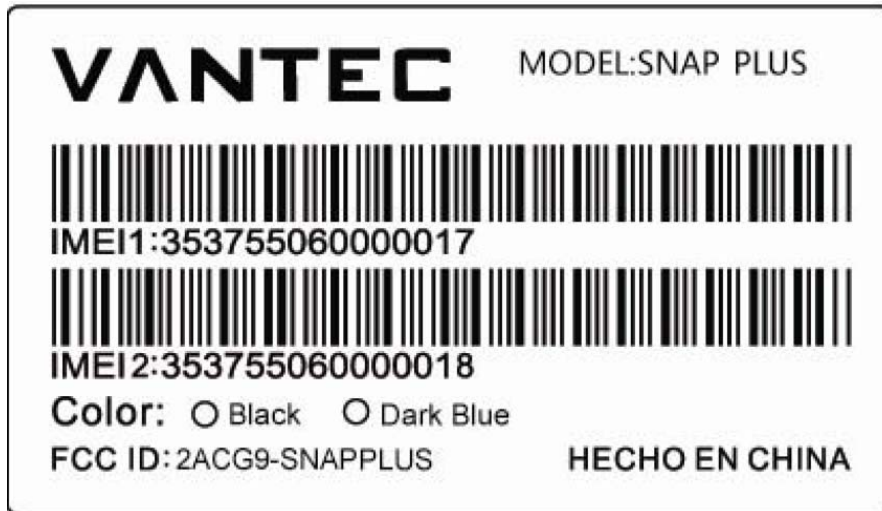

EXHIBIT A - FCC ID LABEL AND LOCATION

FCC ID Label

FCC ID Label Location Information

The label shown shall be permanently affixed at a conspicuous location on the device and be readily visible to the user at the time purchase (Labeling requirements per 2.925)