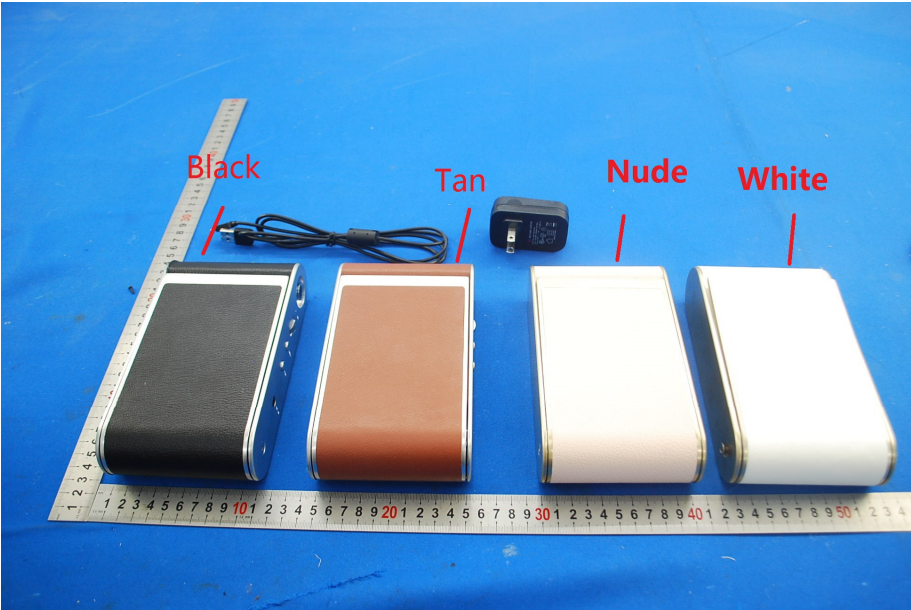

# 1 Photographs - EUT Constructional Details

Test Model No.: TED BAKER FASTNET Bluetooth Speaker Silver / Black

**SWITCHING ADAPTER**  
Model No: GQ07-050150-AU  
Input: 100-240V~ 50/60Hz 0.3A Max  
Output: 5.0V --- 1.5A P1⊕ P4⊖  
LISTED  
UL US E336751  
3SN7  
MADE IN CHINA  
1404GQ

**SWITCHING ADAPTER**  
Model No: GQ07-050150-AU  
Input: 100-240V~ 50/60Hz 0.3A Max  
Output: 5.0V --- 1.5A P1⊕ P4⊖  
LISTED  
UL US E336751  
3SN7  
MADE IN CHINA  
1404GQ