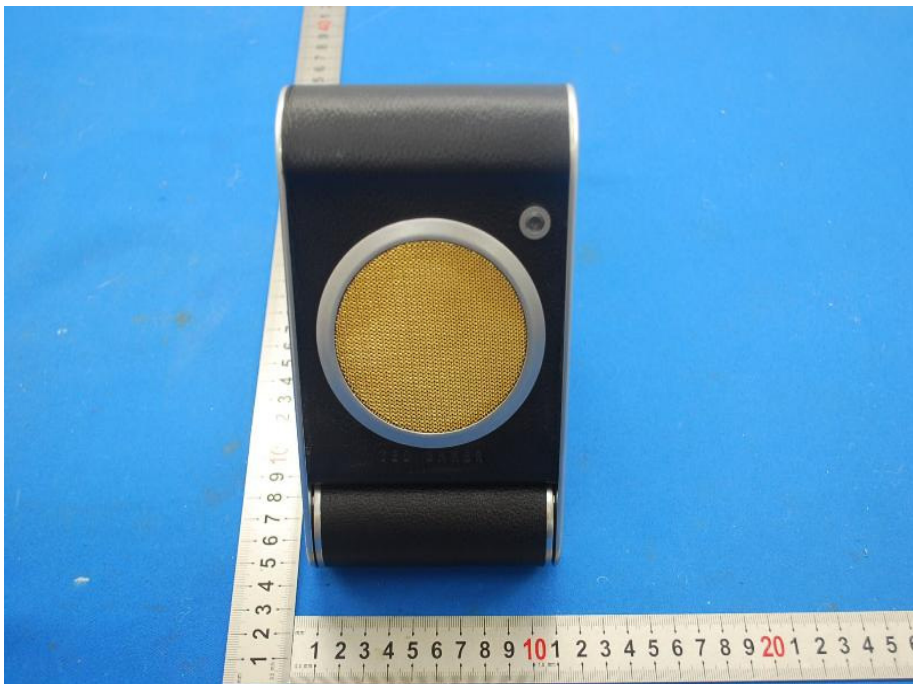

# 1 Photographs - EUT Constructional Details

Test Model No.: TED BAKER FASTNET Bluetooth Speaker Silver / Black

**SWITCHING ADAPTER**  
Model No: GQ07-050150-AU  
Input: 100-240V~ 50/60Hz 0.3A Max  
Output: 5.0V --- 1.5A P1⊕ P4⊖  
LISTED  
UL US E336751  
3SN7  
MADE IN CHINA  
1404GQ

**SWITCHING ADAPTER**  
Model No: GQ07-050150-AU  
Input: 100-240V~ 50/60Hz 0.3A Max  
Output: 5.0V --- 1.5A P1⊕ P4⊖  
LISTED  
UL US E336751  
3SN7  
MADE IN CHINA  
1404GQ