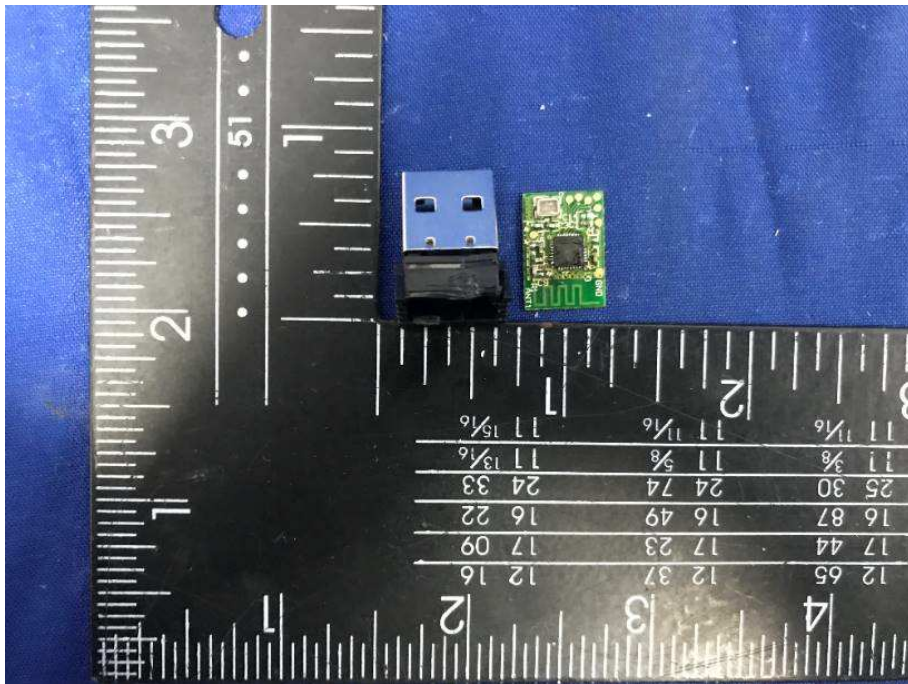

FCC ID: 2ACFQRCV-131R

Antenna