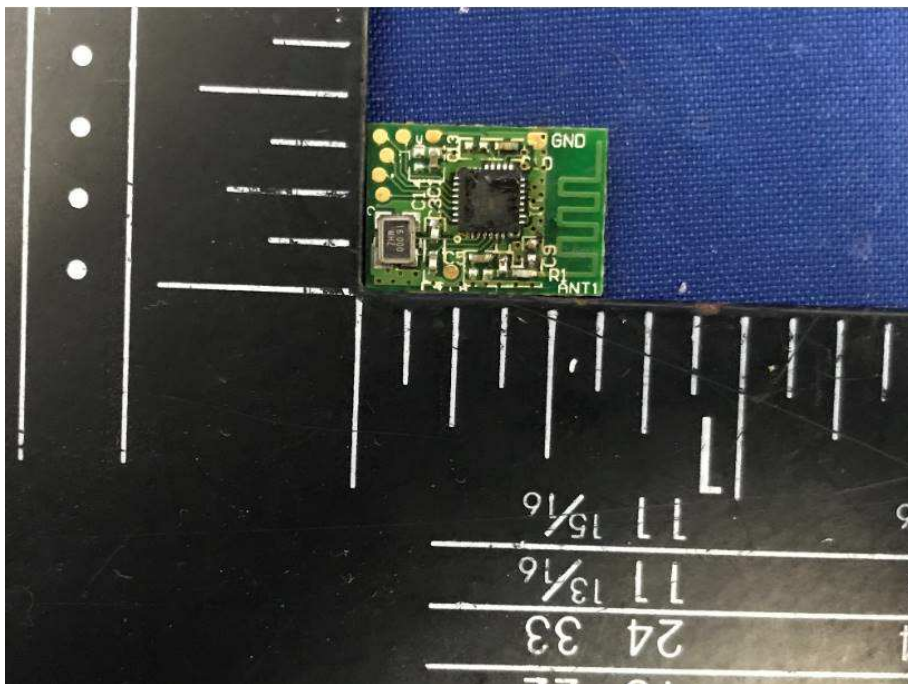

FCC ID: 2ACFQRCV-131R

Antenna