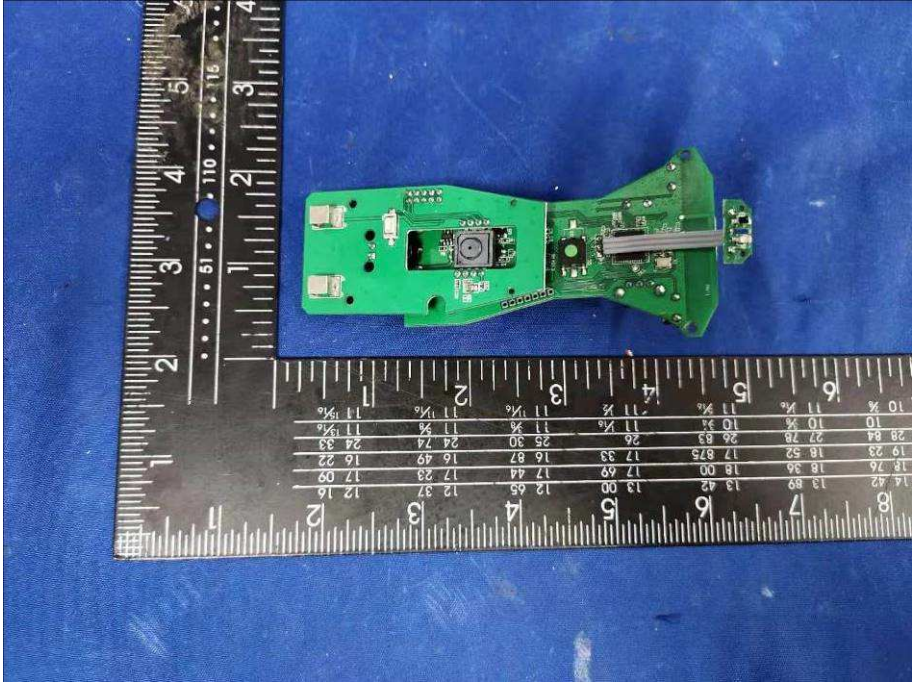

FCC ID: 2ACFQGYM1100A

Antenna