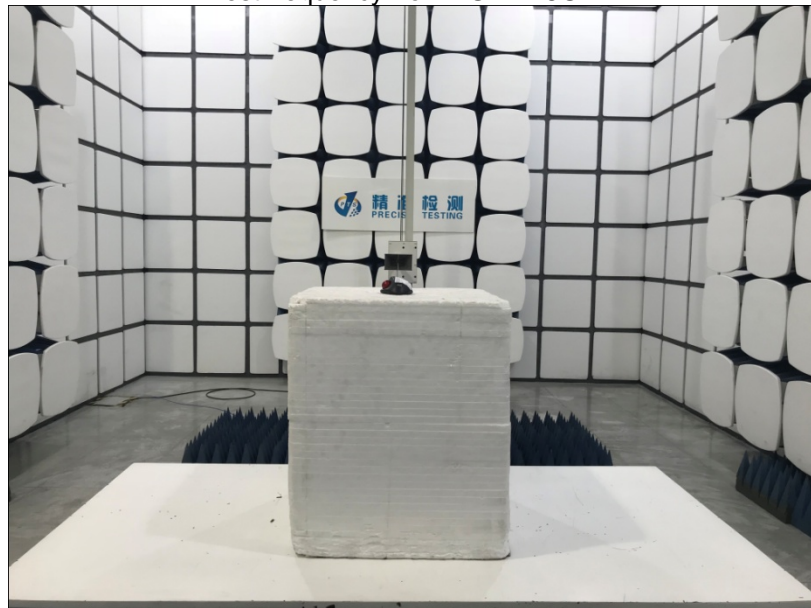

Radiated Spurious Emissions
Test Frequency From 30MHz-1000MHz

Test frequency from 1GHz-18GHz

Test frequency from 18GHz-25GHz