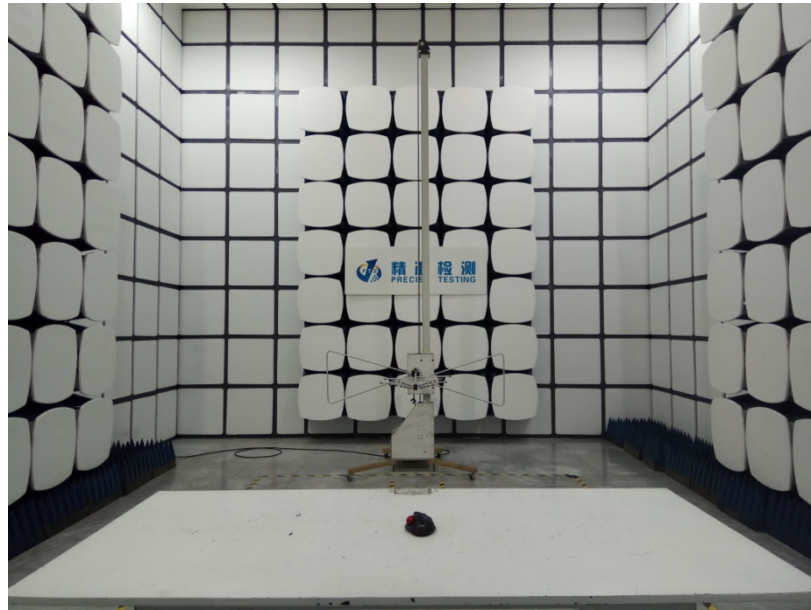

Radiated Spurious Emissions
Test Frequency From 30MHz-1000MHz

Test frequency from 1GHz-18GHz

Test frequency from 18GHz-25GHz