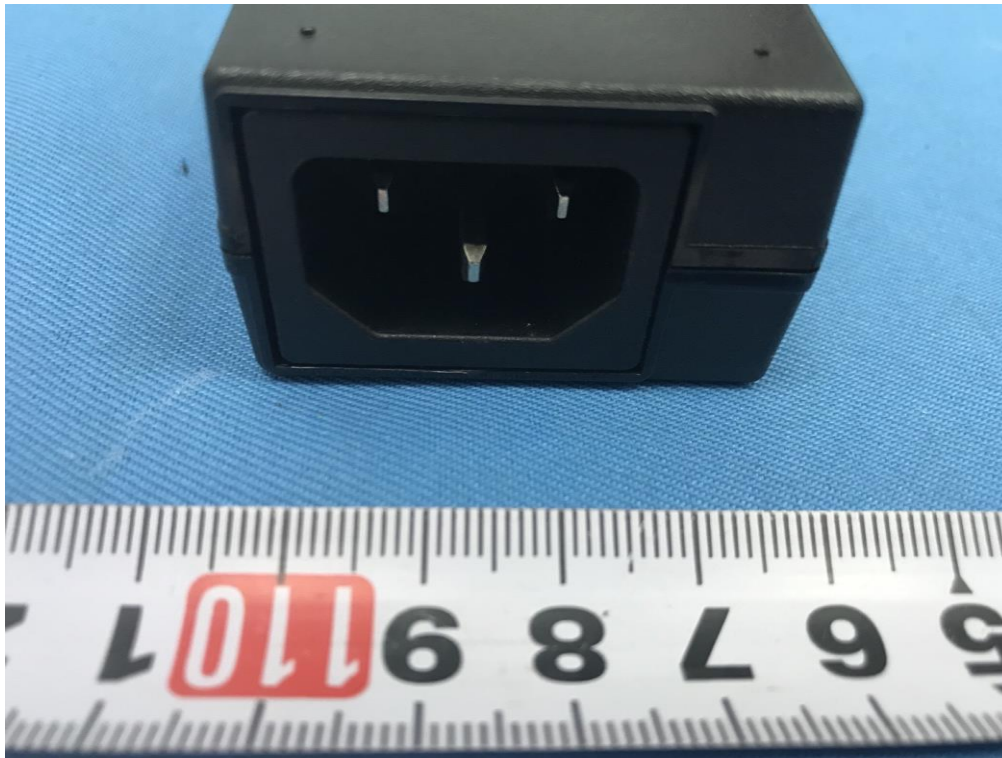

ATTACHMENT

PHOTOGRAPHS OF EUT

Model: EA10731J-120

Model: EA10731J-120

Model: DPS-65VB

Model: DPS-65VB