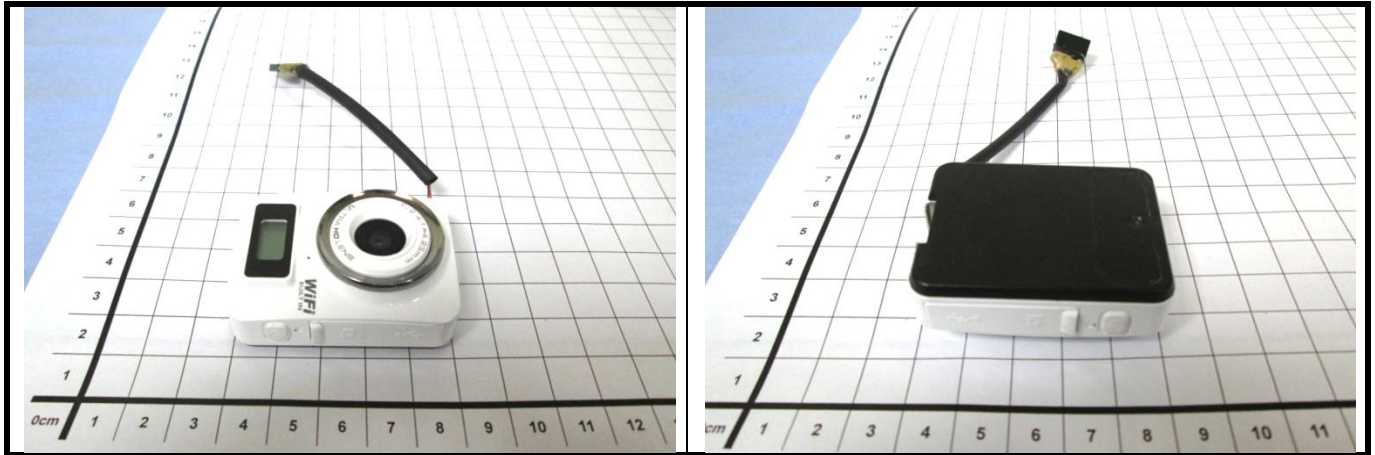

Appendix D. Photographs of EUT and Setup

<Photographs of EUT>

<Antenna Location>

Antenna	To Top Side (mm)	To Bottom Side (mm)	To Left Side (mm)	To Right Side (mm)
WLAN	40.35	2.35	21.25	3.25

FCC SAR Test Report

<Photographs of SAR Setup>