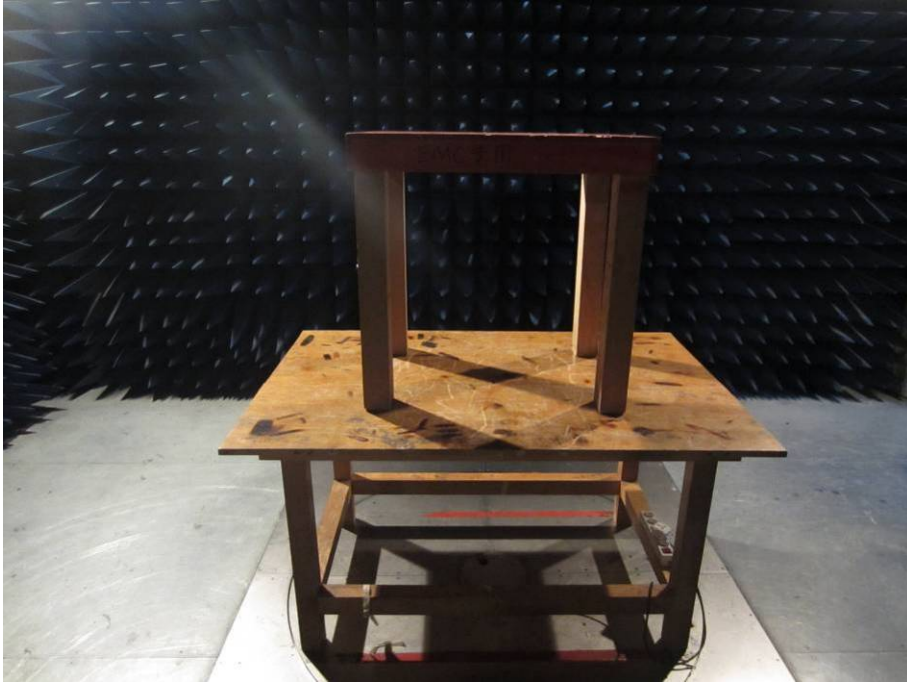

RADIATED EMISSION TEST SETUP (30 MHz to 1 GHz) FROM 1M-HEIGHT TEST TABLE

RADIATED EMISSION TEST SETUP (ABOVE 1 GHz) FROM 1.5M-HEIGHT TEST TABLE

1. 5M-HEIGHT TEST TABLE FOR RADIATED EMISSION TEST SETUP (ABOVE 1 GHz)

AC POWER LINE CONDUCTED EMISSION

RADIO FREQUENCY