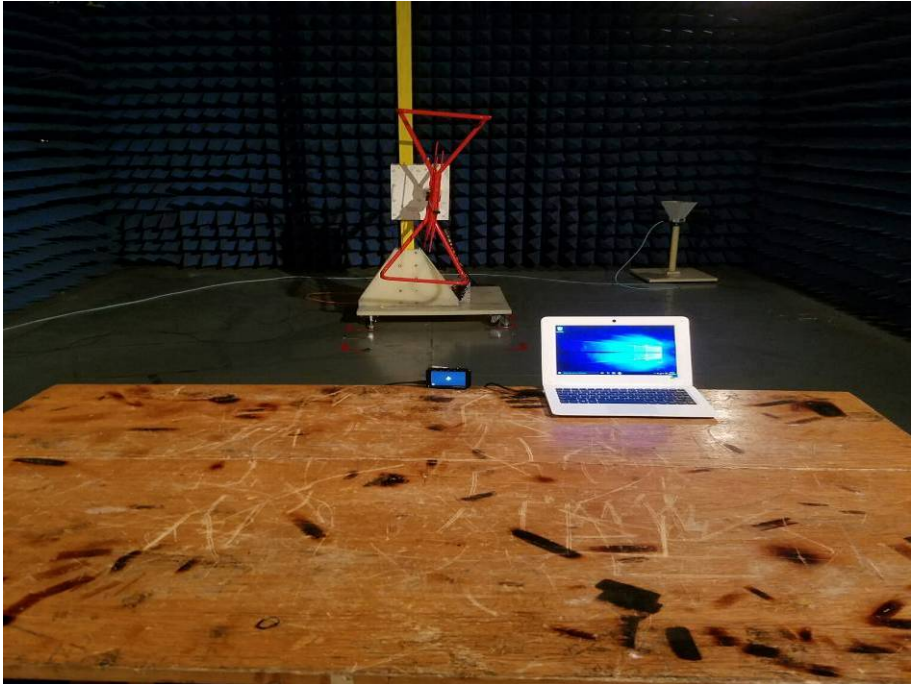

RADIATED EMISSION TEST SETUP (30 MHz to 1 GHz) FROM 1M-HEIGHT TEST TABLE

RADIATED EMISSION TEST SETUP (ABOVE 1 GHz) FROM 1.5M-HEIGHT TEST TABLE

1. 5M-HEIGHT TEST TABLE FOR RADIATED EMISSION TEST SETUP (ABOVE 1 GHz)

AC POWER LINE CONDUCTED EMISSION

RADIO FREQUENCY