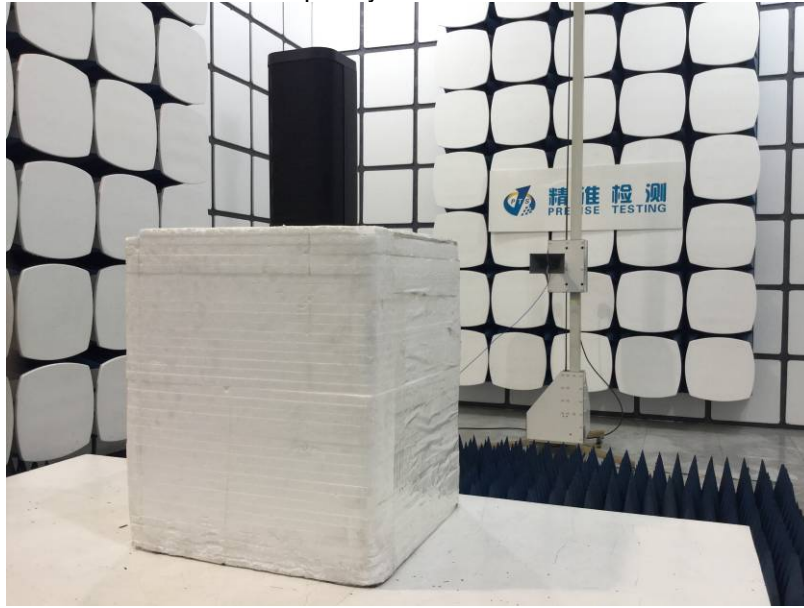

### Conducted Emissions

### Radiated Spurious Emissions Test Frequency From 30MHz-1000MHz

Test frequency from 1GHz-18GHz

Test frequency from 18GHz-25GHz