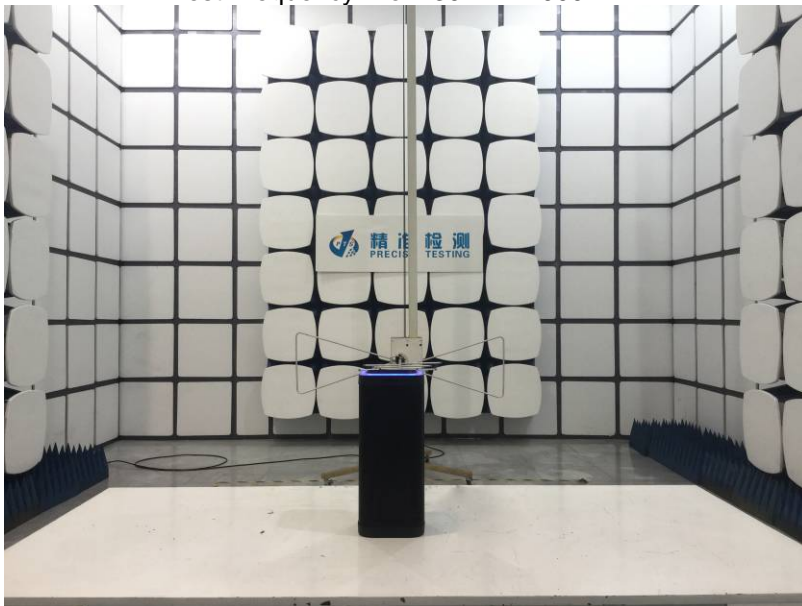

### Conducted Emissions

### Radiated Spurious Emissions Test Frequency From 30MHz-1000MHz

Test frequency from 1GHz-18GHz

Test frequency from 18GHz-25GHz