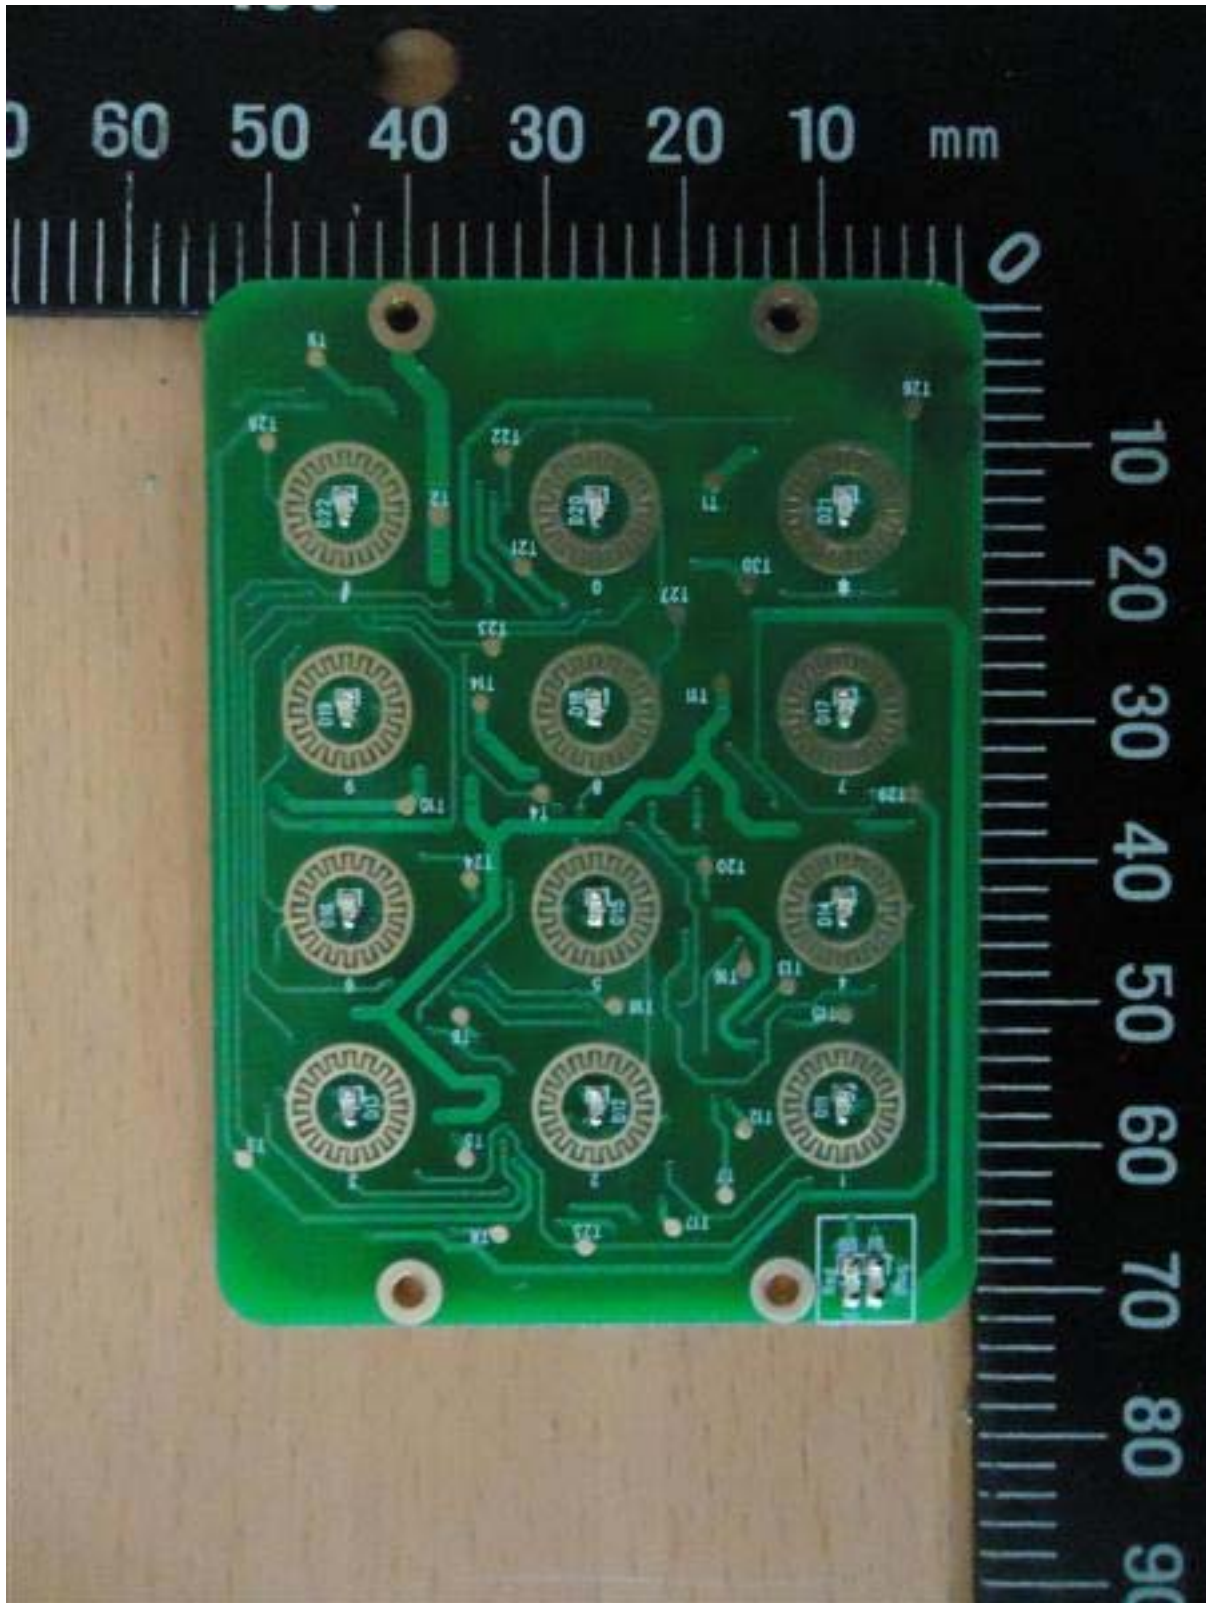

Worldwide Testing Services(Taiwan) Co., Ltd.

Registration number: W6M21405-14149-FCC

FCC ID: 2ACEYXCE9000

Internal Photos

Worldwide Testing Services(Taiwan) Co., Ltd.

Registration number: W6M21405-14149-FCC
FCC ID: 2ACEYXCE9000

Worldwide Testing Services(Taiwan) Co., Ltd.

Registration number: W6M21405-14149-FCC
FCC ID: 2ACEYXCE9000

Registration number: W6M21405-14149-FCC
FCC ID: 2ACEYXCE9000

Worldwide Testing Services(Taiwan) Co., Ltd.