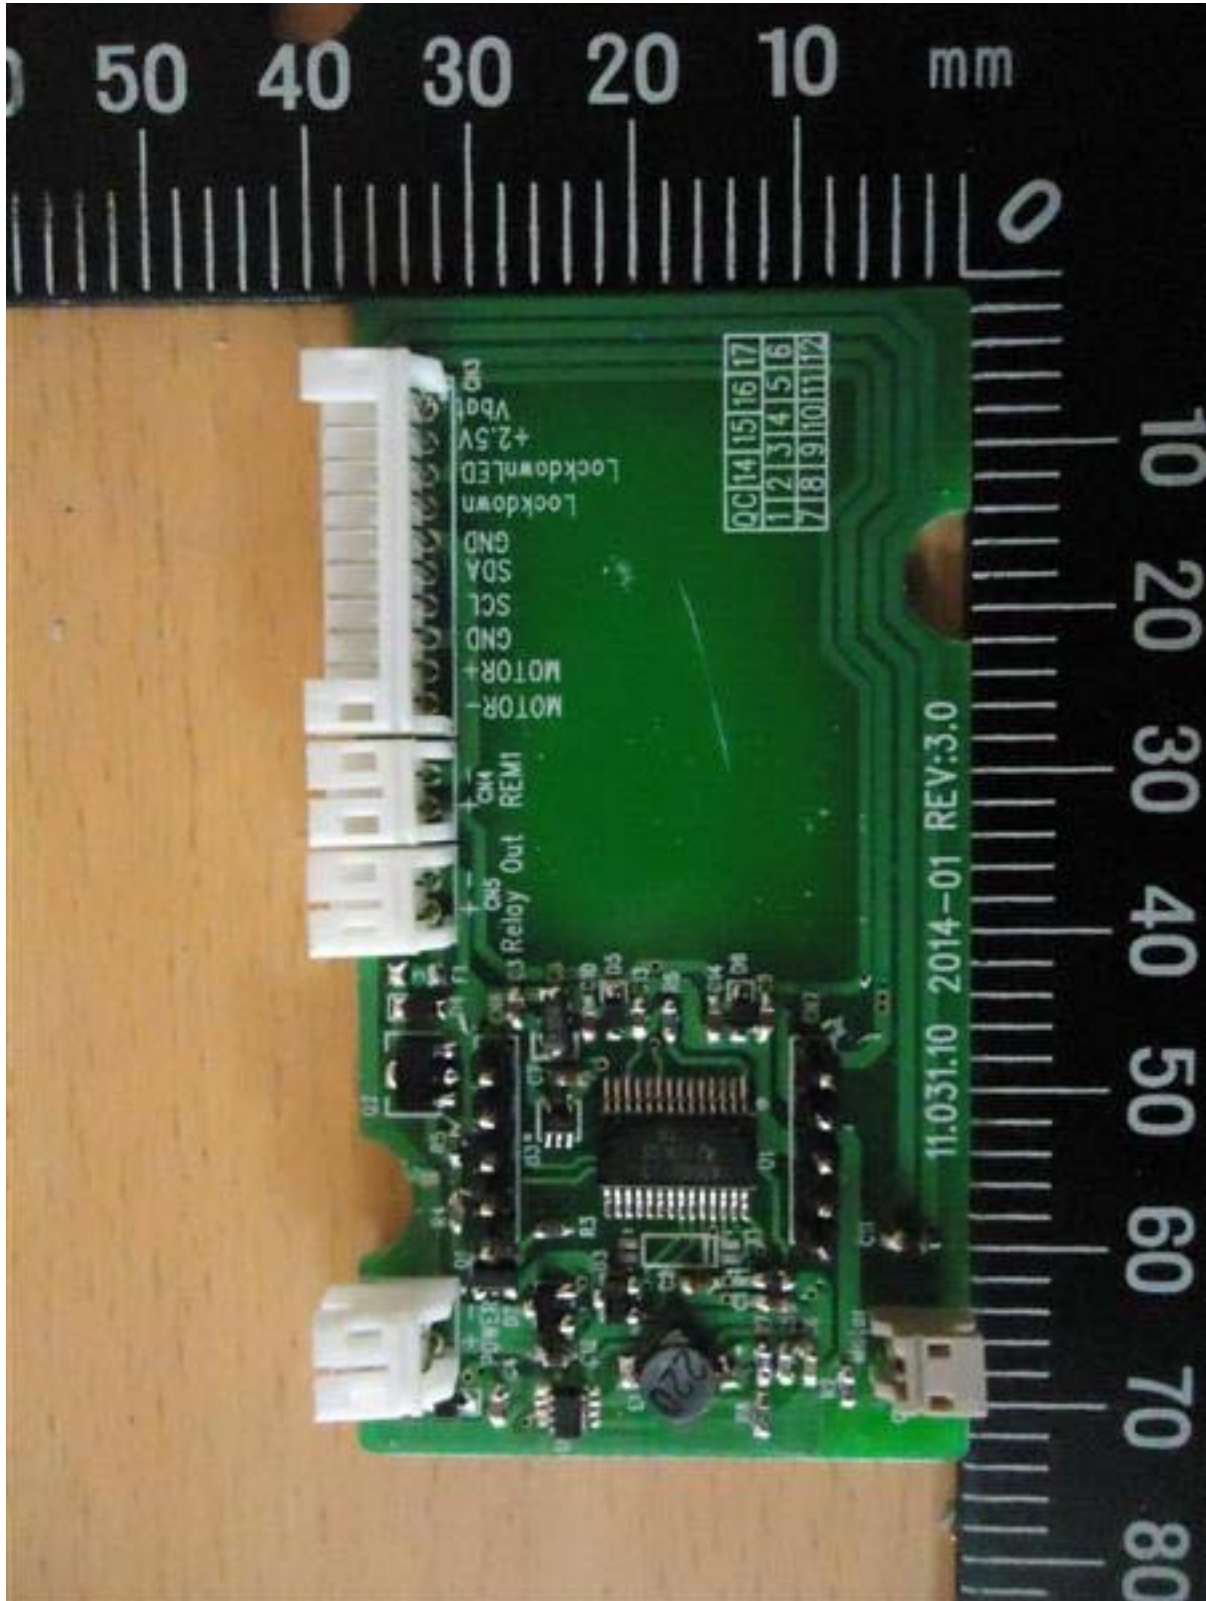

Registration number: W6M21405-14149-FCC
FCC ID: 2ACEYXCE9000