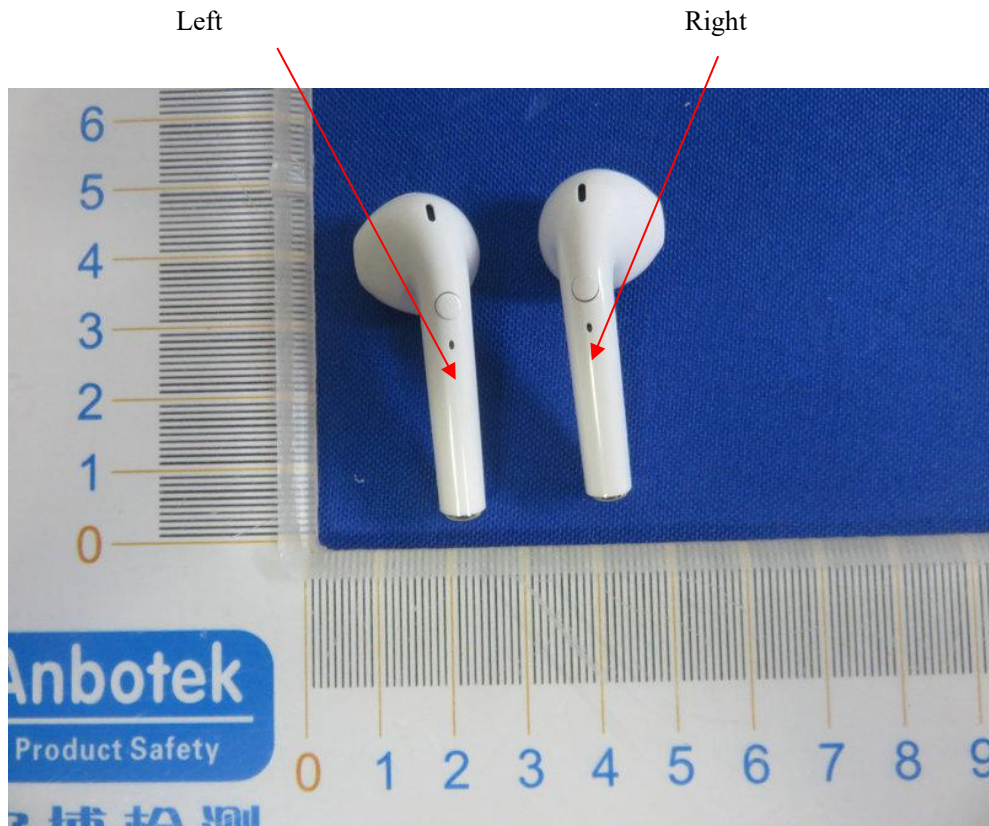

Label Location On EUT

Label

FCC ID: 2ACE5-XBUDS