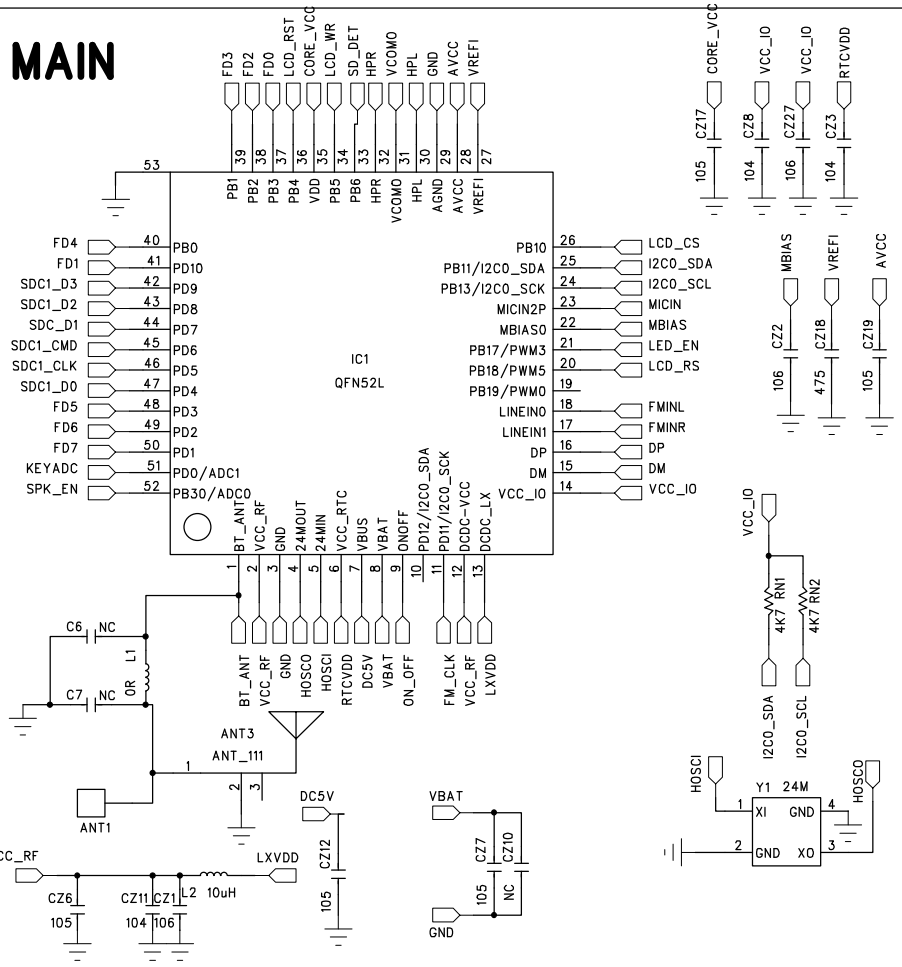

MAIN

MIC

PA PJ

RADIO

FM (RX)

POWER & KEY

LCM

TF