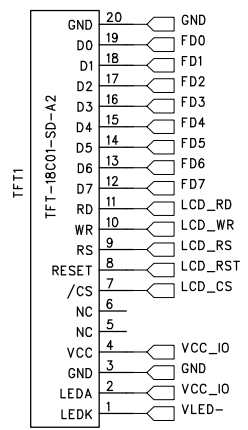

MAIN

MIC

PA PJ

RADIO

FM (RX)

POWER & KEY

LCM

TF