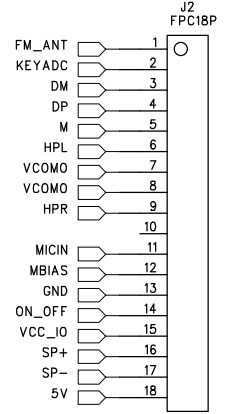

MAIN

MIC

PA PJ

RADIO

FM (RX)

POWER & KEY

LCM

TF