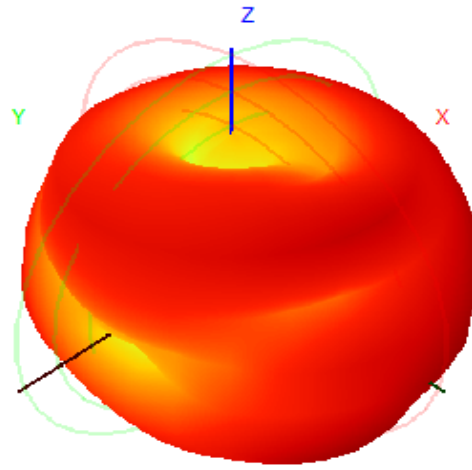

# Antenna Specification

Name: QM-CF38

Manufacturer:

TELEPHONE EST (HK) CO., LTD

Room 709,7F, FuLi tianhe commercial building, Linhe East Road and tianhe district, Guangzhou, China

<b>Frequency (MHz)</b>	2400.0	2450.0	2500.0
<b>Efficiency (dBi)</b>	-3.92	-4.97	-6.60
<b>Gain (dBi)</b>	-0.58	-1.96	-3.47
<b>Efficiency (%)</b>	19.75	15.54	10.66

2400MHz

Back View

2450MHz

Back View

2500 MHz

Back View

Photo