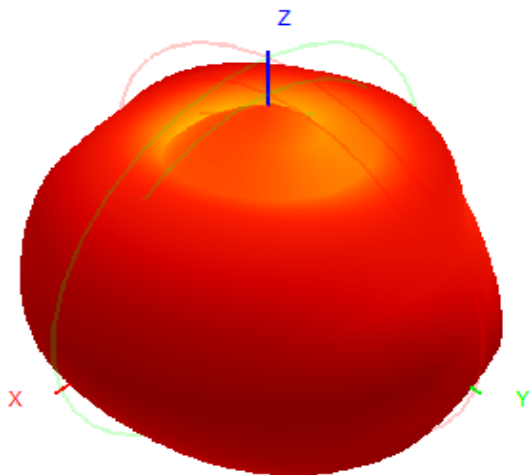

# Antenna Specification

Name: QM-CF38

Manufacturer:

TELEPHONE EST (HK) CO., LTD

Room 709,7F, FuLi tianhe commercial building, Linhe East Road and tianhe district, Guangzhou, China

<b>Frequency (MHz)</b>	2400.0	2450.0	2500.0
<b>Efficiency (dBi)</b>	-3.92	-4.97	-6.60
<b>Gain (dBi)</b>	-0.58	-1.96	-3.47
<b>Efficiency (%)</b>	19.75	15.54	10.66

2400MHz

Back View

2450MHz

Back View

2500 MHz

Back View

Photo