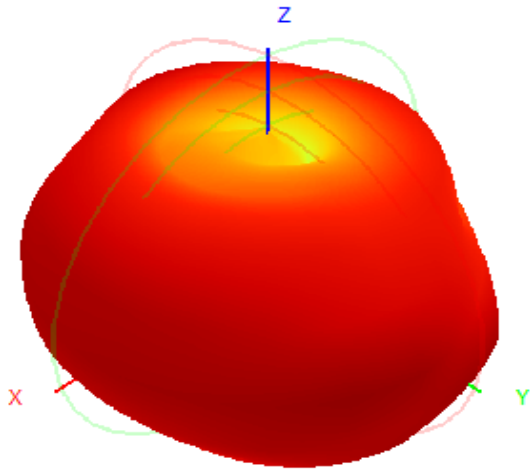

# Antenna Specification

Name: QM-CF38

Manufacturer:

TELEPHONE EST (HK) CO., LTD

Room 709,7F, FuLi tianhe commercial building, Linhe East Road and tianhe district, Guangzhou, China

<b>Frequency (MHz)</b>	2400.0	2450.0	2500.0
<b>Efficiency (dBi)</b>	-3.92	-4.97	-6.60
<b>Gain (dBi)</b>	-0.58	-1.96	-3.47
<b>Efficiency (%)</b>	19.75	15.54	10.66

2400MHz

Back View

2450MHz

Back View

2500 MHz

Back View

Photo