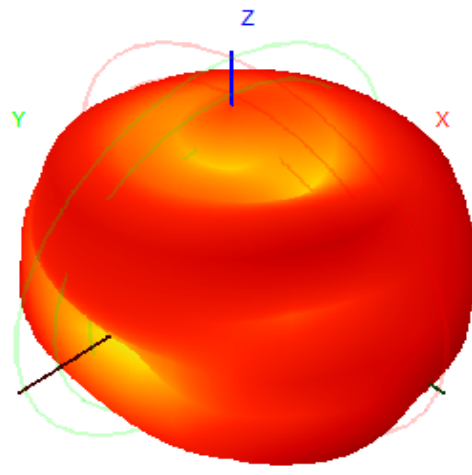

# Antenna Specification

Name: QM-CF38

Manufacturer:

TELEPHONE EST (HK) CO., LTD

Room 709,7F, FuLi tianhe commercial building, Linhe East Road and tianhe district, Guangzhou, China

<b>Frequency (MHz)</b>	2400.0	2450.0	2500.0
<b>Efficiency (dBi)</b>	-3.92	-4.97	-6.60
<b>Gain (dBi)</b>	-0.58	-1.96	-3.47
<b>Efficiency (%)</b>	19.75	15.54	10.66

2400MHz

Back View

2450MHz

Back View

2500 MHz

Back View

Photo