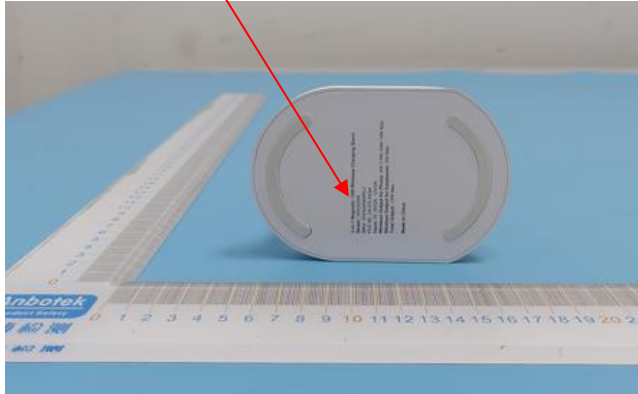

Label Location On EUT

Label

2-in-1 Magnetic 15W Wireless Charging Stand Model: 2IHQI2056
SKU: 2IHQI2056W0L2
FCC ID: 2ACE5-IHQI4
Input: DC 9V/2A, 12V/2A
Wireless Output for Phone: 5W-7.5W-10W-15W Max Wireless
Output for Earphones: 5W Max
Total Output: 15W Max
Made in China