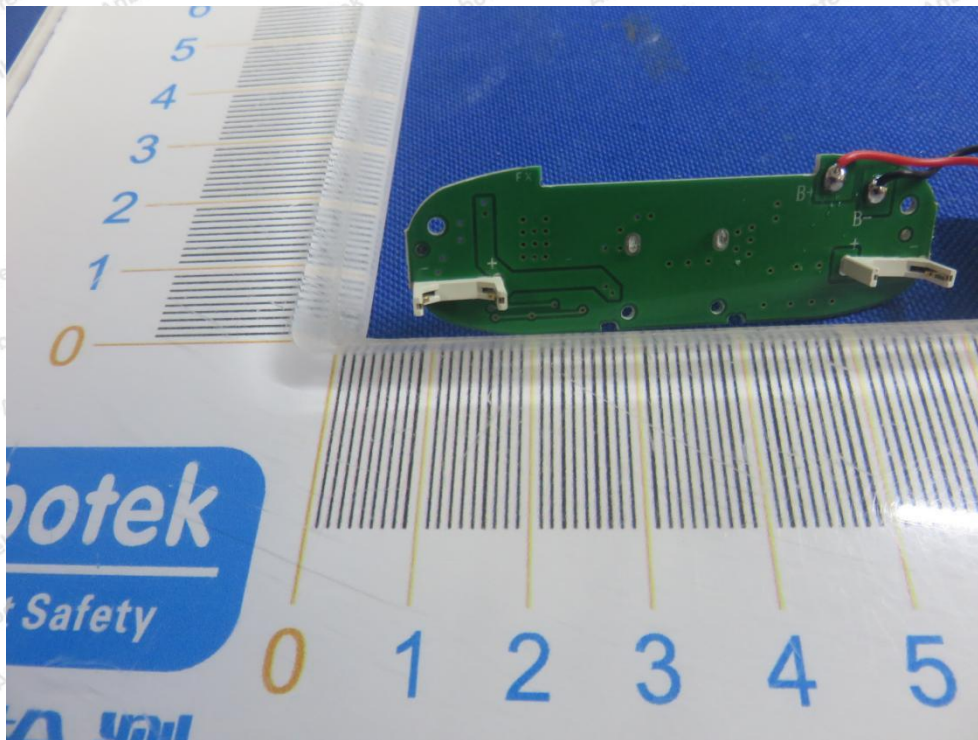

Anbotek

Product Safety

Shenzhen Anbotek Compliance Laboratory Limited

Address: 1/F., Building D, Sogood Science and Technology Park, Sanwei Community, Hangcheng Street, Bao'an District, Shenzhen, Guangdong, China.

Tel: (86) 755-26066440 Fax: (86) 755-26014772 Email: service@anbotek.com

Hotline
400-003-0500
www.anbotek.com