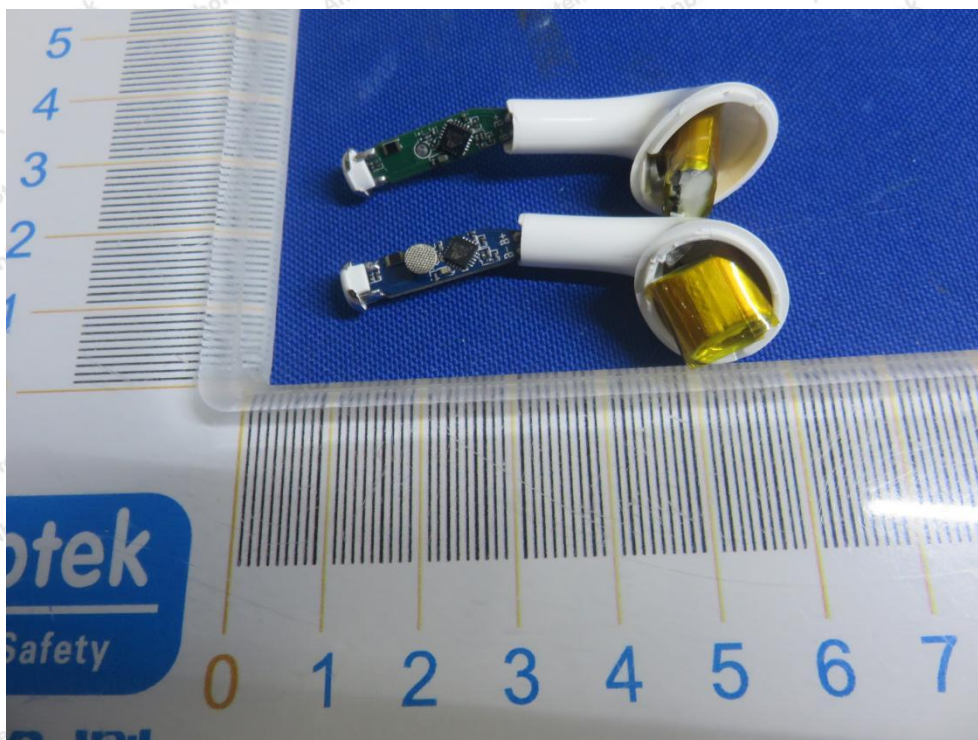

FCC ID: 2ACE5-ANCX

Shenzhen Anbotek Compliance Laboratory Limited

Address: 1/F., Building D, Sogood Science and Technology Park, Sanwei Community, Hangcheng Street, Bao'an District, Shenzhen, Guangdong, China.