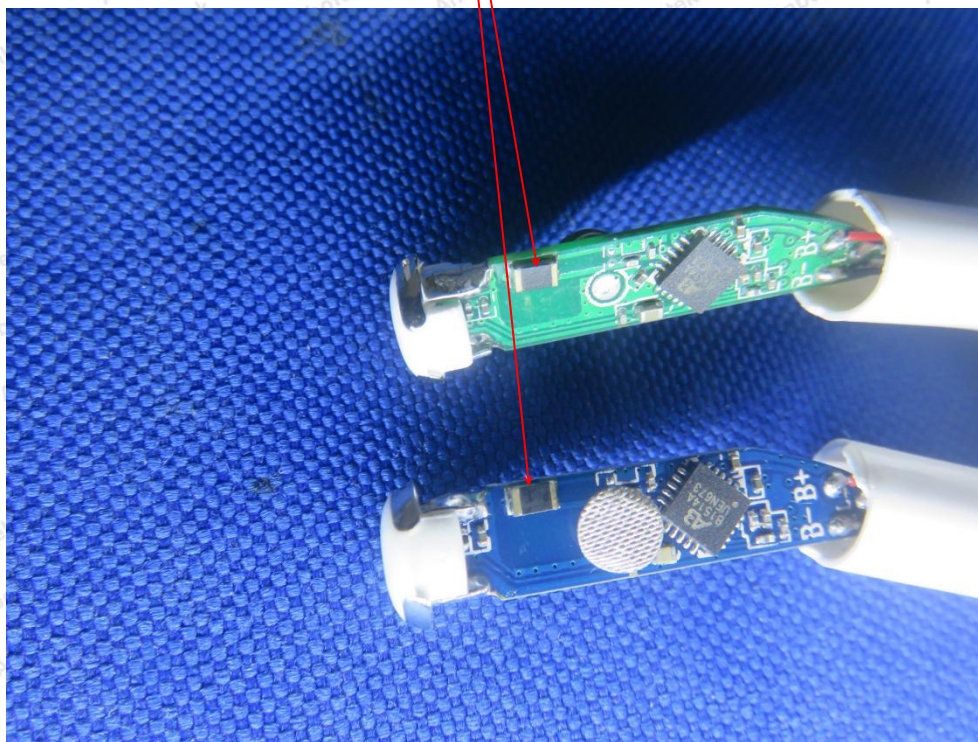

ANT

Shenzhen Anbotek Compliance Laboratory Limited

Address: 1/F., Building D, Sogood Science and Technology Park, Sanwei Community, Hangcheng Street, Bao'an District, Shenzhen, Guangdong, China.

Tel: (86) 755-26066440 Fax: (86) 755-26014772 Email: service@anbotek.com

Hotline
400-003-0500
www.anbotek.com