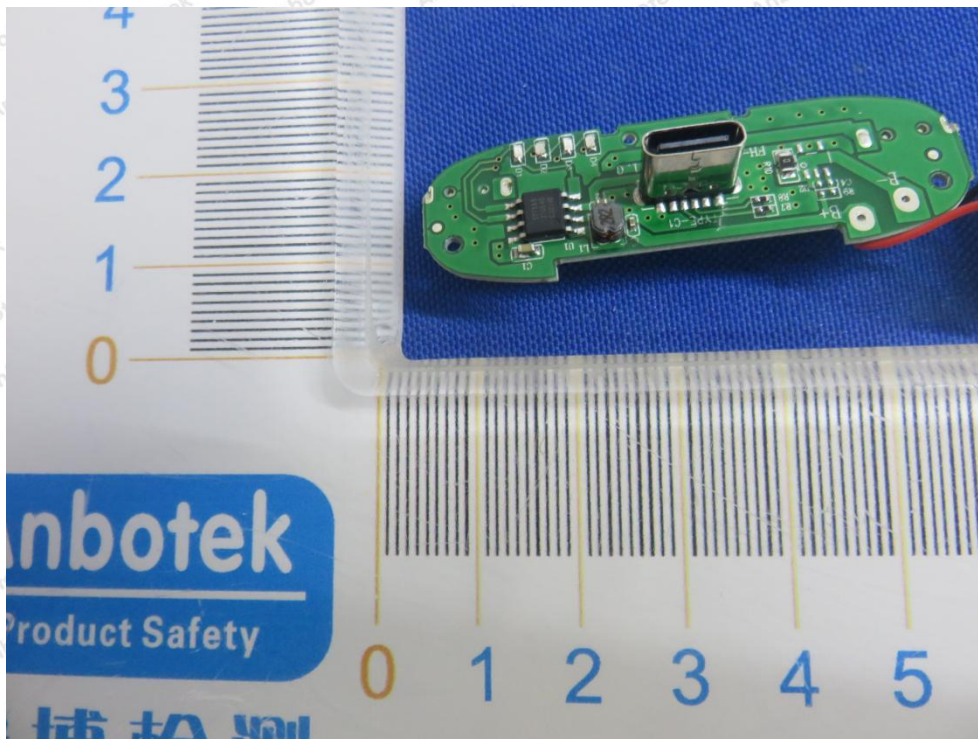

Anbotek

Product Safety

Shenzhen Anbotek Compliance Laboratory Limited

Address: 1/F., Building D, Sogood Science and Technology Park, Sanwei Community, Hangcheng Street, Bao'an District, Shenzhen, Guangdong, China.

Tel: (86) 755-26066440 Fax: (86) 755-26014772 Email: service@anbotek.com

Hotline
400-003-0500
www.anbotek.com