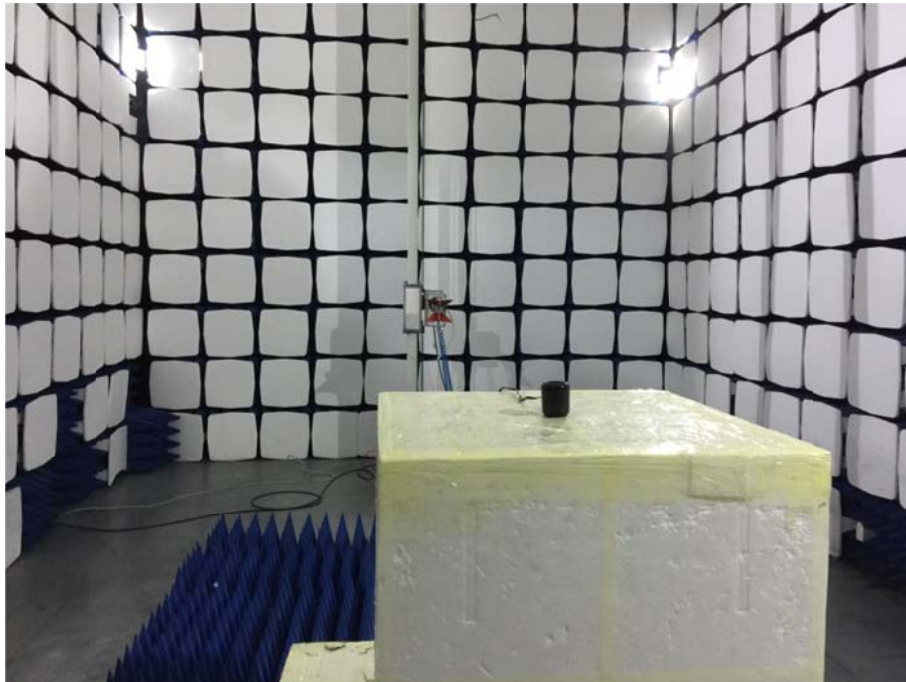


EXHIBIT 4 - TEST SETUP PHOTOGRAPHS

Conducted Emission Test Setup

Radiation Emission Test Setup (30MHz to 1GHz)

Radiation Emission Test Setup (1GHz to 18GHz)

Radiation Emission Test Setup (Above 18GHz)