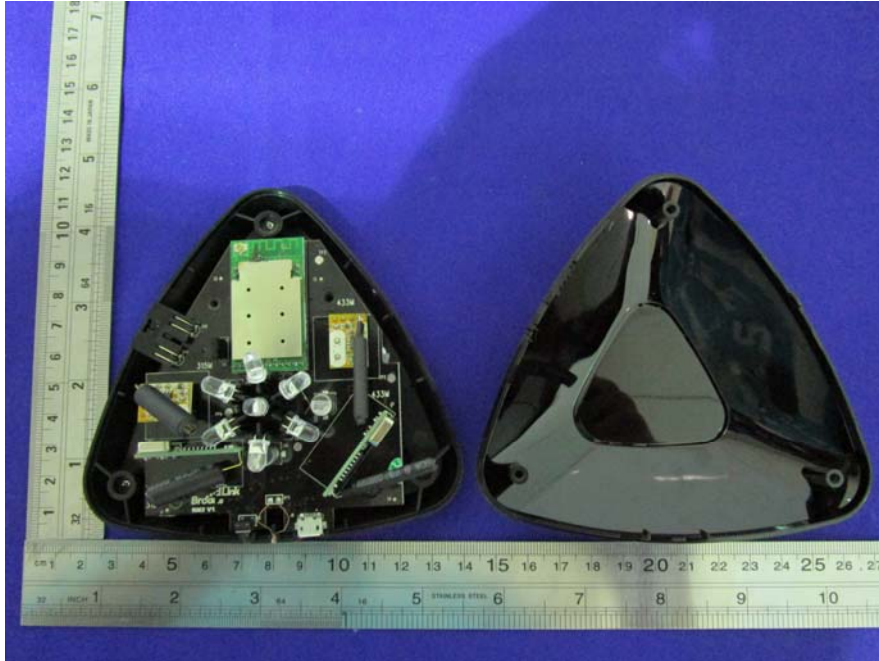

EXHIBIT C - EUT INTERNAL PHOTOGRAPHS

EUT – Uncover View

EUT – Main Board Top View

EUT – Main Board Top Without Shielding View

EUT –Main Board Bottom View

EUT – Wi-Fi Module View

EUT – 315MHz TX Module and Antenna View

EUT – 315MHz RX Module and Antenna View

EUT – 433MHz TX Module and Antenna View

EUT – 433MHz RX Module and Antenna View