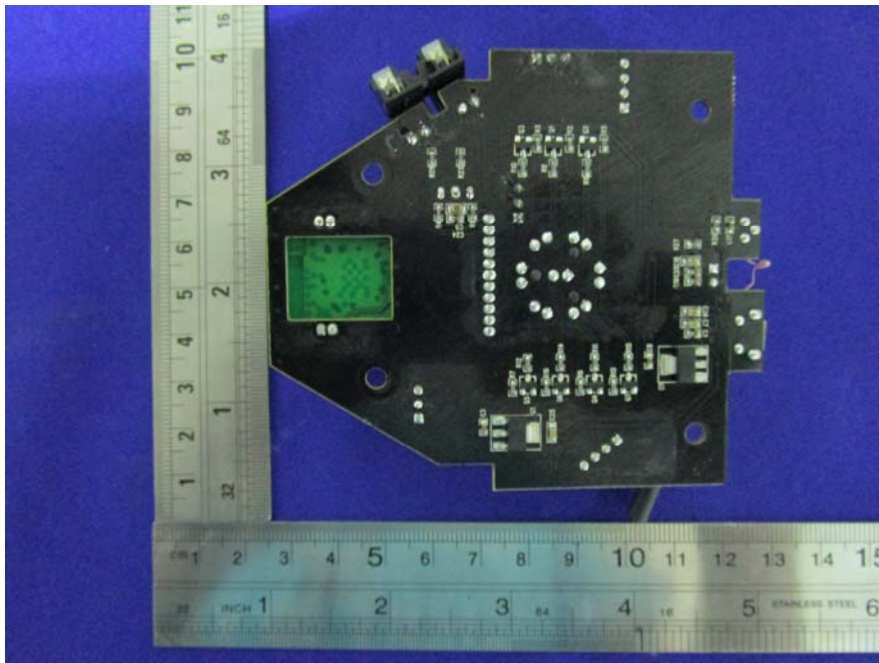

EXHIBIT C - EUT INTERNAL PHOTOGRAPHS

EUT – Uncover View

EUT – Main Board Top View

EUT – Main Board Top Without Shielding View

EUT –Main Board Bottom View

EUT – Wi-Fi Module View

EUT – 315MHz TX Module and Antenna View

EUT – 315MHz RX Module and Antenna View

EUT – 433MHz TX Module and Antenna View

EUT – 433MHz RX Module and Antenna View