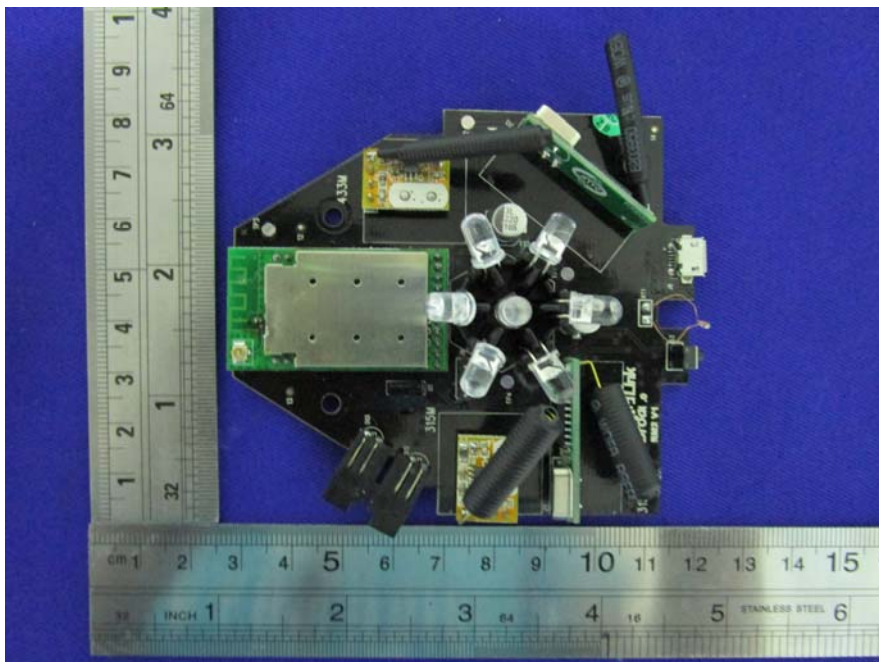

EXHIBIT C - EUT INTERNAL PHOTOGRAPHS

EUT – Uncover View

EUT – Main Board Top View

EUT – Main Board Top Without Shielding View

EUT –Main Board Bottom View

EUT – Wi-Fi Module View

EUT – 315MHz TX Module and Antenna View

EUT – 315MHz RX Module and Antenna View

EUT – 433MHz TX Module and Antenna View

EUT – 433MHz RX Module and Antenna View