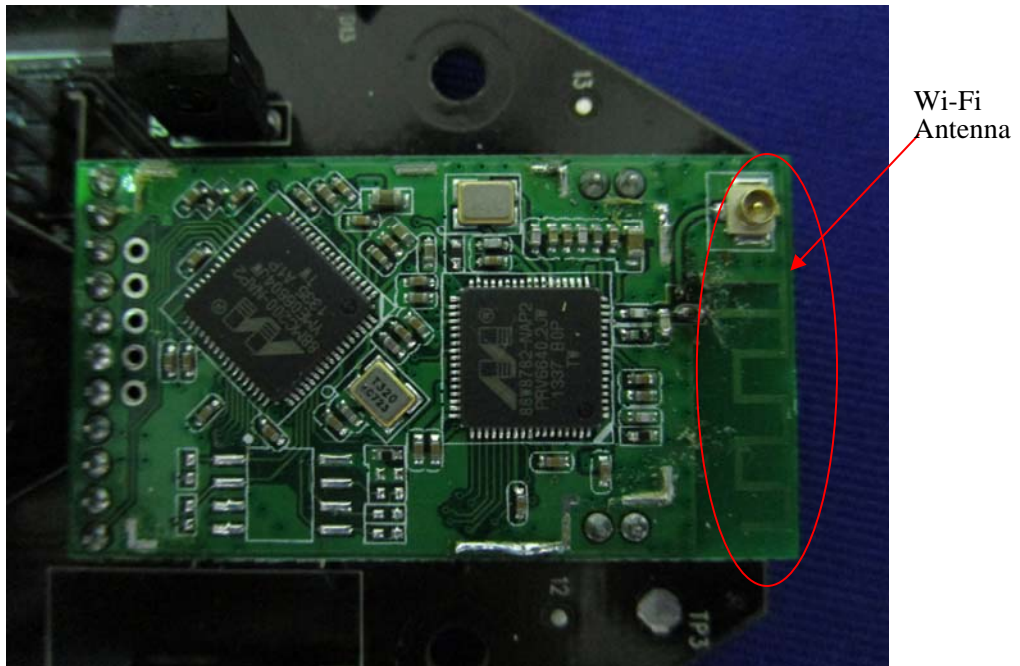

EXHIBIT C - EUT INTERNAL PHOTOGRAPHS

EUT – Uncover View

EUT – Main Board Top View

EUT – Main Board Top Without Shielding View

EUT –Main Board Bottom View

EUT – Wi-Fi Module View

EUT – 315MHz TX Module and Antenna View

EUT – 315MHz RX Module and Antenna View

EUT – 433MHz TX Module and Antenna View

EUT – 433MHz RX Module and Antenna View