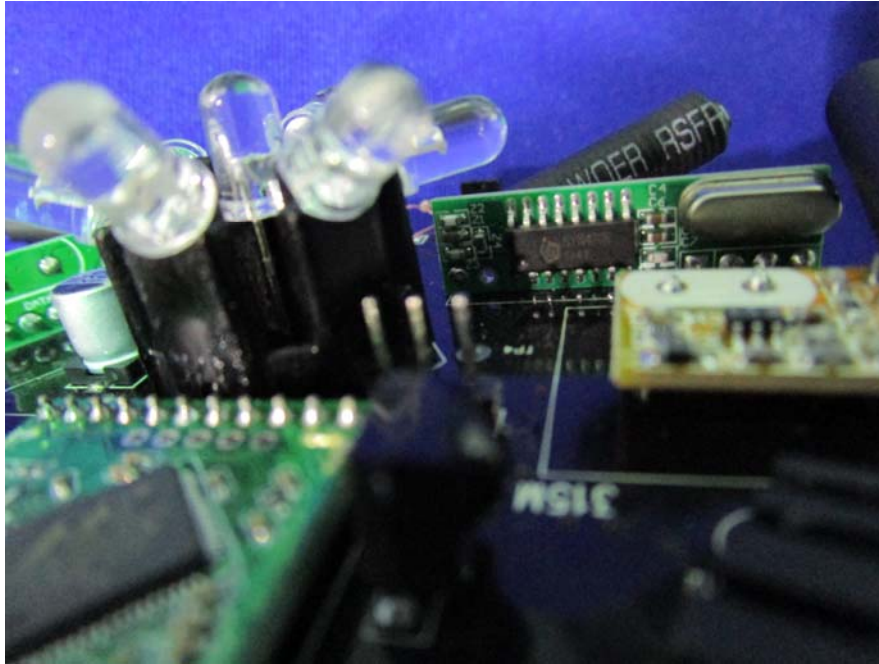

EXHIBIT C - EUT INTERNAL PHOTOGRAPHS

EUT – Uncover View

EUT – Main Board Top View

EUT – Main Board Top Without Shielding View

EUT –Main Board Bottom View

EUT – Wi-Fi Module View

EUT – 315MHz TX Module and Antenna View

EUT – 315MHz RX Module and Antenna View

EUT – 433MHz TX Module and Antenna View

EUT – 433MHz RX Module and Antenna View