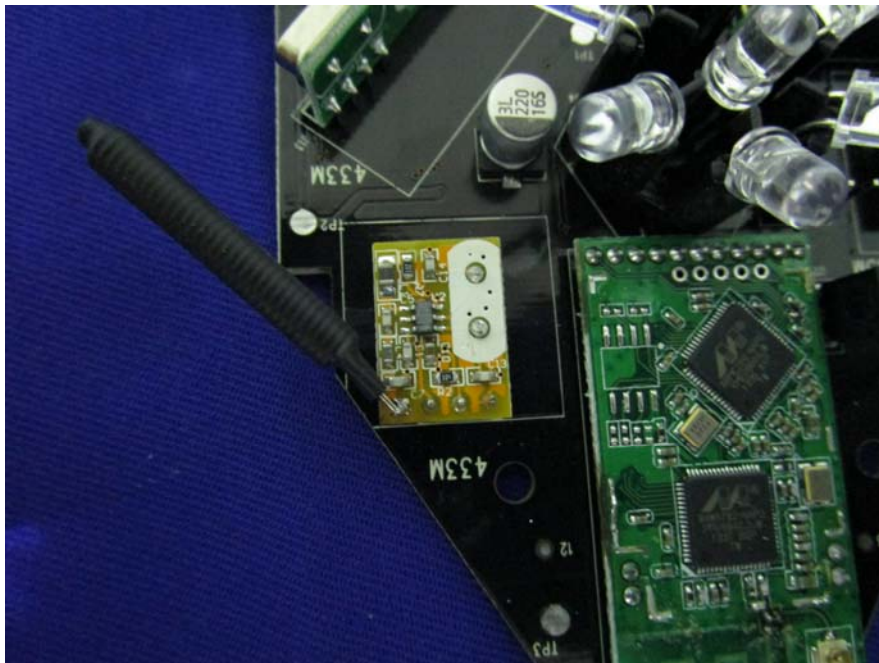

EXHIBIT C - EUT INTERNAL PHOTOGRAPHS

EUT – Uncover View

EUT – Main Board Top View

EUT – Main Board Top Without Shielding View

EUT –Main Board Bottom View

EUT – Wi-Fi Module View

EUT – 315MHz TX Module and Antenna View

EUT – 315MHz RX Module and Antenna View

EUT – 433MHz TX Module and Antenna View

EUT – 433MHz RX Module and Antenna View