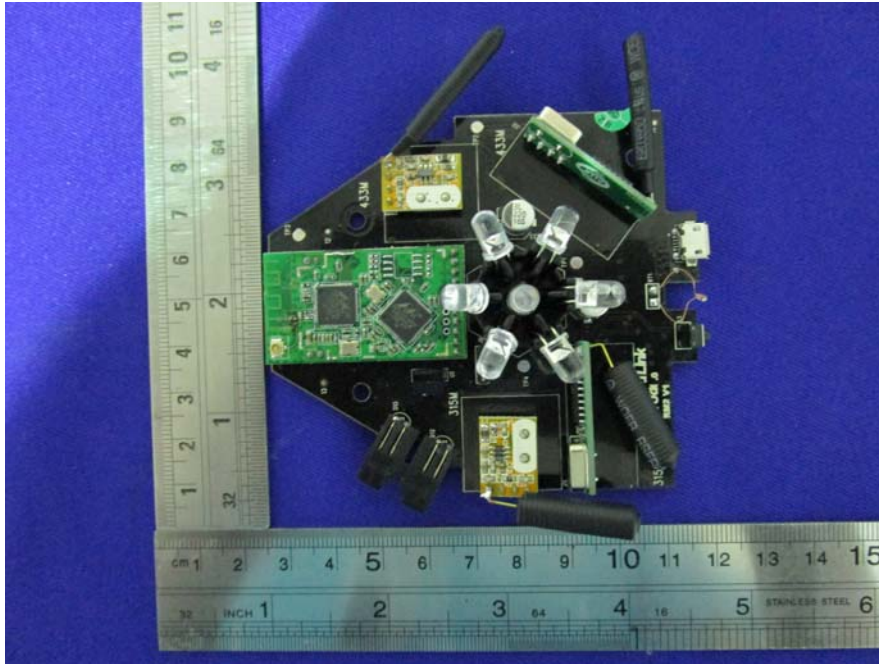

EXHIBIT C - EUT INTERNAL PHOTOGRAPHS

EUT – Uncover View

EUT – Main Board Top View

EUT – Main Board Top Without Shielding View

EUT –Main Board Bottom View

EUT – Wi-Fi Module View

EUT – 315MHz TX Module and Antenna View

EUT – 315MHz RX Module and Antenna View

EUT – 433MHz TX Module and Antenna View

EUT – 433MHz RX Module and Antenna View