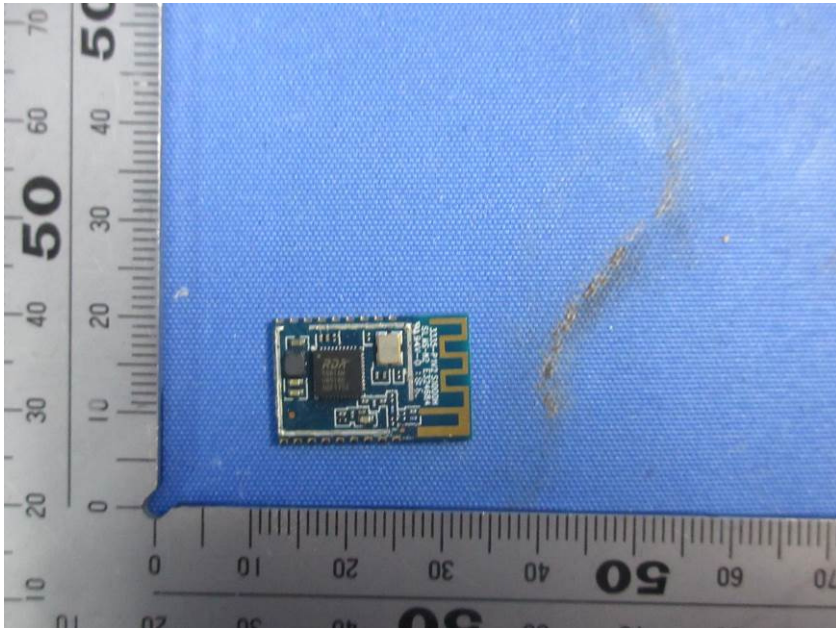

## **Internal Photos**

<b>Applicant:</b>	Hangzhou Gubei Electronics Technology Co.,Ltd
<b>Address of Applicant:</b>	Room106,No.1 Building,No.611 Jianghong Road Binjiang, Hangzhou
<b>Equipment Under Test (EUT):</b>	
<b>Product Name:</b>	Wifi Module
<b>Model No.:</b>	BL3335T-P

**End**