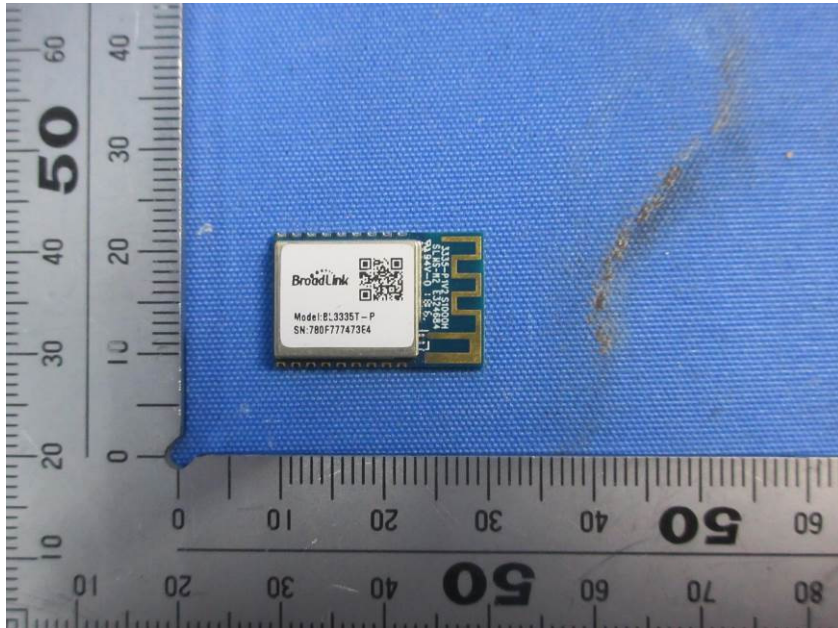

## **Internal Photos**

<b>Applicant:</b>	Hangzhou Gubei Electronics Technology Co.,Ltd
<b>Address of Applicant:</b>	Room106,No.1 Building,No.611 Jianghong Road Binjiang, Hangzhou
<b>Equipment Under Test (EUT):</b>	
<b>Product Name:</b>	Wifi Module
<b>Model No.:</b>	BL3335T-P

**End**