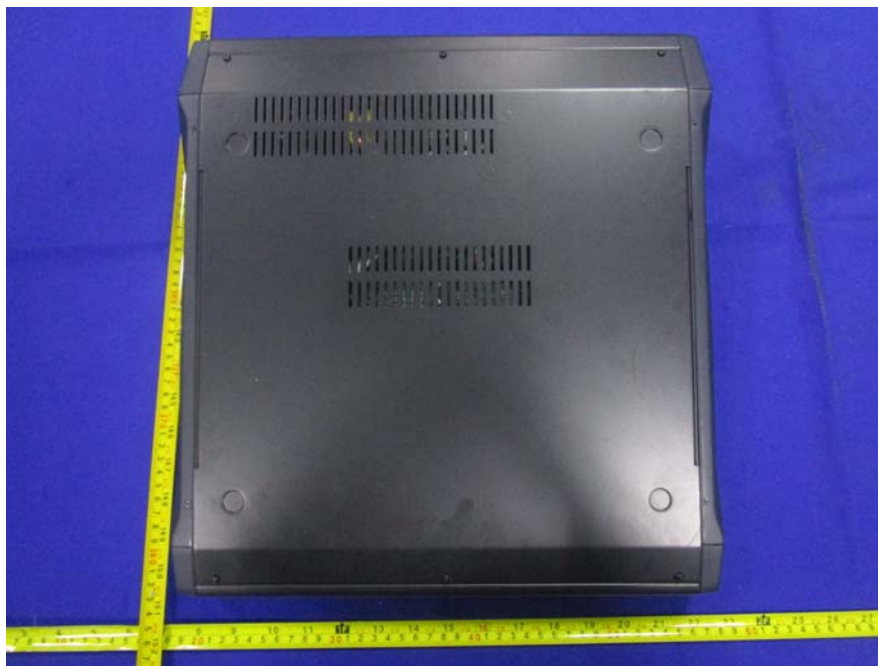

EXHIBIT B - EUT EXTERNAL PHOTOGRAPHS

Model: StudioLive AR16 USB

EUT – All View

EUT – Top View

EUT – Bottom View

EUT – Side View

EUT – Side View

Model: StudioLive AR12 USB

EUT – All View

EUT – Top View

EUT – Bottom View

EUT – Side View

EUT – Side View

Model: StudioLive AR8 USB

EUT – All View

EUT – Top View