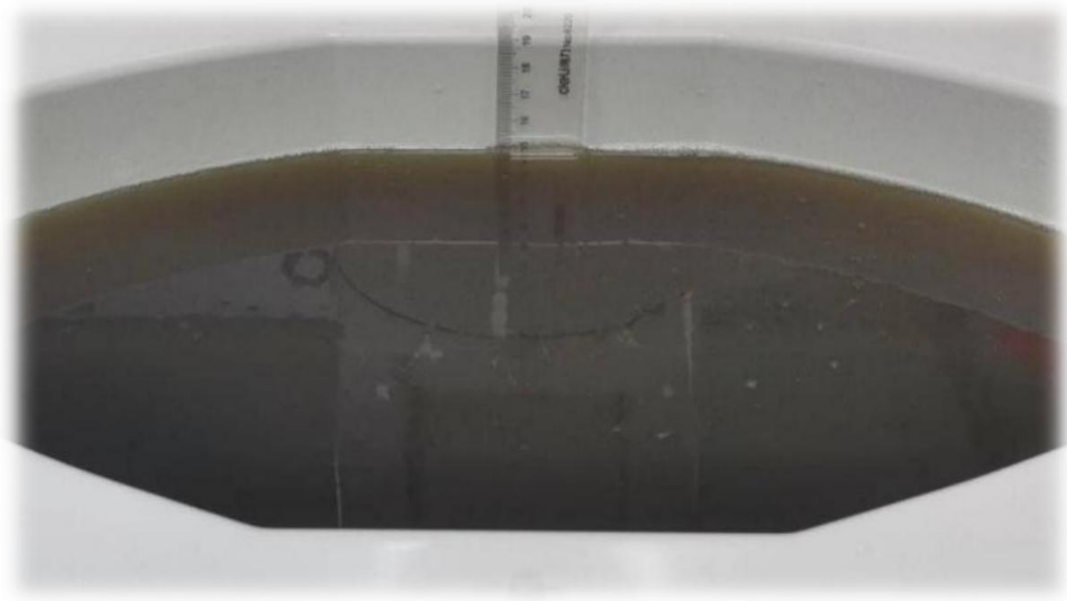

Reference Photo: simulation liquid depth 15cm

Top side for 5g Wifi (dist. 0mm)

Top side for 2.4g Wifi/BT (dist. 0mm)