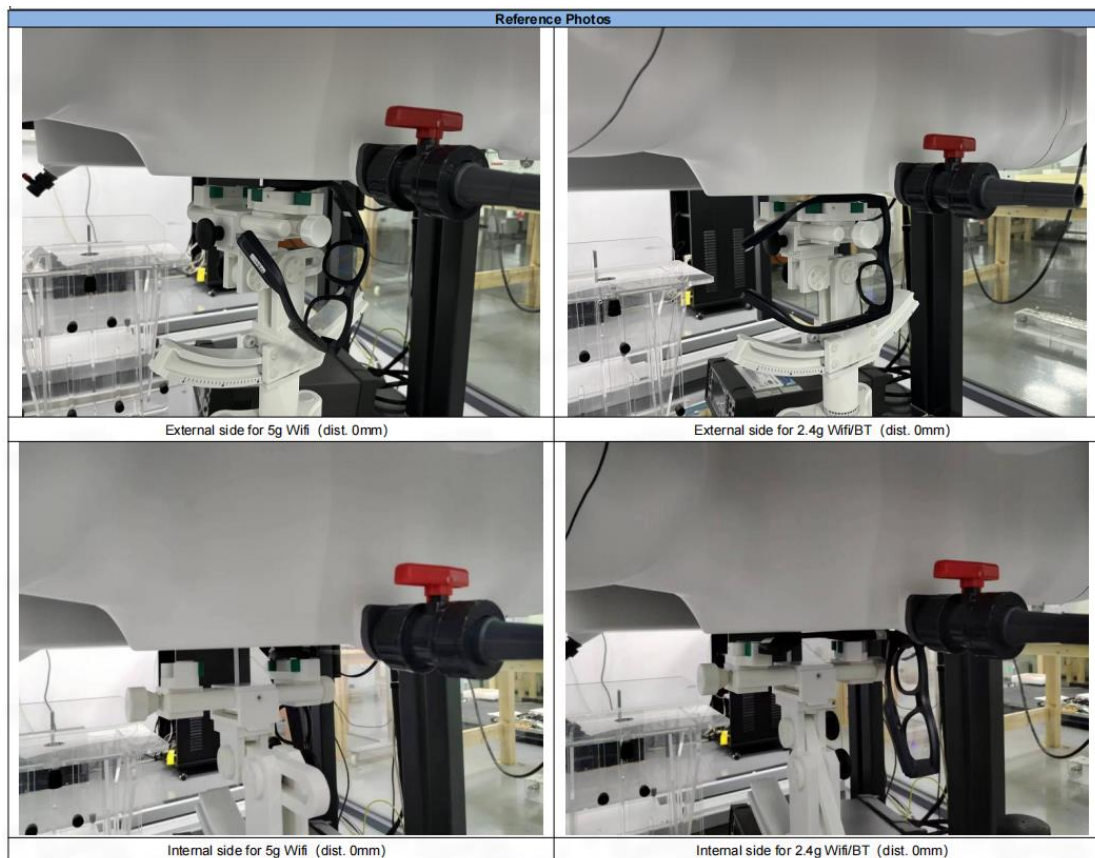

Reference Photo: simulation liquid depth 15cm

Top side for 5g Wifi (dist. 0mm)

Top side for 2.4g Wifi/BT (dist. 0mm)