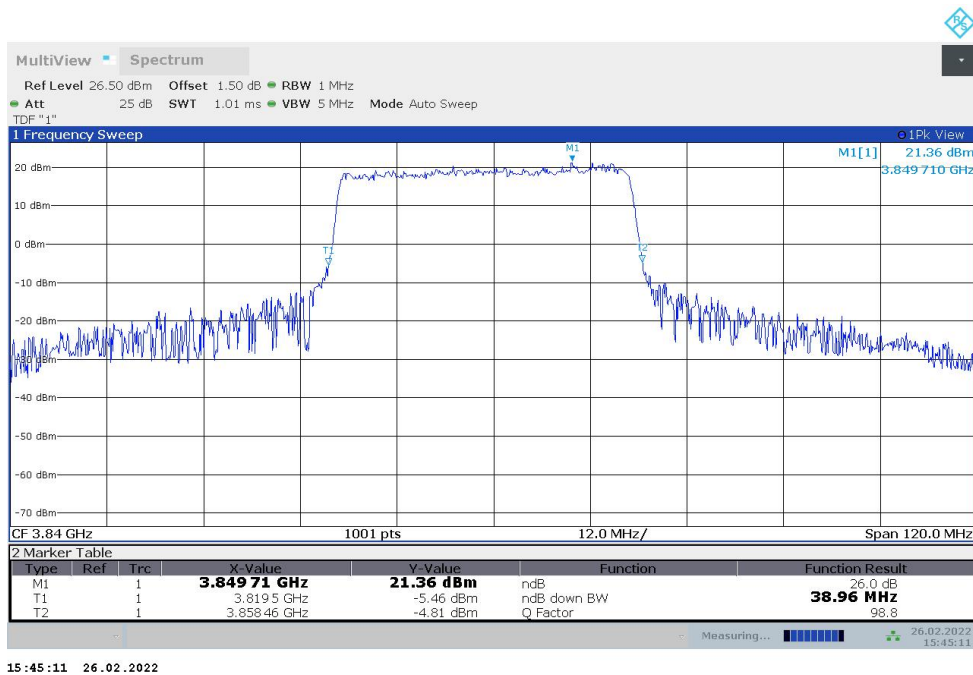

n77H,40MHz Bandwidth,DFT-s-QPSK (-26dBc BW)