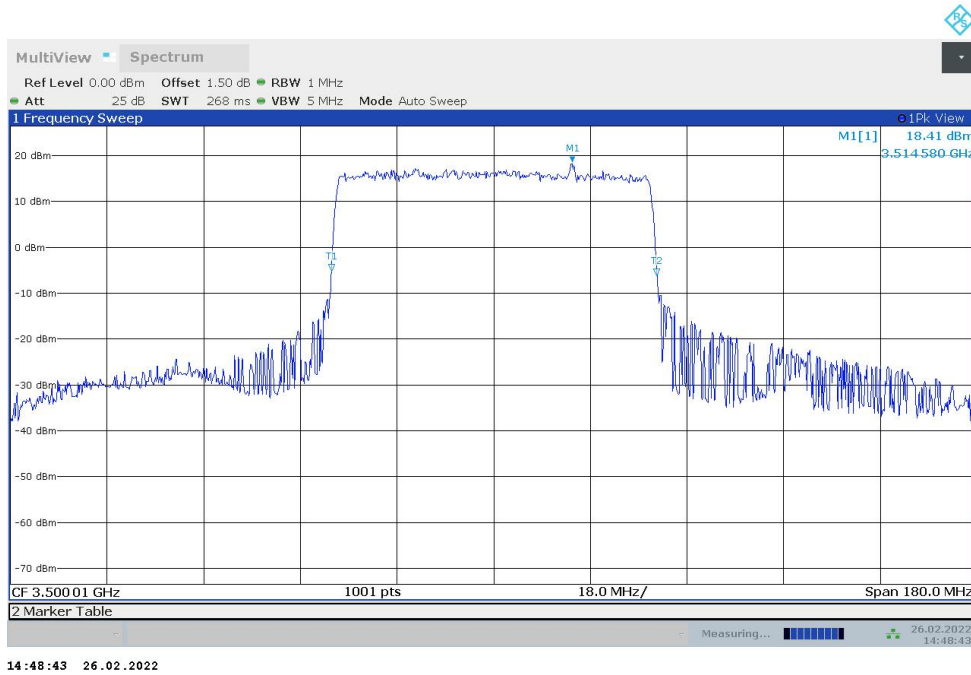

n77L,60MHz(-26dBc)

Frequency (MHz)	Emission Bandwidth (-26dBc) (MHz)	
	DFT-s-pi/2 BPSK	DFT-s-QPSK
3500.01	60.600	60.960

n77L,60MHz Bandwidth,DFT-s-pi/2 BPSK (-26dBc BW)