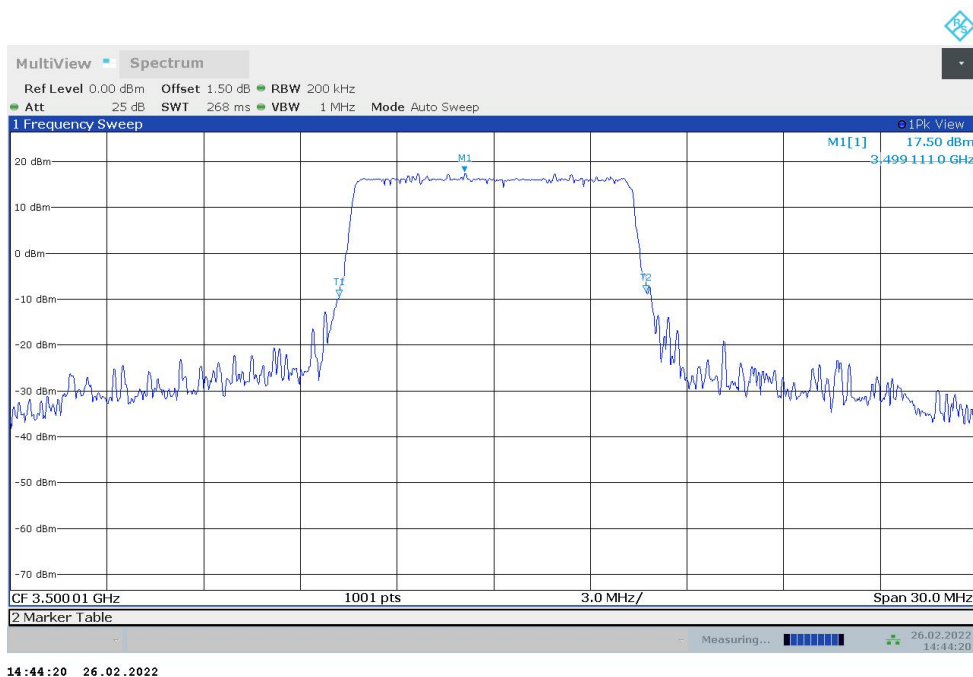

n77L

n77L, 10MHz(-26dBc)

Frequency (MHz)	Emission Bandwidth (-26dBc) (MHz)	
	DFT-s-pi/2 BPSK	DFT-s-QPSK
3500.01	9.530	9.530

n77L, 10MHz Bandwidth, DFT-s-pi/2 BPSK (-26dBc BW)

n77L, 10MHz Bandwidth, DFT-s-QPSK (-26dBc BW)