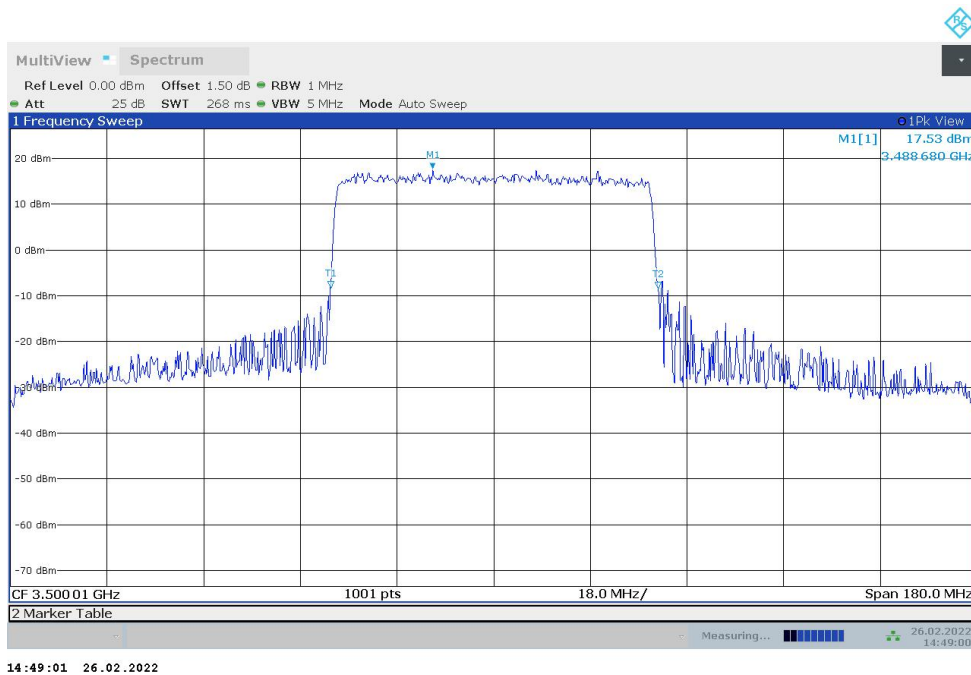

n77L,60MHz Bandwidth,DFT-s-QPSK (-26dBc BW)