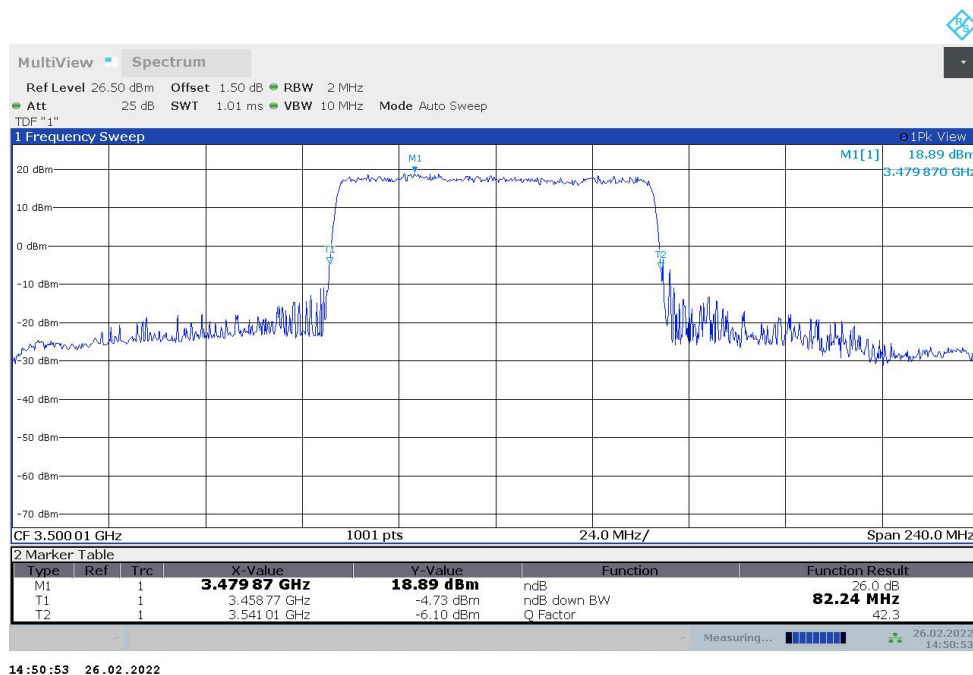

n77L,80MHz Bandwidth,DFT-s-QPSK (-26dBc BW)