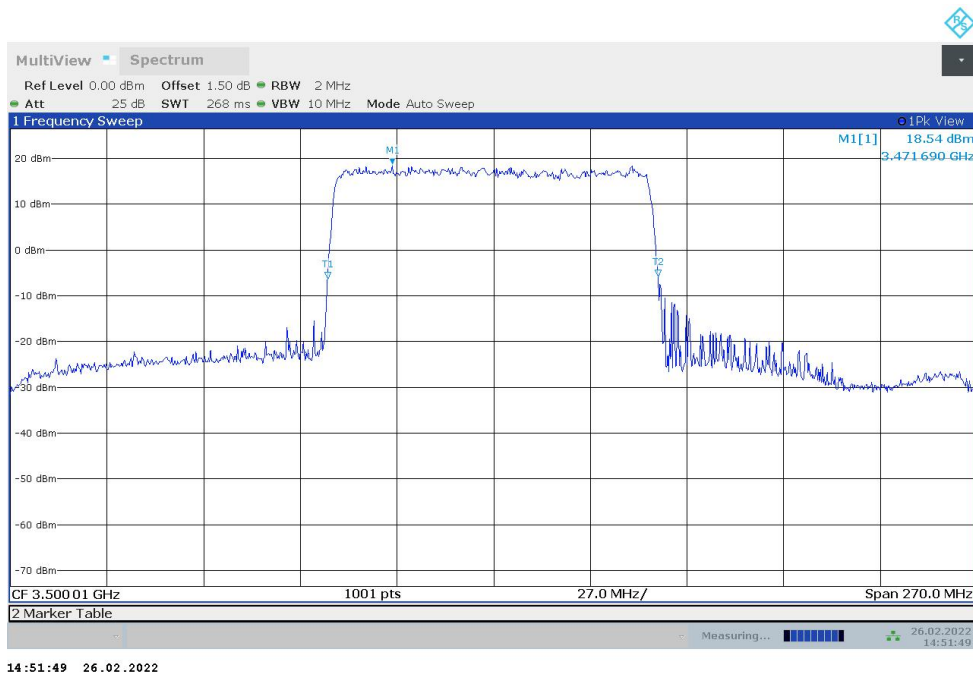

n77L,90MHz Bandwidth,DFT-s-QPSK (-26dBc BW)