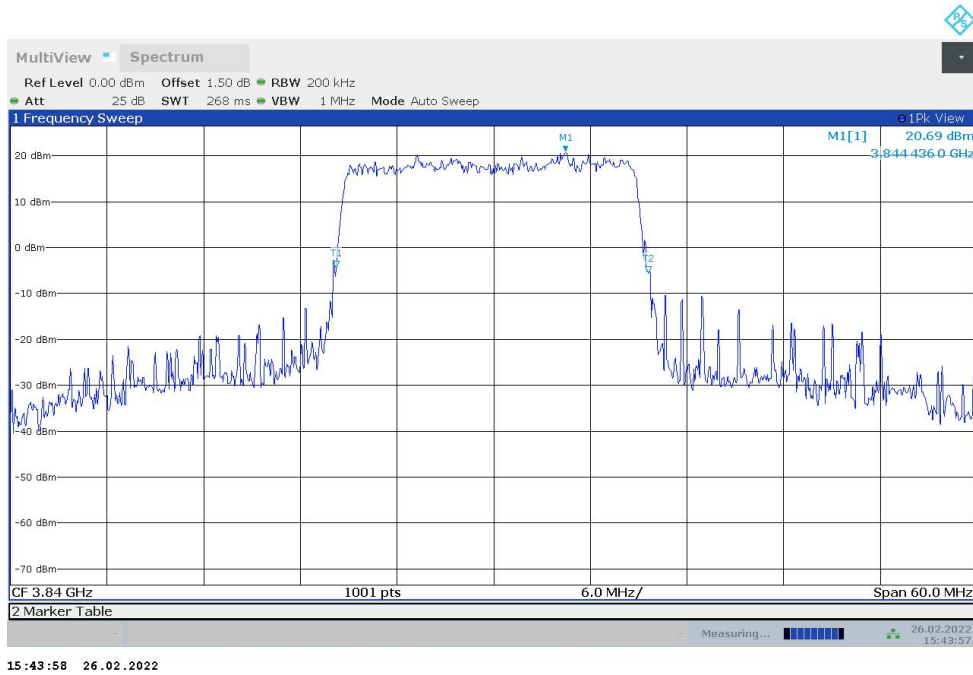

n77H,20MHz(-26dBc)

Frequency (MHz)	Emission Bandwidth (-26dBc) (MHz)	
	DFT-s-pi/2 BPSK	DFT-s-QPSK
3840	19.361	19.540

n77H,20MHz Bandwidth,DFT-s-pi/2 BPSK (-26dBc BW)