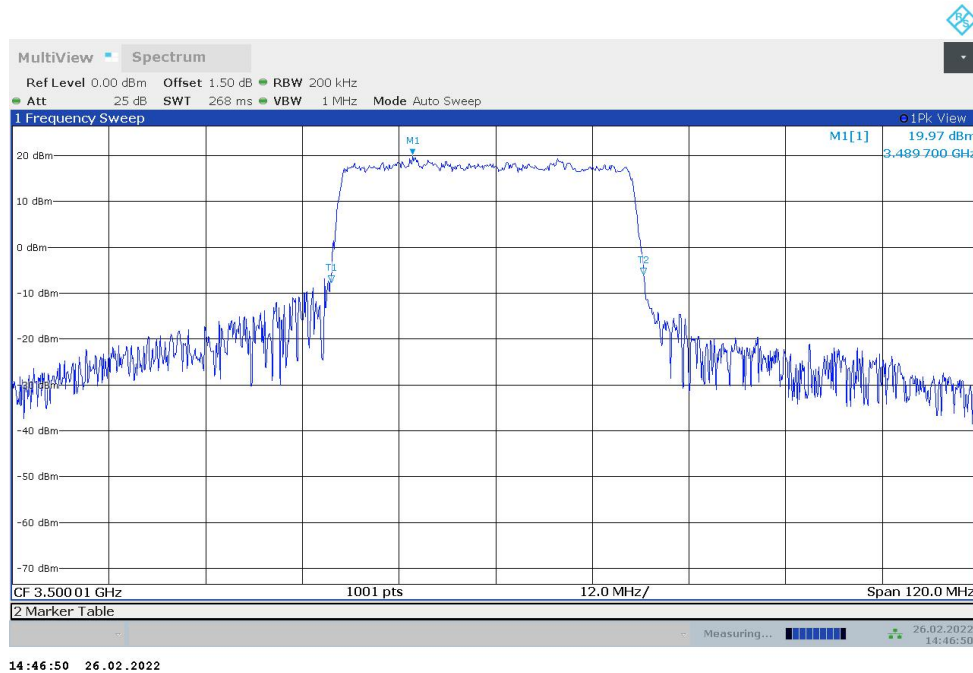

n77L,20MHz(-26dBc)

Frequency (MHz)	Emission Bandwidth (-26dBc) (MHz)	
	DFT-s-pi/2 BPSK	DFT-s-QPSK
3500.01	19.660	19.481

n77L,20MHz Bandwidth,DFT-s-pi/2 BPSK (-26dBc BW)

n77L,20MHz Bandwidth,DFT-s-QPSK (-26dBc BW)

n77L,40MHz(-26dBc)

Frequency (MHz)	Emission Bandwidth (-26dBc) (MHz)	
	DFT-s-pi/2 BPSK	DFT-s-QPSK
3500.01	38.720	38.720

n77L,40MHz Bandwidth,DFT-s-pi/2 BPSK (-26dBc BW)

n77L,40MHz Bandwidth,DFT-s-QPSK (-26dBc BW)