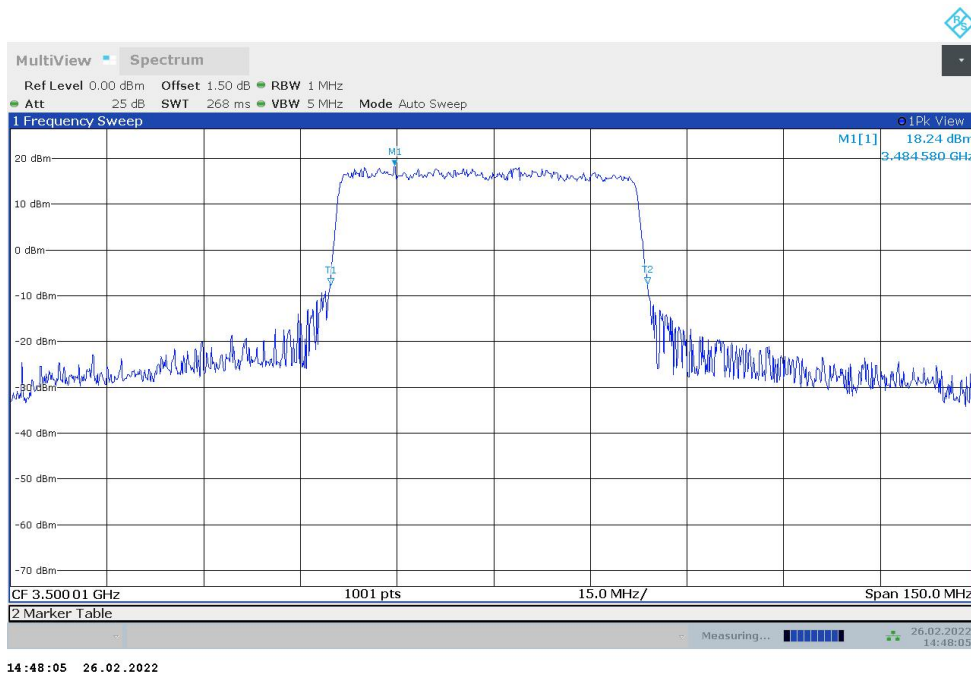

n77L,50MHz Bandwidth,DFT-s-QPSK (-26dBc BW)