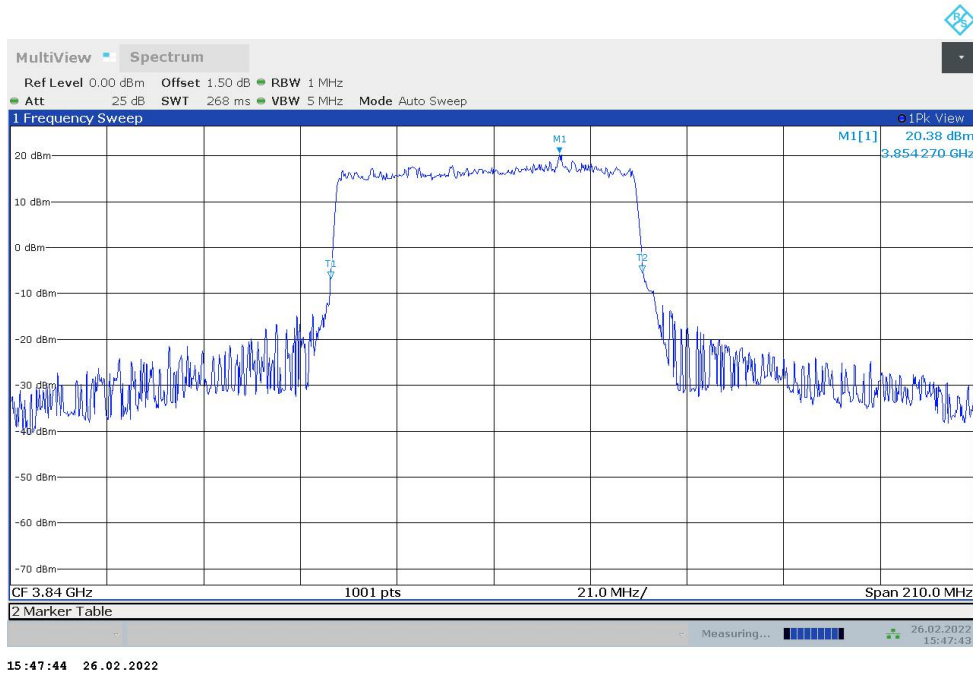

n77H,70MHz(-26dBc)

Frequency (MHz)	Emission Bandwidth (-26dBc) (MHz)	
	DFT-s-pi/2 BPSK	DFT-s-QPSK
3840	67.760	68.390

n77H,70MHz Bandwidth,DFT-s-pi/2 BPSK (-26dBc BW)