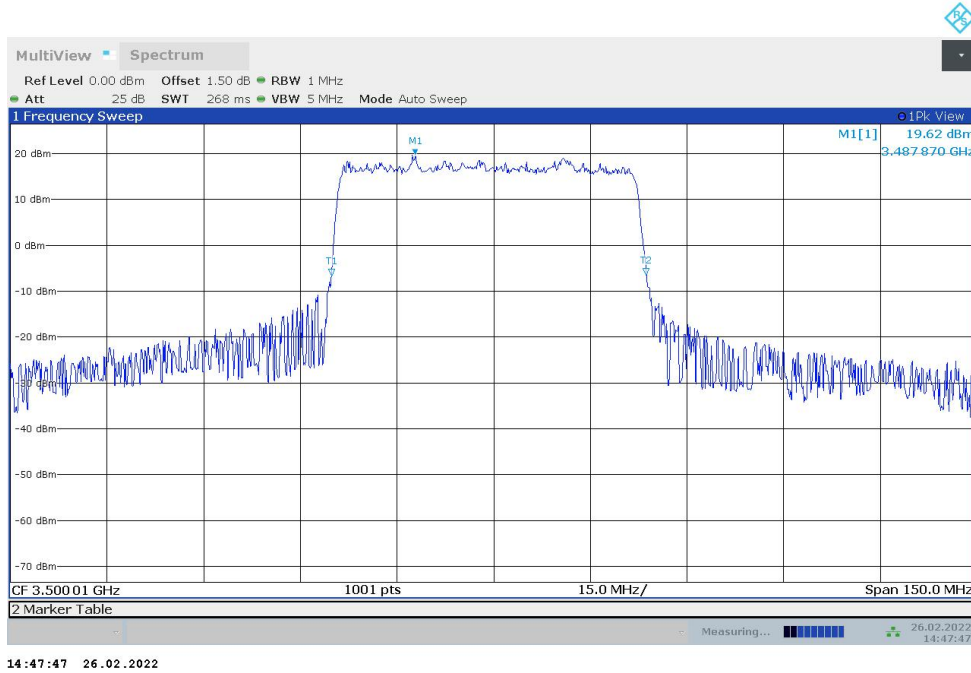

n77L,50MHz(-26dBc)

Frequency (MHz)	Emission Bandwidth (-26dBc) (MHz)	
	DFT-s-pi/2 BPSK	DFT-s-QPSK
3500.01	48.850	49.150

n77L,50MHz Bandwidth,DFT-s-pi/2 BPSK (-26dBc BW)