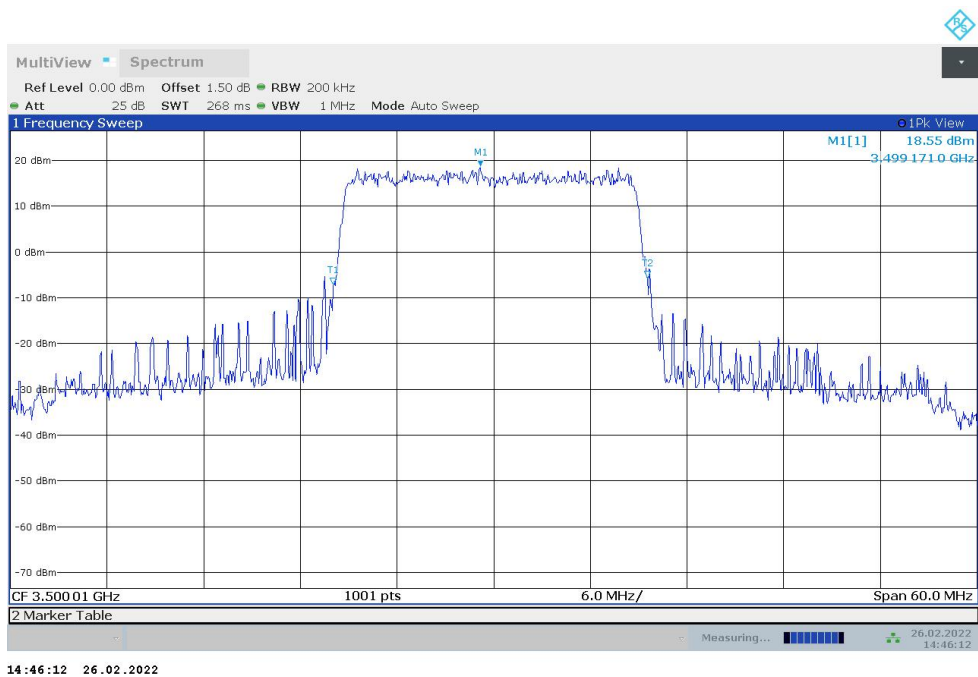

n77L,20MHz Bandwidth,DFT-s-QPSK (-26dBc BW)