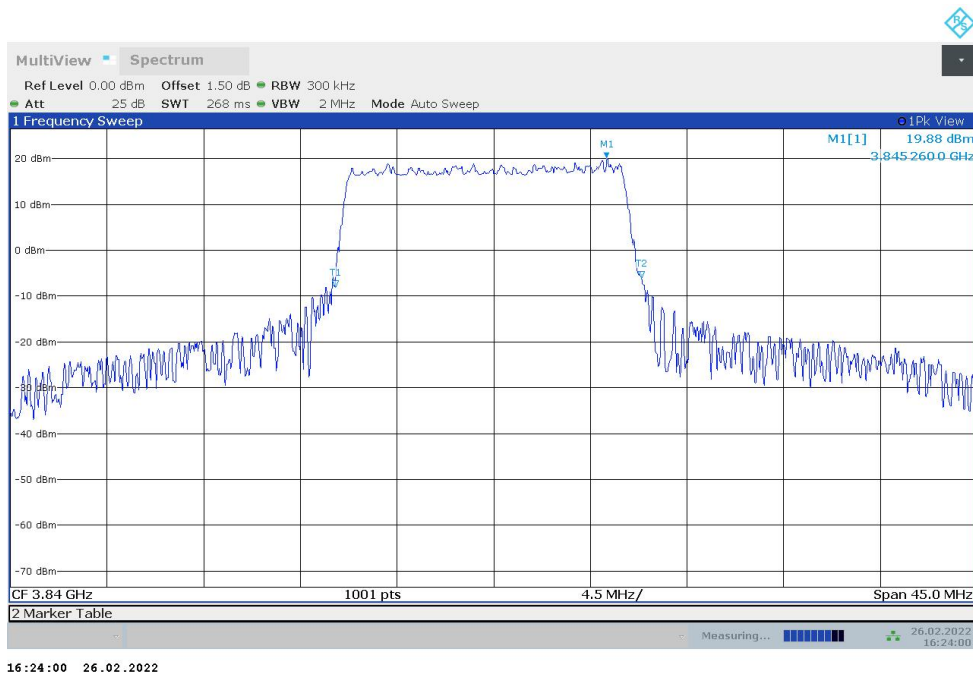

n77H,15MHz Bandwidth,DFT-s-QPSK (-26dBc BW)