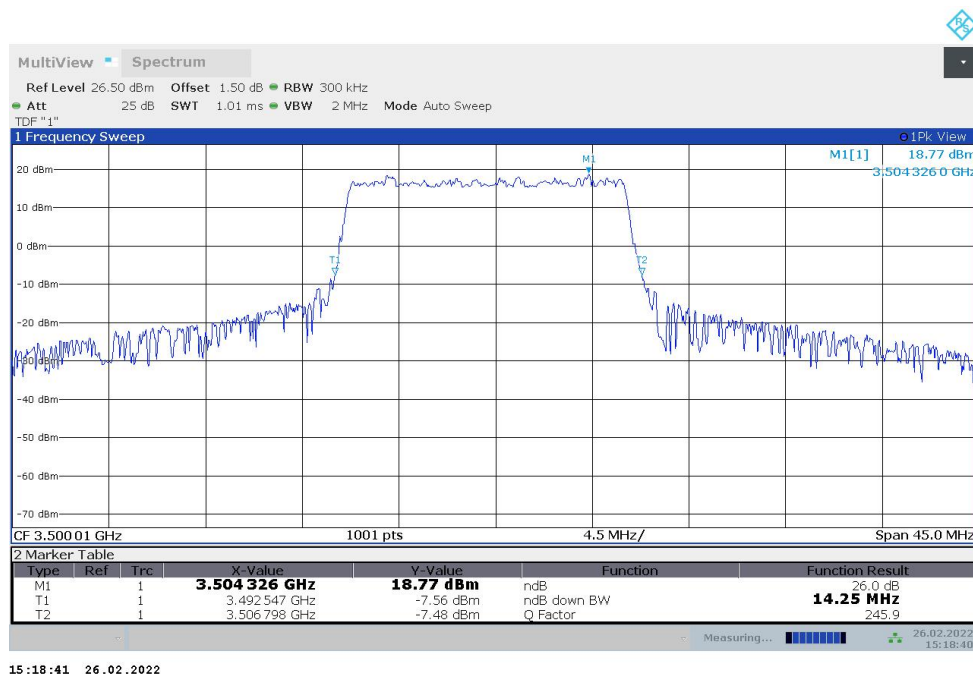

n77L,15MHz Bandwidth,DFT-s-QPSK (-26dBc BW)