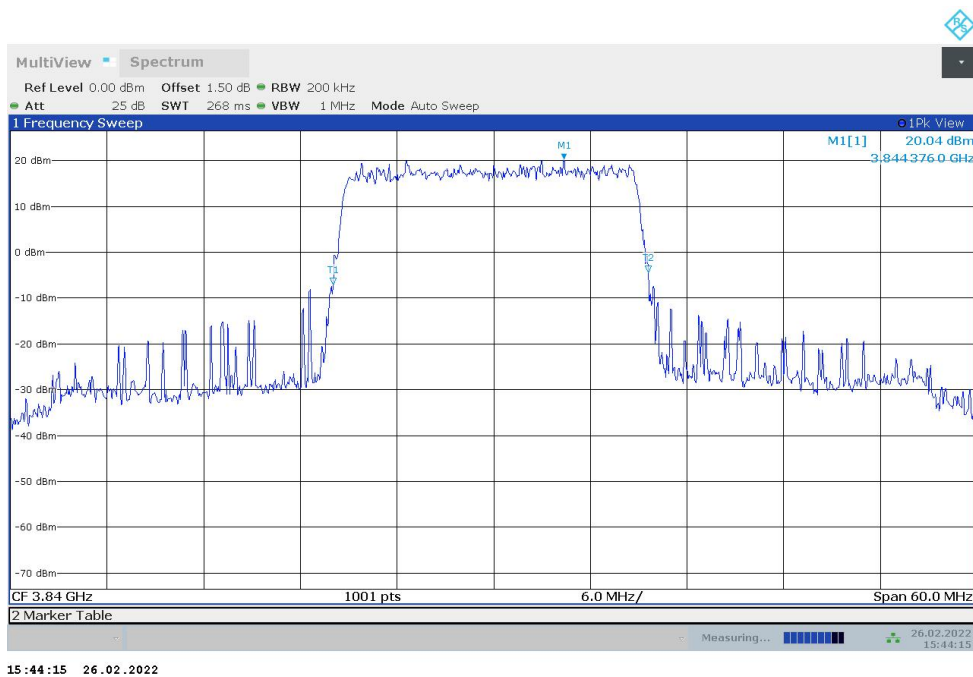

n77H,20MHz Bandwidth,DFT-s-QPSK (-26dBc BW)