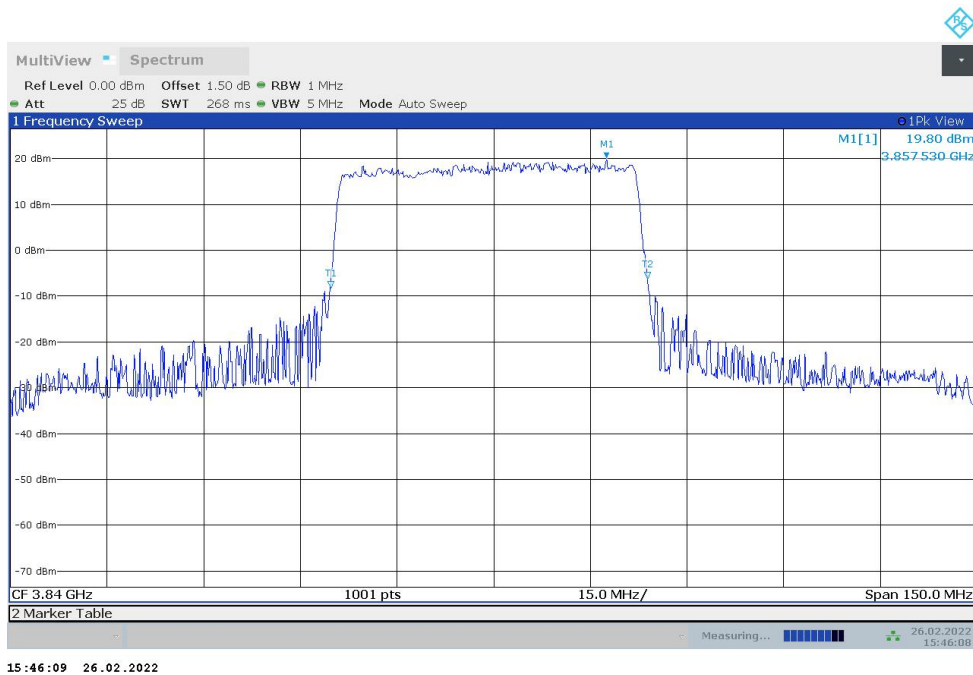

n77H,50MHz Bandwidth,DFT-s-QPSK (-26dBc BW)