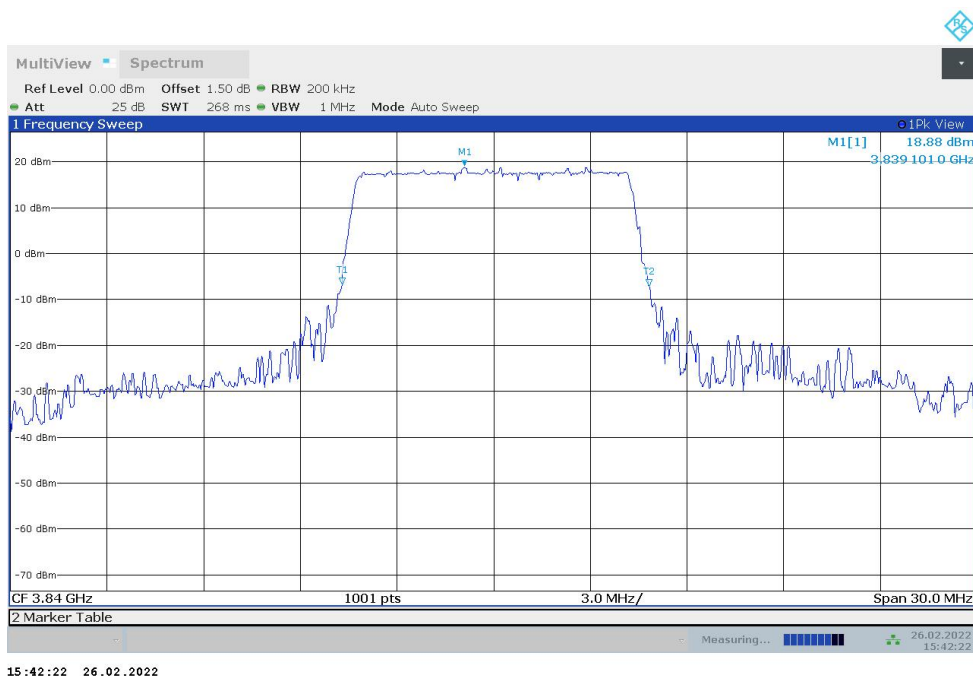

n77H

n77H,10MHz(-26dBc)

Frequency (MHz)	Emission Bandwidth (-26dBc) (MHz)	
	DFT-s-pi/2 BPSK	DFT-s-QPSK
3840	9.560	9.530

n77H,10MHz Bandwidth,DFT-s-pi/2 BPSK (-26dBc BW)

n77H,10MHz Bandwidth,DFT-s-QPSK (-26dBc BW)