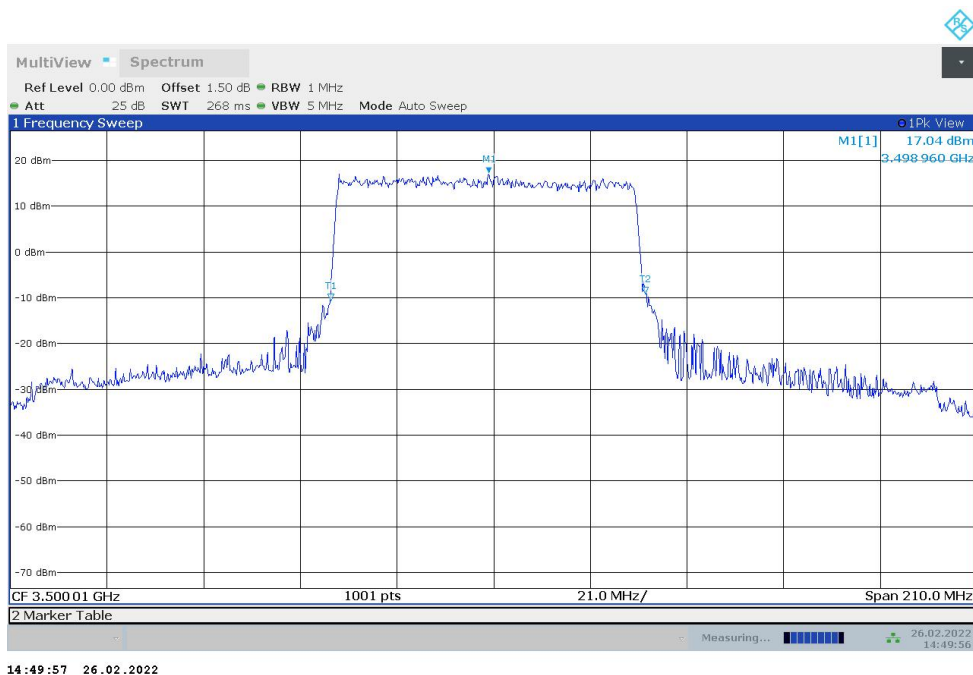

n77L,70MHz Bandwidth,DFT-s-QPSK (-26dBc BW)