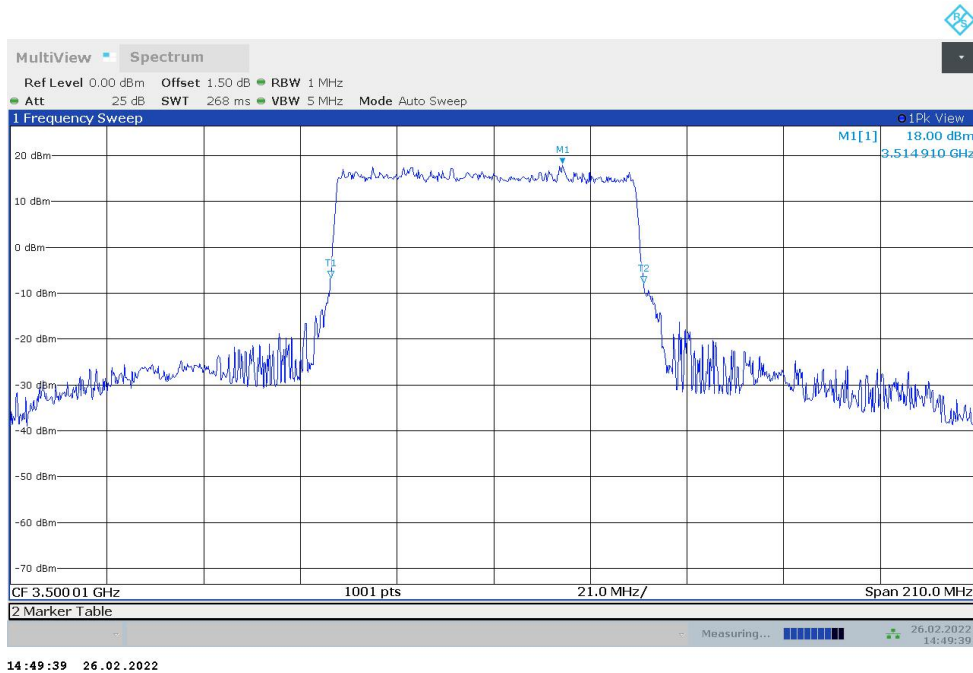

n77L,70MHz(-26dBc)

Frequency (MHz)	Emission Bandwidth (-26dBc) (MHz)	
	DFT-s-pi/2 BPSK	DFT-s-QPSK
3500.01	67.970	68.390

n77L,70MHz Bandwidth,DFT-s-pi/2 BPSK (-26dBc BW)