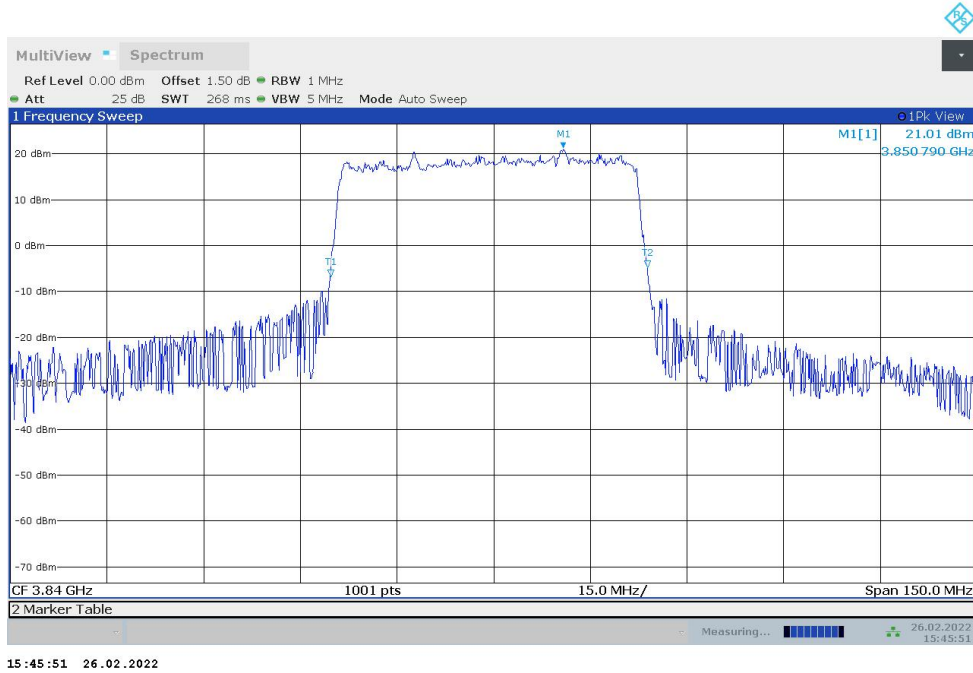

n77H,50MHz(-26dBc)

Frequency (MHz)	Emission Bandwidth (-26dBc) (MHz)	
	DFT-s-pi/2 BPSK	DFT-s-QPSK
3840	49.150	49.150

n77H,50MHz Bandwidth,DFT-s-pi/2 BPSK (-26dBc BW)