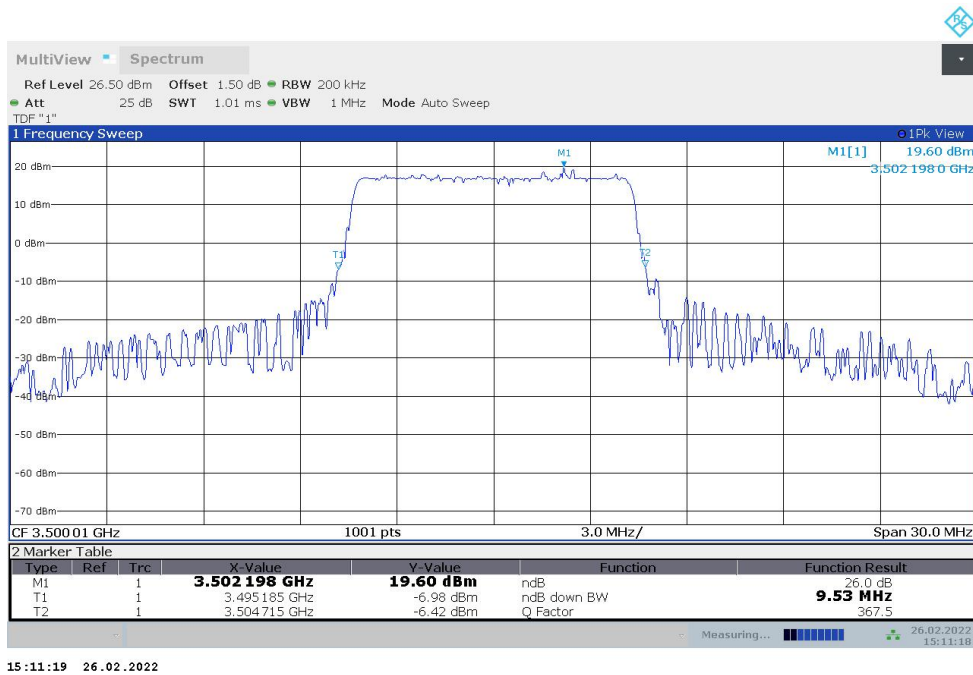

n77L

n77L, 10MHz(-26dBc)

Frequency (MHz)	Emission Bandwidth (-26dBc) (MHz)	
	DFT-s-pi/2 BPSK	DFT-s-QPSK
3500.01	9.530	9.530

n77L, 10MHz Bandwidth, DFT-s-pi/2 BPSK (-26dBc BW)

n77L, 10MHz Bandwidth, DFT-s-QPSK (-26dBc BW)