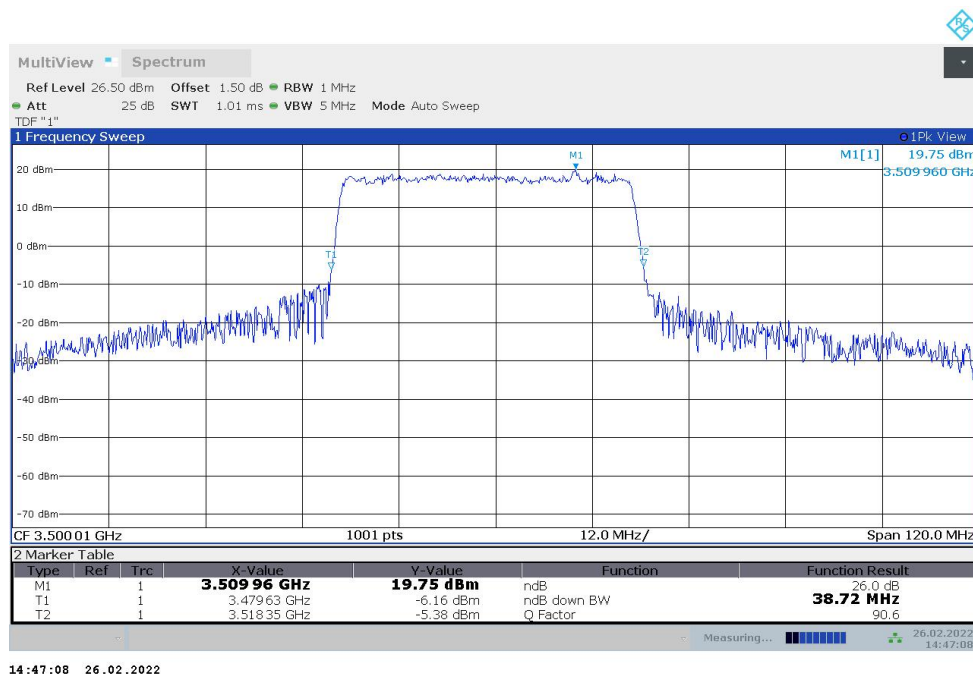

n77L,40MHz Bandwidth,DFT-s-QPSK (-26dBc BW)