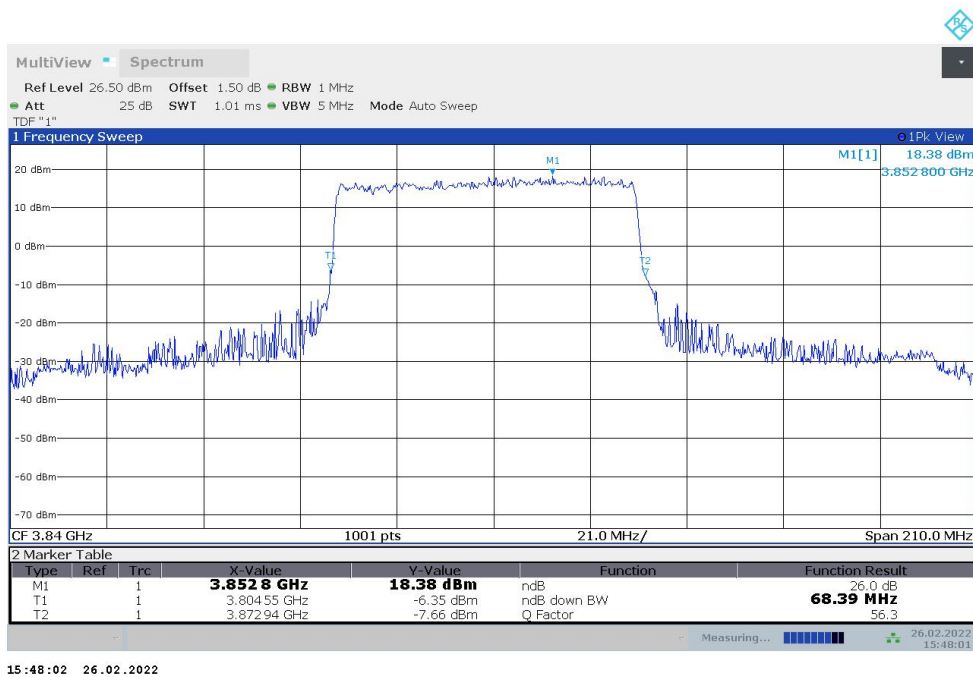

n77H,70MHz Bandwidth,DFT-s-QPSK (-26dBc BW)