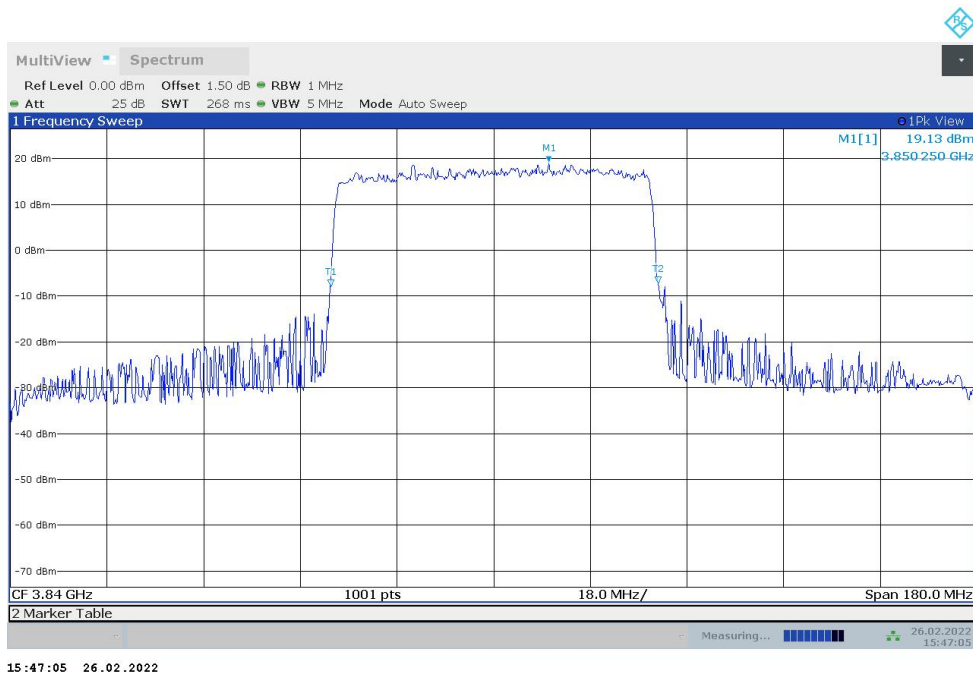

n77H,60MHz Bandwidth,DFT-s-QPSK (-26dBc BW)