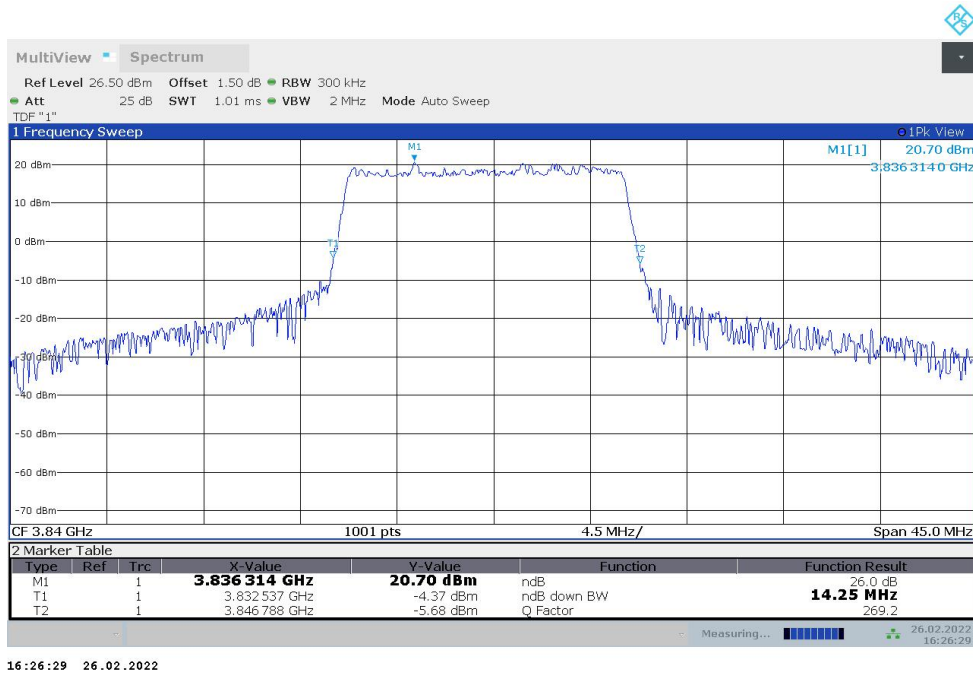

n77H,15MHz(-26dBc)

Frequency (MHz)	Emission Bandwidth (-26dBc) (MHz)	
	DFT-s-pi/2 BPSK	DFT-s-QPSK
3840	14.251	14.251

n77H,15MHz Bandwidth,DFT-s-pi/2 BPSK (-26dBc BW)