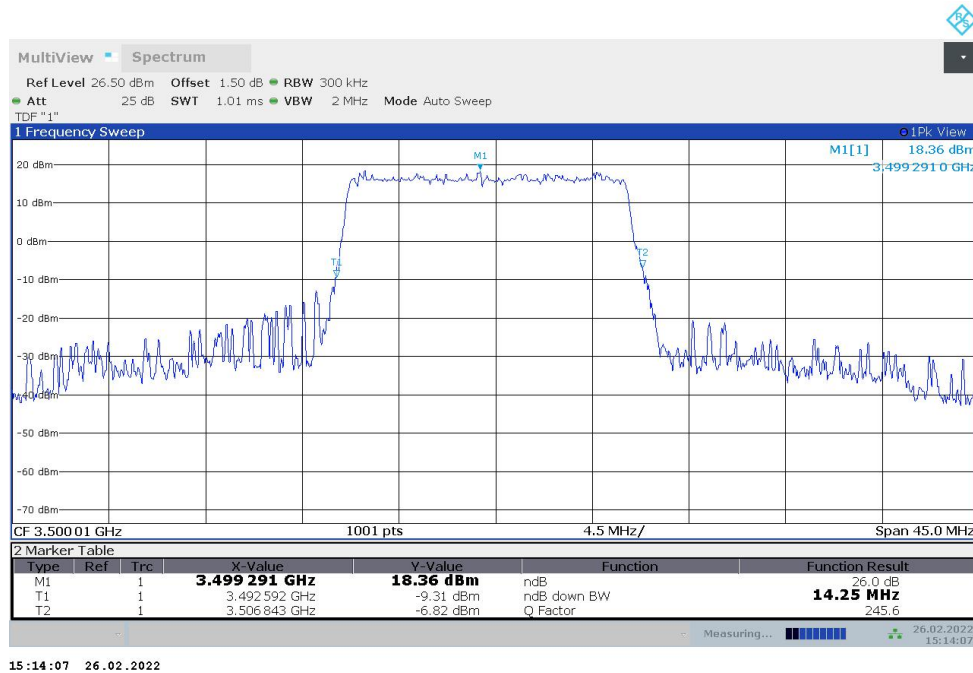

n77L,15MHz(-26dBc)

Frequency (MHz)	Emission Bandwidth (-26dBc) (MHz)	
	DFT-s-pi/2 BPSK	DFT-s-QPSK
3500.01	14.251	14.251

n77L,15MHz Bandwidth,DFT-s-pi/2 BPSK (-26dBc BW)