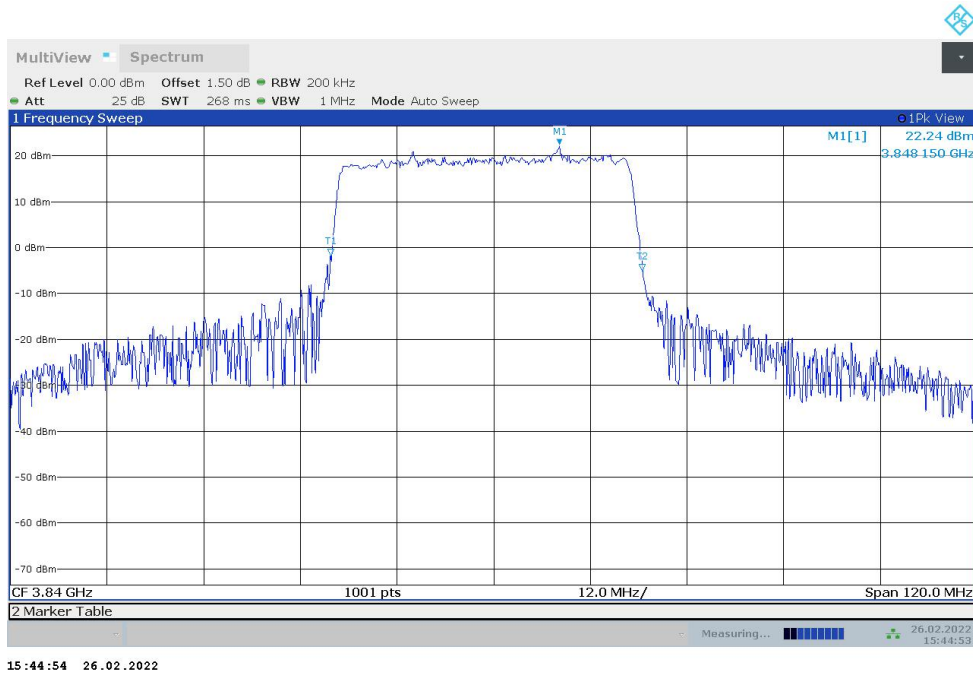

n77H,40MHz(-26dBc)

Frequency (MHz)	Emission Bandwidth (-26dBc) (MHz)	
	DFT-s-pi/2 BPSK	DFT-s-QPSK
3840	38.720	38.960

n77H,40MHz Bandwidth,DFT-s-pi/2 BPSK (-26dBc BW)