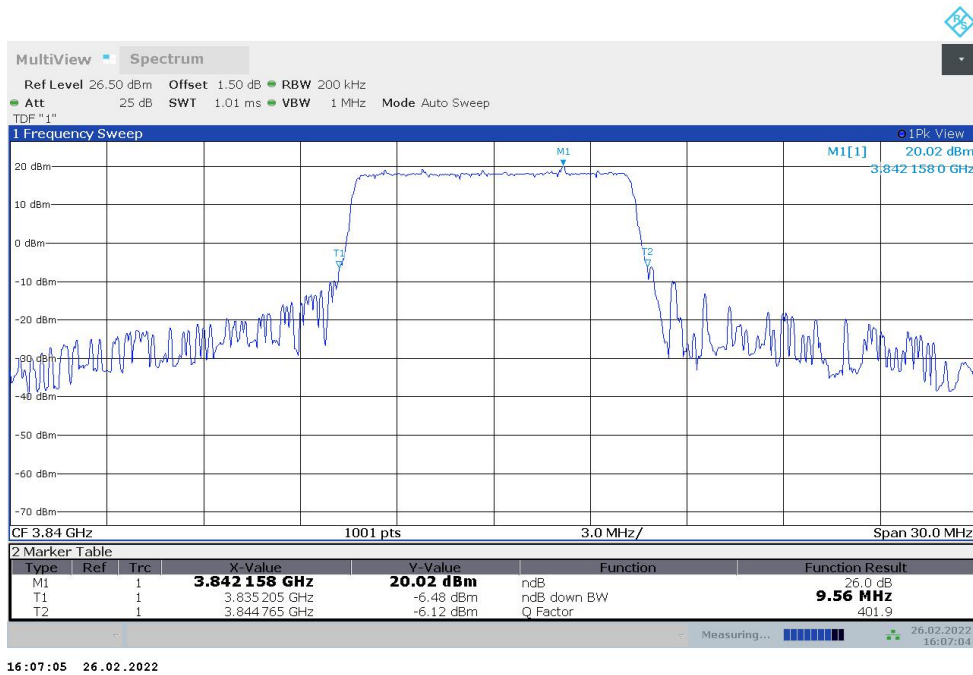

n77H

n77H,10MHz(-26dBc)

Frequency (MHz)	Emission Bandwidth (-26dBc) (MHz)	
	DFT-s-pi/2 BPSK	DFT-s-QPSK
3840	9.560	9.530

n77H,10MHz Bandwidth,DFT-s-pi/2 BPSK (-26dBc BW)