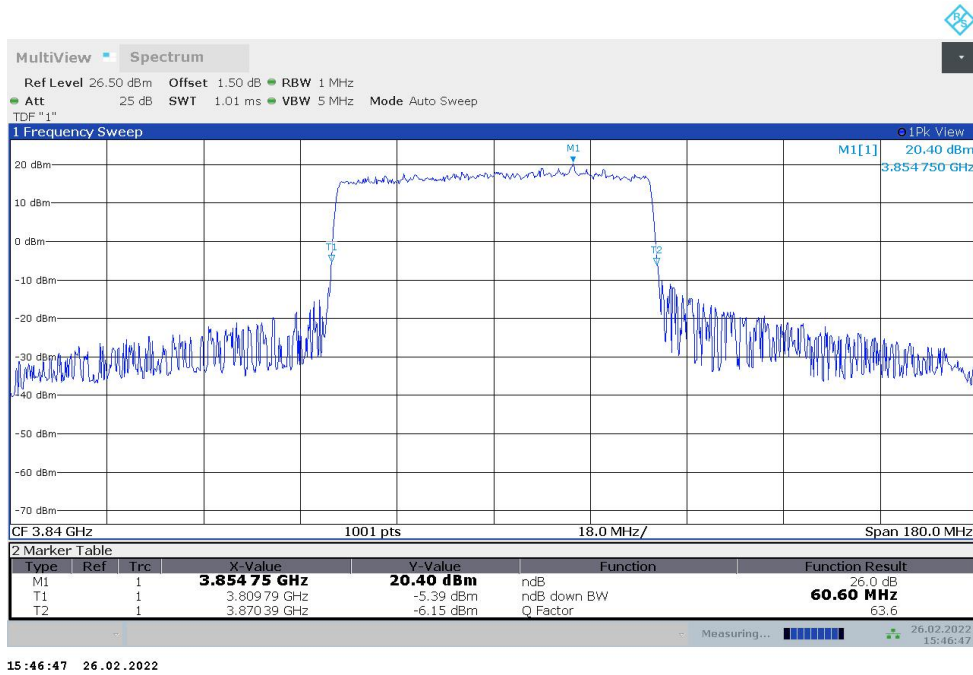

n77H,60MHz(-26dBc)

Frequency (MHz)	Emission Bandwidth (-26dBc) (MHz)	
	DFT-s-pi/2 BPSK	DFT-s-QPSK
3840	60.600	60.960

n77H,60MHz Bandwidth,DFT-s-pi/2 BPSK (-26dBc BW)