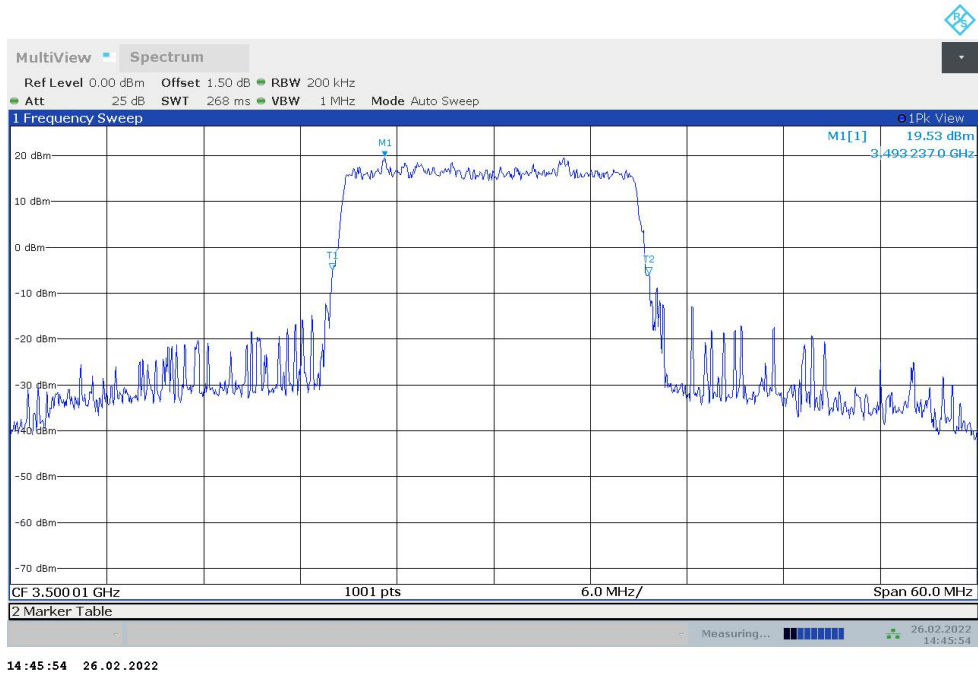

n77L,20MHz(-26dBc)

Frequency (MHz)	Emission Bandwidth (-26dBc) (MHz)	
	DFT-s-pi/2 BPSK	DFT-s-QPSK
3500.01	19.660	19.481

n77L,20MHz Bandwidth,DFT-s-pi/2 BPSK (-26dBc BW)