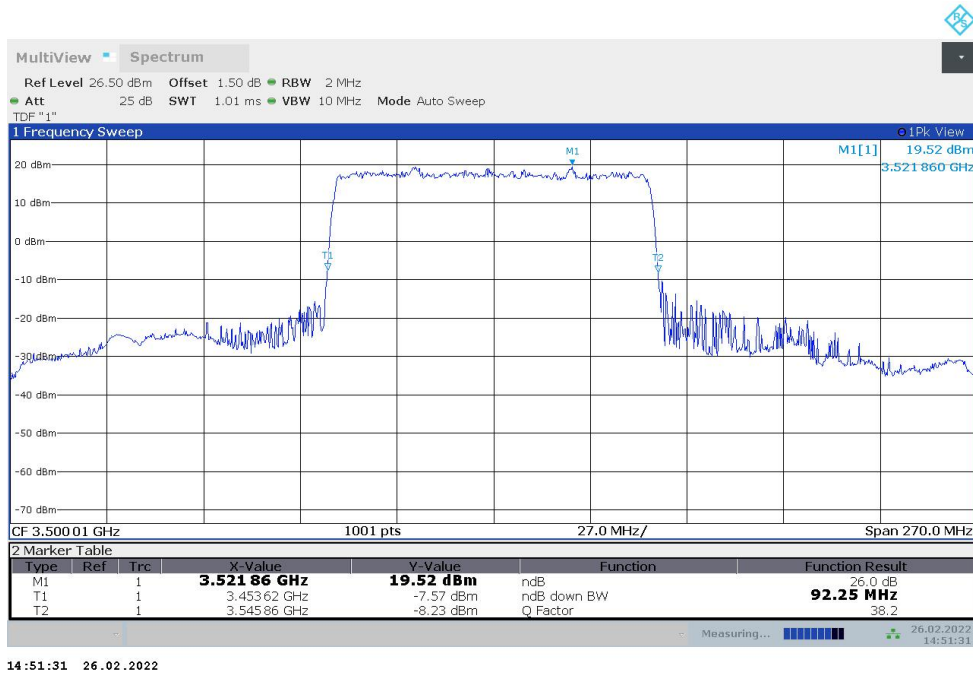

n77L,90MHz(-26dBc)

Frequency (MHz)	Emission Bandwidth (-26dBc) (MHz)	
	DFT-s-pi/2 BPSK	DFT-s-QPSK
3500.01	92.250	92.250

n77L,90MHz Bandwidth,DFT-s-pi/2 BPSK (-26dBc BW)