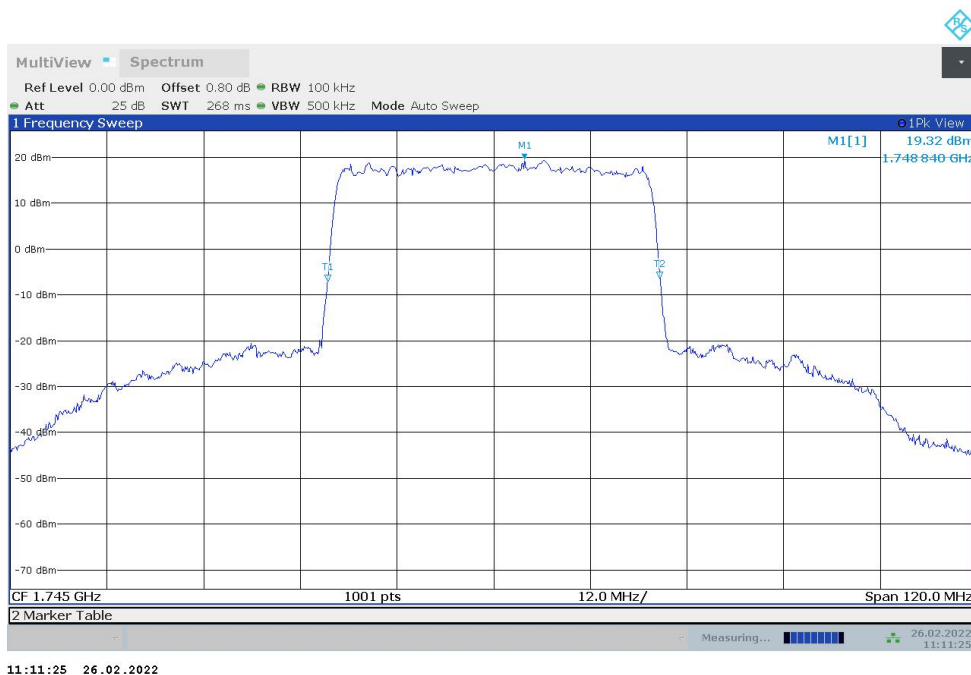

n66,40MHz Bandwidth,DFT-s-QPSK (-26dBc BW)