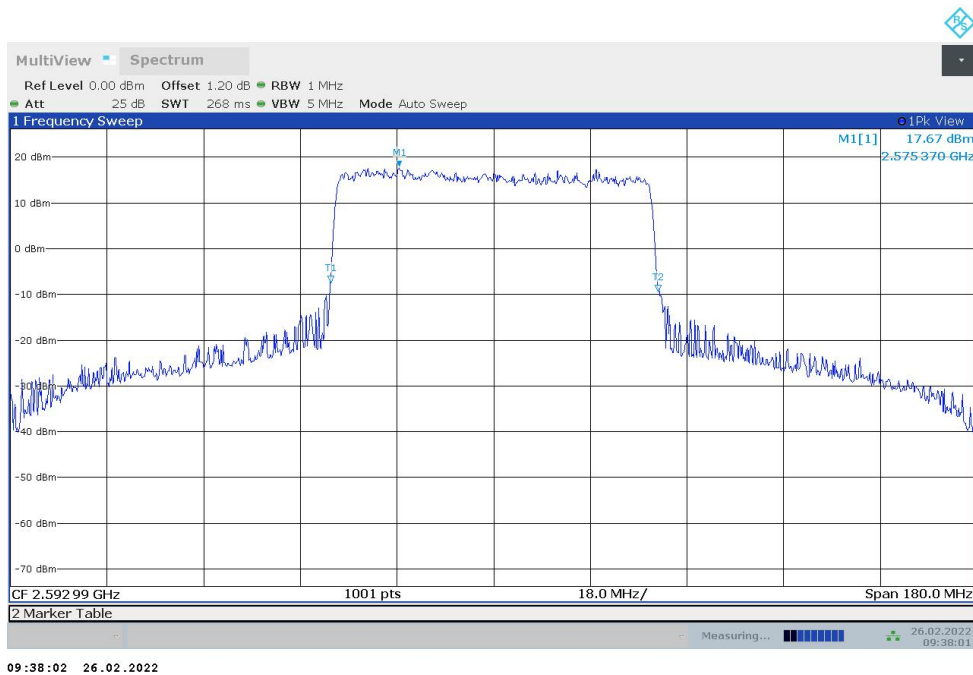

n41,60MHz Bandwidth,DFT-s-QPSK (-26dBc BW)