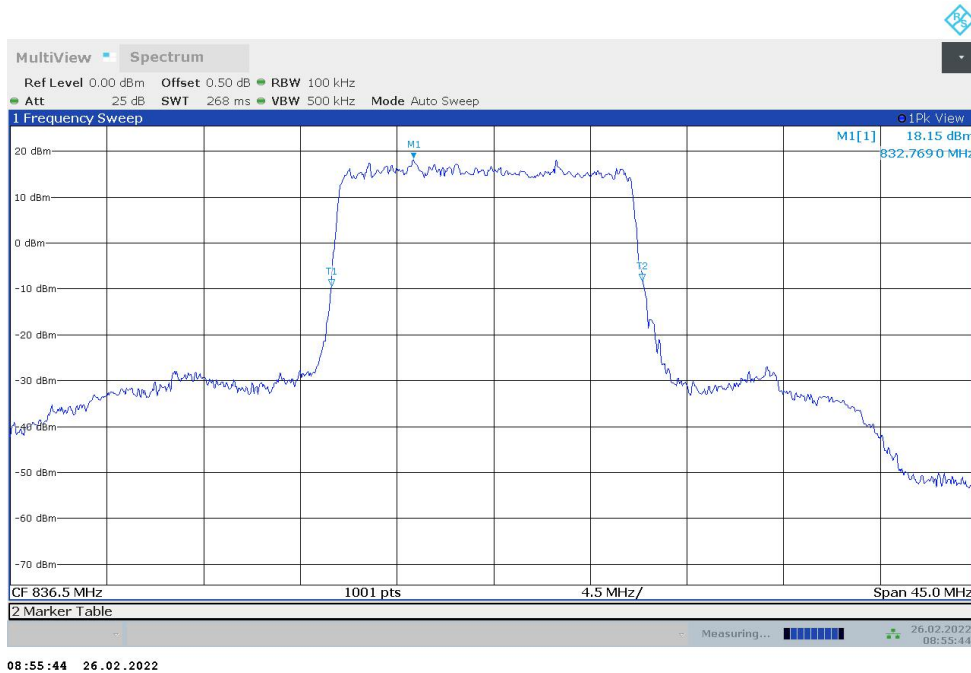

Frequency (MHz)	Emission Bandwidth (-26dBc) (MHz)	
	DFT-s-pi/2 BPSK	DFT-s-QPSK
836.5	9.770	9.800

n5,10MHz Bandwidth,DFT-s-pi/2 BPSK (-26dBc BW)

n5,10MHz Bandwidth,DFT-s-QPSK (-26dBc BW)

n5,15MHz(-26dBc)

Frequency (MHz)	Emission Bandwidth (-26dBc) (MHz)	
	DFT-s-pi/2 BPSK	DFT-s-QPSK
836.5	14.476	14.386

n5,15MHz Bandwidth,DFT-s-pi/2 BPSK (-26dBc BW)

n5,15MHz Bandwidth,DFT-s-QPSK (-26dBc BW)

n5,20MHz(-26dBc)

Frequency (MHz)	Emission Bandwidth (-26dBc) (MHz)	
	DFT-s-pi/2 BPSK	DFT-s-QPSK
836.5	19.481	19.481