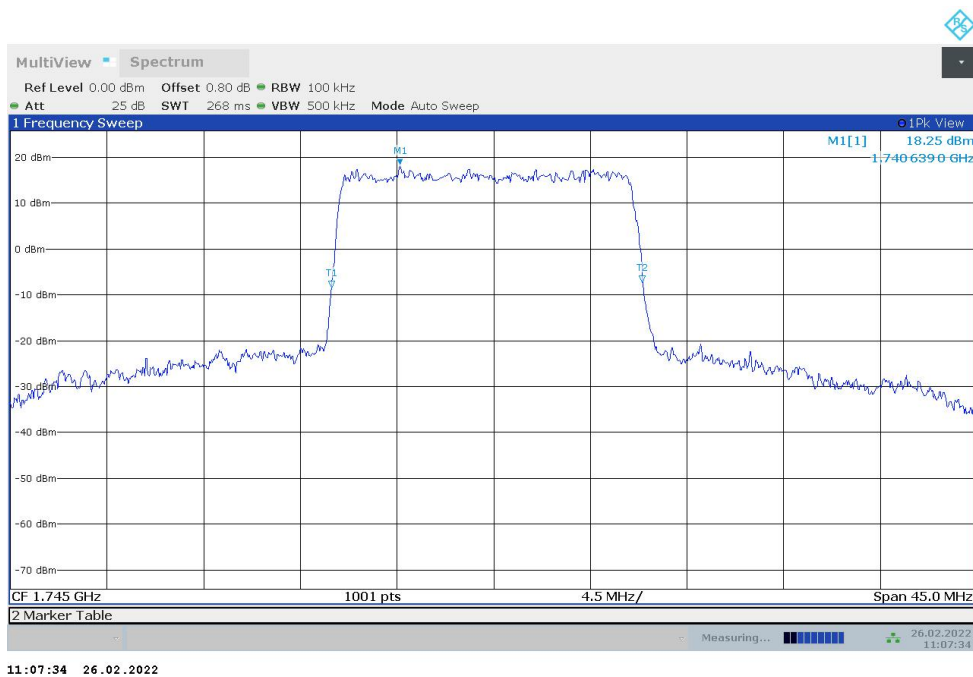

n66,15MHz Bandwidth,DFT-s-QPSK (-26dBc BW)