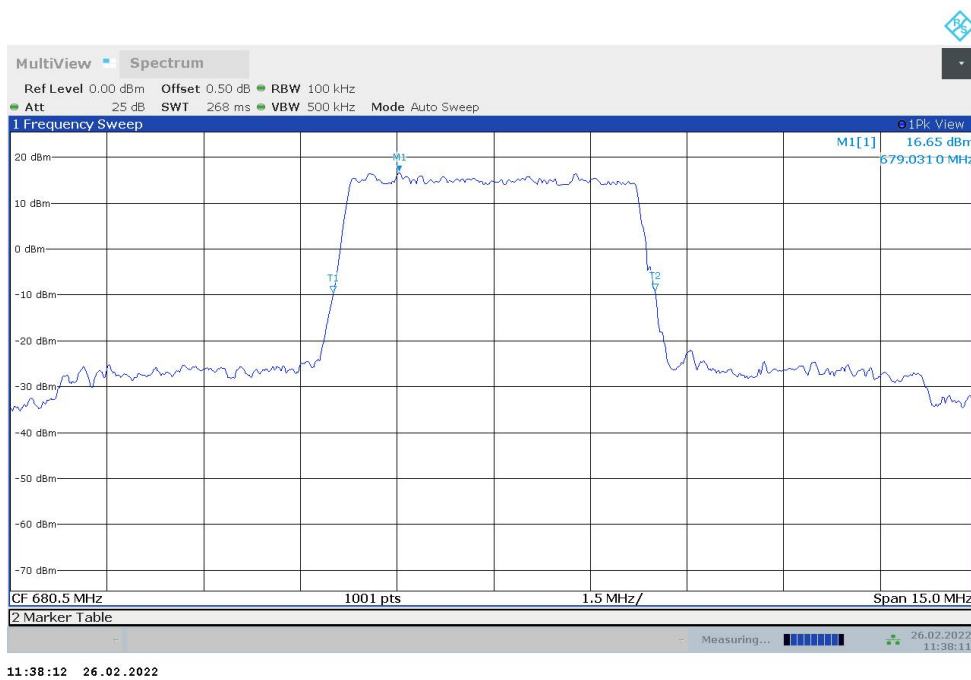

n71,5MHz Bandwidth,DFT-s-QPSK (-26dBc BW)