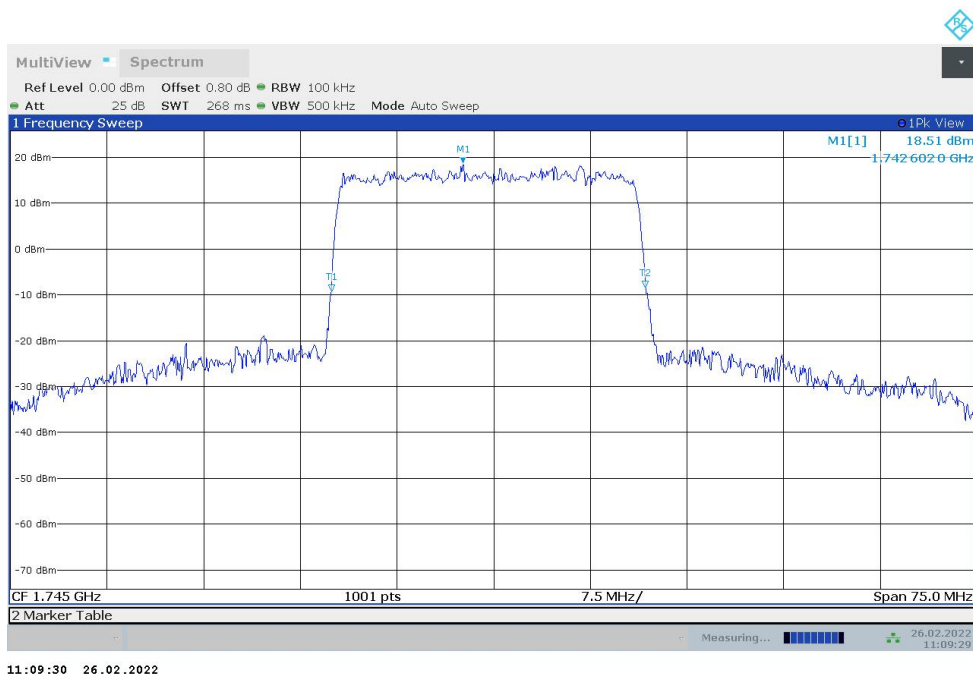

n66,25MHz Bandwidth,DFT-s-QPSK (-26dBc BW)