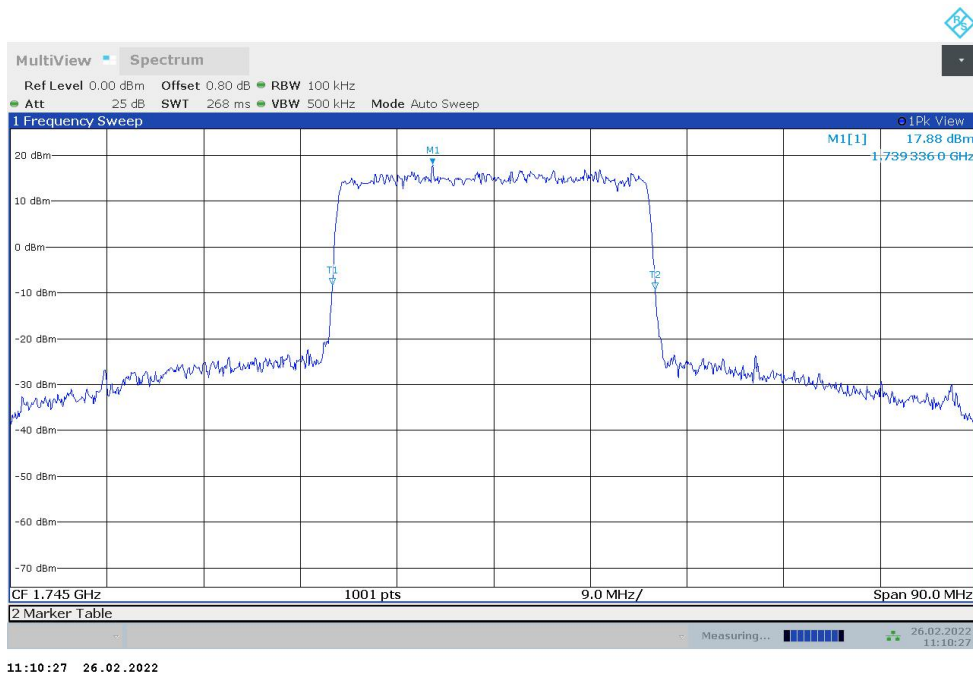

n66,30MHz Bandwidth,DFT-s-QPSK (-26dBc BW)