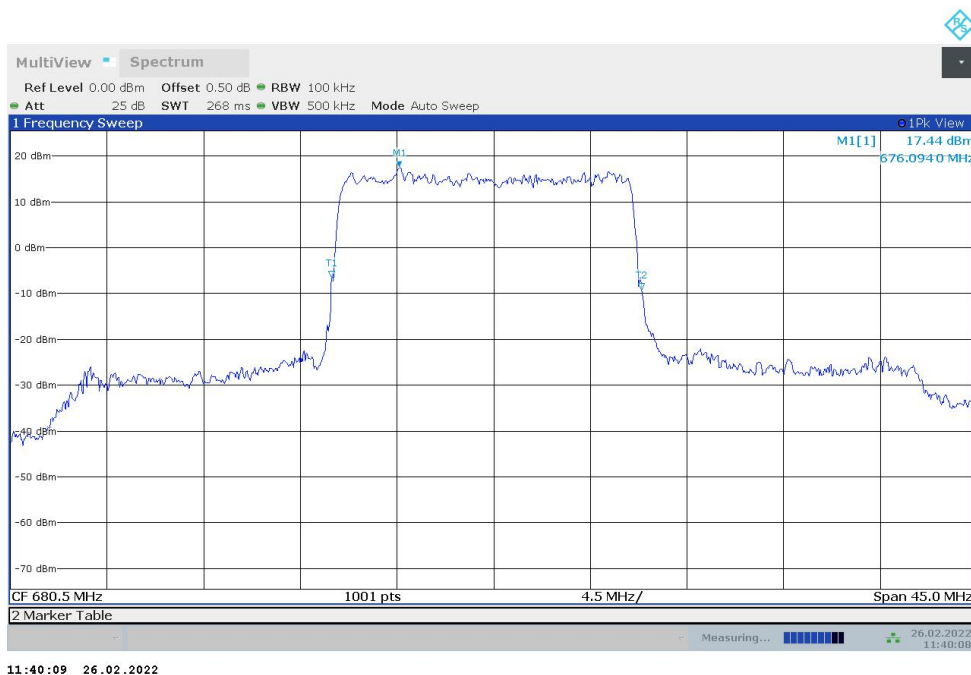

n71,15MHz Bandwidth,DFT-s-QPSK (-26dBc BW)