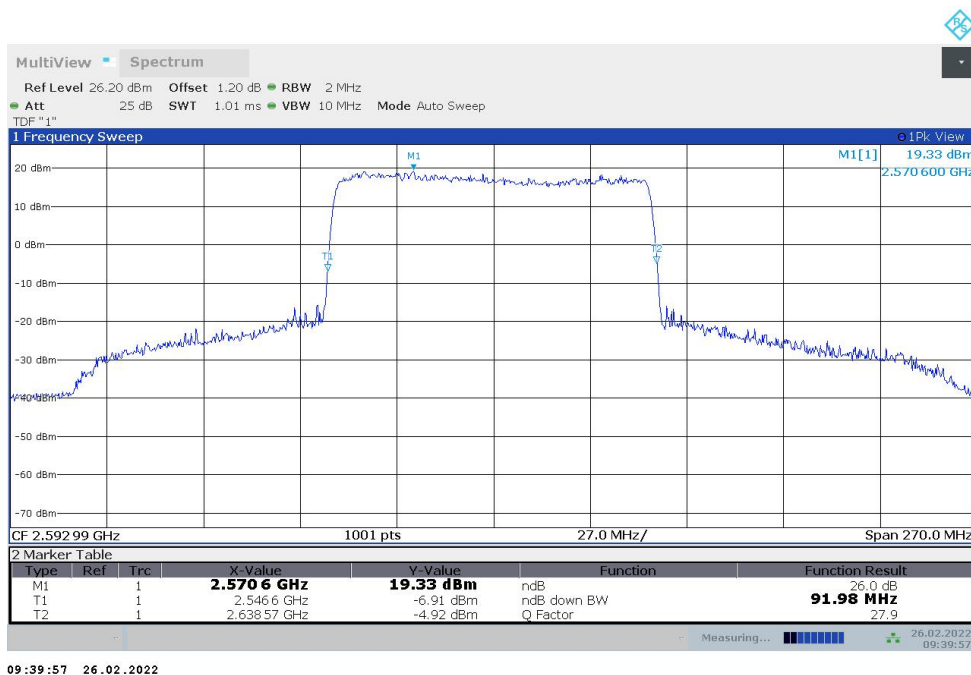

n41,90MHz Bandwidth,DFT-s-QPSK (-26dBc BW)