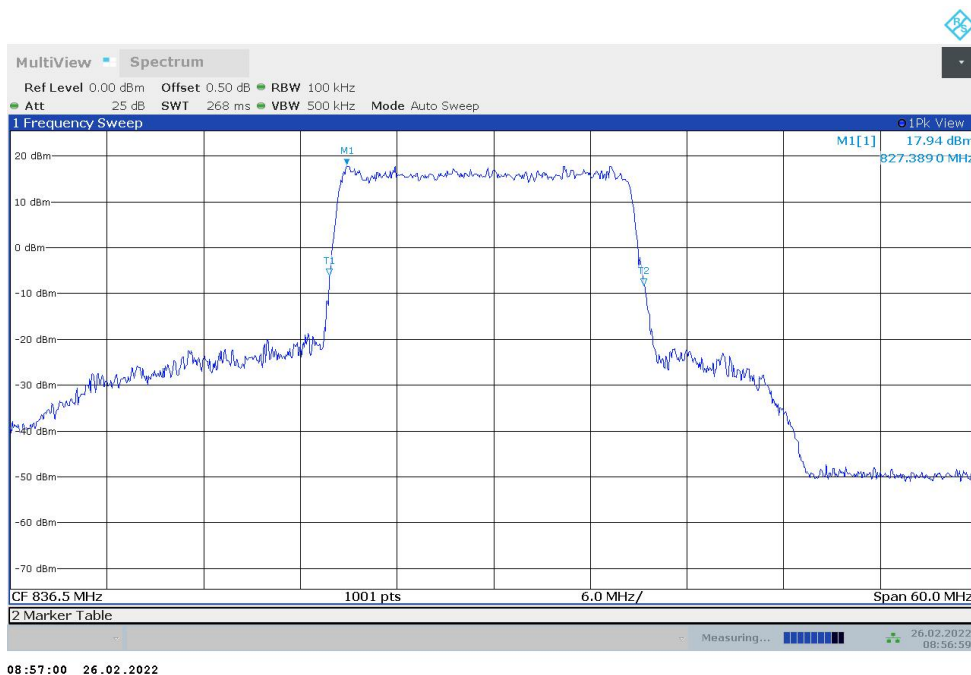

n5,20MHz Bandwidth,DFT-s-QPSK (-26dBc BW)