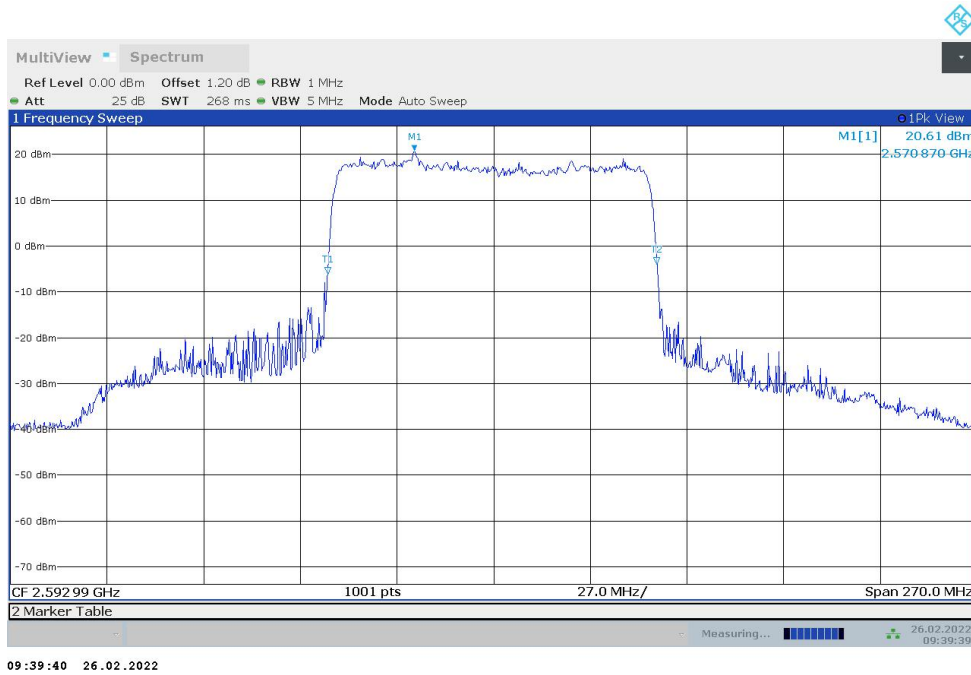

n41,90MHz(-26dBc)

Frequency (MHz)	Emission Bandwidth (-26dBc) (MHz)	
	DFT-s-pi/2 BPSK	DFT-s-QPSK
2592.99	91.980	91.980

n41,90MHz Bandwidth,DFT-s-pi/2 BPSK (-26dBc BW)