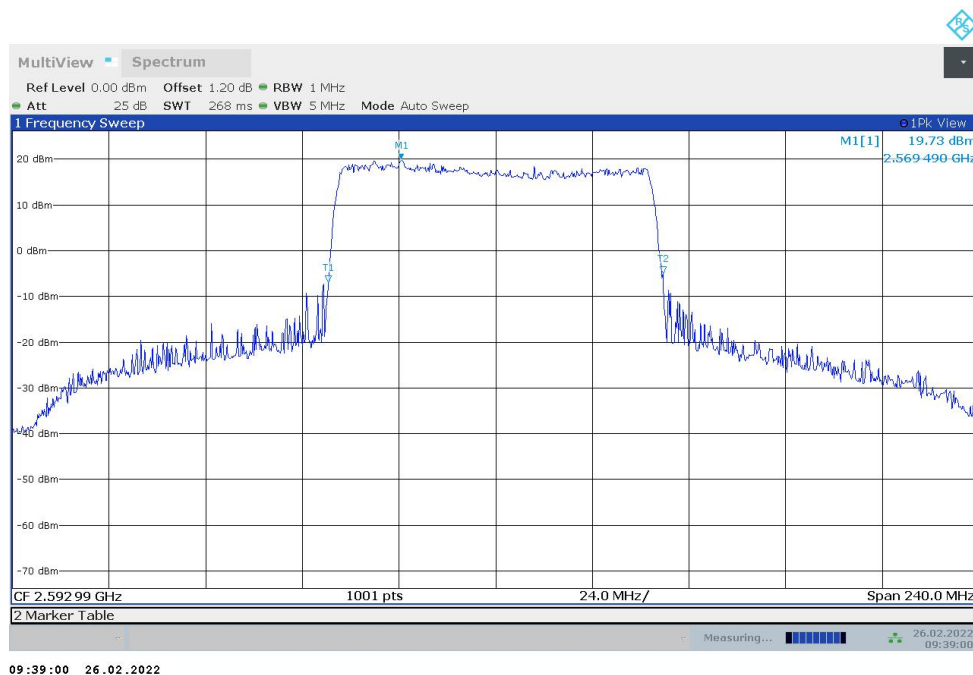

n41,60MHz(-26dBc)

Frequency (MHz)	Emission Bandwidth (-26dBc) (MHz)	
	DFT-s-pi/2 BPSK	DFT-s-QPSK
2592.99	60.600	60.960

n41,60MHz Bandwidth,DFT-s-pi/2 BPSK (-26dBc BW)

n41,60MHz Bandwidth,DFT-s-QPSK (-26dBc BW)

n41,80MHz(-26dBc)

Frequency (MHz)	Emission Bandwidth (-26dBc) (MHz)	
	DFT-s-pi/2 BPSK	DFT-s-QPSK
2592.99	82.240	82.960

n41,80MHz Bandwidth,DFT-s-pi/2 BPSK (-26dBc BW)

n41,80MHz Bandwidth,DFT-s-QPSK (-26dBc BW)