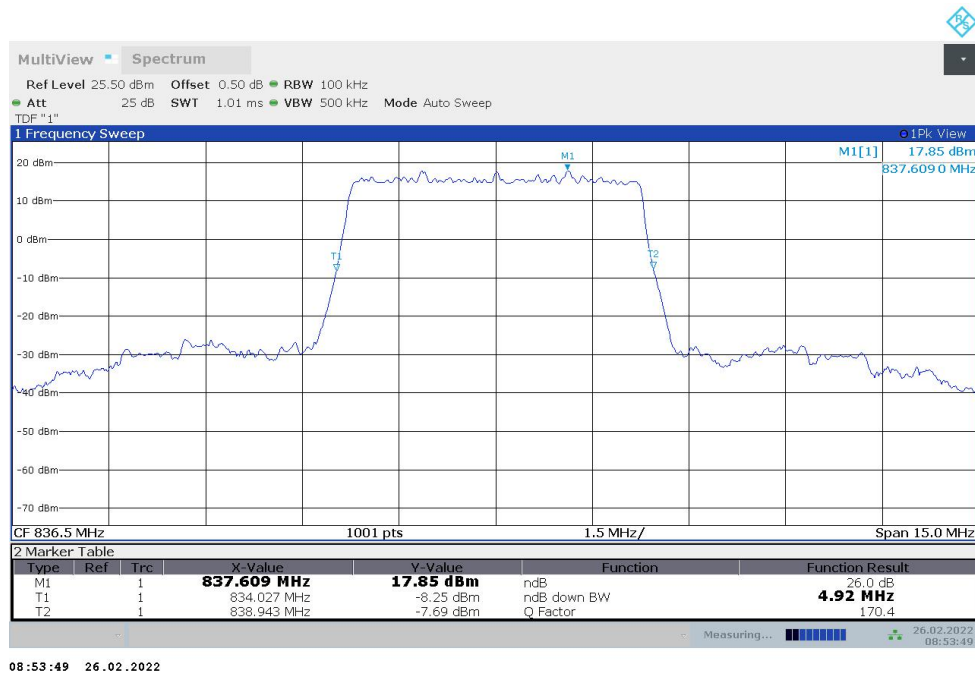

n5
n5,5MHz(-26dBc)

Frequency (MHz)	Emission Bandwidth (-26dBc) (MHz)	
	DFT-s-pi/2 BPSK	DFT-s-QPSK
836.5	4.915	4.975

n5,5MHz Bandwidth,DFT-s-pi/2 BPSK (-26dBc BW)