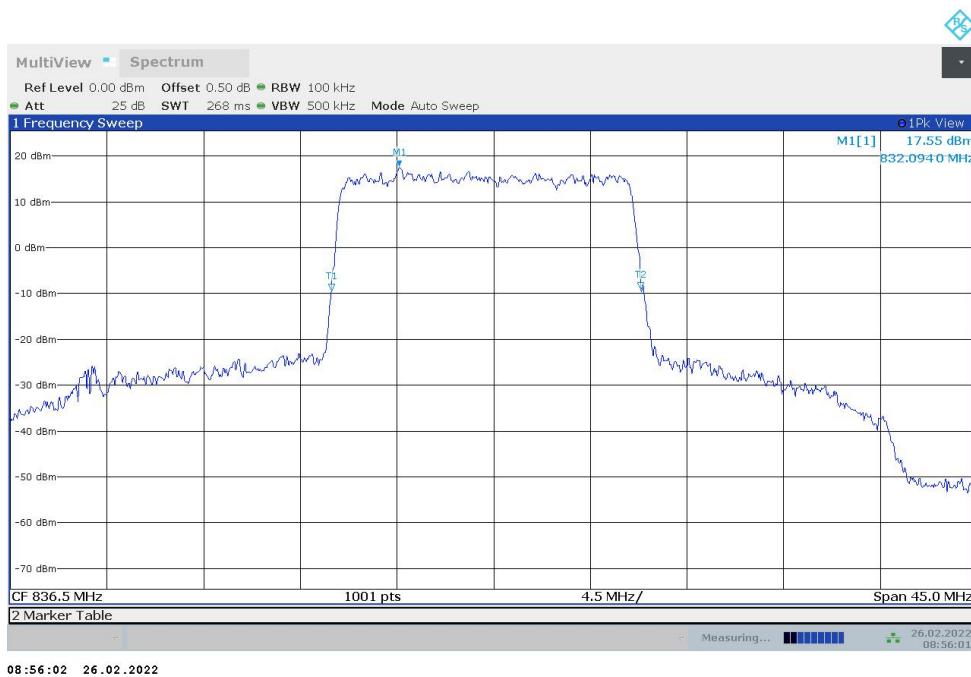

n5,15MHz Bandwidth,DFT-s-QPSK (-26dBc BW)