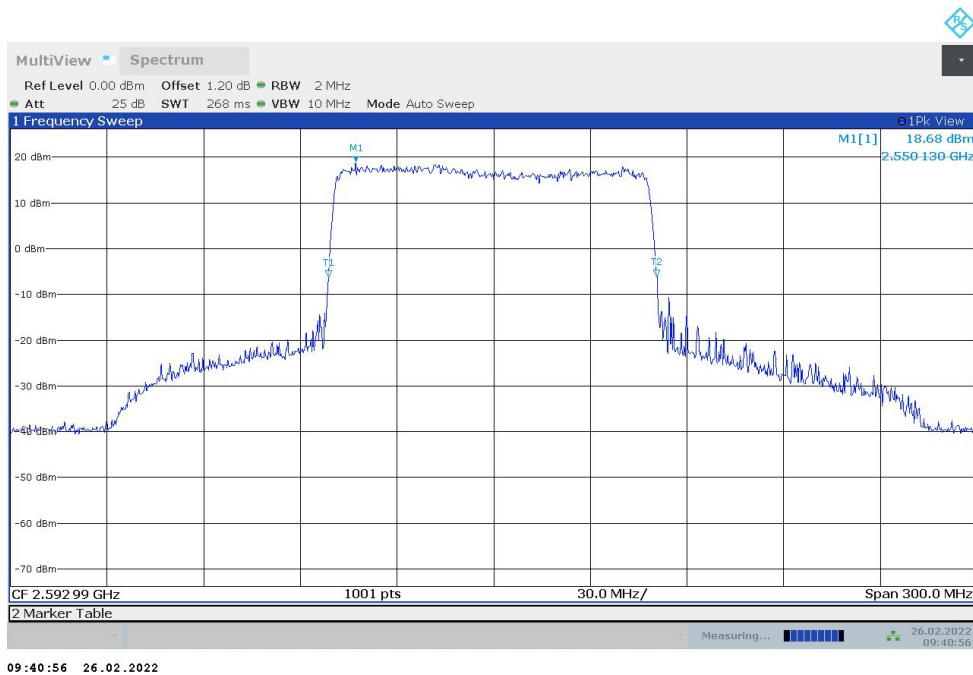

n41,90MHz(-26dBc)

Frequency (MHz)	Emission Bandwidth (-26dBc) (MHz)	
	DFT-s-pi/2 BPSK	DFT-s-QPSK
2592.99	91.980	91.980

n41,90MHz Bandwidth,DFT-s-pi/2 BPSK (-26dBc BW)

n41,90MHz Bandwidth,DFT-s-QPSK (-26dBc BW)

n41,100MHz(-26dBc)

Frequency (MHz)	Emission Bandwidth (-26dBc) (MHz)	
	DFT-s-pi/2 BPSK	DFT-s-QPSK
2592.99	101.600	101.900

n41,100MHz Bandwidth,DFT-s-pi/2 BPSK (-26dBc BW)

n41,100MHz Bandwidth,DFT-s-QPSK (-26dBc BW)