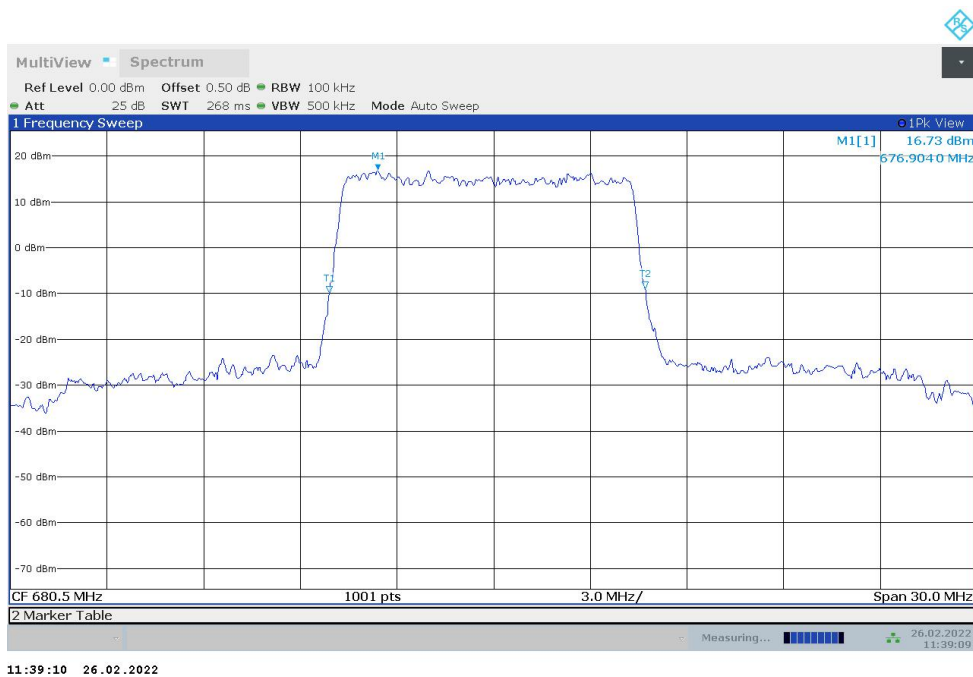

n71,10MHz Bandwidth,DFT-s-QPSK (-26dBc BW)