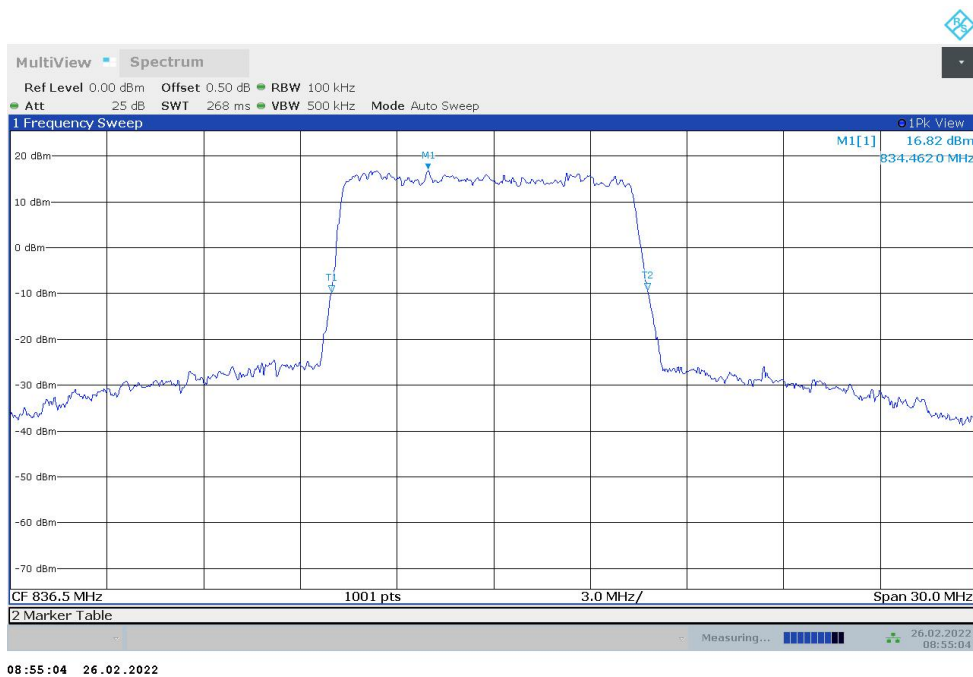

n5,10MHz Bandwidth,DFT-s-QPSK (-26dBc BW)