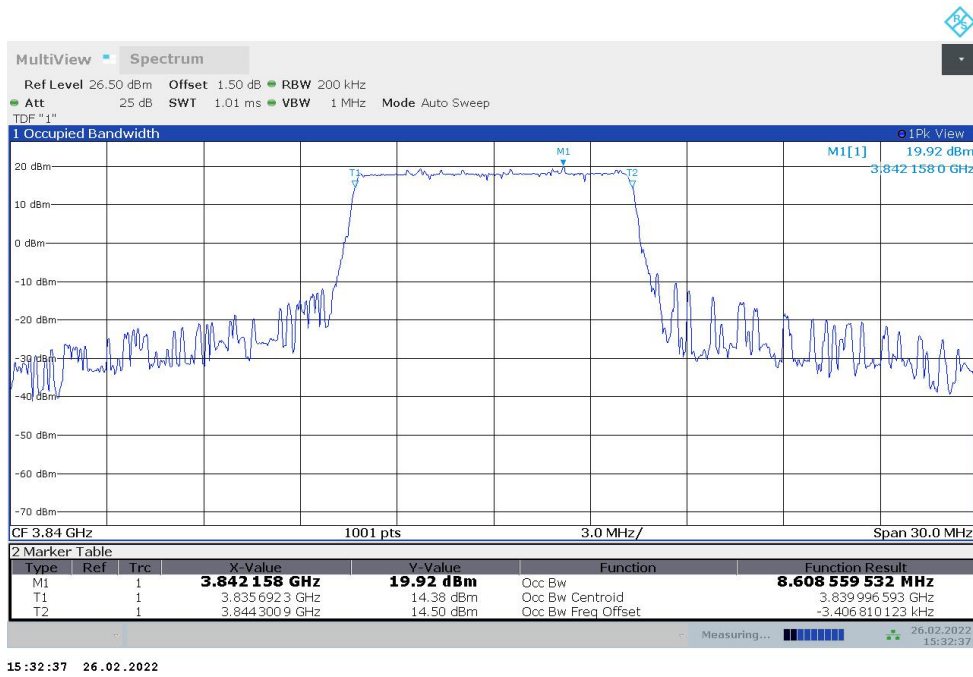

n77H
n77H,10MHz(99%)

Frequency (MHz)	Occupied Bandwidth (99%) (MHz)	
	DFT-s-pi/2 BPSK	DFT-s-QPSK
3840	8.609	8.628

n77H,10MHz Bandwidth,DFT-s-pi/2 BPSK (99% BW)