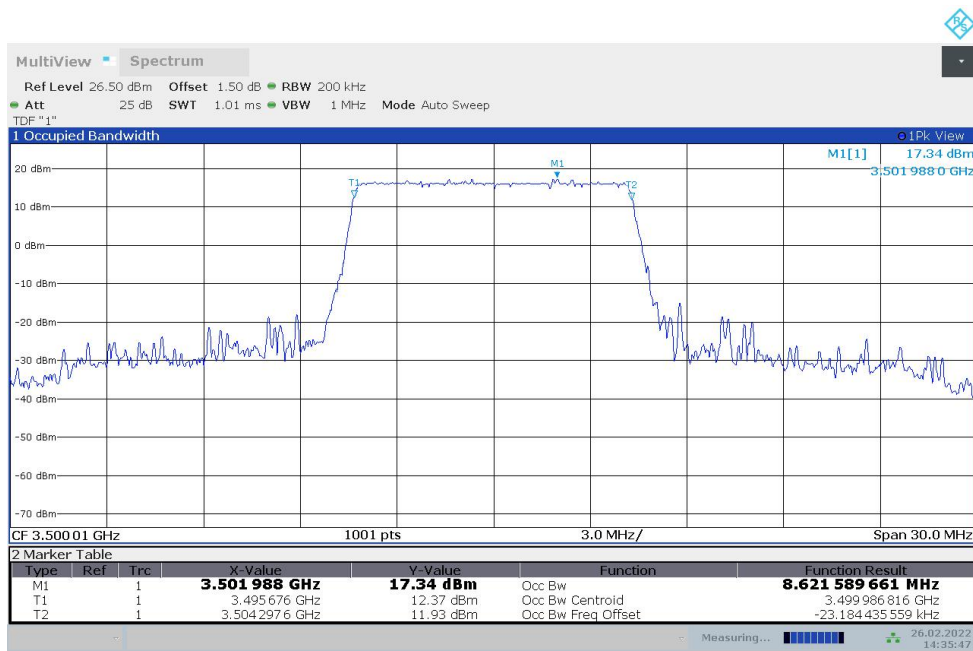

n77L
n77L,10MHz(99%)

Frequency (MHz)	Occupied Bandwidth (99%) (MHz)	
	DFT-s-pi/2 BPSK	DFT-s-QPSK
3500.01	8.579	8.622

n77L,10MHz Bandwidth,DFT-s-pi/2 BPSK (99% BW)

14:35:30 26.02.2022

n77L,10MHz Bandwidth,DFT-s-QPSK (99% BW)

14:35:48 26.02.2022

n77L,15MHz(99%)

Frequency (MHz)	Occupied Bandwidth (99%) (MHz)	
	DFT-s-pi/2 BPSK	DFT-s-QPSK
3500.01	12.962	12.936

n77L,15MHz Bandwidth,DFT-s-pi/2 BPSK (99% BW)

n77L,15MHz Bandwidth,DFT-s-QPSK (99% BW)