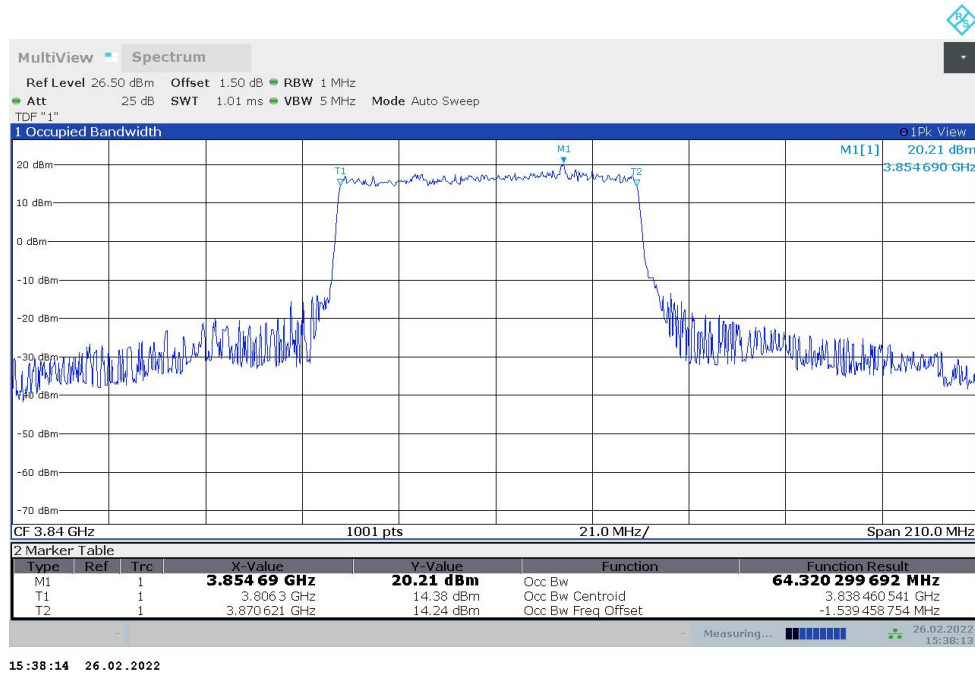

n77H,70MHz(99%)

Frequency (MHz)	Occupied Bandwidth (99%) (MHz)	
	DFT-s-pi/2 BPSK	DFT-s-QPSK
3840	64.320	64.450

n77H,70MHz Bandwidth,DFT-s-pi/2 BPSK (99% BW)