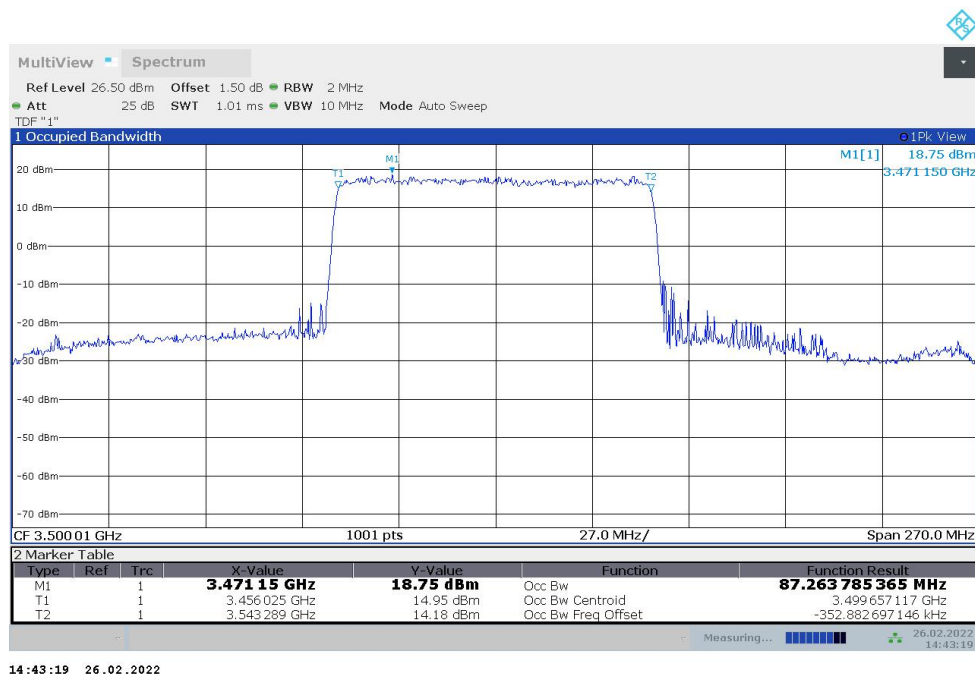

n77L,90MHz Bandwidth,DFT-s-QPSK (99% BW)