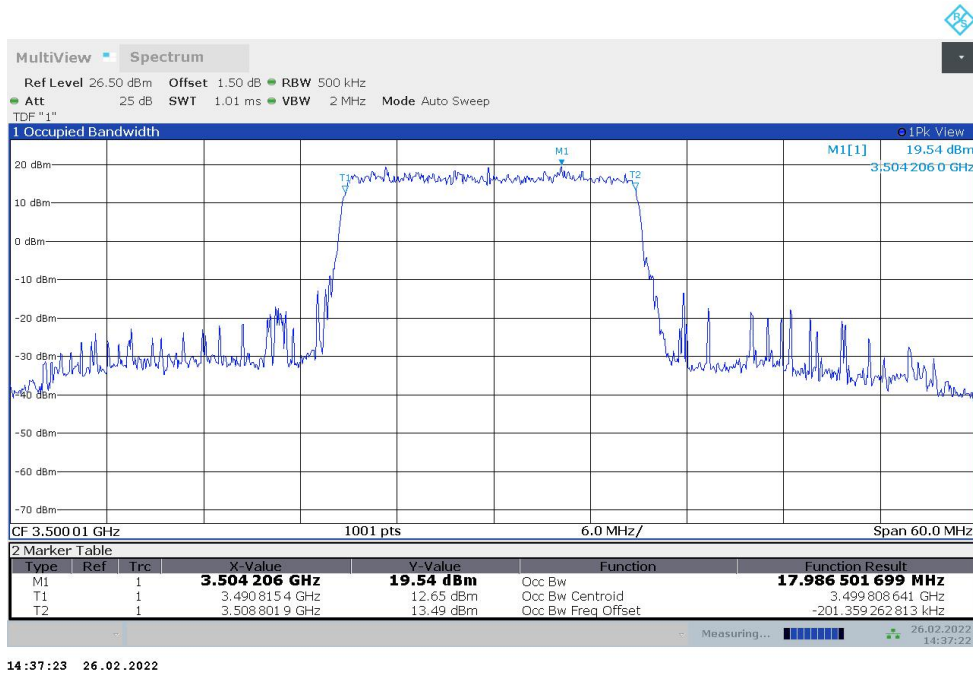

n77L,20MHz(99%)

Frequency (MHz)	Occupied Bandwidth (99%) (MHz)	
	DFT-s-pi/2 BPSK	DFT-s-QPSK
3500.01	17.987	18.005

n77L,20MHz Bandwidth,DFT-s-pi/2 BPSK (99% BW)