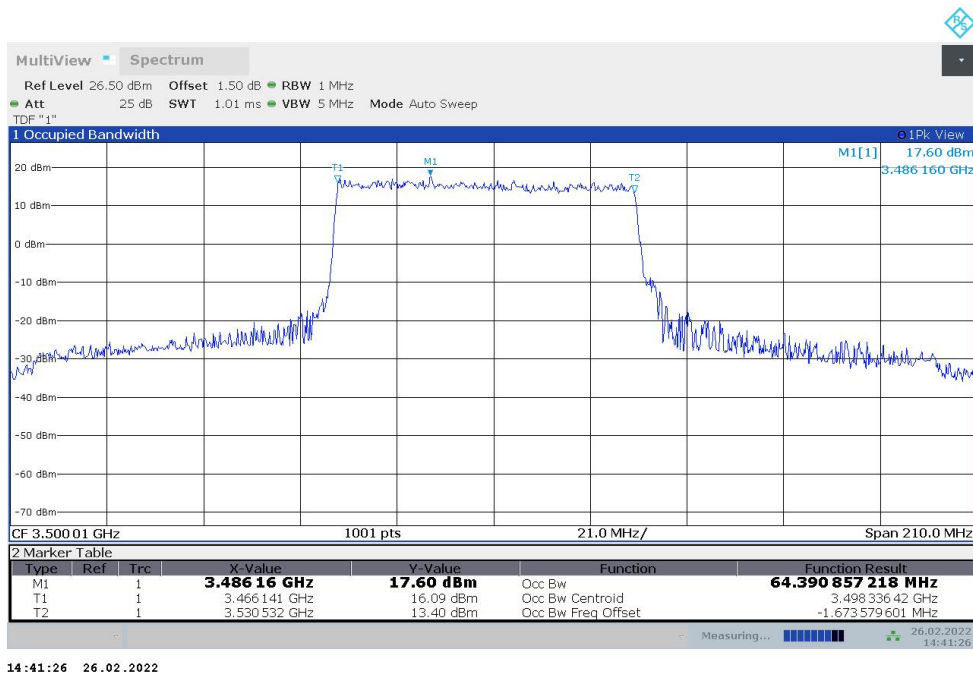

n77L,70MHz Bandwidth,DFT-s-QPSK (99% BW)