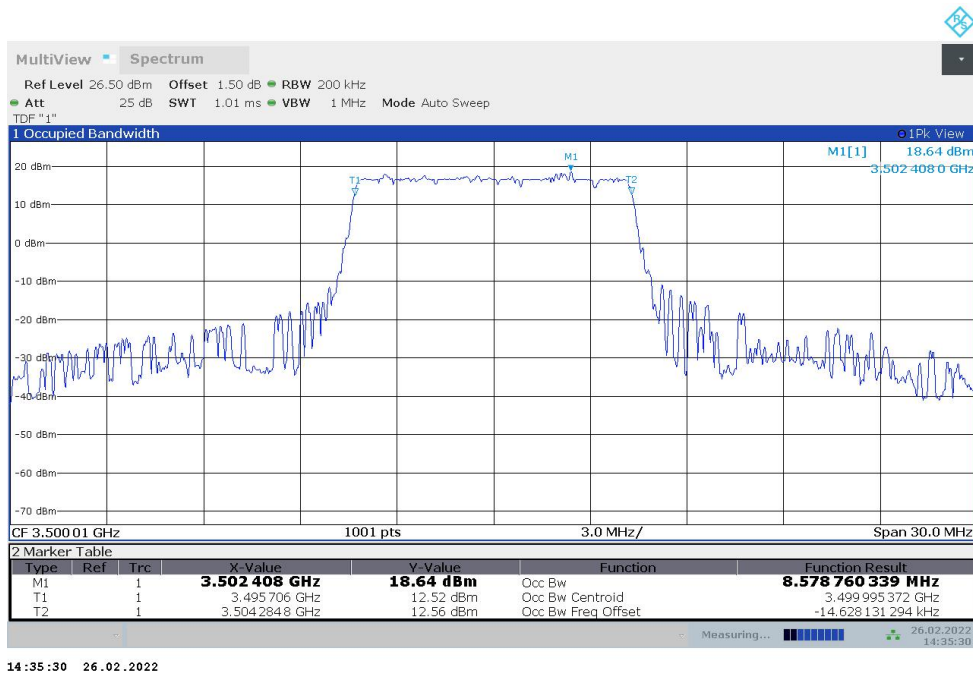

n77L
n77L,10MHz(99%)

Frequency (MHz)	Occupied Bandwidth (99%) (MHz)	
	DFT-s-pi/2 BPSK	DFT-s-QPSK
3500.01	8.579	8.622

n77L,10MHz Bandwidth,DFT-s-pi/2 BPSK (99% BW)

14:35:30 26.02.2022

n77L,10MHz Bandwidth,DFT-s-QPSK (99% BW)

14:35:48 26.02.2022

n77L,15MHz(99%)

Frequency (MHz)	Occupied Bandwidth (99%) (MHz)	
	DFT-s-pi/2 BPSK	DFT-s-QPSK
3500.01	12.962	12.936

n77L,15MHz Bandwidth,DFT-s-pi/2 BPSK (99% BW)

n77L,15MHz Bandwidth,DFT-s-QPSK (99% BW)