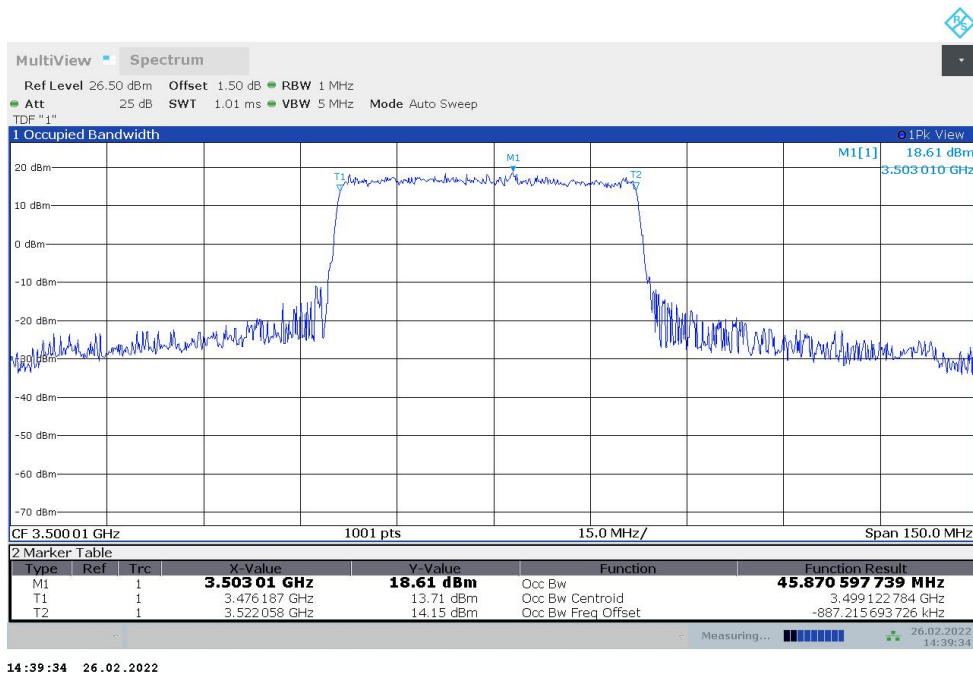

n77L,50MHz Bandwidth,DFT-s-QPSK (99% BW)