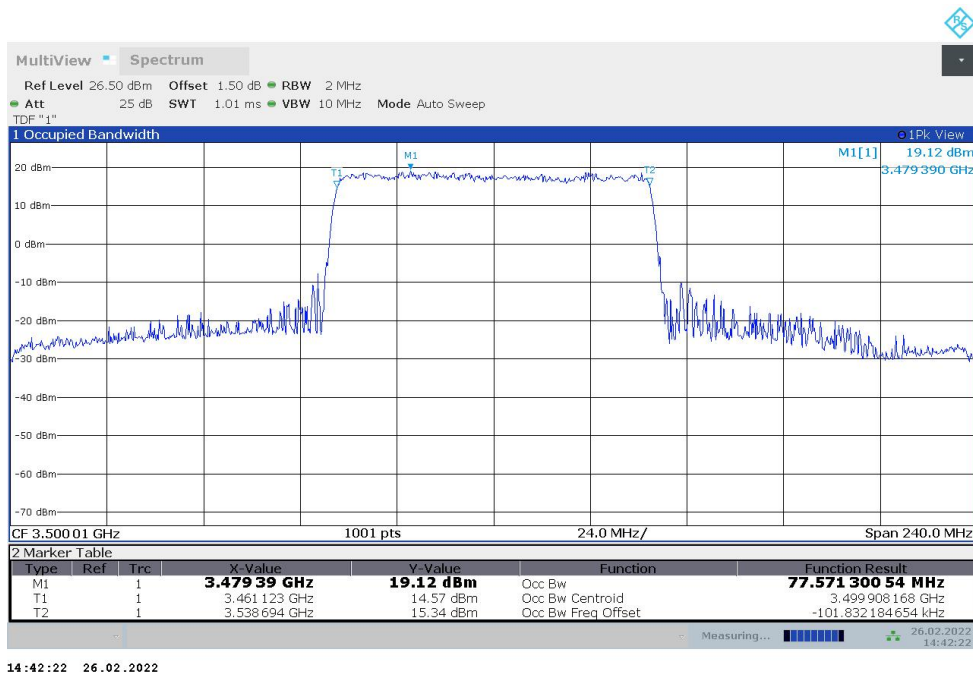

n77L,80MHz Bandwidth,DFT-s-QPSK (99% BW)