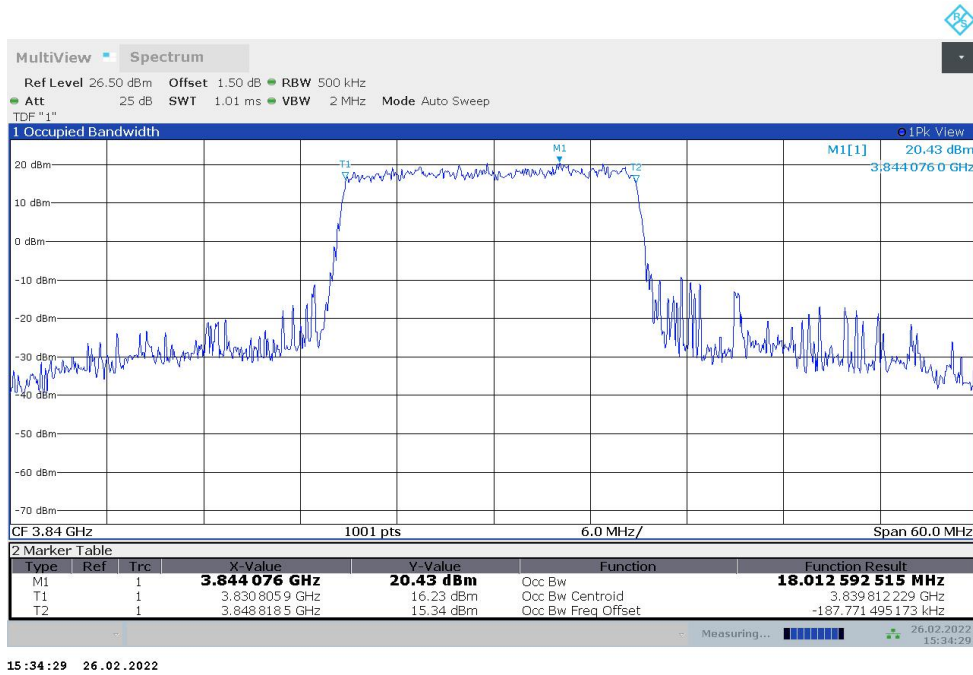

n77H,20MHz(99%)

Frequency (MHz)	Occupied Bandwidth (99%) (MHz)	
	DFT-s-pi/2 BPSK	DFT-s-QPSK
3840	18.013	18.036

n77H,20MHz Bandwidth,DFT-s-pi/2 BPSK (99% BW)