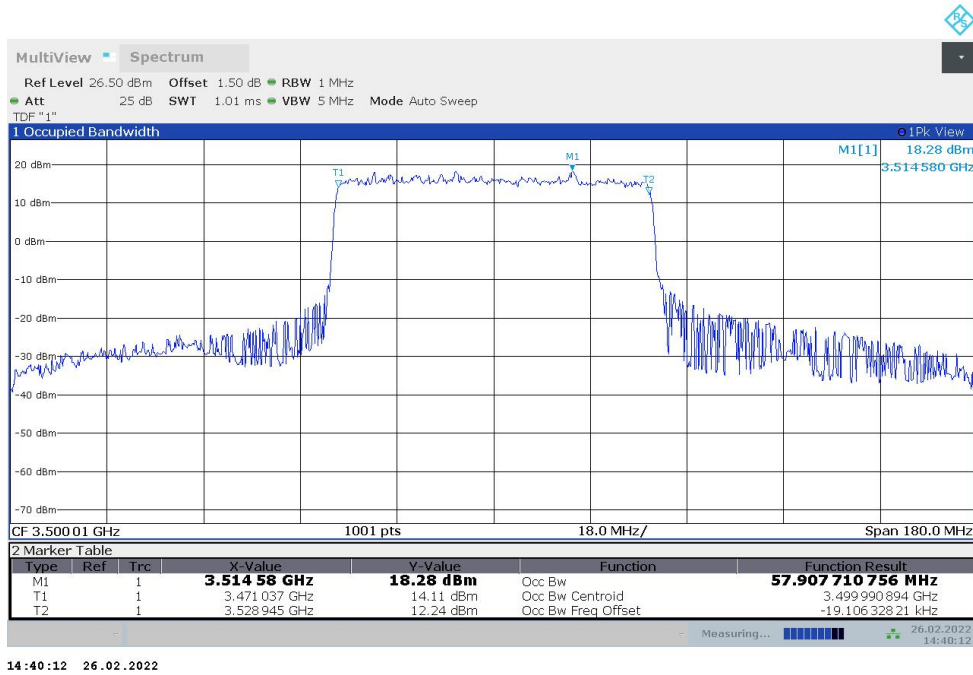

n77L,60MHz(99%)

Frequency (MHz)	Occupied Bandwidth (99%) (MHz)	
	DFT-s-pi/2 BPSK	DFT-s-QPSK
3500.01	57.908	58.008

n77L,60MHz Bandwidth,DFT-s-pi/2 BPSK (99% BW)