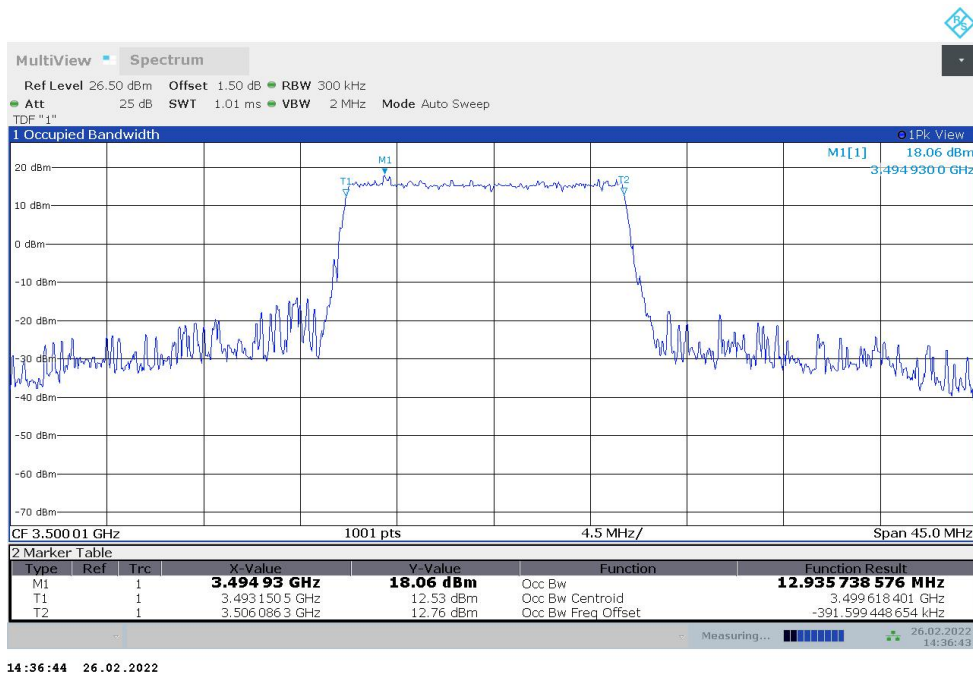

n77L
n77L,10MHz(99%)

Frequency (MHz)	Occupied Bandwidth (99%) (MHz)	
	DFT-s-pi/2 BPSK	DFT-s-QPSK
3500.01	8.579	8.622

n77L,10MHz Bandwidth,DFT-s-pi/2 BPSK (99% BW)

14:35:30 26.02.2022

n77L,10MHz Bandwidth,DFT-s-QPSK (99% BW)

14:35:48 26.02.2022

n77L,15MHz(99%)

Frequency (MHz)	Occupied Bandwidth (99%) (MHz)	
	DFT-s-pi/2 BPSK	DFT-s-QPSK
3500.01	12.962	12.936

n77L,15MHz Bandwidth,DFT-s-pi/2 BPSK (99% BW)

n77L,15MHz Bandwidth,DFT-s-QPSK (99% BW)