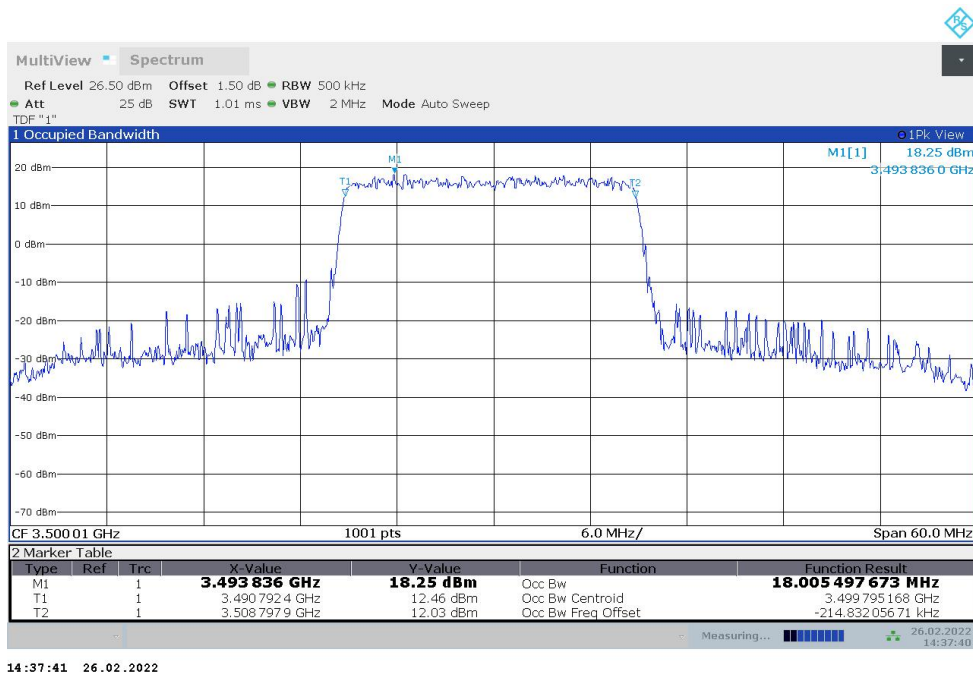

n77L
n77L,10MHz(99%)

Frequency (MHz)	Occupied Bandwidth (99%) (MHz)	
	DFT-s-pi/2 BPSK	DFT-s-QPSK
3500.01	8.579	8.622

n77L,10MHz Bandwidth,DFT-s-pi/2 BPSK (99% BW)

14:35:30 26.02.2022

n77L,10MHz Bandwidth,DFT-s-QPSK (99% BW)

14:35:48 26.02.2022

n77L,15MHz(99%)

Frequency (MHz)	Occupied Bandwidth (99%) (MHz)	
	DFT-s-pi/2 BPSK	DFT-s-QPSK
3500.01	12.962	12.936

n77L,15MHz Bandwidth,DFT-s-pi/2 BPSK (99% BW)

n77L,15MHz Bandwidth,DFT-s-QPSK (99% BW)

n77L,20MHz(99%)

Frequency (MHz)	Occupied Bandwidth (99%) (MHz)	
	DFT-s-pi/2 BPSK	DFT-s-QPSK
3500.01	17.987	18.005

n77L,20MHz Bandwidth,DFT-s-pi/2 BPSK (99% BW)

n77L,20MHz Bandwidth,DFT-s-QPSK (99% BW)

n77L,40MHz(99%)