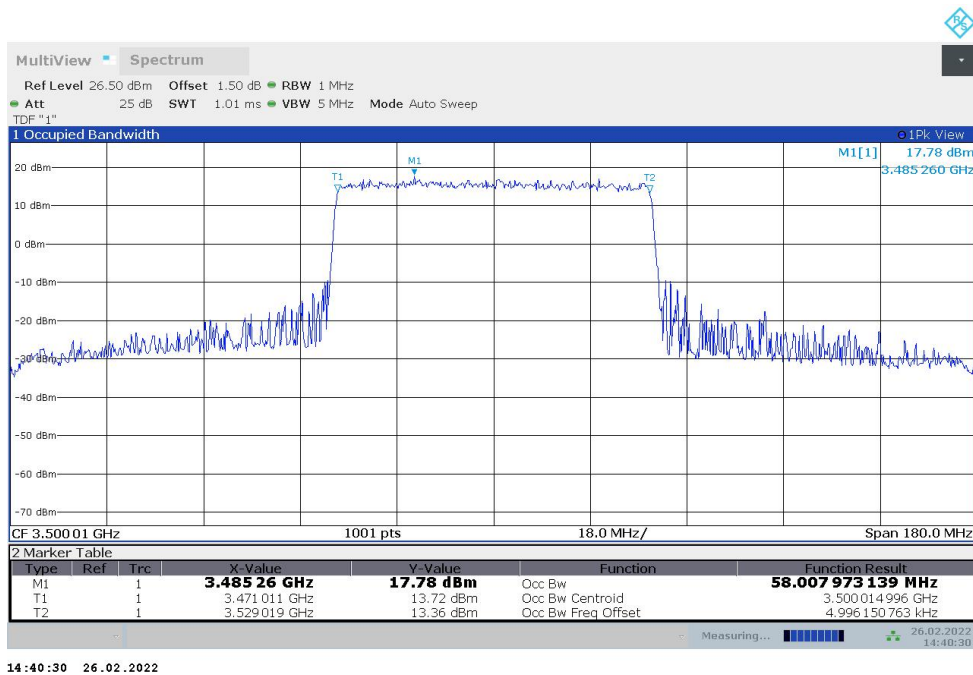

n77L,60MHz Bandwidth,DFT-s-QPSK (99% BW)