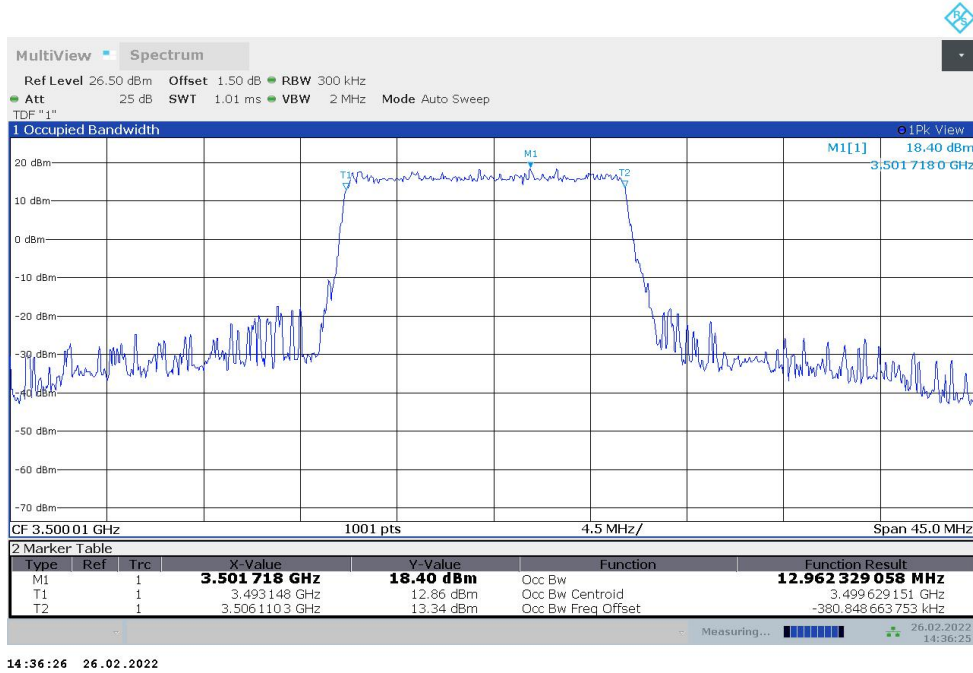

n77L,15MHz(99%)

Frequency (MHz)	Occupied Bandwidth (99%) (MHz)	
	DFT-s-pi/2 BPSK	DFT-s-QPSK
3500.01	12.962	12.936

n77L,15MHz Bandwidth,DFT-s-pi/2 BPSK (99% BW)