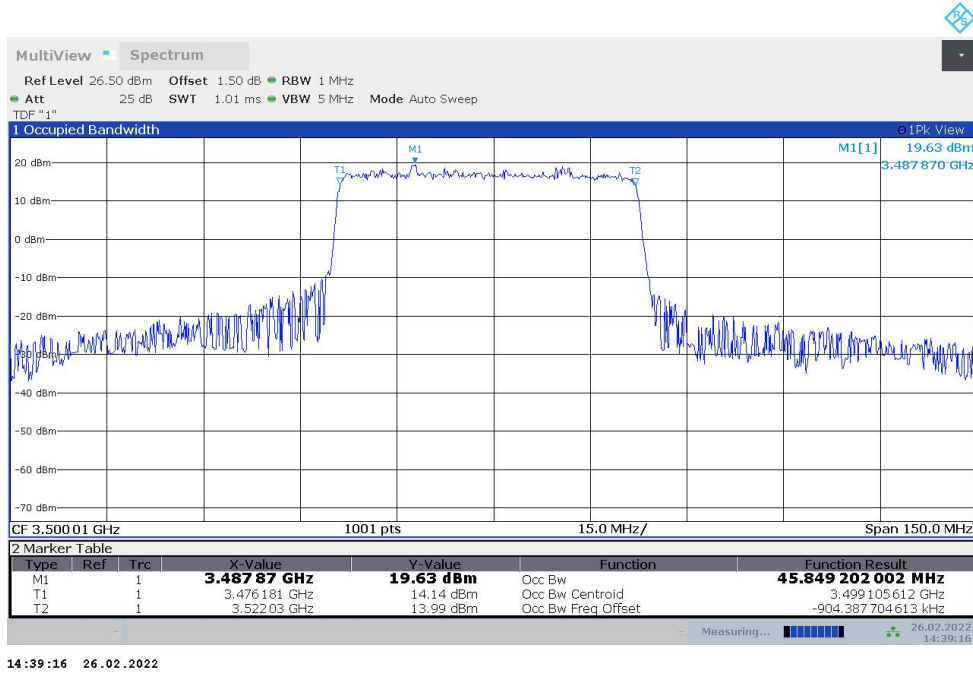

n77L,50MHz(99%)

Frequency (MHz)	Occupied Bandwidth (99%) (MHz)	
	DFT-s-pi/2 BPSK	DFT-s-QPSK
3500.01	45.849	45.871

n77L,50MHz Bandwidth,DFT-s-pi/2 BPSK (99% BW)