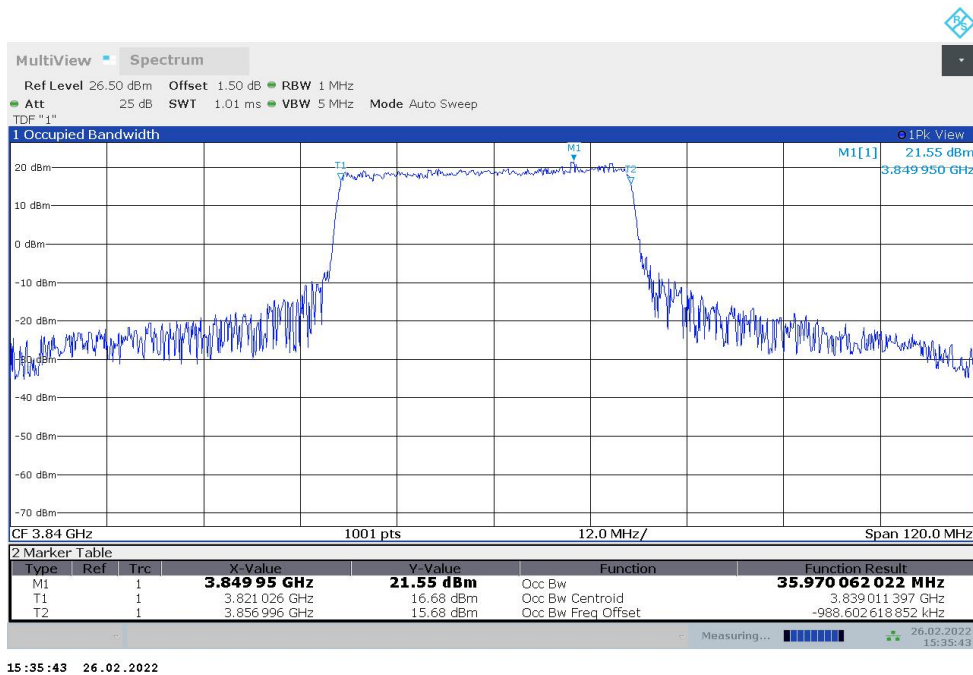

n77H,40MHz Bandwidth,DFT-s-QPSK (99% BW)