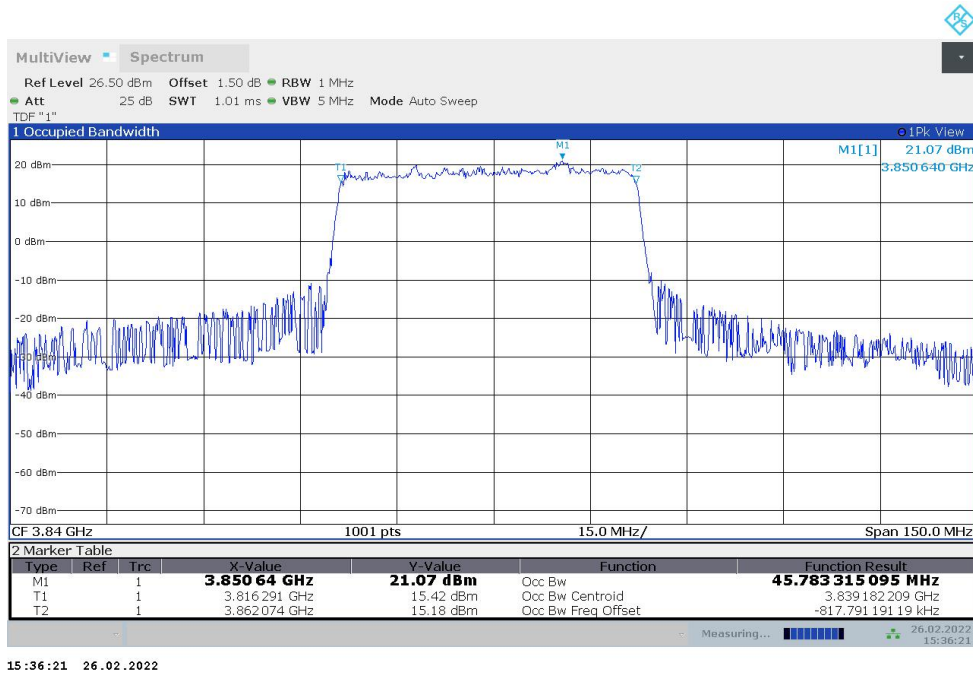

n77H,50MHz(99%)

Frequency (MHz)	Occupied Bandwidth (99%) (MHz)	
	DFT-s-pi/2 BPSK	DFT-s-QPSK
3840	45.783	45.773

n77H,50MHz Bandwidth,DFT-s-pi/2 BPSK (99% BW)