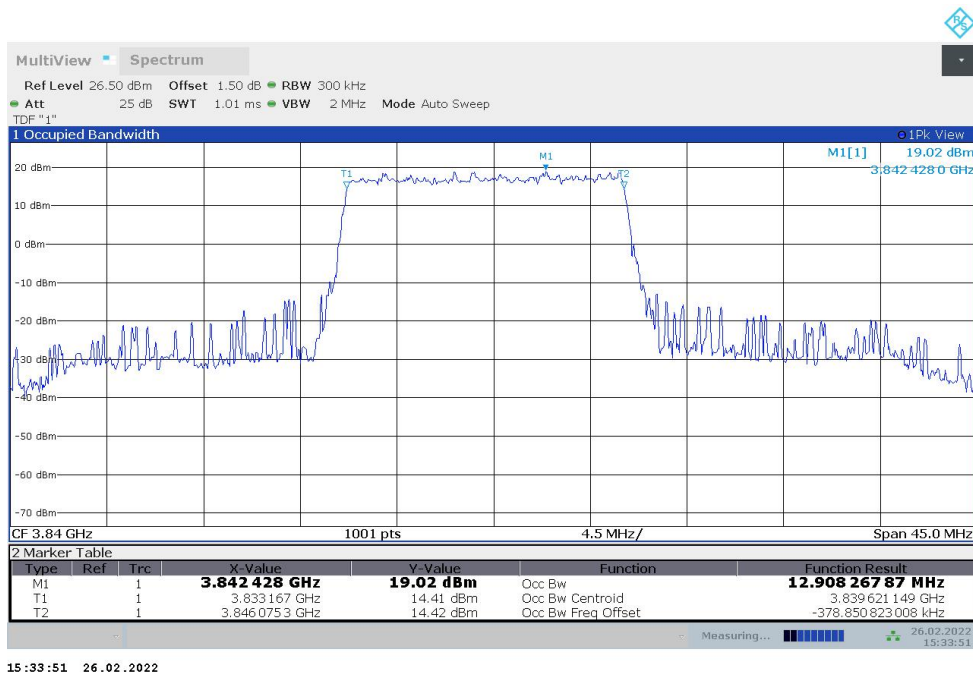

Frequency (MHz)	Occupied Bandwidth (99%) (MHz)	
	DFT-s-pi/2 BPSK	DFT-s-QPSK
3840	8.609	8.628

n77H,10MHz Bandwidth,DFT-s-pi/2 BPSK (99% BW)

15:32:37 26.02.2022

n77H,10MHz Bandwidth,DFT-s-QPSK (99% BW)

15:32:55 26.02.2022

n77H,15MHz(99%)

Frequency (MHz)	Occupied Bandwidth (99%) (MHz)	
	DFT-s-pi/2 BPSK	DFT-s-QPSK
3840	12.947	12.908

n77H,15MHz Bandwidth,DFT-s-pi/2 BPSK (99% BW)

n77H,15MHz Bandwidth,DFT-s-QPSK (99% BW)

n77H,20MHz(99%)