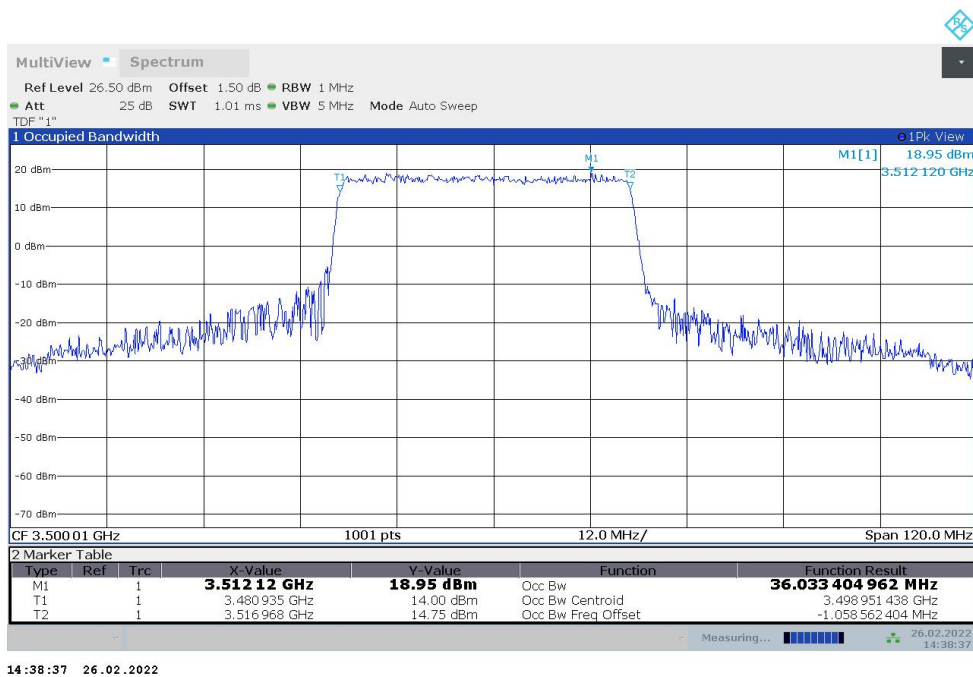

n77L,40MHz Bandwidth,DFT-s-QPSK (99% BW)