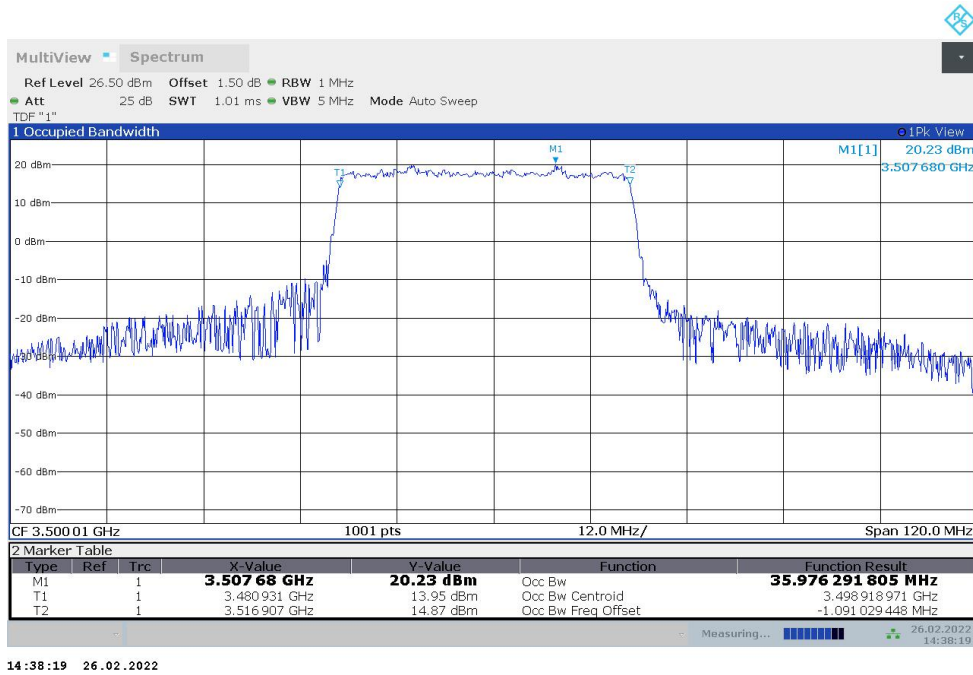

n77L,40MHz(99%)

Frequency (MHz)	Occupied Bandwidth (99%) (MHz)	
	DFT-s-pi/2 BPSK	DFT-s-QPSK
3500.01	35.976	36.033

n77L,40MHz Bandwidth,DFT-s-pi/2 BPSK (99% BW)