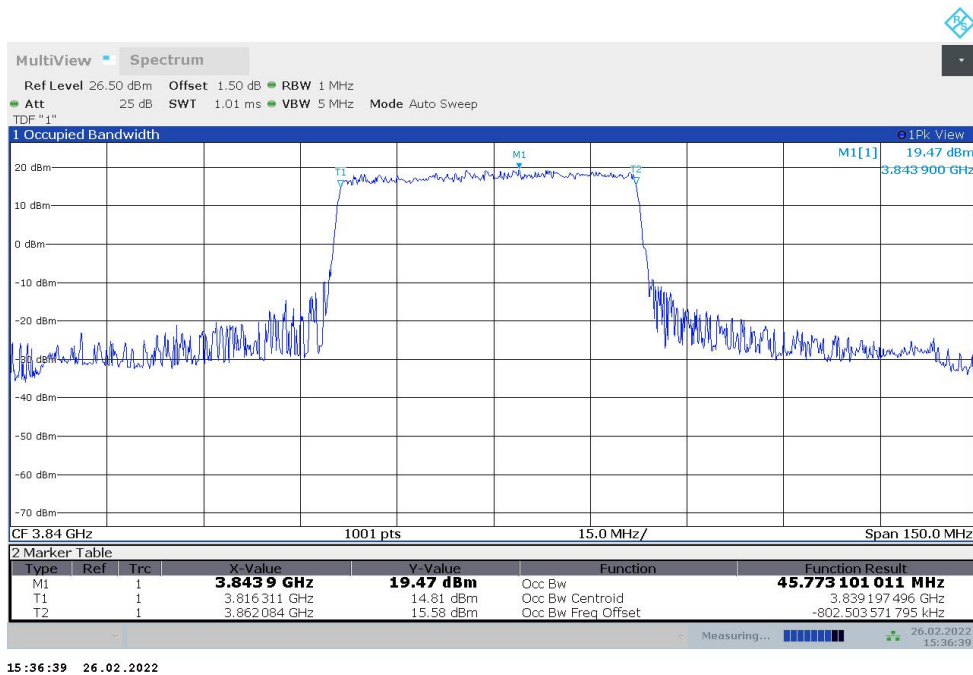

n77H,50MHz Bandwidth,DFT-s-QPSK (99% BW)