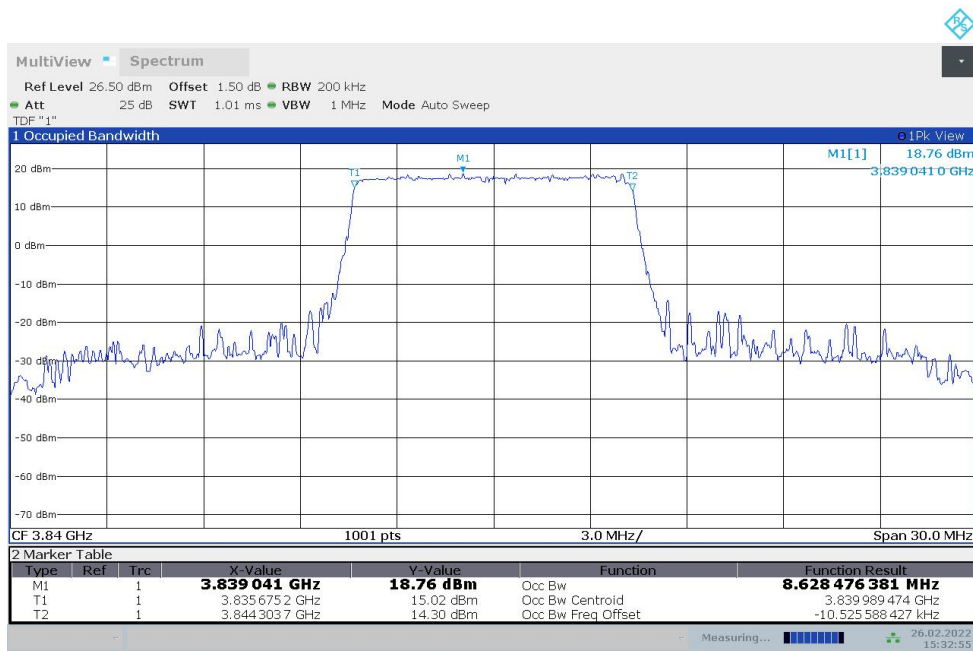

n77H,10MHz Bandwidth,DFT-s-QPSK (99% BW)