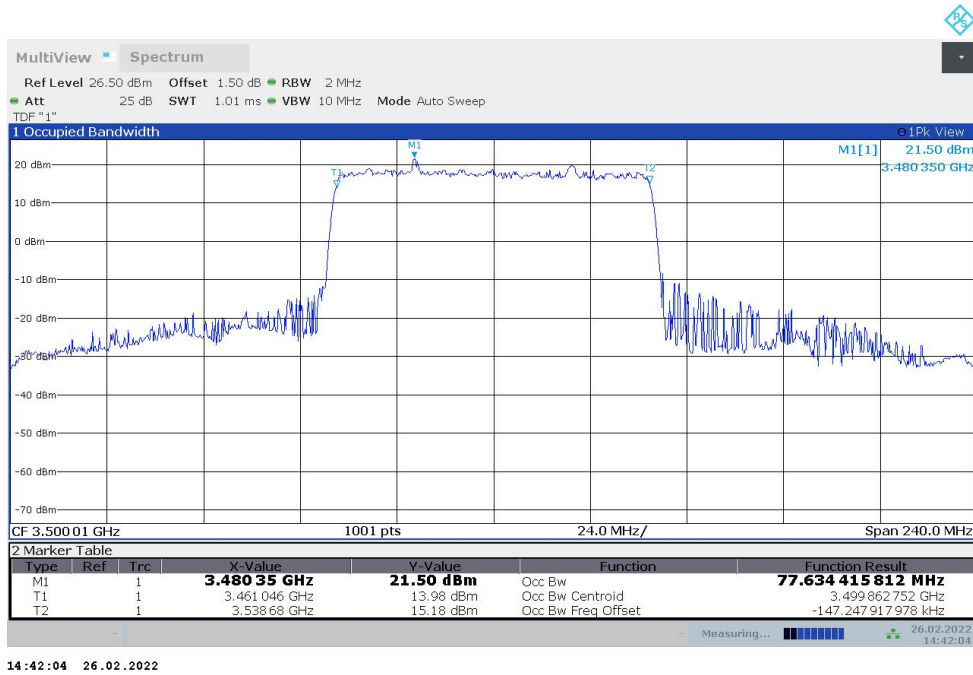

n77L,80MHz(99%)

Frequency (MHz)	Occupied Bandwidth (99%) (MHz)	
	DFT-s-pi/2 BPSK	DFT-s-QPSK
3500.01	77.634	77.571

n77L,80MHz Bandwidth,DFT-s-pi/2 BPSK (99% BW)