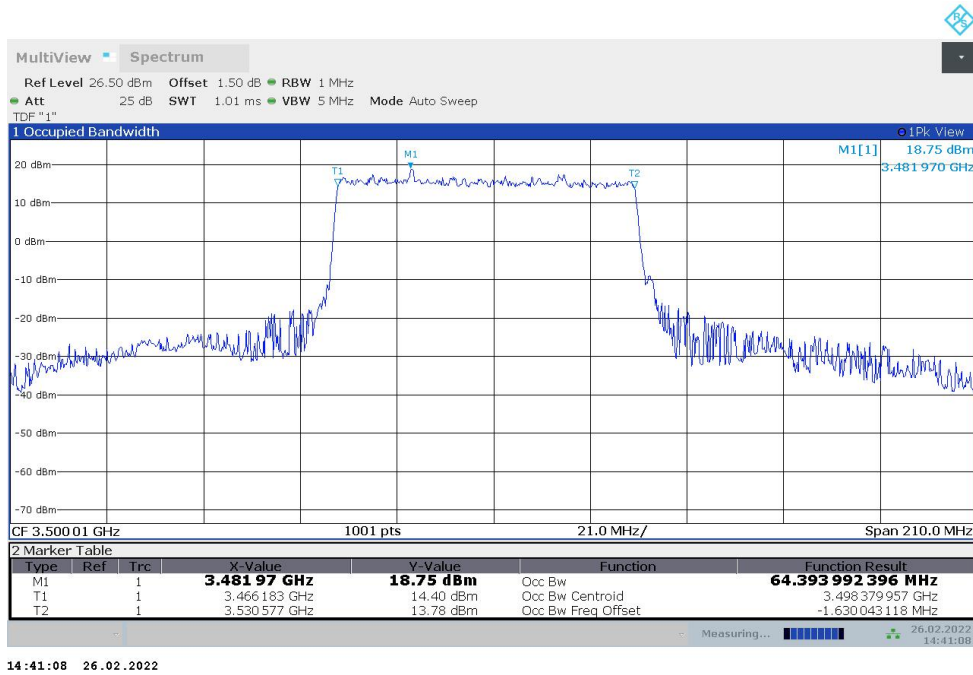

n77L,70MHz(99%)

Frequency (MHz)	Occupied Bandwidth (99%) (MHz)	
	DFT-s-pi/2 BPSK	DFT-s-QPSK
3500.01	64.394	64.391

n77L,70MHz Bandwidth,DFT-s-pi/2 BPSK (99% BW)