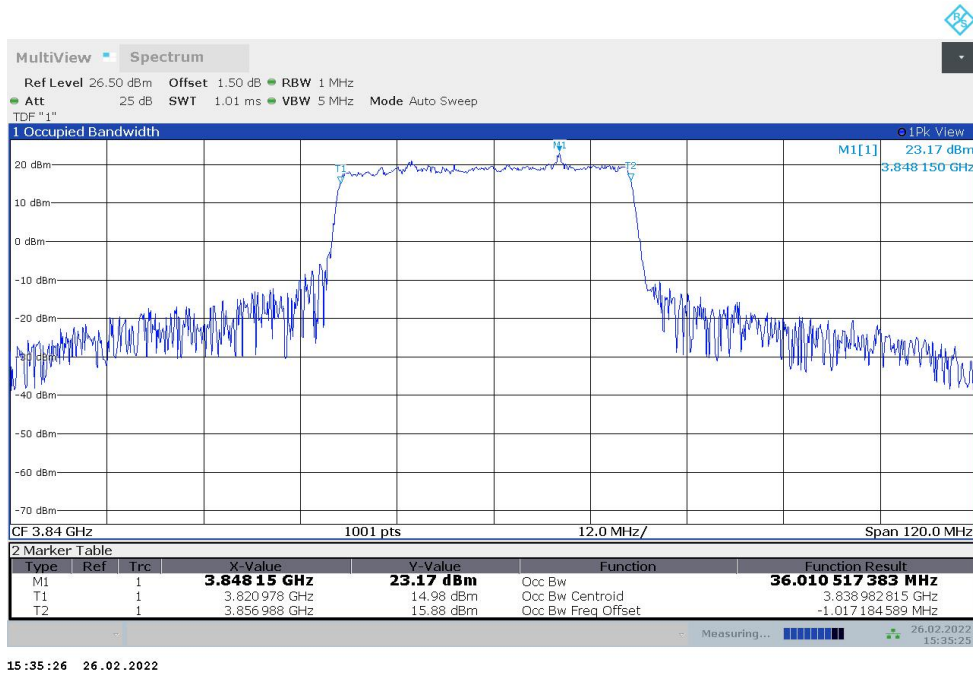

n77H,40MHz(99%)

Frequency (MHz)	Occupied Bandwidth (99%) (MHz)	
	DFT-s-pi/2 BPSK	DFT-s-QPSK
3840	36.011	35.970

n77H,40MHz Bandwidth,DFT-s-pi/2 BPSK (99% BW)