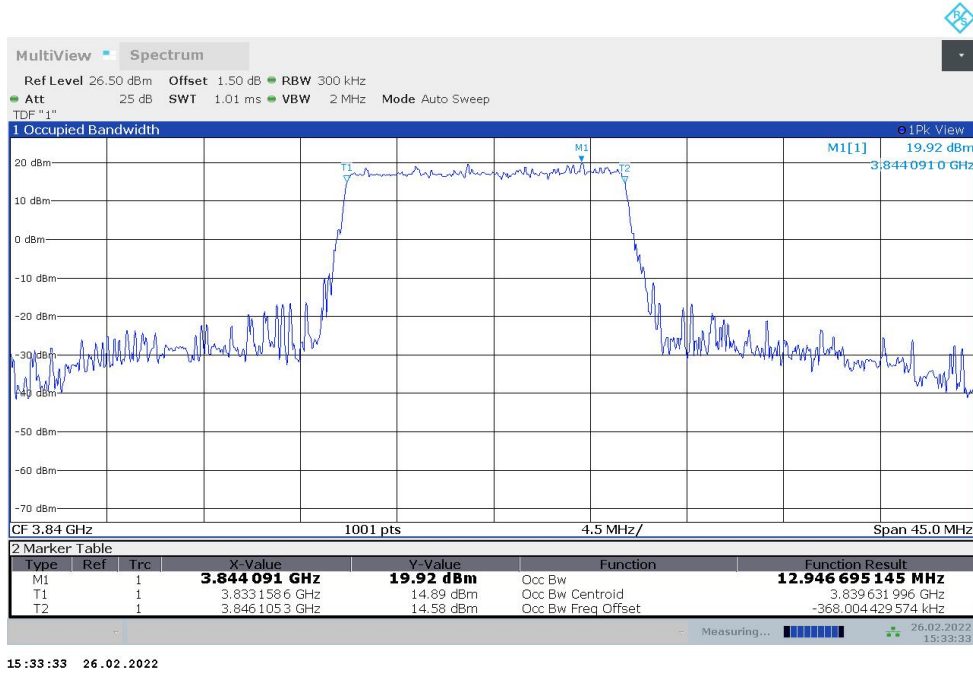

n77H,15MHz(99%)

Frequency (MHz)	Occupied Bandwidth (99%) (MHz)	
	DFT-s-pi/2 BPSK	DFT-s-QPSK
3840	12.947	12.908

n77H,15MHz Bandwidth,DFT-s-pi/2 BPSK (99% BW)