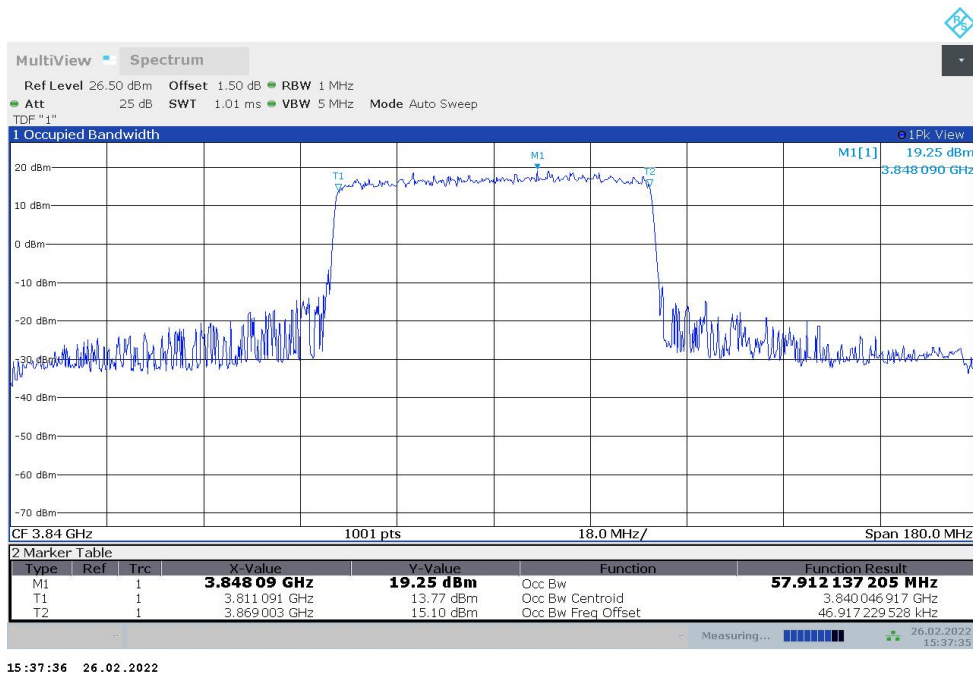

n77H,60MHz Bandwidth,DFT-s-QPSK (99% BW)