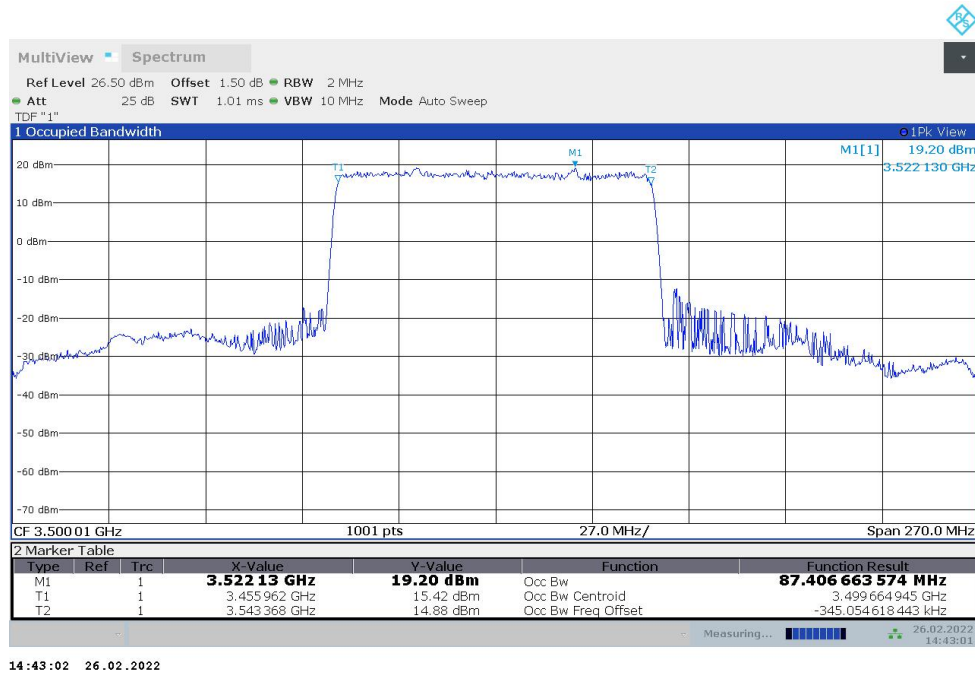

n77L,90MHz(99%)

Frequency (MHz)	Occupied Bandwidth (99%) (MHz)	
	DFT-s-pi/2 BPSK	DFT-s-QPSK
3500.01	87.407	87.264

n77L,90MHz Bandwidth,DFT-s-pi/2 BPSK (99% BW)