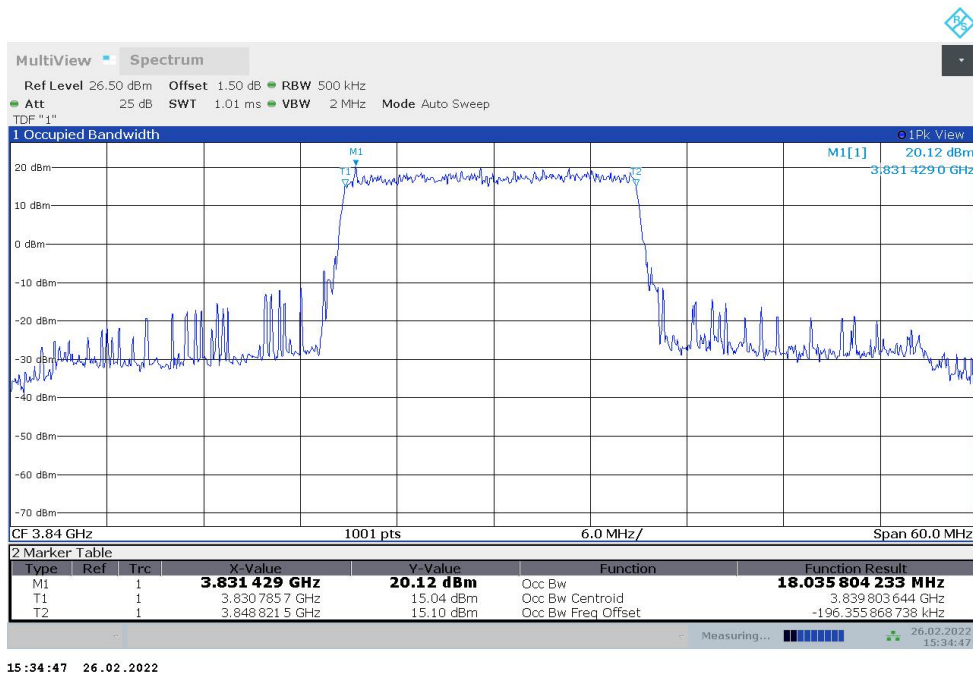

n77H,20MHz Bandwidth,DFT-s-QPSK (99% BW)