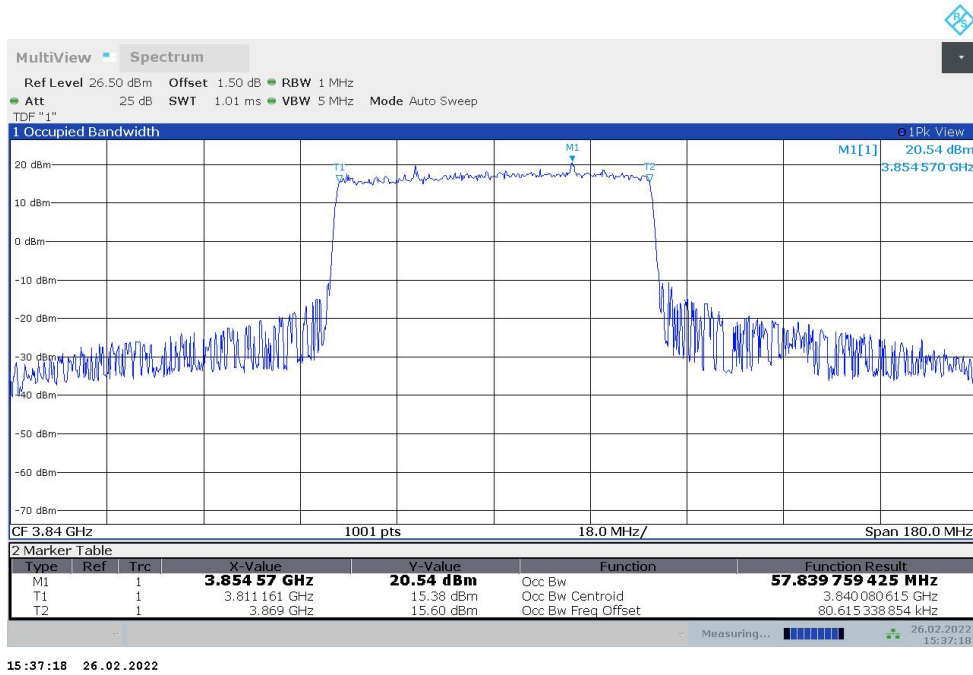

n77H,60MHz(99%)

Frequency (MHz)	Occupied Bandwidth (99%) (MHz)	
	DFT-s-pi/2 BPSK	DFT-s-QPSK
3840	57.840	57.912

n77H,60MHz Bandwidth,DFT-s-pi/2 BPSK (99% BW)