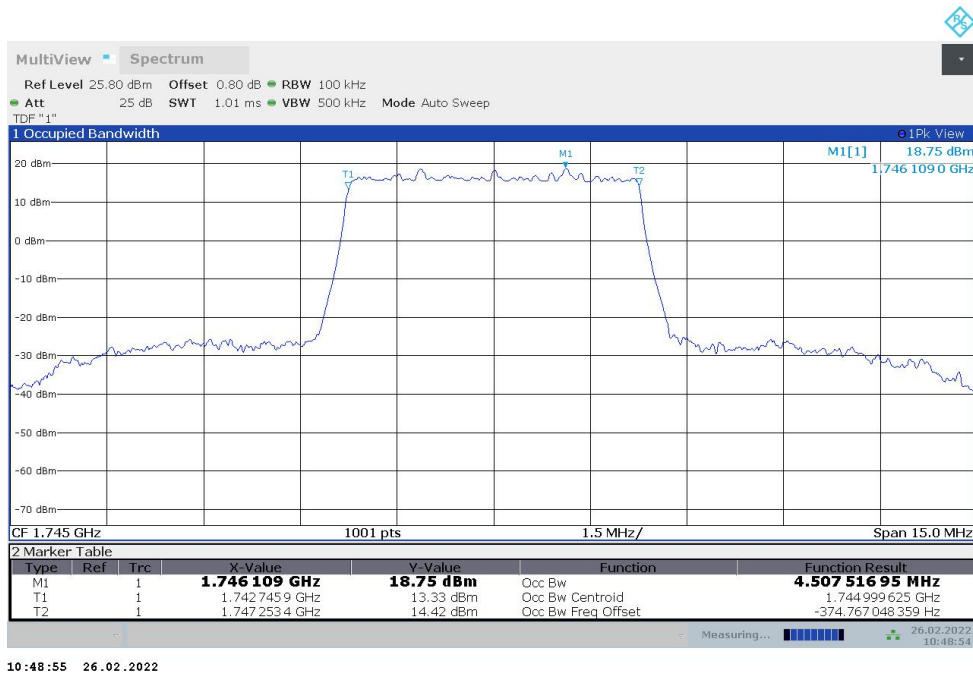

n66
n66,5MHz(99%)

Frequency (MHz)	Occupied Bandwidth (99%) (MHz)	
	DFT-s-pi/2 BPSK	DFT-s-QPSK
1745	4.508	4.495

n66,5MHz Bandwidth,DFT-s-pi/2 BPSK (99% BW)