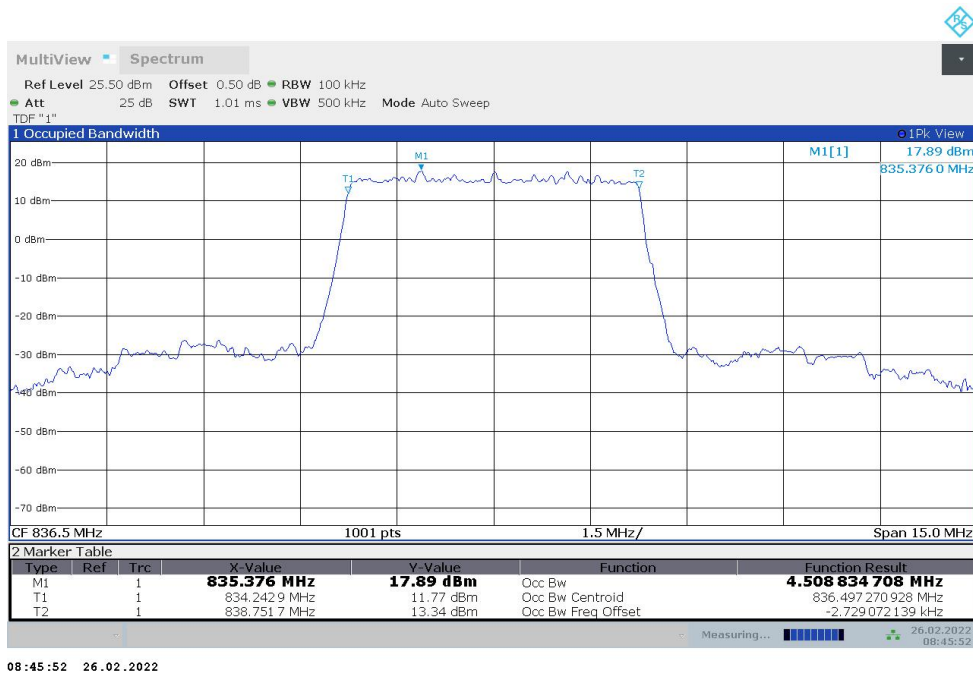

n41,90MHz(99%)

Frequency (MHz)	Occupied Bandwidth (99%) (MHz)	
	DFT-s-pi/2 BPSK	DFT-s-QPSK
2592.99	87.135	87.016

n41,90MHz Bandwidth,DFT-s-pi/2 BPSK (99% BW)

n41,90MHz Bandwidth,DFT-s-QPSK (99% BW)

n41,100MHz(99%)

Frequency (MHz)	Occupied Bandwidth (99%) (MHz)	
	DFT-s-pi/2 BPSK	DFT-s-QPSK
2592.99	96.566	96.468

n41,100MHz Bandwidth,DFT-s-pi/2 BPSK (99% BW)

n41,100MHz Bandwidth,DFT-s-QPSK (99% BW)

n5
n5,5MHz(99%)

Frequency (MHz)	Occupied Bandwidth (99%) (MHz)	
	DFT-s-pi/2 BPSK	DFT-s-QPSK
836.5	4.509	4.509

n5,5MHz Bandwidth,DFT-s-pi/2 BPSK (99% BW)

n5,5MHz Bandwidth,DFT-s-QPSK (99% BW)

n5,10MHz(99%)

Frequency (MHz)	Occupied Bandwidth (99%) (MHz)	
	DFT-s-pi/2 BPSK	DFT-s-QPSK
836.5	8.988	8.990

n5,10MHz Bandwidth,DFT-s-pi/2 BPSK (99% BW)