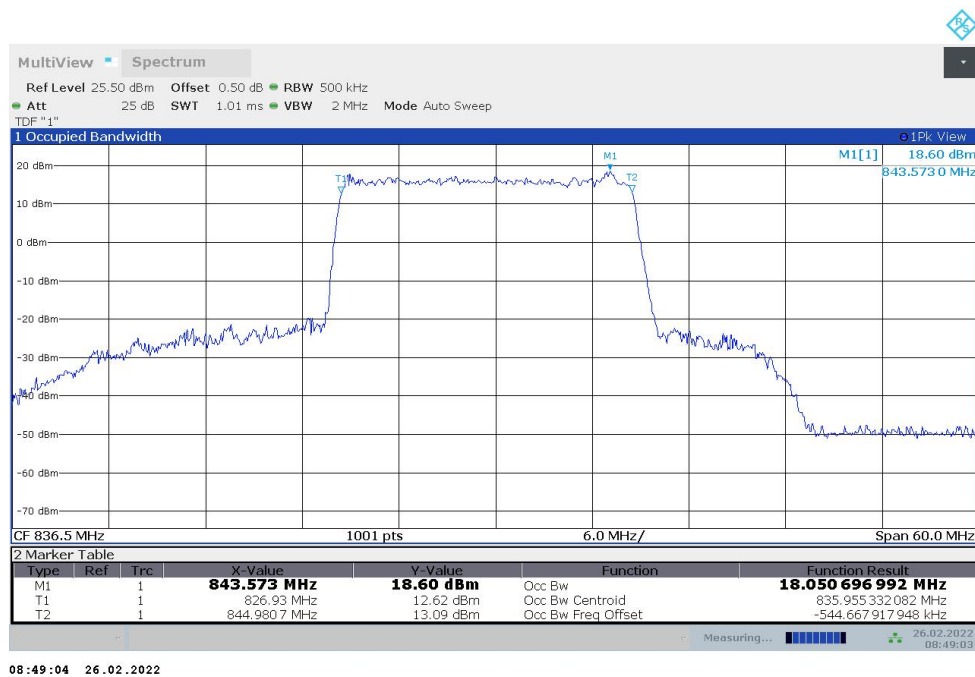

n5,5MHz Bandwidth,DFT-s-pi/2 BPSK (99% BW)

n5,5MHz Bandwidth,DFT-s-QPSK (99% BW)

n5,10MHz(99%)

Frequency (MHz)	Occupied Bandwidth (99%) (MHz)	
	DFT-s-pi/2 BPSK	DFT-s-QPSK
836.5	8.988	8.990

n5,10MHz Bandwidth,DFT-s-pi/2 BPSK (99% BW)

n5,10MHz Bandwidth,DFT-s-QPSK (99% BW)

n5,15MHz(99%)

Frequency (MHz)	Occupied Bandwidth (99%) (MHz)	
	DFT-s-pi/2 BPSK	DFT-s-QPSK
836.5	13.494	13.477

n5,15MHz Bandwidth,DFT-s-pi/2 BPSK (99% BW)

n5,15MHz Bandwidth,DFT-s-QPSK (99% BW)

n5,20MHz(99%)

Frequency (MHz)	Occupied Bandwidth (99%) (MHz)	
	DFT-s-pi/2 BPSK	DFT-s-QPSK
836.5	18.001	18.051

n5,20MHz Bandwidth,DFT-s-pi/2 BPSK (99% BW)

n5,20MHz Bandwidth,DFT-s-QPSK (99% BW)

n66
n66,5MHz(99%)