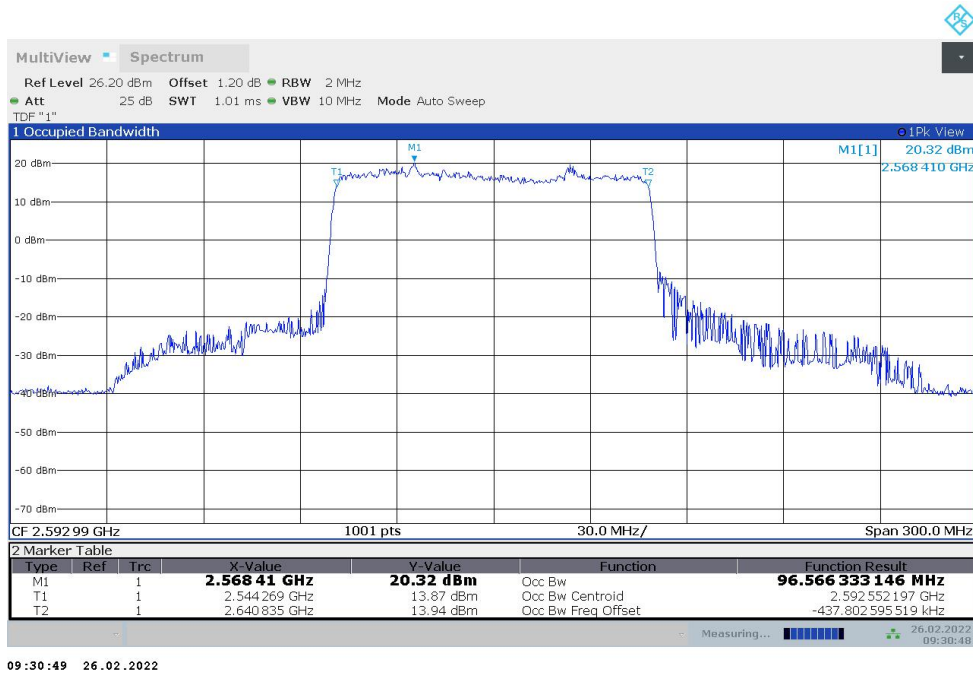

n41,90MHz(99%)

Frequency (MHz)	Occupied Bandwidth (99%) (MHz)	
	DFT-s-pi/2 BPSK	DFT-s-QPSK
2592.99	87.135	87.016

n41,90MHz Bandwidth,DFT-s-pi/2 BPSK (99% BW)

n41,90MHz Bandwidth,DFT-s-QPSK (99% BW)

n41,100MHz(99%)

Frequency (MHz)	Occupied Bandwidth (99%) (MHz)	
	DFT-s-pi/2 BPSK	DFT-s-QPSK
2592.99	96.566	96.468

n41,100MHz Bandwidth,DFT-s-pi/2 BPSK (99% BW)

n41,100MHz Bandwidth,DFT-s-QPSK (99% BW)

n5
n5,5MHz(99%)

Frequency (MHz)	Occupied Bandwidth (99%) (MHz)	
	DFT-s-pi/2 BPSK	DFT-s-QPSK
836.5	4.509	4.509

n5,5MHz Bandwidth,DFT-s-pi/2 BPSK (99% BW)

n5,5MHz Bandwidth,DFT-s-QPSK (99% BW)

n5,10MHz(99%)

Frequency (MHz)	Occupied Bandwidth (99%) (MHz)	
	DFT-s-pi/2 BPSK	DFT-s-QPSK
836.5	8.988	8.990

n5,10MHz Bandwidth,DFT-s-pi/2 BPSK (99% BW)