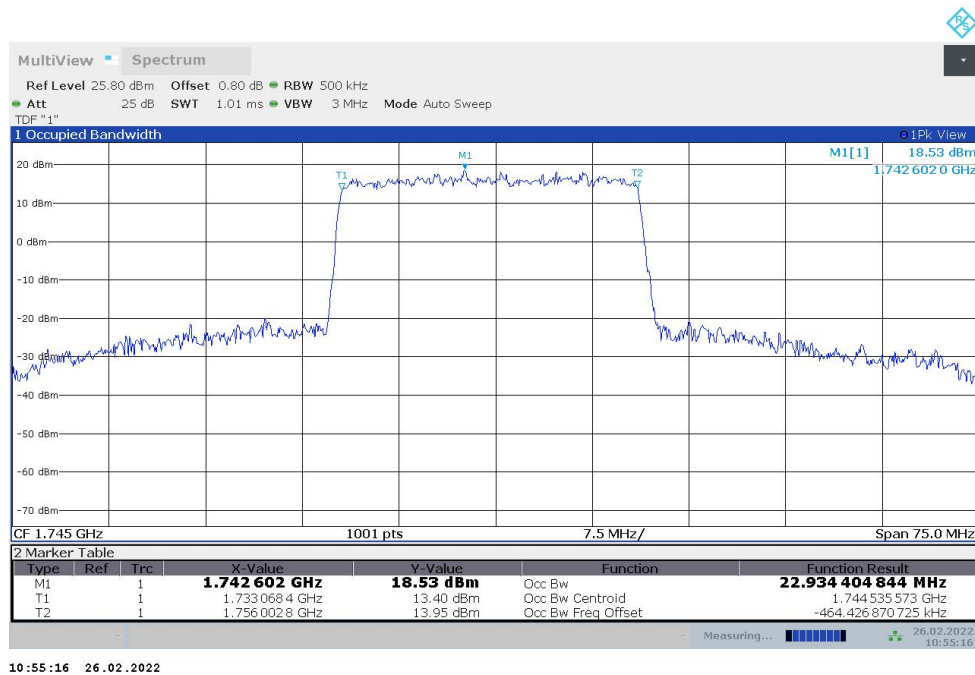

n66,25MHz Bandwidth,DFT-s-QPSK (99% BW)