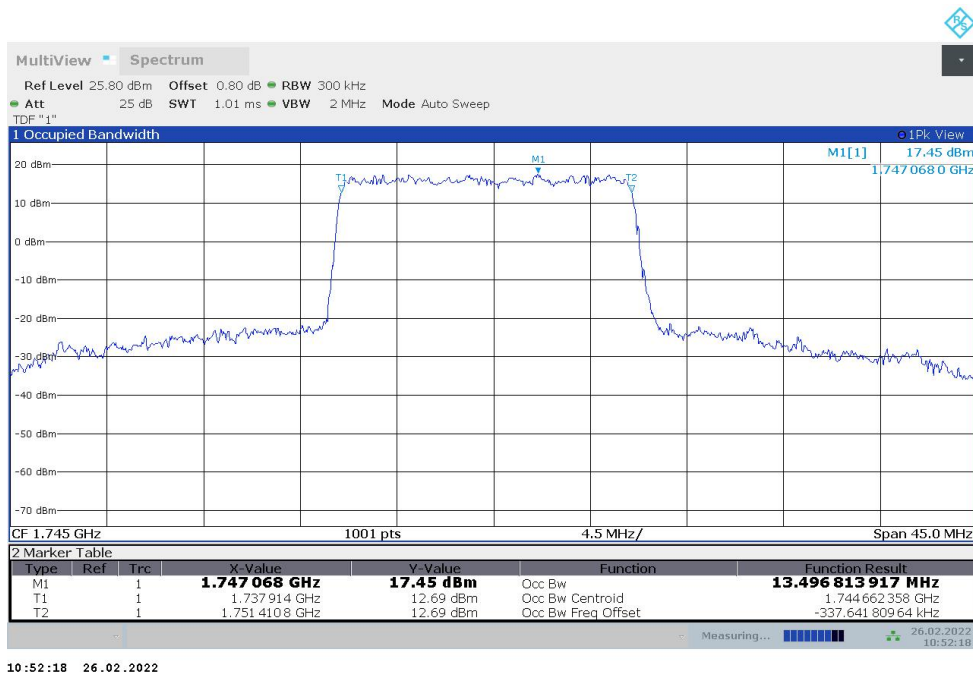

n66,15MHz Bandwidth,DFT-s-QPSK (99% BW)