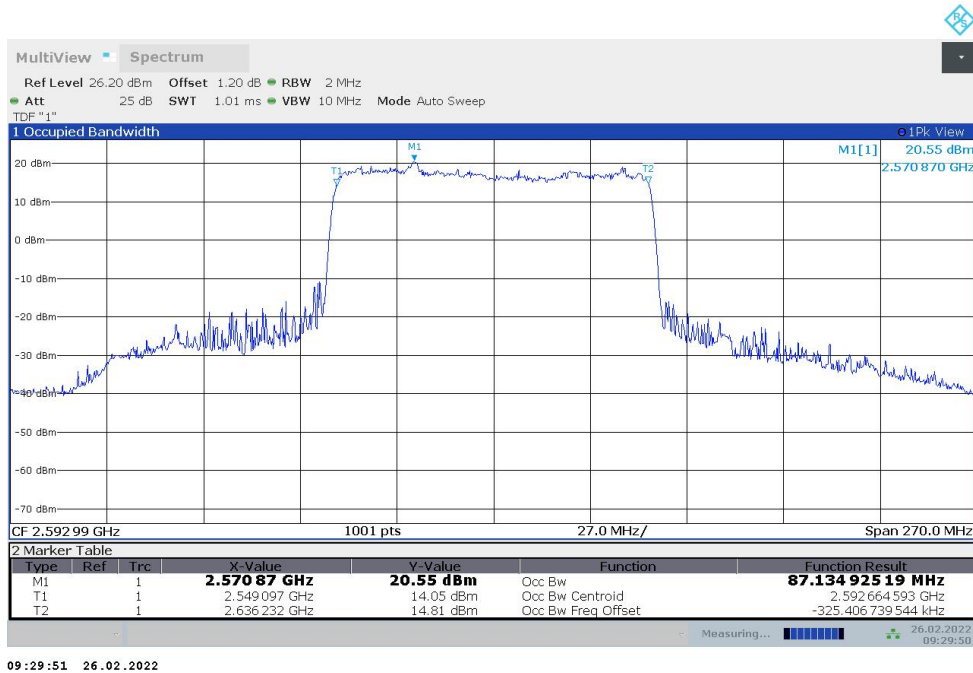

n41,90MHz(99%)

Frequency (MHz)	Occupied Bandwidth (99%) (MHz)	
	DFT-s-pi/2 BPSK	DFT-s-QPSK
2592.99	87.135	87.016

n41,90MHz Bandwidth,DFT-s-pi/2 BPSK (99% BW)

n41,90MHz Bandwidth,DFT-s-QPSK (99% BW)

n41,100MHz(99%)

Frequency (MHz)	Occupied Bandwidth (99%) (MHz)	
	DFT-s-pi/2 BPSK	DFT-s-QPSK
2592.99	96.566	96.468

n41,100MHz Bandwidth,DFT-s-pi/2 BPSK (99% BW)

n41,100MHz Bandwidth,DFT-s-QPSK (99% BW)

n5
n5,5MHz(99%)

Frequency (MHz)	Occupied Bandwidth (99%) (MHz)	
	DFT-s-pi/2 BPSK	DFT-s-QPSK
836.5	4.509	4.509

n5,5MHz Bandwidth,DFT-s-pi/2 BPSK (99% BW)

n5,5MHz Bandwidth,DFT-s-QPSK (99% BW)

n5,10MHz(99%)

Frequency (MHz)	Occupied Bandwidth (99%) (MHz)	
	DFT-s-pi/2 BPSK	DFT-s-QPSK
836.5	8.988	8.990

n5,10MHz Bandwidth,DFT-s-pi/2 BPSK (99% BW)