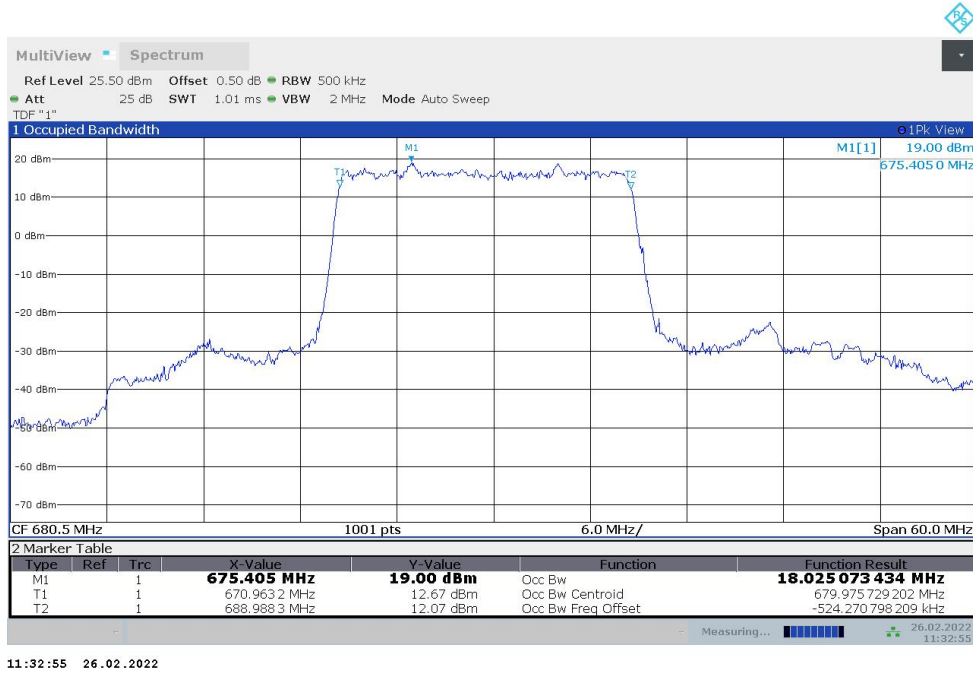

n71,20MHz(99%)

Frequency (MHz)	Occupied Bandwidth (99%) (MHz)	
	DFT-s-pi/2 BPSK	DFT-s-QPSK
680.5	18.025	18.065

n71,20MHz Bandwidth,DFT-s-pi/2 BPSK (99% BW)