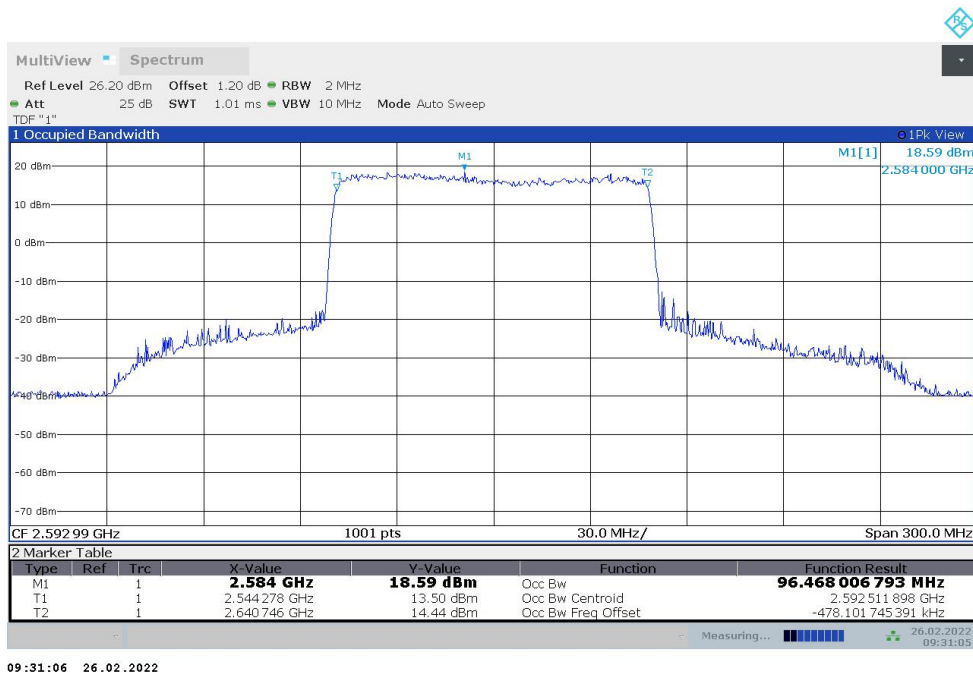

n41,90MHz(99%)

Frequency (MHz)	Occupied Bandwidth (99%) (MHz)	
	DFT-s-pi/2 BPSK	DFT-s-QPSK
2592.99	87.135	87.016

n41,90MHz Bandwidth,DFT-s-pi/2 BPSK (99% BW)

n41,90MHz Bandwidth,DFT-s-QPSK (99% BW)

n41,100MHz(99%)

Frequency (MHz)	Occupied Bandwidth (99%) (MHz)	
	DFT-s-pi/2 BPSK	DFT-s-QPSK
2592.99	96.566	96.468

n41,100MHz Bandwidth,DFT-s-pi/2 BPSK (99% BW)

n41,100MHz Bandwidth,DFT-s-QPSK (99% BW)

n5
n5,5MHz(99%)

Frequency (MHz)	Occupied Bandwidth (99%) (MHz)	
	DFT-s-pi/2 BPSK	DFT-s-QPSK
836.5	4.509	4.509

n5,5MHz Bandwidth,DFT-s-pi/2 BPSK (99% BW)

n5,5MHz Bandwidth,DFT-s-QPSK (99% BW)

n5,10MHz(99%)

Frequency (MHz)	Occupied Bandwidth (99%) (MHz)	
	DFT-s-pi/2 BPSK	DFT-s-QPSK
836.5	8.988	8.990

n5,10MHz Bandwidth,DFT-s-pi/2 BPSK (99% BW)