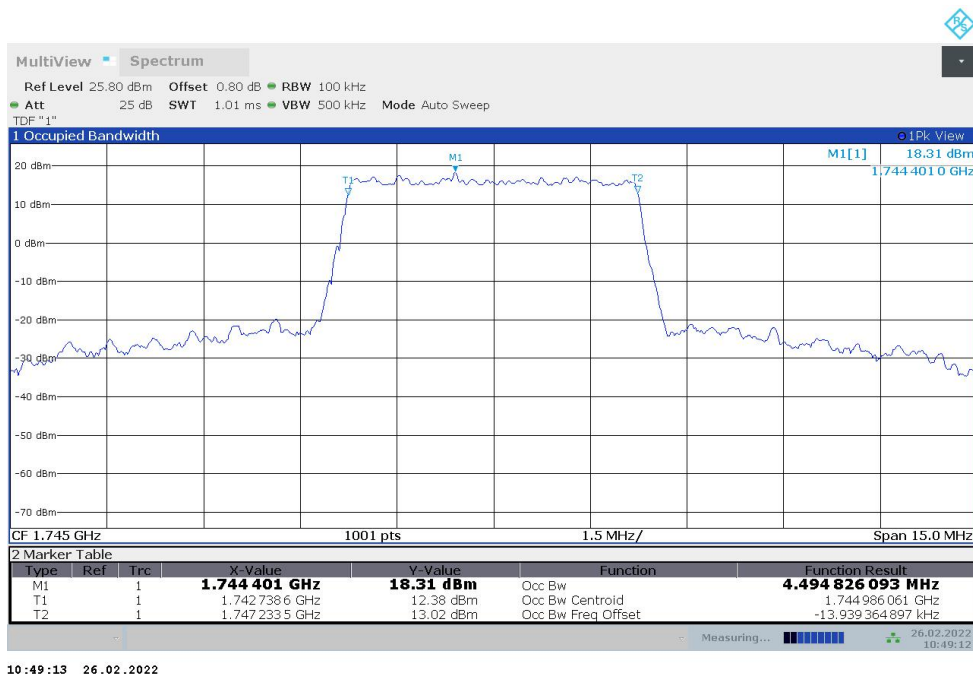

n66,5MHz Bandwidth,DFT-s-QPSK (99% BW)