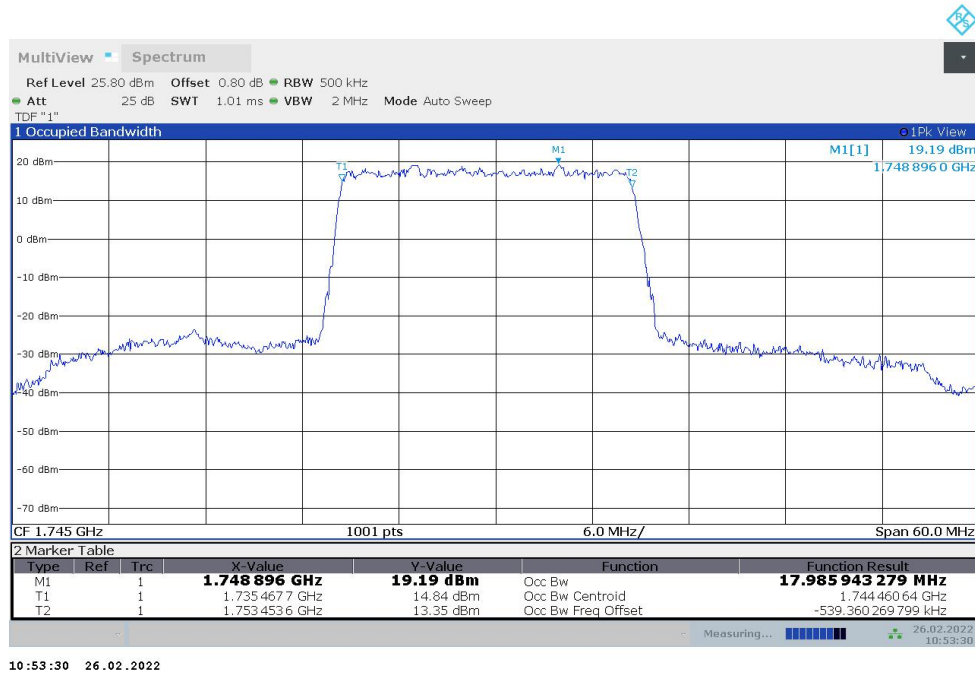

n66,20MHz(99%)

Frequency (MHz)	Occupied Bandwidth (99%) (MHz)	
	DFT-s-pi/2 BPSK	DFT-s-QPSK
1745	17.986	18.048

n66,20MHz Bandwidth,DFT-s-pi/2 BPSK (99% BW)