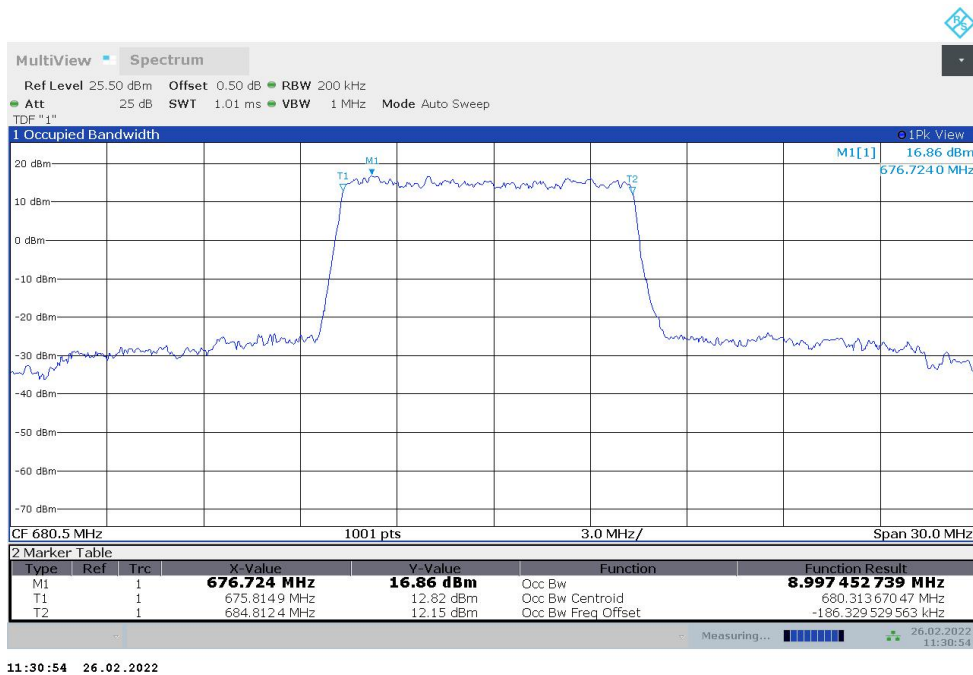

n71,10MHz Bandwidth,DFT-s-QPSK (99% BW)