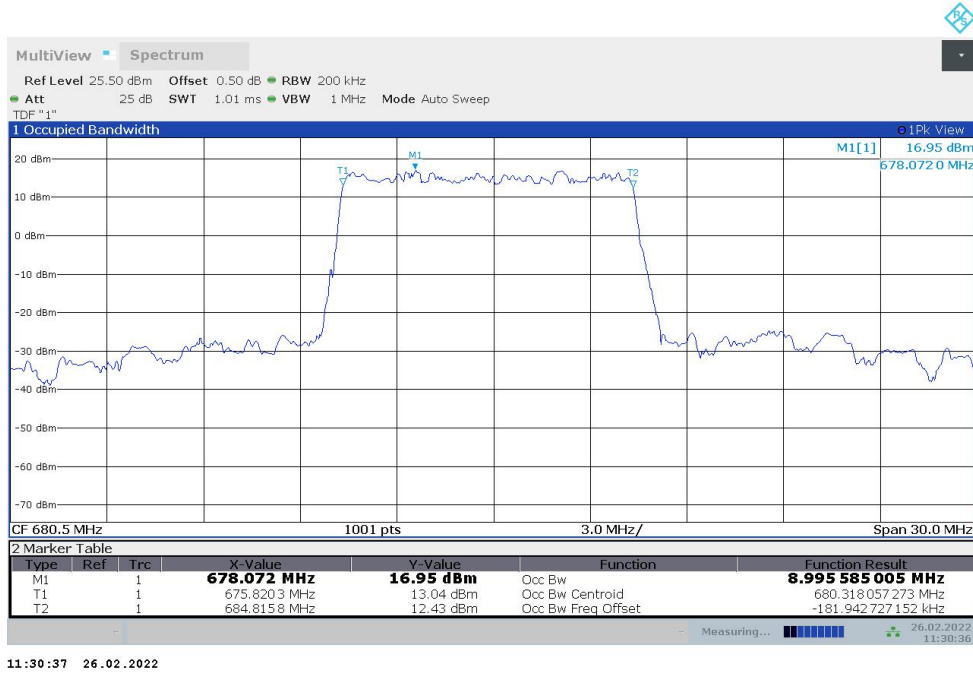

n71,10MHz(99%)

Frequency (MHz)	Occupied Bandwidth (99%) (MHz)	
	DFT-s-pi/2 BPSK	DFT-s-QPSK
680.5	8.996	8.997

n71,10MHz Bandwidth,DFT-s-pi/2 BPSK (99% BW)