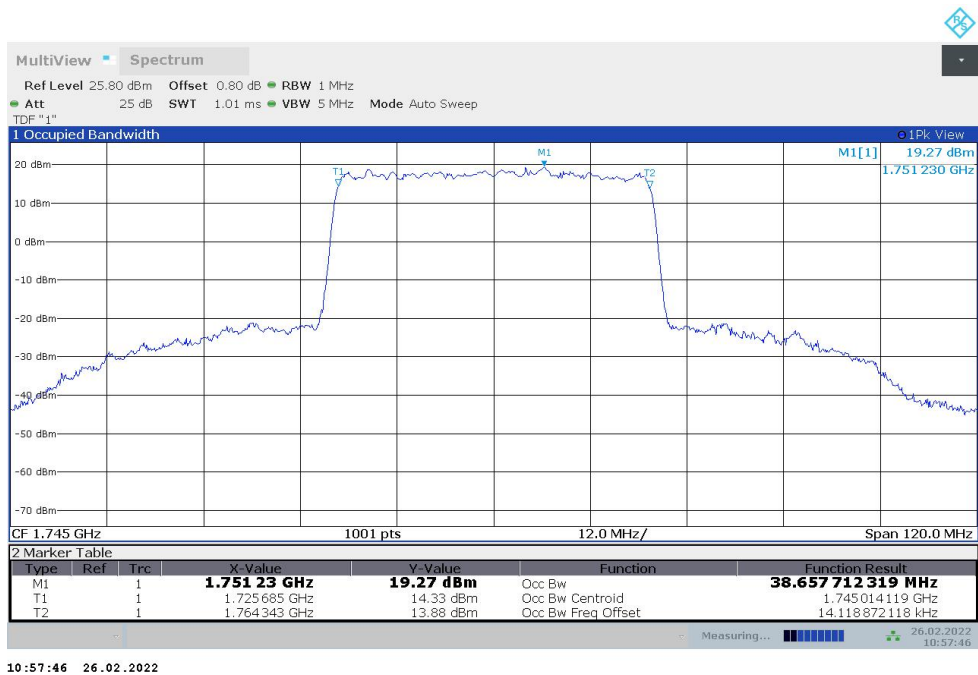

n66,40MHz Bandwidth,DFT-s-QPSK (99% BW)