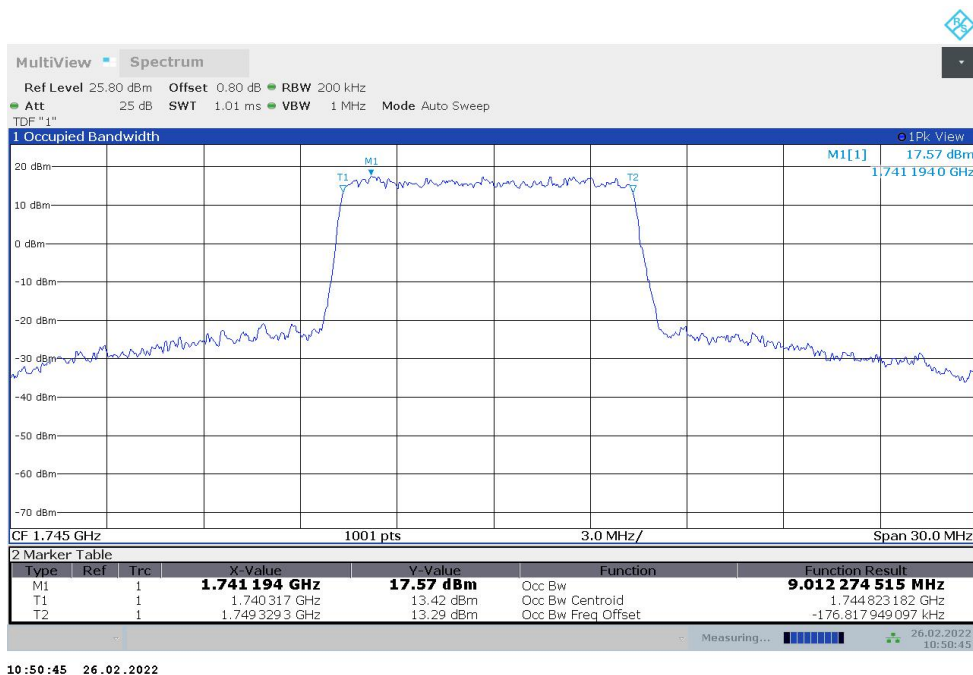

n66,10MHz Bandwidth,DFT-s-QPSK (99% BW)