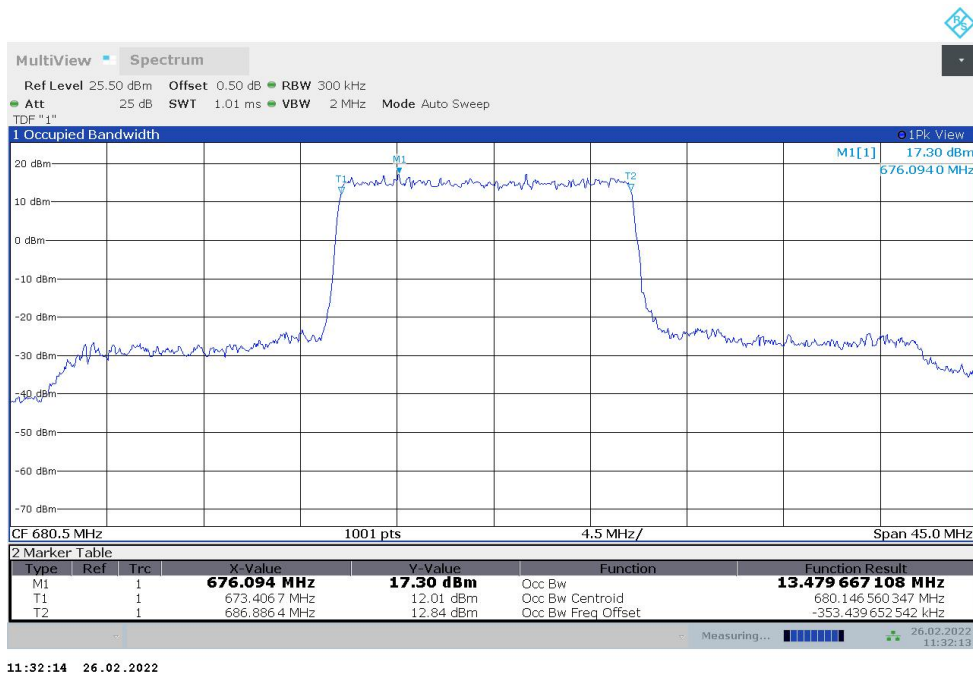

n71,5MHz Bandwidth,DFT-s-QPSK (99% BW)

n71,10MHz(99%)

Frequency (MHz)	Occupied Bandwidth (99%) (MHz)	
	DFT-s-pi/2 BPSK	DFT-s-QPSK
680.5	8.996	8.997

n71,10MHz Bandwidth,DFT-s-pi/2 BPSK (99% BW)

n71,10MHz Bandwidth,DFT-s-QPSK (99% BW)

n71,15MHz(99%)

Frequency (MHz)	Occupied Bandwidth (99%) (MHz)	
	DFT-s-pi/2 BPSK	DFT-s-QPSK
680.5	13.498	13.480

n71,15MHz Bandwidth,DFT-s-pi/2 BPSK (99% BW)

n71,15MHz Bandwidth,DFT-s-QPSK (99% BW)

n71,20MHz(99%)