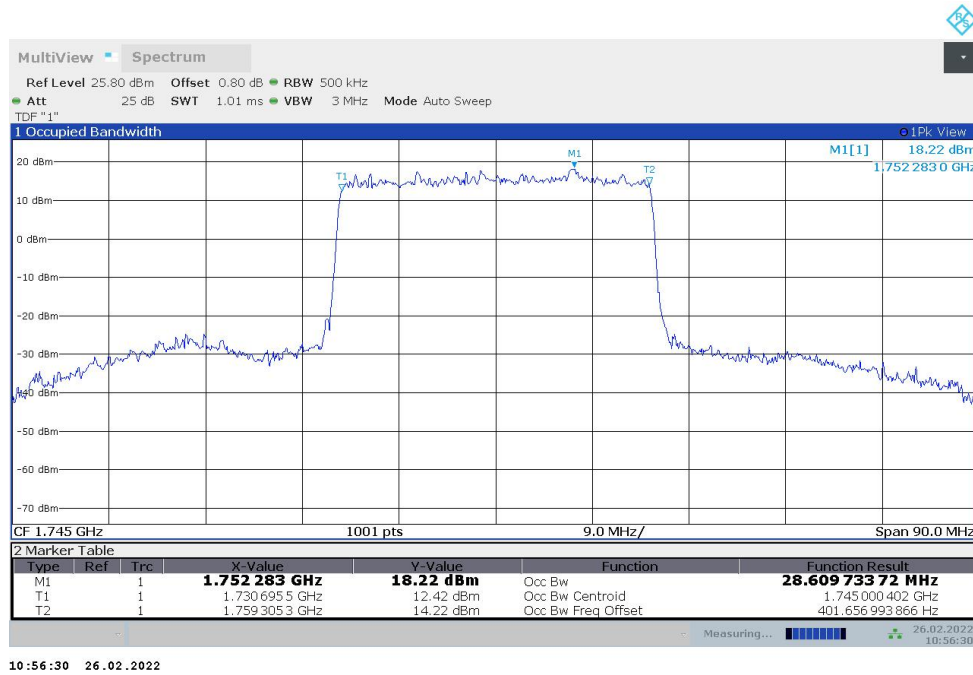

n66,30MHz(99%)

Frequency (MHz)	Occupied Bandwidth (99%) (MHz)	
	DFT-s-pi/2 BPSK	DFT-s-QPSK
1745	28.610	28.585

n66,30MHz Bandwidth,DFT-s-pi/2 BPSK (99% BW)