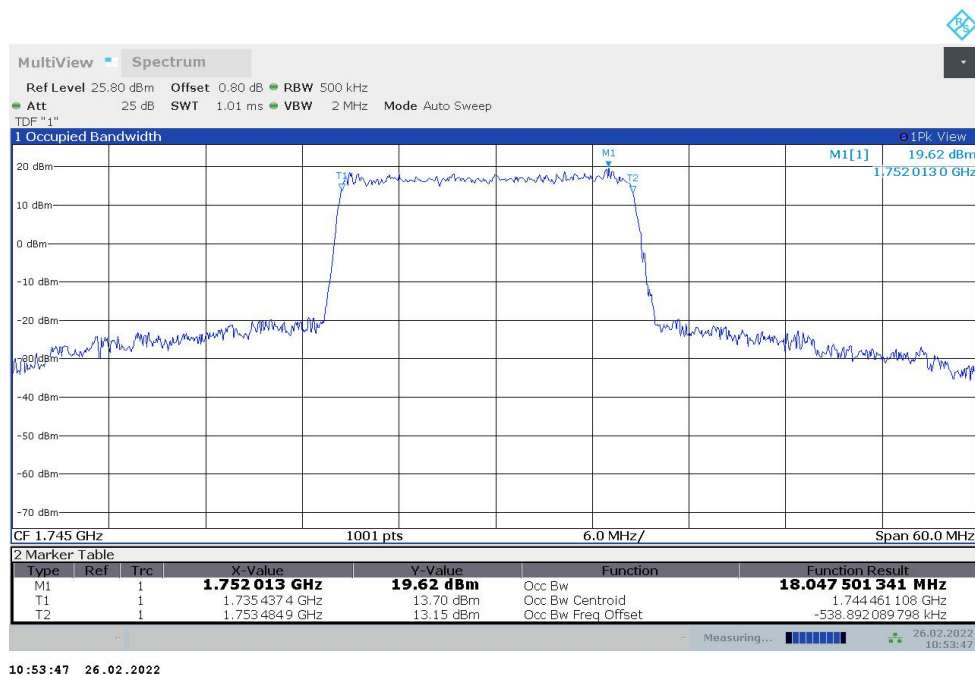

n66,20MHz Bandwidth,DFT-s-QPSK (99% BW)