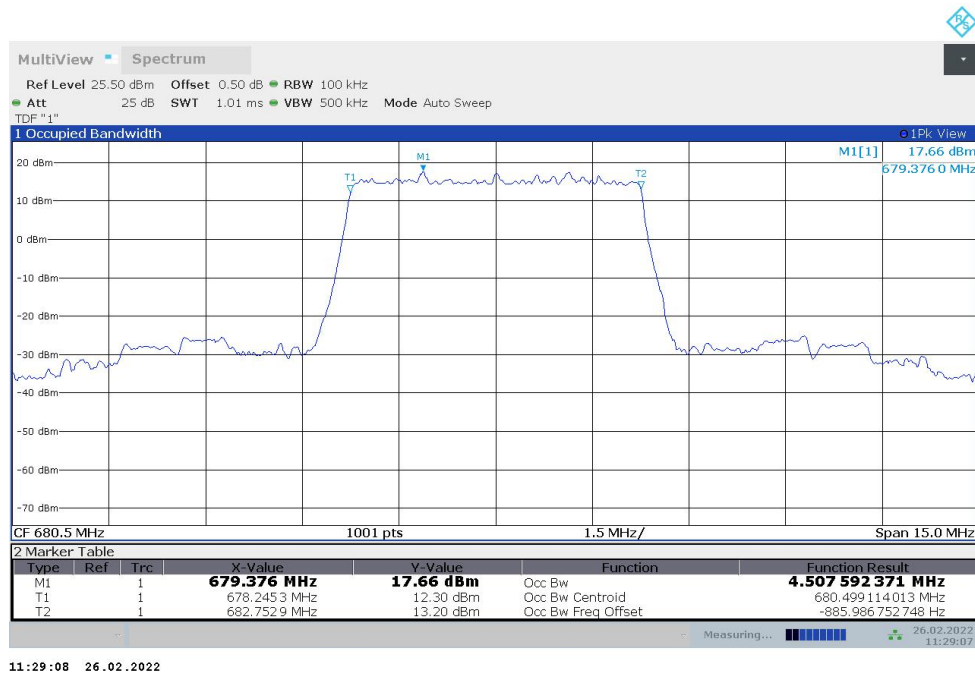

n71
n71,5MHz(99%)

Frequency (MHz)	Occupied Bandwidth (99%) (MHz)	
	DFT-s-pi/2 BPSK	DFT-s-QPSK
680.5	4.508	4.494

n71,5MHz Bandwidth,DFT-s-pi/2 BPSK (99% BW)