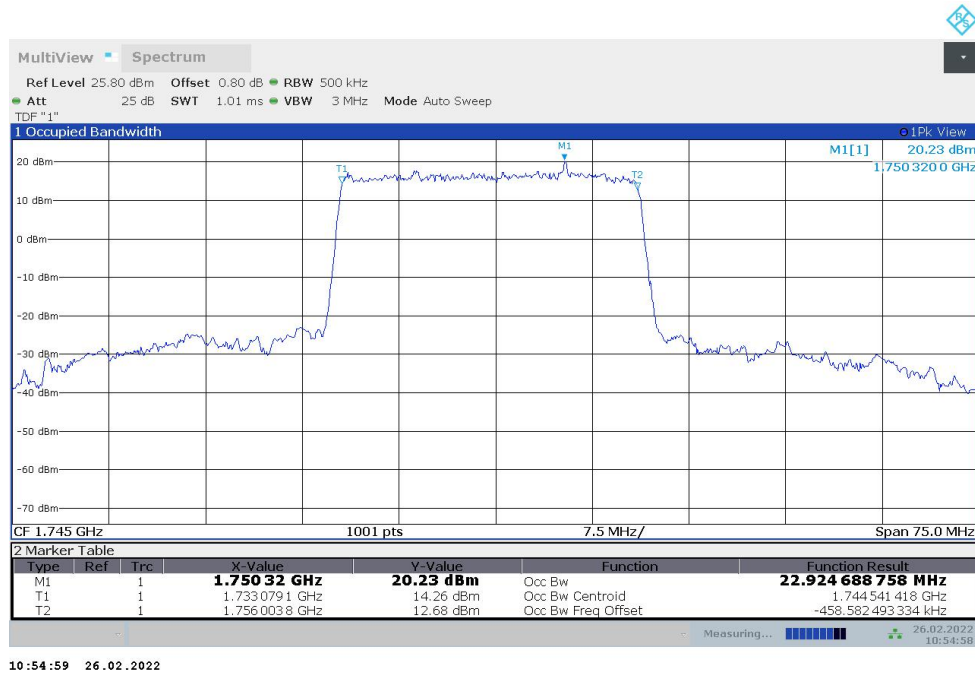

n66,15MHz Bandwidth,DFT-s-QPSK (99% BW)

n66,20MHz(99%)

Frequency (MHz)	Occupied Bandwidth (99%) (MHz)	
	DFT-s-pi/2 BPSK	DFT-s-QPSK
1745	17.986	18.048

n66,20MHz Bandwidth,DFT-s-pi/2 BPSK (99% BW)

n66,20MHz Bandwidth,DFT-s-QPSK (99% BW)

n66,25MHz(99%)

Frequency (MHz)	Occupied Bandwidth (99%) (MHz)	
	DFT-s-pi/2 BPSK	DFT-s-QPSK
1745	22.925	22.934

n66,25MHz Bandwidth,DFT-s-pi/2 BPSK (99% BW)

n66,25MHz Bandwidth,DFT-s-QPSK (99% BW)

n66,30MHz(99%)