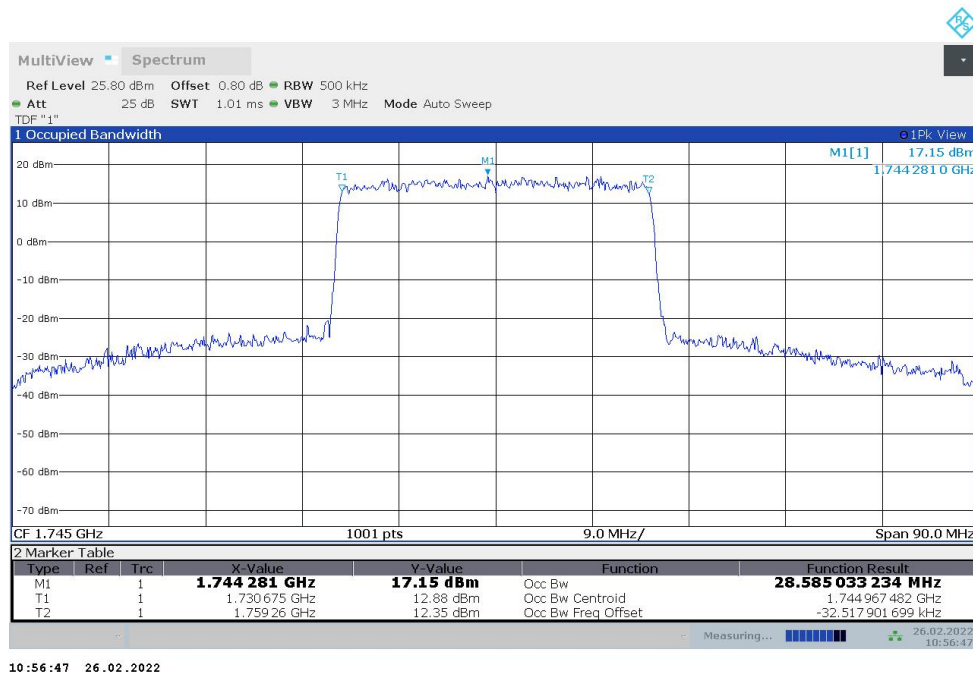

n66,30MHz Bandwidth,DFT-s-QPSK (99% BW)