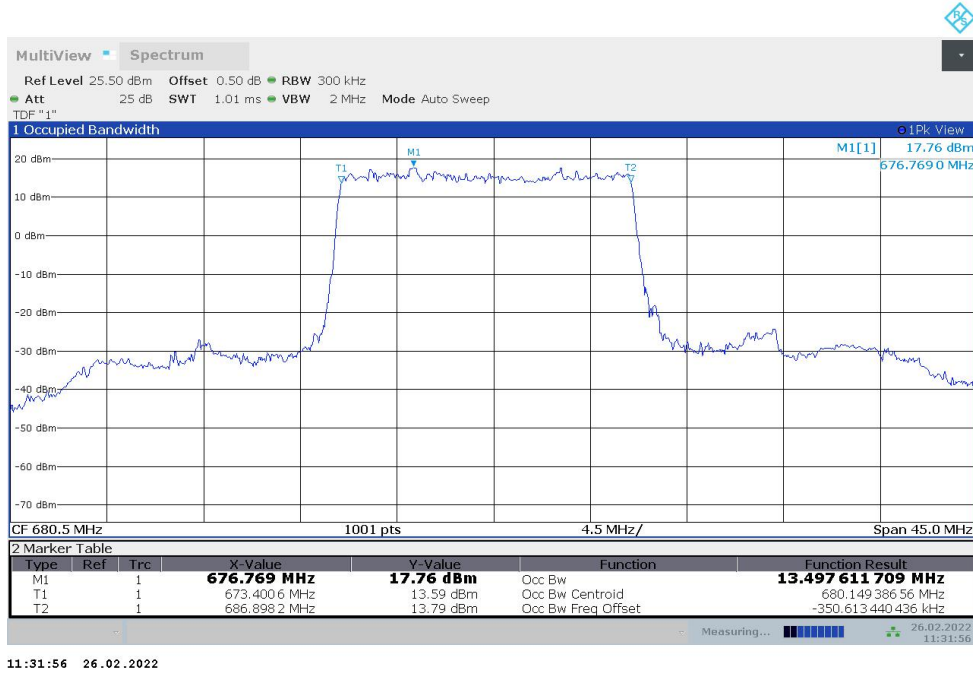

n71,15MHz(99%)

Frequency (MHz)	Occupied Bandwidth (99%) (MHz)	
	DFT-s-pi/2 BPSK	DFT-s-QPSK
680.5	13.498	13.480

n71,15MHz Bandwidth,DFT-s-pi/2 BPSK (99% BW)