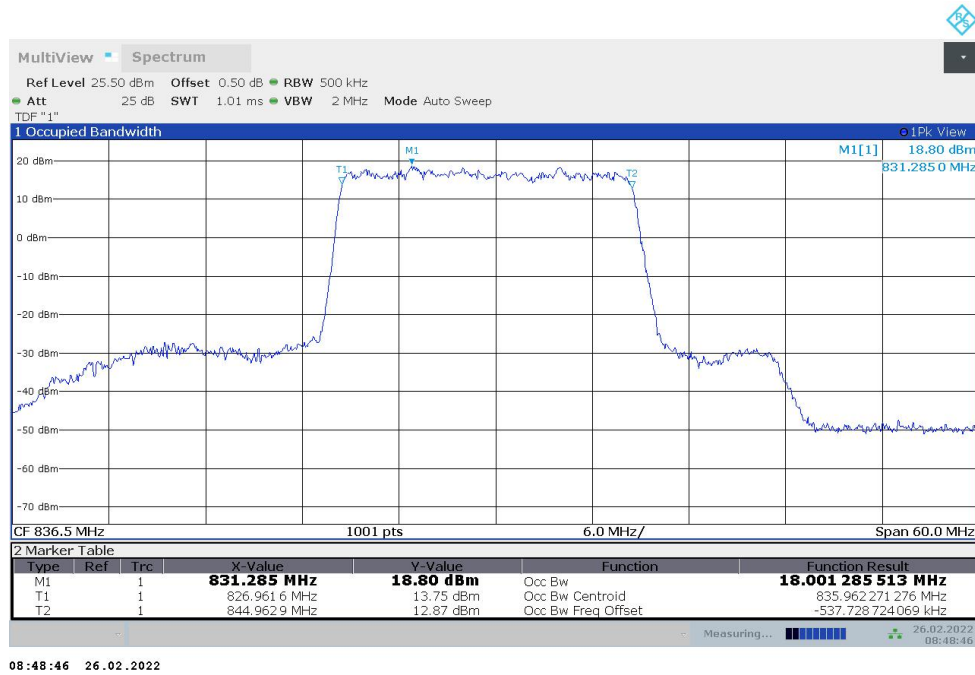

n5,10MHz Bandwidth,DFT-s-QPSK (99% BW)

n5,15MHz(99%)

Frequency (MHz)	Occupied Bandwidth (99%) (MHz)	
	DFT-s-pi/2 BPSK	DFT-s-QPSK
836.5	13.494	13.477

n5,15MHz Bandwidth,DFT-s-pi/2 BPSK (99% BW)

n5,15MHz Bandwidth,DFT-s-QPSK (99% BW)

n5,20MHz(99%)

Frequency (MHz)	Occupied Bandwidth (99%) (MHz)	
	DFT-s-pi/2 BPSK	DFT-s-QPSK
836.5	18.001	18.051

n5,20MHz Bandwidth,DFT-s-pi/2 BPSK (99% BW)

n5,20MHz Bandwidth,DFT-s-QPSK (99% BW)

n66
n66,5MHz(99%)