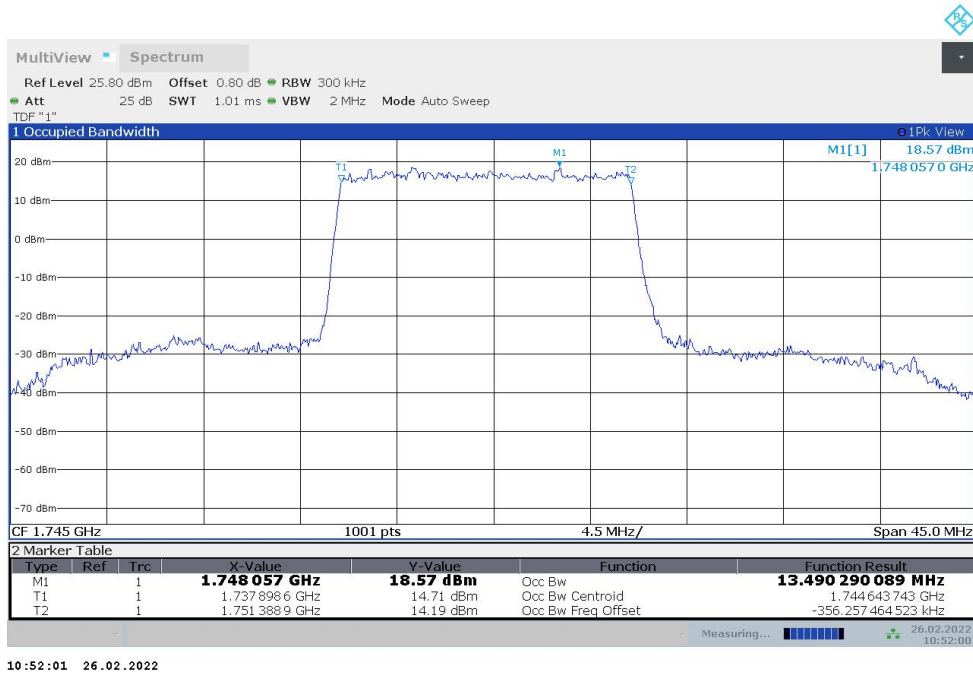

Frequency (MHz)	Occupied Bandwidth (99%) (MHz)	
	DFT-s-pi/2 BPSK	DFT-s-QPSK
1745	4.508	4.495

n66,5MHz Bandwidth,DFT-s-pi/2 BPSK (99% BW)

n66,5MHz Bandwidth,DFT-s-QPSK (99% BW)

n66,10MHz(99%)

Frequency (MHz)	Occupied Bandwidth (99%) (MHz)	
	DFT-s-pi/2 BPSK	DFT-s-QPSK
1745	8.993	9.012

n66,10MHz Bandwidth,DFT-s-pi/2 BPSK (99% BW)

n66,10MHz Bandwidth,DFT-s-QPSK (99% BW)

n66,15MHz(99%)

Frequency (MHz)	Occupied Bandwidth (99%) (MHz)	
	DFT-s-pi/2 BPSK	DFT-s-QPSK
1745	13.490	13.497

n66,15MHz Bandwidth,DFT-s-pi/2 BPSK (99% BW)