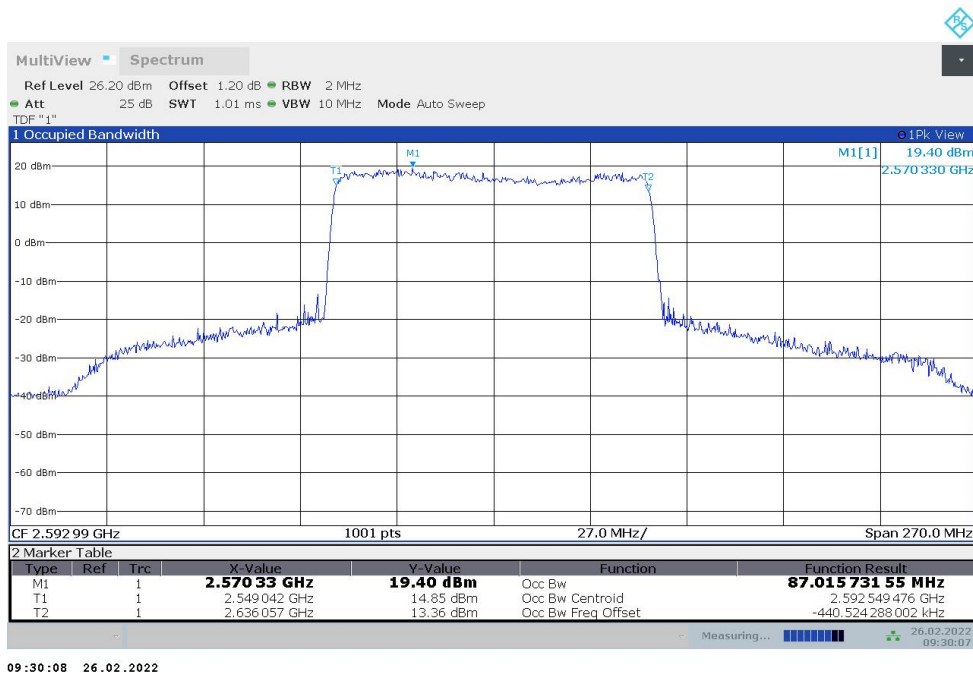

n41,90MHz(99%)

Frequency (MHz)	Occupied Bandwidth (99%) (MHz)	
	DFT-s-pi/2 BPSK	DFT-s-QPSK
2592.99	87.135	87.016

n41,90MHz Bandwidth,DFT-s-pi/2 BPSK (99% BW)

n41,90MHz Bandwidth,DFT-s-QPSK (99% BW)

n41,100MHz(99%)

Frequency (MHz)	Occupied Bandwidth (99%) (MHz)	
	DFT-s-pi/2 BPSK	DFT-s-QPSK
2592.99	96.566	96.468

n41,100MHz Bandwidth,DFT-s-pi/2 BPSK (99% BW)

n41,100MHz Bandwidth,DFT-s-QPSK (99% BW)

n5
n5,5MHz(99%)

Frequency (MHz)	Occupied Bandwidth (99%) (MHz)	
	DFT-s-pi/2 BPSK	DFT-s-QPSK
836.5	4.509	4.509

n5,5MHz Bandwidth,DFT-s-pi/2 BPSK (99% BW)

n5,5MHz Bandwidth,DFT-s-QPSK (99% BW)

n5,10MHz(99%)

Frequency (MHz)	Occupied Bandwidth (99%) (MHz)	
	DFT-s-pi/2 BPSK	DFT-s-QPSK
836.5	8.988	8.990

n5,10MHz Bandwidth,DFT-s-pi/2 BPSK (99% BW)