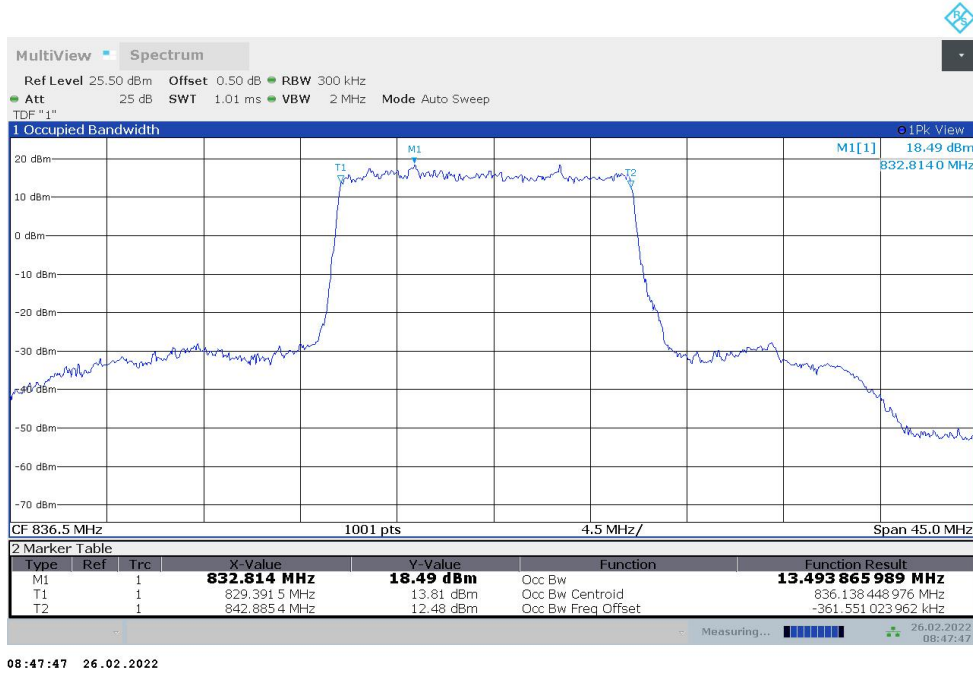

n5,5MHz Bandwidth,DFT-s-pi/2 BPSK (99% BW)

n5,5MHz Bandwidth,DFT-s-QPSK (99% BW)

n5,10MHz(99%)

Frequency (MHz)	Occupied Bandwidth (99%) (MHz)	
	DFT-s-pi/2 BPSK	DFT-s-QPSK
836.5	8.988	8.990

n5,10MHz Bandwidth,DFT-s-pi/2 BPSK (99% BW)

n5,10MHz Bandwidth,DFT-s-QPSK (99% BW)

n5,15MHz(99%)

Frequency (MHz)	Occupied Bandwidth (99%) (MHz)	
	DFT-s-pi/2 BPSK	DFT-s-QPSK
836.5	13.494	13.477

n5,15MHz Bandwidth,DFT-s-pi/2 BPSK (99% BW)

n5,15MHz Bandwidth,DFT-s-QPSK (99% BW)