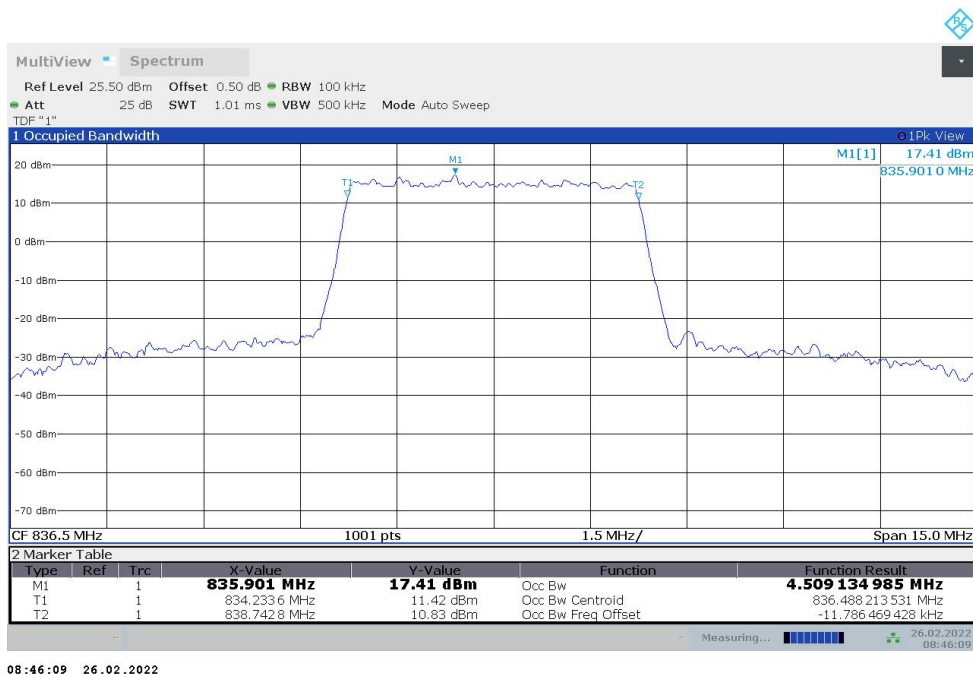

Frequency (MHz)	Occupied Bandwidth (99%) (MHz)	
	DFT-s-pi/2 BPSK	DFT-s-QPSK
2592.99	96.566	96.468

n41,100MHz Bandwidth,DFT-s-pi/2 BPSK (99% BW)

n41,100MHz Bandwidth,DFT-s-QPSK (99% BW)

n5
n5,5MHz(99%)

Frequency (MHz)	Occupied Bandwidth (99%) (MHz)	
	DFT-s-pi/2 BPSK	DFT-s-QPSK
836.5	4.509	4.509

n5,5MHz Bandwidth,DFT-s-pi/2 BPSK (99% BW)

n5,5MHz Bandwidth,DFT-s-QPSK (99% BW)

n5,10MHz(99%)

Frequency (MHz)	Occupied Bandwidth (99%) (MHz)	
	DFT-s-pi/2 BPSK	DFT-s-QPSK
836.5	8.988	8.990

n5,10MHz Bandwidth,DFT-s-pi/2 BPSK (99% BW)