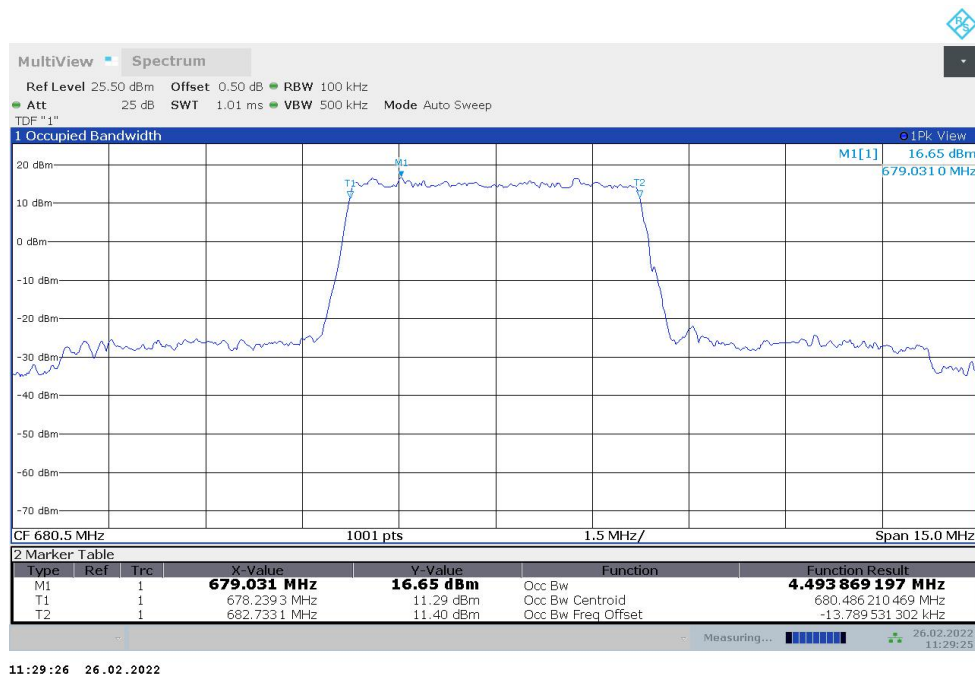

n71,5MHz Bandwidth,DFT-s-QPSK (99% BW)