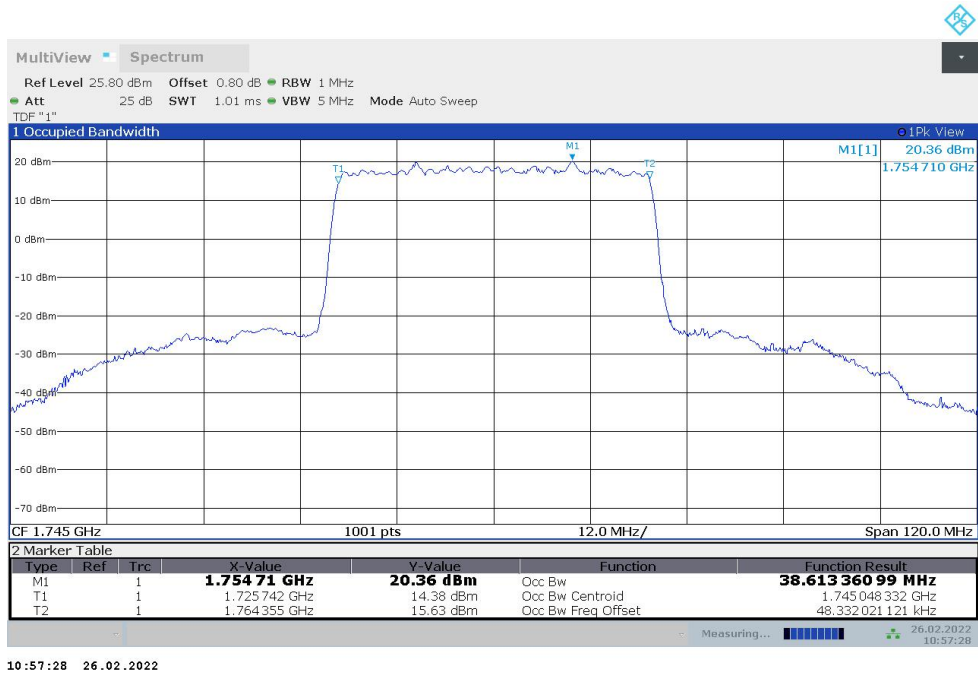

n66,40MHz(99%)

Frequency (MHz)	Occupied Bandwidth (99%) (MHz)	
	DFT-s-pi/2 BPSK	DFT-s-QPSK
1745	38.613	38.658

n66,40MHz Bandwidth,DFT-s-pi/2 BPSK (99% BW)