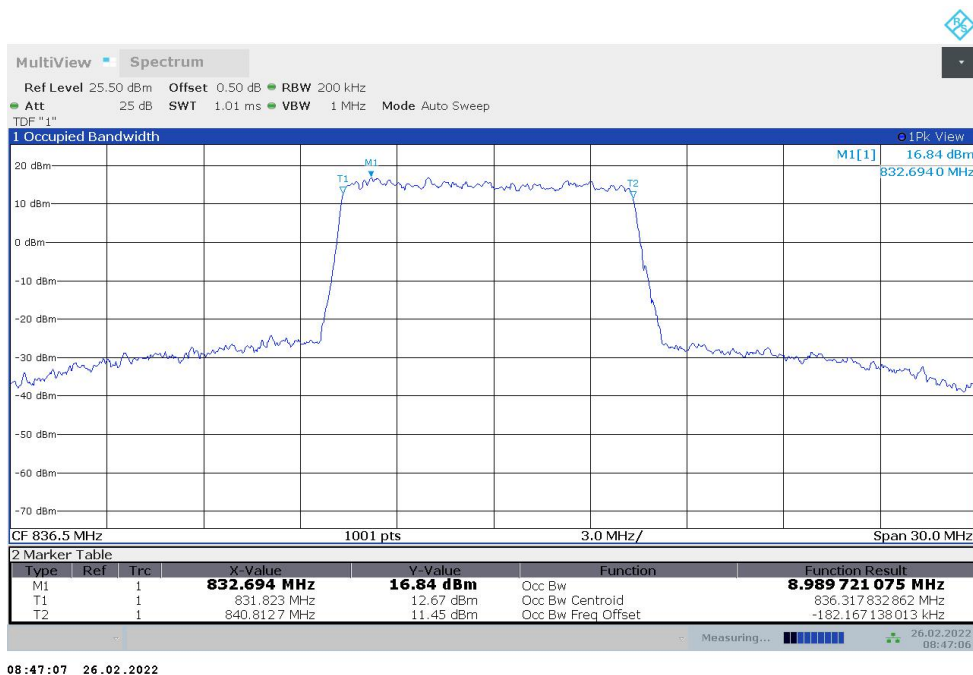

n5,5MHz Bandwidth,DFT-s-pi/2 BPSK (99% BW)

n5,5MHz Bandwidth,DFT-s-QPSK (99% BW)

n5,10MHz(99%)

Frequency (MHz)	Occupied Bandwidth (99%) (MHz)	
	DFT-s-pi/2 BPSK	DFT-s-QPSK
836.5	8.988	8.990

n5,10MHz Bandwidth,DFT-s-pi/2 BPSK (99% BW)

n5,10MHz Bandwidth,DFT-s-QPSK (99% BW)

n5,15MHz(99%)

Frequency (MHz)	Occupied Bandwidth (99%) (MHz)	
	DFT-s-pi/2 BPSK	DFT-s-QPSK
836.5	13.494	13.477

n5,15MHz Bandwidth,DFT-s-pi/2 BPSK (99% BW)

n5,15MHz Bandwidth,DFT-s-QPSK (99% BW)