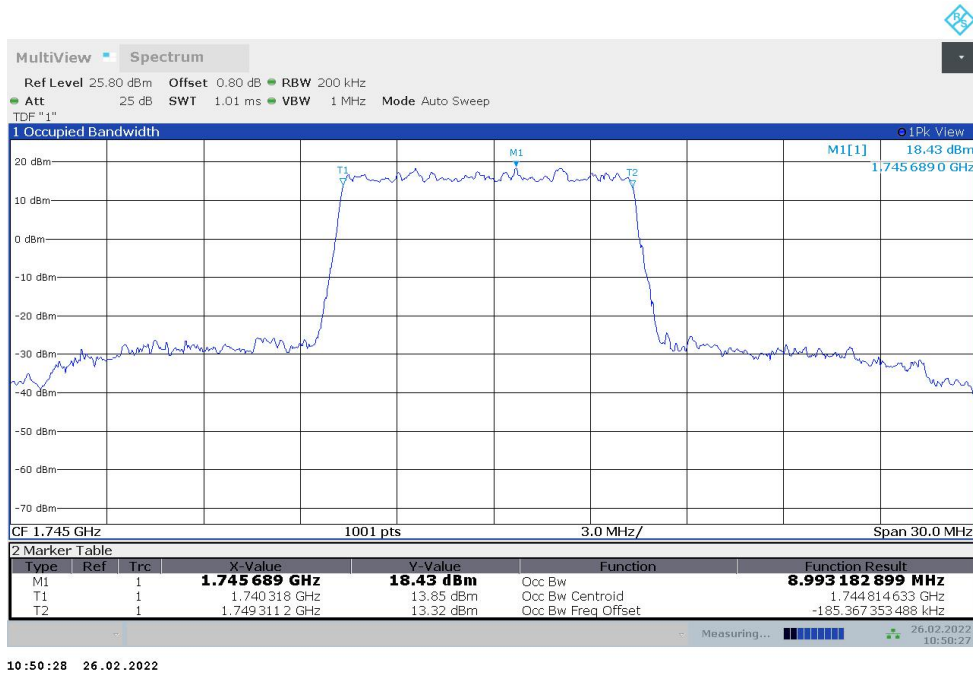

Frequency (MHz)	Occupied Bandwidth (99%) (MHz)	
	DFT-s-pi/2 BPSK	DFT-s-QPSK
1745	4.508	4.495

n66,5MHz Bandwidth,DFT-s-pi/2 BPSK (99% BW)

n66,5MHz Bandwidth,DFT-s-QPSK (99% BW)

n66,10MHz(99%)

Frequency (MHz)	Occupied Bandwidth (99%) (MHz)	
	DFT-s-pi/2 BPSK	DFT-s-QPSK
1745	8.993	9.012

n66,10MHz Bandwidth,DFT-s-pi/2 BPSK (99% BW)

n66,10MHz Bandwidth,DFT-s-QPSK (99% BW)

n66,15MHz(99%)

Frequency (MHz)	Occupied Bandwidth (99%) (MHz)	
	DFT-s-pi/2 BPSK	DFT-s-QPSK
1745	13.490	13.497

n66,15MHz Bandwidth,DFT-s-pi/2 BPSK (99% BW)