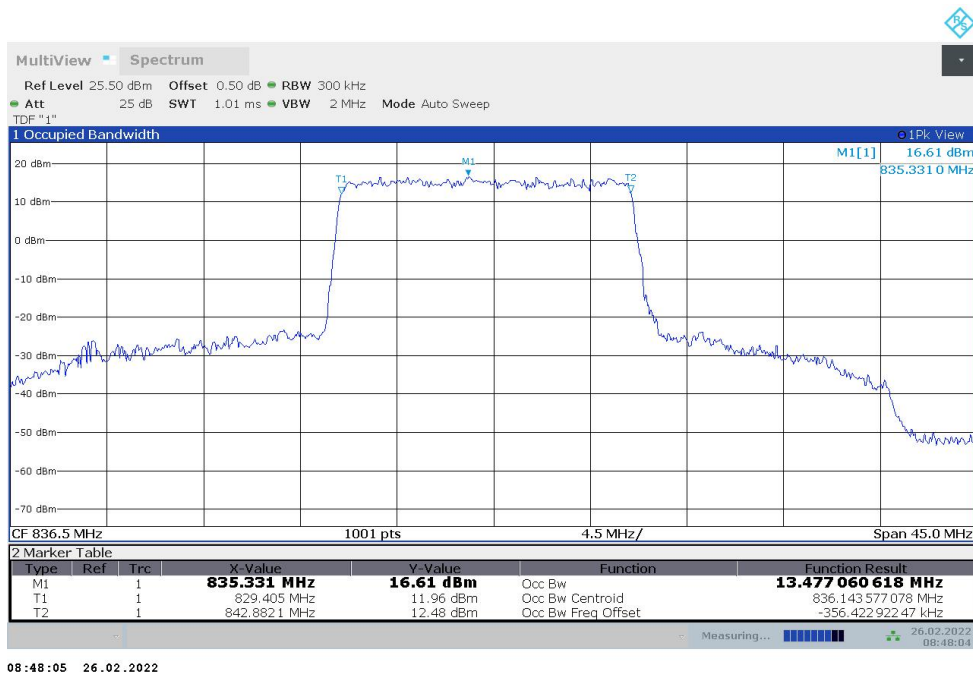

n5,5MHz Bandwidth,DFT-s-pi/2 BPSK (99% BW)

n5,5MHz Bandwidth,DFT-s-QPSK (99% BW)

n5,10MHz(99%)

Frequency (MHz)	Occupied Bandwidth (99%) (MHz)	
	DFT-s-pi/2 BPSK	DFT-s-QPSK
836.5	8.988	8.990

n5,10MHz Bandwidth,DFT-s-pi/2 BPSK (99% BW)

n5,10MHz Bandwidth,DFT-s-QPSK (99% BW)

n5,15MHz(99%)

Frequency (MHz)	Occupied Bandwidth (99%) (MHz)	
	DFT-s-pi/2 BPSK	DFT-s-QPSK
836.5	13.494	13.477

n5,15MHz Bandwidth,DFT-s-pi/2 BPSK (99% BW)

n5,15MHz Bandwidth,DFT-s-QPSK (99% BW)