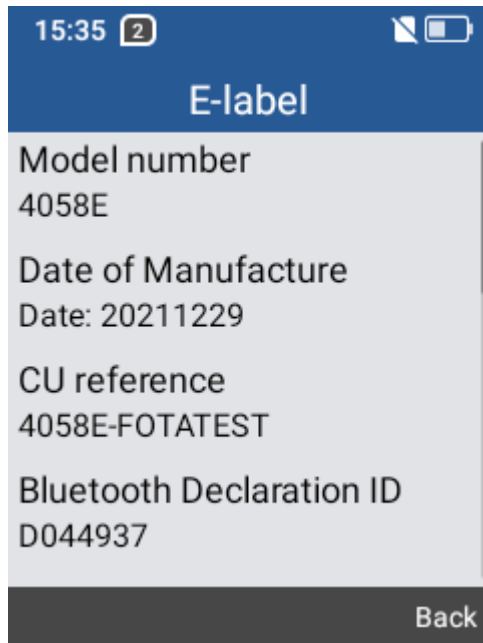

There are physical labels and electrical labels for the model.

1. Physical label

2. E-label

The way to get the E-labels: Setting->About phone->E-label.

15:36 2

E-label

IMEI

016182000001196