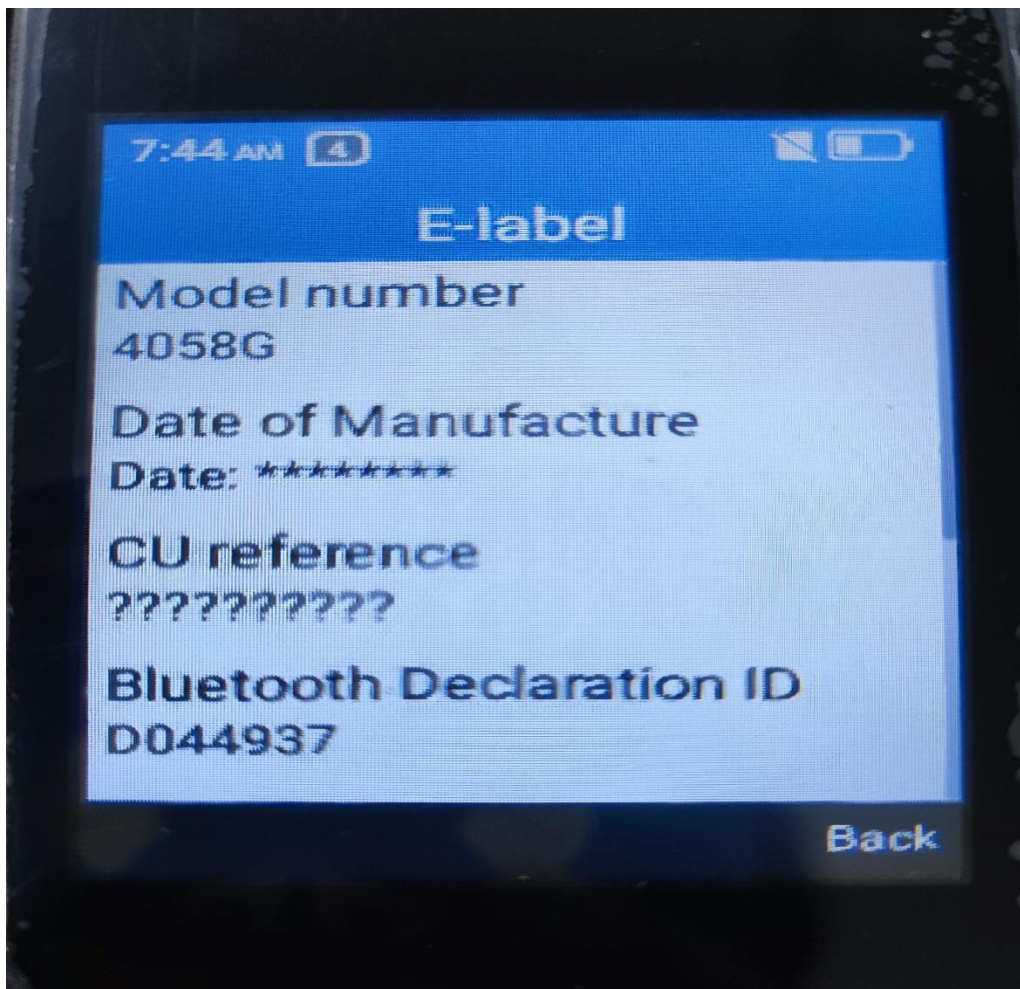

There are physical labels and electrical labels for the model.
The way to get the E-labels: Setting->About phone->E-label.

4058L:

4058G:

7:45 AM 

E-label

FCC ID

2ACCJN059

Device serial number