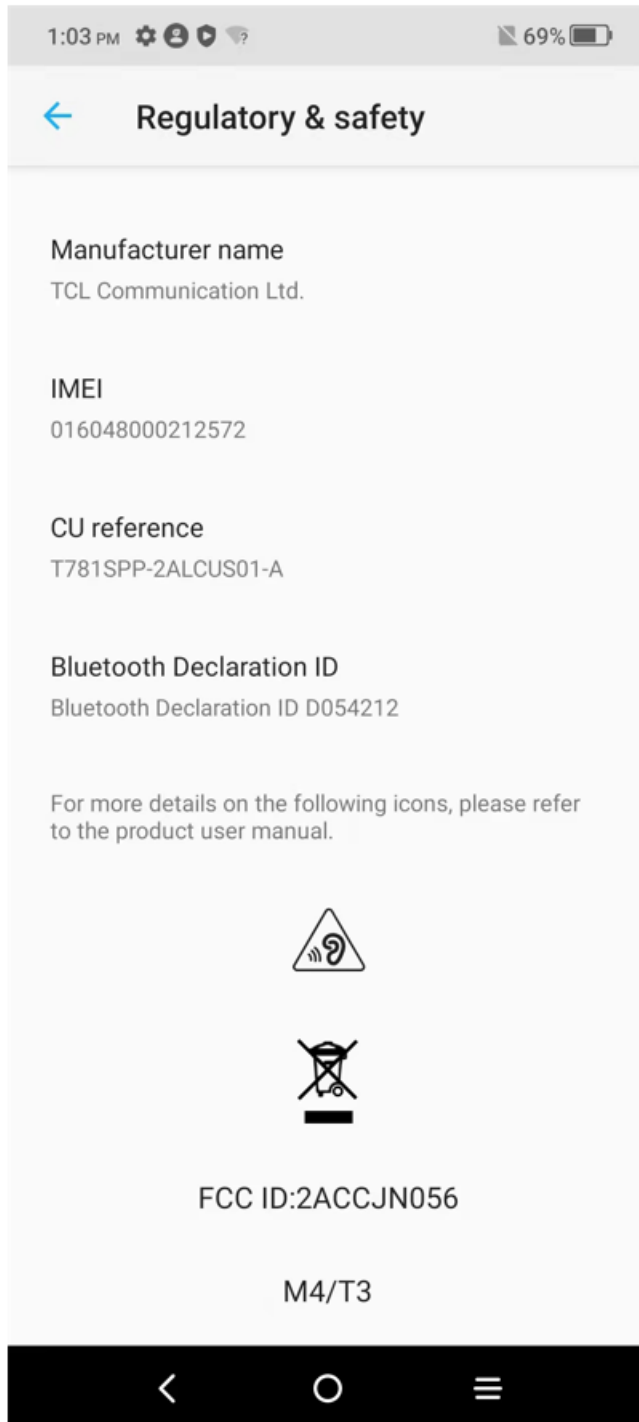

T781S,T781SPP Label

Settings->System->Regulatory & safety

● IMEI Label (12*12)

二维码扫描结果:

imei number

 IMEI: 016048000000001 SKU:TCL-T781S Proof of Purchase  8 89063 51742 3  SW-VER: XXXXXXXX  SIM SKU: EMBDSIM5G  SIM ICCID: XXXXXXXXXXXXXXXXXXXXX	TCL Made in China 128GB Color: Midnight Gray
---	--

● CU Label (73*38mm)

● Carton Label (90*90mm)

二维码扫描结果:

SKU, upc code, qty, imei numbers

TCL 30 V 5G	PO#: XXXXXXXXXX
From: TCL Communication Ltd. 5/F, Building 22E, 22 Science Park East Avenue, Hong Kong Science Park, Shatin, NT, Hong Kong	SKU: TCL-T781S
Ship method: Air	Total #: xxxx
xx of xxx pallets	 Pallet ID: A0135173070006
Ship to info: TCT Mobile (US) Inc. C/O FSC. 5201 Alliance Gateway Freeway 76177 Fort Worth, TX USA	
 Batch No.: 0123456789 Shipment Information Barcode: 	