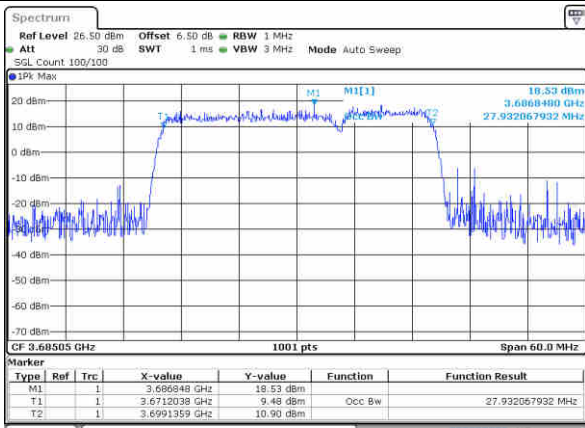

Middle Channel / 20MHz+5MHz

Date: 12 AUG 2020 01:06:43

Highest Channel / 15MHz+20MHz

Date: 12 AUG 2020 07:15:36

Highest Channel / 20MHz+5MHz

Date: 12 AUG 2020 01:23:30

LTE Band 48C

64QAM

Lowest Channel / 20MHz+10MHz

Date: 12 AUG 2020 05:37:24

Lowest Channel / 20MHz+15MHz

Date: 12 AUG 2020 08:23:50

Middle Channel / 20MHz+10MHz

Date: 12 AUG 2020 05:55:16

Middle Channel / 20MHz+15MHz

Date: 12 AUG 2020 08:47:34

Highest Channel / 20MHz+10MHz

Date: 12 AUG 2020 05:59:25

Highest Channel / 20MHz+15MHz

Date: 12 AUG 2020 08:48:02

LTE Band 48C

64QAM

Lowest Channel / 20MHz+20MHz

N/A