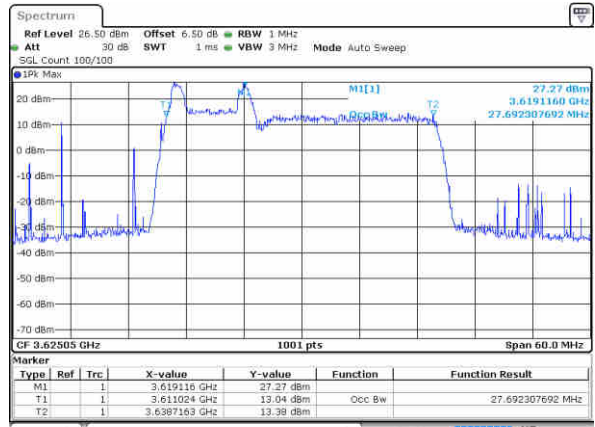

Mode	LTE Band 48C : 99%OBW(MHz)			
64QAM				
BW	5MHz+20MHz	10MHz+20MHz	15MHz+20MHz	20MHz+5MHz
Lowest CH	23.28	27.21	32.80	23.23
Middle CH	23.28	27.45	32.73	23.33
Highest CH	23.28	27.21	32.80	23.28
BW	20MHz+10MHz	20MHz+15MHz	20MHz+20MHz	N/A
Lowest CH	27.99	32.80	37.72	-
Middle CH	28.05	32.87	37.72	-
Highest CH	27.93	32.80	37.64	-

LTE Band 48C

QPSK

Lowest Channel / 5MHz+20MHz

Date: 11 AUG 2020 22:58:28

Lowest Channel / 10MHz+20MHz

Date: 12 AUG 2020 01:44:31

Middle Channel / 5MHz+20MHz

Date: 12 AUG 2020 00:09:35

Middle Channel / 10MHz+20MHz

Date: 12 AUG 2020 02:43:49

Highest Channel / 5MHz+20MHz

Date: 12 AUG 2020 00:20:33

Highest Channel / 10MHz+20MHz

Date: 12 AUG 2020 05:34:37

LTE Band 48C

QPSK