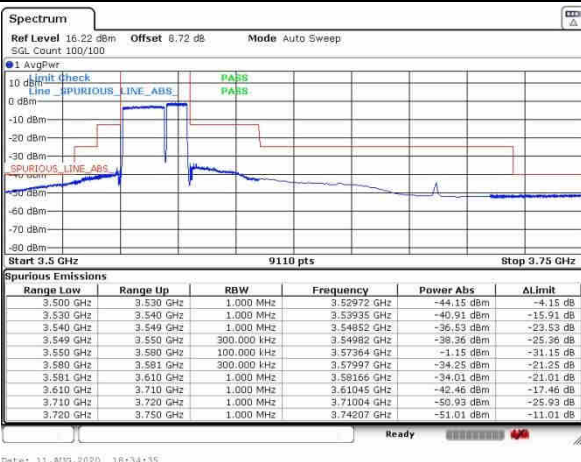

Lowest Band Edge / Full RB

Middle Band Edge / Full RB

LTE Band 48C / 20MHz+5MHz

QPSK

Highest Band Edge / 1RB0 and 1RB24

N/A

Date: 11_AUG_2020 18:19:22

Highest Band Edge / 1RB99 and 1RB0

N/A

Date: 11_AUG_2020 18:24:17

Highest Band Edge / Full RB

N/A

Date: 11_AUG_2020 18:15:01

LTE Band 48C / 20MHz+10MHz

QPSK

Lowest Band Edge / 1RB0 and 1RB49

Middle Band Edge / 1RB0 and 1RB49

Lowest Band Edge / 1RB99 and 1RB0

Middle Band Edge / 1RB99 and 1RB0

Lowest Band Edge / Full RB

Middle Band Edge / Full RB

LTE Band 48C / 20MHz+10MHz

QPSK

Highest Band Edge / 1RB0 and 1RB49

LTE Band 48C / 20MHz+15MHz

QPSK

Lowest Band Edge / 1RB0 and 1RB74

Middle Band Edge / 1RB0 and 1RB74

Lowest Band Edge / 1RB99 and 1RB0

Middle Band Edge / 1RB99 and 1RB0

Lowest Band Edge / Full RB

Middle Band Edge / Full RB