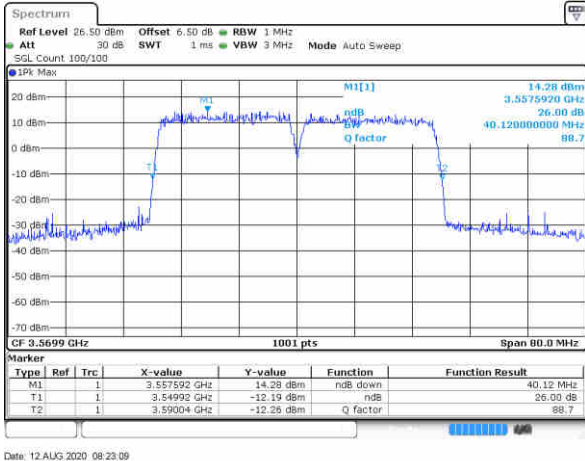

Date: 12 AUG 2020 05:59:31

Highest Channel / 20MHz+15MHz

Date: 12 AUG 2020 08:48:07

LTE Band 48C

64QAM

Lowest Channel / 20MHz+20MHz

N/A

Middle Channel / 20MHz+20MHz

N/A

Highest Channel / 20MHz+20MHz

N/A

Occupied Bandwidth

Mode	LTE Band 48C : 99%OBW(MHz)			
QPSK				
BW	5MHz+20MHz	10MHz+20MHz	15MHz+20MHz	20MHz+5MHz
Lowest CH	23.28	27.51	32.80	23.43
Middle CH	23.33	27.69	32.80	23.43
Highest CH	23.33	27.57	32.94	23.33
BW	20MHz+10MHz	20MHz+15MHz	20MHz+20MHz	N/A
Lowest CH	28.11	32.87	37.56	-
Middle CH	28.05	32.94	37.80	-
Highest CH	28.11	32.87	37.64	-