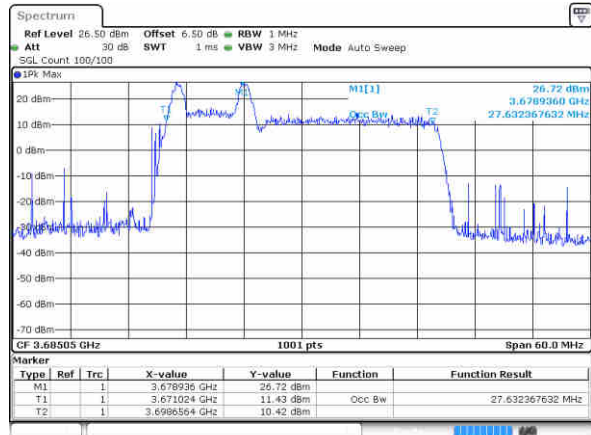

Date: 11 AUG 2020 23:06:07

Lowest Channel / 10MHz+20MHz

Date: 12 AUG 2020 02:28:48

Middle Channel / 5MHz+20MHz

Date: 12 AUG 2020 00:09:57

Middle Channel / 10MHz+20MHz

Date: 12 AUG 2020 02:47:07

Highest Channel / 5MHz+20MHz

Date: 12 AUG 2020 00:20:18

Highest Channel / 10MHz+20MHz

Date: 12 AUG 2020 05:33:00

LTE Band 48C

16QAM

Lowest Channel / 15MHz+20MHz

Date: 12 AUG 2020 08:27:45

Lowest Channel / 20MHz+5MHz