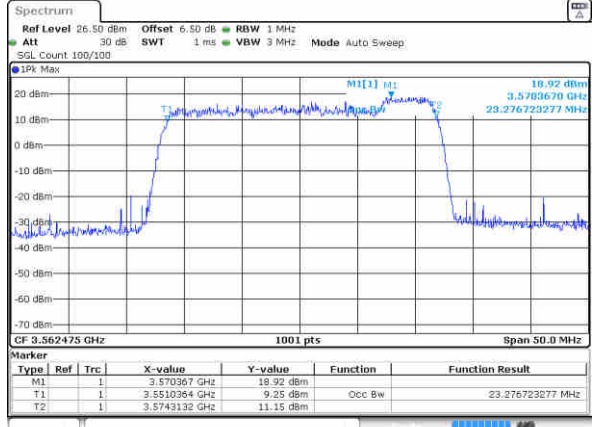

Date: 12 AUG 2020 00:20:18

Highest Channel / 10MHz+20MHz

Date: 12 AUG 2020 05:33:00

LTE Band 48C

16QAM

Lowest Channel / 15MHz+20MHz

Date: 12 AUG 2020 08:27:45

Lowest Channel / 20MHz+5MHz