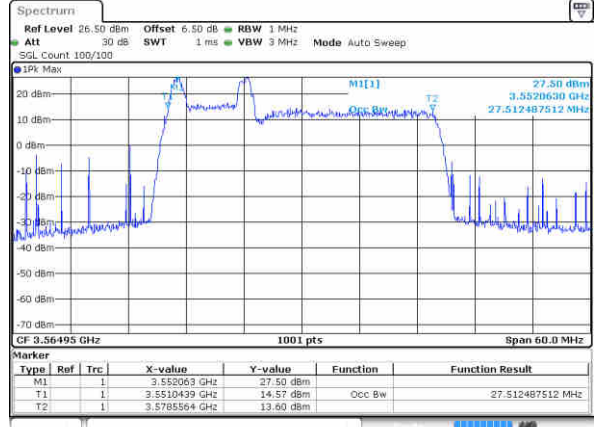

Mode	LTE Band 48C : 99%OBW(MHz)			
64QAM				
BW	5MHz+20MHz	10MHz+20MHz	15MHz+20MHz	20MHz+5MHz
Lowest CH	23.28	27.21	32.80	23.23
Middle CH	23.28	27.45	32.73	23.33
Highest CH	23.28	27.21	32.80	23.28
BW	20MHz+10MHz	20MHz+15MHz	20MHz+20MHz	N/A
Lowest CH	27.99	32.80	37.72	-
Middle CH	28.05	32.87	37.72	-
Highest CH	27.93	32.80	37.64	-

LTE Band 48C

QPSK

Lowest Channel / 5MHz+20MHz

Date: 11 AUG 2020 22:58:28

Lowest Channel / 10MHz+20MHz

Date: 12 AUG 2020 01:44:31

Middle Channel / 5MHz+20MHz

Date: 12 AUG 2020 00:09:35

Middle Channel / 10MHz+20MHz

Date: 12 AUG 2020 02:43:49

Highest Channel / 5MHz+20MHz

Date: 12 AUG 2020 00:20:33

Highest Channel / 10MHz+20MHz

Date: 12 AUG 2020 05:34:37

LTE Band 48C

QPSK