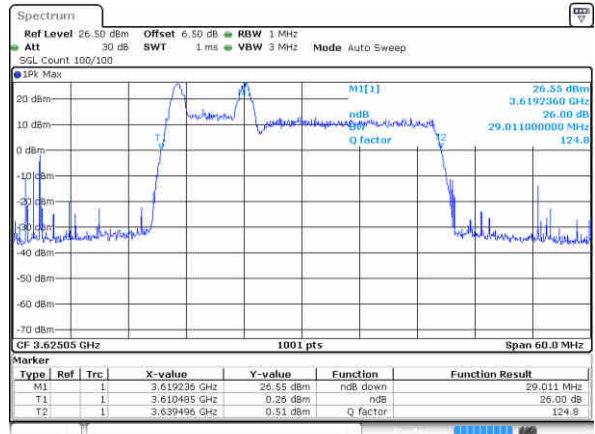

Date: 12.AUG.2020 08:07:42

LTE Band 48C

64QAM

Lowest Channel / 5MHz+20MHz

Date: 11 AUG 2020 23:07:16

Lowest Channel / 10MHz+15MHz

Date: 12 AUG 2020 02:29:11

Middle Channel / 5MHz+20MHz

Date: 12 AUG 2020 00:11:53

Middle Channel / 10MHz+20MHz

Date: 12 AUG 2020 02:47:41

Highest Channel / 5MHz+20MHz

Date: 12 AUG 2020 00:18:16

Highest Channel / 10MHz+20MHz

Date: 12 AUG 2020 05:32:42

LTE Band 48C