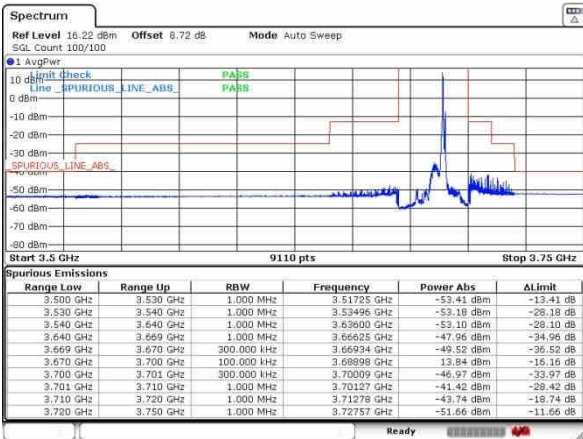

Highest Band Edge / 1RB99 and 1RB0

N/A

Date: 11_AUG_2020 18:54:04