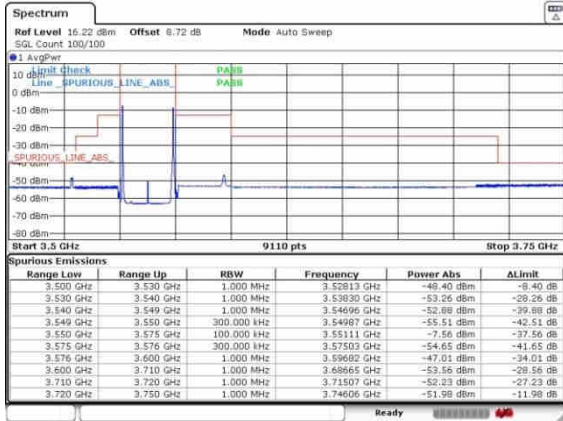

Highest Channel / 20MHz+10MHz

Date: 12 AUG 2020 05:59:25

Highest Channel / 20MHz+15MHz

Date: 12 AUG 2020 08:48:02

LTE Band 48C

64QAM

Lowest Channel / 20MHz+20MHz

N/A

Date: 12 AUG 2020 08:23:14

Middle Channel / 20MHz+20MHz

N/A

Date: 12 AUG 2020 08:09:33

Highest Channel / 20MHz+20MHz

N/A

Date: 12 AUG 2020 08:09:08

Conducted Band Edge

LTE Band 48C / 5MHz+20MHz

QPSK

Lowest Band Edge / 1RB0 and 1RB9

Middle Band Edge / 1RB0 and 1RB9

Lowest Band Edge / 1RB24 and 1RB0

Middle Band Edge / 1RB24 and 1RB0

Lowest Band Edge / Full RB

Middle Band Edge / Full RB