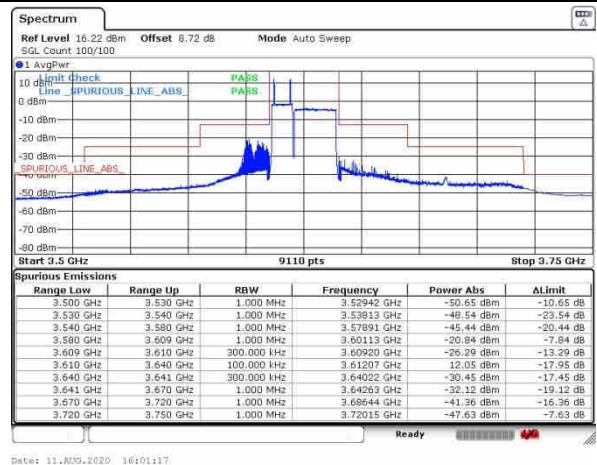

LTE Band 48C / 5MHz+20MHz

QPSK

Highest Band Edge / 1RB0 and 1RB99

N/A

Date: 11_AUG_2020 15:12:25

Highest Band Edge / 1RB24 and 1RB0

N/A

Date: 11_AUG_2020 15:18:02

Highest Band Edge / Full RB

N/A

Date: 11_AUG_2020 15:07:54

LTE Band 48C / 10MHz+20MHz

QPSK

Lowest Band Edge / 1RB0 and 1RB99

Middle Band Edge / 1RB0 and 1RB99

Lowest Band Edge / 1RB49 and 1RB0

Middle Band Edge / 1RB49 and 1RB0

Lowest Band Edge / Full RB

Middle Band Edge / Full RB

LTE Band 48C / 10MHz+20MHz

QPSK

Highest Band Edge / 1RB0 and 1RB99

N/A

Date: 11_AUG_2020 16:22:25

Highest Band Edge / 1RB49 and 1RB0

N/A

Date: 11_AUG_2020 16:17:49

Highest Band Edge / Full RB

N/A

Date: 11_AUG_2020 16:28:04

LTE Band 48C / 15MHz+20MHz

QPSK