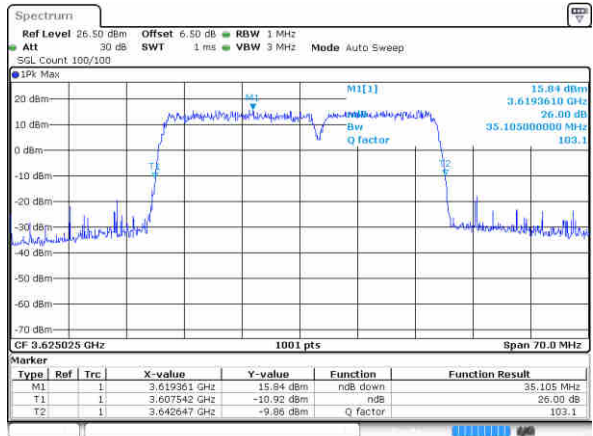

Middle Channel / 20MHz+15MHz

Date: 12 AUG 2020 08:35:58