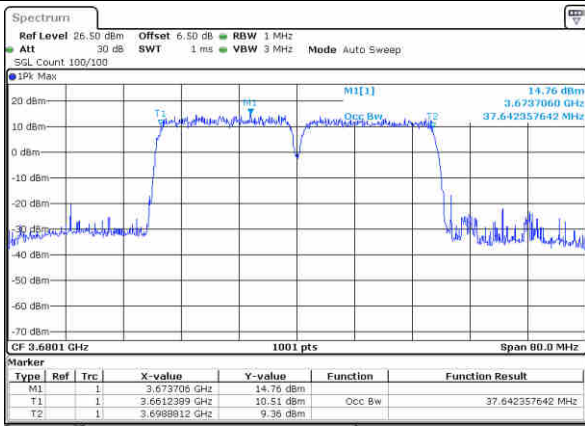

Highest Channel / 20MHz+15MHz

Date: 12 AUG 2020 08:50:55

LTE Band 48C

QPSK

Lowest Channel / 20MHz+20MHz

N/A

Date: 12.AUG.2020 08:21:33

Middle Channel / 20MHz+20MHz

N/A

Date: 12.AUG.2020 08:11:20

Highest Channel / 20MHz+20MHz

N/A

Date: 12.AUG.2020 08:07:28

LTE Band 48C

16QAM

Lowest Channel / 5MHz+20MHz