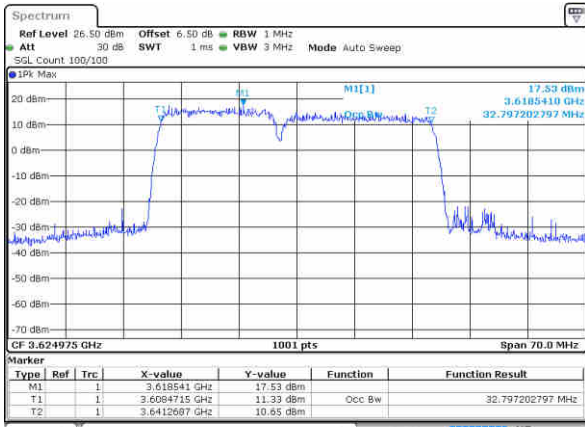

Middle Channel / 15MHz+20MHz

Date: 12 AUG 2020 07:08:01