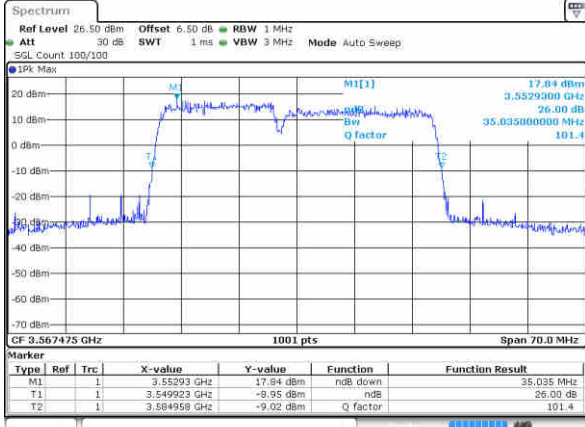

LTE Band 48C

64QAM

Lowest Channel / 10MHz+20MHz

Date: 12 AUG 2020 08:28:13