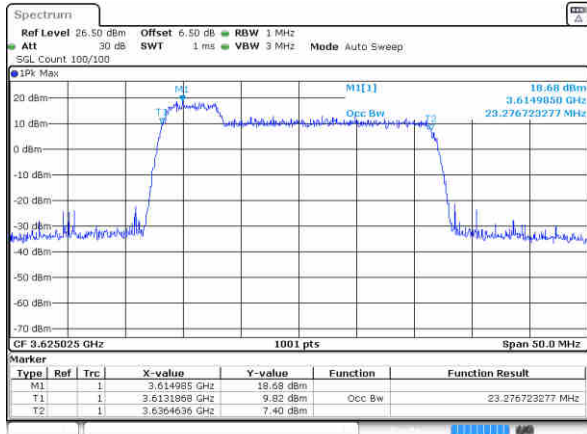

Middle Channel / 5MHz+20MHz

Date: 12 AUG 2020 00:09:57