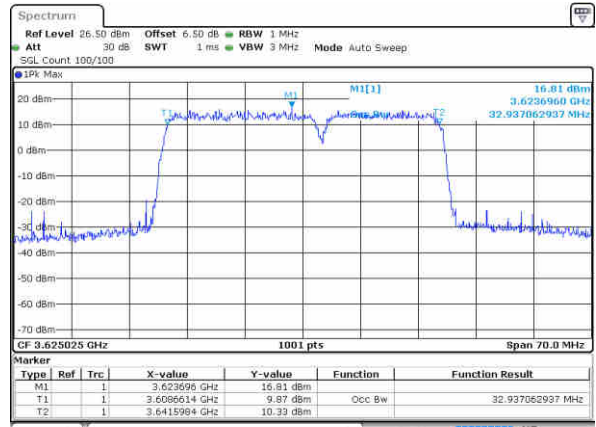

Highest Channel / 15MHz+20MHz

Date: 12 AUG 2020 07:13:44

Highest Channel / 20MHz+5MHz

Date: 12 AUG 2020 01:20:18

LTE Band 48C

QPSK

Lowest Channel / 20MHz+10MHz

Date: 12 AUG 2020 05:35:28

Lowest Channel / 20MHz+15MHz

Date: 12 AUG 2020 08:25:30

Middle Channel / 20MHz+10MHz

Date: 12 AUG 2020 05:57:06

Middle Channel / 20MHz+15MHz

Date: 12 AUG 2020 08:35:40

Highest Channel / 20MHz+10MHz

Date: 12 AUG 2020 05:57:38

Highest Channel / 20MHz+15MHz

Date: 12 AUG 2020 08:50:55

LTE Band 48C

QPSK

Lowest Channel / 20MHz+20MHz

N/A

Date: 12.AUG.2020 08:21:33

Middle Channel / 20MHz+20MHz