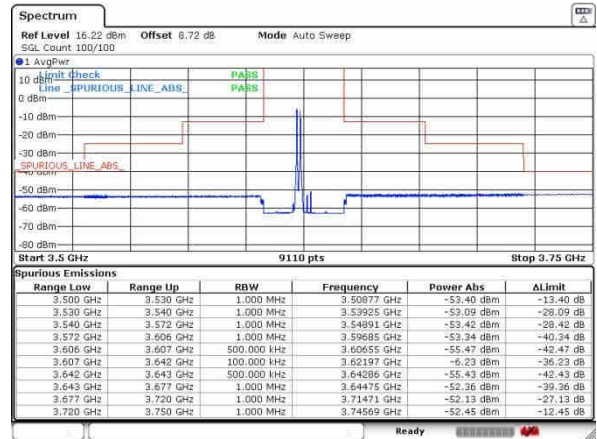

Middle Band Edge / 1RB49 and 1RB0

Lowest Band Edge / Full RB

Middle Band Edge / Full RB

LTE Band 48C / 10MHz+20MHz

QPSK

Highest Band Edge / 1RB0 and 1RB99

N/A

Date: 11_AUG_2020 16:22:25

Highest Band Edge / 1RB49 and 1RB0

N/A

Date: 11_AUG_2020 16:17:49

Highest Band Edge / Full RB

N/A

Date: 11_AUG_2020 16:28:04

LTE Band 48C / 15MHz+20MHz

QPSK

Lowest Band Edge / 1RB0 and 1RB9

Middle Band Edge / 1RB0 and 1RB9

Lowest Band Edge / 1RB74 and 1RB0

Middle Band Edge / 1RB74 and 1RB0

Lowest Band Edge / Full RB

Middle Band Edge / Full RB

LTE Band 48C / 15MHz+20MHz