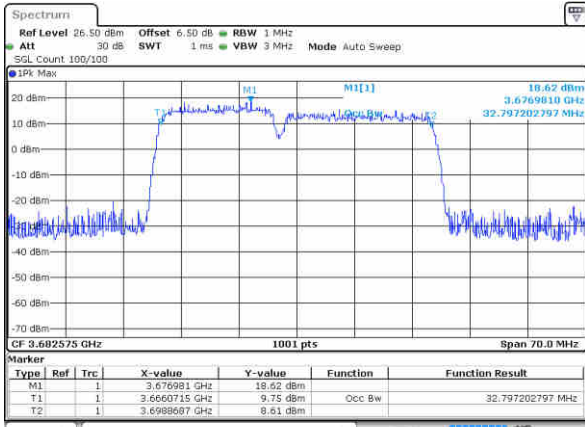

Date: 12 AUG 2020 08:32:40

Middle Channel / 15MHz+20MHz

Date: 12 AUG 2020 07:07:44

Middle Channel / 20MHz+5MHz

Date: 12 AUG 2020 01:08:17

Highest Channel / 15MHz+20MHz

Date: 12 AUG 2020 07:15:17

Highest Channel / 20MHz+5MHz