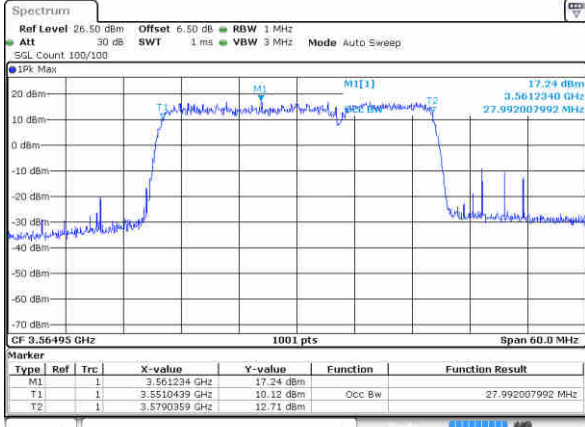

LTE Band 48C

64QAM

Lowest Channel / 20MHz+10MHz

Date: 12 AUG 2020 05:37:24