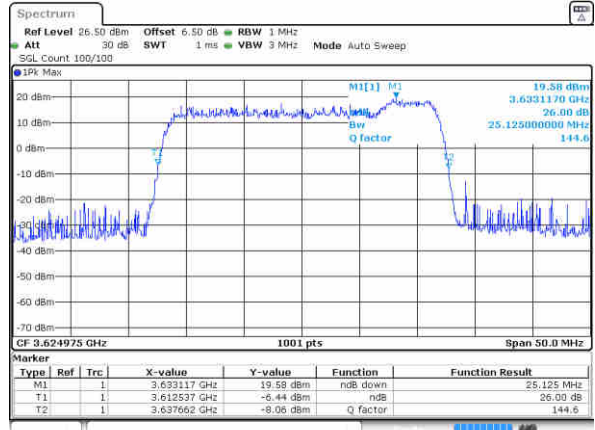

Date: 12 AUG 2020 00:11:53

Middle Channel / 10MHz+20MHz

Date: 12 AUG 2020 02:47:41

Highest Channel / 5MHz+20MHz

Date: 12 AUG 2020 00:18:16

Highest Channel / 10MHz+20MHz

Date: 12 AUG 2020 05:32:42

LTE Band 48C

Date: 12 AUG 2020 01:06:49

Highest Channel / 15MHz+20MHz

Date: 12 AUG 2020 07:15:40

Highest Channel / 20MHz+5MHz

Date: 12 AUG 2020 01:22:35

LTE Band 48C

64QAM

Lowest Channel / 15MHz+15MHz