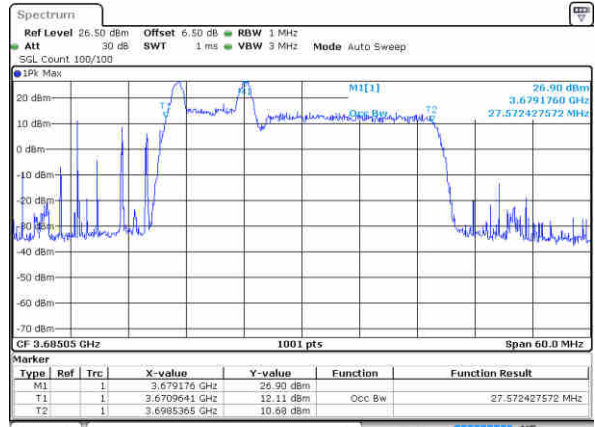

LTE Band 48C

QPSK

Lowest Channel / 5MHz+20MHz

Date: 11 AUG 2020 22:58:28

Lowest Channel / 10MHz+20MHz

Date: 12 AUG 2020 01:44:31

Middle Channel / 5MHz+20MHz

Date: 12 AUG 2020 00:09:35

Middle Channel / 10MHz+20MHz

Date: 12 AUG 2020 02:43:49

Highest Channel / 5MHz+20MHz

Date: 12 AUG 2020 00:20:33

Highest Channel / 10MHz+20MHz

Date: 12 AUG 2020 05:34:37

LTE Band 48C

QPSK