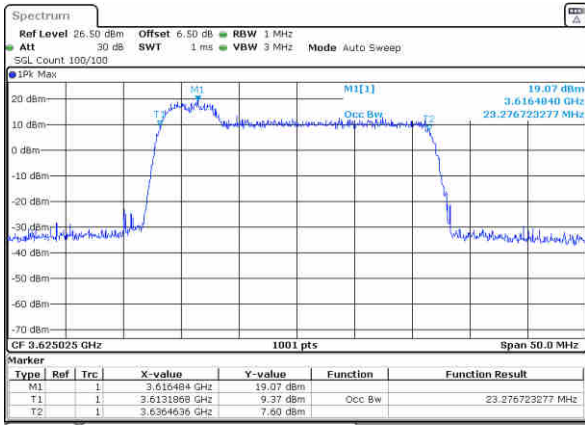

Middle Channel / 5MHz+20MHz

Date: 12 AUG 2020 00:12:00