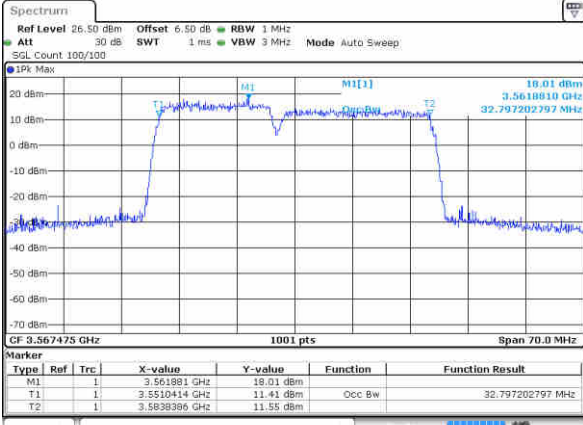

Middle Channel / 5MHz+20MHz

Date: 12 AUG 2020 00:12:00

Middle Channel / 10MHz+20MHz

Date: 12 AUG 2020 02:47:34

Highest Channel / 5MHz+20MHz

Date: 12 AUG 2020 00:18:11

Highest Channel / 10MHz+20MHz

Date: 12 AUG 2020 05:32:33

LTE Band 48C

64QAM

Lowest Channel / 15MHz+20MHz

Date: 12 AUG 2020 08:28:08

Lowest Channel / 20MHz+5MHz

Date: 12 AUG 2020 00:34:10

Middle Channel / 15MHz+20MHz

Date: 12 AUG 2020 07:08:18