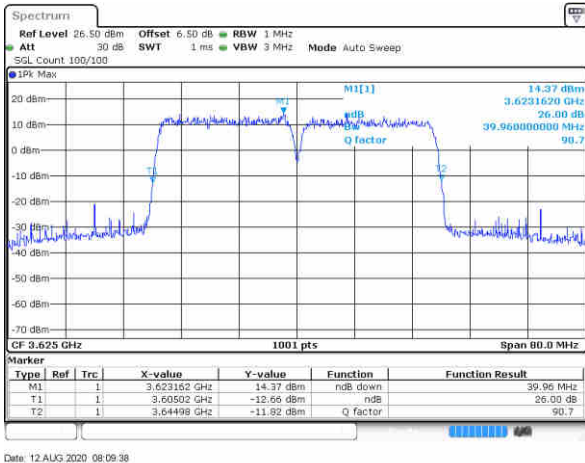

Date: 12 AUG 2020 05:59:31

Highest Channel / 20MHz+15MHz

Date: 12 AUG 2020 08:48:07

LTE Band 48C

64QAM

Lowest Channel / 20MHz+20MHz

N/A

Middle Channel / 20MHz+20MHz

N/A

Highest Channel / 20MHz+20MHz

N/A

Occupied Bandwidth

Mode	LTE Band 48C : 99%OBW(MHz)			
QPSK				
BW	5MHz+20MHz	10MHz+20MHz	15MHz+20MHz	20MHz+5MHz
Lowest CH	23.28	27.51	32.80	23.43
Middle CH	23.33	27.69	32.80	23.43
Highest CH	23.33	27.57	32.94	23.33
BW	20MHz+10MHz	20MHz+15MHz	20MHz+20MHz	N/A
Lowest CH	28.11	32.87	37.56	-
Middle CH	28.05	32.94	37.80	-
Highest CH	28.11	32.87	37.64	-