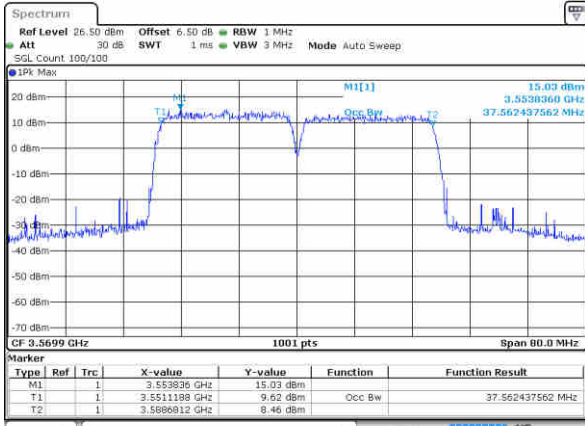

Highest Channel / 20MHz+15MHz

Date: 12 AUG 2020 08:50:55

LTE Band 48C

QPSK

Lowest Channel / 20MHz+20MHz

N/A

Date: 12.AUG.2020 08:21:33

Middle Channel / 20MHz+20MHz

N/A

Date: 12.AUG.2020 08:11:20

Highest Channel / 20MHz+20MHz

N/A

Date: 12.AUG.2020 08:07:28

LTE Band 48C

16QAM

Lowest Channel / 5MHz+20MHz