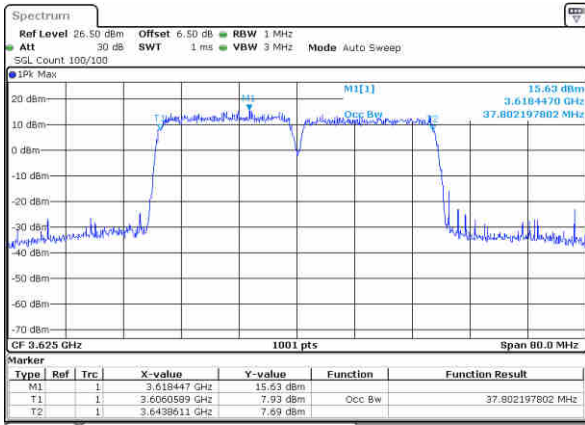

Highest Channel / 20MHz+15MHz

Date: 12 AUG 2020 08:50:55

LTE Band 48C

QPSK

Lowest Channel / 20MHz+20MHz

N/A

Date: 12.AUG.2020 08:21:33

Middle Channel / 20MHz+20MHz

N/A

Date: 12.AUG.2020 08:11:20

Highest Channel / 20MHz+20MHz

N/A

Date: 12.AUG.2020 08:07:28

LTE Band 48C

16QAM

Lowest Channel / 5MHz+20MHz