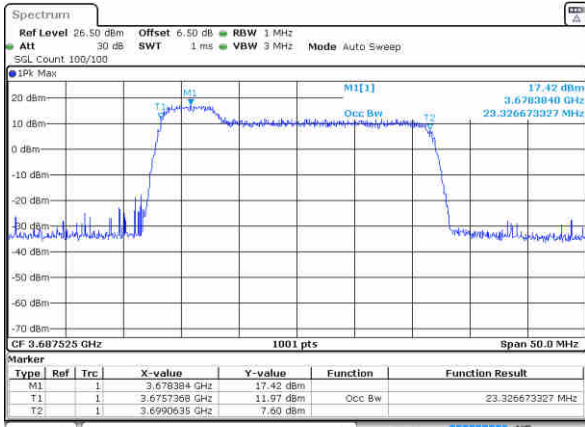

LTE Band 48C

QPSK

Lowest Channel / 5MHz+20MHz

Date: 11 AUG 2020 22:58:28

Lowest Channel / 10MHz+20MHz

Date: 12 AUG 2020 01:44:31

Middle Channel / 5MHz+20MHz

Date: 12 AUG 2020 00:09:35

Middle Channel / 10MHz+20MHz

Date: 12 AUG 2020 02:43:49

Highest Channel / 5MHz+20MHz

Date: 12 AUG 2020 00:20:33

Highest Channel / 10MHz+20MHz

Date: 12 AUG 2020 05:34:37

LTE Band 48C

QPSK