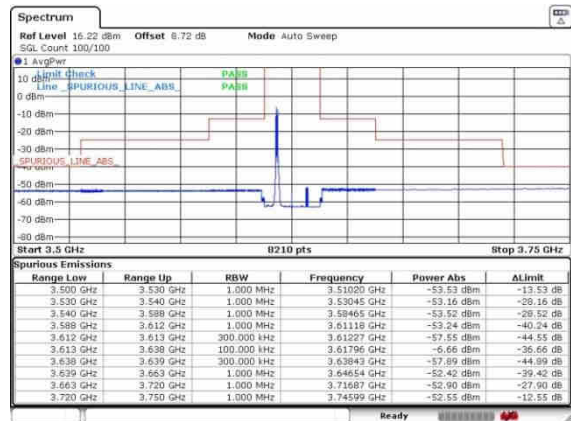

Highest Channel / 20MHz+10MHz

Date: 12 AUG 2020 05:59:25

Highest Channel / 20MHz+15MHz

Date: 12 AUG 2020 08:48:02

LTE Band 48C

64QAM

Lowest Channel / 20MHz+20MHz

N/A

LTE Band 48C / 5MHz+20MHz

QPSK

Lowest Band Edge / 1RB0 and 1RB9

Middle Band Edge / 1RB0 and 1RB9

Lowest Band Edge / 1RB24 and 1RB0

Middle Band Edge / 1RB24 and 1RB0

Lowest Band Edge / Full RB

Middle Band Edge / Full RB

LTE Band 48C / 5MHz+20MHz

QPSK

Highest Band Edge / 1RB0 and 1RB99

N/A

Date: 11_AUG_2020 15:12:25

Highest Band Edge / 1RB24 and 1RB0

N/A

Date: 11_AUG_2020 15:18:02