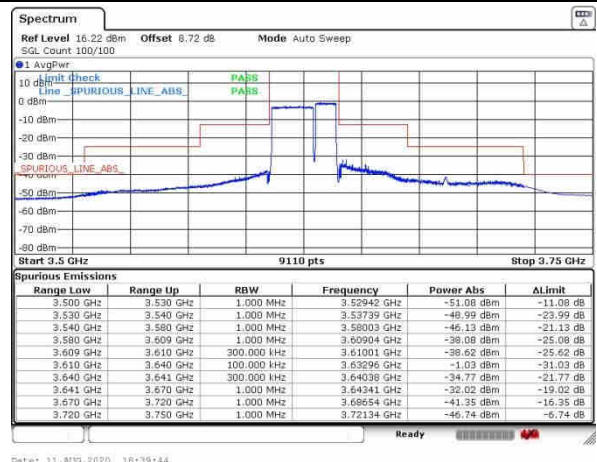

Lowest Band Edge / Full RB

Middle Band Edge / Full RB

LTE Band 48C / 20MHz+5MHz

QPSK

Highest Band Edge / 1RB0 and 1RB24

N/A

Date: 11_AUG_2020 18:19:22

Highest Band Edge / 1RB99 and 1RB0

N/A

Date: 11_AUG_2020 18:24:17

Highest Band Edge / Full RB

N/A

Date: 11_AUG_2020 18:15:01

LTE Band 48C / 20MHz+10MHz

QPSK

Lowest Band Edge / 1RB0 and 1RB49

Middle Band Edge / 1RB0 and 1RB49

Lowest Band Edge / 1RB99 and 1RB0

Middle Band Edge / 1RB99 and 1RB0

Lowest Band Edge / Full RB

Middle Band Edge / Full RB

LTE Band 48C / 20MHz+10MHz

QPSK

Highest Band Edge / 1RB0 and 1RB49

LTE Band 48C / 20MHz+15MHz

QPSK

Lowest Band Edge / 1RB0 and 1RB74

Middle Band Edge / 1RB0 and 1RB74

Lowest Band Edge / 1RB99 and 1RB0

Middle Band Edge / 1RB99 and 1RB0

Lowest Band Edge / Full RB

Middle Band Edge / Full RB