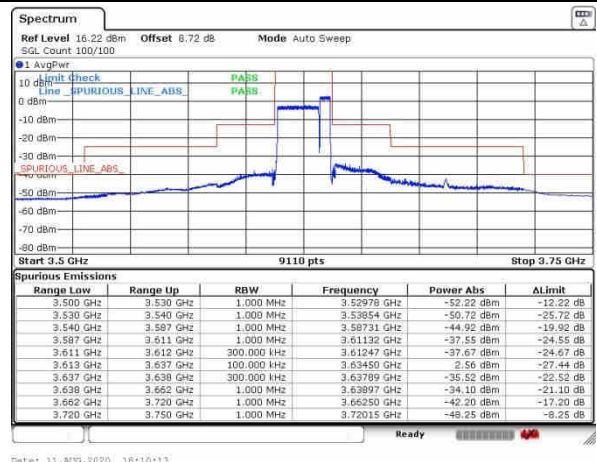

N/A

Date: 11_AUG_2020 17:13:01

LTE Band 48C/ 20MHz+5MHz

QPSK

Lowest Band Edge / 1RB0 and 1RB24

Middle Band Edge / 1RB0 and 1RB24

Lowest Band Edge / 1RB99 and 1RB0

Middle Band Edge / 1RB99 and 1RB0

Lowest Band Edge / Full RB

Middle Band Edge / Full RB

LTE Band 48C / 20MHz+5MHz

QPSK

Highest Band Edge / 1RB0 and 1RB24

N/A

Date: 11_AUG_2020 18:19:22

Highest Band Edge / 1RB99 and 1RB0

N/A

Date: 11_AUG_2020 18:24:17

Highest Band Edge / Full RB

N/A

Date: 11_AUG_2020 18:15:01

LTE Band 48C / 20MHz+10MHz

QPSK

Lowest Band Edge / 1RB0 and 1RB49