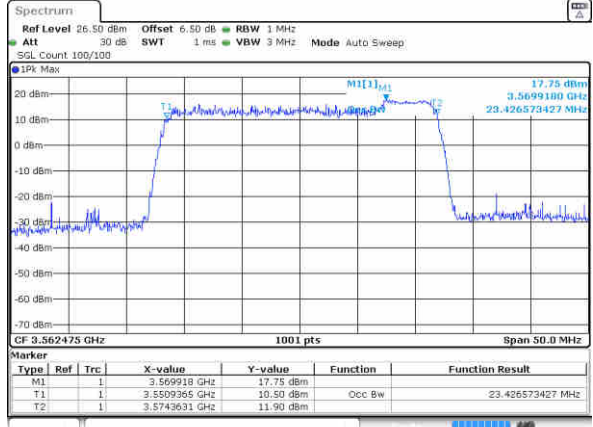

Lowest Channel / 20MHz+5MHz

Date: 12 AUG 2020 08:32:18