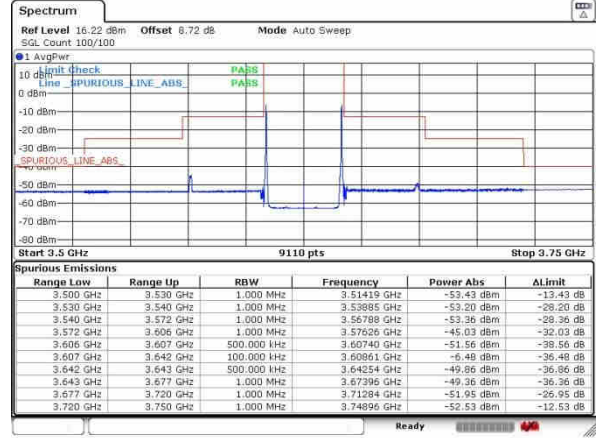

Middle Band Edge / 1RB49 and 1RB0

Lowest Band Edge / Full RB

Middle Band Edge / Full RB

LTE Band 48C / 10MHz+20MHz

QPSK

Highest Band Edge / 1RB0 and 1RB99

N/A

Date: 11_AUG_2020 16:22:25

Highest Band Edge / 1RB49 and 1RB0

N/A

Date: 11_AUG_2020 16:17:49

Highest Band Edge / Full RB

N/A

Date: 11_AUG_2020 16:28:04

LTE Band 48C / 15MHz+20MHz

QPSK

Lowest Band Edge / 1RB0 and 1RB9

Middle Band Edge / 1RB0 and 1RB9

Lowest Band Edge / 1RB74 and 1RB0

Middle Band Edge / 1RB74 and 1RB0

Lowest Band Edge / Full RB

Middle Band Edge / Full RB

LTE Band 48C / 15MHz+20MHz