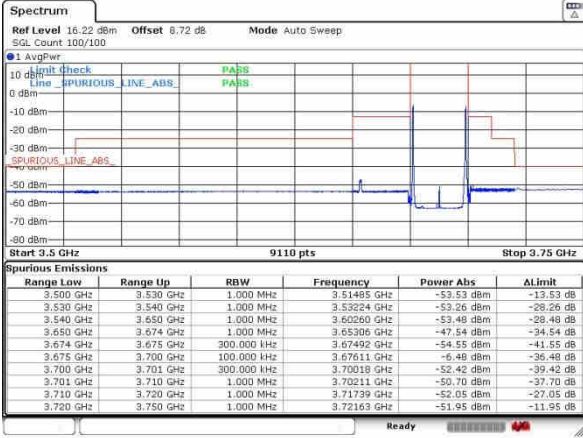

Highest Channel / 20MHz+10MHz

Date: 12 AUG 2020 05:59:25

Highest Channel / 20MHz+15MHz

Date: 12 AUG 2020 08:48:02

LTE Band 48C

64QAM

Lowest Channel / 20MHz+20MHz

N/A

LTE Band 48C / 5MHz+20MHz

QPSK

Lowest Band Edge / 1RB0 and 1RB9

Middle Band Edge / 1RB0 and 1RB9

Lowest Band Edge / 1RB24 and 1RB0

Middle Band Edge / 1RB24 and 1RB0

Lowest Band Edge / Full RB

Middle Band Edge / Full RB

LTE Band 48C / 5MHz+20MHz

QPSK

Highest Band Edge / 1RB0 and 1RB99

N/A

Date: 11_AUG_2020 15:12:25

Highest Band Edge / 1RB24 and 1RB0

N/A

Date: 11_AUG_2020 15:18:02

Highest Band Edge / Full RB

N/A

Date: 11_AUG_2020 15:07:54

LTE Band 48C / 10MHz+20MHz

QPSK

Lowest Band Edge / 1RB0 and 1RB99

Middle Band Edge / 1RB0 and 1RB99

Lowest Band Edge / 1RB49 and 1RB0