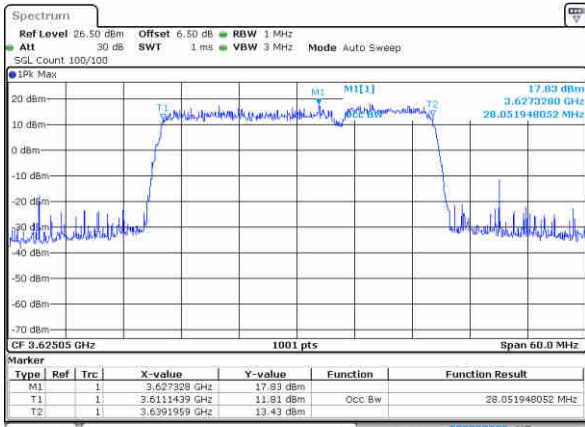

Middle Channel / 20MHz+5MHz

Date: 12 AUG 2020 01:06:43

Highest Channel / 15MHz+20MHz

Date: 12 AUG 2020 07:15:36

Highest Channel / 20MHz+5MHz

Date: 12 AUG 2020 01:23:30

LTE Band 48C

64QAM

Lowest Channel / 20MHz+10MHz

Date: 12 AUG 2020 05:37:24

Lowest Channel / 20MHz+15MHz

Date: 12 AUG 2020 08:23:50

Middle Channel / 20MHz+10MHz

Date: 12 AUG 2020 05:55:16

Middle Channel / 20MHz+15MHz

Date: 12 AUG 2020 08:47:34

Highest Channel / 20MHz+10MHz

Date: 12 AUG 2020 05:59:25

Highest Channel / 20MHz+15MHz

Date: 12 AUG 2020 08:48:02

LTE Band 48C

64QAM

Lowest Channel / 20MHz+20MHz

N/A