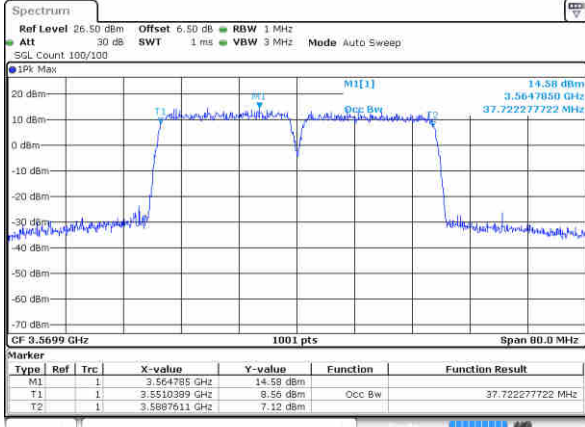

Highest Channel / 20MHz+10MHz

Date: 12 AUG 2020 05:59:25

Highest Channel / 20MHz+15MHz

Date: 12 AUG 2020 08:48:02

LTE Band 48C

64QAM

Lowest Channel / 20MHz+20MHz

N/A