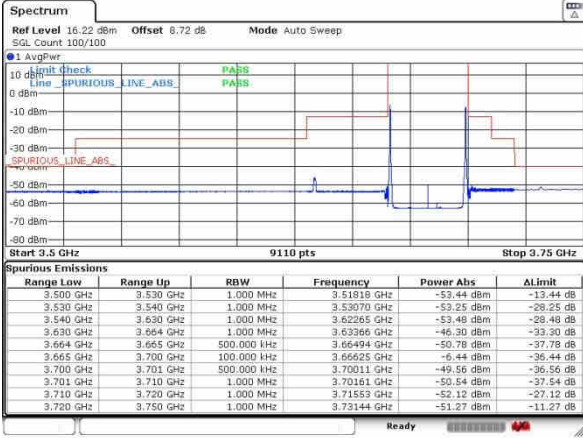

Highest Band Edge / 1RB49 and 1RB0

N/A

Date: 11_AUG_2020 16:17:49

Highest Band Edge / Full RB

N/A

Date: 11_AUG_2020 16:28:04

LTE Band 48C / 15MHz+20MHz

QPSK

Lowest Band Edge / 1RB0 and 1RB9

Middle Band Edge / 1RB0 and 1RB9

Lowest Band Edge / 1RB74 and 1RB0

Middle Band Edge / 1RB74 and 1RB0

Lowest Band Edge / Full RB

Middle Band Edge / Full RB

LTE Band 48C / 15MHz+20MHz

QPSK

Highest Band Edge / 1RB0 and 1RB99

N/A

Date: 11_AUG_2020 17:22:21

Highest Band Edge / 1RB74 and 1RB0

N/A

Date: 11_AUG_2020 17:25:44

Highest Band Edge / Full RB