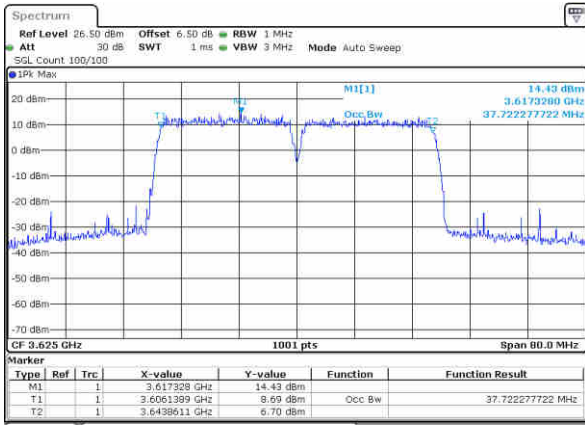

Middle Channel / 20MHz+20MHz

N/A

Date: 12.AUG.2020 08:11:00