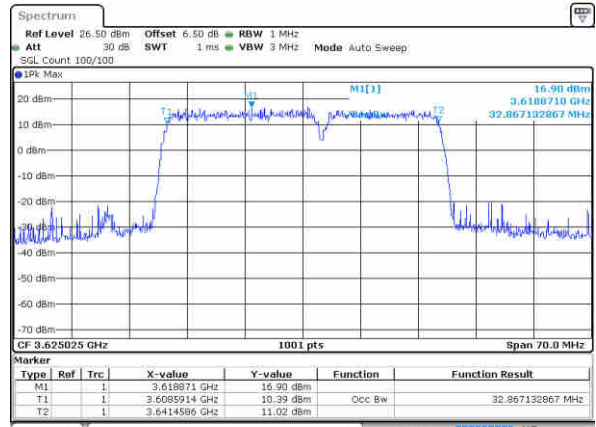

Middle Channel / 20MHz+5MHz

Date: 12 AUG 2020 01:06:43

Highest Channel / 15MHz+20MHz

Date: 12 AUG 2020 07:15:36

Highest Channel / 20MHz+5MHz

Date: 12 AUG 2020 01:23:30

LTE Band 48C

64QAM

Lowest Channel / 20MHz+10MHz

Date: 12 AUG 2020 05:37:24

Lowest Channel / 20MHz+15MHz

Date: 12 AUG 2020 08:23:50

Middle Channel / 20MHz+10MHz

Date: 12 AUG 2020 05:55:16

Middle Channel / 20MHz+15MHz

Date: 12 AUG 2020 08:47:34

Highest Channel / 20MHz+10MHz

Date: 12 AUG 2020 05:59:25

Highest Channel / 20MHz+15MHz

Date: 12 AUG 2020 08:48:02

LTE Band 48C

64QAM

Lowest Channel / 20MHz+20MHz

N/A