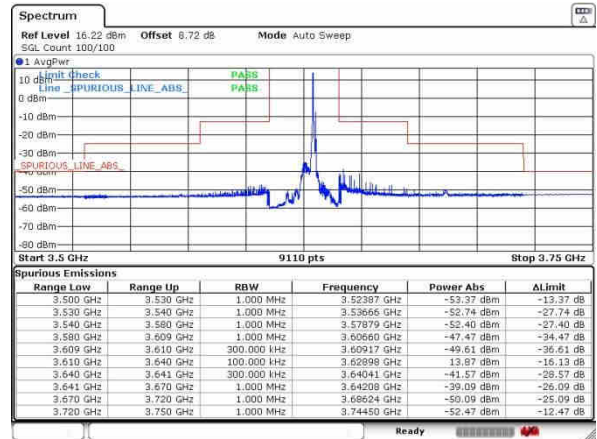

Lowest Band Edge / Full RB

Middle Band Edge / Full RB

LTE Band 48C / 20MHz+5MHz

QPSK

Highest Band Edge / 1RB0 and 1RB24

N/A

Date: 11_AUG_2020 18:19:22

Highest Band Edge / 1RB99 and 1RB0

N/A

Date: 11_AUG_2020 18:24:17

Highest Band Edge / Full RB

N/A

Date: 11_AUG_2020 18:15:01

LTE Band 48C / 20MHz+10MHz

QPSK

Lowest Band Edge / 1RB0 and 1RB49

Middle Band Edge / 1RB0 and 1RB49

Lowest Band Edge / 1RB99 and 1RB0

Middle Band Edge / 1RB99 and 1RB0

Lowest Band Edge / Full RB

Middle Band Edge / Full RB

LTE Band 48C / 20MHz+10MHz

QPSK

Highest Band Edge / 1RB0 and 1RB49