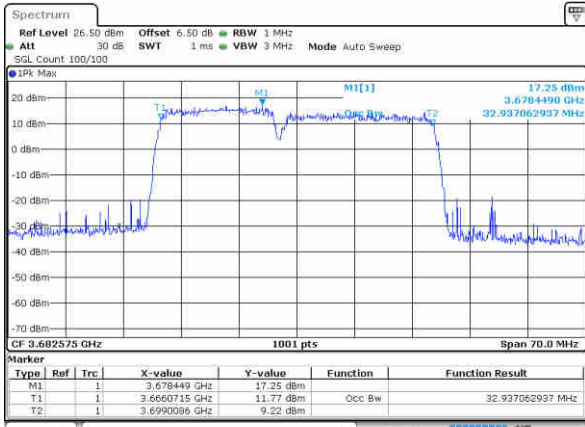

Middle Channel / 10MHz+20MHz

Date: 12 AUG 2020 02:43:49

Highest Channel / 5MHz+20MHz

Date: 12 AUG 2020 00:20:33

Highest Channel / 10MHz+20MHz

Date: 12 AUG 2020 05:34:37

LTE Band 48C

QPSK

Lowest Channel / 15MHz+20MHz

Date: 12 AUG 2020 08:25:20

Lowest Channel / 20MHz+5MHz

Date: 12 AUG 2020 08:32:18

Middle Channel / 15MHz+20MHz

Date: 12 AUG 2020 07:08:01

Middle Channel / 20MHz+5MHz

Date: 12 AUG 2020 01:08:50

Highest Channel / 15MHz+20MHz

Date: 12 AUG 2020 07:13:44

Highest Channel / 20MHz+5MHz

Date: 12 AUG 2020 01:20:18

LTE Band 48C

QPSK

Lowest Channel / 20MHz+10MHz

Date: 12 AUG 2020 05:35:28