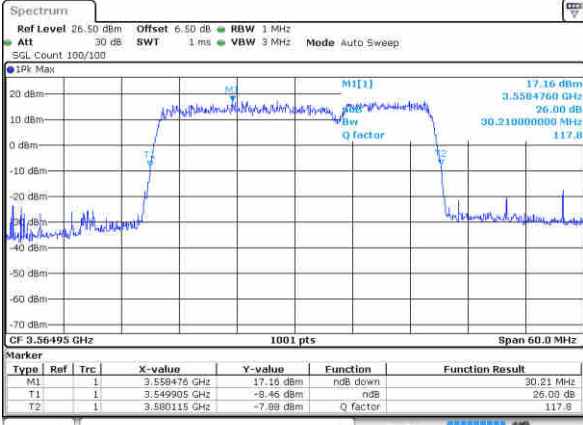

LTE Band 48C

16QAM

Lowest Channel / 15MHz+15MHz

Date: 12 AUG 2020 05:37:08

Lowest Channel / 15MHz+20MHz

Date: 12 AUG 2020 08:25:17

Middle Channel / 20MHz+10MHz

Date: 12 AUG 2020 05:55:38

Middle Channel / 20MHz+15MHz

Date: 12 AUG 2020 08:35:58

Highest Channel / 20MHz+10MHz

Date: 12 AUG 2020 05:59:06

Highest Channel / 20MHz+15MHz

Date: 12 AUG 2020 08:50:37

LTE Band 48C

16QAM