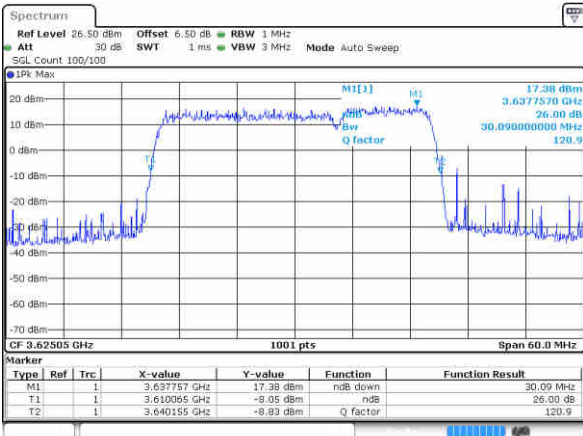

LTE Band 48C

16QAM

Lowest Channel / 15MHz+15MHz

Date: 12 AUG 2020 05:37:08

Lowest Channel / 15MHz+20MHz

Date: 12 AUG 2020 08:25:17

Middle Channel / 20MHz+10MHz

Date: 12 AUG 2020 05:55:38