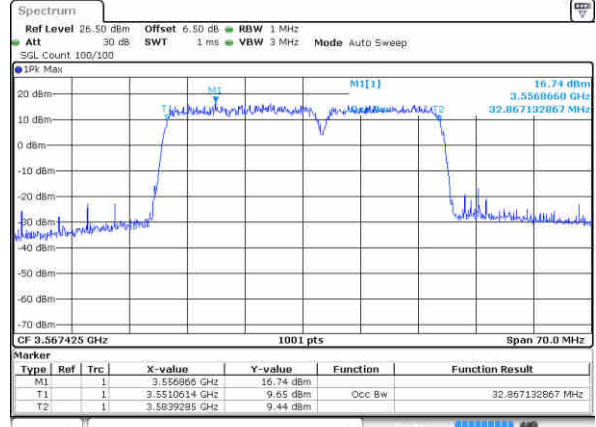

Lowest Channel / 20MHz+15MHz

Date: 12 AUG 2020 08:25:30