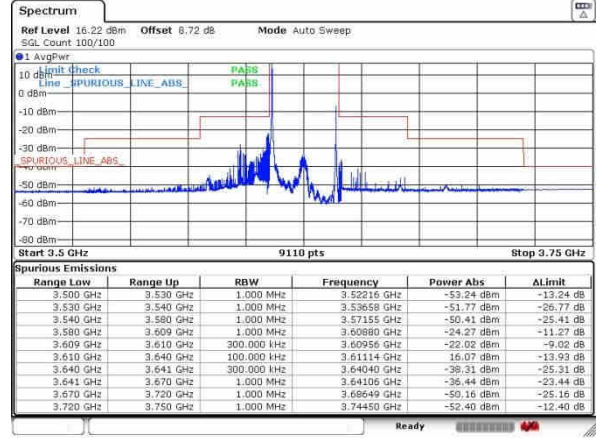

Lowest Band Edge / Full RB

Middle Band Edge / Full RB

LTE Band 48C / 20MHz+5MHz

QPSK

Highest Band Edge / 1RB0 and 1RB24

N/A

Date: 11_AUG_2020 18:19:22

Highest Band Edge / 1RB99 and 1RB0

N/A

Date: 11_AUG_2020 18:24:17

Highest Band Edge / Full RB

N/A

Date: 11_AUG_2020 18:15:01

LTE Band 48C / 20MHz+10MHz

QPSK

Lowest Band Edge / 1RB0 and 1RB49

Middle Band Edge / 1RB0 and 1RB49

Lowest Band Edge / 1RB99 and 1RB0

Middle Band Edge / 1RB99 and 1RB0

Lowest Band Edge / Full RB

Middle Band Edge / Full RB

LTE Band 48C / 20MHz+10MHz

QPSK

Highest Band Edge / 1RB0 and 1RB49