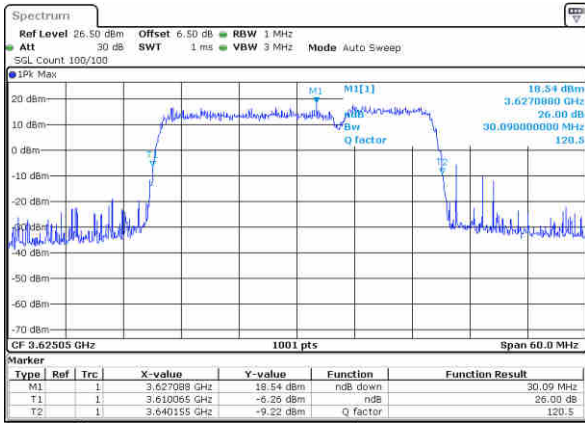

Middle Channel / 20MHz+10MHz

Date: 12 AUG 2020 05:55:21