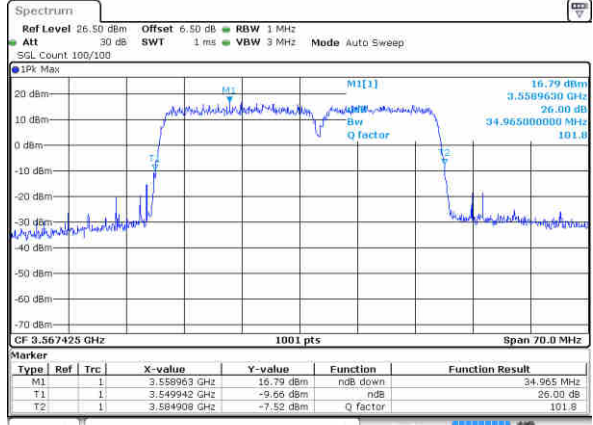

LTE Band 48C

16QAM

Lowest Channel / 15MHz+15MHz

Date: 12 AUG 2020 05:37:08

Lowest Channel / 15MHz+20MHz

Date: 12 AUG 2020 08:25:17

Middle Channel / 20MHz+10MHz

Date: 12 AUG 2020 05:55:38

Middle Channel / 20MHz+15MHz

Date: 12 AUG 2020 08:35:58

Highest Channel / 20MHz+10MHz

Date: 12 AUG 2020 05:59:06

Highest Channel / 20MHz+15MHz

Date: 12 AUG 2020 08:50:37

LTE Band 48C

16QAM