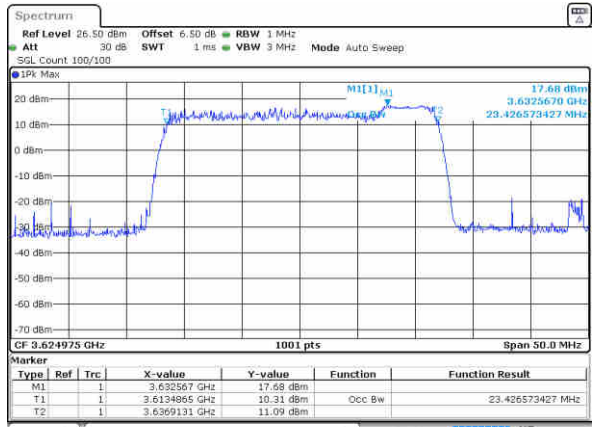

Middle Channel / 10MHz+20MHz

Date: 12 AUG 2020 02:43:49

Highest Channel / 5MHz+20MHz

Date: 12 AUG 2020 00:20:33

Highest Channel / 10MHz+20MHz

Date: 12 AUG 2020 05:34:37

LTE Band 48C

QPSK

Lowest Channel / 15MHz+20MHz

Date: 12 AUG 2020 08:25:20

Lowest Channel / 20MHz+5MHz

Date: 12 AUG 2020 08:32:18

Middle Channel / 15MHz+20MHz

Date: 12 AUG 2020 07:08:01

Middle Channel / 20MHz+5MHz

Date: 12 AUG 2020 01:08:50

Highest Channel / 15MHz+20MHz

Date: 12 AUG 2020 07:13:44

Highest Channel / 20MHz+5MHz

Date: 12 AUG 2020 01:20:18

LTE Band 48C

QPSK

Lowest Channel / 20MHz+10MHz

Date: 12 AUG 2020 05:35:28