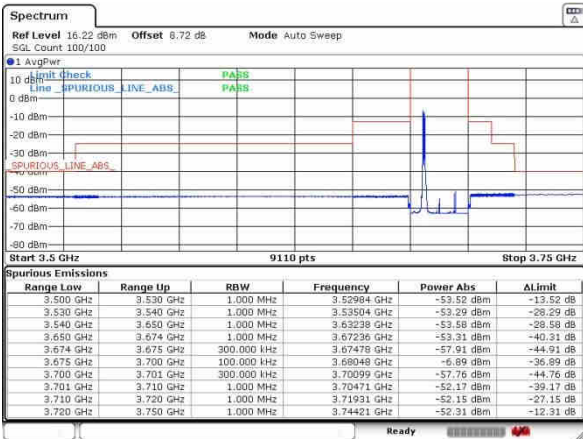

LTE Band 48C / 5MHz+20MHz

QPSK

Lowest Band Edge / 1RB0 and 1RB9

Middle Band Edge / 1RB0 and 1RB9

Lowest Band Edge / 1RB24 and 1RB0

Middle Band Edge / 1RB24 and 1RB0

Lowest Band Edge / Full RB

Middle Band Edge / Full RB

LTE Band 48C / 5MHz+20MHz

QPSK

Highest Band Edge / 1RB0 and 1RB99

N/A

Date: 11_AUG_2020 15:12:25

Highest Band Edge / 1RB24 and 1RB0

N/A

Date: 11_AUG_2020 15:18:02

Highest Band Edge / Full RB

N/A

Date: 11_AUG_2020 15:07:54

LTE Band 48C / 10MHz+20MHz

QPSK

Lowest Band Edge / 1RB0 and 1RB99

Middle Band Edge / 1RB0 and 1RB99

Lowest Band Edge / 1RB49 and 1RB0