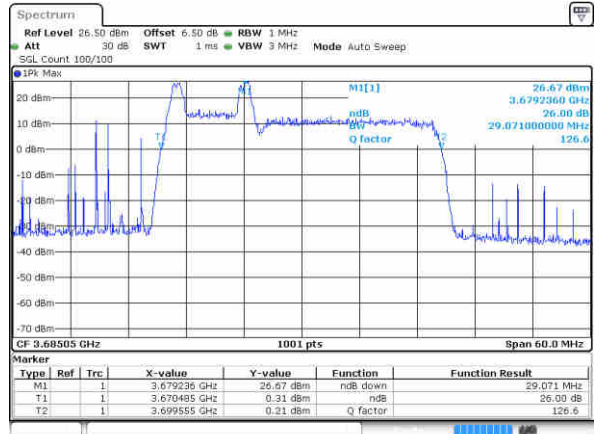

Date: 12 AUG 2020 00:11:53

Middle Channel / 10MHz+20MHz

Date: 12 AUG 2020 02:47:41

Highest Channel / 5MHz+20MHz

Date: 12 AUG 2020 00:18:16

Highest Channel / 10MHz+20MHz

Date: 12 AUG 2020 05:32:42

LTE Band 48C