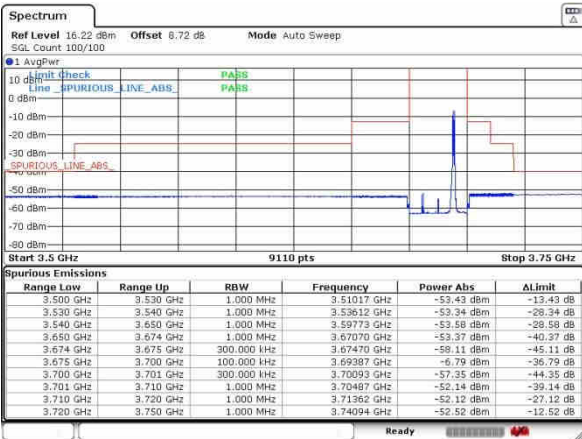

N/A

Date: 11_AUG_2020 17:13:01

LTE Band 48C/ 20MHz+5MHz

QPSK

Lowest Band Edge / 1RB0 and 1RB24

Middle Band Edge / 1RB0 and 1RB24

Lowest Band Edge / 1RB99 and 1RB0

Middle Band Edge / 1RB99 and 1RB0

Lowest Band Edge / Full RB

Middle Band Edge / Full RB

LTE Band 48C / 20MHz+5MHz

QPSK

Highest Band Edge / 1RB0 and 1RB24

N/A

Date: 11_AUG_2020 18:19:22

Highest Band Edge / 1RB99 and 1RB0

N/A

Date: 11_AUG_2020 18:24:17

Highest Band Edge / Full RB

N/A

Date: 11_AUG_2020 18:15:01

LTE Band 48C / 20MHz+10MHz

QPSK

Lowest Band Edge / 1RB0 and 1RB49