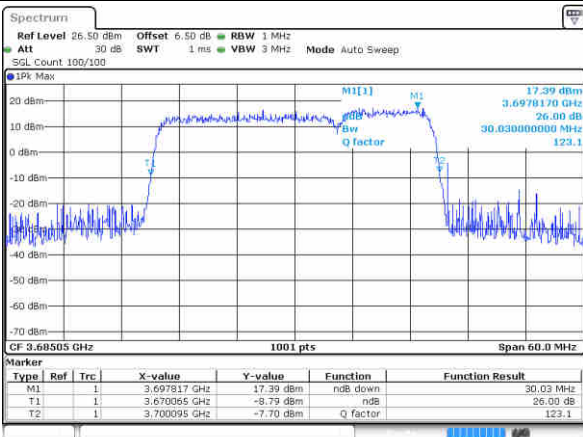

Highest Channel / 20MHz+10MHz

Date: 12 AUG 2020 05:59:06