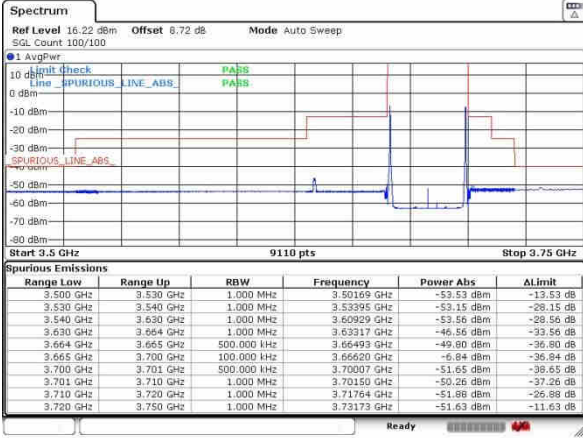

Middle Band Edge / 1RB0 and 1RB49

Lowest Band Edge / 1RB99 and 1RB0

Middle Band Edge / 1RB99 and 1RB0

Lowest Band Edge / Full RB

Middle Band Edge / Full RB

LTE Band 48C / 20MHz+10MHz

QPSK

Highest Band Edge / 1RB0 and 1RB49

LTE Band 48C / 20MHz+15MHz

QPSK

Lowest Band Edge / 1RB0 and 1RB74

Middle Band Edge / 1RB0 and 1RB74

Lowest Band Edge / 1RB99 and 1RB0

Middle Band Edge / 1RB99 and 1RB0

Lowest Band Edge / Full RB

Middle Band Edge / Full RB

LTE Band 48C / 20MHz+15MHz

QPSK

Highest Band Edge / 1RB0 and 1RB74

N/A

Date: 11_AUG_2020 19:54:22

Highest Band Edge / 1RB99 and 1RB0

N/A

Date: 11_AUG_2020 19:59:40