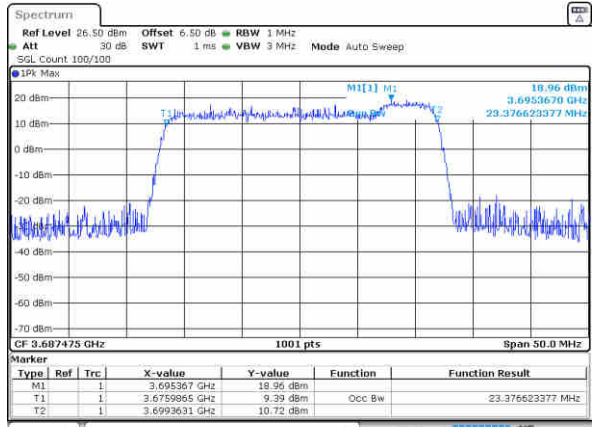

Date: 12 AUG 2020 00:20:18

Highest Channel / 10MHz+20MHz

Date: 12 AUG 2020 05:33:00

LTE Band 48C

16QAM

Lowest Channel / 15MHz+20MHz

Date: 12 AUG 2020 08:27:45

Lowest Channel / 20MHz+5MHz

Date: 12 AUG 2020 08:32:40

Middle Channel / 15MHz+20MHz

Date: 12 AUG 2020 07:07:44

Middle Channel / 20MHz+5MHz

Date: 12 AUG 2020 01:08:17

Highest Channel / 15MHz+20MHz

Date: 12 AUG 2020 07:15:17

Highest Channel / 20MHz+5MHz

Date: 12 AUG 2020 01:22:12

LTE Band 48C

16QAM

Lowest Channel / 20MHz+10MHz

Date: 12 AUG 2020 05:37:03

Lowest Channel / 20MHz+15MHz

Date: 12 AUG 2020 08:25:12

Middle Channel / 20MHz+10MHz

Date: 12 AUG 2020 05:55:34

Middle Channel / 20MHz+15MHz

Date: 12 AUG 2020 08:35:53

Highest Channel / 20MHz+10MHz

Date: 12 AUG 2020 05:59:11

Highest Channel / 20MHz+15MHz

Date: 12 AUG 2020 08:50:31

LTE Band 48C