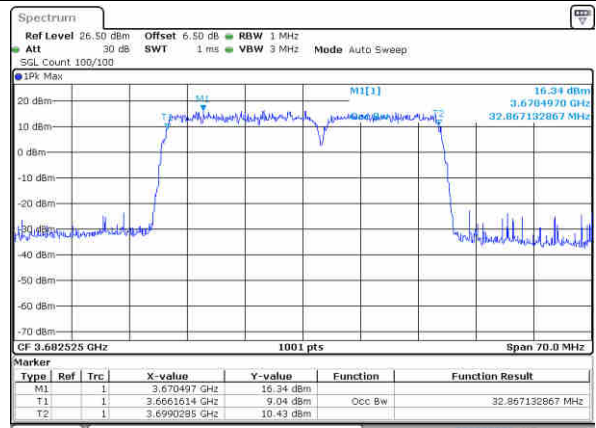

Highest Channel / 15MHz+20MHz

Date: 12 AUG 2020 07:13:44

Highest Channel / 20MHz+5MHz

Date: 12 AUG 2020 01:20:18

LTE Band 48C

QPSK

Lowest Channel / 20MHz+10MHz

Date: 12 AUG 2020 05:35:28

Lowest Channel / 20MHz+15MHz

Date: 12 AUG 2020 08:25:30

Middle Channel / 20MHz+10MHz

Date: 12 AUG 2020 05:57:06

Middle Channel / 20MHz+15MHz

Date: 12 AUG 2020 08:35:40

Highest Channel / 20MHz+10MHz

Date: 12 AUG 2020 05:57:38

Highest Channel / 20MHz+15MHz

Date: 12 AUG 2020 08:50:55

LTE Band 48C

QPSK

Lowest Channel / 20MHz+20MHz

N/A

Date: 12.AUG.2020 08:21:33

Middle Channel / 20MHz+20MHz