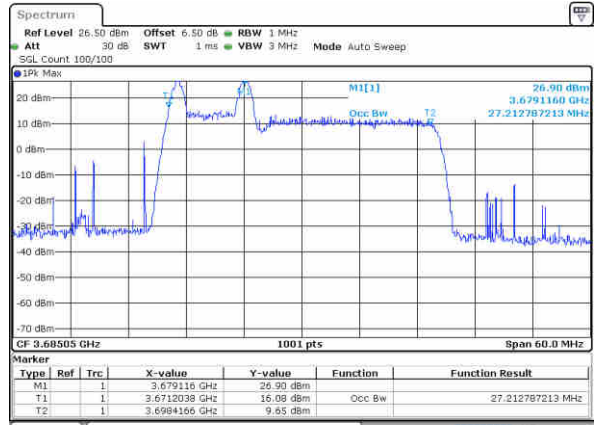

N/A

Date: 12.AUG.2020 08:07:38

LTE Band 48C

64QAM

Lowest Channel / 5MHz+20MHz

Date: 11 AUG 2020 23:07:09

Lowest Channel / 10MHz+20MHz

Date: 12 AUG 2020 02:29:05

Middle Channel / 5MHz+20MHz

Date: 12 AUG 2020 00:12:00

Middle Channel / 10MHz+20MHz

Date: 12 AUG 2020 02:47:34

Highest Channel / 5MHz+20MHz

Date: 12 AUG 2020 00:18:11

Highest Channel / 10MHz+20MHz

Date: 12 AUG 2020 05:32:33

LTE Band 48C

64QAM

Lowest Channel / 15MHz+20MHz

Date: 12 AUG 2020 08:28:08

Lowest Channel / 20MHz+5MHz

Date: 12 AUG 2020 00:34:10

Middle Channel / 15MHz+20MHz

Date: 12 AUG 2020 07:08:18

Middle Channel / 20MHz+5MHz

Date: 12 AUG 2020 01:06:43

Highest Channel / 15MHz+20MHz

Date: 12 AUG 2020 07:15:36

Highest Channel / 20MHz+5MHz

Date: 12 AUG 2020 01:23:30

LTE Band 48C

64QAM