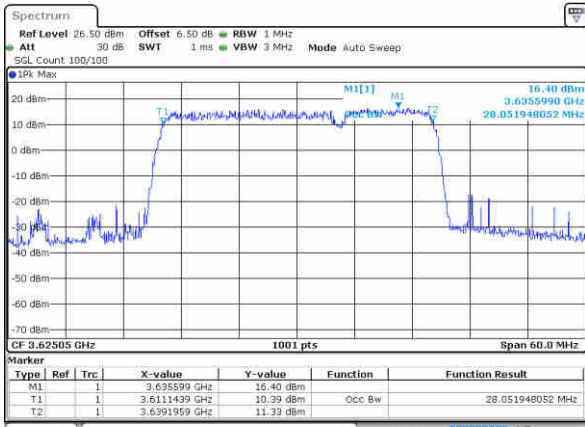

Middle Channel / 20MHz+10MHz

Date: 12 AUG 2020 05:57:06