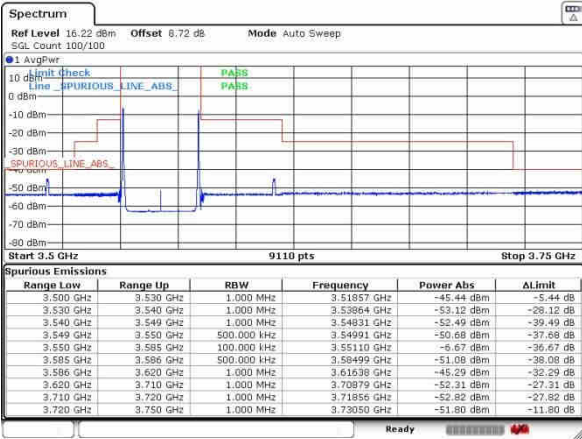

N/A

Date: 11_AUG_2020 18:24:17

Highest Band Edge / Full RB

N/A

Date: 11_AUG_2020 18:15:01

LTE Band 48C / 20MHz+10MHz

QPSK

Lowest Band Edge / 1RB0 and 1RB49

Middle Band Edge / 1RB0 and 1RB49

Lowest Band Edge / 1RB99 and 1RB0

Middle Band Edge / 1RB99 and 1RB0

Lowest Band Edge / Full RB

Middle Band Edge / Full RB

LTE Band 48C / 20MHz+10MHz

QPSK

Highest Band Edge / 1RB0 and 1RB49

N/A

Date: 11_AUG_2020 18:59:46

Highest Band Edge / 1RB99 and 1RB0

N/A

Date: 11_AUG_2020 18:54:04

Highest Band Edge / Full RB

N/A

Date: 11_AUG_2020 19:04:27

LTE Band 48C / 20MHz+15MHz

QPSK

Lowest Band Edge / 1RB0 and 1RB74

Middle Band Edge / 1RB0 and 1RB74

Lowest Band Edge / 1RB99 and 1RB0

Middle Band Edge / 1RB99 and 1RB0

Lowest Band Edge / Full RB

Middle Band Edge / Full RB