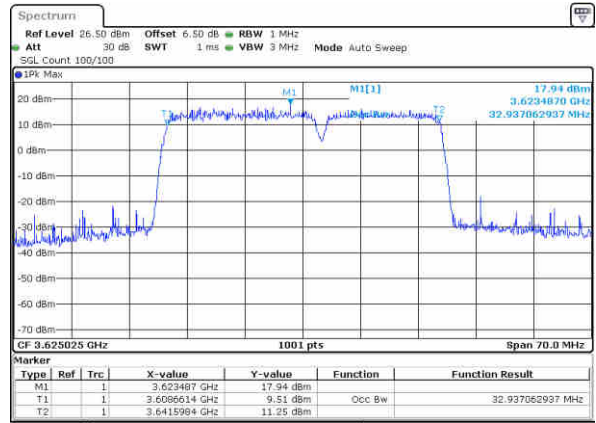

Date: 12 AUG 2020 01:22:12

LTE Band 48C

16QAM

Lowest Channel / 20MHz+10MHz

Date: 12 AUG 2020 05:37:03

Lowest Channel / 20MHz+15MHz

Date: 12 AUG 2020 08:25:12

Middle Channel / 20MHz+10MHz

Date: 12 AUG 2020 05:55:34

Middle Channel / 20MHz+15MHz

Date: 12 AUG 2020 08:35:53

Highest Channel / 20MHz+10MHz

Date: 12 AUG 2020 05:59:11

Highest Channel / 20MHz+15MHz

Date: 12 AUG 2020 08:50:31

LTE Band 48C