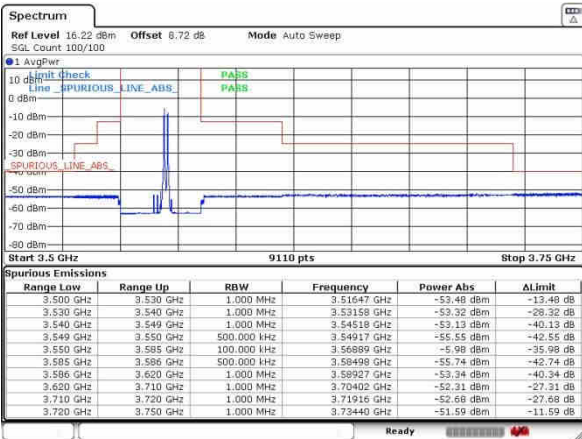

LTE Band 48C / 20MHz+15MHz

QPSK

Lowest Band Edge / 1RB0 and 1RB74

Middle Band Edge / 1RB0 and 1RB74

Lowest Band Edge / 1RB99 and 1RB0

Middle Band Edge / 1RB99 and 1RB0

Lowest Band Edge / Full RB

Middle Band Edge / Full RB

LTE Band 48C / 20MHz+15MHz

QPSK

Highest Band Edge / 1RB0 and 1RB74

N/A

Date: 11_AUG_2020 19:54:22

Highest Band Edge / 1RB99 and 1RB0

N/A

Date: 11_AUG_2020 19:59:40