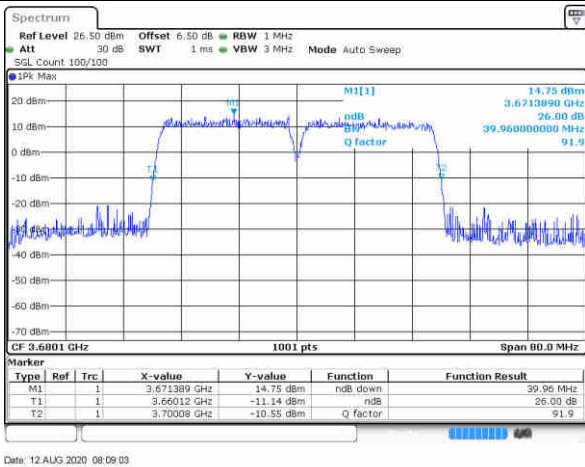

Date: 12 AUG 2020 05:59:31

Highest Channel / 20MHz+15MHz

Date: 12 AUG 2020 08:48:07

LTE Band 48C

64QAM

Lowest Channel / 20MHz+20MHz

N/A

Middle Channel / 20MHz+20MHz

N/A

Highest Channel / 20MHz+20MHz

N/A

Occupied Bandwidth

Mode	LTE Band 48C : 99%OBW(MHz)			
QPSK				
BW	5MHz+20MHz	10MHz+20MHz	15MHz+20MHz	20MHz+5MHz
Lowest CH	23.28	27.51	32.80	23.43
Middle CH	23.33	27.69	32.80	23.43
Highest CH	23.33	27.57	32.94	23.33
BW	20MHz+10MHz	20MHz+15MHz	20MHz+20MHz	N/A
Lowest CH	28.11	32.87	37.56	-
Middle CH	28.05	32.94	37.80	-
Highest CH	28.11	32.87	37.64	-