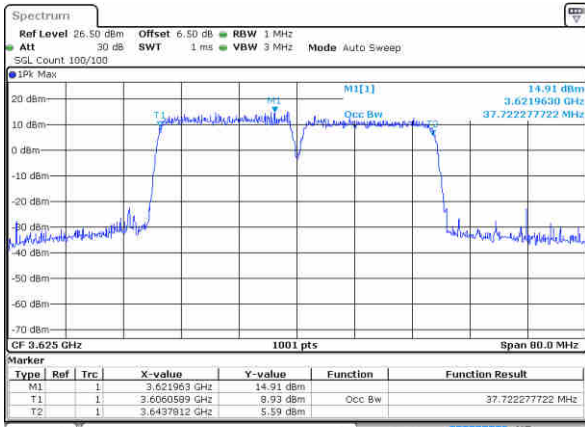

Middle Channel / 20MHz+20MHz

N/A

Date: 12 AUG 2020 08:09:33