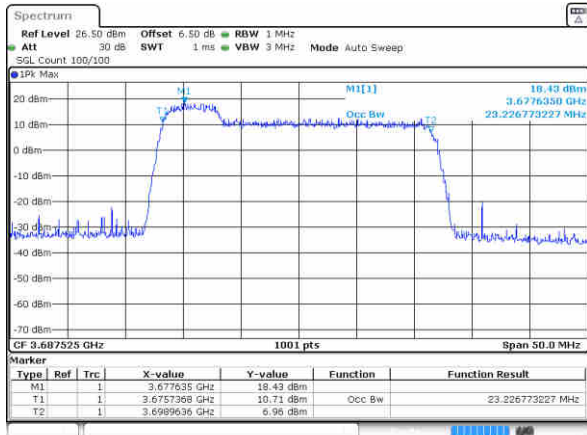

Date: 11 AUG 2020 23:06:07

Lowest Channel / 10MHz+20MHz

Date: 12 AUG 2020 02:28:48

Middle Channel / 5MHz+20MHz

Date: 12 AUG 2020 00:09:57

Middle Channel / 10MHz+20MHz

Date: 12 AUG 2020 02:47:07

Highest Channel / 5MHz+20MHz

Date: 12 AUG 2020 00:20:18

Highest Channel / 10MHz+20MHz

Date: 12 AUG 2020 05:33:00

LTE Band 48C

16QAM

Lowest Channel / 15MHz+20MHz

Date: 12 AUG 2020 08:27:45

Lowest Channel / 20MHz+5MHz