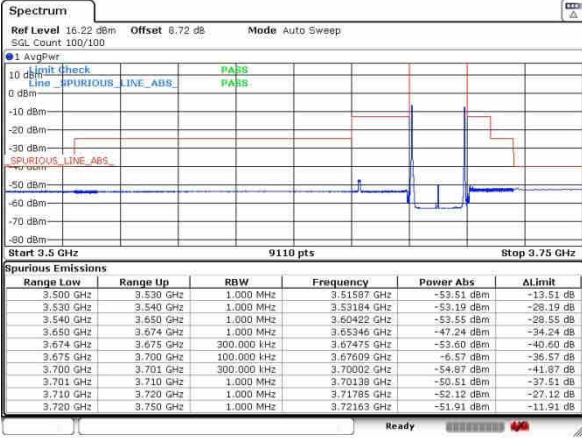

N/A

Date: 11_AUG_2020 17:13:01

LTE Band 48C/ 20MHz+5MHz

QPSK

Lowest Band Edge / 1RB0 and 1RB24

Middle Band Edge / 1RB0 and 1RB24

Lowest Band Edge / 1RB99 and 1RB0

Middle Band Edge / 1RB99 and 1RB0

Lowest Band Edge / Full RB

Middle Band Edge / Full RB

LTE Band 48C / 20MHz+5MHz

QPSK

Highest Band Edge / 1RB0 and 1RB24

N/A

Date: 11_AUG_2020 18:19:22

Highest Band Edge / 1RB99 and 1RB0

N/A

Date: 11_AUG_2020 18:24:17

Highest Band Edge / Full RB

N/A

Date: 11_AUG_2020 18:15:01

LTE Band 48C / 20MHz+10MHz

QPSK

Lowest Band Edge / 1RB0 and 1RB49