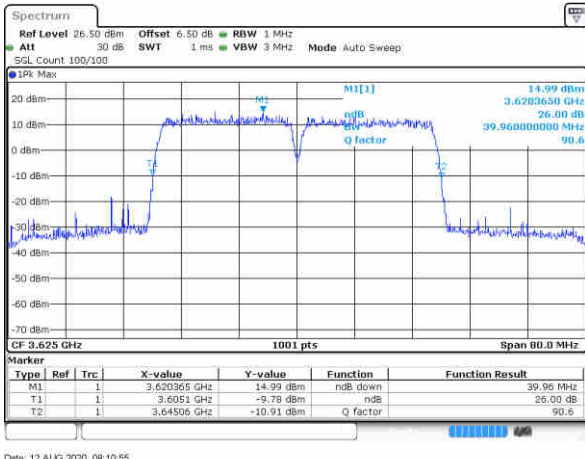

Lowest Channel / 20MHz+20MHz

N/A

Date: 12.AUG.2020 08:21:52

Middle Channel / 20MHz+20MHz

N/A

Date: 12.AUG.2020 08:10:55

Highest Channel / 20MHz+20MHz

N/A