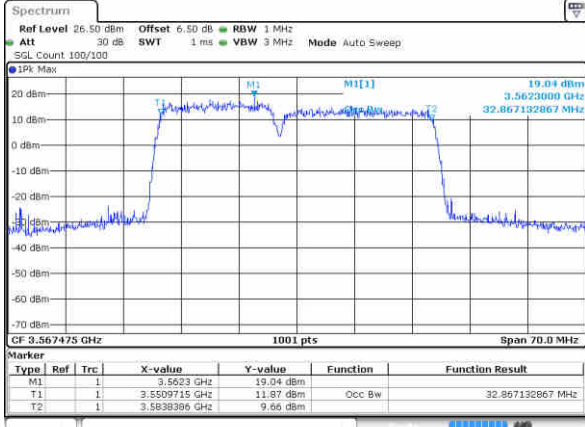

Date: 12 AUG 2020 00:20:18

Highest Channel / 10MHz+20MHz

Date: 12 AUG 2020 05:33:00

LTE Band 48C

16QAM

Lowest Channel / 15MHz+20MHz

Date: 12 AUG 2020 08:27:45

Lowest Channel / 20MHz+5MHz