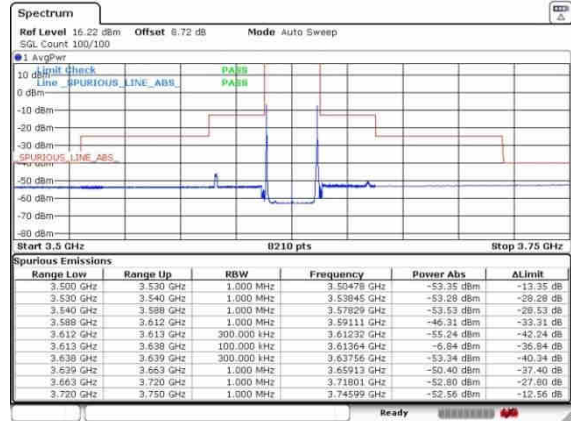

Highest Channel / 20MHz+10MHz

Date: 12 AUG 2020 05:59:25

Highest Channel / 20MHz+15MHz

Date: 12 AUG 2020 08:48:02

LTE Band 48C

64QAM

Lowest Channel / 20MHz+20MHz

N/A

Date: 12 AUG 2020 08:23:14

Middle Channel / 20MHz+20MHz

N/A

Date: 12 AUG 2020 08:09:33

Highest Channel / 20MHz+20MHz

N/A

Date: 12 AUG 2020 08:09:08

Conducted Band Edge

LTE Band 48C / 5MHz+20MHz

QPSK

Lowest Band Edge / 1RB0 and 1RB9

Middle Band Edge / 1RB0 and 1RB9

Lowest Band Edge / 1RB24 and 1RB0

Middle Band Edge / 1RB24 and 1RB0

Lowest Band Edge / Full RB

Middle Band Edge / Full RB