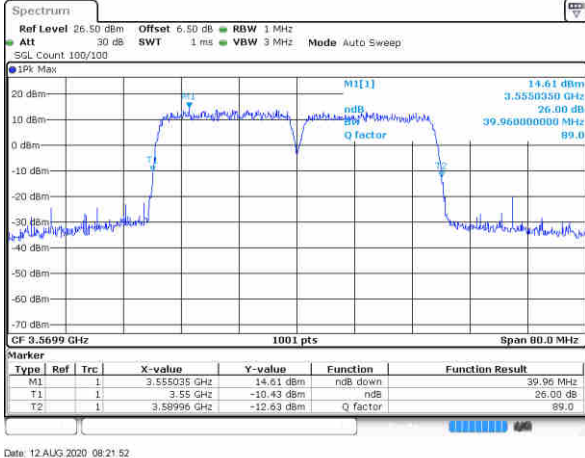

LTE Band 48C

16QAM

Lowest Channel / 20MHz+20MHz

N/A

Date: 12.AUG.2020 08:21:52