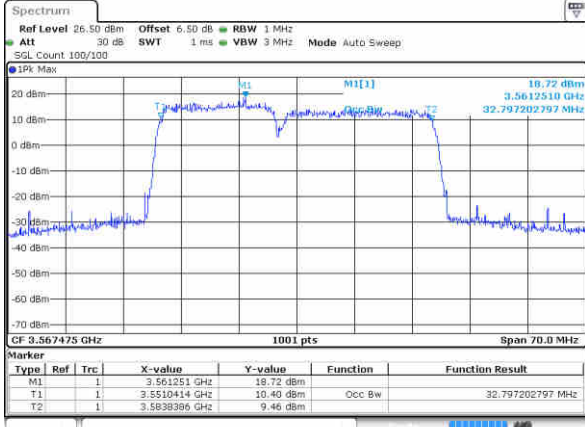

LTE Band 48C

QPSK

Lowest Channel / 15MHz+20MHz

Date: 12 AUG 2020 08:25:20