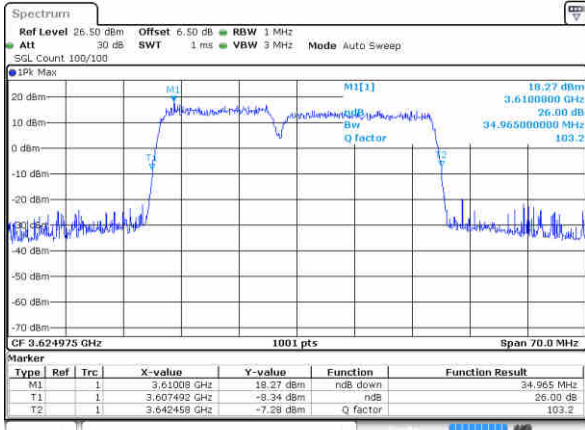

Middle Channel / 15MHz+20MHz

Date: 12 AUG 2020 07:08:24