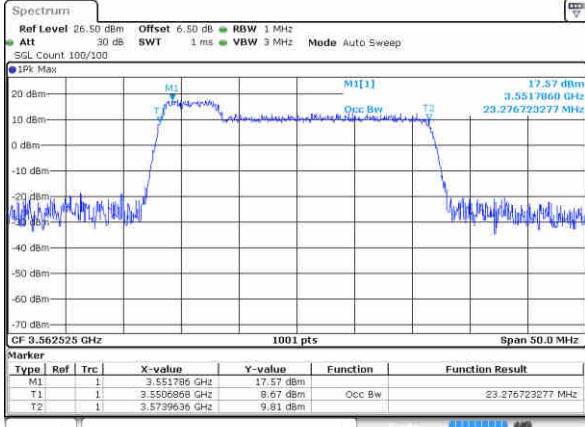

LTE Band 48C

QPSK

Lowest Channel / 5MHz+20MHz

Date: 11 AUG 2020 22:58:28