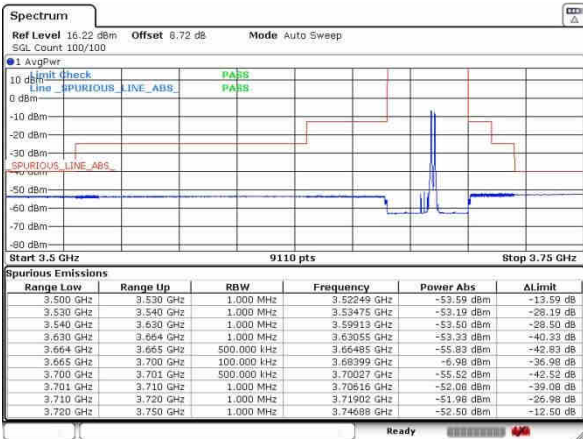

LTE Band 48C / 20MHz+15MHz

QPSK

Lowest Band Edge / 1RB0 and 1RB74

Middle Band Edge / 1RB0 and 1RB74

Lowest Band Edge / 1RB99 and 1RB0

Middle Band Edge / 1RB99 and 1RB0

Lowest Band Edge / Full RB

Middle Band Edge / Full RB

LTE Band 48C / 20MHz+15MHz

QPSK

Highest Band Edge / 1RB0 and 1RB74

N/A

Date: 11_AUG_2020 19:54:22

Highest Band Edge / 1RB99 and 1RB0

N/A

Date: 11_AUG_2020 19:59:40