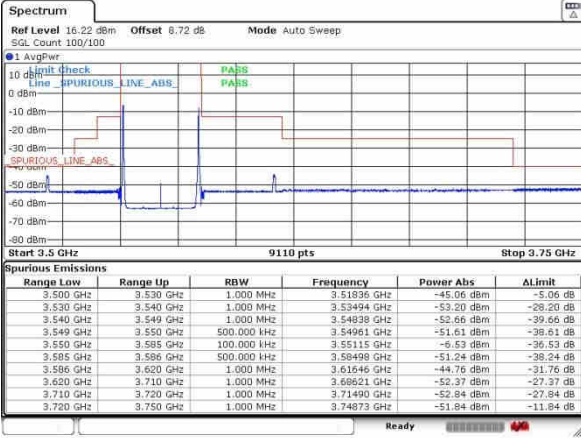

Middle Band Edge / 1RB49 and 1RB0

Lowest Band Edge / Full RB

Middle Band Edge / Full RB

LTE Band 48C / 10MHz+20MHz

QPSK

Highest Band Edge / 1RB0 and 1RB99

N/A

Date: 11_AUG_2020 16:22:25

Highest Band Edge / 1RB49 and 1RB0

N/A

Date: 11_AUG_2020 16:17:49

Highest Band Edge / Full RB

N/A

Date: 11_AUG_2020 16:28:04

LTE Band 48C / 15MHz+20MHz

QPSK

Lowest Band Edge / 1RB0 and 1RB9

Middle Band Edge / 1RB0 and 1RB9

Lowest Band Edge / 1RB74 and 1RB0

Middle Band Edge / 1RB74 and 1RB0

Lowest Band Edge / Full RB

Middle Band Edge / Full RB

LTE Band 48C / 15MHz+20MHz