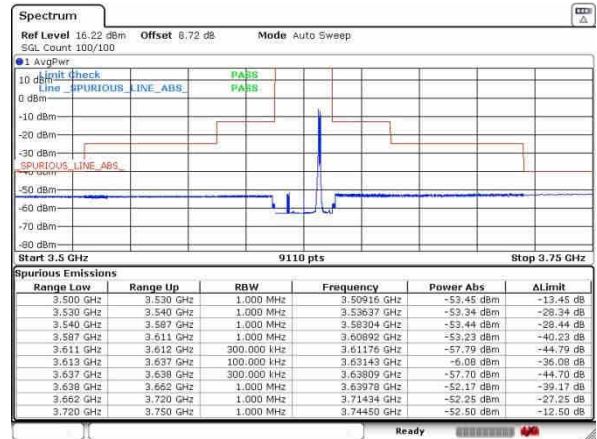

N/A

Date: 11_AUG_2020 17:13:01

LTE Band 48C/ 20MHz+5MHz

QPSK

Lowest Band Edge / 1RB0 and 1RB24

Middle Band Edge / 1RB0 and 1RB24

Lowest Band Edge / 1RB99 and 1RB0

Middle Band Edge / 1RB99 and 1RB0

Lowest Band Edge / Full RB

Middle Band Edge / Full RB

LTE Band 48C / 20MHz+5MHz

QPSK

Highest Band Edge / 1RB0 and 1RB24

N/A

Date: 11_AUG_2020 18:19:22

Highest Band Edge / 1RB99 and 1RB0