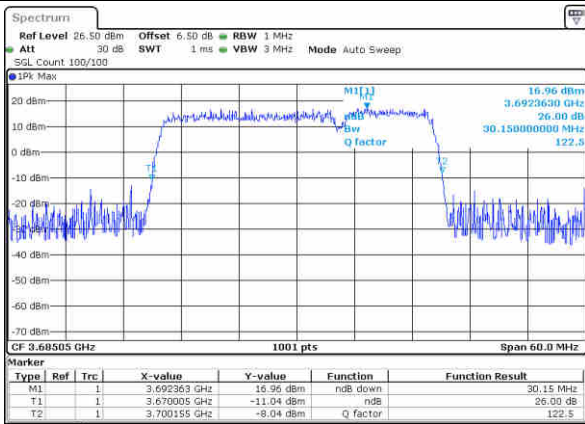

Date: 12 AUG 2020 05:37:30

Lowest Channel / 15MHz+20MHz

Date: 12 AUG 2020 08:23:55

Middle Channel / 20MHz+10MHz

Date: 12 AUG 2020 05:55:21

Middle Channel / 20MHz+15MHz

Date: 12 AUG 2020 08:47:29

Highest Channel / 20MHz+10MHz

Date: 12 AUG 2020 05:59:31

Highest Channel / 20MHz+15MHz

Date: 12 AUG 2020 08:48:07

LTE Band 48C

64QAM

Lowest Channel / 20MHz+20MHz

N/A

Middle Channel / 20MHz+20MHz