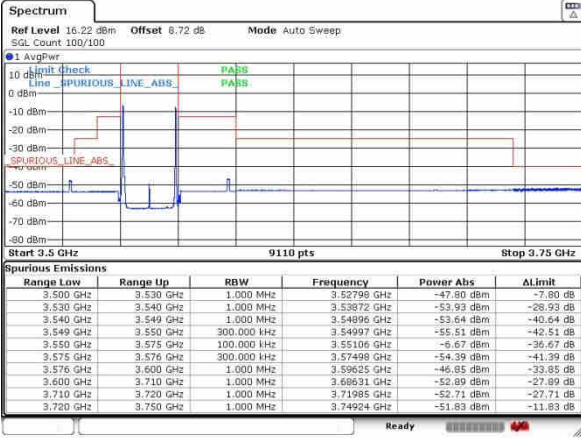

N/A

Date: 11_AUG_2020 17:13:01

LTE Band 48C/ 20MHz+5MHz

QPSK

Lowest Band Edge / 1RB0 and 1RB24

Middle Band Edge / 1RB0 and 1RB24

Lowest Band Edge / 1RB99 and 1RB0

Middle Band Edge / 1RB99 and 1RB0

Lowest Band Edge / Full RB

Middle Band Edge / Full RB

LTE Band 48C / 20MHz+5MHz

QPSK

Highest Band Edge / 1RB0 and 1RB24

N/A

Date: 11_AUG_2020 18:19:22

Highest Band Edge / 1RB99 and 1RB0

N/A

Date: 11_AUG_2020 18:24:17

Highest Band Edge / Full RB

N/A

Date: 11_AUG_2020 18:15:01

LTE Band 48C / 20MHz+10MHz

QPSK

Lowest Band Edge / 1RB0 and 1RB49