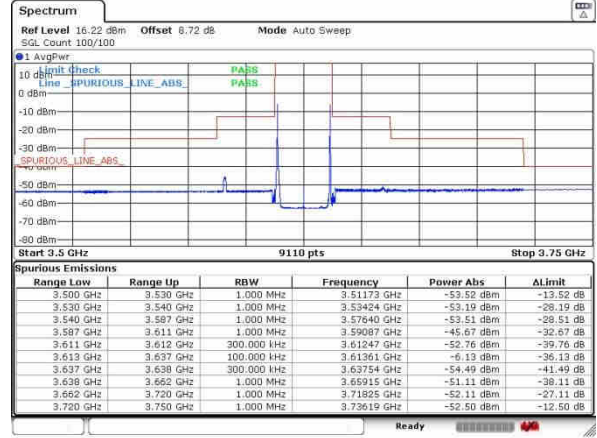

Lowest Band Edge / 1RB0 and 1RB9

Middle Band Edge / 1RB0 and 1RB9

Lowest Band Edge / 1RB74 and 1RB0

Middle Band Edge / 1RB74 and 1RB0

Lowest Band Edge / Full RB

Middle Band Edge / Full RB

LTE Band 48C / 15MHz+20MHz

N/A

Date: 11_AUG_2020 17:13:01

LTE Band 48C/ 20MHz+5MHz

QPSK

Lowest Band Edge / 1RB0 and 1RB24

Middle Band Edge / 1RB0 and 1RB24

Lowest Band Edge / 1RB99 and 1RB0

Middle Band Edge / 1RB99 and 1RB0

Lowest Band Edge / Full RB

Middle Band Edge / Full RB

LTE Band 48C / 20MHz+5MHz

QPSK

Highest Band Edge / 1RB0 and 1RB24

N/A

Date: 11_AUG_2020 18:19:22

Highest Band Edge / 1RB99 and 1RB0

N/A

Date: 11_AUG_2020 18:24:17

Highest Band Edge / Full RB

N/A

Date: 11_AUG_2020 18:15:01

LTE Band 48C / 20MHz+10MHz

QPSK

Lowest Band Edge / 1RB0 and 1RB49