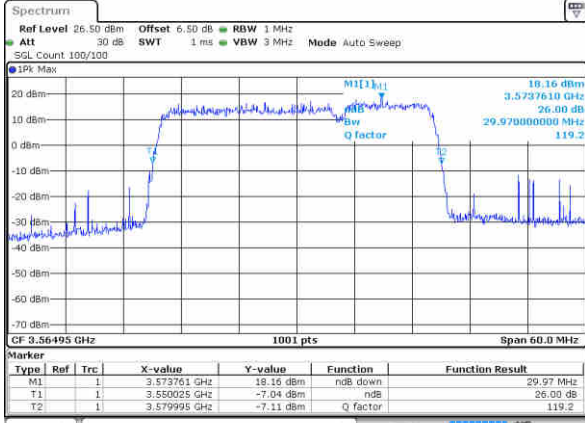

Date: 12 AUG 2020 01:06:49

Highest Channel / 15MHz+20MHz

Date: 12 AUG 2020 07:15:40

Highest Channel / 20MHz+5MHz

Date: 12 AUG 2020 01:22:35

LTE Band 48C

64QAM

Lowest Channel / 15MHz+15MHz