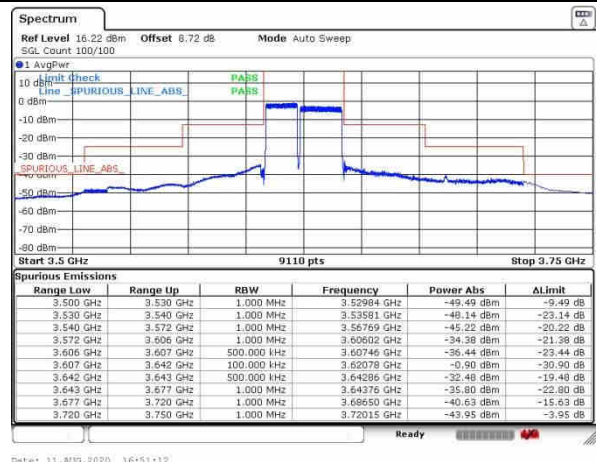

Highest Band Edge / 1RB49 and 1RB0

N/A

Date: 11_AUG_2020 16:17:49

Highest Band Edge / Full RB

N/A

Date: 11_AUG_2020 16:28:04

LTE Band 48C / 15MHz+20MHz

QPSK

Lowest Band Edge / 1RB0 and 1RB9

Middle Band Edge / 1RB0 and 1RB9

Lowest Band Edge / 1RB74 and 1RB0

Middle Band Edge / 1RB74 and 1RB0

Lowest Band Edge / Full RB

Middle Band Edge / Full RB

LTE Band 48C / 15MHz+20MHz