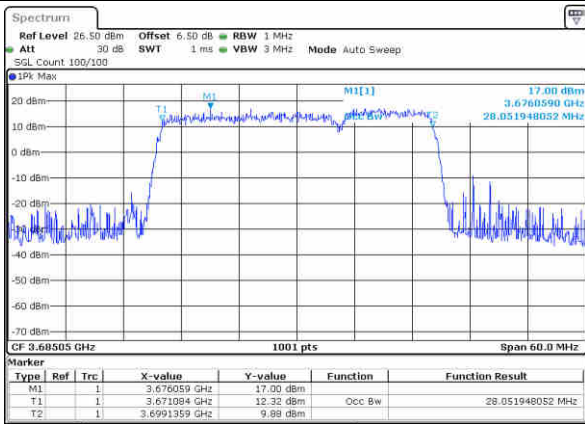

Date: 12 AUG 2020 01:22:12

LTE Band 48C

16QAM

Lowest Channel / 20MHz+10MHz

Date: 12 AUG 2020 05:37:03

Lowest Channel / 20MHz+15MHz

Date: 12 AUG 2020 08:25:12

Middle Channel / 20MHz+10MHz

Date: 12 AUG 2020 05:55:34

Middle Channel / 20MHz+15MHz

Date: 12 AUG 2020 08:35:53

Highest Channel / 20MHz+10MHz

Date: 12 AUG 2020 05:59:11

Highest Channel / 20MHz+15MHz

Date: 12 AUG 2020 08:50:31

LTE Band 48C