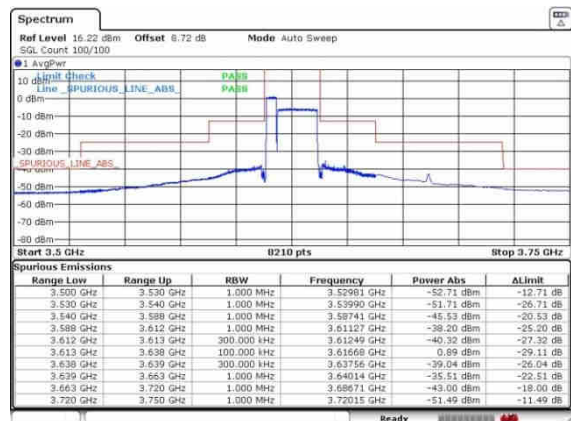

Highest Channel / 20MHz+10MHz

Date: 12 AUG 2020 05:59:25

Highest Channel / 20MHz+15MHz

Date: 12 AUG 2020 08:48:02

LTE Band 48C

64QAM

Lowest Channel / 20MHz+20MHz

N/A

LTE Band 48C / 5MHz+20MHz

QPSK

Lowest Band Edge / 1RB0 and 1RB9

Middle Band Edge / 1RB0 and 1RB9

Lowest Band Edge / 1RB24 and 1RB0

Middle Band Edge / 1RB24 and 1RB0

Lowest Band Edge / Full RB

Middle Band Edge / Full RB

LTE Band 48C / 5MHz+20MHz

QPSK

Highest Band Edge / 1RB0 and 1RB99

N/A

Date: 11_AUG_2020 15:12:25

Highest Band Edge / 1RB24 and 1RB0

N/A

Date: 11_AUG_2020 15:18:02