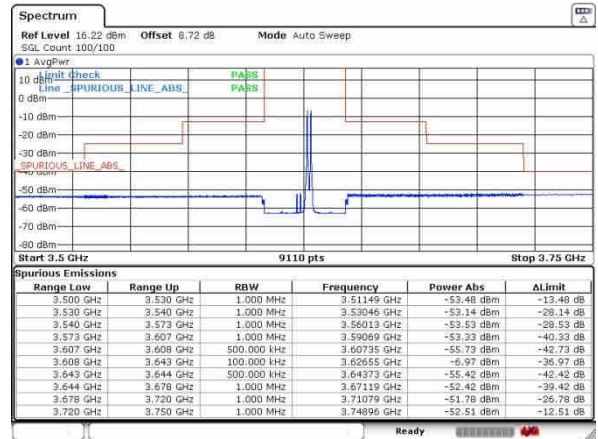

LTE Band 48C / 20MHz+15MHz

QPSK

Lowest Band Edge / 1RB0 and 1RB74

Middle Band Edge / 1RB0 and 1RB74

Lowest Band Edge / 1RB99 and 1RB0

Middle Band Edge / 1RB99 and 1RB0

Lowest Band Edge / Full RB

Middle Band Edge / Full RB

LTE Band 48C / 20MHz+15MHz

QPSK

Highest Band Edge / 1RB0 and 1RB74

N/A

Date: 11_AUG_2020 19:54:22

Highest Band Edge / 1RB99 and 1RB0

N/A

Date: 11_AUG_2020 19:59:40