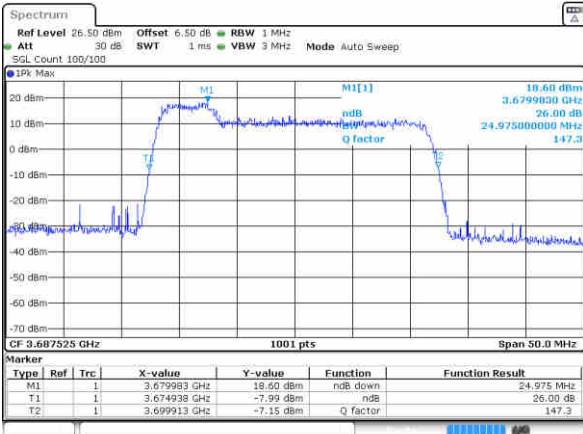

Date: 12.AUG.2020 08:07:42

LTE Band 48C

64QAM

Lowest Channel / 5MHz+20MHz

Date: 11 AUG 2020 23:07:16

Lowest Channel / 10MHz+15MHz

Date: 12 AUG 2020 02:29:11

Middle Channel / 5MHz+20MHz

Date: 12 AUG 2020 00:11:53

Middle Channel / 10MHz+20MHz

Date: 12 AUG 2020 02:47:41

Highest Channel / 5MHz+20MHz

Date: 12 AUG 2020 00:18:16

Highest Channel / 10MHz+20MHz

Date: 12 AUG 2020 05:32:42

LTE Band 48C