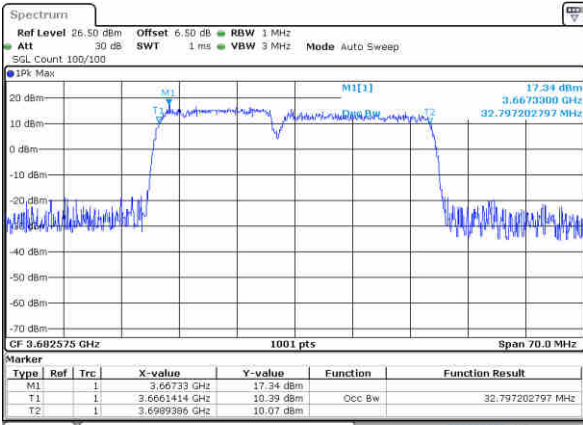

LTE Band 48C

64QAM

Lowest Channel / 15MHz+20MHz

Date: 12 AUG 2020 08:28:08

Lowest Channel / 20MHz+5MHz

Date: 12 AUG 2020 00:34:10

Middle Channel / 15MHz+20MHz

Date: 12 AUG 2020 07:08:18

Middle Channel / 20MHz+5MHz

Date: 12 AUG 2020 01:06:43

Highest Channel / 15MHz+20MHz

Date: 12 AUG 2020 07:15:36

Highest Channel / 20MHz+5MHz

Date: 12 AUG 2020 01:23:30

LTE Band 48C

64QAM