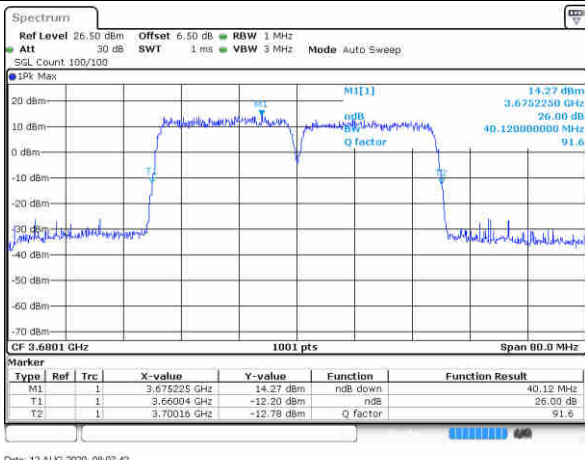

Lowest Channel / 20MHz+20MHz

N/A

Date: 12.AUG.2020 08:21:52

Middle Channel / 20MHz+20MHz

N/A

Date: 12.AUG.2020 08:10:55

Highest Channel / 20MHz+20MHz

N/A