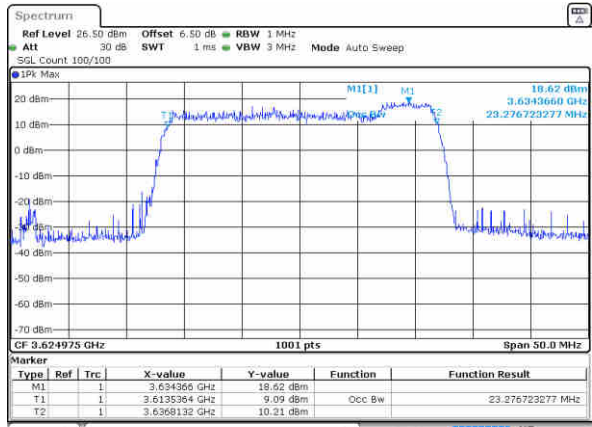

Middle Channel / 20MHz+5MHz

Date: 12 AUG 2020 01:08:17