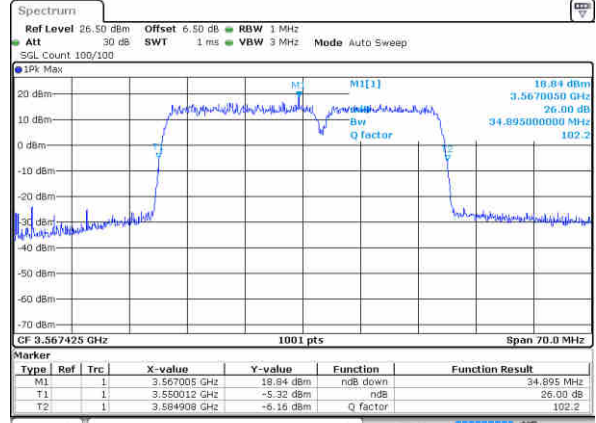

Lowest Channel / 15MHz+20MHz

Date: 12 AUG 2020 08:23:55