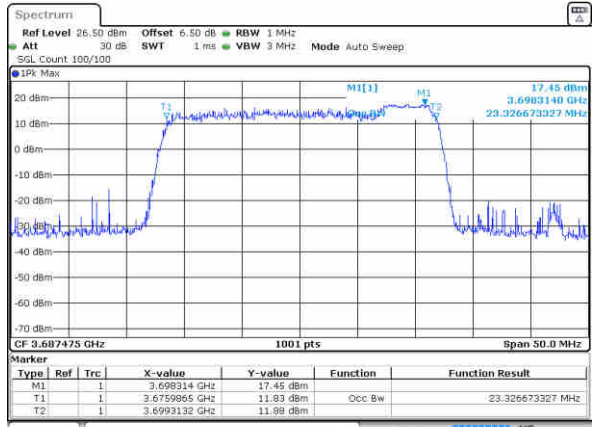

Middle Channel / 10MHz+20MHz

Date: 12 AUG 2020 02:43:49

Highest Channel / 5MHz+20MHz

Date: 12 AUG 2020 00:20:33

Highest Channel / 10MHz+20MHz

Date: 12 AUG 2020 05:34:37

LTE Band 48C

QPSK

Lowest Channel / 15MHz+20MHz

Date: 12 AUG 2020 08:25:20

Lowest Channel / 20MHz+5MHz

Date: 12 AUG 2020 08:32:18

Middle Channel / 15MHz+20MHz

Date: 12 AUG 2020 07:08:01

Middle Channel / 20MHz+5MHz

Date: 12 AUG 2020 01:08:50

Highest Channel / 15MHz+20MHz

Date: 12 AUG 2020 07:13:44

Highest Channel / 20MHz+5MHz

Date: 12 AUG 2020 01:20:18

LTE Band 48C

QPSK

Lowest Channel / 20MHz+10MHz

Date: 12 AUG 2020 05:35:28