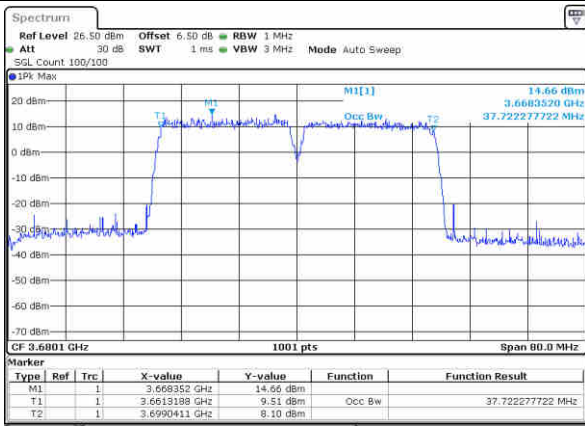

Date: 12 AUG 2020 05:55:34

Middle Channel / 20MHz+15MHz

Date: 12 AUG 2020 08:35:53

Highest Channel / 20MHz+10MHz

Date: 12 AUG 2020 05:59:11

Highest Channel / 20MHz+15MHz

Date: 12 AUG 2020 08:50:31

LTE Band 48C

N/A

Date: 12.AUG.2020 08:07:38

LTE Band 48C

64QAM

Lowest Channel / 5MHz+20MHz

Date: 11 AUG 2020 23:07:09

Lowest Channel / 10MHz+20MHz

Date: 12 AUG 2020 02:29:05