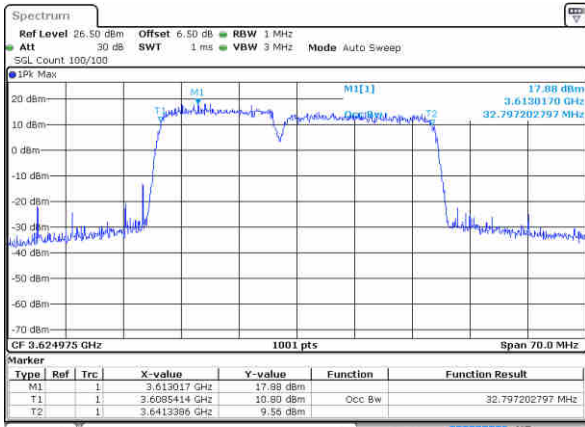

Middle Channel / 15MHz+20MHz

Date: 12 AUG 2020 07:07:44