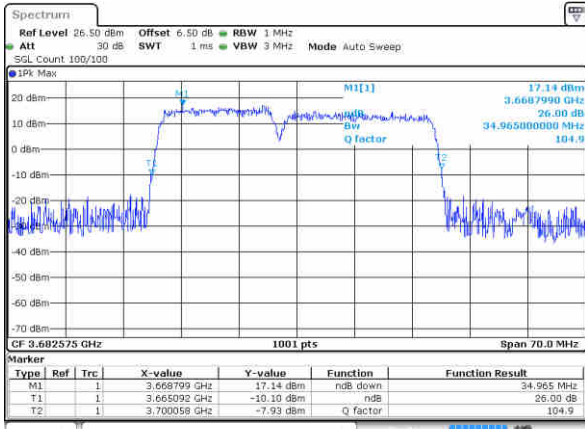

Date: 12 AUG 2020 01:06:49

Highest Channel / 15MHz+20MHz

Date: 12 AUG 2020 07:15:40

Highest Channel / 20MHz+5MHz

Date: 12 AUG 2020 01:22:35

LTE Band 48C

64QAM

Lowest Channel / 15MHz+15MHz