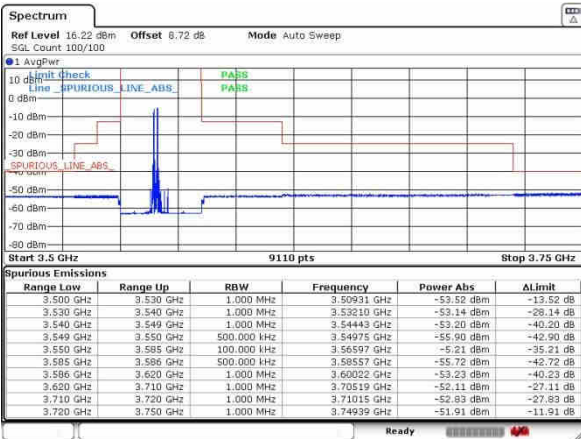

Highest Band Edge / Full RB

N/A

Date: 11_AUG_2020 15:07:54

LTE Band 48C / 10MHz+20MHz

QPSK

Lowest Band Edge / 1RB0 and 1RB99

Middle Band Edge / 1RB0 and 1RB99

Lowest Band Edge / 1RB49 and 1RB0

Middle Band Edge / 1RB49 and 1RB0

Lowest Band Edge / Full RB

Middle Band Edge / Full RB

LTE Band 48C / 10MHz+20MHz

QPSK

Highest Band Edge / 1RB0 and 1RB99

N/A

Date: 11_AUG_2020 16:22:25

Highest Band Edge / 1RB49 and 1RB0

N/A

Date: 11_AUG_2020 16:17:49

Highest Band Edge / Full RB

N/A

Date: 11_AUG_2020 16:28:04

LTE Band 48C / 15MHz+20MHz

QPSK

Lowest Band Edge / 1RB0 and 1RB9

Middle Band Edge / 1RB0 and 1RB9

Lowest Band Edge / 1RB74 and 1RB0

Middle Band Edge / 1RB74 and 1RB0

Lowest Band Edge / Full RB

Middle Band Edge / Full RB

LTE Band 48C / 15MHz+20MHz