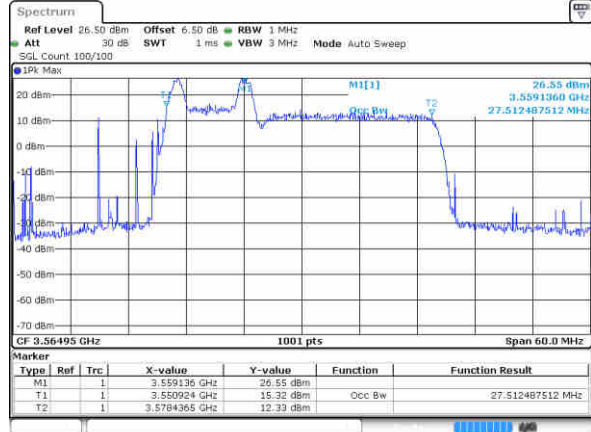

Lowest Channel / 10MHz+20MHz

Date: 12 AUG 2020 02:28:48