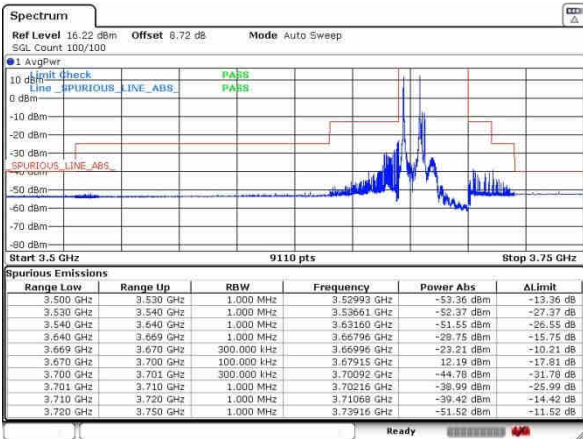

LTE Band 48C / 5MHz+20MHz

QPSK

Highest Band Edge / 1RB0 and 1RB99

N/A

Date: 11_AUG_2020 15:12:25

Highest Band Edge / 1RB24 and 1RB0

N/A

Date: 11_AUG_2020 15:18:02

Highest Band Edge / Full RB

N/A

Date: 11_AUG_2020 15:07:54

LTE Band 48C / 10MHz+20MHz

QPSK

Lowest Band Edge / 1RB0 and 1RB99

Middle Band Edge / 1RB0 and 1RB99

Lowest Band Edge / 1RB49 and 1RB0

Middle Band Edge / 1RB49 and 1RB0

Lowest Band Edge / Full RB

Middle Band Edge / Full RB

LTE Band 48C / 10MHz+20MHz

QPSK

Highest Band Edge / 1RB0 and 1RB99

N/A

Date: 11_AUG_2020 16:22:25

Highest Band Edge / 1RB49 and 1RB0

N/A

Date: 11_AUG_2020 16:17:49

Highest Band Edge / Full RB

N/A

Date: 11_AUG_2020 16:28:04

LTE Band 48C / 15MHz+20MHz

QPSK