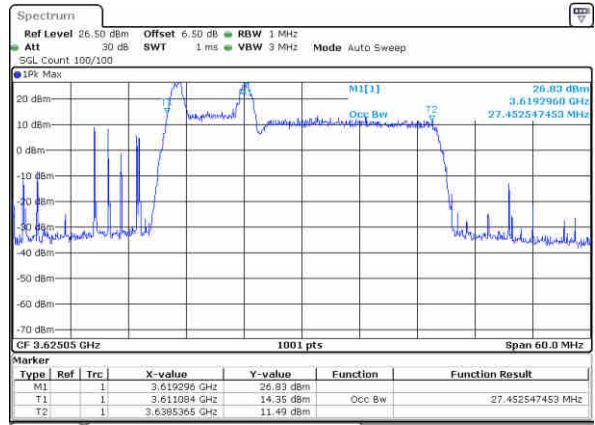

N/A

Date: 12.AUG.2020 08:07:38

LTE Band 48C

64QAM

Lowest Channel / 5MHz+20MHz

Date: 11 AUG 2020 23:07:09

Lowest Channel / 10MHz+20MHz

Date: 12 AUG 2020 02:29:05

Middle Channel / 5MHz+20MHz

Date: 12 AUG 2020 00:12:00

Middle Channel / 10MHz+20MHz

Date: 12 AUG 2020 02:47:34

Highest Channel / 5MHz+20MHz

Date: 12 AUG 2020 00:18:11

Highest Channel / 10MHz+20MHz

Date: 12 AUG 2020 05:32:33