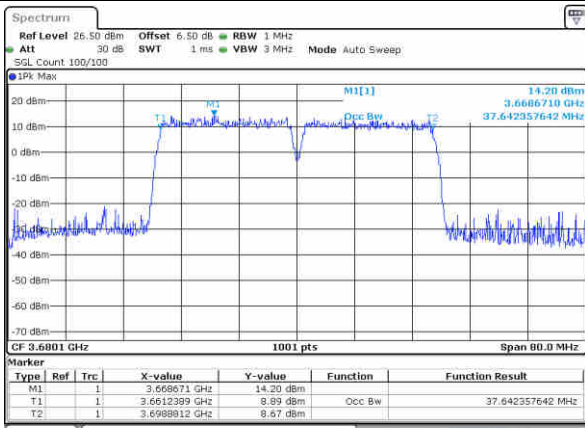

Highest Channel / 20MHz+10MHz

Date: 12 AUG 2020 05:59:25

Highest Channel / 20MHz+15MHz

Date: 12 AUG 2020 08:48:02

LTE Band 48C

64QAM

Lowest Channel / 20MHz+20MHz

N/A

Date: 12 AUG 2020 08:23:14

Middle Channel / 20MHz+20MHz

N/A

Date: 12 AUG 2020 08:09:33

Highest Channel / 20MHz+20MHz

N/A

Date: 12 AUG 2020 08:09:08

Conducted Band Edge

LTE Band 48C / 5MHz+20MHz

QPSK

Lowest Band Edge / 1RB0 and 1RB9

Middle Band Edge / 1RB0 and 1RB9

Lowest Band Edge / 1RB24 and 1RB0

Middle Band Edge / 1RB24 and 1RB0

Lowest Band Edge / Full RB

Middle Band Edge / Full RB