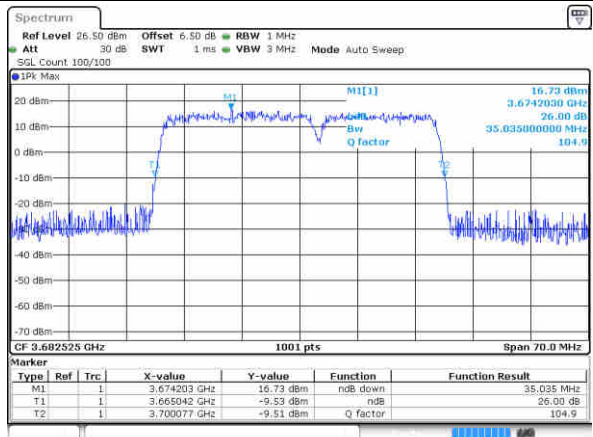

Middle Channel / 20MHz+15MHz

Date: 12 AUG 2020 08:35:58

Highest Channel / 20MHz+10MHz

Date: 12 AUG 2020 05:59:06

Highest Channel / 20MHz+15MHz

Date: 12 AUG 2020 08:50:37

LTE Band 48C

16QAM