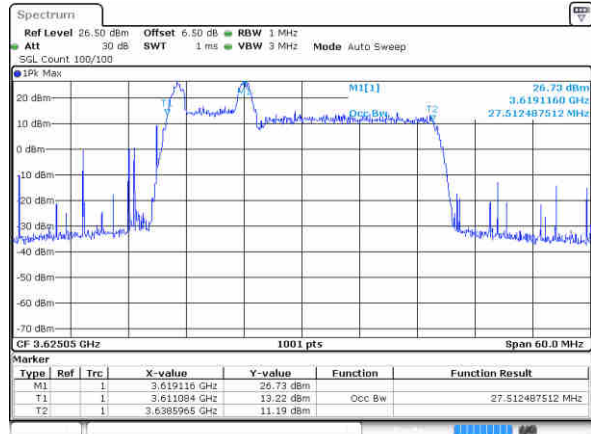

Date: 11 AUG 2020 23:06:07

Lowest Channel / 10MHz+20MHz

Date: 12 AUG 2020 02:28:48

Middle Channel / 5MHz+20MHz

Date: 12 AUG 2020 00:09:57

Middle Channel / 10MHz+20MHz

Date: 12 AUG 2020 02:47:07

Highest Channel / 5MHz+20MHz

Date: 12 AUG 2020 00:20:18

Highest Channel / 10MHz+20MHz

Date: 12 AUG 2020 05:33:00

LTE Band 48C

16QAM

Lowest Channel / 15MHz+20MHz

Date: 12 AUG 2020 08:27:45

Lowest Channel / 20MHz+5MHz