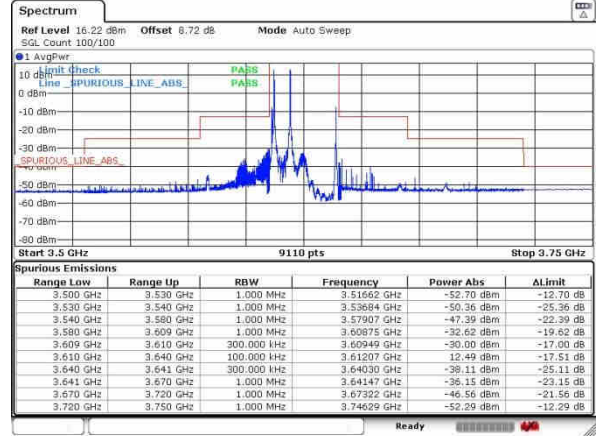

LTE Band 48C / 5MHz+20MHz

QPSK

Highest Band Edge / 1RB0 and 1RB99

N/A

Date: 11_AUG_2020 15:12:25

Highest Band Edge / 1RB24 and 1RB0

N/A

Date: 11_AUG_2020 15:18:02

Highest Band Edge / Full RB

N/A

Date: 11_AUG_2020 15:07:54

LTE Band 48C / 10MHz+20MHz

QPSK

Lowest Band Edge / 1RB0 and 1RB99

Middle Band Edge / 1RB0 and 1RB99

Lowest Band Edge / 1RB49 and 1RB0

Middle Band Edge / 1RB49 and 1RB0

Lowest Band Edge / Full RB

Middle Band Edge / Full RB

LTE Band 48C / 10MHz+20MHz

QPSK

Highest Band Edge / 1RB0 and 1RB99

N/A

Date: 11_AUG_2020 16:22:25

Highest Band Edge / 1RB49 and 1RB0

N/A

Date: 11_AUG_2020 16:17:49

Highest Band Edge / Full RB

N/A

Date: 11_AUG_2020 16:28:04

LTE Band 48C / 15MHz+20MHz

QPSK