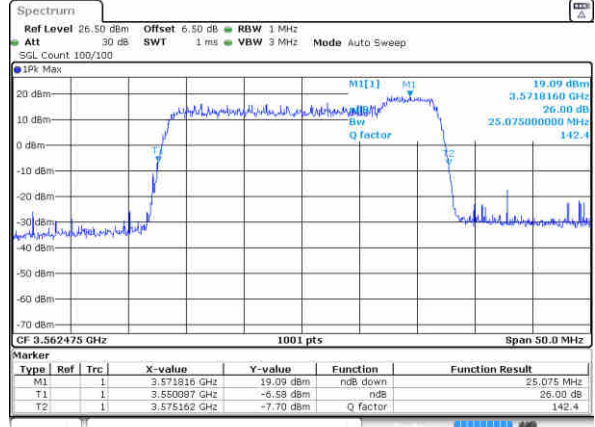

Lowest Channel / 15MHz+10MHz

Date: 12 AUG 2020 08:34:15