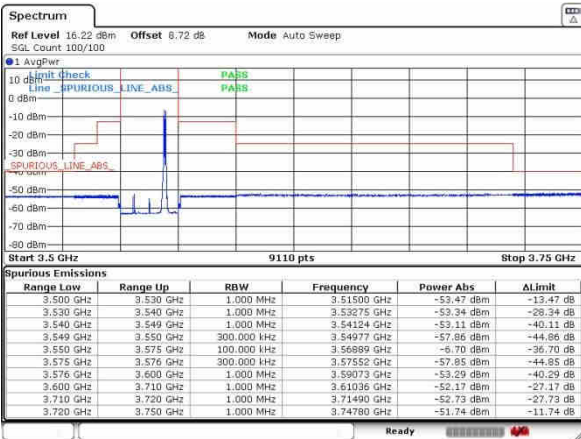

N/A

Date: 11_AUG_2020 17:13:01

LTE Band 48C/ 20MHz+5MHz

QPSK

Lowest Band Edge / 1RB0 and 1RB24

Middle Band Edge / 1RB0 and 1RB24

Lowest Band Edge / 1RB99 and 1RB0

Middle Band Edge / 1RB99 and 1RB0

Lowest Band Edge / Full RB

Middle Band Edge / Full RB

LTE Band 48C / 20MHz+5MHz

QPSK

Highest Band Edge / 1RB0 and 1RB24

N/A

Date: 11_AUG_2020 18:19:22

Highest Band Edge / 1RB99 and 1RB0

N/A

Date: 11_AUG_2020 18:24:17

Highest Band Edge / Full RB

N/A

Date: 11_AUG_2020 18:15:01

LTE Band 48C / 20MHz+10MHz

QPSK

Lowest Band Edge / 1RB0 and 1RB49