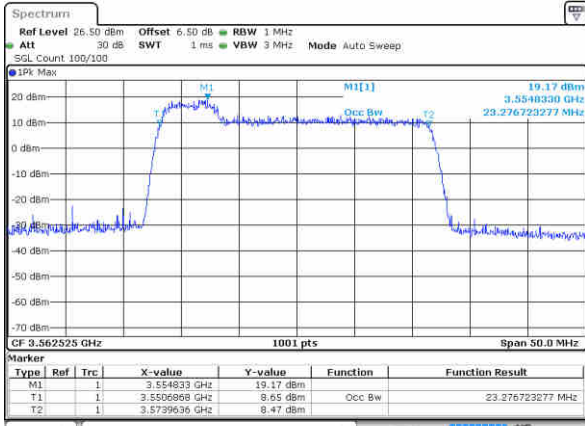

N/A

Date: 12.AUG.2020 08:07:38

LTE Band 48C

64QAM

Lowest Channel / 5MHz+20MHz

Date: 11 AUG 2020 23:07:09

Lowest Channel / 10MHz+20MHz

Date: 12 AUG 2020 02:29:05