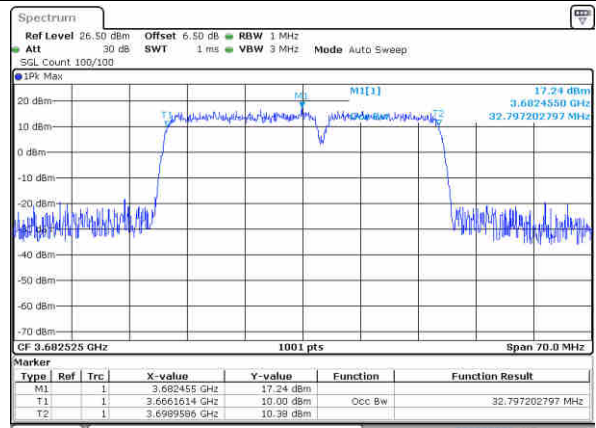

Middle Channel / 20MHz+5MHz

Date: 12 AUG 2020 01:06:43

Highest Channel / 15MHz+20MHz

Date: 12 AUG 2020 07:15:36

Highest Channel / 20MHz+5MHz

Date: 12 AUG 2020 01:23:30

LTE Band 48C

64QAM

Lowest Channel / 20MHz+10MHz

Date: 12 AUG 2020 05:37:24

Lowest Channel / 20MHz+15MHz

Date: 12 AUG 2020 08:23:50

Middle Channel / 20MHz+10MHz

Date: 12 AUG 2020 05:55:16

Middle Channel / 20MHz+15MHz

Date: 12 AUG 2020 08:47:34

Highest Channel / 20MHz+10MHz

Date: 12 AUG 2020 05:59:25

Highest Channel / 20MHz+15MHz

Date: 12 AUG 2020 08:48:02

LTE Band 48C

64QAM

Lowest Channel / 20MHz+20MHz

N/A