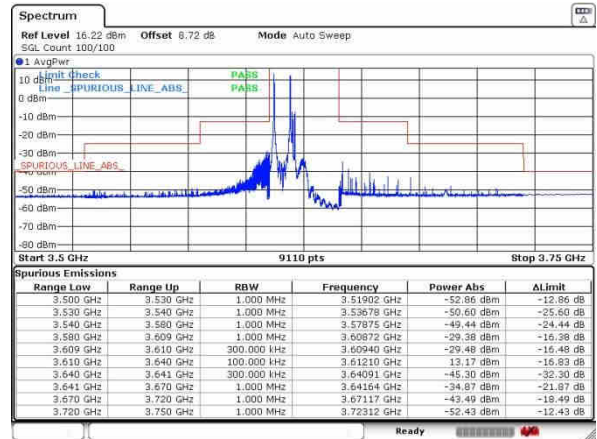

LTE Band 48C / 5MHz+20MHz

QPSK

Highest Band Edge / 1RB0 and 1RB99

N/A

Date: 11_AUG_2020 15:12:25

Highest Band Edge / 1RB24 and 1RB0

N/A

Date: 11_AUG_2020 15:18:02

Highest Band Edge / Full RB

N/A

Date: 11_AUG_2020 15:07:54

LTE Band 48C / 10MHz+20MHz

QPSK

Lowest Band Edge / 1RB0 and 1RB99

Middle Band Edge / 1RB0 and 1RB99

Lowest Band Edge / 1RB49 and 1RB0

Middle Band Edge / 1RB49 and 1RB0

Lowest Band Edge / Full RB

Middle Band Edge / Full RB

LTE Band 48C / 10MHz+20MHz

QPSK

Highest Band Edge / 1RB0 and 1RB99

N/A

Date: 11_AUG_2020 16:22:25