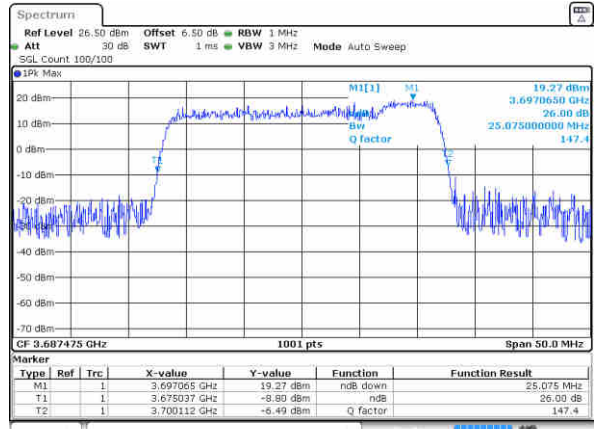

Date: 12 AUG 2020 00:11:53

Middle Channel / 10MHz+20MHz

Date: 12 AUG 2020 02:47:41

Highest Channel / 5MHz+20MHz

Date: 12 AUG 2020 00:18:16

Highest Channel / 10MHz+20MHz

Date: 12 AUG 2020 05:32:42

LTE Band 48C

Date: 12 AUG 2020 01:06:49

Highest Channel / 15MHz+20MHz

Date: 12 AUG 2020 07:15:40

Highest Channel / 20MHz+5MHz

Date: 12 AUG 2020 01:22:35

LTE Band 48C

64QAM

Lowest Channel / 15MHz+15MHz