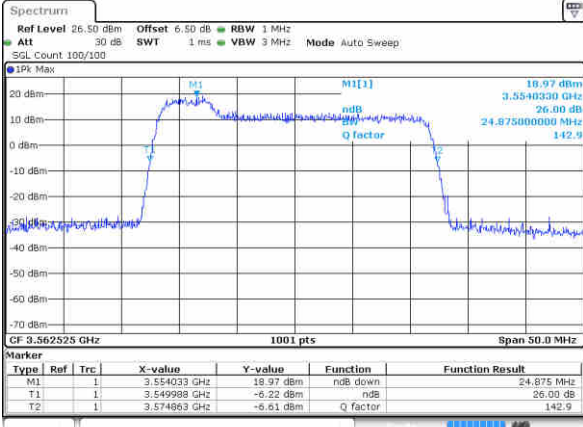

LTE Band 48C

64QAM

Lowest Channel / 5MHz+20MHz

Date: 11 AUG 2020 23:07:16