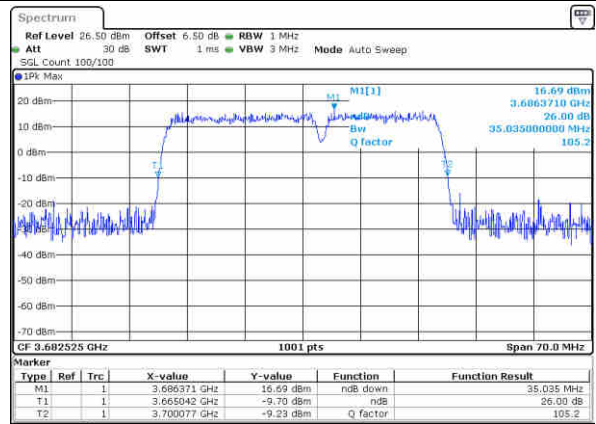

Date: 12 AUG 2020 05:59:31

Highest Channel / 20MHz+15MHz

Date: 12 AUG 2020 08:48:07

LTE Band 48C

64QAM

Lowest Channel / 20MHz+20MHz

N/A

Middle Channel / 20MHz+20MHz