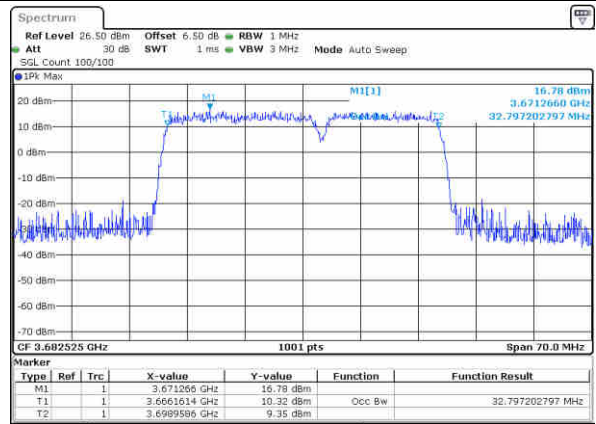

Date: 12 AUG 2020 05:55:34

Middle Channel / 20MHz+15MHz

Date: 12 AUG 2020 08:35:53

Highest Channel / 20MHz+10MHz

Date: 12 AUG 2020 05:59:11

Highest Channel / 20MHz+15MHz

Date: 12 AUG 2020 08:50:31

LTE Band 48C