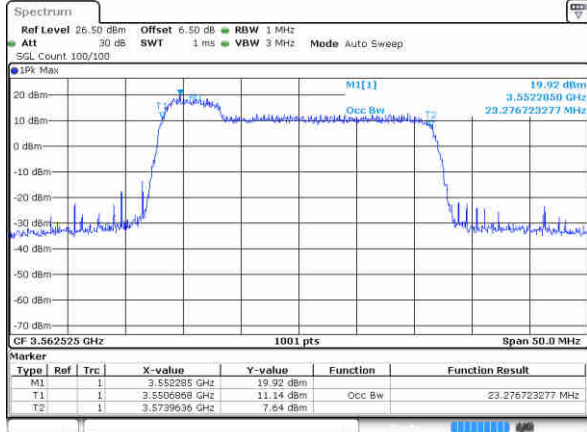

N/A

Date: 12.AUG.2020 08:11:20

Highest Channel / 20MHz+20MHz

N/A

Date: 12.AUG.2020 08:07:28

LTE Band 48C

16QAM

Lowest Channel / 5MHz+20MHz