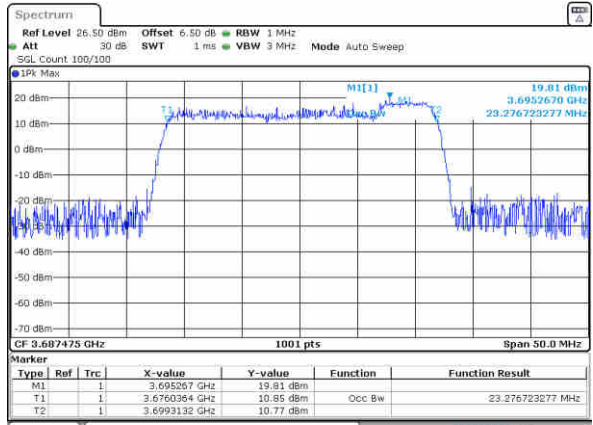

LTE Band 48C

64QAM

Lowest Channel / 15MHz+20MHz

Date: 12 AUG 2020 08:28:08

Lowest Channel / 20MHz+5MHz

Date: 12 AUG 2020 00:34:10

Middle Channel / 15MHz+20MHz

Date: 12 AUG 2020 07:08:18

Middle Channel / 20MHz+5MHz

Date: 12 AUG 2020 01:06:43

Highest Channel / 15MHz+20MHz

Date: 12 AUG 2020 07:15:36

Highest Channel / 20MHz+5MHz

Date: 12 AUG 2020 01:23:30

LTE Band 48C

64QAM

Lowest Channel / 20MHz+10MHz

Date: 12 AUG 2020 05:37:24

Lowest Channel / 20MHz+15MHz

Date: 12 AUG 2020 08:23:50

Middle Channel / 20MHz+10MHz

Date: 12 AUG 2020 05:55:16

Middle Channel / 20MHz+15MHz

Date: 12 AUG 2020 08:47:34

Highest Channel / 20MHz+10MHz

Date: 12 AUG 2020 05:59:25

Highest Channel / 20MHz+15MHz

Date: 12 AUG 2020 08:48:02

LTE Band 48C

64QAM

Lowest Channel / 20MHz+20MHz

N/A