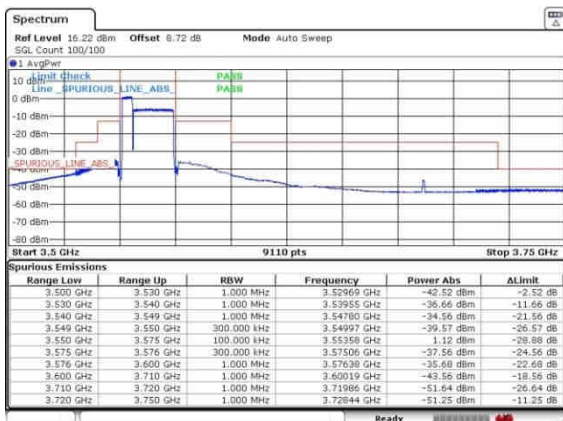

Highest Channel / 20MHz+10MHz

Date: 12 AUG 2020 05:59:25

Highest Channel / 20MHz+15MHz

Date: 12 AUG 2020 08:48:02

LTE Band 48C

64QAM

Lowest Channel / 20MHz+20MHz

N/A

LTE Band 48C / 5MHz+20MHz

QPSK

Lowest Band Edge / 1RB0 and 1RB9

Middle Band Edge / 1RB0 and 1RB9

Lowest Band Edge / 1RB24 and 1RB0

Middle Band Edge / 1RB24 and 1RB0

Lowest Band Edge / Full RB

Middle Band Edge / Full RB

LTE Band 48C / 5MHz+20MHz

QPSK

Highest Band Edge / 1RB0 and 1RB99

N/A

Date: 11_AUG_2020 15:12:25

Highest Band Edge / 1RB24 and 1RB0

N/A

Date: 11_AUG_2020 15:18:02