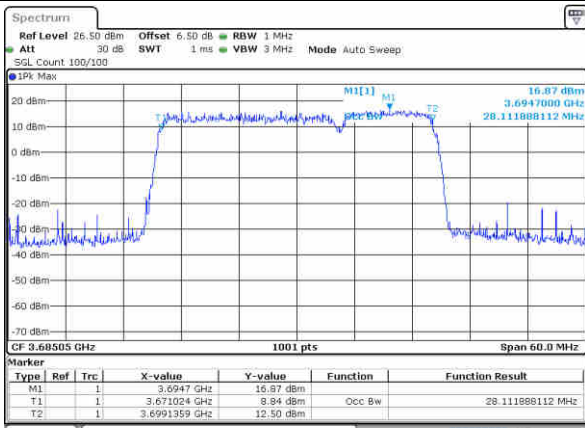

Highest Channel / 15MHz+20MHz

Date: 12 AUG 2020 07:13:44

Highest Channel / 20MHz+5MHz

Date: 12 AUG 2020 01:20:18

LTE Band 48C

QPSK

Lowest Channel / 20MHz+10MHz

Date: 12 AUG 2020 05:35:28

Lowest Channel / 20MHz+15MHz

Date: 12 AUG 2020 08:25:30

Middle Channel / 20MHz+10MHz

Date: 12 AUG 2020 05:57:06

Middle Channel / 20MHz+15MHz

Date: 12 AUG 2020 08:35:40

Highest Channel / 20MHz+10MHz

Date: 12 AUG 2020 05:57:38

Highest Channel / 20MHz+15MHz

Date: 12 AUG 2020 08:50:55

LTE Band 48C

QPSK

Lowest Channel / 20MHz+20MHz

N/A

Date: 12.AUG.2020 08:21:33

Middle Channel / 20MHz+20MHz