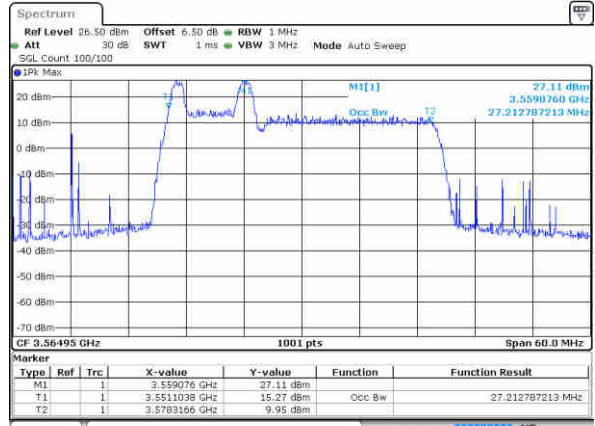

N/A

Date: 12.AUG.2020 08:07:38

LTE Band 48C

64QAM

Lowest Channel / 5MHz+20MHz

Date: 11 AUG 2020 23:07:09

Lowest Channel / 10MHz+20MHz

Date: 12 AUG 2020 02:29:05