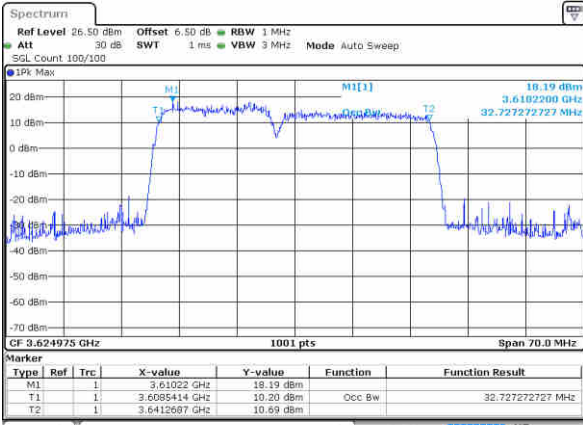

LTE Band 48C

64QAM

Lowest Channel / 15MHz+20MHz

Date: 12 AUG 2020 08:28:08

Lowest Channel / 20MHz+5MHz

Date: 12 AUG 2020 00:34:10

Middle Channel / 15MHz+20MHz

Date: 12 AUG 2020 07:08:18

Middle Channel / 20MHz+5MHz

Date: 12 AUG 2020 01:06:43

Highest Channel / 15MHz+20MHz

Date: 12 AUG 2020 07:15:36

Highest Channel / 20MHz+5MHz

Date: 12 AUG 2020 01:23:30

LTE Band 48C

64QAM