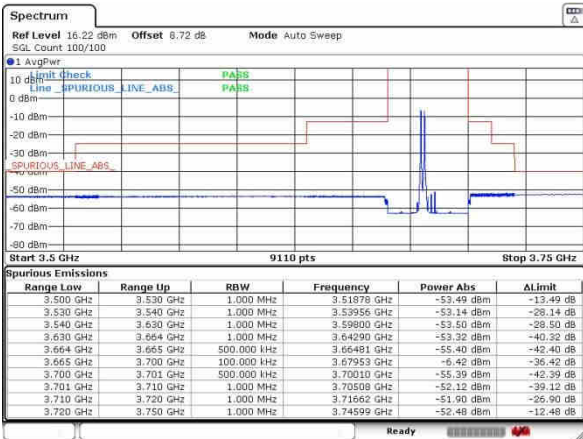

Lowest Band Edge / 1RB0 and 1RB9

Middle Band Edge / 1RB0 and 1RB9

Lowest Band Edge / 1RB74 and 1RB0

Middle Band Edge / 1RB74 and 1RB0

Lowest Band Edge / Full RB

Middle Band Edge / Full RB

LTE Band 48C / 15MHz+20MHz

QPSK

Highest Band Edge / 1RB0 and 1RB99

N/A

Date: 11_AUG_2020 17:22:21

Highest Band Edge / 1RB74 and 1RB0

N/A

Date: 11_AUG_2020 17:25:44

Highest Band Edge / Full RB

N/A

Date: 11_AUG_2020 17:13:01

LTE Band 48C/ 20MHz+5MHz

QPSK

Lowest Band Edge / 1RB0 and 1RB24

Middle Band Edge / 1RB0 and 1RB24

Lowest Band Edge / 1RB99 and 1RB0

Middle Band Edge / 1RB99 and 1RB0