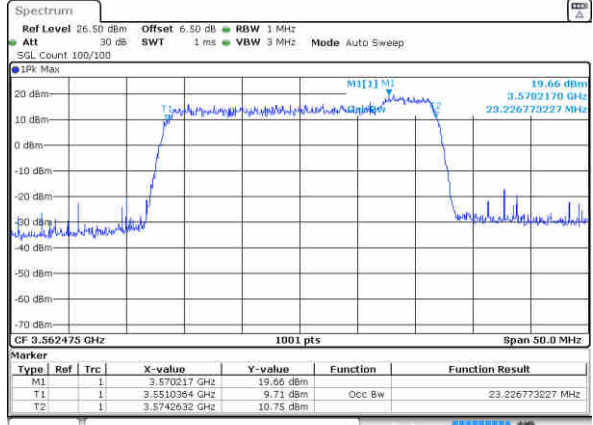

LTE Band 48C

64QAM

Lowest Channel / 15MHz+20MHz

Date: 12 AUG 2020 08:28:08

Lowest Channel / 20MHz+5MHz

Date: 12 AUG 2020 00:34:10

Middle Channel / 15MHz+20MHz

Date: 12 AUG 2020 07:08:18

Middle Channel / 20MHz+5MHz

Date: 12 AUG 2020 01:06:43

Highest Channel / 15MHz+20MHz

Date: 12 AUG 2020 07:15:36

Highest Channel / 20MHz+5MHz

Date: 12 AUG 2020 01:23:30

LTE Band 48C

64QAM