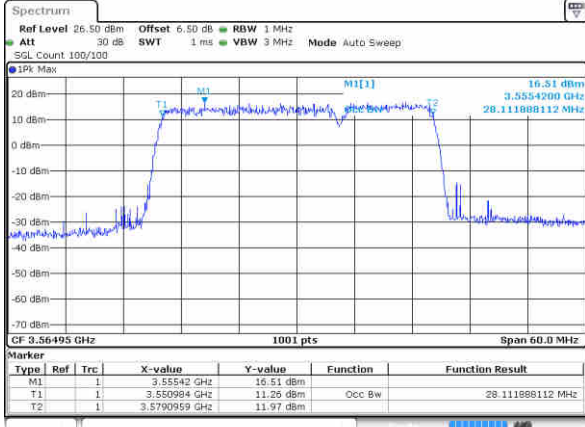

Highest Channel / 15MHz+20MHz

Date: 12 AUG 2020 07:13:44

Highest Channel / 20MHz+5MHz

Date: 12 AUG 2020 01:20:18

LTE Band 48C

QPSK

Lowest Channel / 20MHz+10MHz

Date: 12 AUG 2020 05:35:28