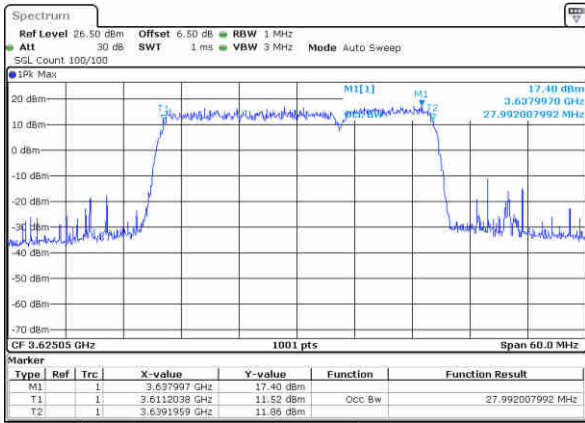

Date: 12 AUG 2020 01:22:12

LTE Band 48C

16QAM

Lowest Channel / 20MHz+10MHz

Date: 12 AUG 2020 05:37:03

Lowest Channel / 20MHz+15MHz

Date: 12 AUG 2020 08:25:12

Middle Channel / 20MHz+10MHz

Date: 12 AUG 2020 05:55:34

Middle Channel / 20MHz+15MHz

Date: 12 AUG 2020 08:35:53

Highest Channel / 20MHz+10MHz

Date: 12 AUG 2020 05:59:11

Highest Channel / 20MHz+15MHz

Date: 12 AUG 2020 08:50:31

LTE Band 48C