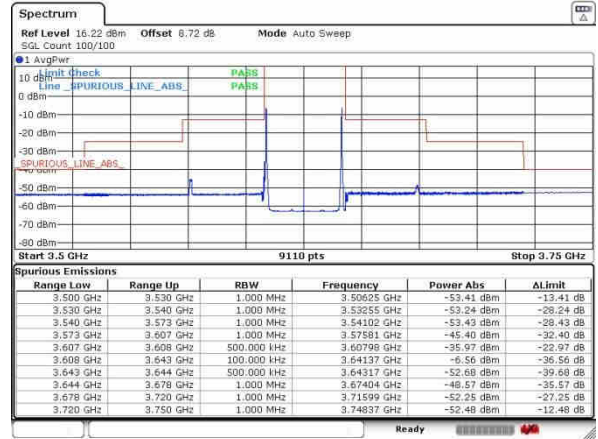

Middle Band Edge / 1RB0 and 1RB49

Lowest Band Edge / 1RB99 and 1RB0

Middle Band Edge / 1RB99 and 1RB0

Lowest Band Edge / Full RB

Middle Band Edge / Full RB

LTE Band 48C / 20MHz+10MHz

QPSK

Highest Band Edge / 1RB0 and 1RB49

N/A

Date: 11_AUG_2020 18:59:46

Highest Band Edge / 1RB99 and 1RB0

N/A

Date: 11_AUG_2020 18:54:04

Highest Band Edge / Full RB

N/A

Date: 11_AUG_2020 19:04:27

LTE Band 48C / 20MHz+15MHz

QPSK

Lowest Band Edge / 1RB0 and 1RB74

Middle Band Edge / 1RB0 and 1RB74

Lowest Band Edge / 1RB99 and 1RB0

Middle Band Edge / 1RB99 and 1RB0

Lowest Band Edge / Full RB

Middle Band Edge / Full RB

LTE Band 48C / 20MHz+15MHz

QPSK

Highest Band Edge / 1RB0 and 1RB74

N/A

Date: 11_AUG_2020 19:54:22

Highest Band Edge / 1RB99 and 1RB0

N/A

Date: 11_AUG_2020 19:59:40