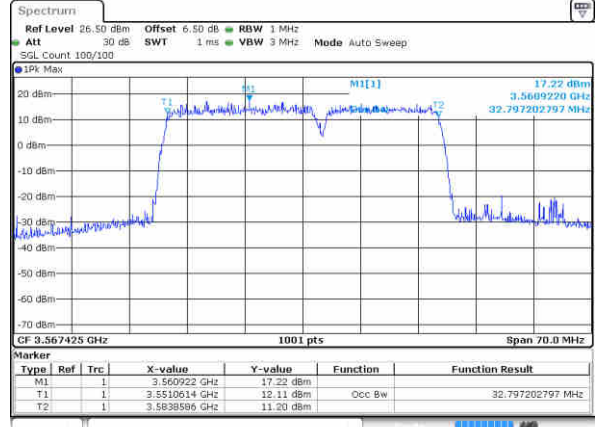

Lowest Channel / 20MHz+15MHz

Date: 12 AUG 2020 08:23:50