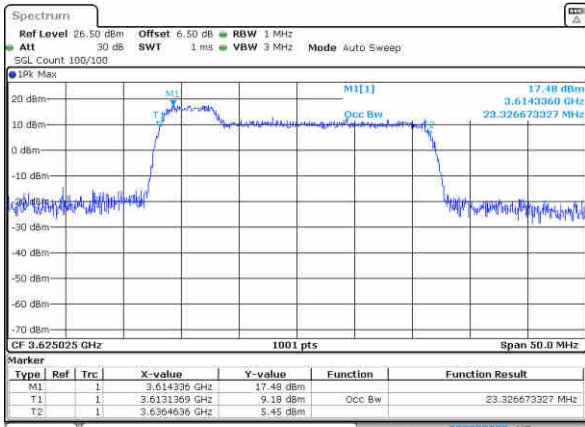

LTE Band 48C

QPSK

Lowest Channel / 5MHz+20MHz

Date: 11 AUG 2020 22:58:28

Lowest Channel / 10MHz+20MHz

Date: 12 AUG 2020 01:44:31

Middle Channel / 5MHz+20MHz

Date: 12 AUG 2020 00:09:35

Middle Channel / 10MHz+20MHz

Date: 12 AUG 2020 02:43:49

Highest Channel / 5MHz+20MHz

Date: 12 AUG 2020 00:20:33

Highest Channel / 10MHz+20MHz

Date: 12 AUG 2020 05:34:37

LTE Band 48C

QPSK