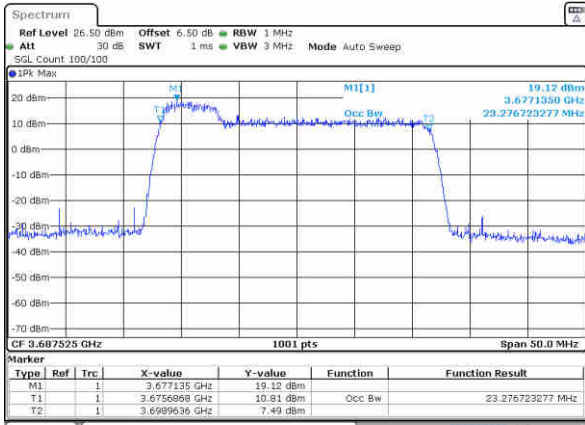

Middle Channel / 5MHz+20MHz

Date: 12 AUG 2020 00:12:00

Middle Channel / 10MHz+20MHz

Date: 12 AUG 2020 02:47:34

Highest Channel / 5MHz+20MHz

Date: 12 AUG 2020 00:18:11

Highest Channel / 10MHz+20MHz

Date: 12 AUG 2020 05:32:33

LTE Band 48C

64QAM

Lowest Channel / 15MHz+20MHz

Date: 12 AUG 2020 08:28:08

Lowest Channel / 20MHz+5MHz

Date: 12 AUG 2020 00:34:10

Middle Channel / 15MHz+20MHz

Date: 12 AUG 2020 07:08:18