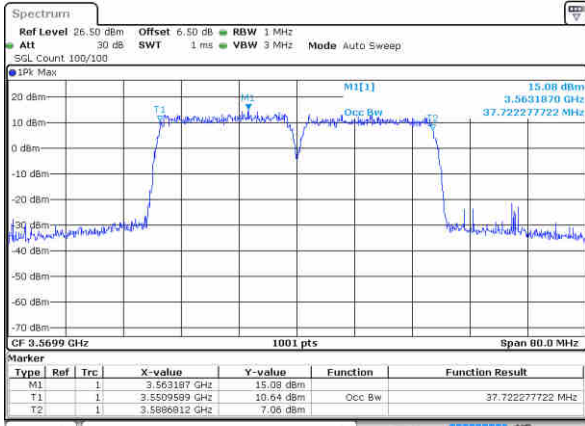

LTE Band 48C

16QAM

Lowest Channel / 20MHz+20MHz

N/A

Date: 12.AUG.2020 08:21:47