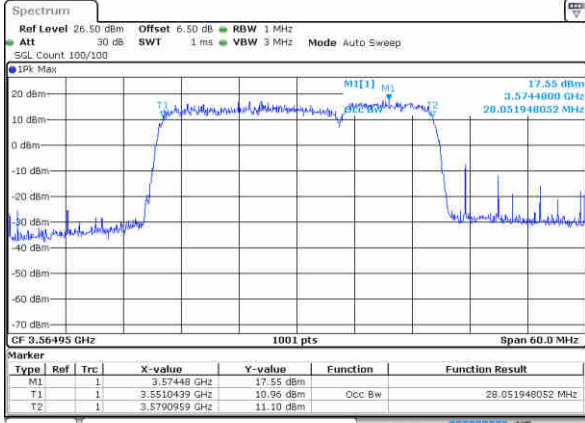

Date: 12 AUG 2020 00:20:18

Highest Channel / 10MHz+20MHz

Date: 12 AUG 2020 05:33:00

LTE Band 48C

16QAM

Lowest Channel / 15MHz+20MHz

Date: 12 AUG 2020 08:27:45

Lowest Channel / 20MHz+5MHz

Date: 12 AUG 2020 08:32:40

Middle Channel / 15MHz+20MHz

Date: 12 AUG 2020 07:07:44

Middle Channel / 20MHz+5MHz

Date: 12 AUG 2020 01:08:17

Highest Channel / 15MHz+20MHz

Date: 12 AUG 2020 07:15:17

Highest Channel / 20MHz+5MHz

Date: 12 AUG 2020 01:22:12

LTE Band 48C

16QAM

Lowest Channel / 20MHz+10MHz

Date: 12 AUG 2020 05:37:03

Lowest Channel / 20MHz+15MHz

Date: 12 AUG 2020 08:25:12

Middle Channel / 20MHz+10MHz

Date: 12 AUG 2020 05:55:34

Middle Channel / 20MHz+15MHz

Date: 12 AUG 2020 08:35:53

Highest Channel / 20MHz+10MHz

Date: 12 AUG 2020 05:59:11

Highest Channel / 20MHz+15MHz

Date: 12 AUG 2020 08:50:31

LTE Band 48C