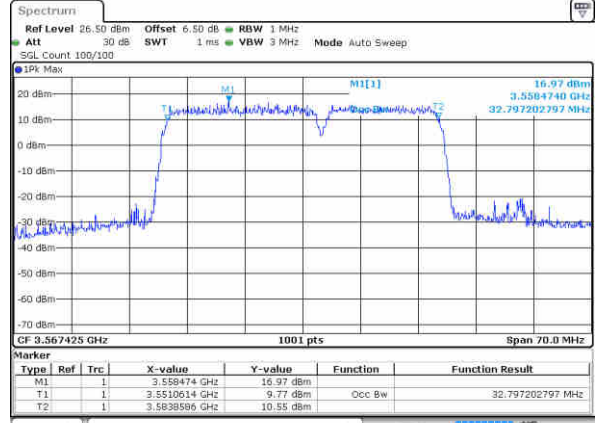

Date: 12 AUG 2020 01:22:12

LTE Band 48C

16QAM

Lowest Channel / 20MHz+10MHz

Date: 12 AUG 2020 05:37:03

Lowest Channel / 20MHz+15MHz

Date: 12 AUG 2020 08:25:12

Middle Channel / 20MHz+10MHz

Date: 12 AUG 2020 05:55:34

Middle Channel / 20MHz+15MHz

Date: 12 AUG 2020 08:35:53

Highest Channel / 20MHz+10MHz

Date: 12 AUG 2020 05:59:11

Highest Channel / 20MHz+15MHz

Date: 12 AUG 2020 08:50:31

LTE Band 48C