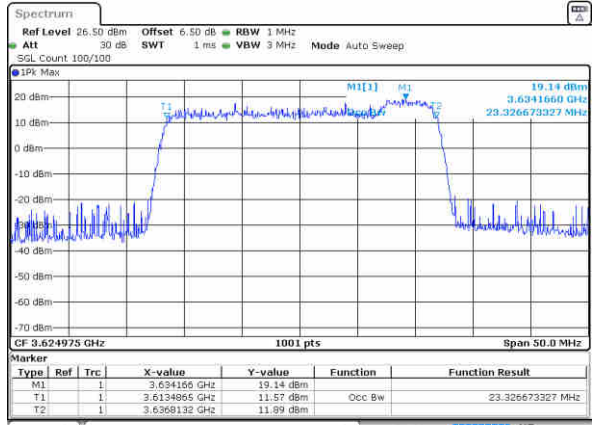

LTE Band 48C

64QAM

Lowest Channel / 15MHz+20MHz

Date: 12 AUG 2020 08:28:08

Lowest Channel / 20MHz+5MHz

Date: 12 AUG 2020 00:34:10

Middle Channel / 15MHz+20MHz

Date: 12 AUG 2020 07:08:18

Middle Channel / 20MHz+5MHz

Date: 12 AUG 2020 01:06:43

Highest Channel / 15MHz+20MHz

Date: 12 AUG 2020 07:15:36

Highest Channel / 20MHz+5MHz

Date: 12 AUG 2020 01:23:30

LTE Band 48C

64QAM