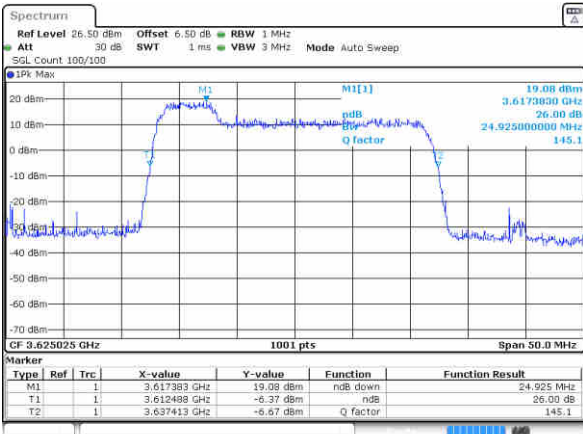

Date: 12.AUG.2020 08:07:42

LTE Band 48C

64QAM

Lowest Channel / 5MHz+20MHz

Date: 11 AUG 2020 23:07:16

Lowest Channel / 10MHz+15MHz

Date: 12 AUG 2020 02:29:11

Middle Channel / 5MHz+20MHz

Date: 12 AUG 2020 00:11:53

Middle Channel / 10MHz+20MHz

Date: 12 AUG 2020 02:47:41

Highest Channel / 5MHz+20MHz

Date: 12 AUG 2020 00:18:16

Highest Channel / 10MHz+20MHz

Date: 12 AUG 2020 05:32:42

LTE Band 48C