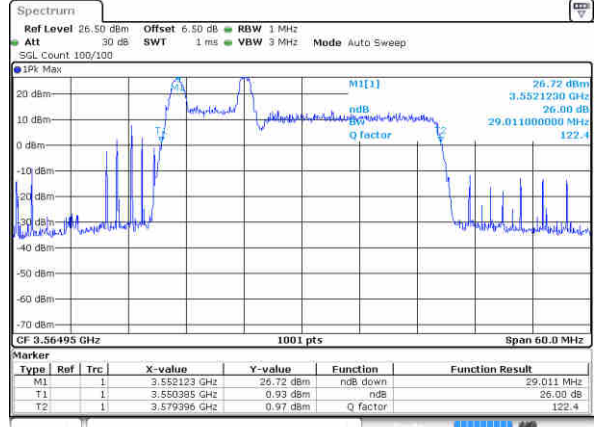

Date: 12.AUG.2020 08:07:42

LTE Band 48C

64QAM

Lowest Channel / 5MHz+20MHz

Date: 11 AUG 2020 23:07:16

Lowest Channel / 10MHz+15MHz

Date: 12 AUG 2020 02:29:11

Middle Channel / 5MHz+20MHz

Date: 12 AUG 2020 00:11:53

Middle Channel / 10MHz+20MHz

Date: 12 AUG 2020 02:47:41

Highest Channel / 5MHz+20MHz

Date: 12 AUG 2020 00:18:16

Highest Channel / 10MHz+20MHz

Date: 12 AUG 2020 05:32:42

LTE Band 48C