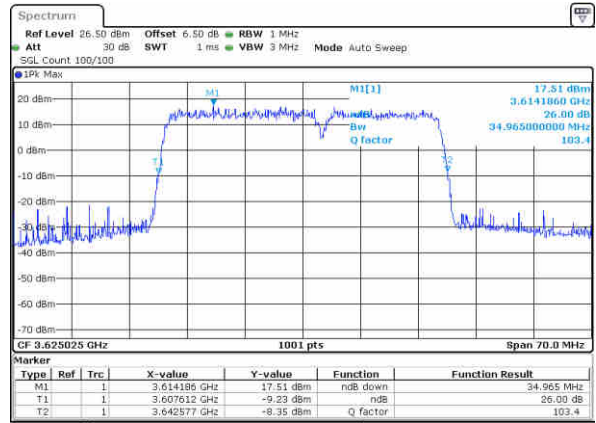

Date: 12 AUG 2020 01:06:49

Highest Channel / 15MHz+20MHz

Date: 12 AUG 2020 07:15:40

Highest Channel / 20MHz+5MHz

Date: 12 AUG 2020 01:22:35

LTE Band 48C

64QAM

Lowest Channel / 15MHz+15MHz

Date: 12 AUG 2020 05:37:30

Lowest Channel / 15MHz+20MHz

Date: 12 AUG 2020 08:23:55

Middle Channel / 20MHz+10MHz

Date: 12 AUG 2020 05:55:21

Middle Channel / 20MHz+15MHz

Date: 12 AUG 2020 08:47:29

Highest Channel / 20MHz+10MHz

Date: 12 AUG 2020 05:59:31

Highest Channel / 20MHz+15MHz

Date: 12 AUG 2020 08:48:07

LTE Band 48C

64QAM

Lowest Channel / 20MHz+20MHz

N/A

Middle Channel / 20MHz+20MHz

N/A

Highest Channel / 20MHz+20MHz

N/A

Occupied Bandwidth

Mode	LTE Band 48C : 99%OBW(MHz)			
QPSK				
BW	5MHz+20MHz	10MHz+20MHz	15MHz+20MHz	20MHz+5MHz
Lowest CH	23.28	27.51	32.80	23.43
Middle CH	23.33	27.69	32.80	23.43
Highest CH	23.33	27.57	32.94	23.33
BW	20MHz+10MHz	20MHz+15MHz	20MHz+20MHz	N/A
Lowest CH	28.11	32.87	37.56	-
Middle CH	28.05	32.94	37.80	-
Highest CH	28.11	32.87	37.64	-