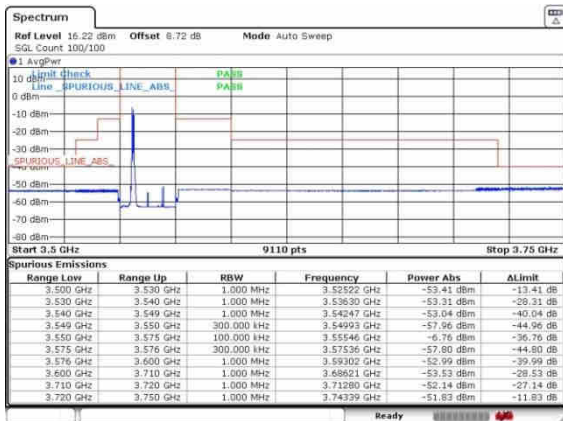

LTE Band 48C / 5MHz+20MHz

QPSK

Lowest Band Edge / 1RB0 and 1RB9

Middle Band Edge / 1RB0 and 1RB9

Lowest Band Edge / 1RB24 and 1RB0

Middle Band Edge / 1RB24 and 1RB0

Lowest Band Edge / Full RB

Middle Band Edge / Full RB

LTE Band 48C / 5MHz+20MHz

QPSK

Highest Band Edge / 1RB0 and 1RB99

N/A

Date: 11_AUG_2020 15:12:25

Highest Band Edge / 1RB24 and 1RB0

N/A

Date: 11_AUG_2020 15:18:02