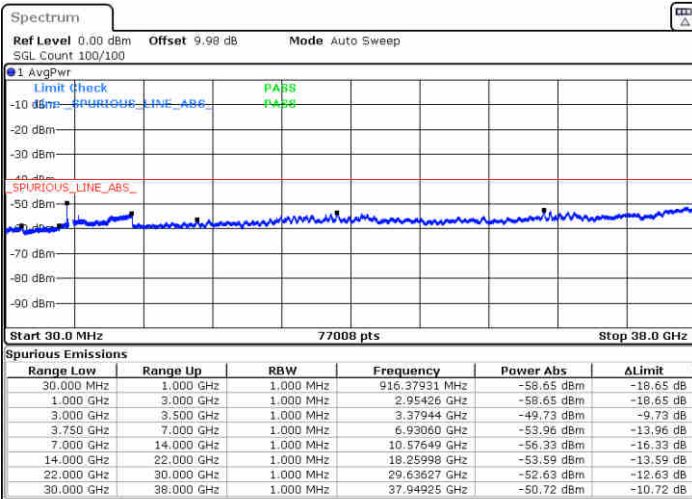

Lowest Channel / 1RB0

Middle Channel / 1RB0

Date: 3 AUG.2020 06:19:09

Date: 3 AUG.2020 06:15:04

Highest Channel / 1RB0

N/A

Date: 3 AUG.2020 06:22:36

LTE Band 48 / 5MHz

64QAM

Lowest Channel / 1RB0

Middle Channel / 1RB0

Date: 3 AUG.2020 05:38:46

Date: 3 AUG.2020 05:45:16

Highest Channel / 1RB0

N/A

Date: 3 AUG.2020 05:47:15

LTE Band 48 / 10MHz

64QAM

Lowest Channel / 1RB0

MiddleChannel / 1RB0

Date: 3 AUG.2020 05:55:20

Date: 3 AUG.2020 05:54:00

Highest Channel / 1RB0

N/A