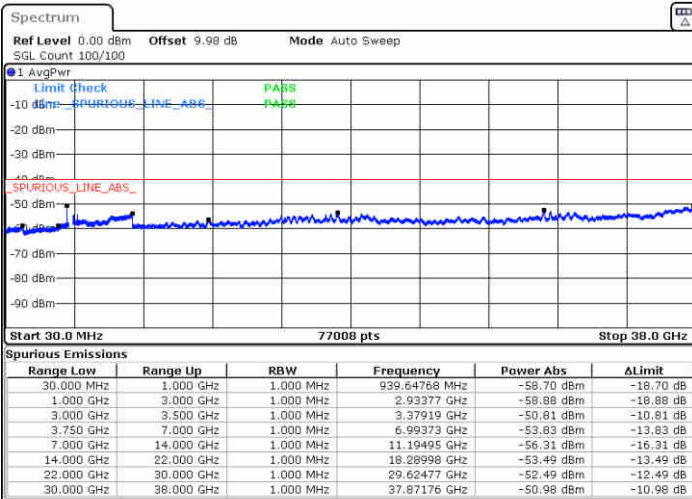

Highest Channel / 1RB0

N/A

Date: 3 AUG.2020 06:23:38