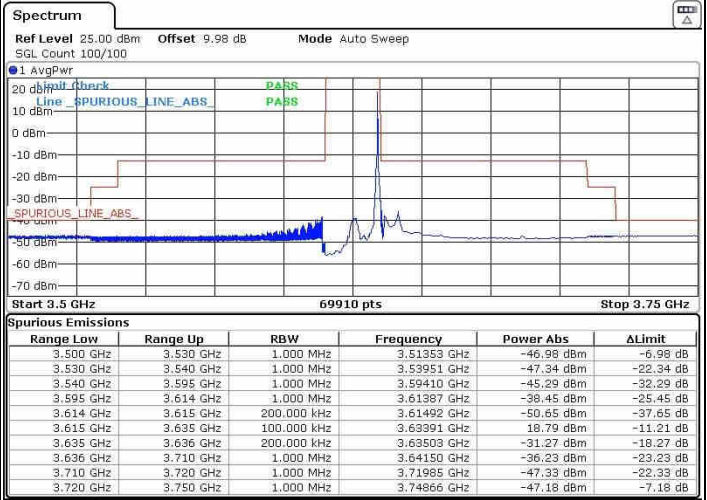

LTE Band 48 / 20MHz

16QAM

Lowest Channel / 1RB0

Lowest Channel / 1RBmax

Date: 2.AUG.2020 23:16:17

Date: 2.AUG.2020 23:20:31

Lowest Channel / FullIRB

N/A

Date: 2.AUG.2020 23:10:02

LTE Band 48 / 20MHz

16QAM

Middle Channel / 1RB0

Middle Channel / 1RBmax

Date: 31.JUL.2020 19:23:17

Date: 31.JUL.2020 19:13:29

Middle Channel / FullIRB

N/A

Date: 31.JUL.2020 19:32:21

LTE Band 48 / 20MHz

16QAM

Highest Channel / 1RB0

Highest Channel / 1RBmax

Date: 2.AUG.2020 23:38:42

Date: 2.AUG.2020 23:44:40