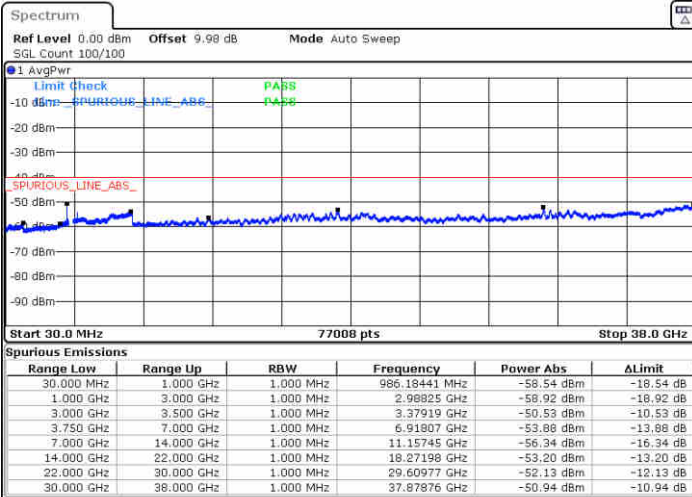

MiddleChannel / 1RB0

Date: 3 AUG.2020 05:52:44

Highest Channel / 1RB0

Date: 3 AUG.2020 06:00:28

N/A

LTE Band 48 / 15MHz

16QAM

Lowest Channel / 1RB0

Middle Channel / 1RB0

Date: 3 AUG.2020 06:07:52

Date: 3 AUG.2020 06:04:14

Highest Channel / 1RB0

N/A

Date: 3 AUG.2020 06:11:25

LTE Band 48 / 20MHz

16QAM

Lowest Channel / 1RB0

Middle Channel / 1RB0

Date: 3 AUG.2020 06:19:09

Date: 3 AUG.2020 06:15:04

Highest Channel / 1RB0

N/A

Date: 3 AUG.2020 06:22:36

LTE Band 48 / 5MHz