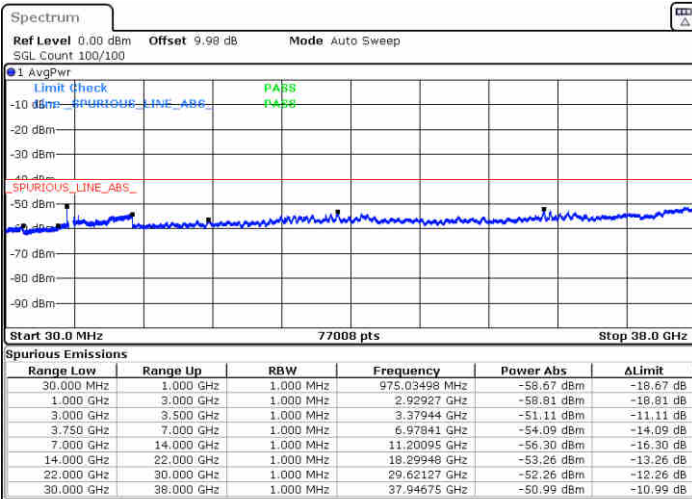

LTE Band 48 / 10MHz

64QAM

Lowest Channel / 1RB0

MiddleChannel / 1RB0

Date: 3 AUG.2020 05:55:20

Date: 3 AUG.2020 05:54:00

Highest Channel / 1RB0

N/A

Date: 3 AUG.2020 06:01:38

LTE Band 48 / 15MHz

64QAM

Lowest Channel / 1RB0

Middle Channel / 1RB0

Date: 3 AUG.2020 06:09:10

Date: 3 AUG.2020 06:03:14

Highest Channel / 1RB0