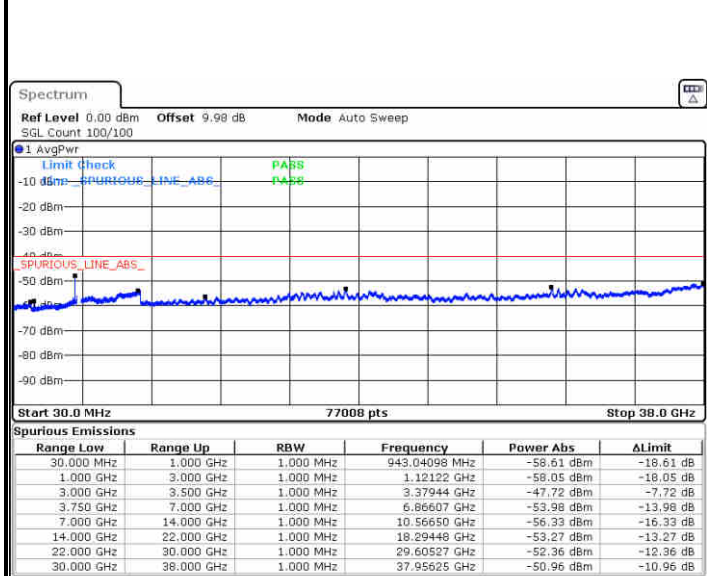

Highest Channel / 1RB0

N/A

Date: 3 AUG.2020 06:21:32

LTE Band 48 / 5MHz

16QAM

Lowest Channel / 1RB0

Middle Channel / 1RB0

Date: 3 AUG.2020 05:40:33

Date: 3 AUG.2020 05:44:13

Highest Channel / 1RB0

N/A

Date: 3 AUG.2020 05:48:25

LTE Band 48 / 10MHz

16QAM

Lowest Channel / 1RB0

Date: 3 AUG.2020 05:56:28

MiddleChannel / 1RB0

Date: 3 AUG.2020 05:52:44

Highest Channel / 1RB0

Date: 3 AUG.2020 06:00:28

N/A

LTE Band 48 / 15MHz

16QAM

Lowest Channel / 1RB0