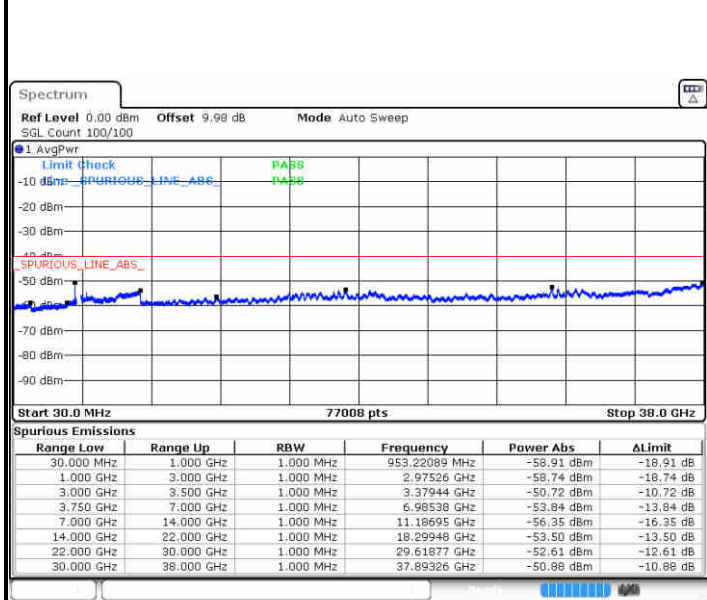

Highest Channel / 1RB0

N/A

Date: 3 AUG.2020 06:21:32

LTE Band 48 / 5MHz

16QAM

Lowest Channel / 1RB0

Middle Channel / 1RB0

Date: 3 AUG.2020 05:40:33

Date: 3 AUG.2020 05:44:13

Highest Channel / 1RB0

N/A

Date: 3 AUG.2020 05:48:25

LTE Band 48 / 10MHz

16QAM

Lowest Channel / 1RB0

Date: 3 AUG.2020 05:56:28

MiddleChannel / 1RB0

Date: 3 AUG.2020 05:52:44

Highest Channel / 1RB0

Date: 3 AUG.2020 06:00:28

N/A

LTE Band 48 / 15MHz

16QAM

Lowest Channel / 1RB0