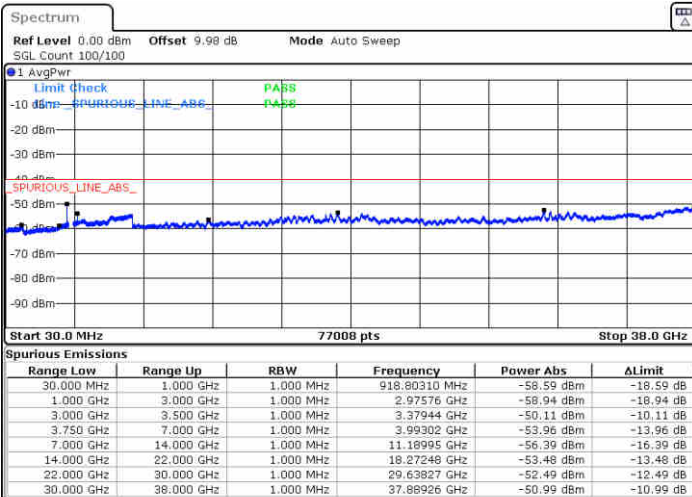

Highest Channel / 1RB0

N/A

Date: 3 AUG.2020 06:10:17