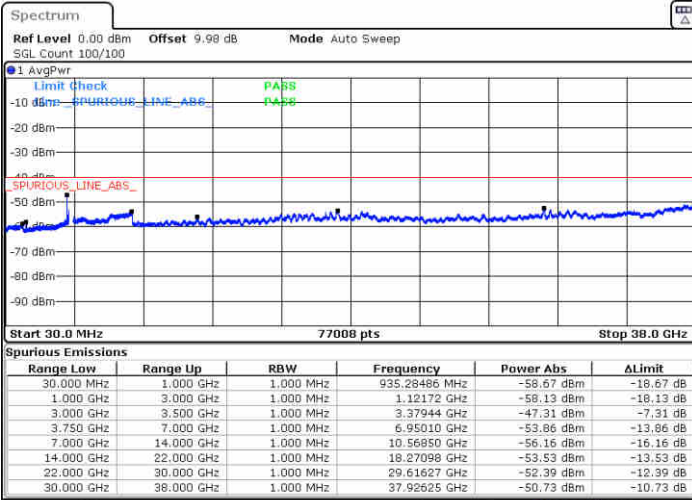

MiddleChannel / 1RB0

Date: 3 AUG.2020 05:52:44

Highest Channel / 1RB0

Date: 3 AUG.2020 06:00:28

N/A

LTE Band 48 / 15MHz

16QAM

Lowest Channel / 1RB0

Middle Channel / 1RB0

Date: 3 AUG.2020 06:07:52

Date: 3 AUG.2020 06:04:14

Highest Channel / 1RB0

N/A

Date: 3 AUG.2020 06:11:25

LTE Band 48 / 20MHz

16QAM

Lowest Channel / 1RB0

Middle Channel / 1RB0

Date: 3 AUG.2020 06:19:09

Date: 3 AUG.2020 06:15:04

Highest Channel / 1RB0

N/A

Date: 3 AUG.2020 06:22:36

LTE Band 48 / 5MHz