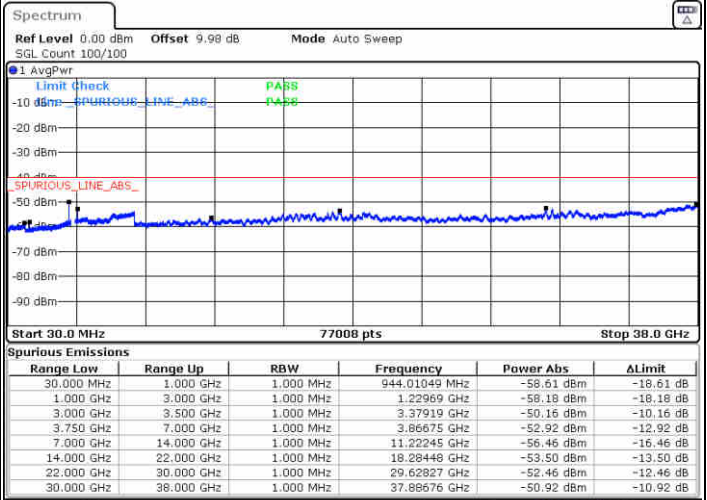

Date: 3 AUG.2020 05:45:16