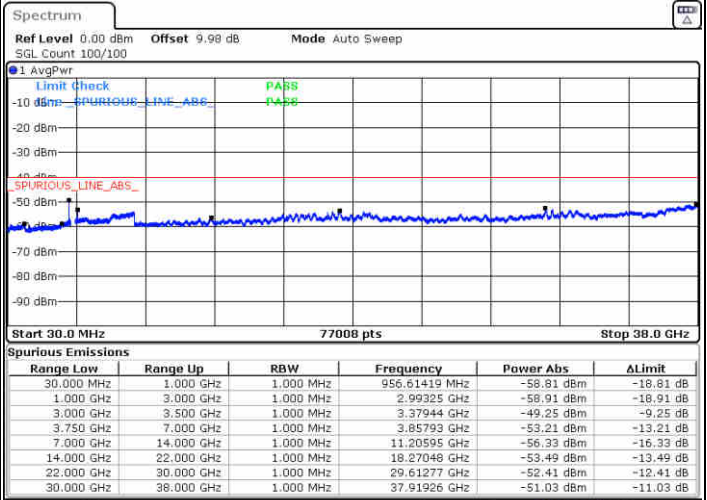

Date: 3 AUG.2020 05:44:13

Highest Channel / 1RB0

N/A

Date: 3 AUG.2020 05:48:25

LTE Band 48 / 10MHz

16QAM

Lowest Channel / 1RB0

Date: 3 AUG.2020 05:56:28

MiddleChannel / 1RB0

Date: 3 AUG.2020 05:52:44

Highest Channel / 1RB0

Date: 3 AUG.2020 06:00:28

N/A

LTE Band 48 / 15MHz

16QAM

Lowest Channel / 1RB0

Middle Channel / 1RB0

Date: 3 AUG.2020 06:07:52

Date: 3 AUG.2020 06:04:14

Highest Channel / 1RB0

N/A

Date: 3 AUG.2020 06:11:25

LTE Band 48 / 20MHz

16QAM