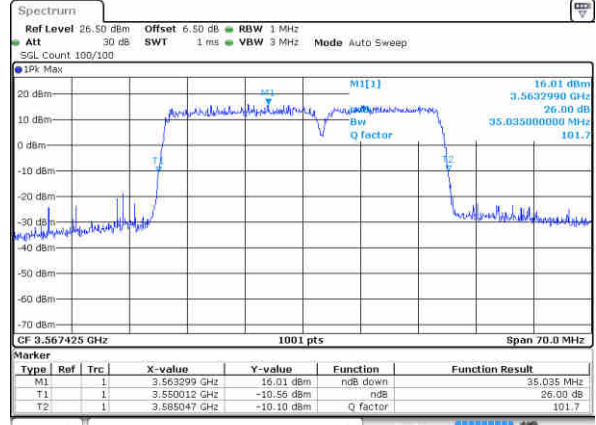

Middle Channel / 10MHz+20MHz

Date: 12 AUG 2020 02:43:56

Highest Channel / 5MHz+20MHz

Date: 12 AUG 2020 00:20:45

Highest Channel / 10MHz+20MHz

Date: 12 AUG 2020 05:34:43

LTE Band 48C

QPSK

Highest Channel / 15MHz+20MHz

Date: 12 AUG 2020 07:13:49

Highest Channel / 20MHz+5MHz

Date: 12 AUG 2020 01:20:23

LTE Band 48C

QPSK

Lowest Channel / 20MHz+10MHz

Date: 12 AUG 2020 05:35:38

Lowest Channel / 20MHz+15MHz

Date: 12 AUG 2020 08:25:35

Middle Channel / 20MHz+10MHz

Date: 12 AUG 2020 05:57:01

Middle Channel / 20MHz+15MHz

Date: 12 AUG 2020 08:35:35

Highest Channel / 20MHz+10MHz

Date: 12 AUG 2020 05:57:44

Highest Channel / 20MHz+15MHz

Date: 12 AUG 2020 08:51:00

LTE Band 48C

QPSK

Lowest Channel / 20MHz+20MHz

N/A

Date: 12 AUG 2020 08:21:29

Middle Channel / 20MHz+20MHz