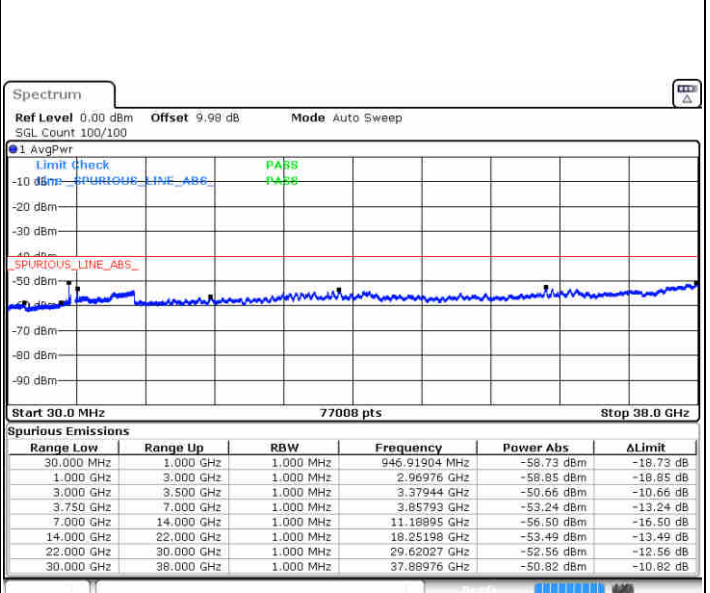

LTE Band 48 / 10MHz

QPSK

Lowest Channel / 1RB0

Date: 3 AUG.2020 05:57:43

MiddleChannel / 1RB0

Date: 3 AUG.2020 05:51:44

Highest Channel / 1RB0

Date: 3 AUG.2020 05:59:18

N/A

LTE Band 48 / 15MHz

QPSK

Lowest Channel / 1RB0

Date: 3 AUG.2020 06:06:23

Middle Channel / 1RB0

Date: 3 AUG.2020 06:05:17

Highest Channel / 1RB0

Date: 3 AUG.2020 06:12:37

N/A

LTE Band 48 / 20MHz

QPSK

Lowest Channel / 1RB0

Middle Channel / 1RB0

Date: 3 AUG.2020 06:20:19

Date: 3 AUG.2020 06:13:59