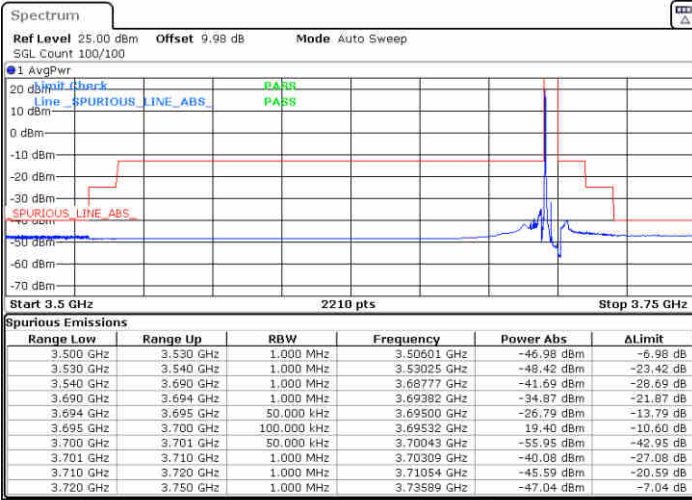

Date: 3.AUG.2020 02:56:12

Date: 3.AUG.2020 03:08:19

Middle Channel / FullIRB

N/A

Date: 3.AUG.2020 02:54:50

LTE Band 48 / 5MHz

64QAM

Highest Channel / 1RB0

Highest Channel / 1RBmax

Date: 3.AUG.2020 03:20:28

Date: 3.AUG.2020 03:11:35

Highest Channel / FullIRB

N/A

Date: 3.AUG.2020 03:21:32

LTE Band 48 / 10MHz

64QAM

Lowest Channel / 1RB0

Lowest Channel / 1RBmax

Date: 3.AUG.2020 02:39:56

Date: 3.AUG.2020 02:47:18

Lowest Channel / FullIRB

N/A

Date: 3.AUG.2020 02:36:05

LTE Band 48 / 10MHz