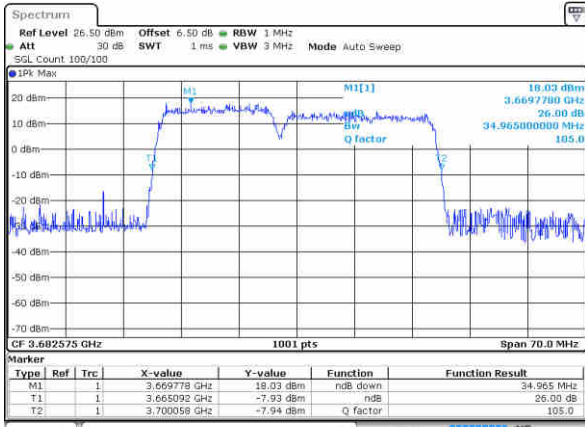

Date: 12 AUG 2020 00:20:14

Highest Channel / 10MHz+20MHz

Date: 12 AUG 2020 05:33:06

LTE Band 48C

16QAM

Lowest Channel / 10MHz+20MHz

Date: 12 AUG 2020 08:27:50

Lowest Channel / 15MHz+10MHz

Date: 12 AUG 2020 08:32:45

Middle Channel / 15MHz+20MHz

Date: 12 AUG 2020 07:07:48

Middle Channel / 20MHz+5MHz

Date: 12 AUG 2020 01:08:22

Highest Channel / 15MHz+20MHz

Date: 12 AUG 2020 07:15:09

Highest Channel / 20MHz+5MHz