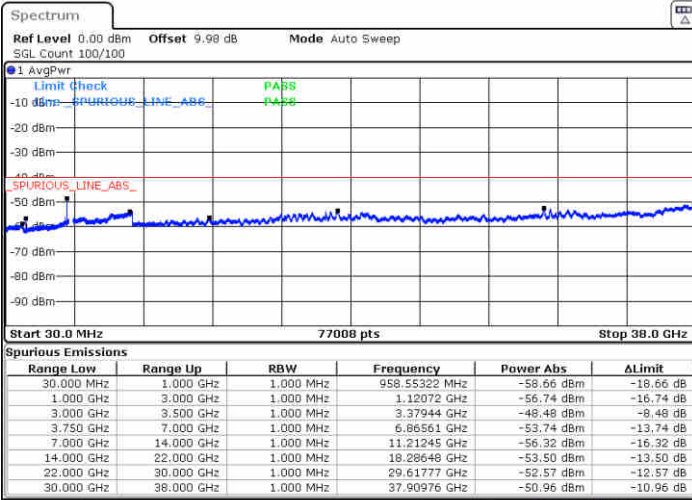

LTE Band 48 / 5MHz

64QAM

Lowest Channel / 1RB0

Middle Channel / 1RB0

Date: 3 AUG.2020 05:38:46