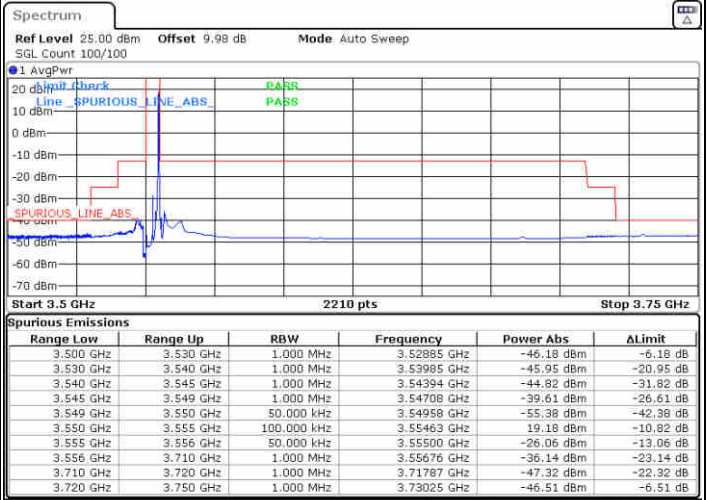

N/A

Date: 31.JUL.2020 19:32:21

LTE Band 48 / 20MHz

16QAM

Highest Channel / 1RB0

Highest Channel / 1RBmax

Date: 2.AUG.2020 23:38:42

Date: 2.AUG.2020 23:44:40

Highest Channel / FullIRB

N/A

Date: 2.AUG.2020 23:32:16

LTE Band 48 / 5MHz

64QAM

Lowest Channel / 1RB0

Lowest Channel / 1RBmax

Date: 3.AUG.2020 03:43:22

Date: 3.AUG.2020 03:51:20

Lowest Channel / FullIRB

N/A

Date: 3.AUG.2020 03:41:27

LTE Band 48 / 5MHz

64QAM

Middle Channel / 1RB0

Middle Channel / 1RBmax