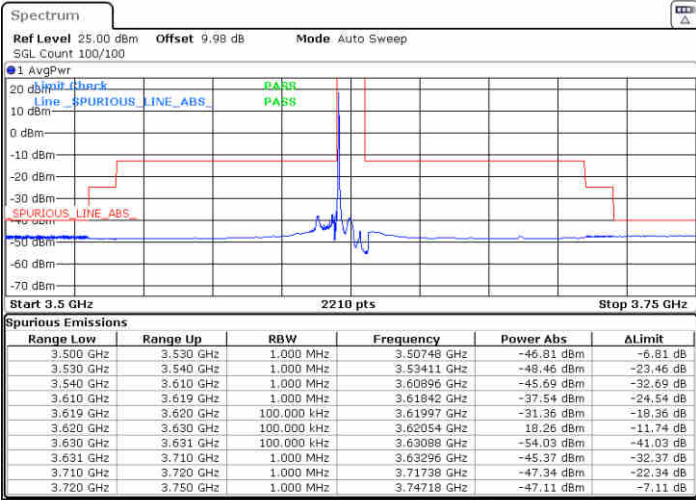

LTE Band 48 / 10MHz

64QAM

MiddleChannel / 1RB0

Middle Channel / 1RBmax

Date: 3.AUG.2020 02:05:59

Date: 3.AUG.2020 02:14:40