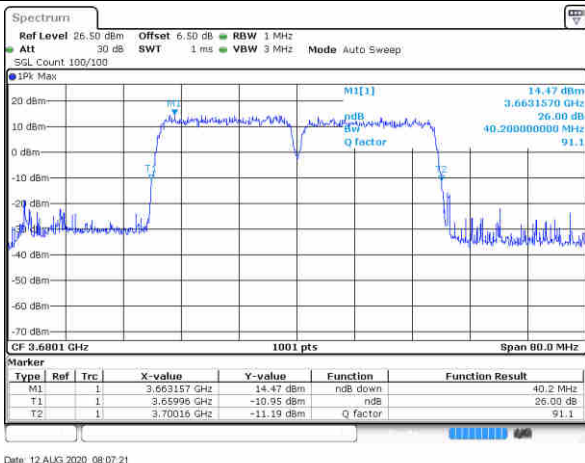

Highest Channel / 15MHz+20MHz

Date: 12 AUG 2020 07:13:49

Highest Channel / 20MHz+5MHz

Date: 12 AUG 2020 01:20:23

LTE Band 48C

QPSK

Lowest Channel / 20MHz+10MHz

Date: 12 AUG 2020 05:35:38

Lowest Channel / 20MHz+15MHz

Date: 12 AUG 2020 08:25:35

Middle Channel / 20MHz+10MHz

Date: 12 AUG 2020 05:57:01

Middle Channel / 20MHz+15MHz

Date: 12 AUG 2020 08:35:35

Highest Channel / 20MHz+10MHz

Date: 12 AUG 2020 05:57:44

Highest Channel / 20MHz+15MHz

Date: 12 AUG 2020 08:51:00

LTE Band 48C

QPSK

Lowest Channel / 20MHz+20MHz

N/A

Date: 12 AUG 2020 08:21:29

Middle Channel / 20MHz+20MHz

N/A

Date: 12 AUG 2020 08:11:24

Highest Channel / 20MHz+20MHz

N/A

Date: 12 AUG 2020 08:07:21

LTE Band 48C

16QAM

Lowest Channel / 5MHz+20MHz