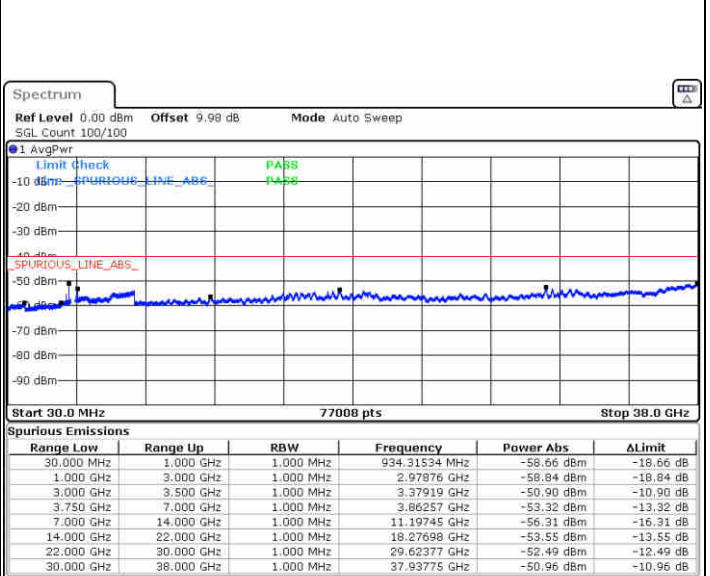

Highest Channel / 1RB0

N/A

Date: 3 AUG.2020 06:21:32

LTE Band 48 / 5MHz

16QAM

Lowest Channel / 1RB0

Middle Channel / 1RB0

Date: 3 AUG.2020 05:40:33

Date: 3 AUG.2020 05:44:13

Highest Channel / 1RB0

N/A

Date: 3 AUG.2020 05:48:25

LTE Band 48 / 10MHz

16QAM

Lowest Channel / 1RB0

Date: 3 AUG.2020 05:56:28

MiddleChannel / 1RB0

Date: 3 AUG.2020 05:52:44

Highest Channel / 1RB0

Date: 3 AUG.2020 06:00:28

N/A

LTE Band 48 / 15MHz

16QAM

Lowest Channel / 1RB0