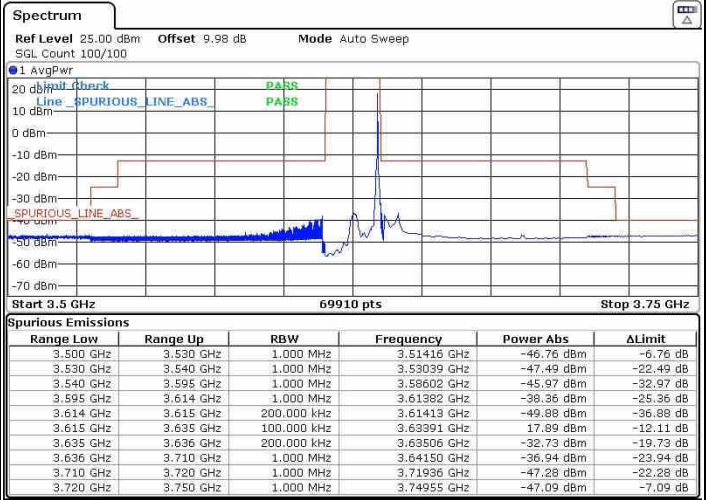

Date: 3.AUG.2020 01:16:51

Highest Channel / FullIRB

N/A

Date: 3.AUG.2020 01:28:45

LTE Band 48 / 20MHz

64QAM

Lowest Channel / 1RB0

Lowest Channel / 1RBmax

Date: 2.AUG.2020 23:14:59

Date: 2.AUG.2020 23:22:13

Lowest Channel / FullIRB

N/A

Date: 2.AUG.2020 23:13:19

LTE Band 48 / 20MHz

64QAM

Middle Channel / 1RB0

Middle Channel / 1RBmax

Date: 31.JUL.2020 19:25:02

Date: 31.JUL.2020 19:10:49

Middle Channel / FullIRB

N/A

Date: 31.JUL.2020 19:26:55

LTE Band 48 / 20MHz

64QAM

Highest Channel / 1RB0

Highest Channel / 1RBmax

Date: 2.AUG.2020 23:37:18

Date: 2.AUG.2020 23:45:36

Highest Channel / FullIRB

N/A

Date: 2.AUG.2020 23:35:00

Conducted Spurious Emission