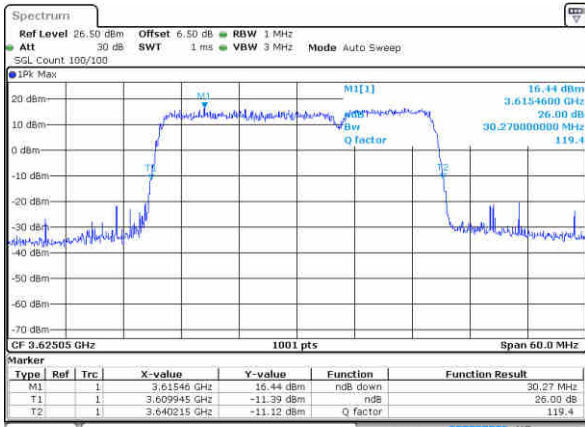

Middle Channel / 20MHz+10MHz

Date: 12 AUG 2020 05:57:01