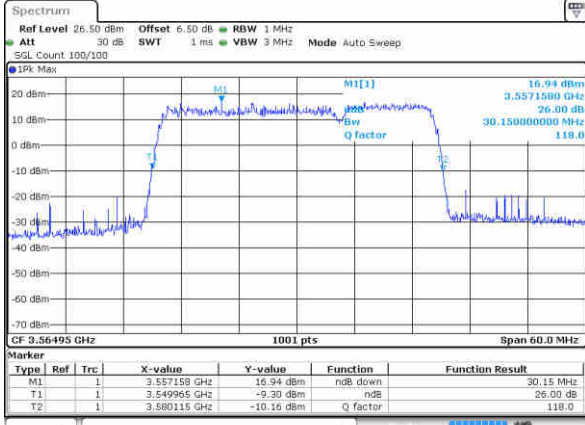

Middle Channel / 10MHz+20MHz

Date: 12 AUG 2020 02:43:56

Highest Channel / 5MHz+20MHz

Date: 12 AUG 2020 00:20:45

Highest Channel / 10MHz+20MHz

Date: 12 AUG 2020 05:34:43

LTE Band 48C

QPSK

Highest Channel / 15MHz+20MHz

Date: 12 AUG 2020 07:13:49

Highest Channel / 20MHz+5MHz

Date: 12 AUG 2020 01:20:23

LTE Band 48C

QPSK

Lowest Channel / 20MHz+10MHz

Date: 12 AUG 2020 05:35:38

Lowest Channel / 20MHz+15MHz

Date: 12 AUG 2020 08:25:35

Middle Channel / 20MHz+10MHz

Date: 12 AUG 2020 05:57:01

Middle Channel / 20MHz+15MHz

Date: 12 AUG 2020 08:35:35

Highest Channel / 20MHz+10MHz

Date: 12 AUG 2020 05:57:44

Highest Channel / 20MHz+15MHz

Date: 12 AUG 2020 08:51:00

LTE Band 48C

QPSK

Lowest Channel / 20MHz+20MHz

N/A

Date: 12 AUG 2020 08:21:29

Middle Channel / 20MHz+20MHz