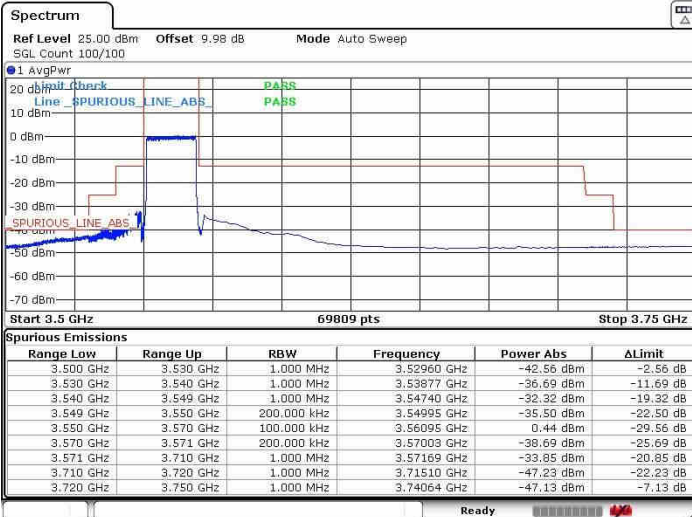

LTE Band 48 / 20MHz

16QAM

Lowest Channel / 1RB0

Lowest Channel / 1RBmax

Date: 2.AUG.2020 23:16:17

Date: 2.AUG.2020 23:20:31

Lowest Channel / FullIRB

N/A