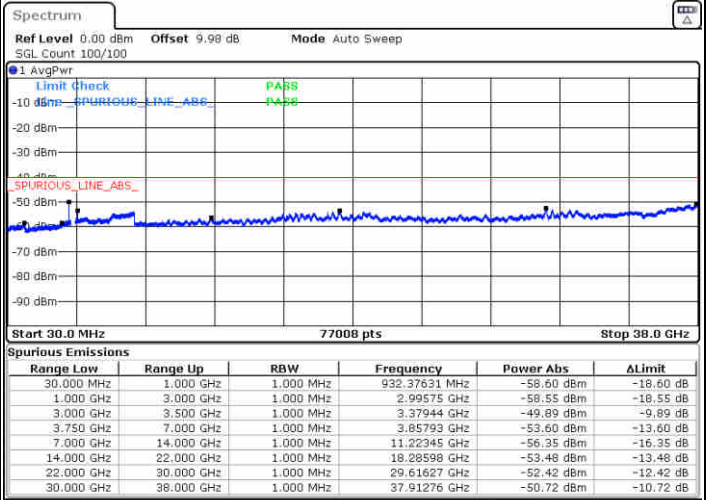

LTE Band 48 / 10MHz

64QAM

Lowest Channel / 1RB0

MiddleChannel / 1RB0

Date: 3 AUG.2020 05:55:20

Date: 3 AUG.2020 05:54:00

Highest Channel / 1RB0

N/A

Date: 3 AUG.2020 06:01:38

LTE Band 48 / 15MHz

64QAM

Lowest Channel / 1RB0

Middle Channel / 1RB0

Date: 3 AUG.2020 06:09:10

Date: 3 AUG.2020 06:03:14

Highest Channel / 1RB0

N/A

Date: 3 AUG.2020 06:10:17

LTE Band 48 / 20MHz

64QAM

Lowest Channel / 1RB0

Middle Channel / 1RB0

Date: 3 AUG.2020 06:18:03

Date: 3 AUG.2020 06:16:45