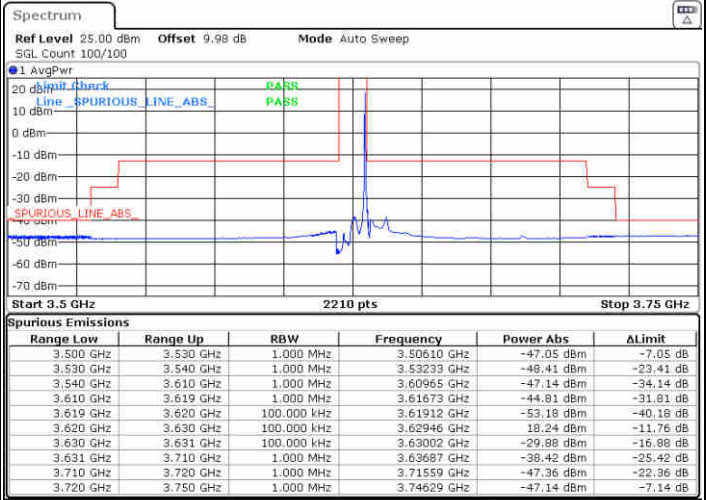

LTE Band 48 / 10MHz

64QAM

MiddleChannel / 1RB0

Middle Channel / 1RBmax

Date: 3.AUG.2020 02:05:59

Date: 3.AUG.2020 02:14:40