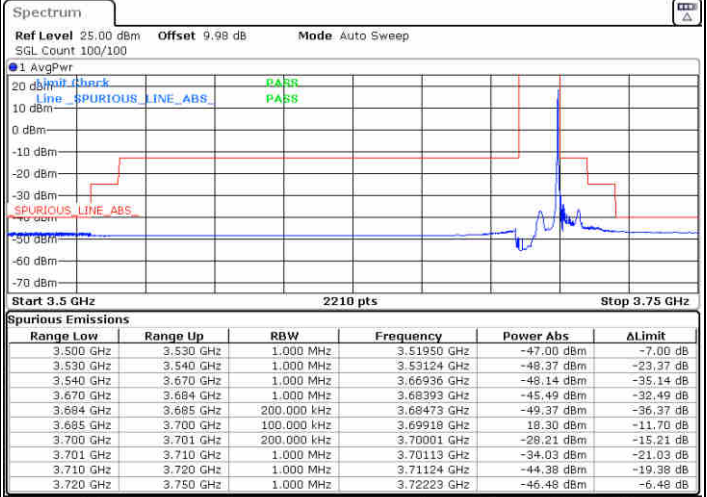

Middle Channel / FullIRB

N/A

Date: 31.JUL.2020 19:43:37

LTE Band 48 / 15MHz

64QAM

Highest Channel / 1RB0

Highest Channel / 1RBmax

Date: 3.AUG.2020 01:18:59

Date: 3.AUG.2020 01:16:51

Highest Channel / FullIRB

N/A

Date: 3.AUG.2020 01:28:45

LTE Band 48 / 20MHz

64QAM

Lowest Channel / 1RB0

Lowest Channel / 1RBmax