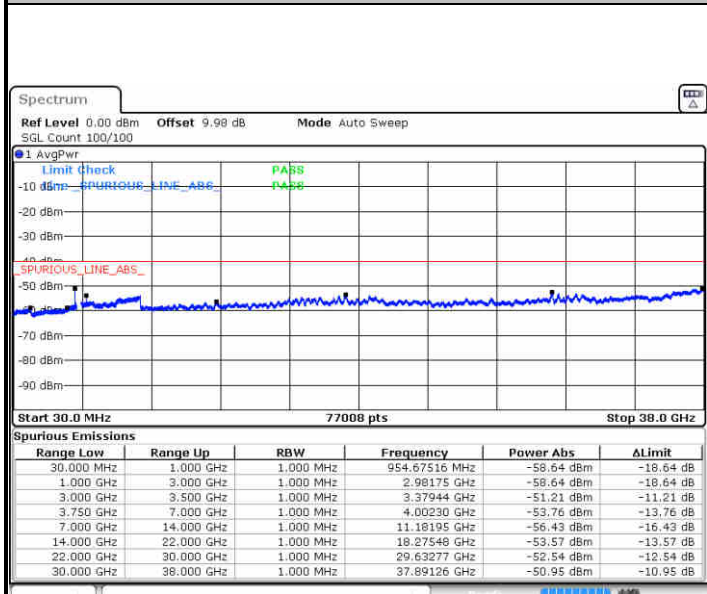

Highest Channel / 1RB0

Highest Channel / 1RBmax

Date: 2.AUG.2020 23:37:18

Date: 2.AUG.2020 23:45:36

Highest Channel / FullIRB

N/A

Date: 2.AUG.2020 23:35:00

Conducted Spurious Emission

LTE Band 48 / 10MHz

QPSK

Lowest Channel / 1RB0

Date: 3 AUG.2020 05:57:43

MiddleChannel / 1RB0

Date: 3 AUG.2020 05:51:44

Highest Channel / 1RB0

Date: 3 AUG.2020 05:59:18

N/A

LTE Band 48 / 15MHz

QPSK

Lowest Channel / 1RB0

Date: 3 AUG.2020 06:06:23

Middle Channel / 1RB0

Date: 3 AUG.2020 06:05:17

Highest Channel / 1RB0