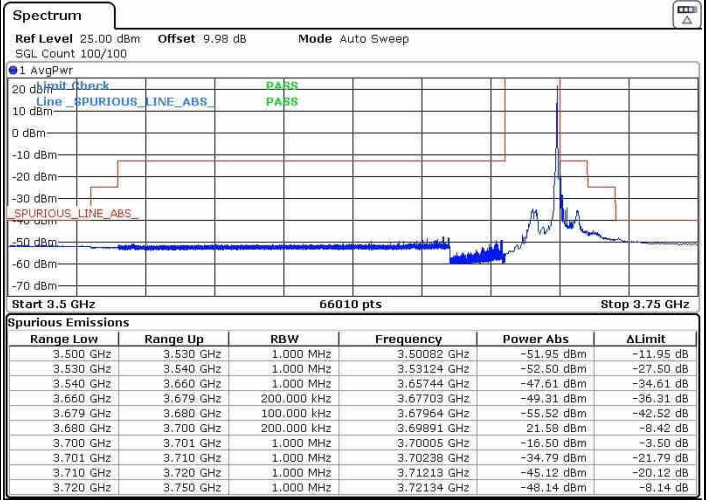

N/A

Date: 31.JUL.2020 19:32:21

LTE Band 48 / 20MHz

16QAM

Highest Channel / 1RB0

Highest Channel / 1RBmax

Date: 2.AUG.2020 23:38:42

Date: 2.AUG.2020 23:44:40

Highest Channel / FullIRB

N/A

Date: 2.AUG.2020 23:32:16

LTE Band 48 / 5MHz

64QAM

Lowest Channel / 1RB0

Lowest Channel / 1RBmax

Date: 3.AUG.2020 03:43:22