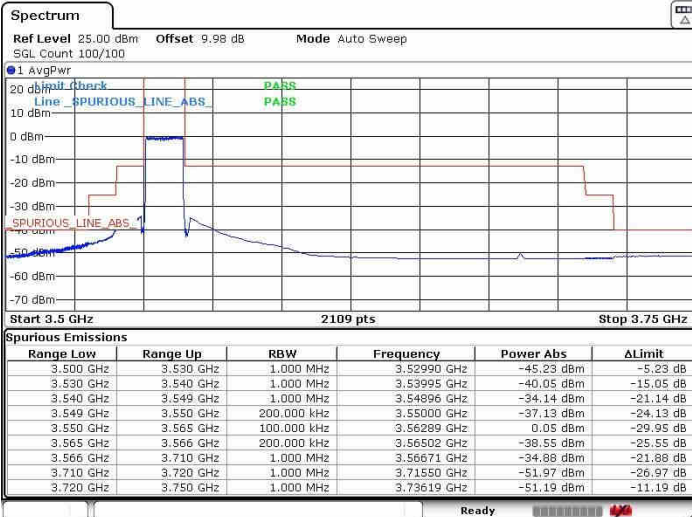

Lowest Channel / FullIRB

N/A

Date: 31.JUL.2020 20:30:23