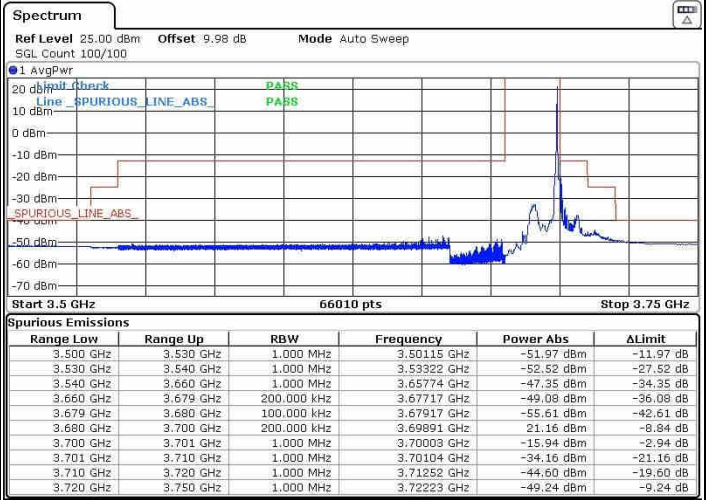

Date: 2.AUG.2020 23:14:59

Date: 2.AUG.2020 23:22:13

Lowest Channel / FullIRB

N/A

Date: 2.AUG.2020 23:13:19

LTE Band 48 / 20MHz

64QAM

Middle Channel / 1RB0

Middle Channel / 1RBmax

Date: 31.JUL.2020 19:25:02

Date: 31.JUL.2020 19:10:49

Middle Channel / FullIRB

N/A

Date: 31.JUL.2020 19:26:55

LTE Band 48 / 20MHz

64QAM

Highest Channel / 1RB0

Highest Channel / 1RBmax

Date: 2.AUG.2020 23:37:18

Date: 2.AUG.2020 23:45:36

Highest Channel / FullIRB

N/A

Date: 2.AUG.2020 23:35:00

Conducted Spurious Emission

LTE Band 48 / 10MHz

QPSK

Lowest Channel / 1RB0

Date: 3 AUG.2020 05:57:43

MiddleChannel / 1RB0

Date: 3 AUG.2020 05:51:44

Highest Channel / 1RB0

Date: 3 AUG.2020 05:59:18