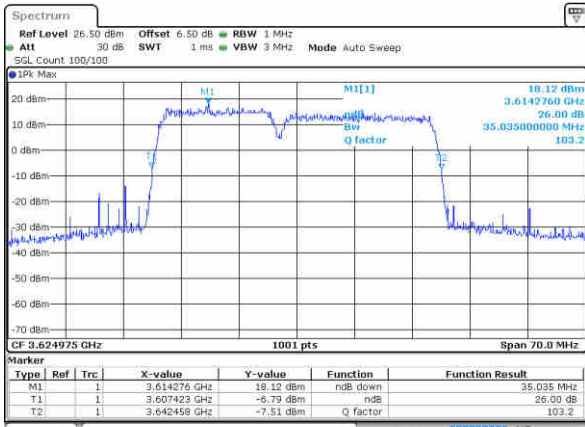

Middle Channel / 15MHz+20MHz

Date: 12 AUG 2020 07:07:48