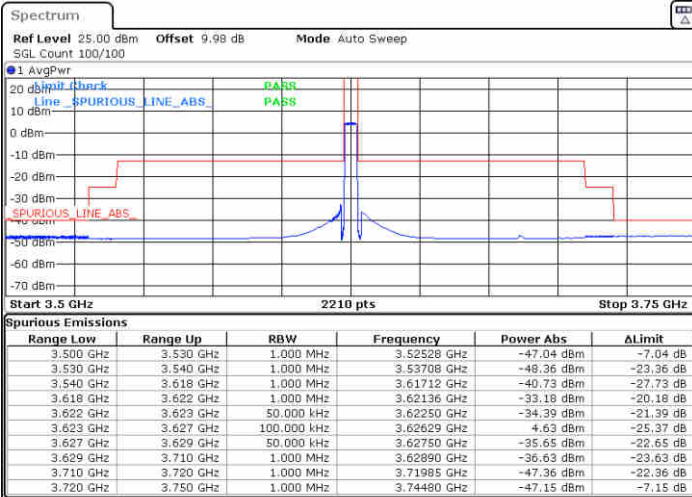

Middle Channel / FullIRB

N/A

Date: 3.AUG.2020 02:54:50