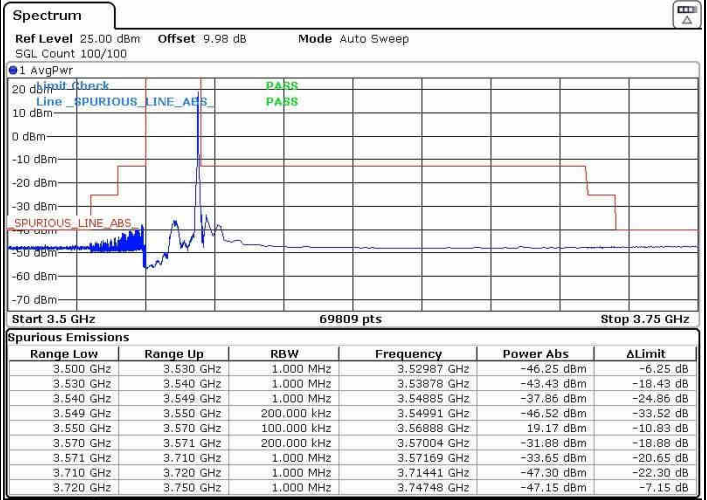

Middle Channel / FullIRB

N/A

Date: 31.JUL.2020 19:43:37

LTE Band 48 / 15MHz

64QAM

Highest Channel / 1RB0

Highest Channel / 1RBmax

Date: 3.AUG.2020 01:18:59

Date: 3.AUG.2020 01:16:51

Highest Channel / FullIRB

N/A

Date: 3.AUG.2020 01:28:45

LTE Band 48 / 20MHz

64QAM

Lowest Channel / 1RB0

Lowest Channel / 1RBmax

Date: 2.AUG.2020 23:14:59

Date: 2.AUG.2020 23:22:13

Lowest Channel / FullIRB

N/A

Date: 2.AUG.2020 23:13:19

LTE Band 48 / 20MHz

64QAM

Middle Channel / 1RB0