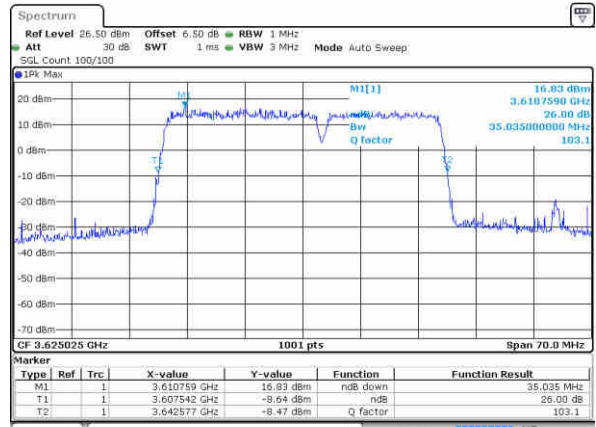

Highest Channel / 15MHz+20MHz

Date: 12 AUG 2020 07:13:49

Highest Channel / 20MHz+5MHz

Date: 12 AUG 2020 01:20:23

LTE Band 48C

QPSK

Lowest Channel / 20MHz+10MHz

Date: 12 AUG 2020 05:35:38

Lowest Channel / 20MHz+15MHz

Date: 12 AUG 2020 08:25:35

Middle Channel / 20MHz+10MHz

Date: 12 AUG 2020 05:57:01

Middle Channel / 20MHz+15MHz

Date: 12 AUG 2020 08:35:35

Highest Channel / 20MHz+10MHz

Date: 12 AUG 2020 05:57:44

Highest Channel / 20MHz+15MHz

Date: 12 AUG 2020 08:51:00

LTE Band 48C

QPSK

Lowest Channel / 20MHz+20MHz

N/A

Date: 12 AUG 2020 08:21:29

Middle Channel / 20MHz+20MHz