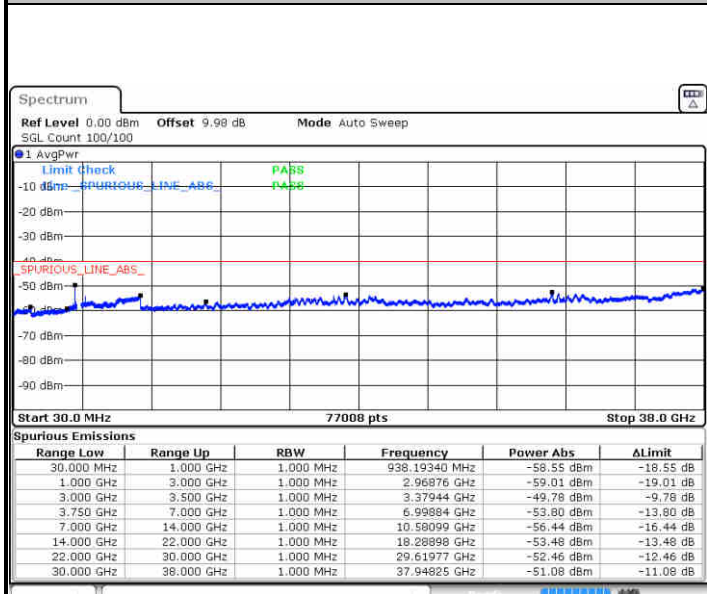

LTE Band 48 / 10MHz

QPSK

Lowest Channel / 1RB0

Date: 3 AUG.2020 05:57:43

MiddleChannel / 1RB0

Date: 3 AUG.2020 05:51:44

Highest Channel / 1RB0

Date: 3 AUG.2020 05:59:18

N/A

LTE Band 48 / 15MHz

QPSK

Lowest Channel / 1RB0

Date: 3 AUG.2020 06:06:23

Middle Channel / 1RB0

Date: 3 AUG.2020 06:05:17

Highest Channel / 1RB0

Date: 3 AUG.2020 06:12:37

N/A

LTE Band 48 / 20MHz

QPSK

Lowest Channel / 1RB0

Middle Channel / 1RB0

Date: 3 AUG.2020 06:20:19

Date: 3 AUG.2020 06:13:59