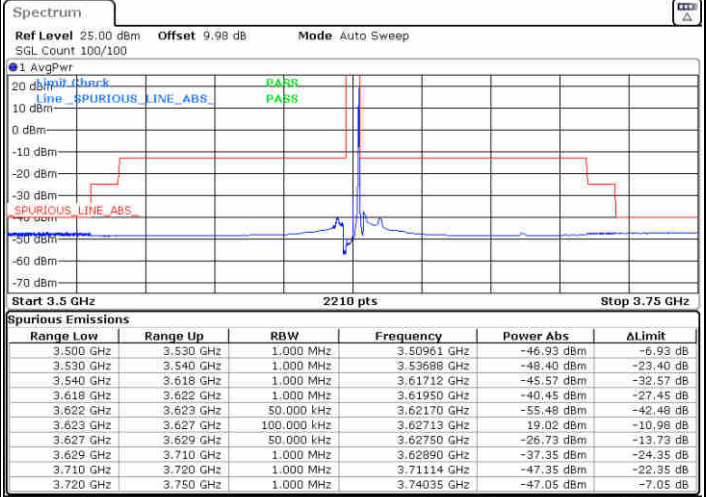

Highest Channel / FullIRB

N/A

Date: 2.AUG.2020 23:32:16

LTE Band 48 / 5MHz

64QAM

Lowest Channel / 1RB0

Lowest Channel / 1RBmax

Date: 3.AUG.2020 03:43:22

Date: 3.AUG.2020 03:51:20

Lowest Channel / FullIRB

N/A

Date: 3.AUG.2020 03:41:27

LTE Band 48 / 5MHz

64QAM

Middle Channel / 1RB0

Middle Channel / 1RBmax