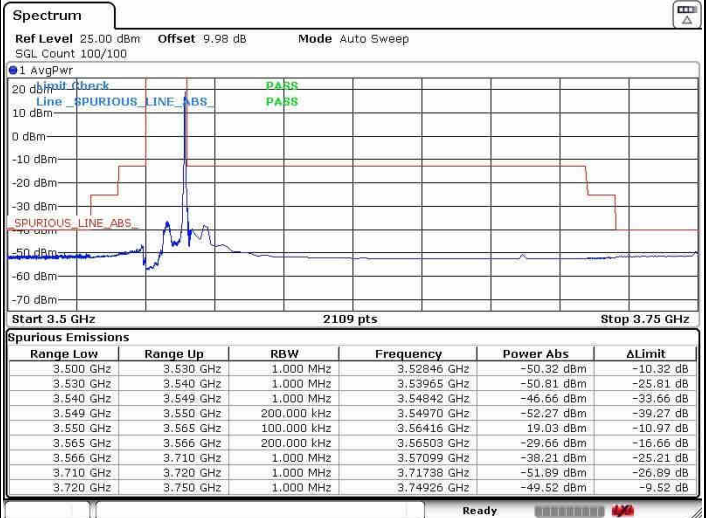

LTE Band 48 / 10MHz

64QAM

Highest Channel / 1RB0

Highest Channel / 1RBmax

Date: 3.AUG.2020 02:25:19

Date: 3.AUG.2020 02:17:23

Highest Channel / FullIRB

N/A

Date: 3.AUG.2020 02:26:47

LTE Band 48 / 15MHz

64QAM

Lowest Channel / 1RB0

Lowest Channel / 1RBmax

Date: 31.JUL.2020 20:26:59

Date: 31.JUL.2020 20:14:40

Lowest Channel / FullIRB

N/A

Date: 31.JUL.2020 20:30:23

LTE Band 48 / 15MHz

64QAM

Middle Channel / 1RB0

Middle Channel / 1RBmax

Date: 31.JUL.2020 19:44:43

Date: 31.JUL.2020 19:53:08

Middle Channel / FullIRB

N/A

Date: 31.JUL.2020 19:43:37

LTE Band 48 / 15MHz

64QAM

Highest Channel / 1RB0

Highest Channel / 1RBmax

Date: 3.AUG.2020 01:18:59