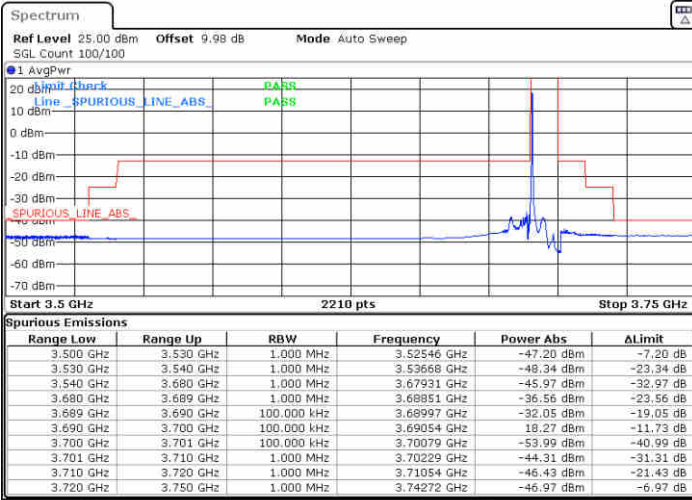

Lowest Channel / 1RB0

Lowest Channel / 1RBmax

Date: 3.AUG.2020 02:39:56

Date: 3.AUG.2020 02:47:18

Lowest Channel / FullIRB

N/A

Date: 3.AUG.2020 02:36:05

LTE Band 48 / 10MHz

64QAM

MiddleChannel / 1RB0

Middle Channel / 1RBmax

Date: 3.AUG.2020 02:05:59

Date: 3.AUG.2020 02:14:40

Middle Channel / FullIRB

N/A

Date: 3.AUG.2020 02:03:51

LTE Band 48 / 10MHz

64QAM

Highest Channel / 1RB0

Highest Channel / 1RBmax

Date: 3.AUG.2020 02:25:19

Date: 3.AUG.2020 02:17:23

Highest Channel / FullIRB

N/A