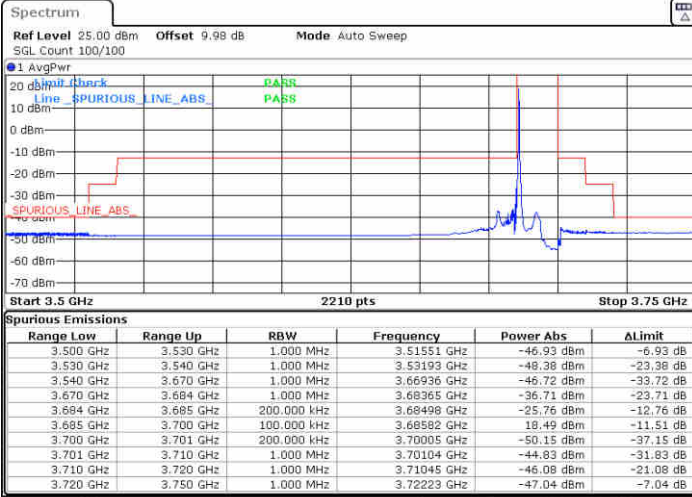

Middle Channel / FullIRB

N/A

Date: 31.JUL.2020 19:43:37

LTE Band 48 / 15MHz

64QAM

Highest Channel / 1RB0

Highest Channel / 1RBmax

Date: 3.AUG.2020 01:18:59

Date: 3.AUG.2020 01:16:51

Highest Channel / FullIRB

N/A

Date: 3.AUG.2020 01:28:45

LTE Band 48 / 20MHz

64QAM

Lowest Channel / 1RB0

Lowest Channel / 1RBmax