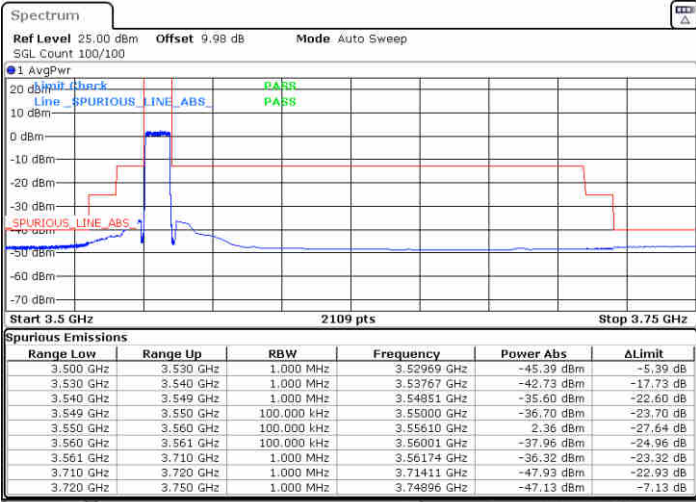

Highest Channel / 1RBmax

Date: 3.AUG.2020 03:20:28

Date: 3.AUG.2020 03:11:35

Highest Channel / FullIRB

N/A

Date: 3.AUG.2020 03:21:32

LTE Band 48 / 10MHz

64QAM

Lowest Channel / 1RB0

Lowest Channel / 1RBmax

Date: 3.AUG.2020 02:39:56

Date: 3.AUG.2020 02:47:18

Lowest Channel / FullIRB

N/A

Date: 3.AUG.2020 02:36:05

LTE Band 48 / 10MHz