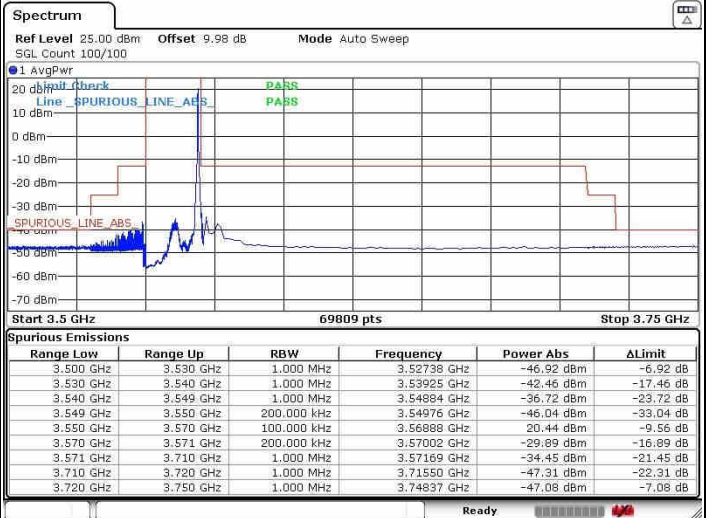

LTE Band 48 / 20MHz

16QAM

Lowest Channel / 1RB0

Lowest Channel / 1RBmax

Date: 2.AUG.2020 23:16:17

Date: 2.AUG.2020 23:20:31

Lowest Channel / FullIRB

N/A

Date: 2.AUG.2020 23:10:02

LTE Band 48 / 20MHz

16QAM

Middle Channel / 1RB0

Middle Channel / 1RBmax

Date: 31.JUL.2020 19:23:17

Date: 31.JUL.2020 19:13:29

Middle Channel / FullIRB