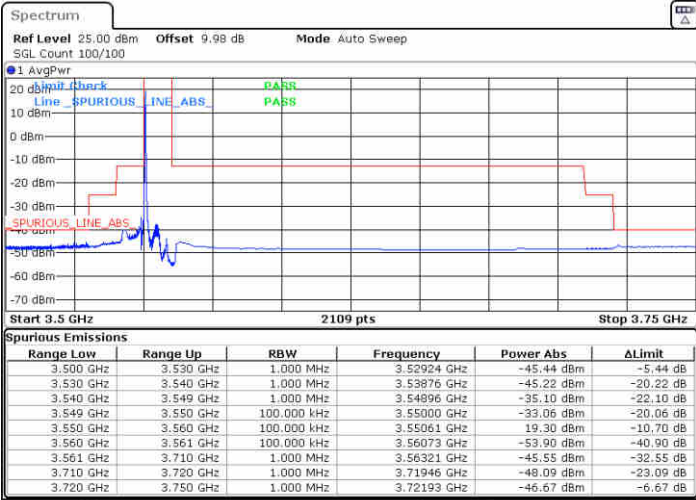

Highest Channel / 1RBmax

Date: 3.AUG.2020 03:20:28

Date: 3.AUG.2020 03:11:35

Highest Channel / FullIRB

N/A

Date: 3.AUG.2020 03:21:32

LTE Band 48 / 10MHz

64QAM

Lowest Channel / 1RB0

Lowest Channel / 1RBmax

Date: 3.AUG.2020 02:39:56

Date: 3.AUG.2020 02:47:18

Lowest Channel / FullIRB

N/A

Date: 3.AUG.2020 02:36:05

LTE Band 48 / 10MHz