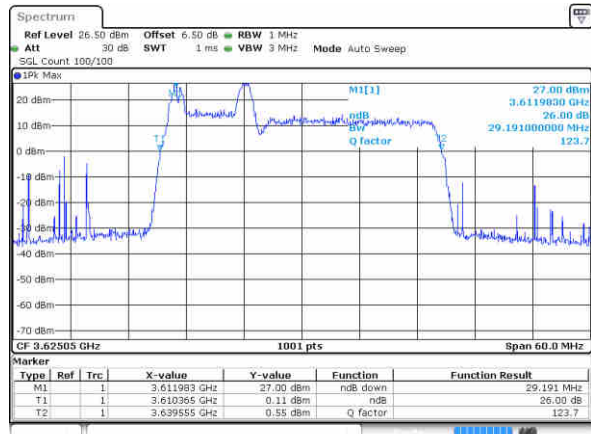

N/A

Date: 12 AUG 2020 08:11:24

Highest Channel / 20MHz+20MHz

N/A

Date: 12 AUG 2020 08:07:21

LTE Band 48C

16QAM

Lowest Channel / 5MHz+20MHz

Date: 11 AUG 2020 23:05:59

Lowest Channel / 10MHz+15MHz

Date: 12 AUG 2020 02:28:42

Middle Channel / 5MHz+20MHz

Date: 12 AUG 2020 00:10:03

Middle Channel / 10MHz+20MHz

Date: 12 AUG 2020 02:47:12

Highest Channel / 5MHz+20MHz

Date: 12 AUG 2020 00:20:14

Highest Channel / 10MHz+20MHz

Date: 12 AUG 2020 05:33:06

LTE Band 48C

16QAM

Lowest Channel / 10MHz+20MHz

Date: 12 AUG 2020 08:27:50

Lowest Channel / 15MHz+10MHz