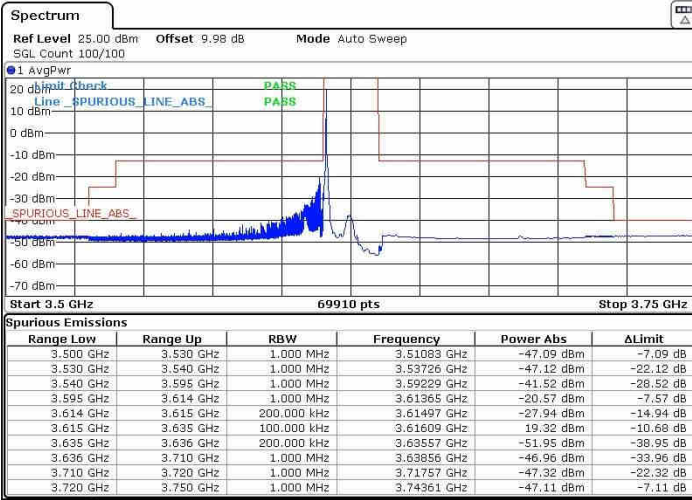

Date: 2.AUG.2020 23:10:02

LTE Band 48 / 20MHz

16QAM

Middle Channel / 1RB0

Middle Channel / 1RBmax

Date: 31.JUL.2020 19:23:17

Date: 31.JUL.2020 19:13:29

Middle Channel / FullIRB

N/A

Date: 31.JUL.2020 19:32:21

LTE Band 48 / 20MHz

16QAM

Highest Channel / 1RB0

Highest Channel / 1RBmax

Date: 2.AUG.2020 23:38:42

Date: 2.AUG.2020 23:44:40