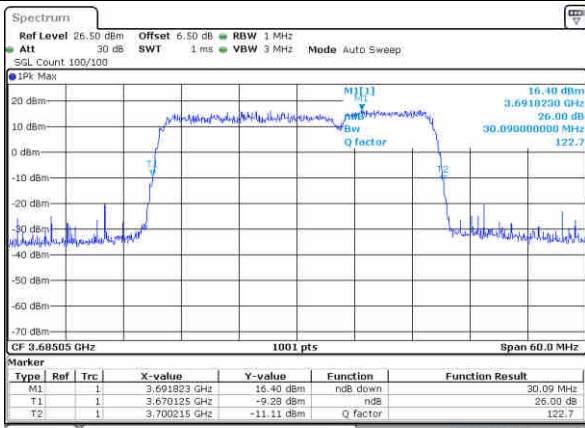

Highest Channel / 15MHz+20MHz

Date: 12 AUG 2020 07:13:49

Highest Channel / 20MHz+5MHz

Date: 12 AUG 2020 01:20:23

LTE Band 48C

QPSK

Lowest Channel / 20MHz+10MHz

Date: 12 AUG 2020 05:35:38

Lowest Channel / 20MHz+15MHz

Date: 12 AUG 2020 08:25:35

Middle Channel / 20MHz+10MHz

Date: 12 AUG 2020 05:57:01

Middle Channel / 20MHz+15MHz

Date: 12 AUG 2020 08:35:35

Highest Channel / 20MHz+10MHz

Date: 12 AUG 2020 05:57:44

Highest Channel / 20MHz+15MHz

Date: 12 AUG 2020 08:51:00

LTE Band 48C

QPSK

Lowest Channel / 20MHz+20MHz

N/A

Date: 12 AUG 2020 08:21:29

Middle Channel / 20MHz+20MHz