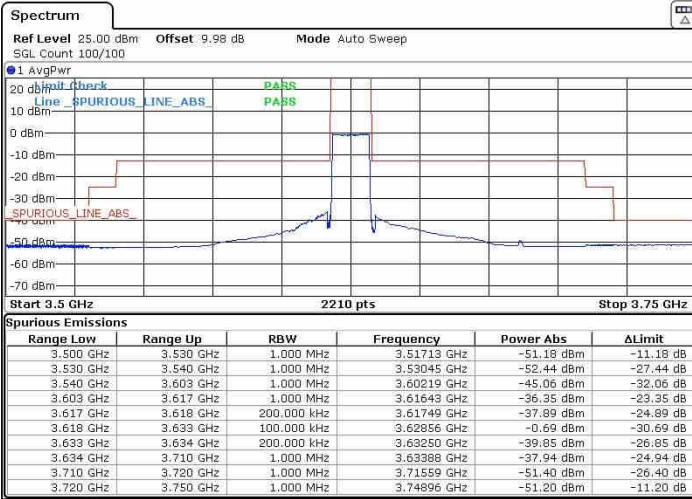

N/A

Date: 31.JUL.2020 20:30:23

LTE Band 48 / 15MHz

64QAM

Middle Channel / 1RB0

Middle Channel / 1RBmax

Date: 31.JUL.2020 19:44:43

Date: 31.JUL.2020 19:53:08

Middle Channel / FullIRB

N/A

Date: 31.JUL.2020 19:43:37

LTE Band 48 / 15MHz

64QAM

Highest Channel / 1RB0

Highest Channel / 1RBmax

Date: 3.AUG.2020 01:18:59