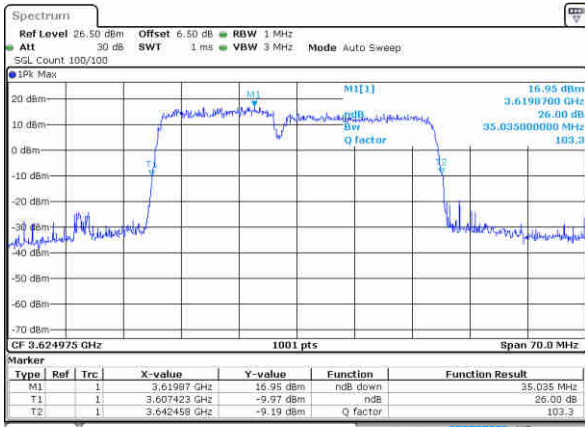

Middle Channel / 10MHz+20MHz

Date: 12 AUG 2020 02:43:56

Highest Channel / 5MHz+20MHz

Date: 12 AUG 2020 00:20:45

Highest Channel / 10MHz+20MHz

Date: 12 AUG 2020 05:34:43

LTE Band 48C

QPSK

Lowest Channel / 15MHz+20MHz

Date: 12 AUG 2020 08:25:28

Lowest Channel / 20MHz+5MHz

Date: 12 AUG 2020 08:32:24

Middle Channel / 15MHz+20MHz

Date: 12 AUG 2020 07:08:06

Middle Channel / 20MHz+5MHz

Date: 12 AUG 2020 01:08:56

Highest Channel / 15MHz+20MHz

Date: 12 AUG 2020 07:13:49

Highest Channel / 20MHz+5MHz

Date: 12 AUG 2020 01:20:23

LTE Band 48C

QPSK

Lowest Channel / 20MHz+10MHz

Date: 12 AUG 2020 05:35:38