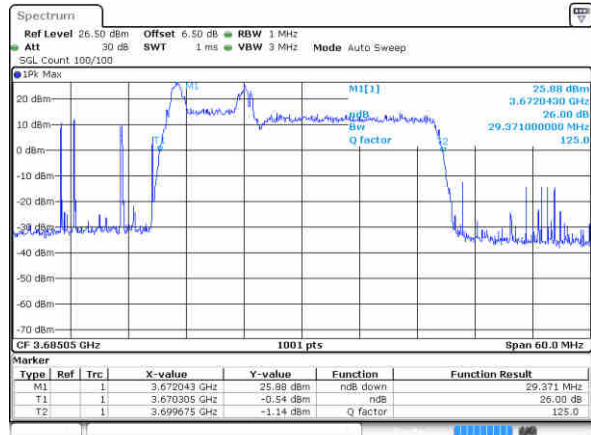

LTE Band 48C

QPSK

Lowest Channel / 5MHz+20MHz

Date: 11 AUG 2020 22:58:39

Lowest Channel / 10MHz+20MHz

Date: 12 AUG 2020 02:27:01

Middle Channel / 5MHz+20MHz

Date: 12 AUG 2020 00:09:41

Middle Channel / 10MHz+20MHz

Date: 12 AUG 2020 02:43:56

Highest Channel / 5MHz+20MHz

Date: 12 AUG 2020 00:20:45

Highest Channel / 10MHz+20MHz

Date: 12 AUG 2020 05:34:43

LTE Band 48C

QPSK

Lowest Channel / 15MHz+20MHz

Date: 12 AUG 2020 08:25:28

Lowest Channel / 20MHz+5MHz

Date: 12 AUG 2020 08:32:24

Middle Channel / 15MHz+20MHz

Date: 12 AUG 2020 07:08:06

Middle Channel / 20MHz+5MHz

Date: 12 AUG 2020 01:08:56

Highest Channel / 15MHz+20MHz

Date: 12 AUG 2020 07:13:49

Highest Channel / 20MHz+5MHz

Date: 12 AUG 2020 01:20:23

LTE Band 48C

QPSK

Lowest Channel / 20MHz+10MHz

Date: 12 AUG 2020 05:35:38