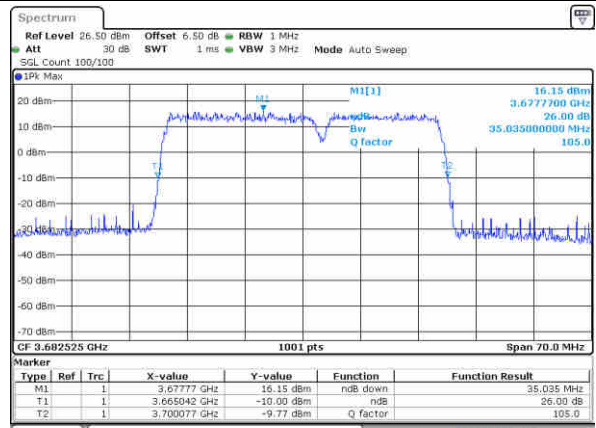

Highest Channel / 15MHz+20MHz

Date: 12 AUG 2020 07:13:49

Highest Channel / 20MHz+5MHz

Date: 12 AUG 2020 01:20:23

LTE Band 48C

QPSK

Lowest Channel / 20MHz+10MHz

Date: 12 AUG 2020 05:35:38

Lowest Channel / 20MHz+15MHz

Date: 12 AUG 2020 08:25:35

Middle Channel / 20MHz+10MHz

Date: 12 AUG 2020 05:57:01

Middle Channel / 20MHz+15MHz

Date: 12 AUG 2020 08:35:35

Highest Channel / 20MHz+10MHz

Date: 12 AUG 2020 05:57:44

Highest Channel / 20MHz+15MHz

Date: 12 AUG 2020 08:51:00

LTE Band 48C

QPSK

Lowest Channel / 20MHz+20MHz

N/A

Date: 12 AUG 2020 08:21:29

Middle Channel / 20MHz+20MHz