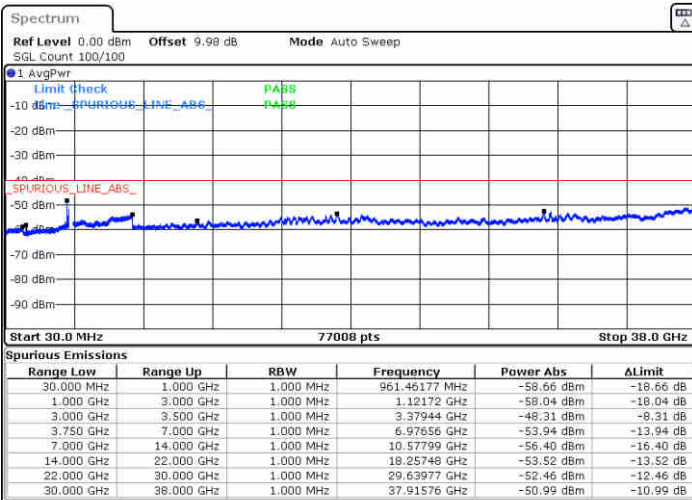

N/A

LTE Band 48 / 15MHz

QPSK

Lowest Channel / 1RB0

Date: 3 AUG.2020 06:06:23

Middle Channel / 1RB0

Date: 3 AUG.2020 06:05:17

Highest Channel / 1RB0

Date: 3 AUG.2020 06:12:37

N/A

LTE Band 48 / 20MHz

QPSK

Lowest Channel / 1RB0

Middle Channel / 1RB0

Date: 3 AUG.2020 06:20:19

Date: 3 AUG.2020 06:13:59

Highest Channel / 1RB0

N/A

Date: 3 AUG.2020 06:21:32

LTE Band 48 / 5MHz

16QAM

Lowest Channel / 1RB0

Middle Channel / 1RB0

Date: 3 AUG.2020 05:40:33