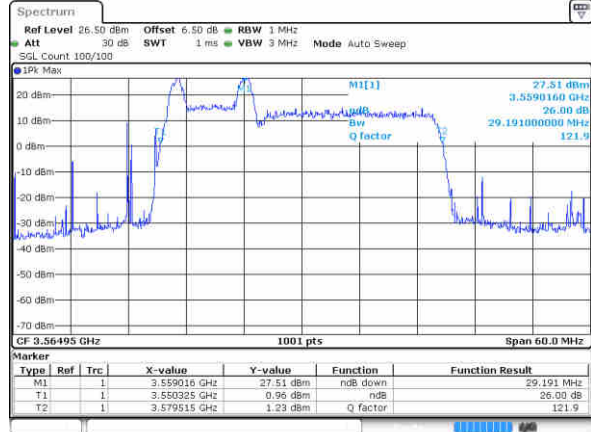

LTE Band 48C

QPSK

Lowest Channel / 5MHz+20MHz

Date: 11 AUG 2020 22:58:39

Lowest Channel / 10MHz+20MHz

Date: 12 AUG 2020 02:27:01

Middle Channel / 5MHz+20MHz

Date: 12 AUG 2020 00:09:41

Middle Channel / 10MHz+20MHz

Date: 12 AUG 2020 02:43:56

Highest Channel / 5MHz+20MHz

Date: 12 AUG 2020 00:20:45

Highest Channel / 10MHz+20MHz

Date: 12 AUG 2020 05:34:43

LTE Band 48C

QPSK