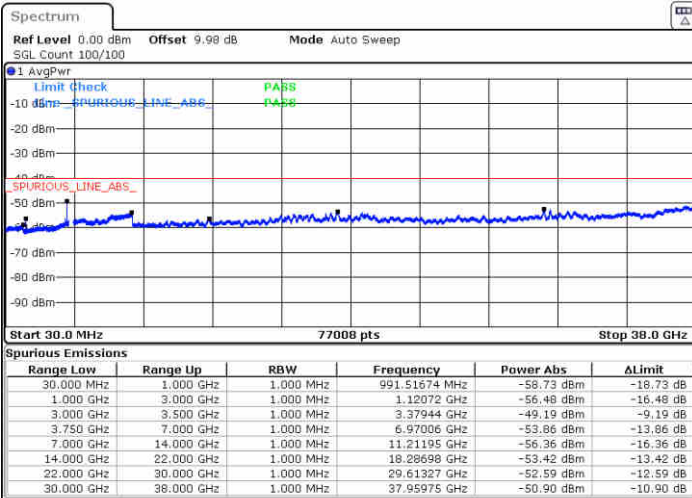

Highest Channel / 1RB0

N/A

Date: 3 AUG.2020 06:21:32

LTE Band 48 / 5MHz

16QAM

Lowest Channel / 1RB0

Middle Channel / 1RB0

Date: 3 AUG.2020 05:40:33

Date: 3 AUG.2020 05:44:13

Highest Channel / 1RB0

N/A

Date: 3 AUG.2020 05:48:25

LTE Band 48 / 10MHz

16QAM

Lowest Channel / 1RB0

Date: 3 AUG.2020 05:56:28