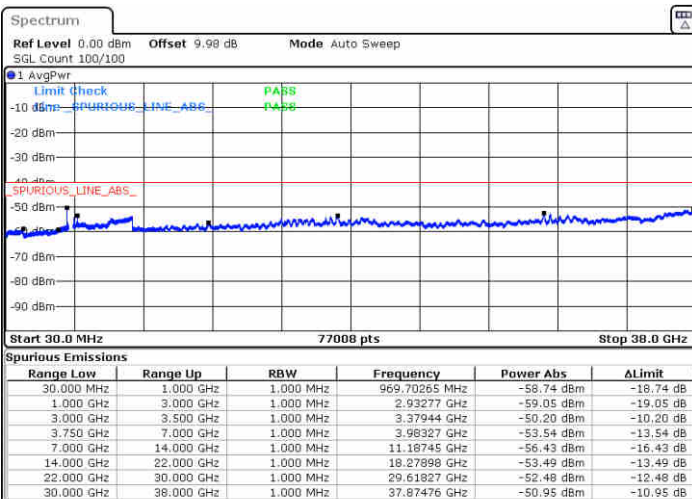

N/A

LTE Band 48 / 15MHz

QPSK

Lowest Channel / 1RB0

Date: 3 AUG.2020 06:06:23

Middle Channel / 1RB0

Date: 3 AUG.2020 06:05:17

Highest Channel / 1RB0

Date: 3 AUG.2020 06:12:37

N/A

LTE Band 48 / 20MHz

QPSK

Lowest Channel / 1RB0

Middle Channel / 1RB0

Date: 3 AUG.2020 06:20:19

Date: 3 AUG.2020 06:13:59

Highest Channel / 1RB0

N/A

Date: 3 AUG.2020 06:21:32

LTE Band 48 / 5MHz

16QAM

Lowest Channel / 1RB0

Middle Channel / 1RB0

Date: 3 AUG.2020 05:40:33