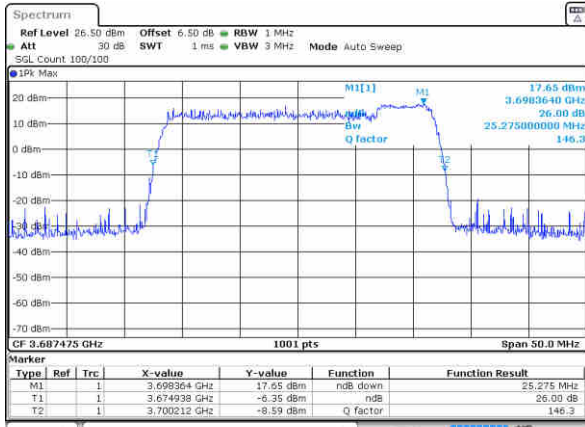

LTE Band 48C

QPSK

Lowest Channel / 5MHz+20MHz

Date: 11 AUG 2020 22:58:39

Lowest Channel / 10MHz+20MHz

Date: 12 AUG 2020 02:27:01

Middle Channel / 5MHz+20MHz

Date: 12 AUG 2020 00:09:41

Middle Channel / 10MHz+20MHz

Date: 12 AUG 2020 02:43:56

Highest Channel / 5MHz+20MHz

Date: 12 AUG 2020 00:20:45

Highest Channel / 10MHz+20MHz

Date: 12 AUG 2020 05:34:43

LTE Band 48C

QPSK

Lowest Channel / 15MHz+20MHz

Date: 12 AUG 2020 08:25:28

Lowest Channel / 20MHz+5MHz

Date: 12 AUG 2020 08:32:24

Middle Channel / 15MHz+20MHz

Date: 12 AUG 2020 07:08:06

Middle Channel / 20MHz+5MHz

Date: 12 AUG 2020 01:08:56

Highest Channel / 15MHz+20MHz

Date: 12 AUG 2020 07:13:49

Highest Channel / 20MHz+5MHz

Date: 12 AUG 2020 01:20:23

LTE Band 48C

QPSK

Lowest Channel / 20MHz+10MHz

Date: 12 AUG 2020 05:35:38