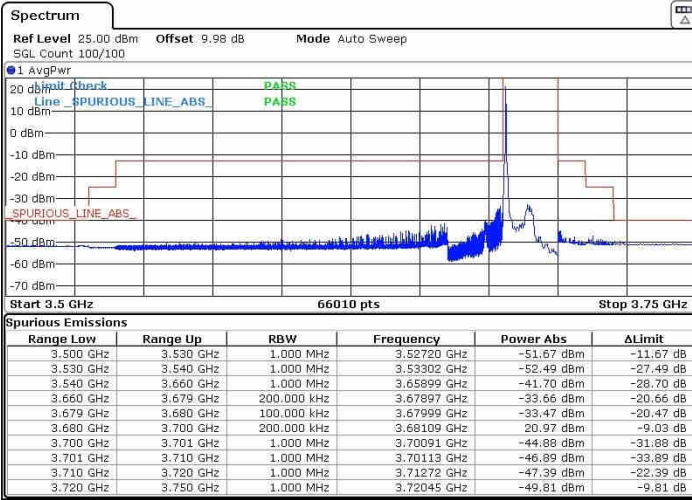

Date: 2.AUG.2020 23:14:59

Date: 2.AUG.2020 23:22:13

Lowest Channel / FullIRB

N/A

Date: 2.AUG.2020 23:13:19

LTE Band 48 / 20MHz

64QAM

Middle Channel / 1RB0

Middle Channel / 1RBmax

Date: 31.JUL.2020 19:25:02

Date: 31.JUL.2020 19:10:49

Middle Channel / FullIRB

N/A

Date: 31.JUL.2020 19:26:55

LTE Band 48 / 20MHz

64QAM

Highest Channel / 1RB0

Highest Channel / 1RBmax

Date: 2.AUG.2020 23:37:18

Date: 2.AUG.2020 23:45:36

Highest Channel / FullIRB

N/A

Date: 2.AUG.2020 23:35:00

Conducted Spurious Emission