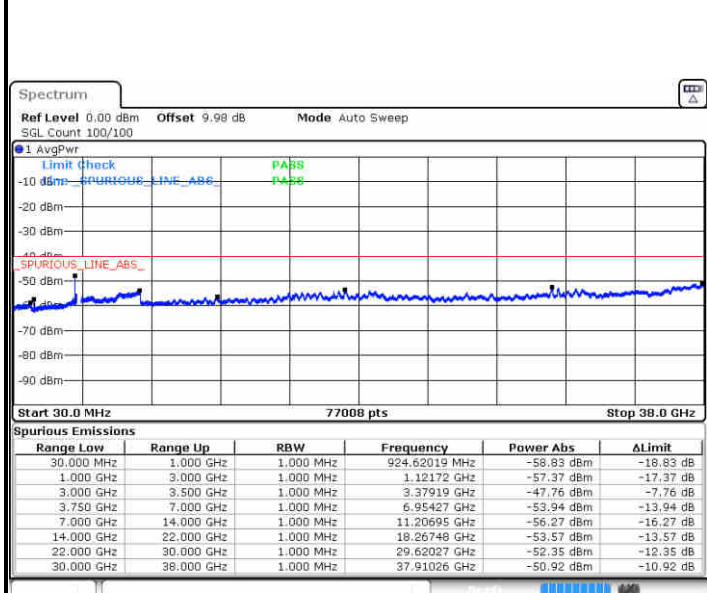

Highest Channel / 1RB0

Highest Channel / 1RBmax

Date: 2.AUG.2020 23:37:18

Date: 2.AUG.2020 23:45:36

Highest Channel / FullIRB

N/A

Date: 2.AUG.2020 23:35:00

Conducted Spurious Emission

LTE Band 48 / 10MHz

QPSK

Lowest Channel / 1RB0

Date: 3 AUG.2020 05:57:43

MiddleChannel / 1RB0

Date: 3 AUG.2020 05:51:44

Highest Channel / 1RB0

Date: 3 AUG.2020 05:59:18

N/A

LTE Band 48 / 15MHz

QPSK

Lowest Channel / 1RB0

Date: 3 AUG.2020 06:06:23

Middle Channel / 1RB0

Date: 3 AUG.2020 06:05:17

Highest Channel / 1RB0