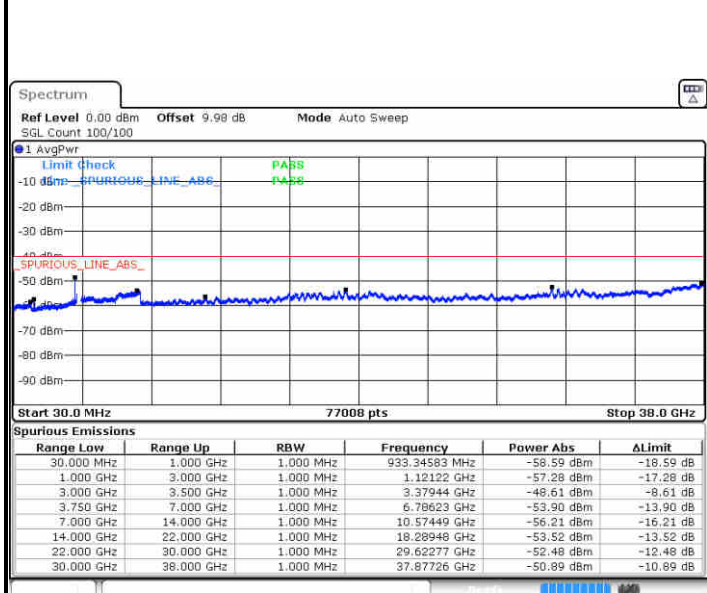

Middle Channel / 1RBmax

Date: 31.JUL.2020 19:25:02

Date: 31.JUL.2020 19:10:49

Middle Channel / FullIRB

N/A

Date: 31.JUL.2020 19:26:55

LTE Band 48 / 20MHz

64QAM

Highest Channel / 1RB0

Highest Channel / 1RBmax

Date: 2.AUG.2020 23:37:18

Date: 2.AUG.2020 23:45:36

Highest Channel / FullIRB

N/A

Date: 2.AUG.2020 23:35:00

Conducted Spurious Emission

LTE Band 48 / 10MHz

QPSK

Lowest Channel / 1RB0

Date: 3 AUG.2020 05:57:43

MiddleChannel / 1RB0

Date: 3 AUG.2020 05:51:44

Highest Channel / 1RB0

Date: 3 AUG.2020 05:59:18