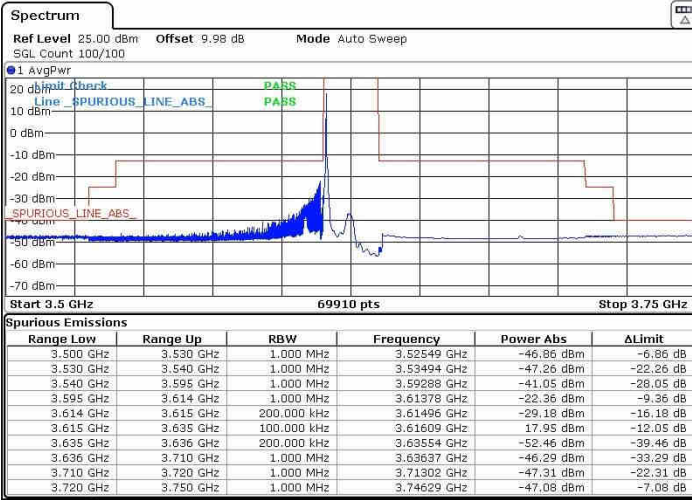

Date: 3.AUG.2020 01:16:51

Highest Channel / FullIRB

N/A

Date: 3.AUG.2020 01:28:45

LTE Band 48 / 20MHz

64QAM

Lowest Channel / 1RB0

Lowest Channel / 1RBmax

Date: 2.AUG.2020 23:14:59

Date: 2.AUG.2020 23:22:13

Lowest Channel / FullIRB

N/A

Date: 2.AUG.2020 23:13:19

LTE Band 48 / 20MHz

64QAM

Middle Channel / 1RB0

Middle Channel / 1RBmax

Date: 31.JUL.2020 19:25:02

Date: 31.JUL.2020 19:10:49

Middle Channel / FullIRB

N/A

Date: 31.JUL.2020 19:26:55

LTE Band 48 / 20MHz

64QAM