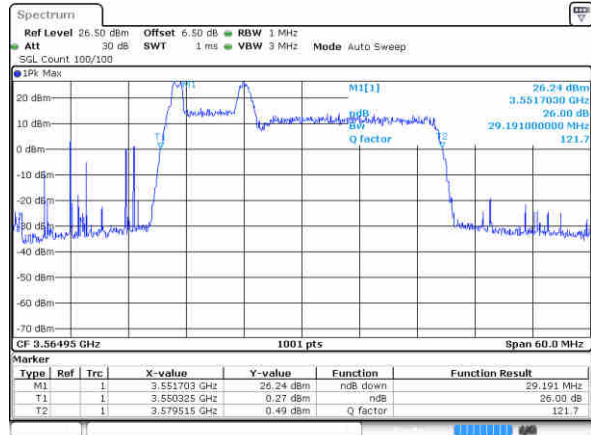

Lowest Channel / 10MHz+15MHz

Date: 12 AUG 2020 02:28:42