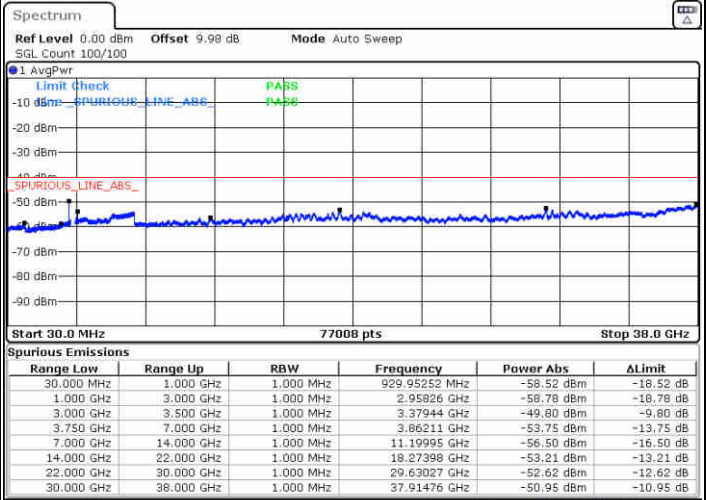

LTE Band 48 / 10MHz

64QAM

Lowest Channel / 1RB0

MiddleChannel / 1RB0

Date: 3 AUG.2020 05:55:20

Date: 3 AUG.2020 05:54:00

Highest Channel / 1RB0

N/A

Date: 3 AUG.2020 06:01:38

LTE Band 48 / 15MHz

64QAM

Lowest Channel / 1RB0

Middle Channel / 1RB0

Date: 3 AUG.2020 06:09:10

Date: 3 AUG.2020 06:03:14

Highest Channel / 1RB0