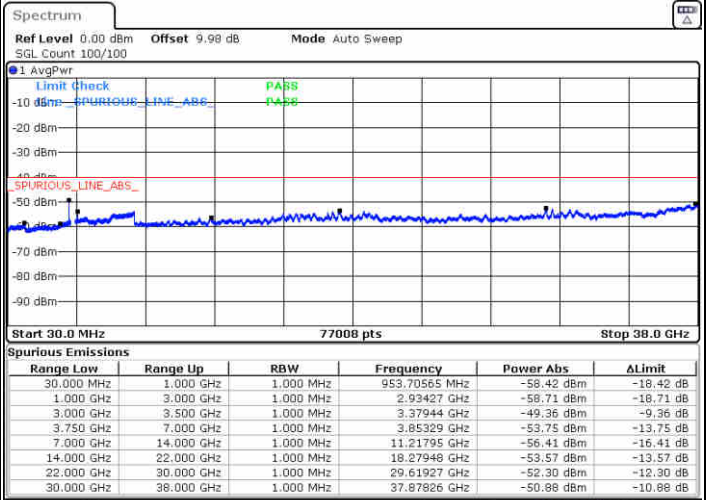

N/A

Date: 3 AUG.2020 06:10:17

LTE Band 48 / 20MHz

64QAM

Lowest Channel / 1RB0

Middle Channel / 1RB0

Date: 3 AUG.2020 06:18:03

Date: 3 AUG.2020 06:16:45