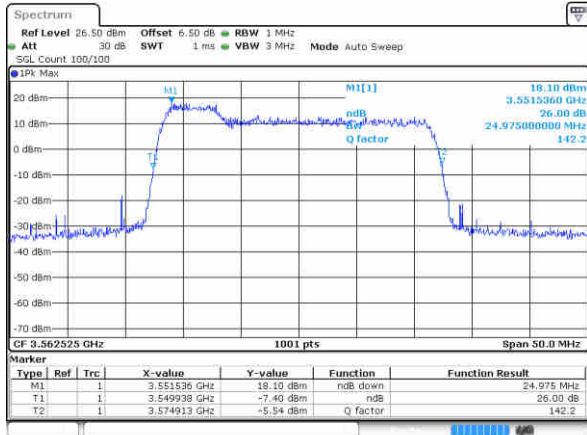

Highest Channel / 20MHz+15MHz

Date: 12 AUG 2020 08:51:00

LTE Band 48C

QPSK

Lowest Channel / 20MHz+20MHz

N/A

Date: 12 AUG 2020 08:21:29

Middle Channel / 20MHz+20MHz

N/A

Date: 12 AUG 2020 08:11:24

Highest Channel / 20MHz+20MHz

N/A

Date: 12 AUG 2020 08:07:21

LTE Band 48C

16QAM

Lowest Channel / 5MHz+20MHz