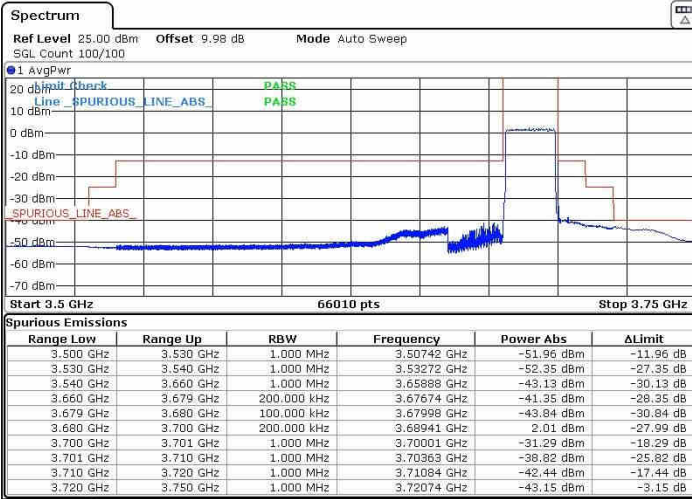

Middle Channel / 1RBmax

Date: 31.JUL.2020 19:25:02

Date: 31.JUL.2020 19:10:49

Middle Channel / FullIRB

N/A

Date: 31.JUL.2020 19:26:55

LTE Band 48 / 20MHz

64QAM

Highest Channel / 1RB0

Highest Channel / 1RBmax

Date: 2.AUG.2020 23:37:18

Date: 2.AUG.2020 23:45:36

Highest Channel / FullIRB

N/A

Date: 2.AUG.2020 23:35:00

Conducted Spurious Emission

LTE Band 48 / 10MHz

QPSK

Lowest Channel / 1RB0

Date: 3 AUG.2020 05:57:43

MiddleChannel / 1RB0

Date: 3 AUG.2020 05:51:44

Highest Channel / 1RB0

Date: 3 AUG.2020 05:59:18