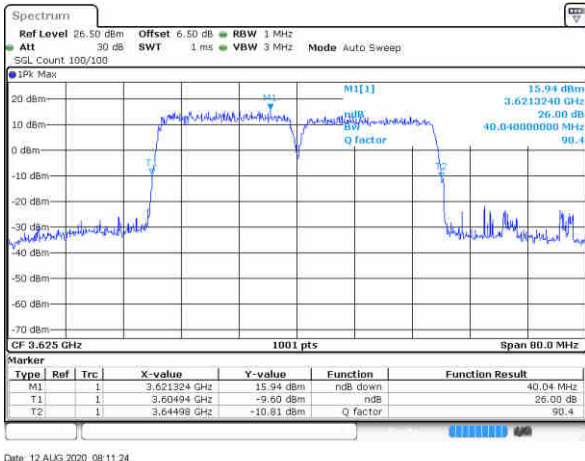

Highest Channel / 15MHz+20MHz

Date: 12 AUG 2020 07:13:49

Highest Channel / 20MHz+5MHz

Date: 12 AUG 2020 01:20:23

LTE Band 48C

QPSK

Lowest Channel / 20MHz+10MHz

Date: 12 AUG 2020 05:35:38

Lowest Channel / 20MHz+15MHz

Date: 12 AUG 2020 08:25:35

Middle Channel / 20MHz+10MHz

Date: 12 AUG 2020 05:57:01

Middle Channel / 20MHz+15MHz

Date: 12 AUG 2020 08:35:35

Highest Channel / 20MHz+10MHz

Date: 12 AUG 2020 05:57:44

Highest Channel / 20MHz+15MHz

Date: 12 AUG 2020 08:51:00

LTE Band 48C

QPSK

Lowest Channel / 20MHz+20MHz

N/A

Date: 12 AUG 2020 08:21:29

Middle Channel / 20MHz+20MHz

N/A

Date: 12 AUG 2020 08:11:24

Highest Channel / 20MHz+20MHz

N/A

Date: 12 AUG 2020 08:07:21

LTE Band 48C

16QAM

Lowest Channel / 5MHz+20MHz