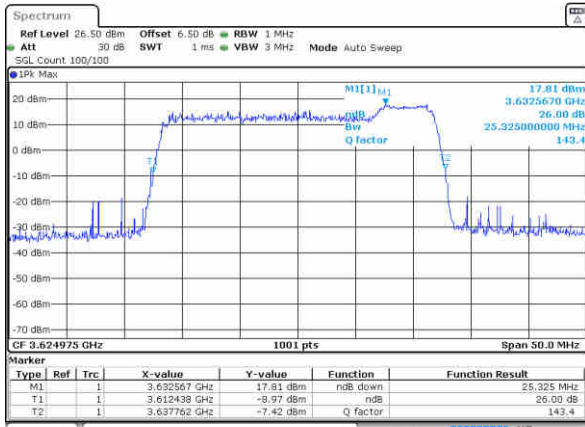

LTE Band 48C

QPSK

Lowest Channel / 5MHz+20MHz

Date: 11 AUG 2020 22:58:39

Lowest Channel / 10MHz+20MHz

Date: 12 AUG 2020 02:27:01

Middle Channel / 5MHz+20MHz

Date: 12 AUG 2020 00:09:41

Middle Channel / 10MHz+20MHz

Date: 12 AUG 2020 02:43:56

Highest Channel / 5MHz+20MHz

Date: 12 AUG 2020 00:20:45

Highest Channel / 10MHz+20MHz

Date: 12 AUG 2020 05:34:43

LTE Band 48C

QPSK

Lowest Channel / 15MHz+20MHz

Date: 12 AUG 2020 08:25:28

Lowest Channel / 20MHz+5MHz

Date: 12 AUG 2020 08:32:24

Middle Channel / 15MHz+20MHz

Date: 12 AUG 2020 07:08:06

Middle Channel / 20MHz+5MHz

Date: 12 AUG 2020 01:08:56

Highest Channel / 15MHz+20MHz

Date: 12 AUG 2020 07:13:49

Highest Channel / 20MHz+5MHz

Date: 12 AUG 2020 01:20:23

LTE Band 48C

QPSK

Lowest Channel / 20MHz+10MHz

Date: 12 AUG 2020 05:35:38