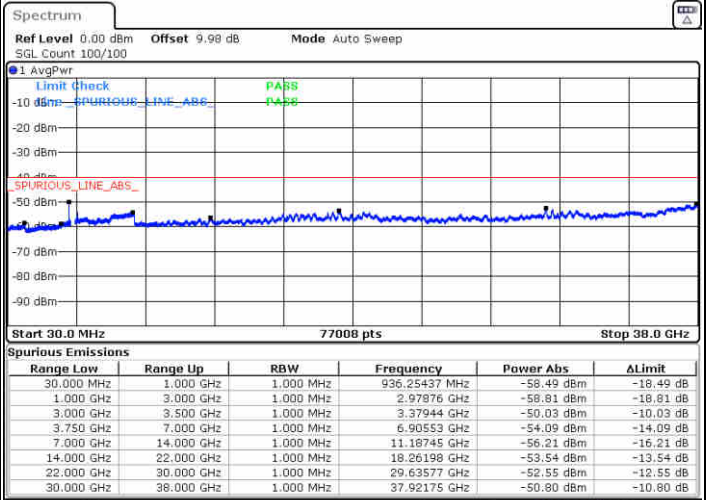

Middle Channel / 1RB0

Date: 3 AUG.2020 06:07:52

Date: 3 AUG.2020 06:04:14

Highest Channel / 1RB0

N/A

Date: 3 AUG.2020 06:11:25

LTE Band 48 / 20MHz

16QAM

Lowest Channel / 1RB0

Middle Channel / 1RB0

Date: 3 AUG.2020 06:19:09

Date: 3 AUG.2020 06:15:04

Highest Channel / 1RB0

N/A

Date: 3 AUG.2020 06:22:36

LTE Band 48 / 5MHz