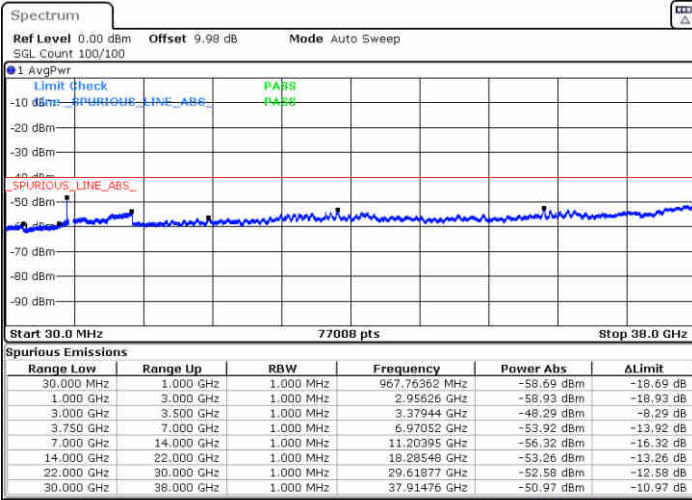

LTE Band 48 / 10MHz

64QAM

Lowest Channel / 1RB0

MiddleChannel / 1RB0

Date: 3 AUG.2020 05:55:20

Date: 3 AUG.2020 05:54:00

Highest Channel / 1RB0

N/A

Date: 3 AUG.2020 06:01:38

LTE Band 48 / 15MHz

64QAM

Lowest Channel / 1RB0

Middle Channel / 1RB0

Date: 3 AUG.2020 06:09:10

Date: 3 AUG.2020 06:03:14

Highest Channel / 1RB0

N/A

Date: 3 AUG.2020 06:10:17

LTE Band 48 / 20MHz

64QAM

Lowest Channel / 1RB0

Middle Channel / 1RB0

Date: 3 AUG.2020 06:18:03

Date: 3 AUG.2020 06:16:45