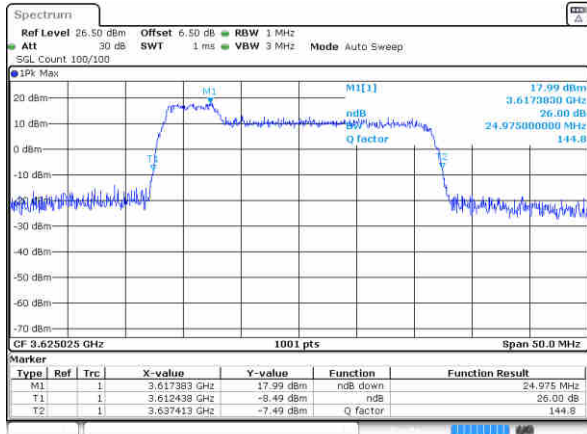

Mode	LTE Band 48C : 26dB BW(MHz)			
64QAM				
BW	5MHz+20MHz	10MHz+20MHz	15MHz+20MHz	20MHz+5MHz
Lowest CH	24.88	29.01	35.04	25.08
Middle CH	24.93	29.01	34.97	25.13
Highest CH	24.98	29.07	34.97	25.08
BW	20MHz+10MHz	20MHz+15MHz	20MHz+20MHz	N/A
Lowest CH	29.97	34.90	40.12	-
Middle CH	30.09	34.97	39.96	-
Highest CH	30.15	35.04	39.96	-

LTE Band 48C

QPSK

Lowest Channel / 5MHz+20MHz

Date: 11 AUG 2020 22:58:39

Lowest Channel / 10MHz+20MHz

Date: 12 AUG 2020 02:27:01

Middle Channel / 5MHz+20MHz

Date: 12 AUG 2020 00:09:41

Middle Channel / 10MHz+20MHz

Date: 12 AUG 2020 02:43:56

Highest Channel / 5MHz+20MHz

Date: 12 AUG 2020 00:20:45

Highest Channel / 10MHz+20MHz

Date: 12 AUG 2020 05:34:43

LTE Band 48C

QPSK