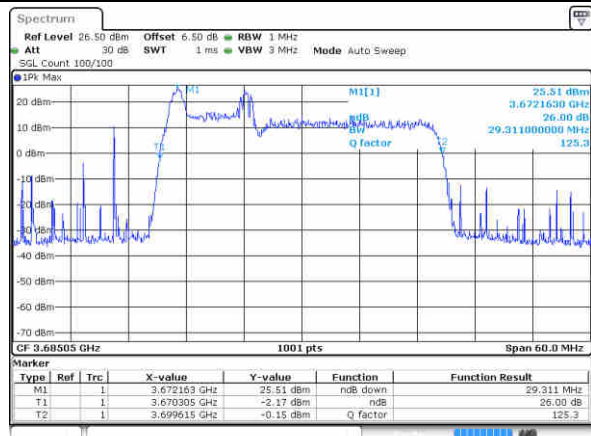

N/A

Date: 12 AUG 2020 08:11:24

Highest Channel / 20MHz+20MHz

N/A

Date: 12 AUG 2020 08:07:21

LTE Band 48C

16QAM

Lowest Channel / 5MHz+20MHz

Date: 11 AUG 2020 23:05:59

Lowest Channel / 10MHz+15MHz

Date: 12 AUG 2020 02:28:42

Middle Channel / 5MHz+20MHz

Date: 12 AUG 2020 00:10:03

Middle Channel / 10MHz+20MHz

Date: 12 AUG 2020 02:47:12

Highest Channel / 5MHz+20MHz

Date: 12 AUG 2020 00:20:14

Highest Channel / 10MHz+20MHz

Date: 12 AUG 2020 05:33:06

LTE Band 48C

16QAM

Lowest Channel / 10MHz+20MHz

Date: 12 AUG 2020 08:27:50

Lowest Channel / 15MHz+10MHz