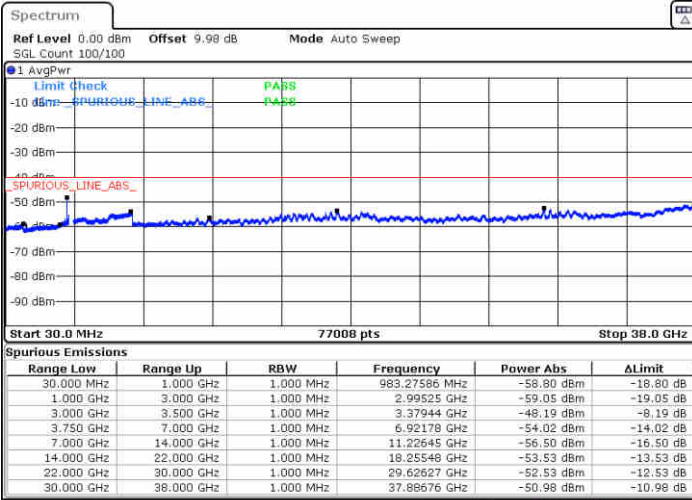

Lowest Channel / 1RB0

Middle Channel / 1RB0

Date: 3 AUG.2020 06:19:09

Date: 3 AUG.2020 06:15:04

Highest Channel / 1RB0

N/A

Date: 3 AUG.2020 06:22:36

LTE Band 48 / 5MHz

64QAM

Lowest Channel / 1RB0

Middle Channel / 1RB0

Date: 3 AUG.2020 05:38:46

Date: 3 AUG.2020 05:45:16

Highest Channel / 1RB0

N/A

Date: 3 AUG.2020 05:47:15

LTE Band 48 / 10MHz

64QAM

Lowest Channel / 1RB0

MiddleChannel / 1RB0

Date: 3 AUG.2020 05:55:20

Date: 3 AUG.2020 05:54:00

Highest Channel / 1RB0

N/A