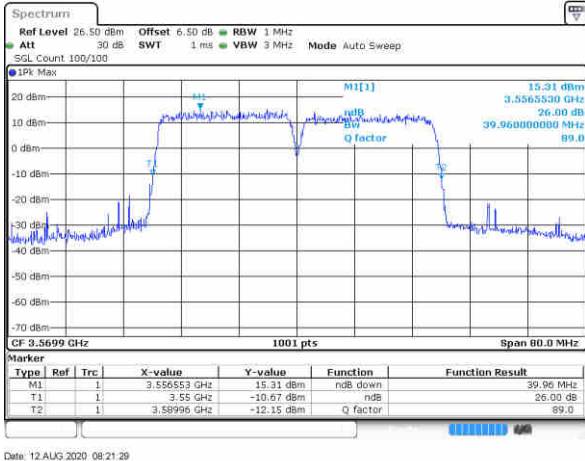

Highest Channel / 20MHz+15MHz

Date: 12 AUG 2020 08:51:00

LTE Band 48C

QPSK

Lowest Channel / 20MHz+20MHz

N/A

Date: 12 AUG 2020 08:21:29

Middle Channel / 20MHz+20MHz

N/A

Date: 12 AUG 2020 08:11:24

Highest Channel / 20MHz+20MHz

N/A

Date: 12 AUG 2020 08:07:21

LTE Band 48C

16QAM

Lowest Channel / 5MHz+20MHz