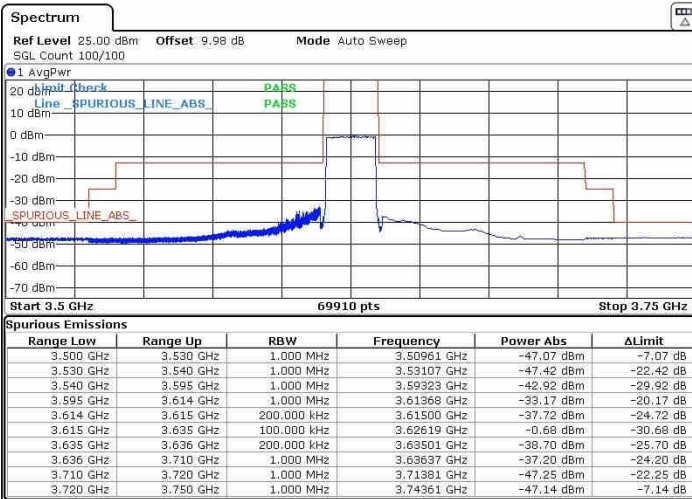

LTE Band 48 / 20MHz

16QAM

Lowest Channel / 1RB0

Lowest Channel / 1RBmax

Date: 2.AUG.2020 23:16:17

Date: 2.AUG.2020 23:20:31

Lowest Channel / FullIRB

N/A

Date: 2.AUG.2020 23:10:02

LTE Band 48 / 20MHz

16QAM

Middle Channel / 1RB0

Middle Channel / 1RBmax

Date: 31.JUL.2020 19:23:17

Date: 31.JUL.2020 19:13:29

Middle Channel / FullIRB

N/A

Date: 31.JUL.2020 19:32:21

LTE Band 48 / 20MHz

16QAM

Highest Channel / 1RB0

Highest Channel / 1RBmax

Date: 2.AUG.2020 23:38:42

Date: 2.AUG.2020 23:44:40