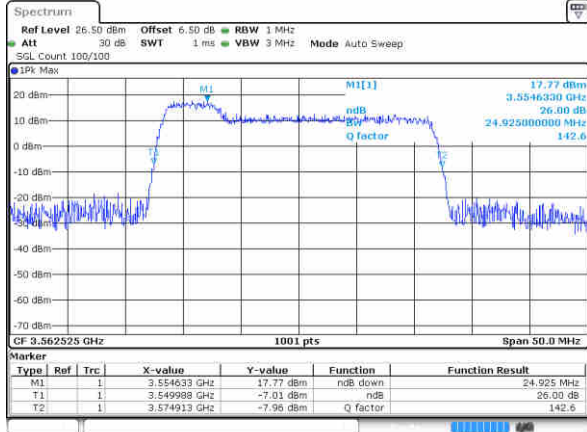

LTE Band 48C

QPSK

Lowest Channel / 5MHz+20MHz

Date: 11 AUG 2020 22:58:39