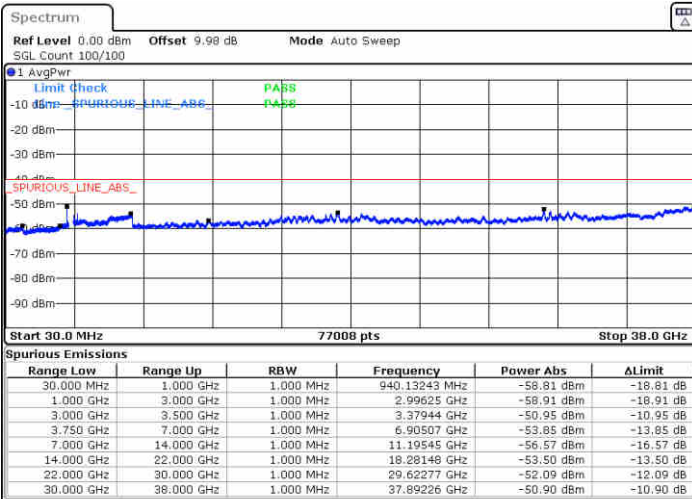

Middle Channel / 1RB0

Date: 3 AUG.2020 06:07:52

Date: 3 AUG.2020 06:04:14

Highest Channel / 1RB0

N/A

Date: 3 AUG.2020 06:11:25

LTE Band 48 / 20MHz

16QAM

Lowest Channel / 1RB0

Middle Channel / 1RB0

Date: 3 AUG.2020 06:19:09

Date: 3 AUG.2020 06:15:04

Highest Channel / 1RB0

N/A

Date: 3 AUG.2020 06:22:36

LTE Band 48 / 5MHz