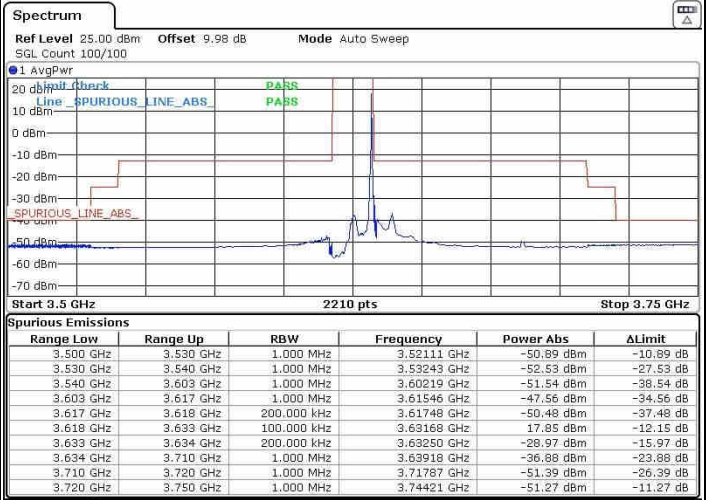

Date: 3.AUG.2020 02:26:47

LTE Band 48 / 15MHz

64QAM

Lowest Channel / 1RB0

Lowest Channel / 1RBmax

Date: 31.JUL.2020 20:26:59

Date: 31.JUL.2020 20:14:40

Lowest Channel / FullIRB

N/A

Date: 31.JUL.2020 20:30:23

LTE Band 48 / 15MHz

64QAM

Middle Channel / 1RB0

Middle Channel / 1RBmax

Date: 31.JUL.2020 19:44:43

Date: 31.JUL.2020 19:53:08

Middle Channel / FullIRB

N/A

Date: 31.JUL.2020 19:43:37

LTE Band 48 / 15MHz

64QAM

Highest Channel / 1RB0

Highest Channel / 1RBmax

Date: 3.AUG.2020 01:18:59