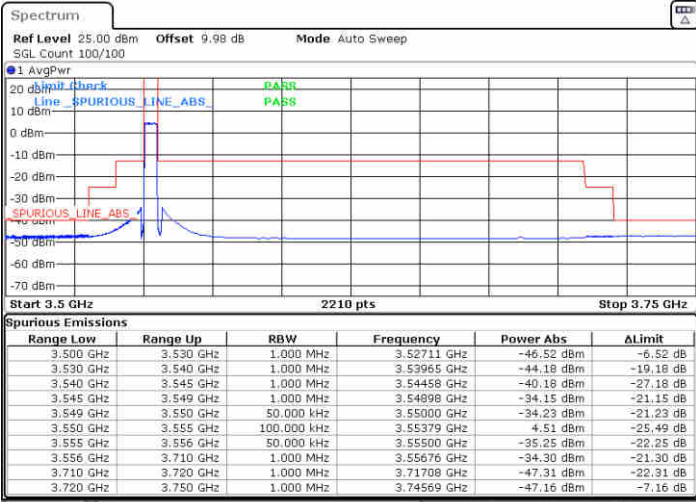

Lowest Channel / FullIRB

N/A

Date: 3.AUG.2020 03:41:27