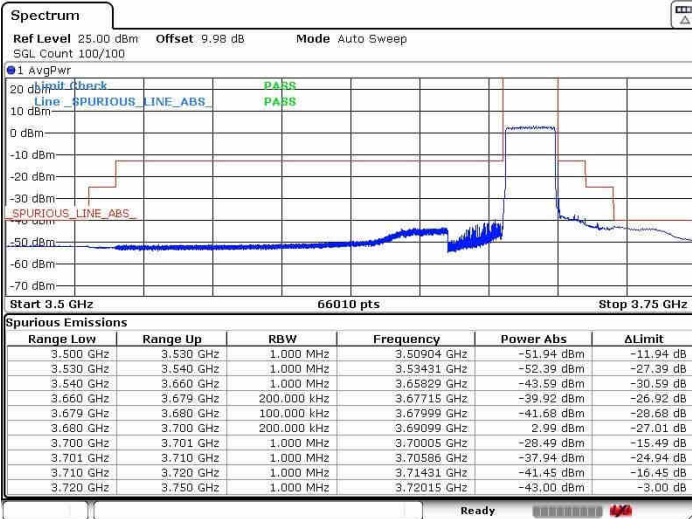

N/A

Date: 31.JUL.2020 19:32:21

LTE Band 48 / 20MHz

16QAM

Highest Channel / 1RB0

Highest Channel / 1RBmax

Date: 2.AUG.2020 23:38:42

Date: 2.AUG.2020 23:44:40

Highest Channel / FullIRB

N/A

Date: 2.AUG.2020 23:32:16

LTE Band 48 / 5MHz

64QAM

Lowest Channel / 1RB0

Lowest Channel / 1RBmax

Date: 3.AUG.2020 03:43:22