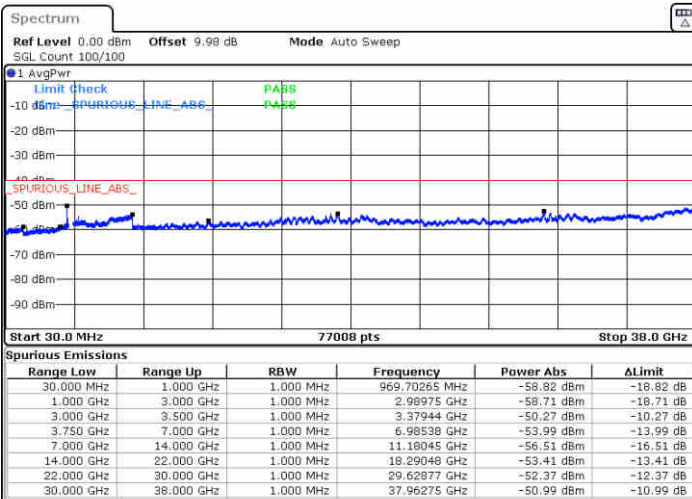

Date: 3 AUG.2020 06:12:37

N/A

LTE Band 48 / 20MHz

QPSK

Lowest Channel / 1RB0

Middle Channel / 1RB0

Date: 3 AUG.2020 06:20:19

Date: 3 AUG.2020 06:13:59

Highest Channel / 1RB0

N/A

Date: 3 AUG.2020 06:21:32

LTE Band 48 / 5MHz

16QAM

Lowest Channel / 1RB0

Middle Channel / 1RB0

Date: 3 AUG.2020 05:40:33

Date: 3 AUG.2020 05:44:13

Highest Channel / 1RB0

N/A

Date: 3 AUG.2020 05:48:25

LTE Band 48 / 10MHz

16QAM

Lowest Channel / 1RB0

Date: 3 AUG.2020 05:56:28