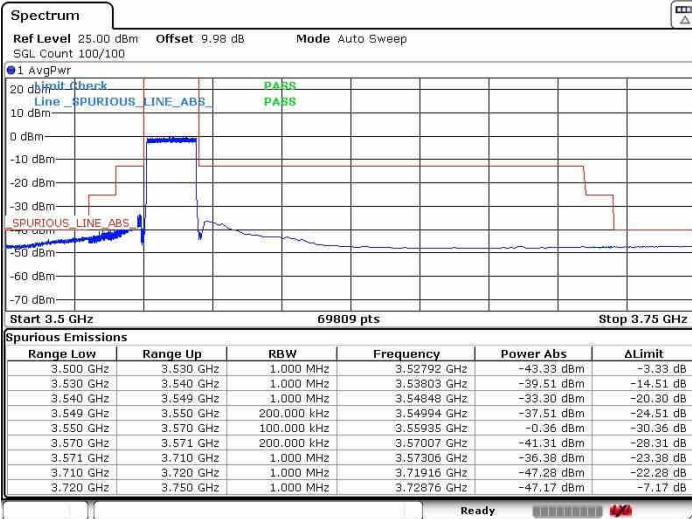

Middle Channel / FullIRB

N/A

Date: 31.JUL.2020 19:43:37

LTE Band 48 / 15MHz

64QAM

Highest Channel / 1RB0

Highest Channel / 1RBmax

Date: 3.AUG.2020 01:18:59

Date: 3.AUG.2020 01:16:51

Highest Channel / FullIRB

N/A

Date: 3.AUG.2020 01:28:45

LTE Band 48 / 20MHz

64QAM

Lowest Channel / 1RB0

Lowest Channel / 1RBmax

Date: 2.AUG.2020 23:14:59

Date: 2.AUG.2020 23:22:13

Lowest Channel / FullIRB

N/A

Date: 2.AUG.2020 23:13:19

LTE Band 48 / 20MHz

64QAM

Middle Channel / 1RB0