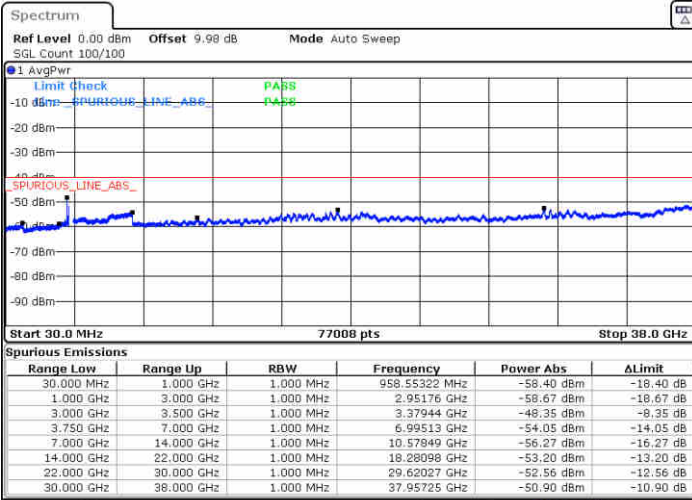

Date: 3 AUG.2020 06:01:38

LTE Band 48 / 15MHz

64QAM

Lowest Channel / 1RB0

Middle Channel / 1RB0

Date: 3 AUG.2020 06:09:10

Date: 3 AUG.2020 06:03:14

Highest Channel / 1RB0

N/A

Date: 3 AUG.2020 06:10:17

LTE Band 48 / 20MHz

64QAM

Lowest Channel / 1RB0

Middle Channel / 1RB0

Date: 3 AUG.2020 06:18:03

Date: 3 AUG.2020 06:16:45