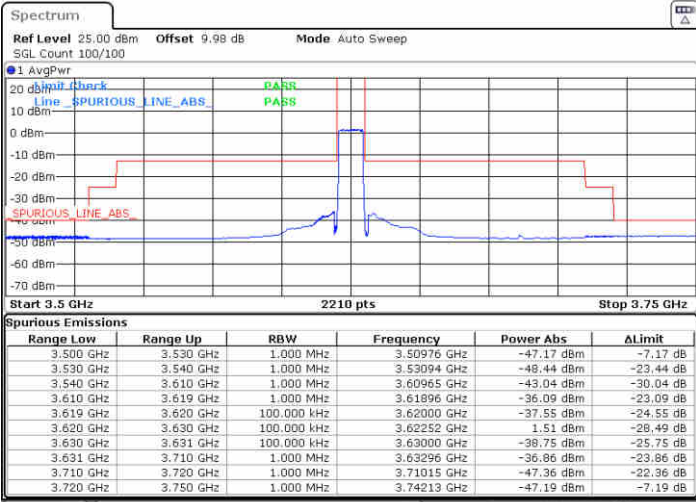

Middle Channel / FullIRB

N/A

Date: 3.AUG.2020 02:03:51