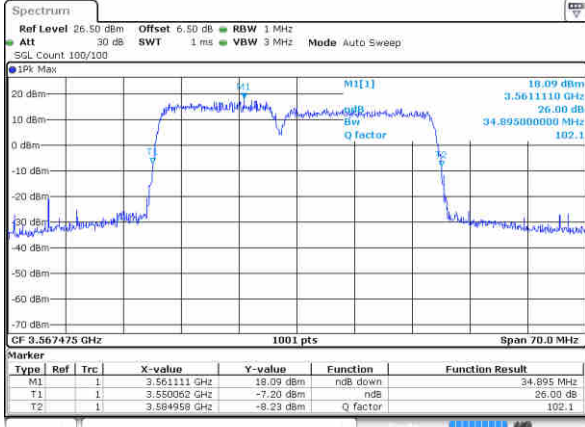

LTE Band 48C

QPSK

Lowest Channel / 15MHz+20MHz

Date: 12 AUG 2020 08:25:28