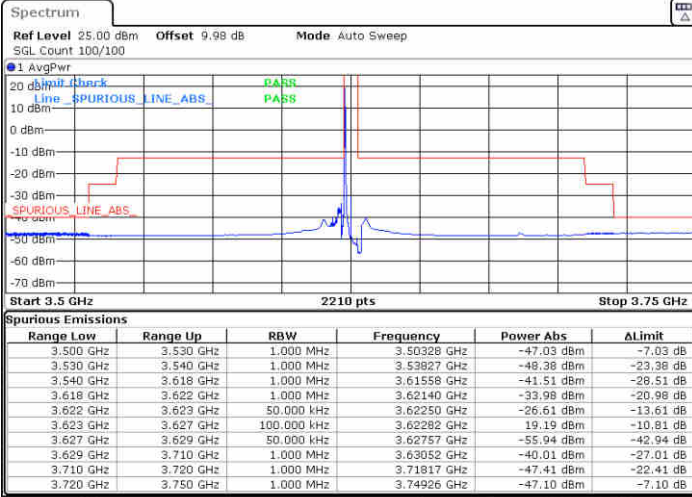

Highest Channel / FullIRB

N/A

Date: 2.AUG.2020 23:32:16

LTE Band 48 / 5MHz

64QAM

Lowest Channel / 1RB0

Lowest Channel / 1RBmax

Date: 3.AUG.2020 03:43:22

Date: 3.AUG.2020 03:51:20

Lowest Channel / FullIRB

N/A

Date: 3.AUG.2020 03:41:27

LTE Band 48 / 5MHz

64QAM

Middle Channel / 1RB0

Middle Channel / 1RBmax