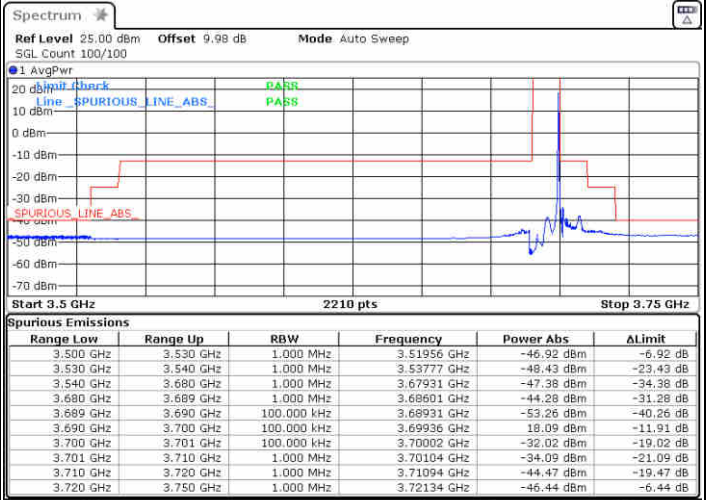

Lowest Channel / 1RB0

Lowest Channel / 1RBmax

Date: 3.AUG.2020 02:39:56

Date: 3.AUG.2020 02:47:18

Lowest Channel / FullIRB

N/A

Date: 3.AUG.2020 02:36:05

LTE Band 48 / 10MHz

64QAM

MiddleChannel / 1RB0

Middle Channel / 1RBmax

Date: 3.AUG.2020 02:05:59

Date: 3.AUG.2020 02:14:40

Middle Channel / FullIRB

N/A

Date: 3.AUG.2020 02:03:51

LTE Band 48 / 10MHz

64QAM

Highest Channel / 1RB0

Highest Channel / 1RBmax

Date: 3.AUG.2020 02:25:19

Date: 3.AUG.2020 02:17:23

Highest Channel / FullIRB

N/A