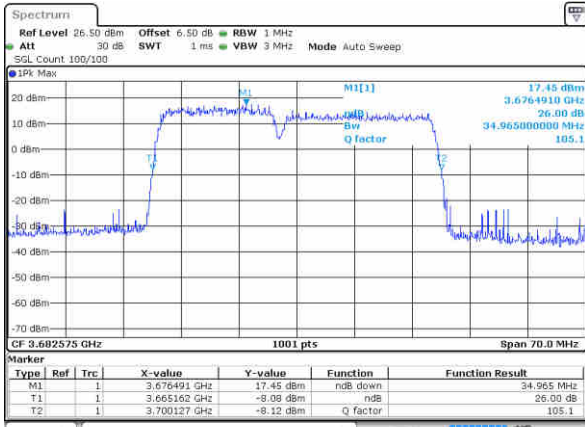

Middle Channel / 10MHz+20MHz

Date: 12 AUG 2020 02:43:56

Highest Channel / 5MHz+20MHz

Date: 12 AUG 2020 00:20:45

Highest Channel / 10MHz+20MHz

Date: 12 AUG 2020 05:34:43

LTE Band 48C

QPSK

Lowest Channel / 15MHz+20MHz

Date: 12 AUG 2020 08:25:28

Lowest Channel / 20MHz+5MHz

Date: 12 AUG 2020 08:32:24

Middle Channel / 15MHz+20MHz

Date: 12 AUG 2020 07:08:06

Middle Channel / 20MHz+5MHz

Date: 12 AUG 2020 01:08:56

Highest Channel / 15MHz+20MHz

Date: 12 AUG 2020 07:13:49

Highest Channel / 20MHz+5MHz

Date: 12 AUG 2020 01:20:23

LTE Band 48C

QPSK

Lowest Channel / 20MHz+10MHz

Date: 12 AUG 2020 05:35:38