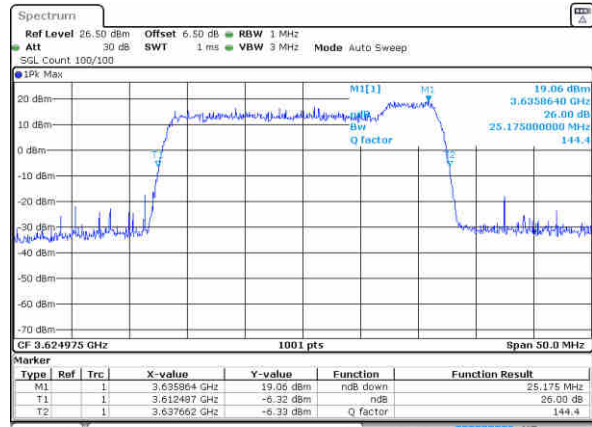

Middle Channel / 20MHz+5MHz

Date: 12 AUG 2020 01:08:22