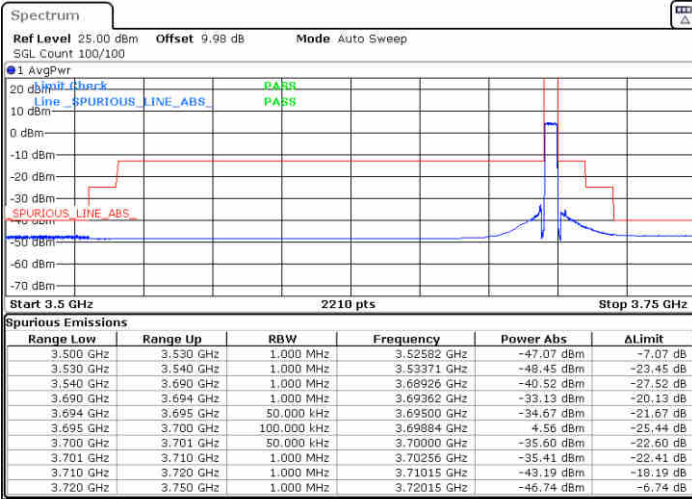

Highest Channel / 1RBmax

Date: 3.AUG.2020 03:20:28

Date: 3.AUG.2020 03:11:35

Highest Channel / FullIRB

N/A

Date: 3.AUG.2020 03:21:32

LTE Band 48 / 10MHz

64QAM

Lowest Channel / 1RB0

Lowest Channel / 1RBmax

Date: 3.AUG.2020 02:39:56

Date: 3.AUG.2020 02:47:18

Lowest Channel / FullIRB

N/A

Date: 3.AUG.2020 02:36:05

LTE Band 48 / 10MHz