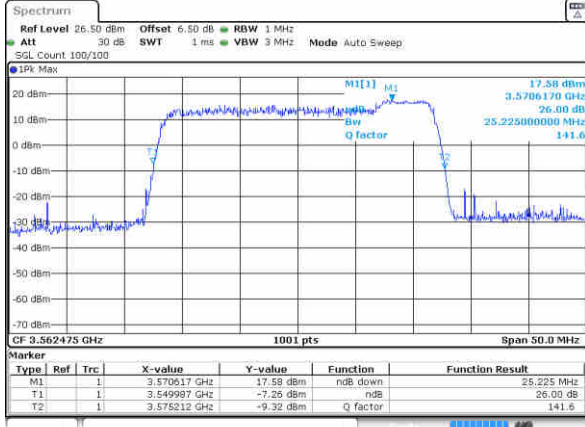

LTE Band 48C

QPSK

Lowest Channel / 5MHz+20MHz

Date: 11 AUG 2020 22:58:39

Lowest Channel / 10MHz+20MHz

Date: 12 AUG 2020 02:27:01

Middle Channel / 5MHz+20MHz

Date: 12 AUG 2020 00:09:41

Middle Channel / 10MHz+20MHz

Date: 12 AUG 2020 02:43:56

Highest Channel / 5MHz+20MHz

Date: 12 AUG 2020 00:20:45

Highest Channel / 10MHz+20MHz

Date: 12 AUG 2020 05:34:43

LTE Band 48C

QPSK

Lowest Channel / 15MHz+20MHz

Date: 12 AUG 2020 08:25:28

Lowest Channel / 20MHz+5MHz

Date: 12 AUG 2020 08:32:24

Middle Channel / 15MHz+20MHz

Date: 12 AUG 2020 07:08:06

Middle Channel / 20MHz+5MHz

Date: 12 AUG 2020 01:08:56

Highest Channel / 15MHz+20MHz

Date: 12 AUG 2020 07:13:49

Highest Channel / 20MHz+5MHz

Date: 12 AUG 2020 01:20:23

LTE Band 48C

QPSK

Lowest Channel / 20MHz+10MHz

Date: 12 AUG 2020 05:35:38