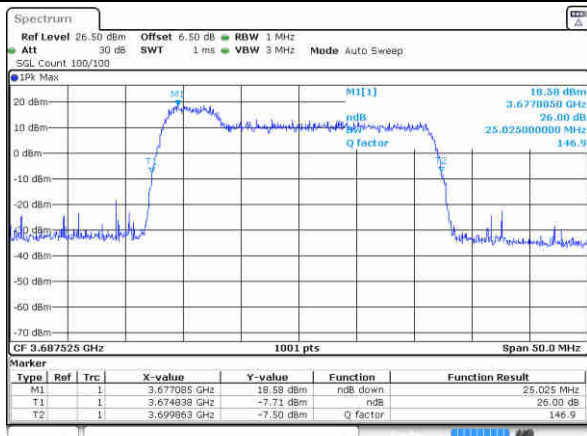

N/A

Date: 12 AUG 2020 08:11:24

Highest Channel / 20MHz+20MHz

N/A

Date: 12 AUG 2020 08:07:21

LTE Band 48C

16QAM

Lowest Channel / 5MHz+20MHz

Date: 11 AUG 2020 23:05:59

Lowest Channel / 10MHz+15MHz

Date: 12 AUG 2020 02:28:42

Middle Channel / 5MHz+20MHz

Date: 12 AUG 2020 00:10:03

Middle Channel / 10MHz+20MHz

Date: 12 AUG 2020 02:47:12

Highest Channel / 5MHz+20MHz

Date: 12 AUG 2020 00:20:14

Highest Channel / 10MHz+20MHz

Date: 12 AUG 2020 05:33:06

LTE Band 48C

16QAM

Lowest Channel / 10MHz+20MHz

Date: 12 AUG 2020 08:27:50

Lowest Channel / 15MHz+10MHz