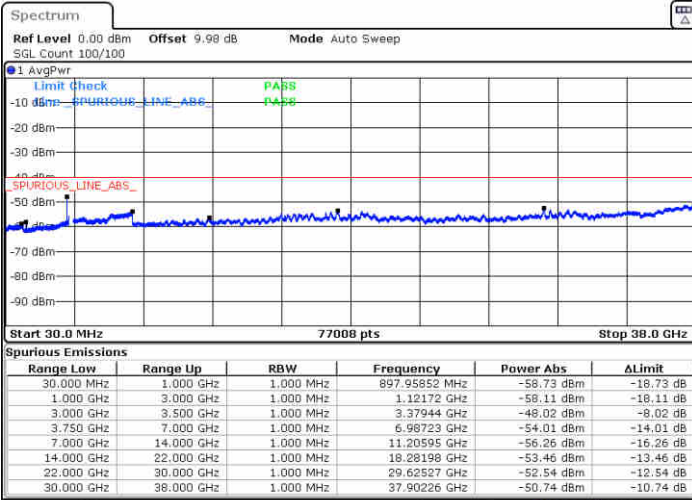

Date: 3 AUG.2020 05:44:13

Highest Channel / 1RB0

N/A

Date: 3 AUG.2020 05:48:25

LTE Band 48 / 10MHz

16QAM

Lowest Channel / 1RB0

Date: 3 AUG.2020 05:56:28

MiddleChannel / 1RB0

Date: 3 AUG.2020 05:52:44

Highest Channel / 1RB0

Date: 3 AUG.2020 06:00:28

N/A

LTE Band 48 / 15MHz

16QAM

Lowest Channel / 1RB0

Middle Channel / 1RB0

Date: 3 AUG.2020 06:07:52

Date: 3 AUG.2020 06:04:14

Highest Channel / 1RB0

N/A

Date: 3 AUG.2020 06:11:25

LTE Band 48 / 20MHz

16QAM