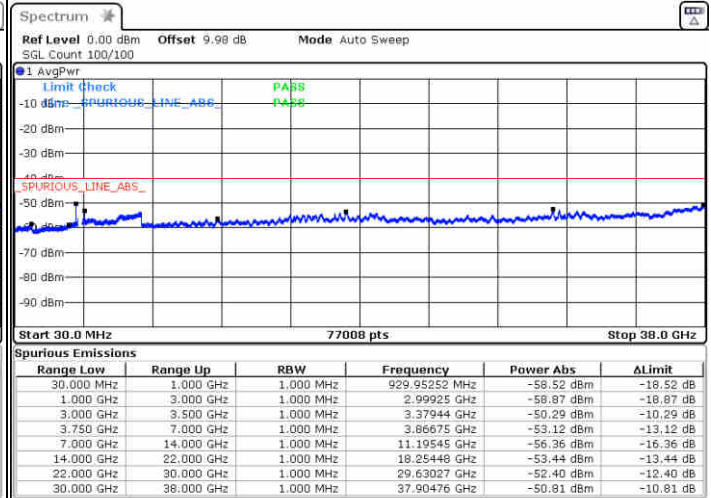

Highest Channel / 1RB0

N/A

Date: 3 AUG.2020 06:21:32

LTE Band 48 / 5MHz

16QAM

Lowest Channel / 1RB0

Middle Channel / 1RB0

Date: 3 AUG.2020 05:40:33

Date: 3 AUG.2020 05:44:13

Highest Channel / 1RB0

N/A

Date: 3 AUG.2020 05:48:25

LTE Band 48 / 10MHz

16QAM

Lowest Channel / 1RB0

Date: 3 AUG.2020 05:56:28