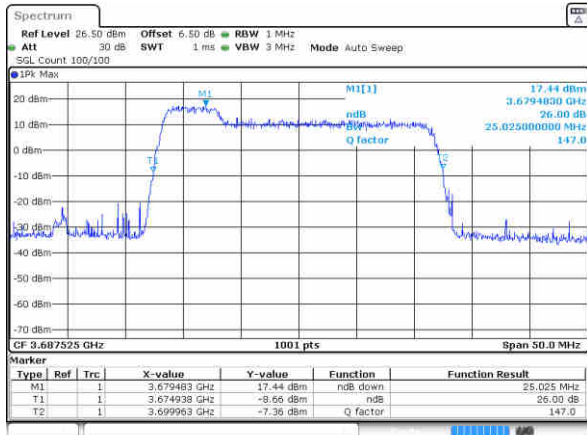

Mode	LTE Band 48C : 26dB BW(MHz)			
64QAM				
BW	5MHz+20MHz	10MHz+20MHz	15MHz+20MHz	20MHz+5MHz
Lowest CH	24.88	29.01	35.04	25.08
Middle CH	24.93	29.01	34.97	25.13
Highest CH	24.98	29.07	34.97	25.08
BW	20MHz+10MHz	20MHz+15MHz	20MHz+20MHz	N/A
Lowest CH	29.97	34.90	40.12	-
Middle CH	30.09	34.97	39.96	-
Highest CH	30.15	35.04	39.96	-

LTE Band 48C

QPSK

Lowest Channel / 5MHz+20MHz

Date: 11 AUG 2020 22:58:39

Lowest Channel / 10MHz+20MHz

Date: 12 AUG 2020 02:27:01

Middle Channel / 5MHz+20MHz

Date: 12 AUG 2020 00:09:41

Middle Channel / 10MHz+20MHz

Date: 12 AUG 2020 02:43:56

Highest Channel / 5MHz+20MHz

Date: 12 AUG 2020 00:20:45

Highest Channel / 10MHz+20MHz

Date: 12 AUG 2020 05:34:43

LTE Band 48C

QPSK