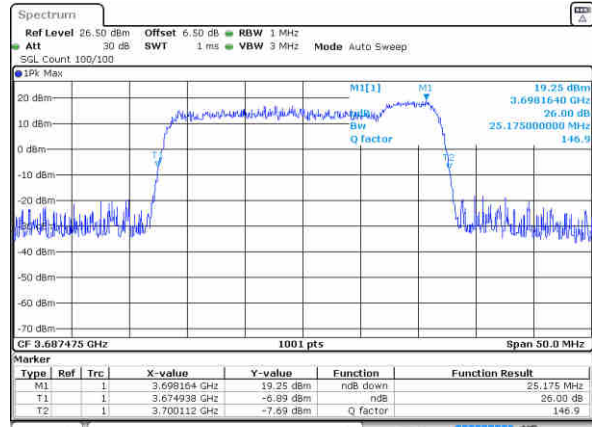

Date: 12 AUG 2020 00:20:14

Highest Channel / 10MHz+20MHz

Date: 12 AUG 2020 05:33:06

LTE Band 48C

16QAM

Lowest Channel / 10MHz+20MHz

Date: 12 AUG 2020 08:27:50

Lowest Channel / 15MHz+10MHz

Date: 12 AUG 2020 08:32:45

Middle Channel / 15MHz+20MHz

Date: 12 AUG 2020 07:07:48

Middle Channel / 20MHz+5MHz

Date: 12 AUG 2020 01:08:22

Highest Channel / 15MHz+20MHz

Date: 12 AUG 2020 07:15:09

Highest Channel / 20MHz+5MHz