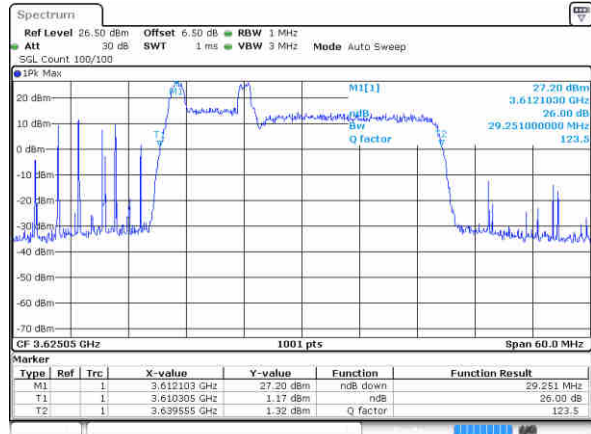

Mode	LTE Band 48C : 26dB BW(MHz)			
64QAM				
BW	5MHz+20MHz	10MHz+20MHz	15MHz+20MHz	20MHz+5MHz
Lowest CH	24.88	29.01	35.04	25.08
Middle CH	24.93	29.01	34.97	25.13
Highest CH	24.98	29.07	34.97	25.08
BW	20MHz+10MHz	20MHz+15MHz	20MHz+20MHz	N/A
Lowest CH	29.97	34.90	40.12	-
Middle CH	30.09	34.97	39.96	-
Highest CH	30.15	35.04	39.96	-

LTE Band 48C

QPSK

Lowest Channel / 5MHz+20MHz

Date: 11 AUG 2020 22:58:39

Lowest Channel / 10MHz+20MHz

Date: 12 AUG 2020 02:27:01

Middle Channel / 5MHz+20MHz

Date: 12 AUG 2020 00:09:41

Middle Channel / 10MHz+20MHz

Date: 12 AUG 2020 02:43:56

Highest Channel / 5MHz+20MHz

Date: 12 AUG 2020 00:20:45

Highest Channel / 10MHz+20MHz

Date: 12 AUG 2020 05:34:43

LTE Band 48C

QPSK