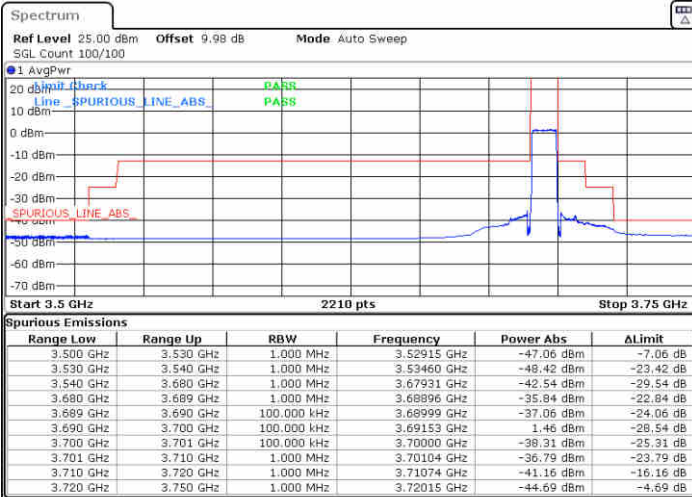

Lowest Channel / 1RB0

Lowest Channel / 1RBmax

Date: 3.AUG.2020 02:39:56

Date: 3.AUG.2020 02:47:18

Lowest Channel / FullIRB

N/A

Date: 3.AUG.2020 02:36:05

LTE Band 48 / 10MHz

LTE Band 48 / 10MHz

64QAM

Highest Channel / 1RB0

Highest Channel / 1RBmax

Date: 3.AUG.2020 02:25:19

Date: 3.AUG.2020 02:17:23

Highest Channel / FullIRB

N/A

Date: 3.AUG.2020 02:26:47

LTE Band 48 / 15MHz

64QAM

Lowest Channel / 1RB0

Lowest Channel / 1RBmax

Date: 31.JUL.2020 20:26:59

Date: 31.JUL.2020 20:14:40

Lowest Channel / FullIRB