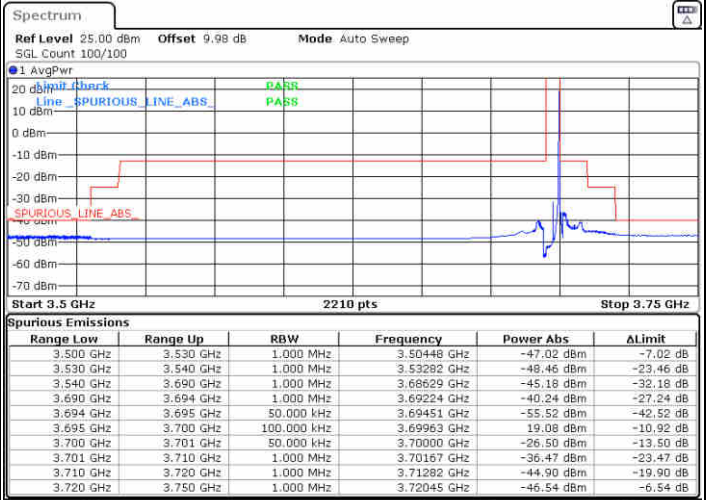

Date: 3.AUG.2020 03:51:20

Lowest Channel / FullIRB

N/A

Date: 3.AUG.2020 03:41:27

LTE Band 48 / 5MHz

64QAM

Middle Channel / 1RB0

Middle Channel / 1RBmax

Date: 3.AUG.2020 02:56:12

Date: 3.AUG.2020 03:08:19

Middle Channel / FullIRB

N/A

Date: 3.AUG.2020 02:54:50

LTE Band 48 / 5MHz

64QAM

Highest Channel / 1RB0

Highest Channel / 1RBmax

Date: 3.AUG.2020 03:20:28

Date: 3.AUG.2020 03:11:35

Highest Channel / FullIRB

N/A

Date: 3.AUG.2020 03:21:32

LTE Band 48 / 10MHz

64QAM

Lowest Channel / 1RB0

Lowest Channel / 1RBmax

Date: 3.AUG.2020 02:39:56

Date: 3.AUG.2020 02:47:18

Lowest Channel / FullIRB

N/A

Date: 3.AUG.2020 02:36:05

LTE Band 48 / 10MHz