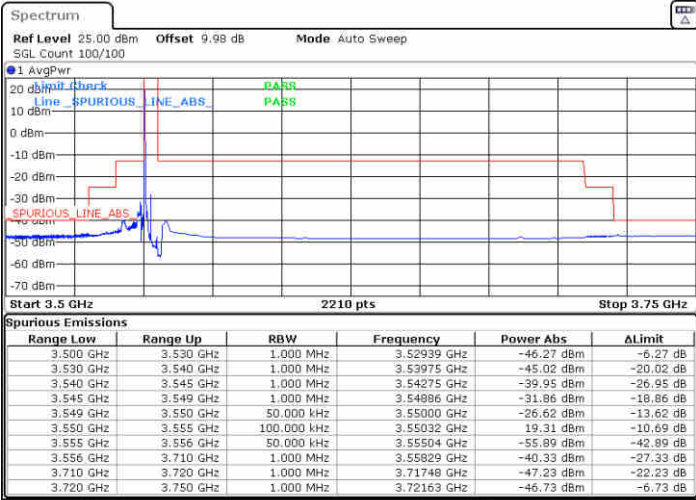

Highest Channel / FullIRB

N/A

Date: 2.AUG.2020 23:32:16

LTE Band 48 / 5MHz

64QAM

Lowest Channel / 1RB0

Lowest Channel / 1RBmax

Date: 3.AUG.2020 03:43:22

Date: 3.AUG.2020 03:51:20

Lowest Channel / FullIRB

N/A

Date: 3.AUG.2020 03:41:27

LTE Band 48 / 5MHz

64QAM

Middle Channel / 1RB0

Middle Channel / 1RBmax