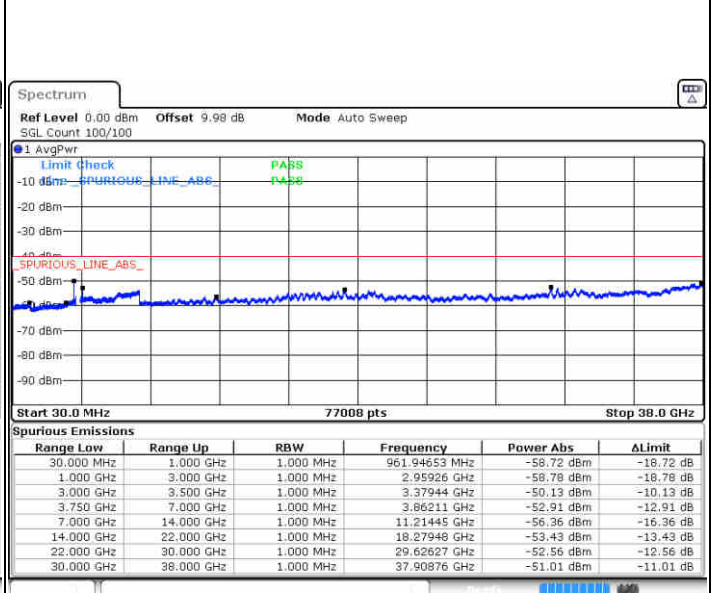

Highest Channel / 1RB0

Highest Channel / 1RBmax

Date: 2.AUG.2020 23:37:18

Date: 2.AUG.2020 23:45:36

Highest Channel / FullIRB

N/A

Date: 2.AUG.2020 23:35:00

Conducted Spurious Emission

LTE Band 48 / 10MHz

QPSK

Lowest Channel / 1RB0

Date: 3 AUG.2020 05:57:43

MiddleChannel / 1RB0

Date: 3 AUG.2020 05:51:44

Highest Channel / 1RB0

Date: 3 AUG.2020 05:59:18

N/A

LTE Band 48 / 15MHz

QPSK

Lowest Channel / 1RB0

Date: 3 AUG.2020 06:06:23

Middle Channel / 1RB0

Date: 3 AUG.2020 06:05:17

Highest Channel / 1RB0