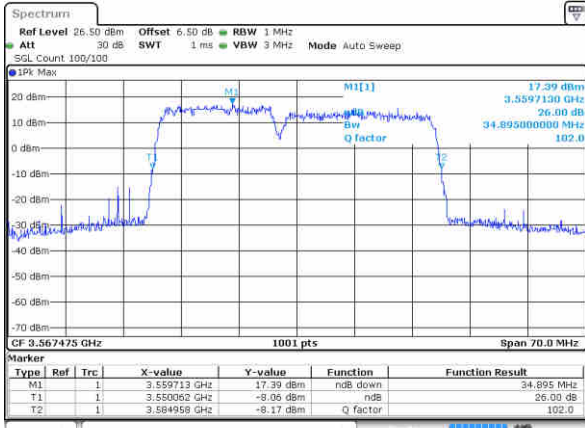

Date: 12 AUG 2020 00:20:14

Highest Channel / 10MHz+20MHz

Date: 12 AUG 2020 05:33:06

LTE Band 48C

16QAM

Lowest Channel / 10MHz+20MHz

Date: 12 AUG 2020 08:27:50

Lowest Channel / 15MHz+10MHz