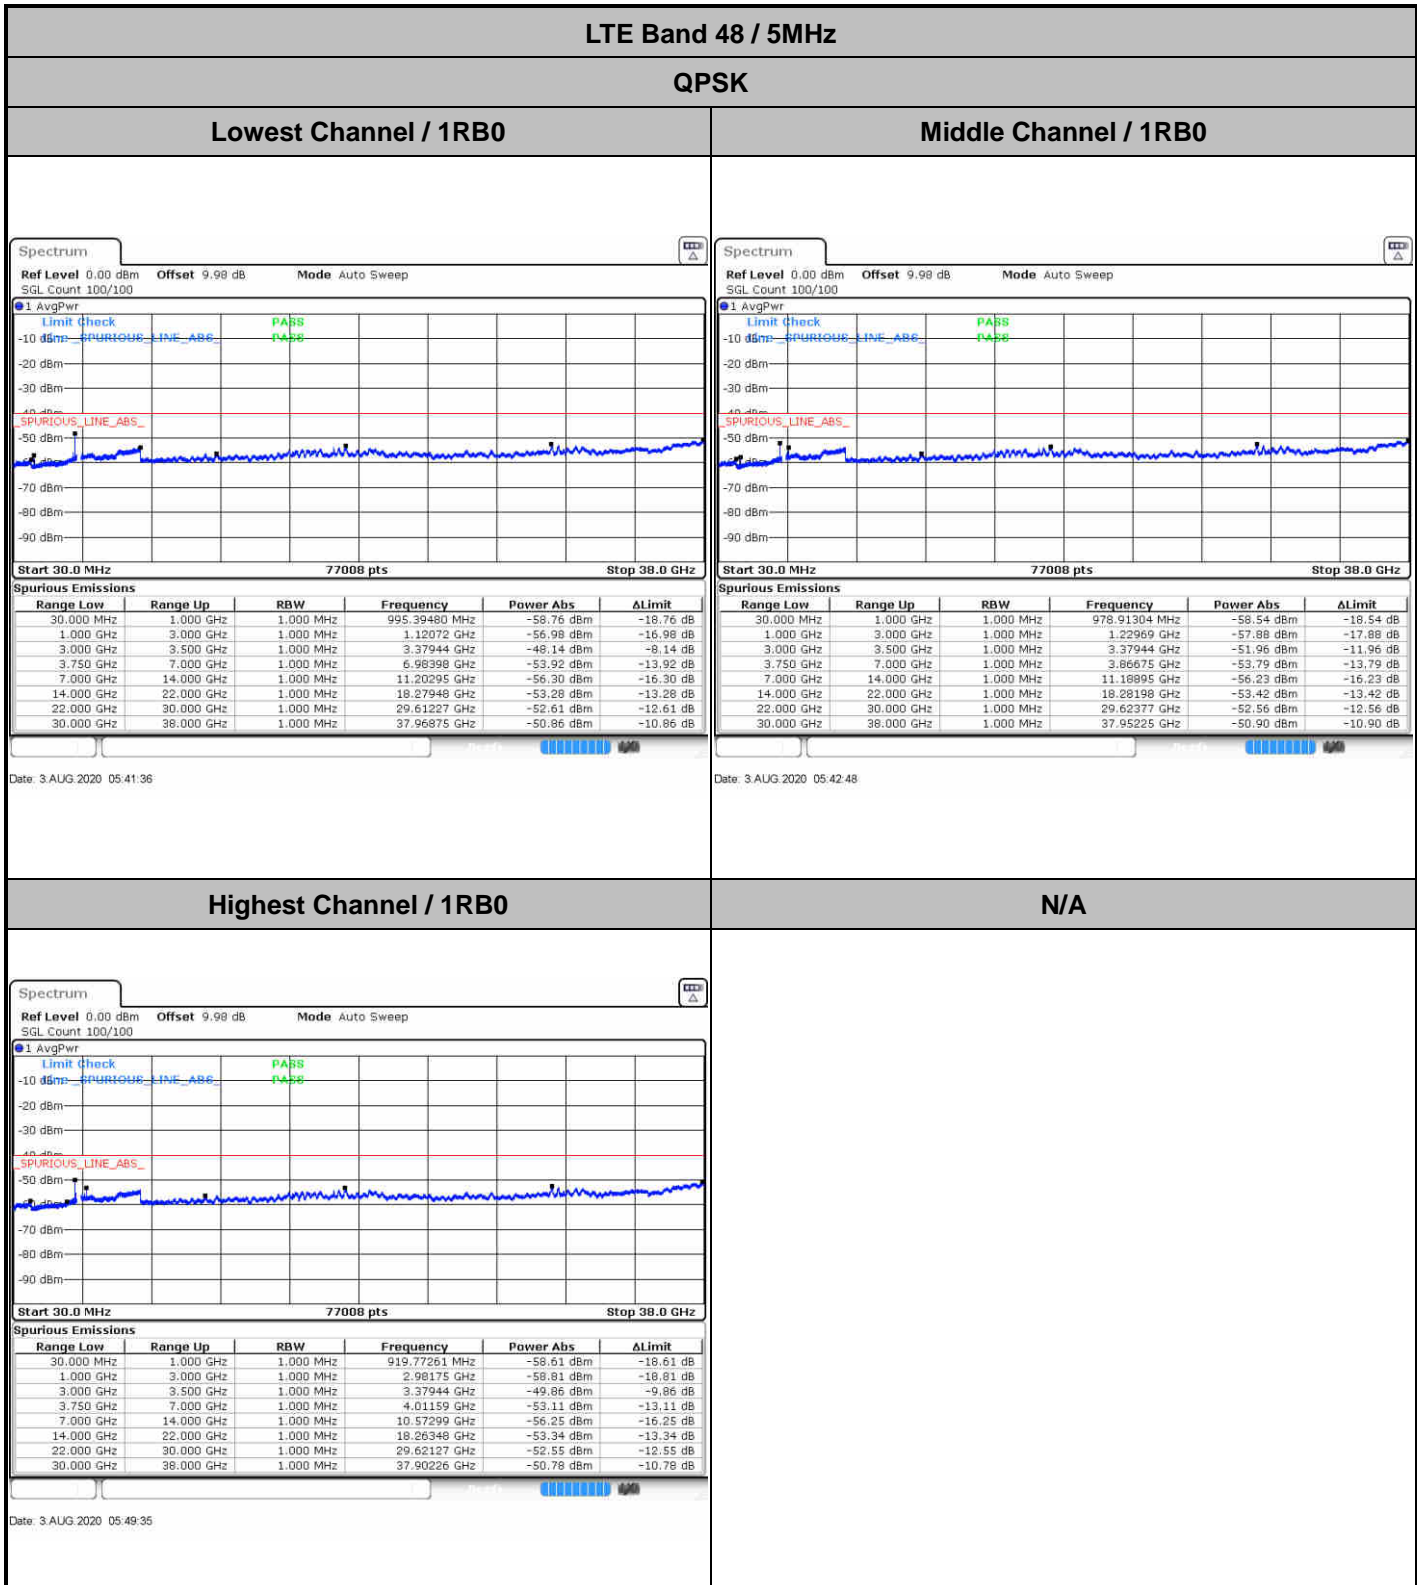

Highest Channel / 1RB0

Highest Channel / 1RBmax

Date: 2.AUG.2020 23:37:18

Date: 2.AUG.2020 23:45:36

Highest Channel / FullIRB

N/A

Date: 2.AUG.2020 23:35:00

Conducted Spurious Emission

LTE Band 48 / 10MHz

QPSK

Lowest Channel / 1RB0

Date: 3 AUG.2020 05:57:43

MiddleChannel / 1RB0

Date: 3 AUG.2020 05:51:44

Highest Channel / 1RB0

Date: 3 AUG.2020 05:59:18