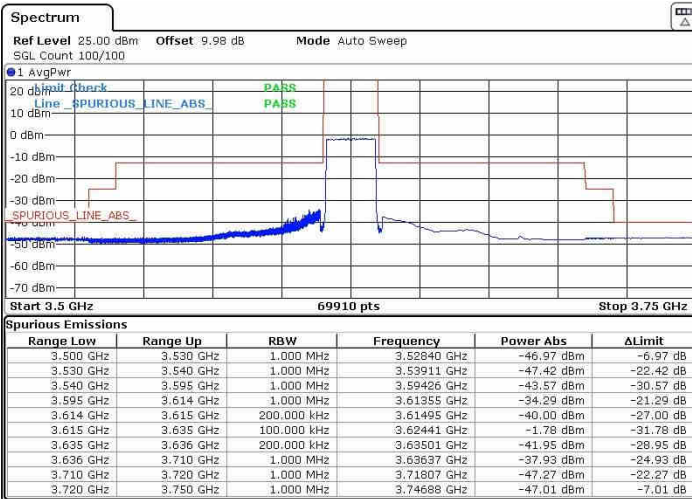

Date: 2.AUG.2020 23:14:59

Date: 2.AUG.2020 23:22:13

Lowest Channel / FullIRB

N/A

Date: 2.AUG.2020 23:13:19

LTE Band 48 / 20MHz

64QAM

Middle Channel / 1RB0

Middle Channel / 1RBmax

Date: 31.JUL.2020 19:25:02

Date: 31.JUL.2020 19:10:49

Middle Channel / FullIRB

N/A

Date: 31.JUL.2020 19:26:55

LTE Band 48 / 20MHz

64QAM

Highest Channel / 1RB0

Highest Channel / 1RBmax

Date: 2.AUG.2020 23:37:18

Date: 2.AUG.2020 23:45:36

Highest Channel / FullIRB

N/A

Date: 2.AUG.2020 23:35:00

Conducted Spurious Emission