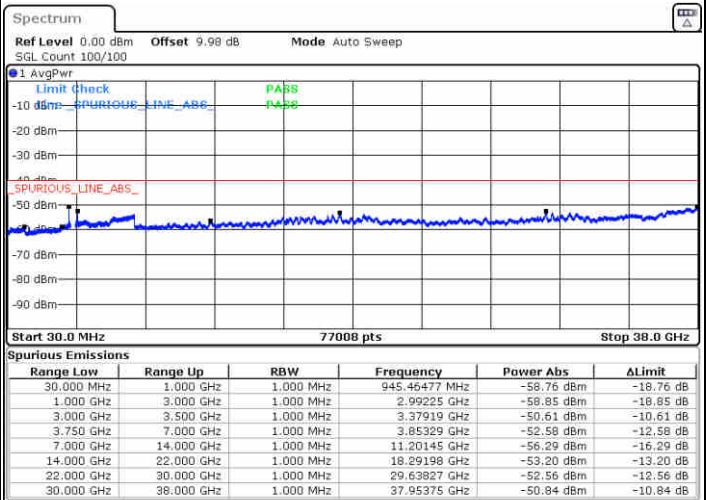

N/A

LTE Band 48 / 15MHz

QPSK

Lowest Channel / 1RB0

Date: 3 AUG.2020 06:06:23

Middle Channel / 1RB0

Date: 3 AUG.2020 06:05:17

Highest Channel / 1RB0

Date: 3 AUG.2020 06:12:37

N/A

LTE Band 48 / 20MHz

QPSK

Lowest Channel / 1RB0

Middle Channel / 1RB0

Date: 3 AUG.2020 06:20:19

Date: 3 AUG.2020 06:13:59

Highest Channel / 1RB0

N/A

Date: 3 AUG.2020 06:21:32

LTE Band 48 / 5MHz

16QAM

Lowest Channel / 1RB0

Middle Channel / 1RB0

Date: 3 AUG.2020 05:40:33