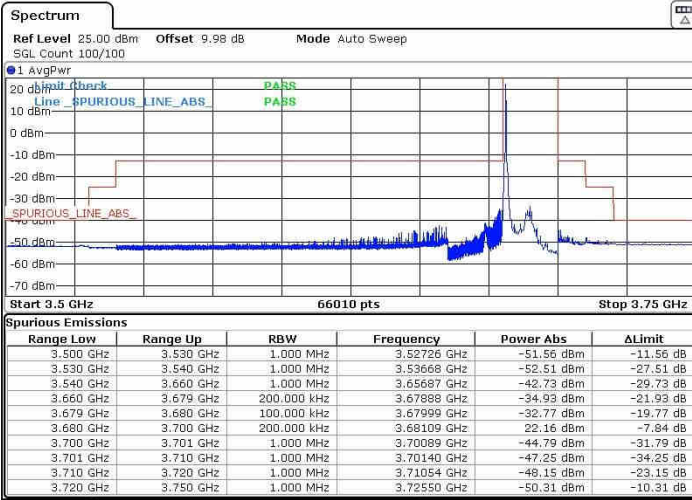

N/A

Date: 31.JUL.2020 19:32:21

LTE Band 48 / 20MHz

16QAM

Highest Channel / 1RB0

Highest Channel / 1RBmax

Date: 2.AUG.2020 23:38:42

Date: 2.AUG.2020 23:44:40

Highest Channel / FullIRB

N/A

Date: 2.AUG.2020 23:32:16

LTE Band 48 / 5MHz

64QAM

Lowest Channel / 1RB0

Lowest Channel / 1RBmax

Date: 3.AUG.2020 03:43:22