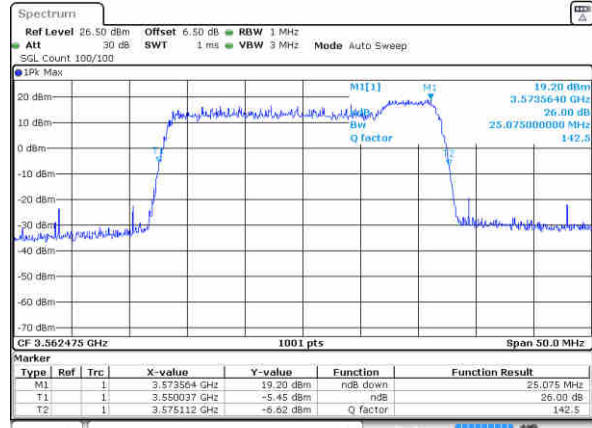

Date: 12 AUG 2020 00:20:14

Highest Channel / 10MHz+20MHz

Date: 12 AUG 2020 05:33:06

LTE Band 48C

16QAM

Lowest Channel / 10MHz+20MHz

Date: 12 AUG 2020 08:27:50

Lowest Channel / 15MHz+10MHz