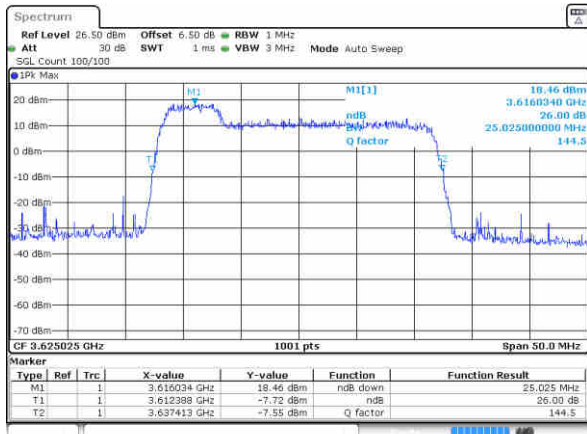

Middle Channel / 5MHz+20MHz

Date: 12 AUG 2020 00:10:03