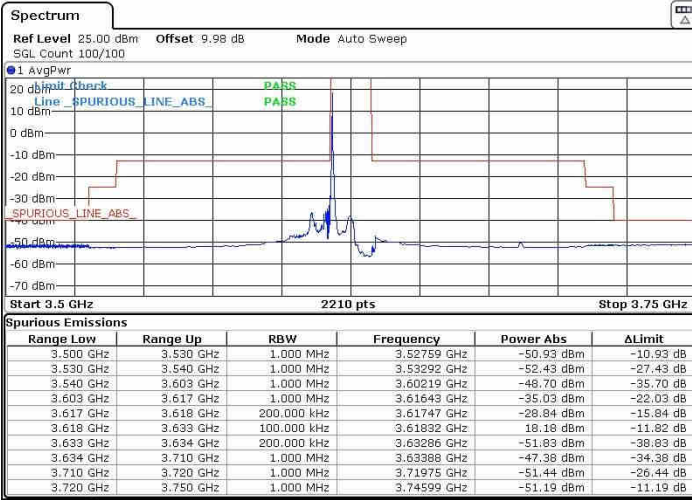

N/A

Date: 31.JUL.2020 20:30:23

LTE Band 48 / 15MHz

64QAM

Middle Channel / 1RB0

Middle Channel / 1RBmax

Date: 31.JUL.2020 19:44:43

Date: 31.JUL.2020 19:53:08

Middle Channel / FullIRB

N/A

Date: 31.JUL.2020 19:43:37

LTE Band 48 / 15MHz

64QAM

Highest Channel / 1RB0

Highest Channel / 1RBmax

Date: 3.AUG.2020 01:18:59