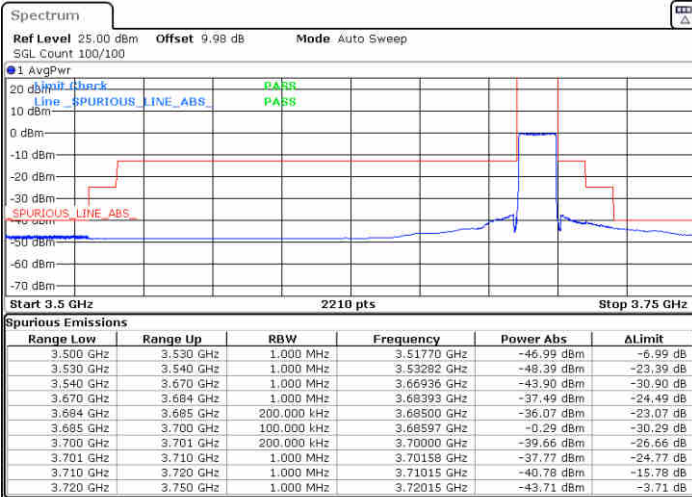

N/A

Date: 31.JUL.2020 20:30:23

LTE Band 48 / 15MHz

64QAM

Middle Channel / 1RB0

Middle Channel / 1RBmax

Date: 31.JUL.2020 19:44:43

Date: 31.JUL.2020 19:53:08

Middle Channel / FullIRB

N/A

Date: 31.JUL.2020 19:43:37

LTE Band 48 / 15MHz

64QAM

Highest Channel / 1RB0

Highest Channel / 1RBmax

Date: 3.AUG.2020 01:18:59

Date: 3.AUG.2020 01:16:51

Highest Channel / FullIRB

N/A

Date: 3.AUG.2020 01:28:45

LTE Band 48 / 20MHz

64QAM

Lowest Channel / 1RB0

Lowest Channel / 1RBmax