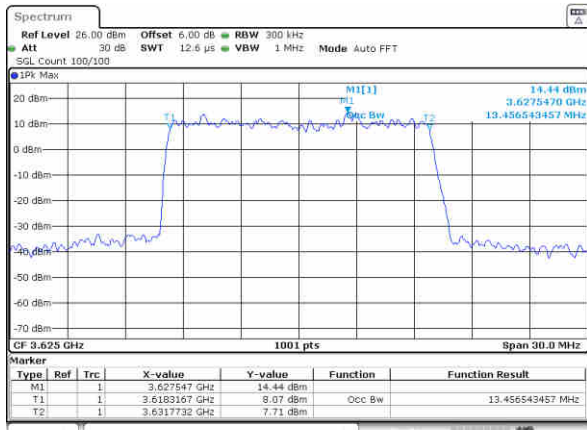

Date: 31.JUL.2020 14:02:36

LTE Band 48

Lowest Channel / 15MHz / 64QAM

Date: 31.JUL.2020 14:05:35

Lowest Channel / 20MHz / 64QAM

Date: 31.JUL.2020 14:11:31

Middle Channel / 15MHz / 64QAM

Date: 31.JUL.2020 14:04:19

Middle Channel / 20MHz / 64QAM

Date: 31.JUL.2020 14:16:20

Highest Channel / 15MHz / 64QAM

Date: 31.JUL.2020 14:07:43

Highest Channel / 20MHz / 64QAM

Date: 31.JUL.2020 14:12:33

Conducted Band Edge

LTE Band 48 / 5MHz