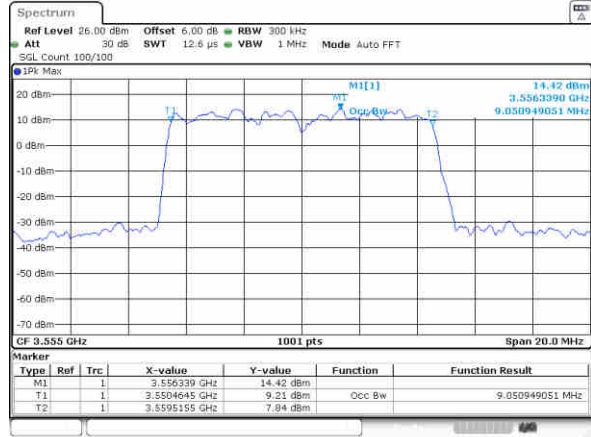

Highest Channel / 20MHz / QPSK

Date: 31.JUL.2020 14:22:01

Highest Channel / 20MHz / 16QAM

Date: 31.JUL.2020 14:21:01

LTE Band 48

Lowest Channel / 5MHz / 64QAM

Date: 31.JUL.2020 13:50:28

Lowest Channel / 10MHz / 64QAM