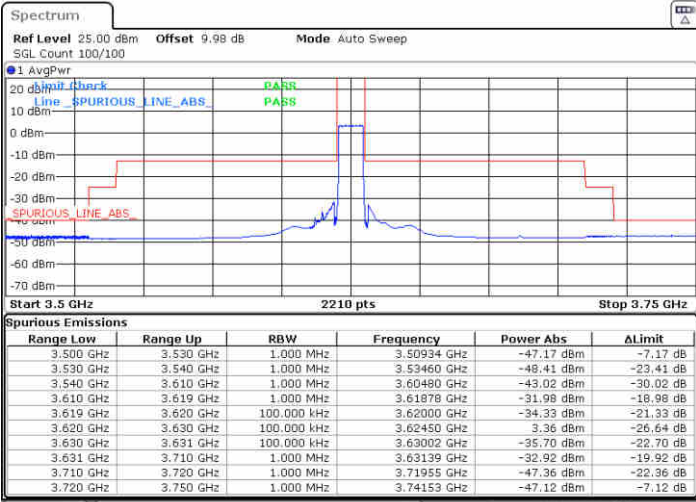

Date: 3.AUG.2020 03:27:25

LTE Band 48 / 10MHz

QPSK

Lowest Channel / 1RB0

Lowest Channel / 1RBmax

Date: 3.AUG.2020 02:42:19

Date: 3.AUG.2020 02:43:41

Lowest Channel / FullIRB

N/A

Date: 3.AUG.2020 02:32:50

LTE Band 48 / 10MHz

QPSK

MiddleChannel / 1RB0

Middle Channel / 1RBmax

Date: 3.AUG.2020 02:08:51

Date: 3.AUG.2020 02:11:45

Middle Channel / FullIRB

N/A

Date: 3.AUG.2020 01:56:55

LTE Band 48 / 10MHz

QPSK

Highest Channel / 1RB0

Highest Channel / 1RBmax

Date: 3.AUG.2020 02:22:24

Date: 3.AUG.2020 02:20:46

Highest Channel / FullIRB

N/A

Date: 3.AUG.2020 02:29:37

LTE Band 48 / 15MHz

QPSK

Lowest Channel / 1RB0

Lowest Channel / 1RBmax