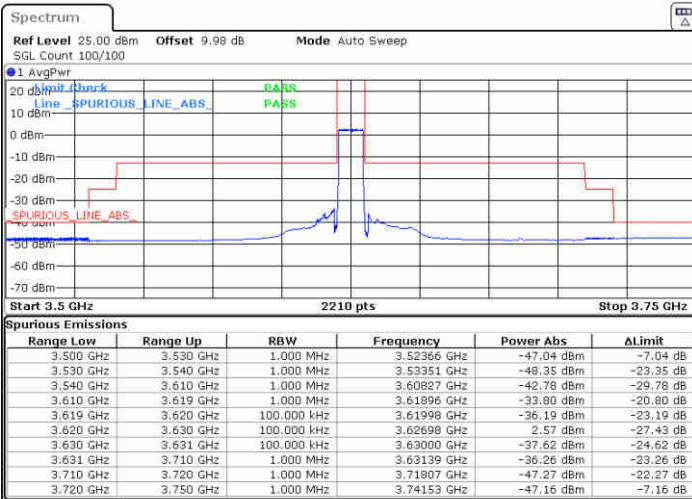

Lowest Channel / 1RBmax

Date: 3.AUG.2020 02:40:48

Date: 3.AUG.2020 02:45:19

Lowest Channel / FullIRB

N/A

Date: 3.AUG.2020 02:34:08

LTE Band 48 / 10MHz

16QAM

MiddleChannel / 1RB0

Middle Channel / 1RBmax

Date: 3.AUG.2020 02:06:46

Date: 3.AUG.2020 02:13:47

Middle Channel / FullIRB

N/A

Date: 3.AUG.2020 02:02:01

LTE Band 48 / 10MHz