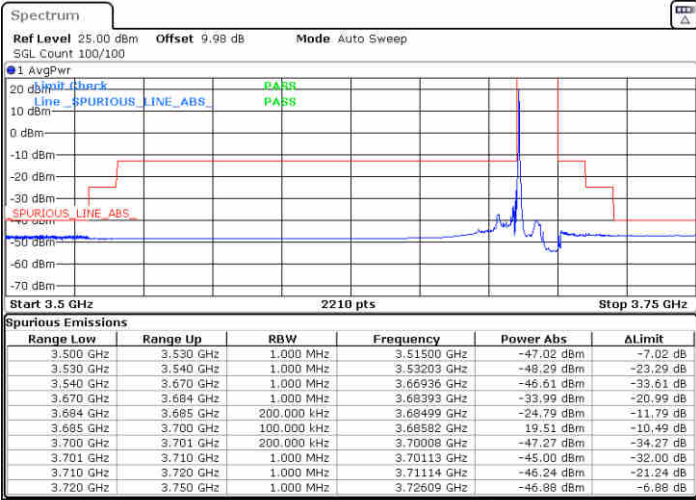

N/A

Date: 31.JUL.2020 19:42:51

LTE Band 48 / 15MHz

16QAM

Highest Channel / 1RB0

Highest Channel / 1RBmax

Date: 3.AUG.2020 01:20:56

Date: 3.AUG.2020 01:15:28