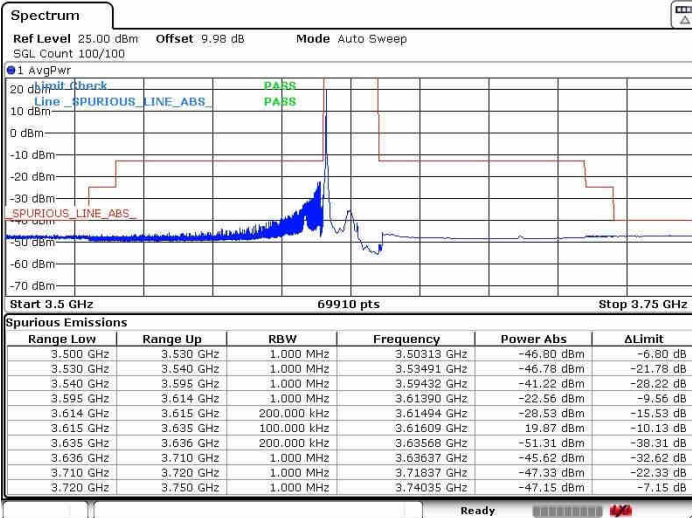

Highest Channel / 1RB0

Highest Channel / 1RBmax

Date: 3.AUG.2020 01:23:16

Date: 3.AUG.2020 01:13:09

Highest Channel / FullIRB

N/A

Date: 3.AUG.2020 01:25:10

LTE Band 48 / 20MHz

QPSK

Lowest Channel / 1RB0

Lowest Channel / 1RBmax

Date: 2.AUG.2020 23:17:24

Date: 2.AUG.2020 23:18:29

Lowest Channel / FullIRB

N/A

Date: 2.AUG.2020 23:08:40

LTE Band 48 / 20MHz

QPSK

Middle Channel / 1RB0

Middle Channel / 1RBmax

Date: 31.JUL.2020 19:18:35

Date: 31.JUL.2020 19:14:36

Middle Channel / FullIRB

N/A

Date: 31.JUL.2020 19:33:26

LTE Band 48 / 20MHz

QPSK

Highest Channel / 1RB0

Highest Channel / 1RBmax

Date: 2.AUG.2020 23:40:59

Date: 2.AUG.2020 23:42:00

Highest Channel / FullIRB