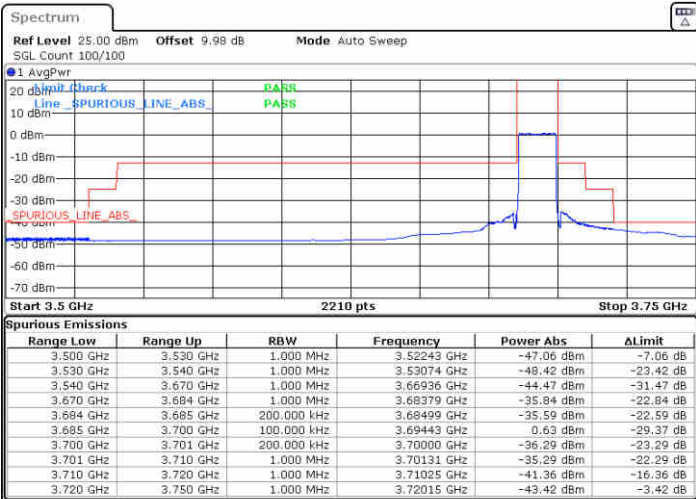

Highest Channel / FullIRB

N/A

Date: 3.AUG.2020 01:26:56