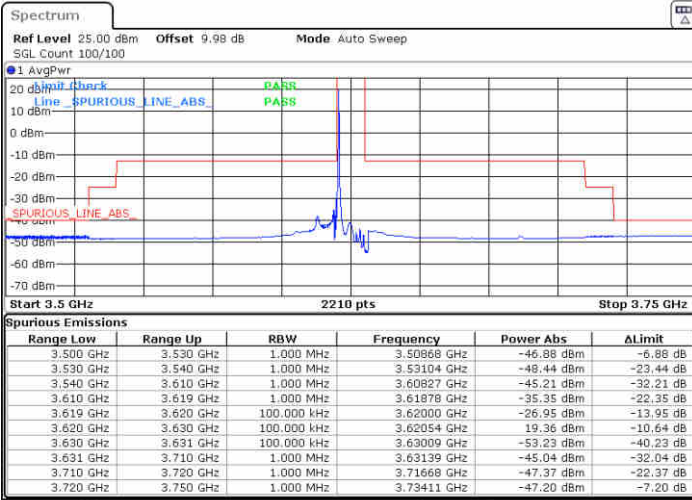

Date: 3.AUG.2020 03:18:01

Date: 3.AUG.2020 03:13:29

Highest Channel / FullIRB

N/A

Date: 3.AUG.2020 03:23:45

LTE Band 48 / 10MHz

16QAM

Lowest Channel / 1RB0

Lowest Channel / 1RBmax

Date: 3.AUG.2020 02:40:48

Date: 3.AUG.2020 02:45:19

Lowest Channel / FullIRB

N/A

Date: 3.AUG.2020 02:34:08

LTE Band 48 / 10MHz

16QAM

MiddleChannel / 1RB0

Middle Channel / 1RBmax

Date: 3.AUG.2020 02:06:46

Date: 3.AUG.2020 02:13:47

Middle Channel / FullIRB

N/A

Date: 3.AUG.2020 02:02:01

LTE Band 48 / 10MHz