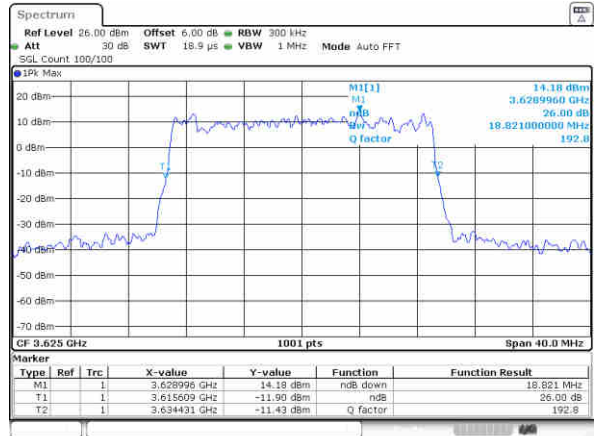

Middle Channel / 20MHz / 16QAM

Date: 31-Jul-2020 14:15:48