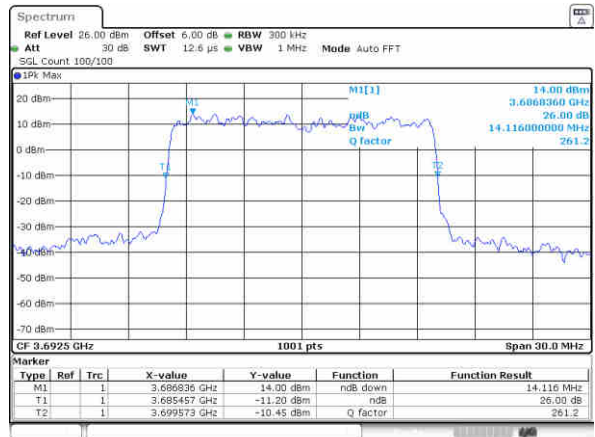

LTE Band 48

Lowest Channel / 15MHz / QPSK

Date: 31-Jul-2020 14:06:15

Lowest Channel / 15MHz / 16QAM

Date: 31-Jul-2020 14:05:59

Middle Channel / 15MHz / QPSK

Date: 31-Jul-2020 14:03:50

Middle Channel / 15MHz / 16QAM

Date: 31-Jul-2020 14:04:09

Highest Channel / 15MHz / QPSK

Date: 31-Jul-2020 14:07:14

Highest Channel / 15MHz / 16QAM

Date: 31-Jul-2020 14:07:32

LTE Band 48

Lowest Channel / 20MHz / QPSK

Date: 31-Jul-2020 14:13:41