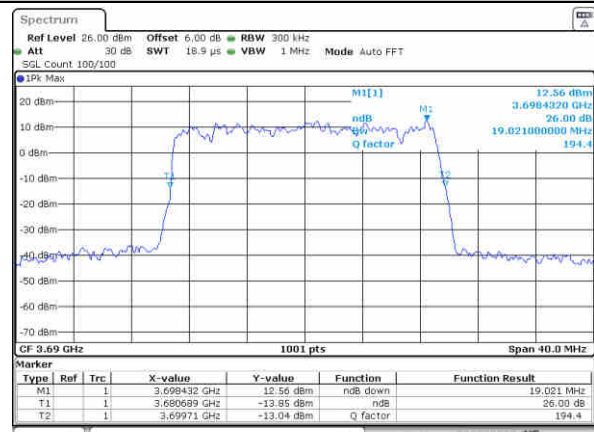

Lowest Channel / 15MHz / 64QAM

Date: 31-Jul-2020 14:05:41

Lowest Channel / 20MHz / 64QAM

Date: 31-Jul-2020 14:11:37

Middle Channel / 15MHz / 64QAM

Date: 31-Jul-2020 14:04:26

Middle Channel / 20MHz / 64QAM

Date: 31-Jul-2020 14:16:33

Highest Channel / 15MHz / 64QAM

Date: 31-Jul-2020 14:07:50

Highest Channel / 20MHz / 64QAM

Date: 31-Jul-2020 14:20:39

Occupied Bandwidth

Mode	LTE Band 48 : 99%OBW(MHz)											
BW	1.4MHz		3MHz		5MHz		10MHz		15MHz		20MHz	
Mod.	QPSK	16QAM	QPSK	16QAM	QPSK	16QAM	QPSK	16QAM	QPSK	16QAM	QPSK	16QAM
Lowest CH	-	-	-	-	4.52	4.49	9.05	9.01	13.52	13.46	17.78	17.86
Middle CH	-	-	-	-	4.48	4.50	9.07	9.03	13.49	13.43	17.86	17.86
Highest CH	-	-	-	-	4.48	4.51	9.01	8.99	13.49	13.49	17.82	17.94
Mode	LTE Band 48 : 99%OBW(MHz)											
BW	1.4MHz		3MHz		5MHz		10MHz		15MHz		20MHz	
Mod.	64QAM		64QAM		64QAM		64QAM		64QAM		64QAM	
Lowest CH	-	-	-	-	4.48	-	9.05	-	13.46	-	17.86	-
Middle CH	-	-	-	-	4.52	-	9.05	-	13.46	-	17.94	-
Highest CH	-	-	-	-	4.51	-	8.97	-	13.52	-	17.90	-