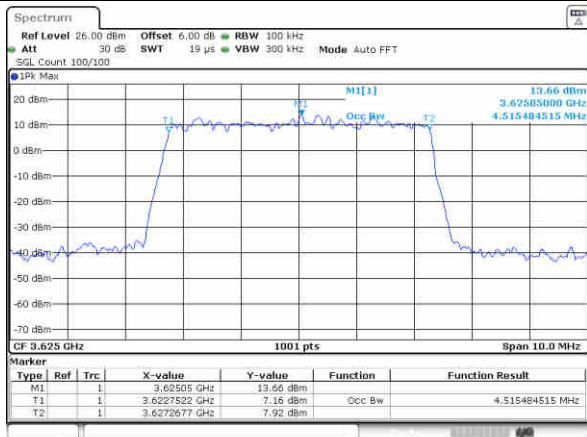

Middle Channel / 5MHz / 64QAM

Date: 31.JUL.2020 13:48:00