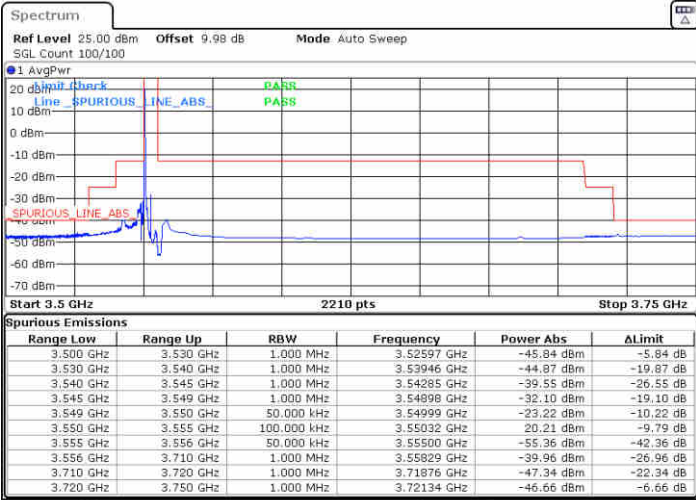

Date: 31.JUL.2020 19:33:26

LTE Band 48 / 20MHz

QPSK

Highest Channel / 1RB0

Highest Channel / 1RBmax

Date: 2.AUG.2020 23:40:59

Date: 2.AUG.2020 23:42:00

Highest Channel / FullIRB

N/A

Date: 2.AUG.2020 23:24:02

LTE Band 48 / 5MHz

16QAM

Lowest Channel / 1RB0

Lowest Channel / 1RBmax

Date: 3.AUG.2020 03:44:40

Date: 3.AUG.2020 03:50:08

Lowest Channel / FullIRB

N/A

Date: 3.AUG.2020 03:39:37

LTE Band 48 / 5MHz

16QAM

Middle Channel / 1RB0

Middle Channel / 1RBmax

Date: 3.AUG.2020 02:58:06