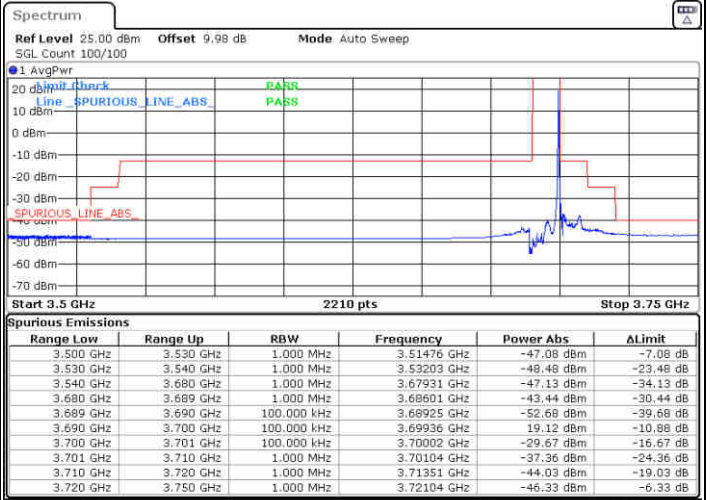

Lowest Channel / 1RBmax

Date: 3.AUG.2020 02:40:48

Date: 3.AUG.2020 02:45:19

Lowest Channel / FullIRB

N/A

Date: 3.AUG.2020 02:34:08

LTE Band 48 / 10MHz

16QAM

MiddleChannel / 1RB0

Middle Channel / 1RBmax

Date: 3.AUG.2020 02:06:46

Date: 3.AUG.2020 02:13:47

Middle Channel / FullIRB

N/A

Date: 3.AUG.2020 02:02:01

LTE Band 48 / 10MHz

16QAM

Highest Channel / 1RB0

Highest Channel / 1RBmax

Date: 3.AUG.2020 02:23:46

Date: 3.AUG.2020 02:19:23

Highest Channel / FullIRB

N/A

Date: 3.AUG.2020 02:28:16