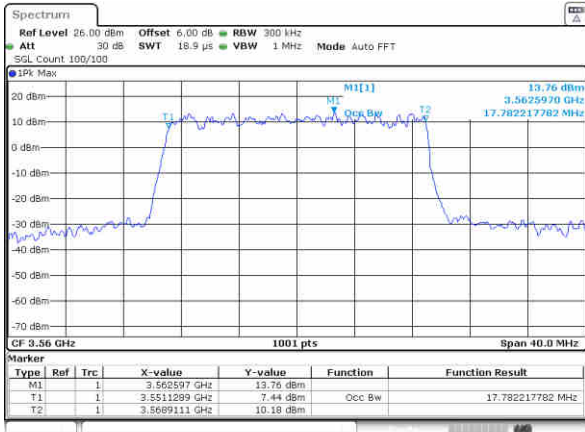

LTE Band 48

Lowest Channel / 20MHz / QPSK

Date: 31.JUL.2020 14:13:35