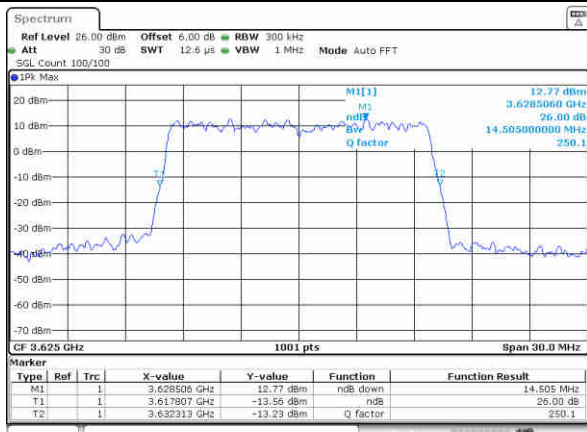

Middle Channel / 15MHz / 64QAM

Date: 31-Jul-2020 14:04:26