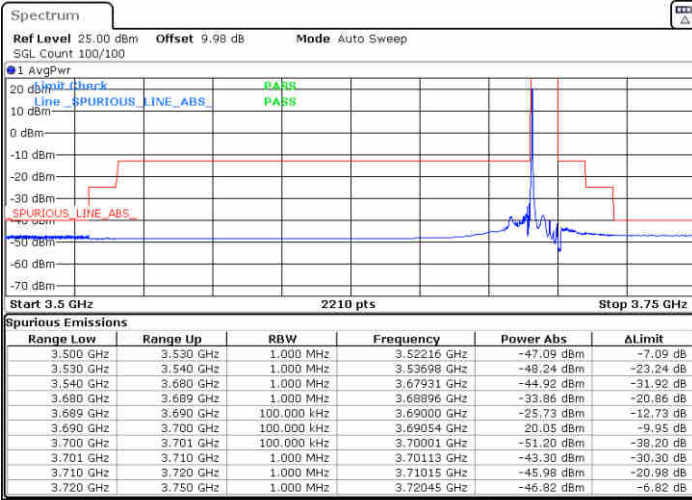

N/A

Date: 3.AUG.2020 02:32:50

LTE Band 48 / 10MHz

QPSK

MiddleChannel / 1RB0

Middle Channel / 1RBmax

Date: 3.AUG.2020 02:08:51

Date: 3.AUG.2020 02:11:45

Middle Channel / FullIRB

N/A

Date: 3.AUG.2020 01:56:55

LTE Band 48 / 10MHz

QPSK

Highest Channel / 1RB0

Highest Channel / 1RBmax

Date: 3.AUG.2020 02:22:24

Date: 3.AUG.2020 02:20:46

Highest Channel / FullIRB

N/A

Date: 3.AUG.2020 02:29:37

LTE Band 48 / 15MHz

QPSK

Lowest Channel / 1RB0

Lowest Channel / 1RBmax