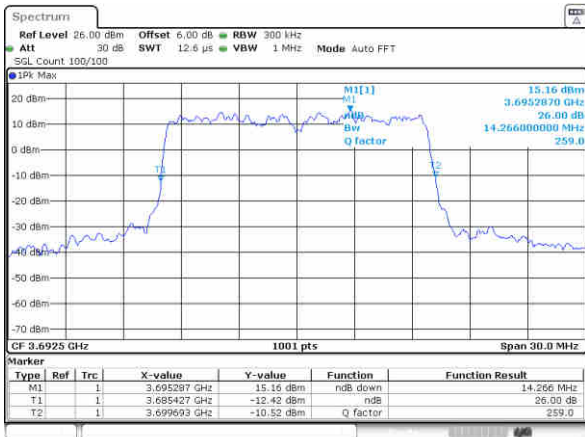

Highest Channel / 15MHz / QPSK

Date: 31-Jul-2020 14:07:14