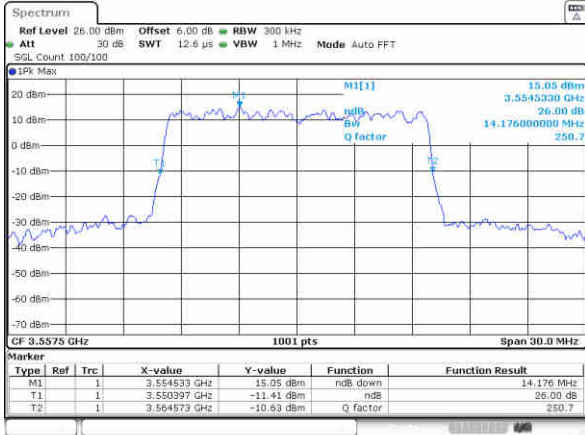

LTE Band 48

Lowest Channel / 15MHz / QPSK

Date: 31-Jul-2020 14:06:15

Lowest Channel / 15MHz / 16QAM

Date: 31-Jul-2020 14:05:59

Middle Channel / 15MHz / QPSK

Date: 31-Jul-2020 14:03:50

Middle Channel / 15MHz / 16QAM