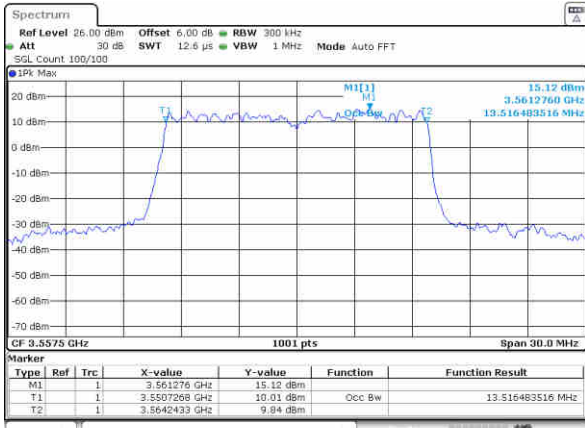

Highest Channel / 10MHz / 16QAM

Date: 31.JUL.2020 14:02:18

LTE Band 48

Lowest Channel / 15MHz / QPSK

Date: 31.JUL.2020 14:06:10

Lowest Channel / 15MHz / 16QAM

Date: 31.JUL.2020 14:05:53

Middle Channel / 15MHz / QPSK

Date: 31.JUL.2020 14:03:44

Middle Channel / 15MHz / 16QAM

Date: 31.JUL.2020 14:04:02

Highest Channel / 15MHz / QPSK

Date: 31.JUL.2020 14:07:07

Highest Channel / 15MHz / 16QAM

Date: 31.JUL.2020 14:07:26

LTE Band 48