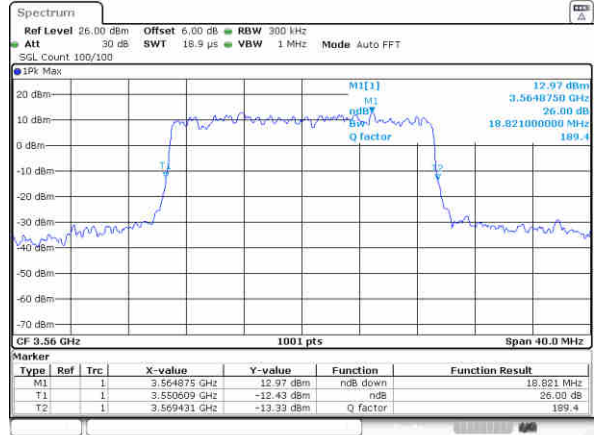

Lowest Channel / 20MHz / 16QAM

Date: 31-Jul-2020 14:11:08