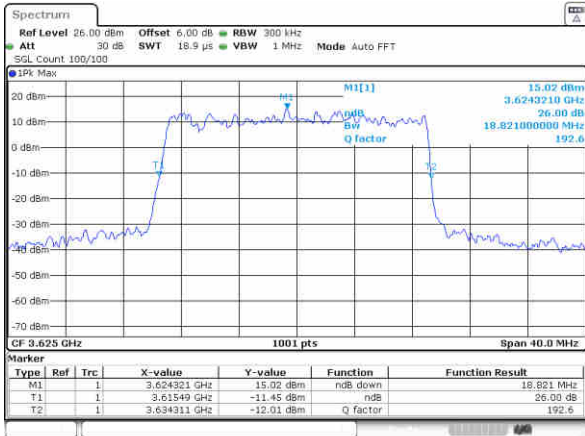

Middle Channel / 20MHz / QPSK

Date: 31-Jul-2020 14:15:17