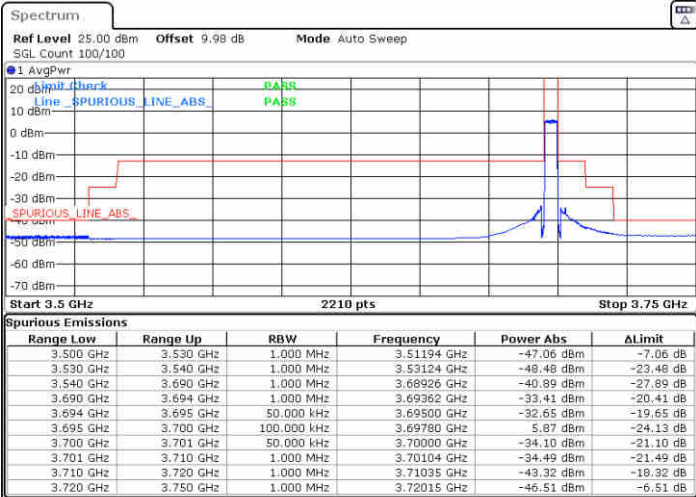

Lowest Channel / FullIRB

N/A

Date: 3.AUG.2020 03:39:37

LTE Band 48 / 5MHz

16QAM

Middle Channel / 1RB0

Middle Channel / 1RBmax

Date: 3.AUG.2020 02:58:06

Date: 3.AUG.2020 03:05:16

Middle Channel / FullIRB

N/A

Date: 3.AUG.2020 02:54:02

LTE Band 48 / 5MHz

16QAM

Highest Channel / 1RB0

Highest Channel / 1RBmax

Date: 3.AUG.2020 03:18:01

Date: 3.AUG.2020 03:13:29

Highest Channel / FullIRB

N/A

Date: 3.AUG.2020 03:23:45

LTE Band 48 / 10MHz

16QAM

Lowest Channel / 1RB0

Lowest Channel / 1RBmax

Date: 3.AUG.2020 02:40:48

Date: 3.AUG.2020 02:45:19

Lowest Channel / FullIRB

N/A

Date: 3.AUG.2020 02:34:08

LTE Band 48 / 10MHz

16QAM