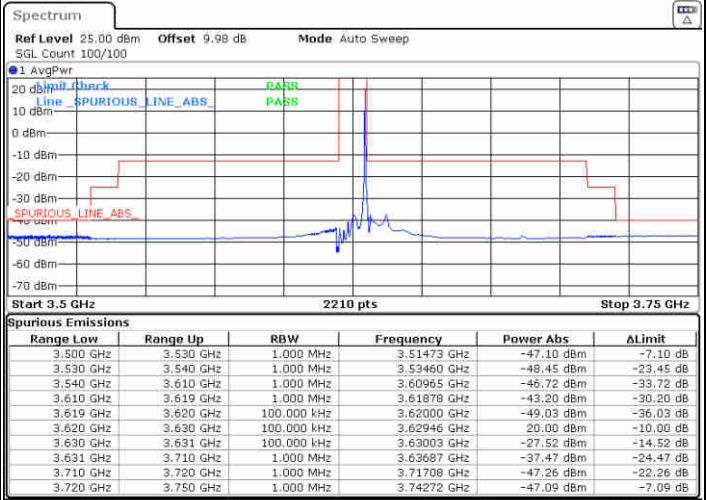

Date: 3.AUG.2020 03:27:25

LTE Band 48 / 10MHz

QPSK

Lowest Channel / 1RB0

Lowest Channel / 1RBmax

Date: 3.AUG.2020 02:42:19

Date: 3.AUG.2020 02:43:41

Lowest Channel / FullIRB

N/A

Date: 3.AUG.2020 02:32:50

LTE Band 48 / 10MHz

QPSK

MiddleChannel / 1RB0

Middle Channel / 1RBmax

Date: 3.AUG.2020 02:08:51

Date: 3.AUG.2020 02:11:45

Middle Channel / FullIRB

N/A

Date: 3.AUG.2020 01:56:55

LTE Band 48 / 10MHz

QPSK

Highest Channel / 1RB0

Highest Channel / 1RBmax

Date: 3.AUG.2020 02:22:24

Date: 3.AUG.2020 02:20:46

Highest Channel / FullIRB

N/A

Date: 3.AUG.2020 02:29:37

LTE Band 48 / 15MHz

QPSK

Lowest Channel / 1RB0

Lowest Channel / 1RBmax