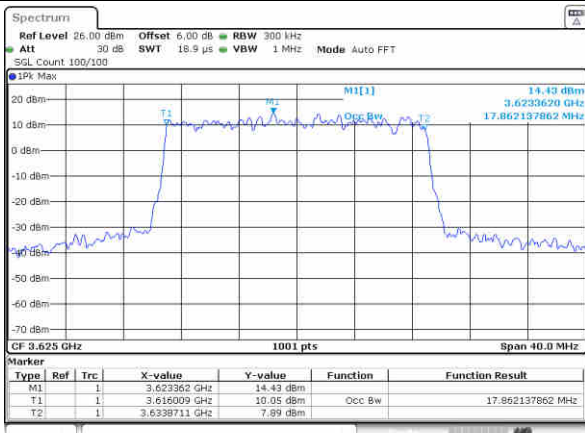

Middle Channel / 20MHz / QPSK

Date: 31.JUL.2020 14:15:11