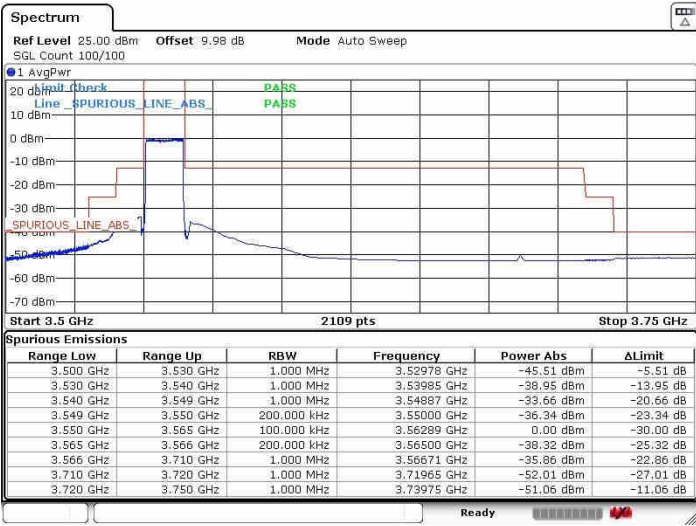

Middle Channel / FullIRB

N/A

Date: 3.AUG.2020 01:56:55

LTE Band 48 / 10MHz

QPSK

Highest Channel / 1RB0

Highest Channel / 1RBmax

Date: 3.AUG.2020 02:22:24

Date: 3.AUG.2020 02:20:46

Highest Channel / FullIRB

N/A

Date: 3.AUG.2020 02:29:37

LTE Band 48 / 15MHz

QPSK

Lowest Channel / 1RB0

Lowest Channel / 1RBmax

Date: 31.JUL.2020 20:21:45

Date: 31.JUL.2020 20:19:58

Lowest Channel / FullIRB

N/A

Date: 31.JUL.2020 20:28:10

LTE Band 48 / 15MHz

QPSK

Middle Channel / 1RB0