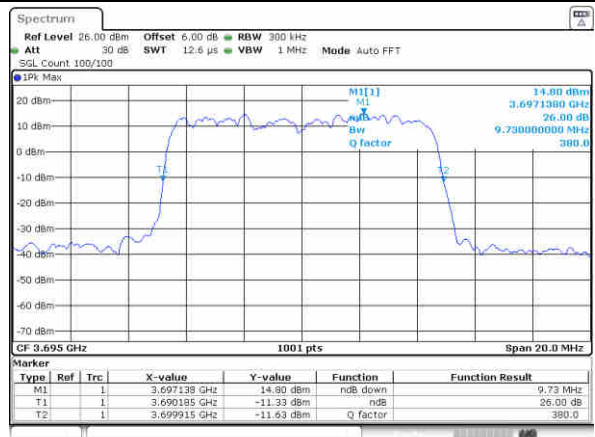

Date: 31.JUL.2020 13:48:06

Middle Channel / 10MHz / 64QAM

Date: 31.JUL.2020 13:59:43

Highest Channel / 5MHz / 64QAM

Date: 31.JUL.2020 13:52:11

Highest Channel / 10MHz / 64QAM

Date: 31.JUL.2020 14:02:43

LTE Band 48