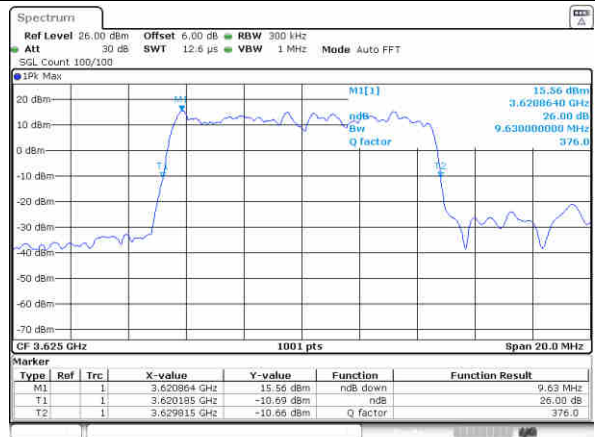

Highest Channel / 20MHz / 16QAM

Date: 31-Jul-2020 14:21:09

LTE Band 48

Lowest Channel / 5MHz / 64QAM

Date: 31.JUL.2020 13:59:34

Lowest Channel / 10MHz / 64QAM

Date: 31.JUL.2020 14:00:41

Middle Channel / 5MHz / 64QAM

Date: 31.JUL.2020 13:48:06

Middle Channel / 10MHz / 64QAM

Date: 31.JUL.2020 13:59:43

Highest Channel / 5MHz / 64QAM

Date: 31.JUL.2020 13:52:11

Highest Channel / 10MHz / 64QAM

Date: 31.JUL.2020 14:02:43

LTE Band 48