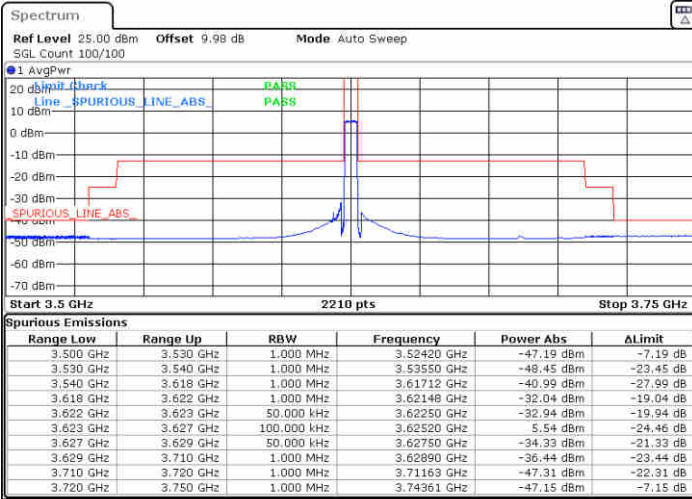

N/A

Date: 2.AUG.2020 23:24:02

LTE Band 48 / 5MHz

16QAM

Lowest Channel / 1RB0

Lowest Channel / 1RBmax

Date: 3.AUG.2020 03:44:40

Date: 3.AUG.2020 03:50:08

Lowest Channel / FullIRB

N/A

Date: 3.AUG.2020 03:39:37

LTE Band 48 / 5MHz

16QAM

Middle Channel / 1RB0

Middle Channel / 1RBmax

Date: 3.AUG.2020 02:58:06

Date: 3.AUG.2020 03:05:16

Middle Channel / FullIRB

N/A

Date: 3.AUG.2020 02:54:02

LTE Band 48 / 5MHz

16QAM

Highest Channel / 1RB0

Highest Channel / 1RBmax