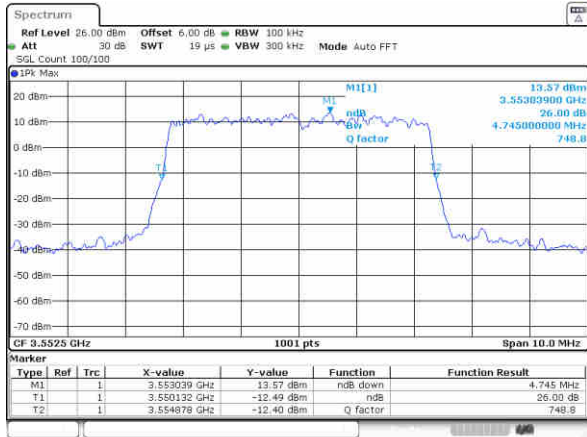

Highest Channel / 20MHz / 16QAM

Date: 31-Jul-2020 14:21:09

LTE Band 48

Lowest Channel / 5MHz / 64QAM

Date: 31.JUL.2020 13:59:34

Lowest Channel / 10MHz / 64QAM

Date: 31.JUL.2020 14:00:41

Middle Channel / 5MHz / 64QAM

Date: 31.JUL.2020 13:48:06

Middle Channel / 10MHz / 64QAM

Date: 31.JUL.2020 13:59:43

Highest Channel / 5MHz / 64QAM

Date: 31.JUL.2020 13:52:11

Highest Channel / 10MHz / 64QAM

Date: 31.JUL.2020 14:02:43

LTE Band 48