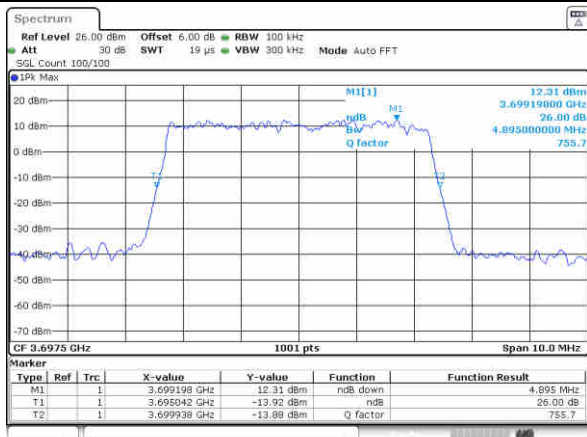

Highest Channel / 5MHz / 64QAM

Date: 31.JUL.2020 13:52:11