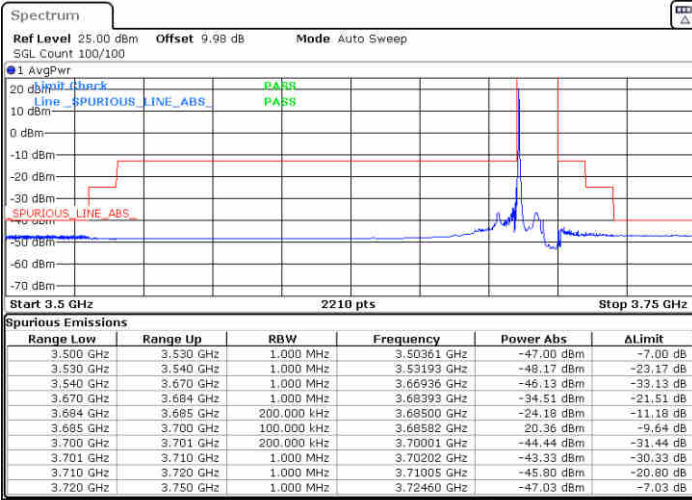

Date: 31.JUL.2020 20:21:45

Date: 31.JUL.2020 20:19:58

Lowest Channel / FullIRB

N/A

Date: 31.JUL.2020 20:28:10

LTE Band 48 / 15MHz

QPSK

Middle Channel / 1RB0

Middle Channel / 1RBmax

Date: 31.JUL.2020 19:48:24

Date: 31.JUL.2020 19:49:51

Middle Channel / FullIRB

N/A

Date: 31.JUL.2020 19:40:16

LTE Band 48 / 15MHz

QPSK

Highest Channel / 1RB0

Highest Channel / 1RBmax

Date: 3.AUG.2020 01:23:16

Date: 3.AUG.2020 01:13:09

Highest Channel / FullIRB

N/A

Date: 3.AUG.2020 01:25:10

LTE Band 48 / 20MHz