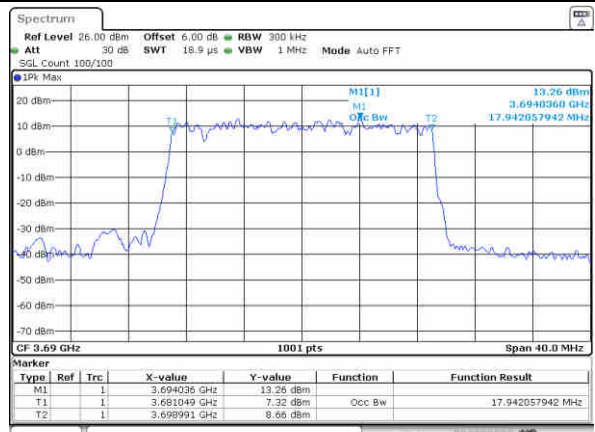

Highest Channel / 20MHz / QPSK

Date: 31.JUL.2020 14:22:01

Highest Channel / 20MHz / 16QAM

Date: 31.JUL.2020 14:21:01

LTE Band 48

Lowest Channel / 5MHz / 64QAM

Date: 31.JUL.2020 13:50:28

Lowest Channel / 10MHz / 64QAM