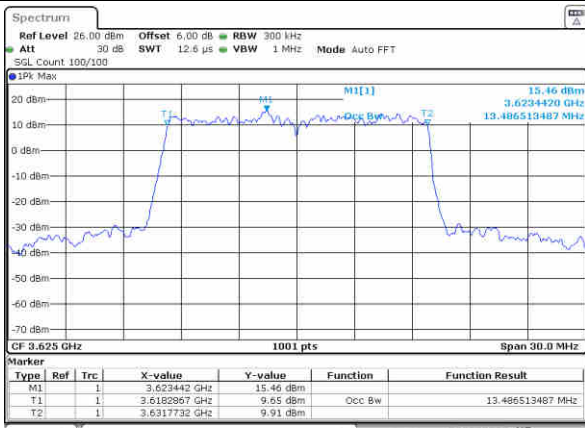

Highest Channel / 10MHz / 16QAM

Date: 31.JUL.2020 14:02:18

LTE Band 48

Lowest Channel / 15MHz / QPSK

Date: 31.JUL.2020 14:06:10

Lowest Channel / 15MHz / 16QAM

Date: 31.JUL.2020 14:05:53

Middle Channel / 15MHz / QPSK