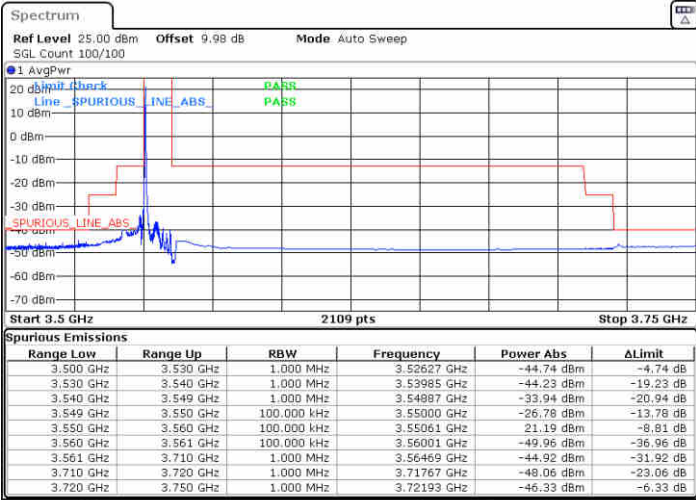

Date: 3.AUG.2020 03:14:21

Highest Channel / FullIRB

N/A

Range Low	Range Up	RBW	Frequency	Power Abs	ΔLimit
3.500 GHz	3.530 GHz	1.000 MHz	3.50055 GHz	-46.98 dBm	-6.98 dB
3.530 GHz	3.540 GHz	1.000 MHz	3.53015 GHz	-48.42 dBm	-23.42 dB
3.540 GHz	3.690 GHz	1.000 MHz	3.68926 GHz	-40.83 dBm	-27.83 dB
3.690 GHz	3.694 GHz	1.000 MHz	3.69358 GHz	-34.18 dBm	-21.18 dB
3.694 GHz	3.695 GHz	50.000 kHz	3.69500 GHz	-32.90 dBm	-19.90 dB
3.695 GHz	3.700 GHz	100.000 kHz	3.69849 GHz	5.66 dBm	-24.34 dB
3.700 GHz	3.701 GHz	50.000 kHz	3.70000 GHz	-34.11 dBm	-21.11 dB
3.701 GHz	3.710 GHz	1.000 MHz	3.70131 GHz	-31.49 dBm	-18.49 dB
3.710 GHz	3.720 GHz	1.000 MHz	3.71084 GHz	-43.08 dBm	-18.08 dB
3.720 GHz	3.750 GHz	1.000 MHz	3.72104 GHz	-46.56 dBm	-6.56 dB

Date: 3.AUG.2020 03:27:25

LTE Band 48 / 10MHz

QPSK

Lowest Channel / 1RB0

Lowest Channel / 1RBmax

Date: 3.AUG.2020 02:42:19

Date: 3.AUG.2020 02:43:41

Lowest Channel / FullIRB

N/A

Date: 3.AUG.2020 02:32:50

LTE Band 48 / 10MHz

QPSK

MiddleChannel / 1RB0

Middle Channel / 1RBmax

Date: 3.AUG.2020 02:08:51

Date: 3.AUG.2020 02:11:45

Middle Channel / FullIRB

N/A

Date: 3.AUG.2020 01:56:55

LTE Band 48 / 10MHz

QPSK

Highest Channel / 1RB0

Highest Channel / 1RBmax

Date: 3.AUG.2020 02:22:24