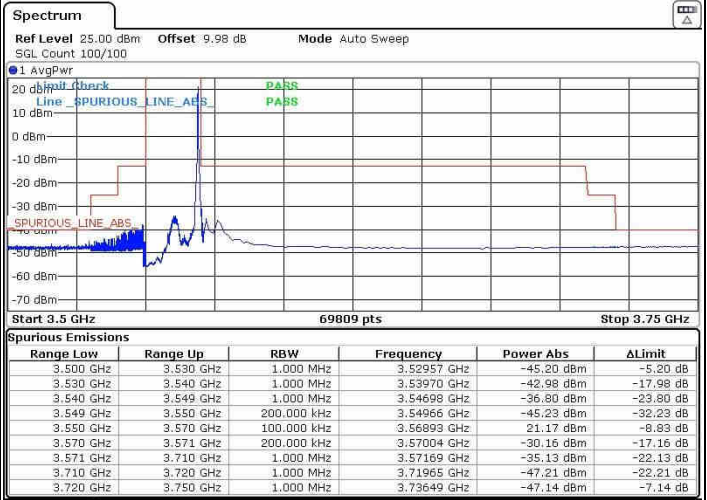

Middle Channel / 1RBmax

Date: 31.JUL.2020 19:48:24

Date: 31.JUL.2020 19:49:51

Middle Channel / FullIRB

N/A

Date: 31.JUL.2020 19:40:16

LTE Band 48 / 15MHz

QPSK

Highest Channel / 1RB0

Highest Channel / 1RBmax

Date: 3.AUG.2020 01:23:16

Date: 3.AUG.2020 01:13:09

Highest Channel / FullIRB

N/A

Date: 3.AUG.2020 01:25:10

LTE Band 48 / 20MHz

QPSK

Lowest Channel / 1RB0

Lowest Channel / 1RBmax

Date: 2.AUG.2020 23:17:24

Date: 2.AUG.2020 23:18:29

Lowest Channel / FullIRB

N/A

Date: 2.AUG.2020 23:08:40