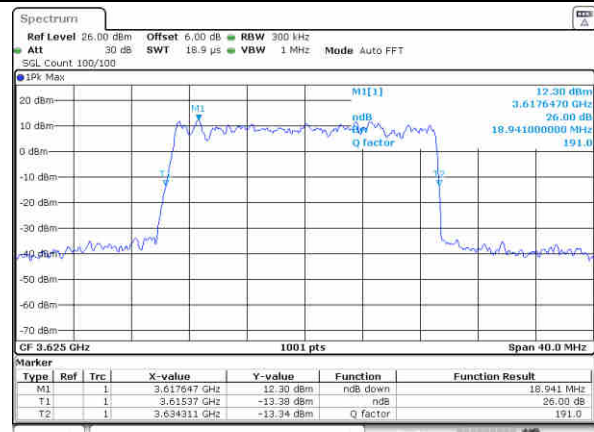

Lowest Channel / 15MHz / 64QAM

Date: 31-Jul-2020 14:05:41

Lowest Channel / 20MHz / 64QAM

Date: 31-Jul-2020 14:11:37

Middle Channel / 15MHz / 64QAM

Date: 31-Jul-2020 14:04:26

Middle Channel / 20MHz / 64QAM

Date: 31-Jul-2020 14:16:33

Highest Channel / 15MHz / 64QAM

Date: 31-Jul-2020 14:07:50

Highest Channel / 20MHz / 64QAM

Date: 31-Jul-2020 14:20:39

Occupied Bandwidth

Mode	LTE Band 48 : 99%OBW(MHz)											
BW	1.4MHz		3MHz		5MHz		10MHz		15MHz		20MHz	
Mod.	QPSK	16QAM	QPSK	16QAM	QPSK	16QAM	QPSK	16QAM	QPSK	16QAM	QPSK	16QAM
Lowest CH	-	-	-	-	4.52	4.49	9.05	9.01	13.52	13.46	17.78	17.86
Middle CH	-	-	-	-	4.48	4.50	9.07	9.03	13.49	13.43	17.86	17.86
Highest CH	-	-	-	-	4.48	4.51	9.01	8.99	13.49	13.49	17.82	17.94
Mode	LTE Band 48 : 99%OBW(MHz)											
BW	1.4MHz		3MHz		5MHz		10MHz		15MHz		20MHz	
Mod.	64QAM		64QAM		64QAM		64QAM		64QAM		64QAM	
Lowest CH	-	-	-	-	4.48	-	9.05	-	13.46	-	17.86	-
Middle CH	-	-	-	-	4.52	-	9.05	-	13.46	-	17.94	-
Highest CH	-	-	-	-	4.51	-	8.97	-	13.52	-	17.90	-