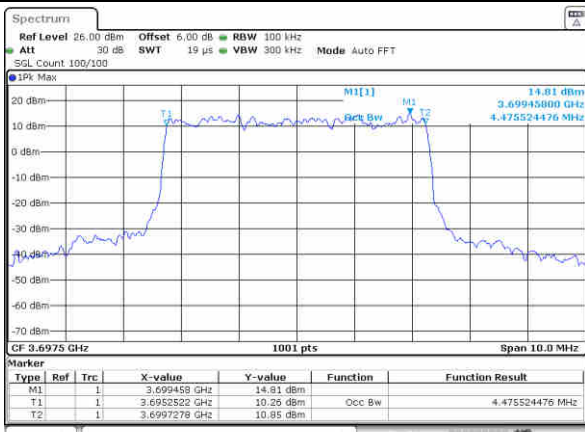

Highest Channel / 15MHz / 64QAM

Date: 31-Jul-2020 14:07:50

Highest Channel / 20MHz / 64QAM

Date: 31-Jul-2020 14:20:39

Occupied Bandwidth

Mode	LTE Band 48 : 99%OBW(MHz)											
BW	1.4MHz		3MHz		5MHz		10MHz		15MHz		20MHz	
Mod.	QPSK	16QAM	QPSK	16QAM	QPSK	16QAM	QPSK	16QAM	QPSK	16QAM	QPSK	16QAM
Lowest CH	-	-	-	-	4.52	4.49	9.05	9.01	13.52	13.46	17.78	17.86
Middle CH	-	-	-	-	4.48	4.50	9.07	9.03	13.49	13.43	17.86	17.86
Highest CH	-	-	-	-	4.48	4.51	9.01	8.99	13.49	13.49	17.82	17.94
Mode	LTE Band 48 : 99%OBW(MHz)											
BW	1.4MHz		3MHz		5MHz		10MHz		15MHz		20MHz	
Mod.	64QAM		64QAM		64QAM		64QAM		64QAM		64QAM	
Lowest CH	-	-	-	-	4.48	-	9.05	-	13.46	-	17.86	-
Middle CH	-	-	-	-	4.52	-	9.05	-	13.46	-	17.94	-
Highest CH	-	-	-	-	4.51	-	8.97	-	13.52	-	17.90	-

LTE Band 48

Lowest Channel / 5MHz / QPSK

Date: 31.JUL.2020 13:49:54

Lowest Channel / 5MHz / 16QAM

Date: 31.JUL.2020 13:50:11

Middle Channel / 5MHz / QPSK

Date: 31.JUL.2020 13:47:09

Middle Channel / 5MHz / 16QAM

Date: 31.JUL.2020 13:47:43

Highest Channel / 5MHz / QPSK

Date: 31.JUL.2020 13:51:34

Highest Channel / 5MHz / 16QAM

Date: 31.JUL.2020 13:51:50

LTE Band 48

Lowest Channel / 10MHz / QPSK

Date: 31.JUL.2020 14:01:10