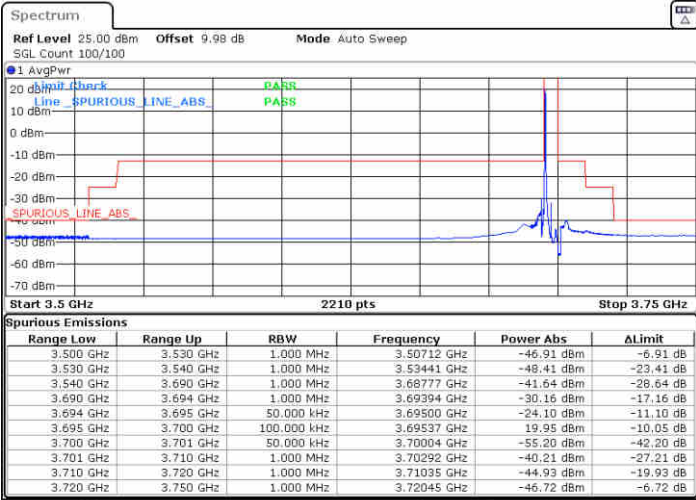

Lowest Channel / FullIRB

N/A

Date: 3.AUG.2020 03:39:37

LTE Band 48 / 5MHz

16QAM

Middle Channel / 1RB0

Middle Channel / 1RBmax

Date: 3.AUG.2020 02:58:06

Date: 3.AUG.2020 03:05:16

Middle Channel / FullIRB

N/A

Date: 3.AUG.2020 02:54:02

LTE Band 48 / 5MHz

16QAM

Highest Channel / 1RB0

Highest Channel / 1RBmax

Date: 3.AUG.2020 03:18:01

Date: 3.AUG.2020 03:13:29

Highest Channel / FullIRB

N/A

Date: 3.AUG.2020 03:23:45

LTE Band 48 / 10MHz

16QAM

Lowest Channel / 1RB0