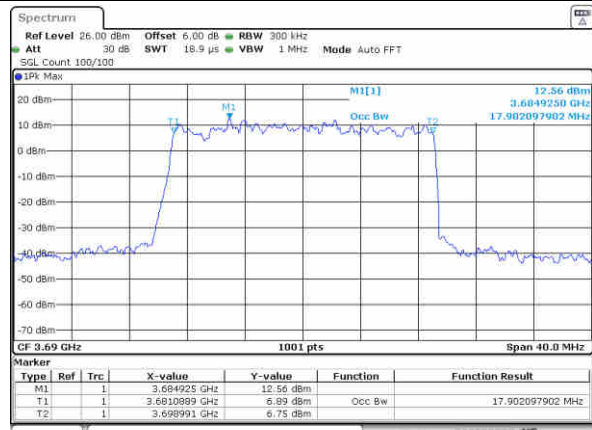

Middle Channel / 20MHz / 64QAM

Date: 31.JUL.2020 14:16:20

Highest Channel / 15MHz / 64QAM

Date: 31.JUL.2020 14:07:43

Highest Channel / 20MHz / 64QAM

Date: 31.JUL.2020 14:12:33

Conducted Band Edge

LTE Band 48 / 5MHz