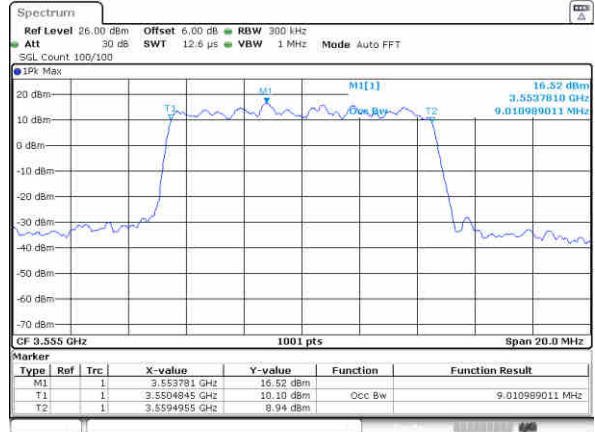

Lowest Channel / 10MHz / 16QAM

Date: 31.JUL.2020 14:00:54