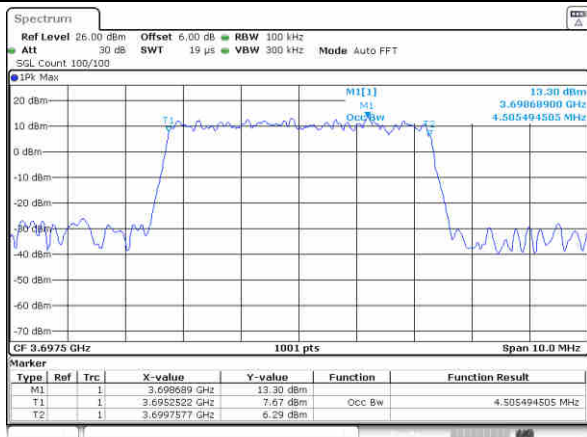

Date: 31.JUL.2020 14:00:34

Middle Channel / 5MHz / 64QAM

Date: 31.JUL.2020 13:48:00

Middle Channel / 10MHz / 64QAM

Date: 31.JUL.2020 13:59:36

Highest Channel / 5MHz / 64QAM

Date: 31.JUL.2020 13:52:06

Highest Channel / 10MHz / 64QAM