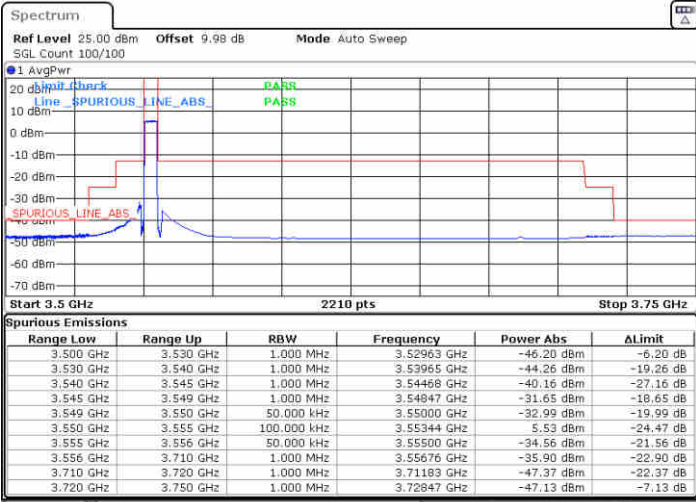

Date: 31.JUL.2020 19:33:26

LTE Band 48 / 20MHz

QPSK

Highest Channel / 1RB0

Highest Channel / 1RBmax

Date: 2.AUG.2020 23:40:59

Date: 2.AUG.2020 23:42:00

Highest Channel / FullIRB

N/A

Date: 2.AUG.2020 23:24:02

LTE Band 48 / 5MHz

16QAM

Lowest Channel / 1RB0

Lowest Channel / 1RBmax

Date: 3.AUG.2020 03:44:40

Date: 3.AUG.2020 03:50:08

Lowest Channel / FullIRB

N/A

Date: 3.AUG.2020 03:39:37

LTE Band 48 / 5MHz

16QAM

Middle Channel / 1RB0

Middle Channel / 1RBmax

Date: 3.AUG.2020 02:58:06