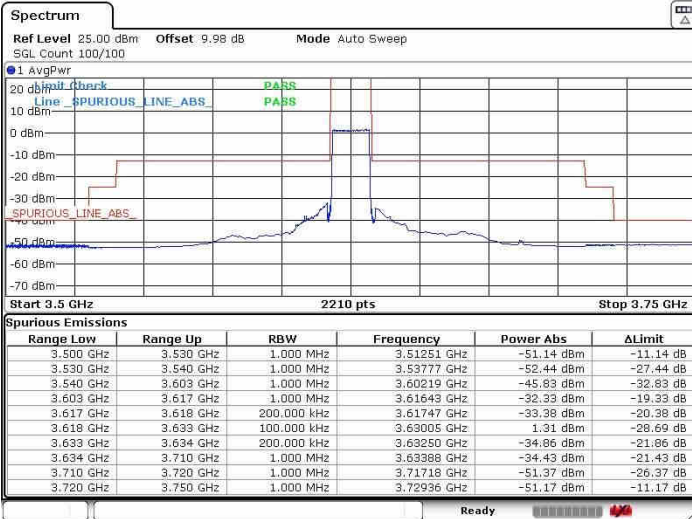

Date: 3.AUG.2020 02:20:46

Highest Channel / FullIRB

N/A

Date: 3.AUG.2020 02:29:37

LTE Band 48 / 15MHz

QPSK

Lowest Channel / 1RB0

Lowest Channel / 1RBmax

Date: 31.JUL.2020 20:21:45

Date: 31.JUL.2020 20:19:58

Lowest Channel / FullIRB

N/A

Date: 31.JUL.2020 20:28:10

LTE Band 48 / 15MHz

QPSK

Middle Channel / 1RB0

Middle Channel / 1RBmax

Date: 31.JUL.2020 19:48:24

Date: 31.JUL.2020 19:49:51

Middle Channel / FullIRB

N/A

Date: 31.JUL.2020 19:40:16

LTE Band 48 / 15MHz

QPSK

Highest Channel / 1RB0

Highest Channel / 1RBmax

Date: 3.AUG.2020 01:23:16

Date: 3.AUG.2020 01:13:09

Highest Channel / FullIRB

N/A

Date: 3.AUG.2020 01:25:10

LTE Band 48 / 20MHz