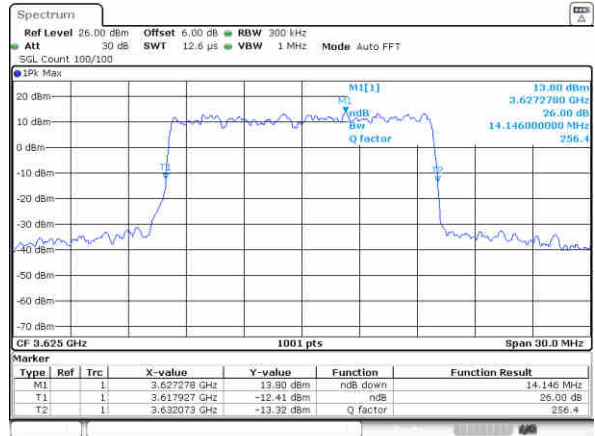

LTE Band 48

Lowest Channel / 15MHz / QPSK

Date: 31-Jul-2020 14:06:15

Lowest Channel / 15MHz / 16QAM

Date: 31-Jul-2020 14:05:59

Middle Channel / 15MHz / QPSK

Date: 31-Jul-2020 14:03:50

Middle Channel / 15MHz / 16QAM