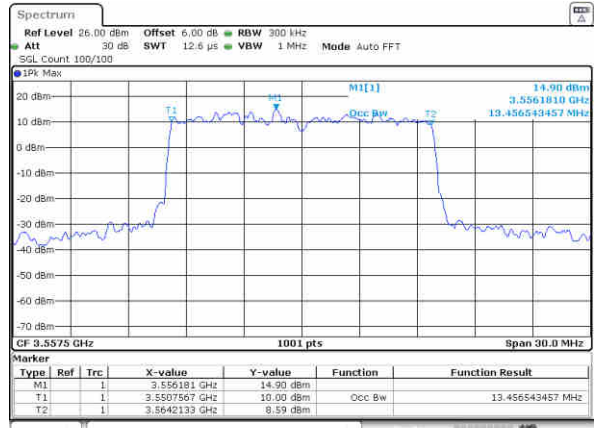

Highest Channel / 10MHz / 16QAM

Date: 31.JUL.2020 14:02:18

LTE Band 48

Lowest Channel / 15MHz / QPSK

Date: 31.JUL.2020 14:06:10

Lowest Channel / 15MHz / 16QAM

Date: 31.JUL.2020 14:05:53

Middle Channel / 15MHz / QPSK

Date: 31.JUL.2020 14:03:44

Middle Channel / 15MHz / 16QAM

Date: 31.JUL.2020 14:04:02

Highest Channel / 15MHz / QPSK

Date: 31.JUL.2020 14:07:07

Highest Channel / 15MHz / 16QAM

Date: 31.JUL.2020 14:07:26

LTE Band 48