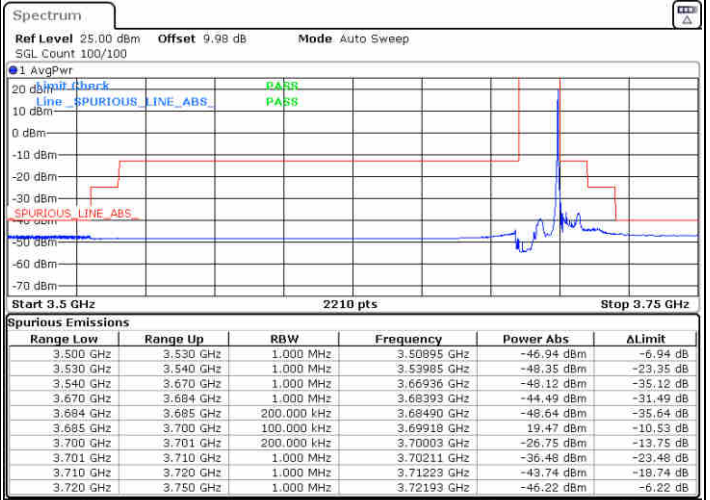

Date: 31.JUL.2020 20:29:08

LTE Band 48 / 15MHz

16QAM

Middle Channel / 1RB0

Middle Channel / 1RBmax

Date: 31.JUL.2020 19:46:16

Date: 31.JUL.2020 19:52:21

Middle Channel / FullIRB

N/A

Date: 31.JUL.2020 19:42:51

LTE Band 48 / 15MHz

16QAM

Highest Channel / 1RB0

Highest Channel / 1RBmax

Date: 3.AUG.2020 01:20:56

Date: 3.AUG.2020 01:15:28