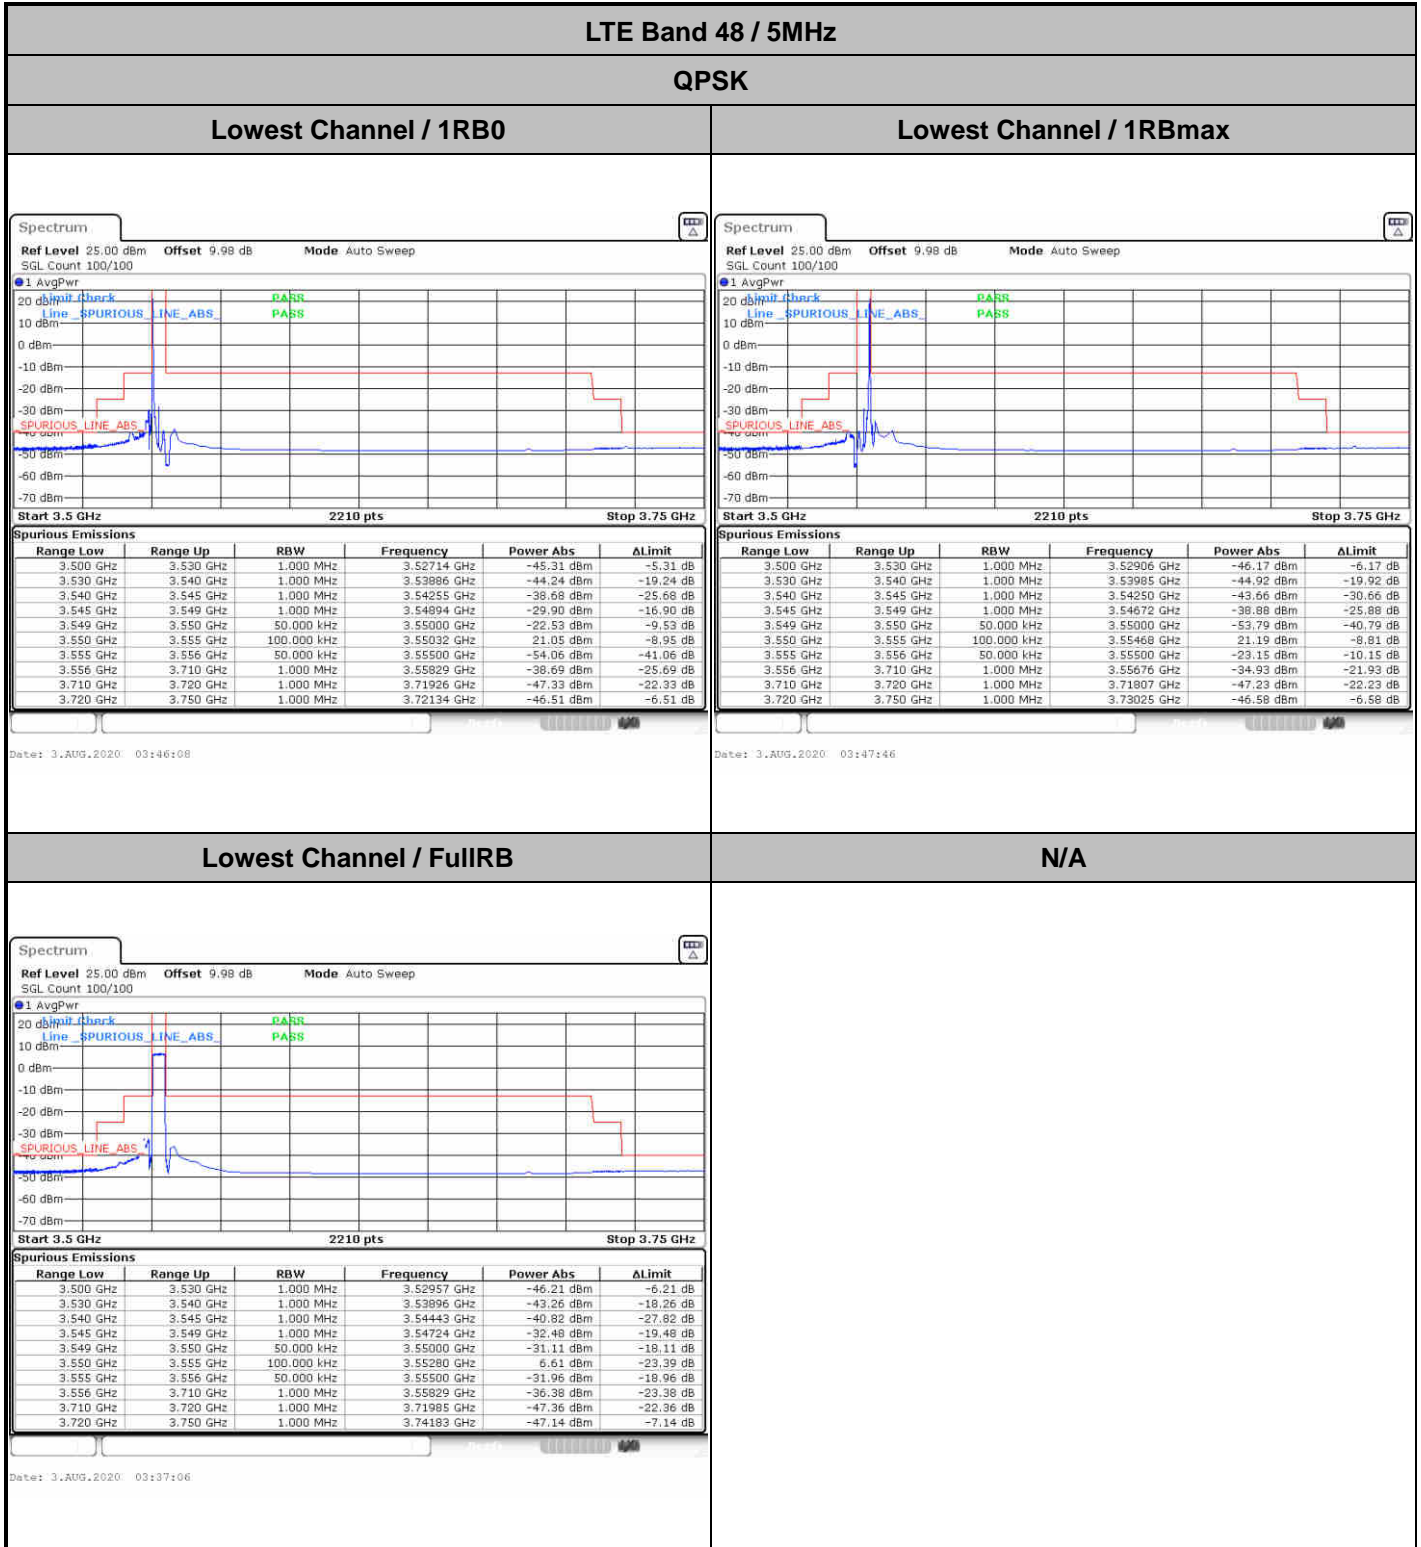

Middle Channel / 20MHz / 64QAM

Date: 31.JUL.2020 14:16:20

Highest Channel / 15MHz / 64QAM

Date: 31.JUL.2020 14:07:43

Highest Channel / 20MHz / 64QAM

Date: 31.JUL.2020 14:12:33

Conducted Band Edge

LTE Band 48 / 5MHz