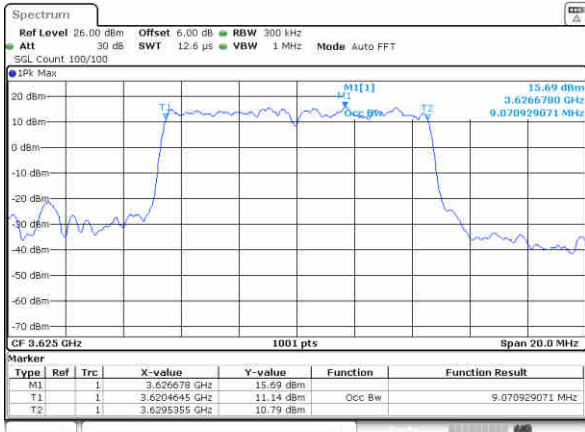

Middle Channel / 10MHz / QPSK

Date: 31.JUL.2020 13:58:58