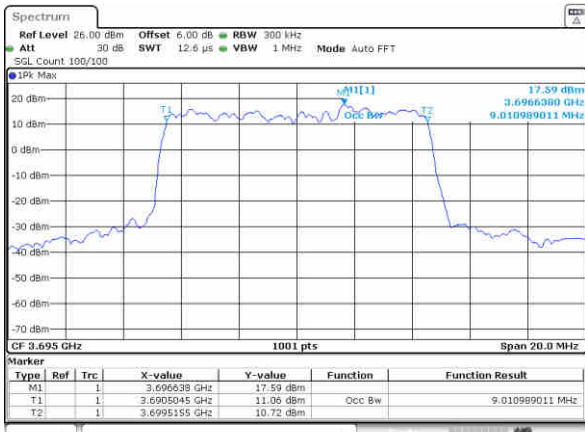

Highest Channel / 10MHz / QPSK

Date: 31.JUL.2020 14:01:59