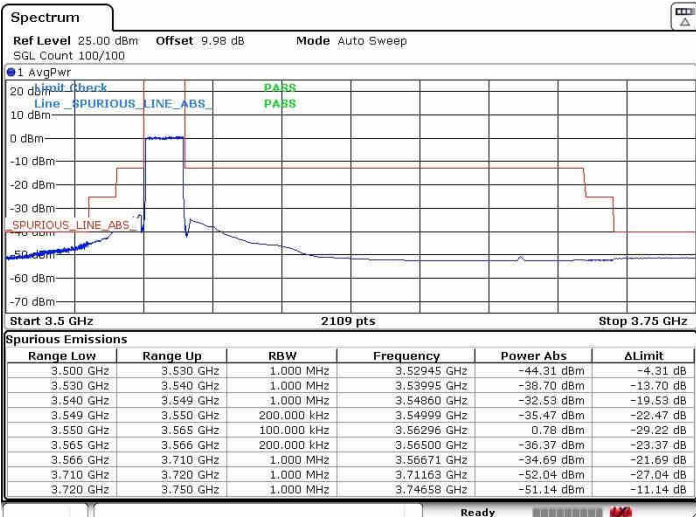

16QAM

Highest Channel / 1RB0

Highest Channel / 1RBmax

Date: 3.AUG.2020 02:23:46

Date: 3.AUG.2020 02:19:23

Highest Channel / FullIRB

N/A

Date: 3.AUG.2020 02:28:16

LTE Band 48 / 15MHz

16QAM

Lowest Channel / 1RB0

Lowest Channel / 1RBmax

Date: 31.JUL.2020 20:22:57

Date: 31.JUL.2020 20:16:58

Lowest Channel / FullIRB

N/A

Date: 31.JUL.2020 20:29:08

LTE Band 48 / 15MHz

16QAM

Middle Channel / 1RB0

Middle Channel / 1RBmax

Date: 31.JUL.2020 19:46:16

Date: 31.JUL.2020 19:52:21

Middle Channel / FullIRB