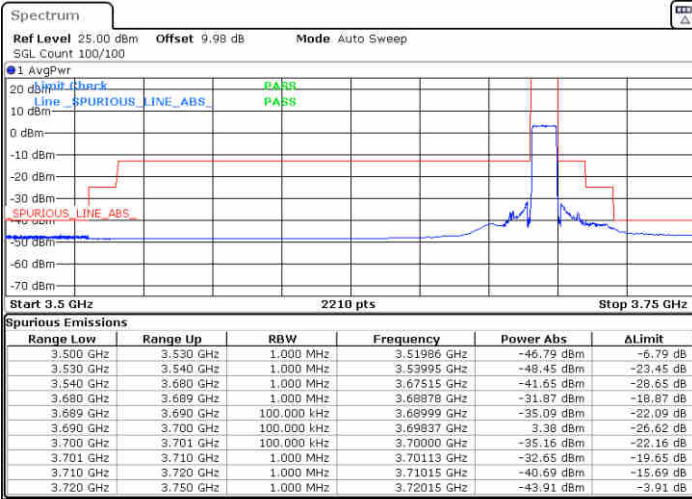

N/A

Date: 3.AUG.2020 02:32:50

LTE Band 48 / 10MHz

QPSK

MiddleChannel / 1RB0

Middle Channel / 1RBmax

Date: 3.AUG.2020 02:08:51

Date: 3.AUG.2020 02:11:45

Middle Channel / FullIRB

N/A

Date: 3.AUG.2020 01:56:55

LTE Band 48 / 10MHz

QPSK

Highest Channel / 1RB0

Highest Channel / 1RBmax

Date: 3.AUG.2020 02:22:24

Date: 3.AUG.2020 02:20:46

Highest Channel / FullIRB

N/A

Date: 3.AUG.2020 02:29:37

LTE Band 48 / 15MHz

QPSK

Lowest Channel / 1RB0

Lowest Channel / 1RBmax