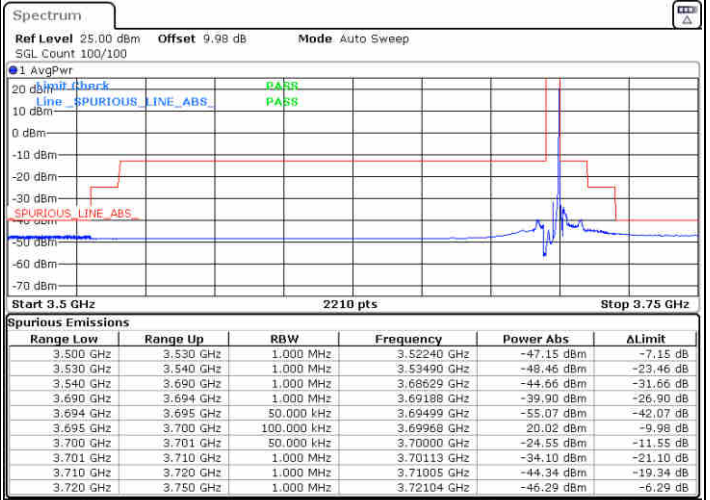

Lowest Channel / FullIRB

N/A

Date: 3.AUG.2020 03:39:37

LTE Band 48 / 5MHz

16QAM

Middle Channel / 1RB0

Middle Channel / 1RBmax

Date: 3.AUG.2020 02:58:06

Date: 3.AUG.2020 03:05:16

Middle Channel / FullIRB

N/A

Date: 3.AUG.2020 02:54:02

LTE Band 48 / 5MHz

16QAM

Highest Channel / 1RB0

Highest Channel / 1RBmax

Date: 3.AUG.2020 03:18:01

Date: 3.AUG.2020 03:13:29

Highest Channel / FullIRB

N/A

Date: 3.AUG.2020 03:23:45

LTE Band 48 / 10MHz

16QAM

Lowest Channel / 1RB0

Lowest Channel / 1RBmax

Date: 3.AUG.2020 02:40:48

Date: 3.AUG.2020 02:45:19

Lowest Channel / FullIRB

N/A

Date: 3.AUG.2020 02:34:08

LTE Band 48 / 10MHz

16QAM