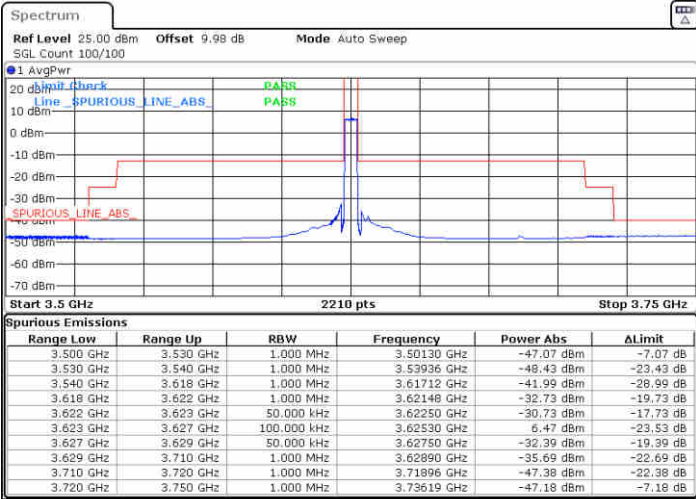

Middle Channel / 20MHz / 64QAM

Date: 31.JUL.2020 14:16:20

Highest Channel / 15MHz / 64QAM

Date: 31.JUL.2020 14:07:43

Highest Channel / 20MHz / 64QAM

Date: 31.JUL.2020 14:12:33

Conducted Band Edge

LTE Band 48 / 5MHz

QPSK

Middle Channel / 1RB0

Middle Channel / 1RBmax

Date: 3.AUG.2020 03:00:22

Date: 3.AUG.2020 03:03:20

Middle Channel / FullIRB

N/A

Date: 3.AUG.2020 02:51:31

LTE Band 48 / 5MHz

QPSK

Highest Channel / 1RB0

Highest Channel / 1RBmax

Range Low	Range Up	RBW	Frequency	Power Abs	ΔLimit
3.500 GHz	3.530 GHz	1.000 MHz	3.50379 GHz	-47.04 dBm	-7.04 dB
3.530 GHz	3.540 GHz	1.000 MHz	3.53213 GHz	-48.43 dBm	-23.43 dB
3.540 GHz	3.690 GHz	1.000 MHz	3.66777 GHz	-40.80 dBm	-27.80 dB
3.690 GHz	3.694 GHz	1.000 MHz	3.69386 GHz	-31.23 dBm	-18.23 dB
3.694 GHz	3.695 GHz	50.000 kHz	3.69500 GHz	-23.02 dBm	-10.02 dB
3.695 GHz	3.700 GHz	100.000 kHz	3.69532 GHz	21.12 dBm	-8.88 dB
3.700 GHz	3.701 GHz	50.000 kHz	3.70000 GHz	-53.90 dBm	-40.90 dB
3.701 GHz	3.710 GHz	1.000 MHz	3.70292 GHz	-39.22 dBm	-26.22 dB
3.710 GHz	3.720 GHz	1.000 MHz	3.71035 GHz	-44.84 dBm	-19.84 dB
3.720 GHz	3.750 GHz	1.000 MHz	3.72074 GHz	-46.71 dBm	-6.71 dB