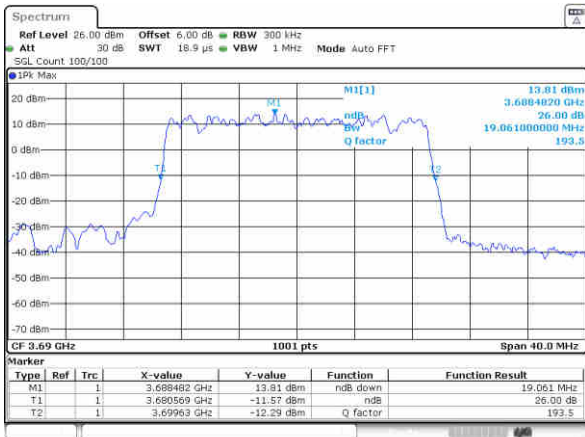

Highest Channel / 20MHz / QPSK

Date: 31-Jul-2020 14:22:07