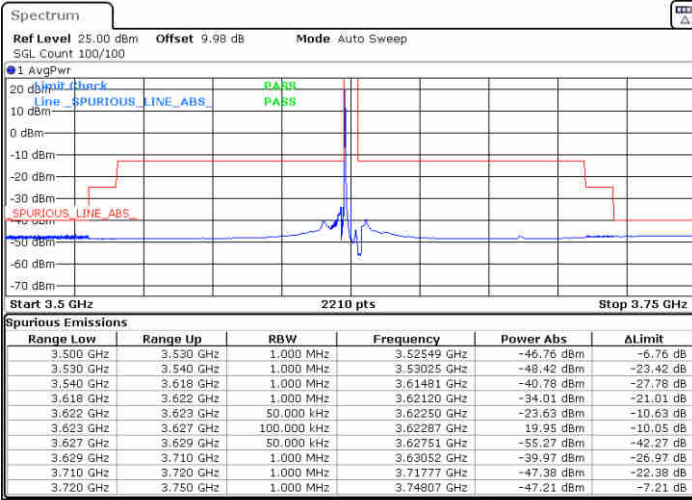

Date: 31.JUL.2020 19:33:26

LTE Band 48 / 20MHz

QPSK

Highest Channel / 1RB0

Highest Channel / 1RBmax

Date: 2.AUG.2020 23:40:59

Date: 2.AUG.2020 23:42:00

Highest Channel / FullIRB

N/A

Date: 2.AUG.2020 23:24:02

LTE Band 48 / 5MHz

16QAM

Lowest Channel / 1RB0

Lowest Channel / 1RBmax

Date: 3.AUG.2020 03:44:40

Date: 3.AUG.2020 03:50:08

Lowest Channel / FullIRB

N/A

Date: 3.AUG.2020 03:39:37

LTE Band 48 / 5MHz

16QAM

Middle Channel / 1RB0

Middle Channel / 1RBmax

Date: 3.AUG.2020 02:58:06

Date: 3.AUG.2020 03:05:16

Middle Channel / FullIRB

N/A

Date: 3.AUG.2020 02:54:02

LTE Band 48 / 5MHz

16QAM

Highest Channel / 1RB0

Highest Channel / 1RBmax