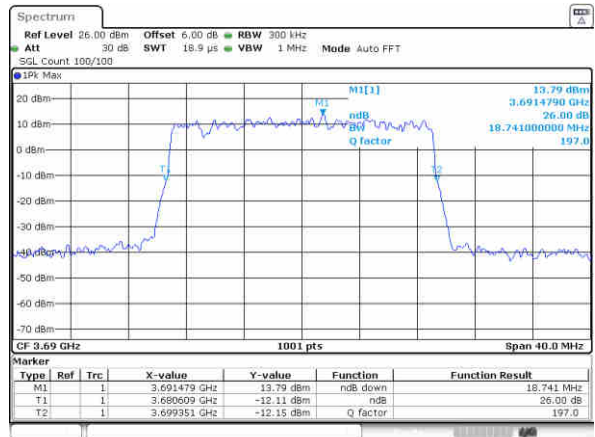

Highest Channel / 20MHz / 16QAM

Date: 31-Jul-2020 14:21:09

LTE Band 48

Lowest Channel / 5MHz / 64QAM

Date: 31.JUL.2020 13:59:34

Lowest Channel / 10MHz / 64QAM

Date: 31.JUL.2020 14:00:41

Middle Channel / 5MHz / 64QAM