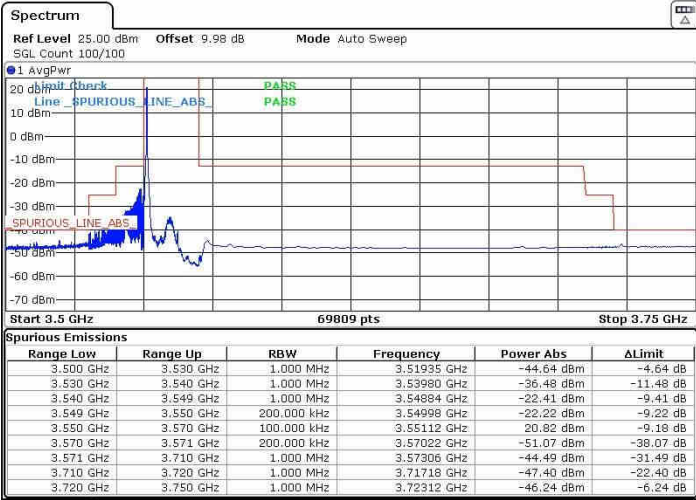

Middle Channel / 1RBmax

Date: 31.JUL.2020 19:48:24

Date: 31.JUL.2020 19:49:51

Middle Channel / FullIRB

N/A

Date: 31.JUL.2020 19:40:16

LTE Band 48 / 15MHz

QPSK

Highest Channel / 1RB0

Highest Channel / 1RBmax

Date: 3.AUG.2020 01:23:16

Date: 3.AUG.2020 01:13:09

Highest Channel / FullIRB

N/A

Date: 3.AUG.2020 01:25:10

LTE Band 48 / 20MHz

QPSK

Lowest Channel / 1RB0

Lowest Channel / 1RBmax

Date: 2.AUG.2020 23:17:24

Date: 2.AUG.2020 23:18:29

Lowest Channel / FullIRB

N/A

Date: 2.AUG.2020 23:08:40