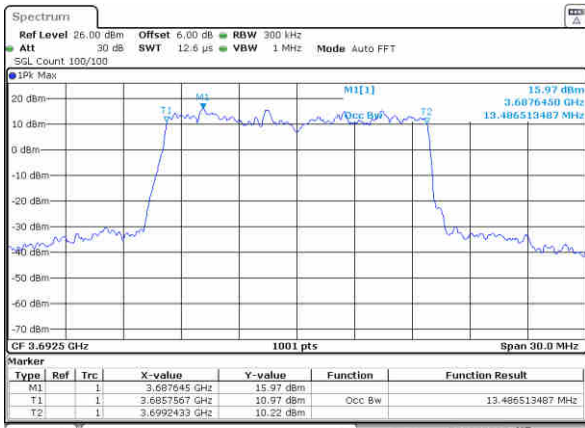

Highest Channel / 10MHz / 16QAM

Date: 31.JUL.2020 14:02:18

LTE Band 48

Lowest Channel / 15MHz / QPSK

Date: 31.JUL.2020 14:06:10

Lowest Channel / 15MHz / 16QAM

Date: 31.JUL.2020 14:05:53

Middle Channel / 15MHz / QPSK

Date: 31.JUL.2020 14:03:44

Middle Channel / 15MHz / 16QAM

Date: 31.JUL.2020 14:04:02

Highest Channel / 15MHz / QPSK

Date: 31.JUL.2020 14:07:07

Highest Channel / 15MHz / 16QAM

Date: 31.JUL.2020 14:07:26

LTE Band 48