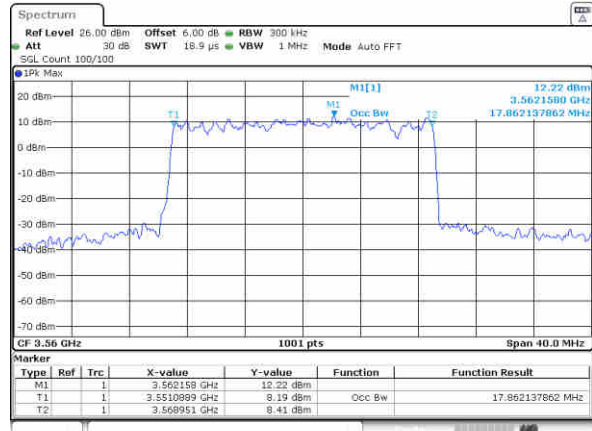

Date: 31.JUL.2020 14:02:36

LTE Band 48

Lowest Channel / 15MHz / 64QAM

Date: 31.JUL.2020 14:05:35

Lowest Channel / 20MHz / 64QAM

Date: 31.JUL.2020 14:11:31

Middle Channel / 15MHz / 64QAM

Date: 31.JUL.2020 14:04:19

Middle Channel / 20MHz / 64QAM

Date: 31.JUL.2020 14:16:20

Highest Channel / 15MHz / 64QAM

Date: 31.JUL.2020 14:07:43

Highest Channel / 20MHz / 64QAM

Date: 31.JUL.2020 14:12:33

Conducted Band Edge

LTE Band 48 / 5MHz