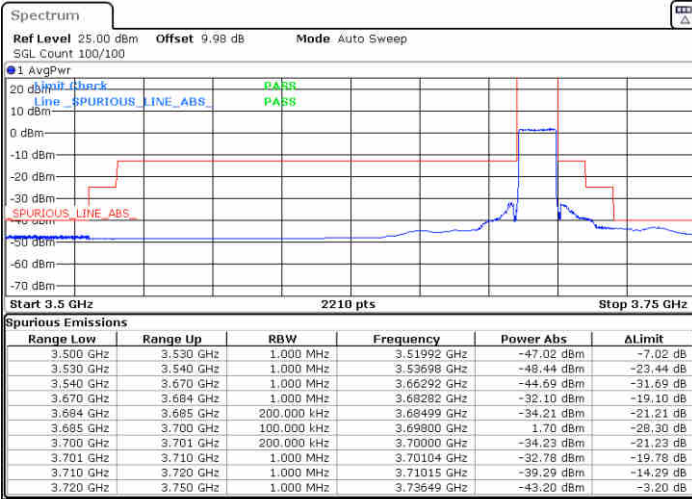

Middle Channel / 1RBmax

Date: 31.JUL.2020 19:48:24

Date: 31.JUL.2020 19:49:51

Middle Channel / FullIRB

N/A

Date: 31.JUL.2020 19:40:16

LTE Band 48 / 15MHz

QPSK

Highest Channel / 1RB0

Highest Channel / 1RBmax

Date: 3.AUG.2020 01:23:16

Date: 3.AUG.2020 01:13:09

Highest Channel / FullIRB

N/A

Date: 3.AUG.2020 01:25:10

LTE Band 48 / 20MHz

QPSK

Lowest Channel / 1RB0

Lowest Channel / 1RBmax

Date: 2.AUG.2020 23:17:24

Date: 2.AUG.2020 23:18:29

Lowest Channel / FullIRB

N/A

Date: 2.AUG.2020 23:08:40