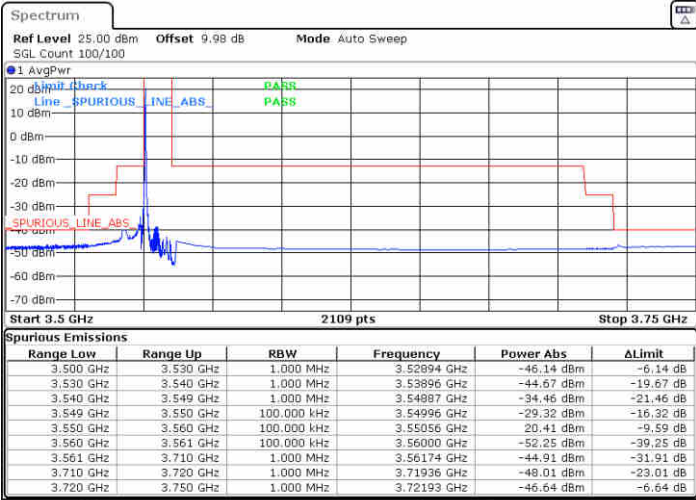

Date: 3.AUG.2020 03:05:16

Middle Channel / FullIRB

N/A

Date: 3.AUG.2020 02:54:02

LTE Band 48 / 5MHz

16QAM

Highest Channel / 1RB0

Highest Channel / 1RBmax

Date: 3.AUG.2020 03:18:01

Date: 3.AUG.2020 03:13:29

Highest Channel / FullIRB

N/A

Date: 3.AUG.2020 03:23:45

LTE Band 48 / 10MHz

16QAM

Lowest Channel / 1RB0

Lowest Channel / 1RBmax

Date: 3.AUG.2020 02:40:48

Date: 3.AUG.2020 02:45:19

Lowest Channel / FullIRB

N/A

Date: 3.AUG.2020 02:34:08

LTE Band 48 / 10MHz

16QAM