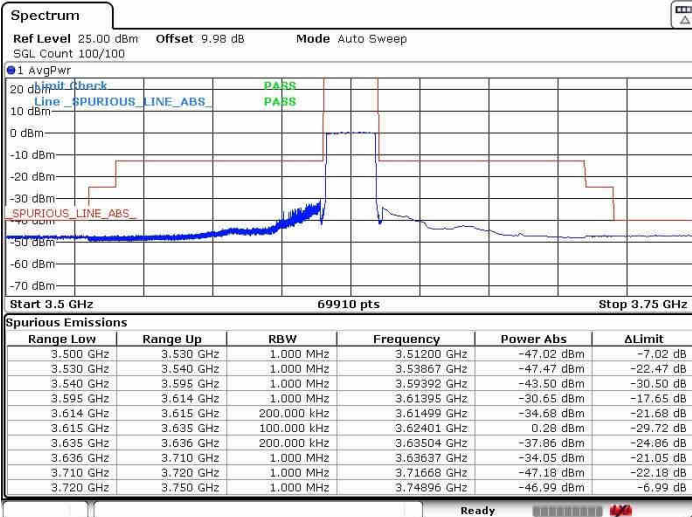

Highest Channel / 1RB0

Highest Channel / 1RBmax

Date: 3.AUG.2020 01:23:16

Date: 3.AUG.2020 01:13:09

Highest Channel / FullIRB

N/A

Date: 3.AUG.2020 01:25:10

LTE Band 48 / 20MHz

QPSK

Lowest Channel / 1RB0

Lowest Channel / 1RBmax

Date: 2.AUG.2020 23:17:24

Date: 2.AUG.2020 23:18:29

Lowest Channel / FullIRB

N/A

Date: 2.AUG.2020 23:08:40

LTE Band 48 / 20MHz

QPSK

Middle Channel / 1RB0

Middle Channel / 1RBmax

Date: 31.JUL.2020 19:18:35

Date: 31.JUL.2020 19:14:36

Middle Channel / FullIRB

N/A

Date: 31.JUL.2020 19:33:26

LTE Band 48 / 20MHz

QPSK

Highest Channel / 1RB0

Highest Channel / 1RBmax

Date: 2.AUG.2020 23:40:59

Date: 2.AUG.2020 23:42:00

Highest Channel / FullIRB