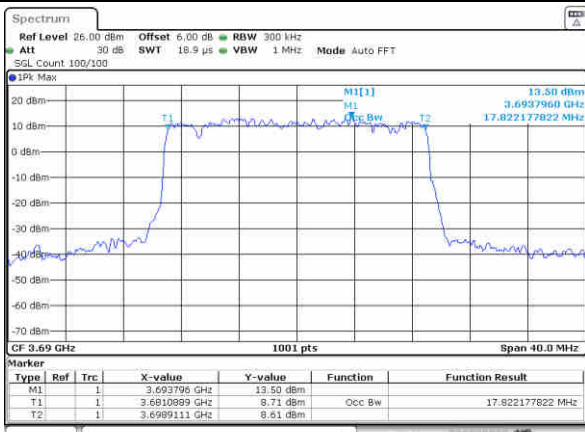

Highest Channel / 20MHz / QPSK

Date: 31.JUL.2020 14:22:01

Highest Channel / 20MHz / 16QAM

Date: 31.JUL.2020 14:21:01

LTE Band 48

Lowest Channel / 5MHz / 64QAM

Date: 31.JUL.2020 13:50:28

Lowest Channel / 10MHz / 64QAM