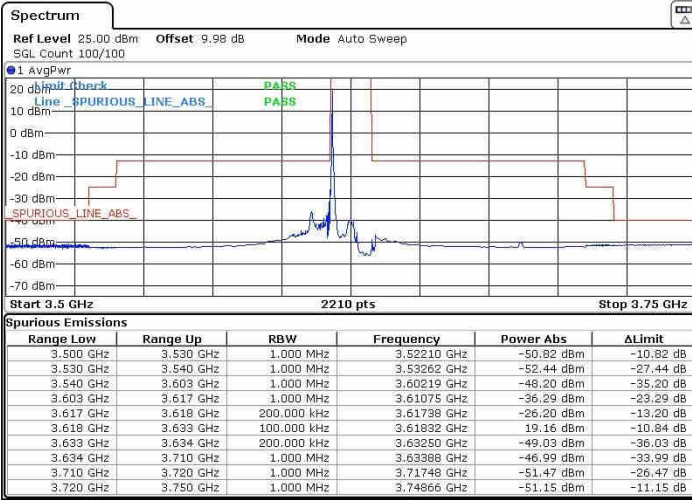

LTE Band 48 / 15MHz

16QAM

Lowest Channel / 1RB0

Lowest Channel / 1RBmax

Date: 31.JUL.2020 20:22:57

Date: 31.JUL.2020 20:16:58

Lowest Channel / FullIRB

N/A

Date: 31.JUL.2020 20:29:08

LTE Band 48 / 15MHz

16QAM

Middle Channel / 1RB0

Middle Channel / 1RBmax

Date: 31.JUL.2020 19:46:16

Date: 31.JUL.2020 19:52:21

Middle Channel / FullIRB

N/A

Date: 31.JUL.2020 19:42:51

LTE Band 48 / 15MHz

16QAM

Highest Channel / 1RB0

Highest Channel / 1RBmax

Date: 3.AUG.2020 01:20:56

Date: 3.AUG.2020 01:15:28