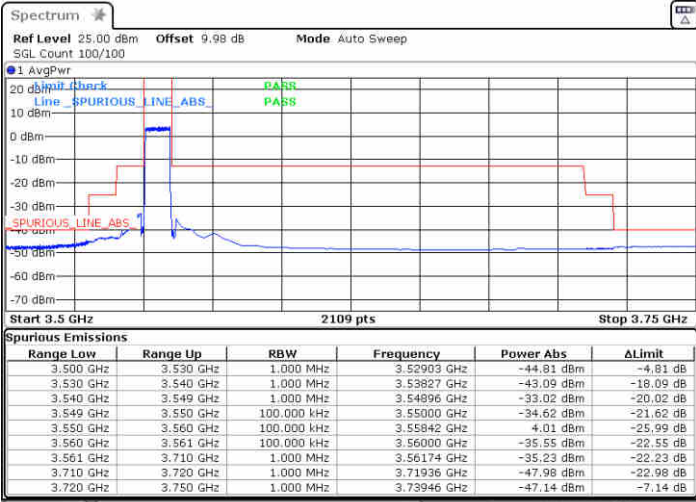

Lowest Channel / FullIRB

N/A

Date: 3.AUG.2020 02:32:50