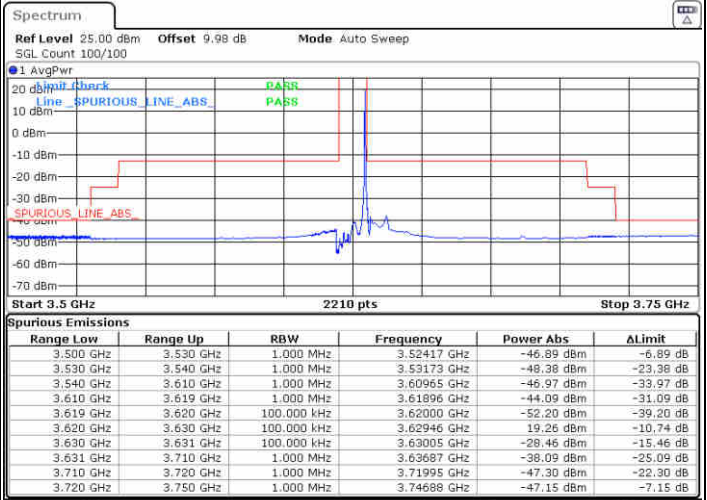

Date: 3.AUG.2020 03:18:01

Date: 3.AUG.2020 03:13:29

Highest Channel / FullIRB

N/A

Date: 3.AUG.2020 03:23:45

LTE Band 48 / 10MHz

16QAM

Lowest Channel / 1RB0

Lowest Channel / 1RBmax

Date: 3.AUG.2020 02:40:48

Date: 3.AUG.2020 02:45:19

Lowest Channel / FullIRB

N/A

Date: 3.AUG.2020 02:34:08

LTE Band 48 / 10MHz

16QAM

MiddleChannel / 1RB0

Middle Channel / 1RBmax

Date: 3.AUG.2020 02:06:46

Date: 3.AUG.2020 02:13:47

Middle Channel / FullIRB

N/A

Date: 3.AUG.2020 02:02:01

LTE Band 48 / 10MHz