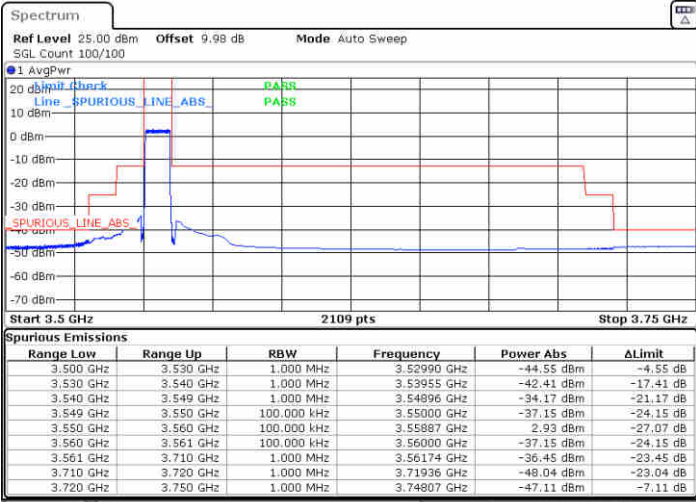

Date: 3.AUG.2020 03:18:01

Date: 3.AUG.2020 03:13:29

Highest Channel / FullIRB

N/A

Date: 3.AUG.2020 03:23:45

LTE Band 48 / 10MHz

16QAM

Lowest Channel / 1RB0

Lowest Channel / 1RBmax

Date: 3.AUG.2020 02:40:48

Date: 3.AUG.2020 02:45:19

Lowest Channel / FullIRB

N/A

Date: 3.AUG.2020 02:34:08

LTE Band 48 / 10MHz

16QAM