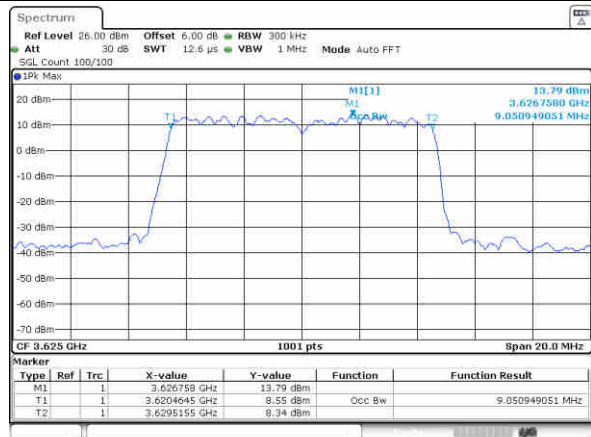

Middle Channel / 10MHz / 64QAM

Date: 31.JUL.2020 13:59:36