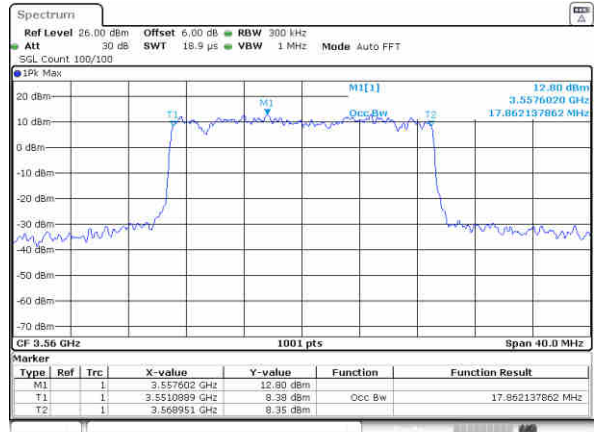

Lowest Channel / 20MHz / 16QAM

Date: 31.JUL.2020 14:11:03