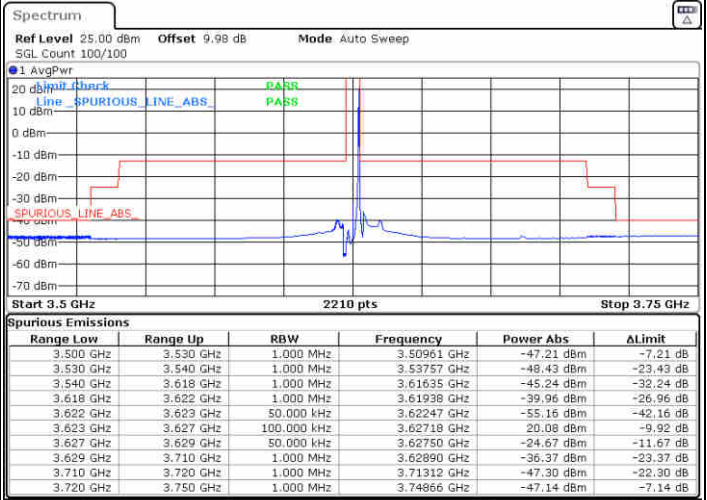

Date: 31.JUL.2020 19:33:26

LTE Band 48 / 20MHz

QPSK

Highest Channel / 1RB0

Highest Channel / 1RBmax

Date: 2.AUG.2020 23:40:59

Date: 2.AUG.2020 23:42:00

Highest Channel / FullIRB

N/A

Date: 2.AUG.2020 23:24:02

LTE Band 48 / 5MHz

16QAM

Lowest Channel / 1RB0

Lowest Channel / 1RBmax

Date: 3.AUG.2020 03:44:40

Date: 3.AUG.2020 03:50:08

Lowest Channel / FullIRB

N/A

Date: 3.AUG.2020 03:39:37

LTE Band 48 / 5MHz

16QAM

Middle Channel / 1RB0

Middle Channel / 1RBmax

Date: 3.AUG.2020 02:58:06

Date: 3.AUG.2020 03:05:16

Middle Channel / FullIRB

N/A

Date: 3.AUG.2020 02:54:02

LTE Band 48 / 5MHz

16QAM

Highest Channel / 1RB0

Highest Channel / 1RBmax