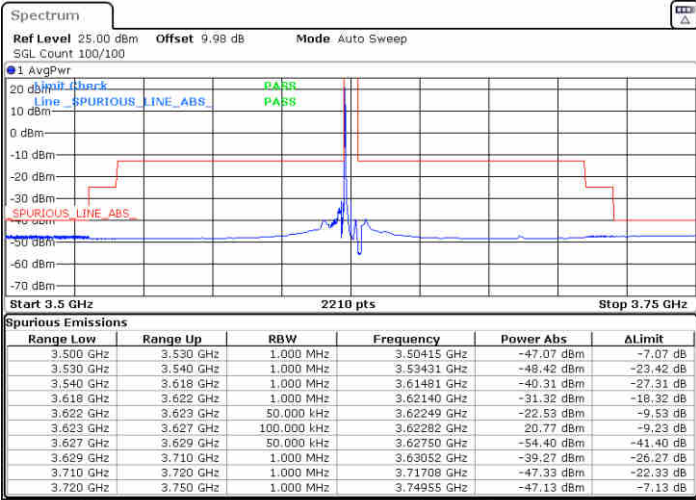

LTE Band 48 / 5MHz

QPSK

Middle Channel / 1RB0

Middle Channel / 1RBmax

Date: 3.AUG.2020 03:00:22

Date: 3.AUG.2020 03:03:20