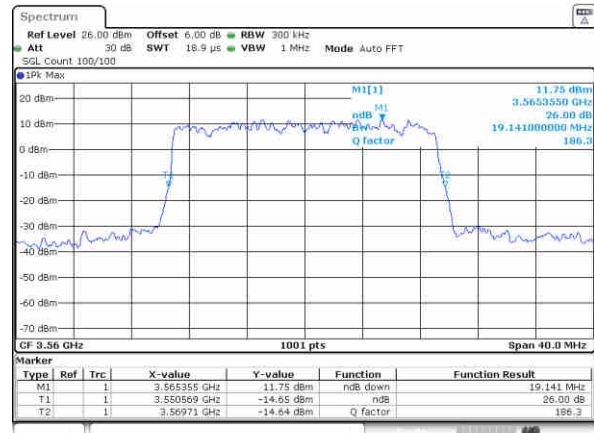

Lowest Channel / 20MHz / 64QAM

Date: 31-Jul-2020 14:11:37