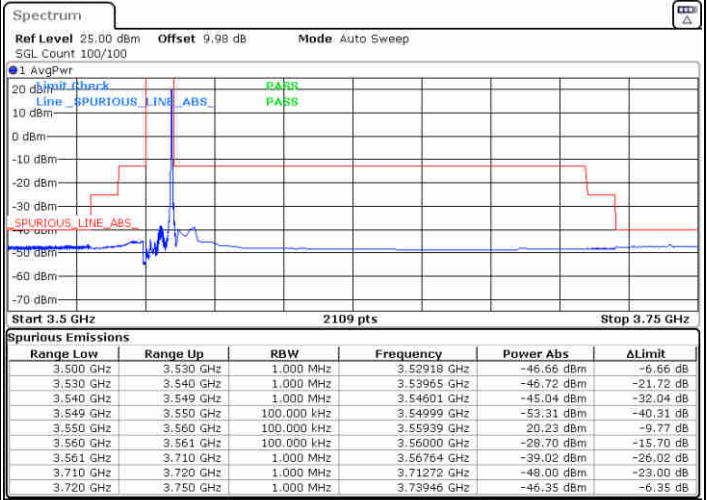

Date: 3.AUG.2020 03:05:16

Middle Channel / FullIRB

N/A

Date: 3.AUG.2020 02:54:02

LTE Band 48 / 5MHz

16QAM

Highest Channel / 1RB0

Highest Channel / 1RBmax

Date: 3.AUG.2020 03:18:01

Date: 3.AUG.2020 03:13:29

Highest Channel / FullIRB

N/A

Date: 3.AUG.2020 03:23:45

LTE Band 48 / 10MHz

16QAM

Lowest Channel / 1RB0

Lowest Channel / 1RBmax

Date: 3.AUG.2020 02:40:48

Date: 3.AUG.2020 02:45:19

Lowest Channel / FullIRB

N/A

Date: 3.AUG.2020 02:34:08

LTE Band 48 / 10MHz

16QAM