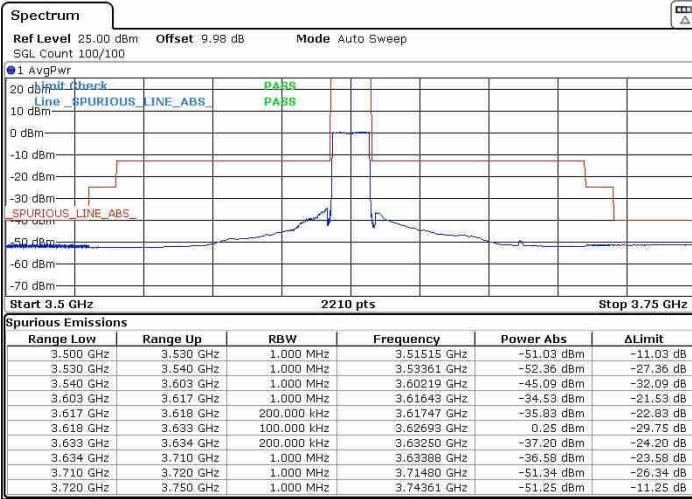

LTE Band 48 / 15MHz

16QAM

Lowest Channel / 1RB0

Lowest Channel / 1RBmax

Date: 31.JUL.2020 20:22:57

Date: 31.JUL.2020 20:16:58

Lowest Channel / FullIRB

N/A

Date: 31.JUL.2020 20:29:08

LTE Band 48 / 15MHz

16QAM

Middle Channel / 1RB0

Middle Channel / 1RBmax

Date: 31.JUL.2020 19:46:16

Date: 31.JUL.2020 19:52:21

Middle Channel / FullIRB

N/A

Date: 31.JUL.2020 19:42:51

LTE Band 48 / 15MHz

16QAM

Highest Channel / 1RB0

Highest Channel / 1RBmax

Date: 3.AUG.2020 01:20:56

Date: 3.AUG.2020 01:15:28