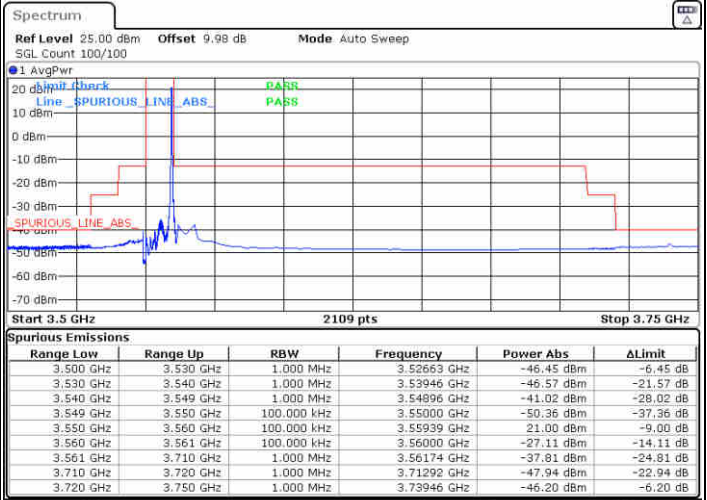

Date: 3.AUG.2020 03:14:21

Highest Channel / FullIRB

N/A

Range Low	Range Up	RBW	Frequency	Power Abs	ΔLimit
3.500 GHz	3.530 GHz	1.000 MHz	3.50055 GHz	-46.98 dBm	-6.98 dB
3.530 GHz	3.540 GHz	1.000 MHz	3.53015 GHz	-48.42 dBm	-23.42 dB
3.540 GHz	3.690 GHz	1.000 MHz	3.68926 GHz	-40.83 dBm	-27.83 dB
3.690 GHz	3.694 GHz	1.000 MHz	3.69358 GHz	-34.18 dBm	-21.18 dB
3.694 GHz	3.695 GHz	50.000 kHz	3.69500 GHz	-32.90 dBm	-19.90 dB
3.695 GHz	3.700 GHz	100.000 kHz	3.69849 GHz	5.66 dBm	-24.34 dB
3.700 GHz	3.701 GHz	50.000 kHz	3.70000 GHz	-34.11 dBm	-21.11 dB
3.701 GHz	3.710 GHz	1.000 MHz	3.70131 GHz	-31.49 dBm	-18.49 dB
3.710 GHz	3.720 GHz	1.000 MHz	3.71084 GHz	-43.08 dBm	-18.08 dB
3.720 GHz	3.750 GHz	1.000 MHz	3.72104 GHz	-46.56 dBm	-6.56 dB

Date: 3.AUG.2020 03:27:25

LTE Band 48 / 10MHz

QPSK

Lowest Channel / 1RB0

Lowest Channel / 1RBmax

Date: 3.AUG.2020 02:42:19

Date: 3.AUG.2020 02:43:41

Lowest Channel / FullIRB

N/A

Date: 3.AUG.2020 02:32:50

LTE Band 48 / 10MHz

QPSK

MiddleChannel / 1RB0

Middle Channel / 1RBmax

Date: 3.AUG.2020 02:08:51

Date: 3.AUG.2020 02:11:45

Middle Channel / FullIRB

N/A

Date: 3.AUG.2020 01:56:55

LTE Band 48 / 10MHz

QPSK

Highest Channel / 1RB0

Highest Channel / 1RBmax

Date: 3.AUG.2020 02:22:24