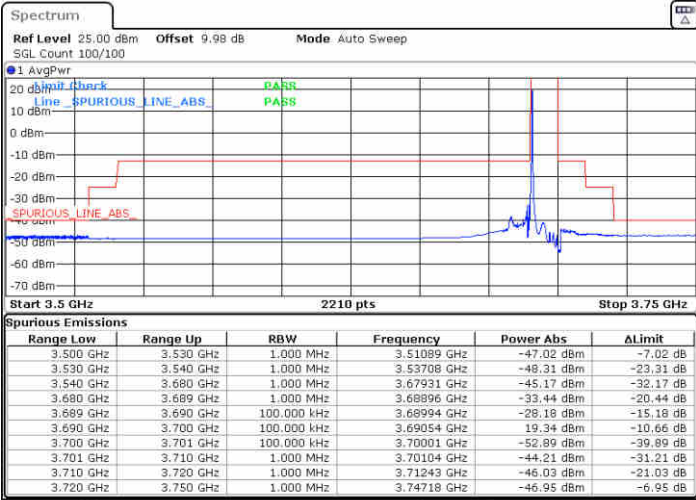

Lowest Channel / 1RBmax

Date: 3.AUG.2020 02:40:48

Date: 3.AUG.2020 02:45:19

Lowest Channel / FullIRB

N/A

Date: 3.AUG.2020 02:34:08

LTE Band 48 / 10MHz

16QAM

MiddleChannel / 1RB0

Middle Channel / 1RBmax

Date: 3.AUG.2020 02:06:46

Date: 3.AUG.2020 02:13:47

Middle Channel / FullIRB

N/A

Date: 3.AUG.2020 02:02:01

LTE Band 48 / 10MHz

16QAM

Highest Channel / 1RB0

Highest Channel / 1RBmax

Date: 3.AUG.2020 02:23:46

Date: 3.AUG.2020 02:19:23

Highest Channel / FullIRB

N/A

Date: 3.AUG.2020 02:28:16