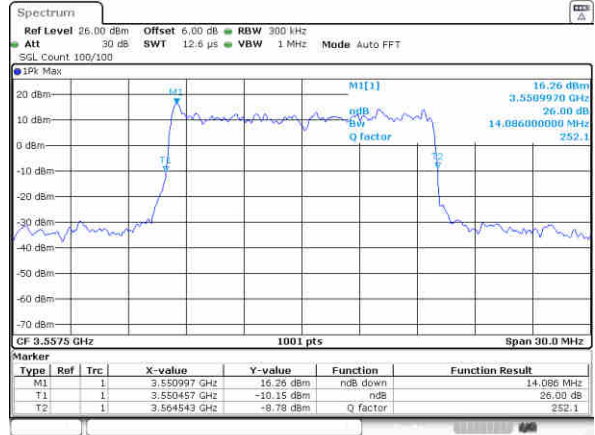

LTE Band 48

Lowest Channel / 15MHz / QPSK

Date: 31-Jul-2020 14:06:15

Lowest Channel / 15MHz / 16QAM

Date: 31-Jul-2020 14:05:59

Middle Channel / 15MHz / QPSK

Date: 31-Jul-2020 14:03:50

Middle Channel / 15MHz / 16QAM

Date: 31-Jul-2020 14:04:09

Highest Channel / 15MHz / QPSK

Date: 31-Jul-2020 14:07:14

Highest Channel / 15MHz / 16QAM

Date: 31-Jul-2020 14:07:32

LTE Band 48

Lowest Channel / 20MHz / QPSK

Date: 31-Jul-2020 14:13:41