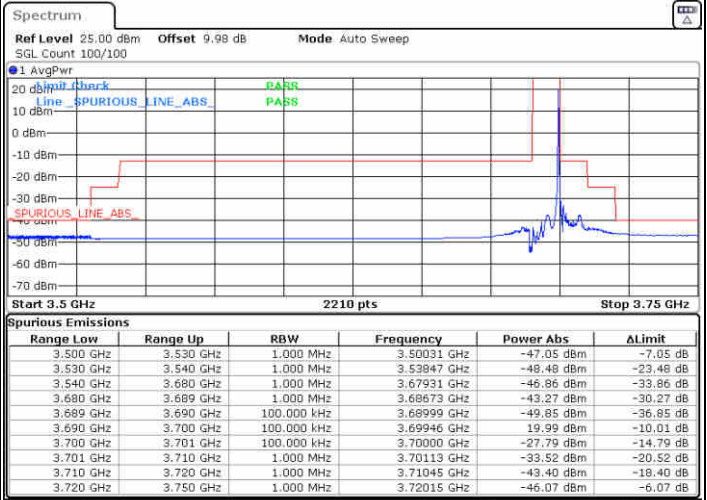

Date: 3.AUG.2020 03:27:25

LTE Band 48 / 10MHz

QPSK

Lowest Channel / 1RB0

Lowest Channel / 1RBmax

Date: 3.AUG.2020 02:42:19

Date: 3.AUG.2020 02:43:41

Lowest Channel / FullIRB

N/A

Date: 3.AUG.2020 02:32:50

LTE Band 48 / 10MHz

QPSK

MiddleChannel / 1RB0

Middle Channel / 1RBmax

Date: 3.AUG.2020 02:08:51

Date: 3.AUG.2020 02:11:45

Middle Channel / FullIRB

N/A

Date: 3.AUG.2020 01:56:55

LTE Band 48 / 10MHz

QPSK

Highest Channel / 1RB0

Highest Channel / 1RBmax

Date: 3.AUG.2020 02:22:24

Date: 3.AUG.2020 02:20:46

Highest Channel / FullIRB

N/A

Date: 3.AUG.2020 02:29:37

LTE Band 48 / 15MHz

QPSK

Lowest Channel / 1RB0

Lowest Channel / 1RBmax