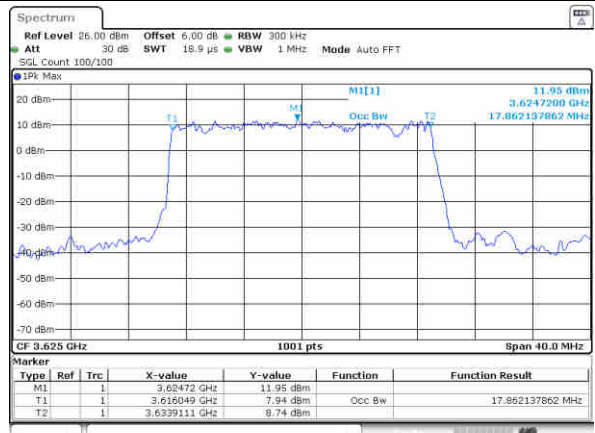

Middle Channel / 20MHz / 16QAM

Date: 31.JUL.2020 14:15:41