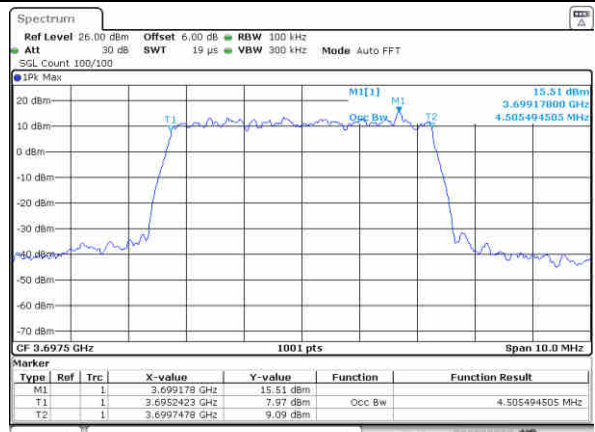

Highest Channel / 15MHz / 64QAM

Date: 31-Jul-2020 14:07:50

Highest Channel / 20MHz / 64QAM

Date: 31-Jul-2020 14:20:39

Occupied Bandwidth

Mode	LTE Band 48 : 99%OBW(MHz)											
BW	1.4MHz		3MHz		5MHz		10MHz		15MHz		20MHz	
Mod.	QPSK	16QAM	QPSK	16QAM	QPSK	16QAM	QPSK	16QAM	QPSK	16QAM	QPSK	16QAM
Lowest CH	-	-	-	-	4.52	4.49	9.05	9.01	13.52	13.46	17.78	17.86
Middle CH	-	-	-	-	4.48	4.50	9.07	9.03	13.49	13.43	17.86	17.86
Highest CH	-	-	-	-	4.48	4.51	9.01	8.99	13.49	13.49	17.82	17.94
Mode	LTE Band 48 : 99%OBW(MHz)											
BW	1.4MHz		3MHz		5MHz		10MHz		15MHz		20MHz	
Mod.	64QAM		64QAM		64QAM		64QAM		64QAM		64QAM	
Lowest CH	-	-	-	-	4.48	-	9.05	-	13.46	-	17.86	-
Middle CH	-	-	-	-	4.52	-	9.05	-	13.46	-	17.94	-
Highest CH	-	-	-	-	4.51	-	8.97	-	13.52	-	17.90	-

LTE Band 48

Lowest Channel / 5MHz / QPSK

Date: 31.JUL.2020 13:49:54

Lowest Channel / 5MHz / 16QAM

Date: 31.JUL.2020 13:50:11

Middle Channel / 5MHz / QPSK

Date: 31.JUL.2020 13:47:09

Middle Channel / 5MHz / 16QAM

Date: 31.JUL.2020 13:47:43

Highest Channel / 5MHz / QPSK

Date: 31.JUL.2020 13:51:34

Highest Channel / 5MHz / 16QAM

Date: 31.JUL.2020 13:51:50

LTE Band 48

Lowest Channel / 10MHz / QPSK

Date: 31.JUL.2020 14:01:10