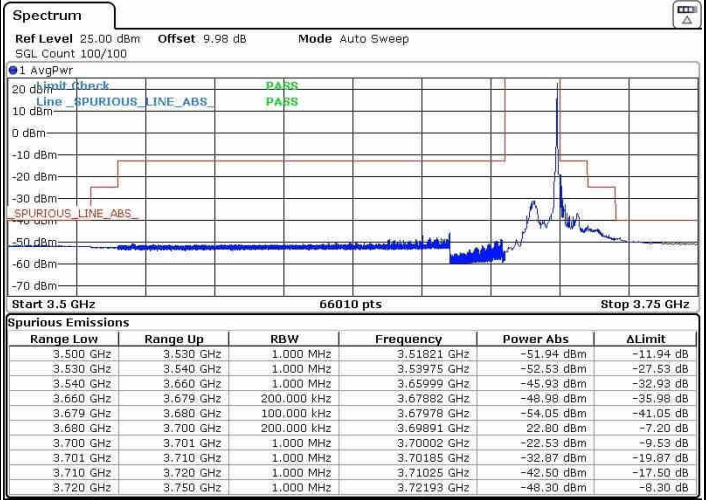

LTE Band 48 / 20MHz

QPSK

Middle Channel / 1RB0

Middle Channel / 1RBmax

Date: 31.JUL.2020 19:18:35

Date: 31.JUL.2020 19:14:36

Middle Channel / FullIRB

N/A

Date: 31.JUL.2020 19:33:26

LTE Band 48 / 20MHz

QPSK

Highest Channel / 1RB0

Highest Channel / 1RBmax

Date: 2.AUG.2020 23:40:59

Date: 2.AUG.2020 23:42:00

Highest Channel / FullIRB

N/A

Date: 2.AUG.2020 23:24:02

LTE Band 48 / 5MHz

16QAM

Lowest Channel / 1RB0

Lowest Channel / 1RBmax

Date: 3.AUG.2020 03:44:40

Date: 3.AUG.2020 03:50:08