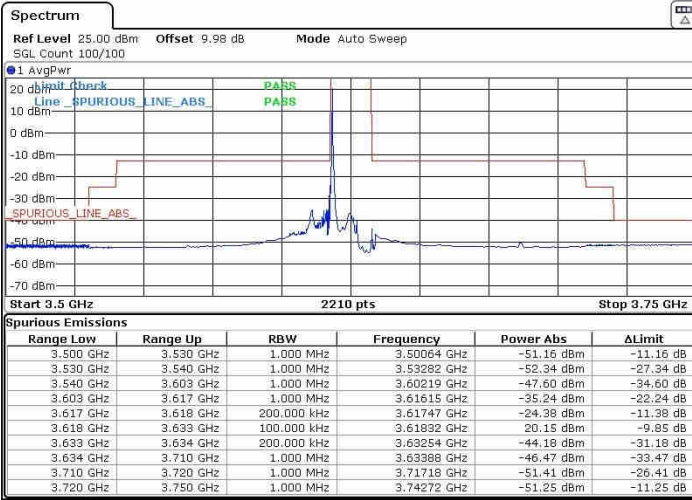

Date: 3.AUG.2020 02:20:46

Highest Channel / FullIRB

N/A

Date: 3.AUG.2020 02:29:37

LTE Band 48 / 15MHz

QPSK

Lowest Channel / 1RB0

Lowest Channel / 1RBmax

Date: 31.JUL.2020 20:21:45

Date: 31.JUL.2020 20:19:58

Lowest Channel / FullIRB

N/A

Date: 31.JUL.2020 20:28:10

LTE Band 48 / 15MHz

QPSK

Middle Channel / 1RB0

Middle Channel / 1RBmax

Date: 31.JUL.2020 19:48:24

Date: 31.JUL.2020 19:49:51

Middle Channel / FullIRB

N/A

Date: 31.JUL.2020 19:40:16

LTE Band 48 / 15MHz

QPSK

Highest Channel / 1RB0

Highest Channel / 1RBmax

Date: 3.AUG.2020 01:23:16

Date: 3.AUG.2020 01:13:09

Highest Channel / FullIRB

N/A

Date: 3.AUG.2020 01:25:10

LTE Band 48 / 20MHz