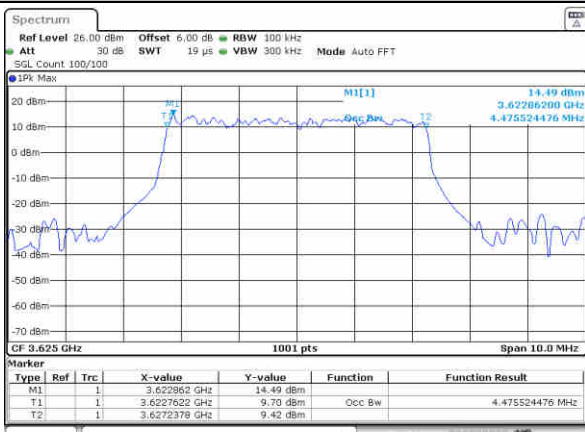

Highest Channel / 15MHz / 64QAM

Date: 31-Jul-2020 14:07:50

Highest Channel / 20MHz / 64QAM

Date: 31-Jul-2020 14:20:39

Occupied Bandwidth

Mode	LTE Band 48 : 99%OBW(MHz)											
BW	1.4MHz		3MHz		5MHz		10MHz		15MHz		20MHz	
Mod.	QPSK	16QAM	QPSK	16QAM	QPSK	16QAM	QPSK	16QAM	QPSK	16QAM	QPSK	16QAM
Lowest CH	-	-	-	-	4.52	4.49	9.05	9.01	13.52	13.46	17.78	17.86
Middle CH	-	-	-	-	4.48	4.50	9.07	9.03	13.49	13.43	17.86	17.86
Highest CH	-	-	-	-	4.48	4.51	9.01	8.99	13.49	13.49	17.82	17.94
Mode	LTE Band 48 : 99%OBW(MHz)											
BW	1.4MHz		3MHz		5MHz		10MHz		15MHz		20MHz	
Mod.	64QAM		64QAM		64QAM		64QAM		64QAM		64QAM	
Lowest CH	-	-	-	-	4.48	-	9.05	-	13.46	-	17.86	-
Middle CH	-	-	-	-	4.52	-	9.05	-	13.46	-	17.94	-
Highest CH	-	-	-	-	4.51	-	8.97	-	13.52	-	17.90	-

LTE Band 48

Lowest Channel / 5MHz / QPSK

Date: 31.JUL.2020 13:49:54

Lowest Channel / 5MHz / 16QAM

Date: 31.JUL.2020 13:50:11

Middle Channel / 5MHz / QPSK

Date: 31.JUL.2020 13:47:09

Middle Channel / 5MHz / 16QAM

Date: 31.JUL.2020 13:47:43

Highest Channel / 5MHz / QPSK

Date: 31.JUL.2020 13:51:34

Highest Channel / 5MHz / 16QAM

Date: 31.JUL.2020 13:51:50

LTE Band 48

Lowest Channel / 10MHz / QPSK

Date: 31.JUL.2020 14:01:10