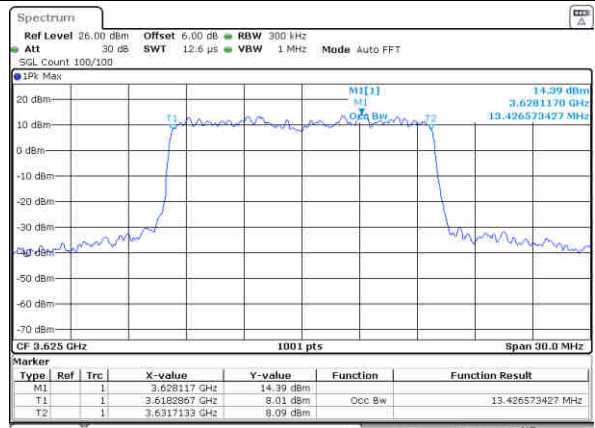

Highest Channel / 10MHz / 16QAM

Date: 31.JUL.2020 14:02:18

LTE Band 48

Lowest Channel / 15MHz / QPSK

Date: 31.JUL.2020 14:06:10

Lowest Channel / 15MHz / 16QAM

Date: 31.JUL.2020 14:05:53

Middle Channel / 15MHz / QPSK

Date: 31.JUL.2020 14:03:44

Middle Channel / 15MHz / 16QAM

Date: 31.JUL.2020 14:04:02

Highest Channel / 15MHz / QPSK

Date: 31.JUL.2020 14:07:07

Highest Channel / 15MHz / 16QAM

Date: 31.JUL.2020 14:07:26

LTE Band 48