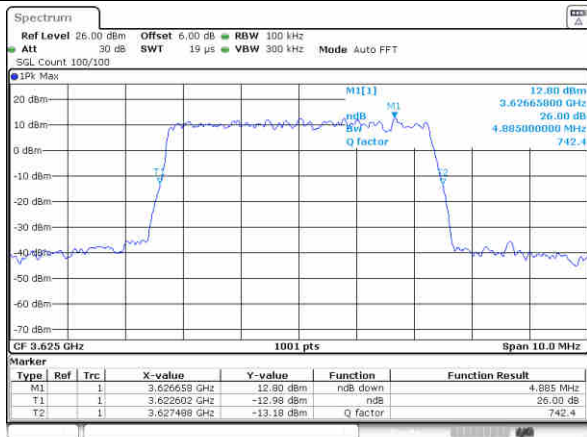

Highest Channel / 20MHz / 16QAM

Date: 31-Jul-2020 14:21:09

LTE Band 48

Lowest Channel / 5MHz / 64QAM

Date: 31.JUL.2020 13:59:34

Lowest Channel / 10MHz / 64QAM

Date: 31.JUL.2020 14:00:41

Middle Channel / 5MHz / 64QAM