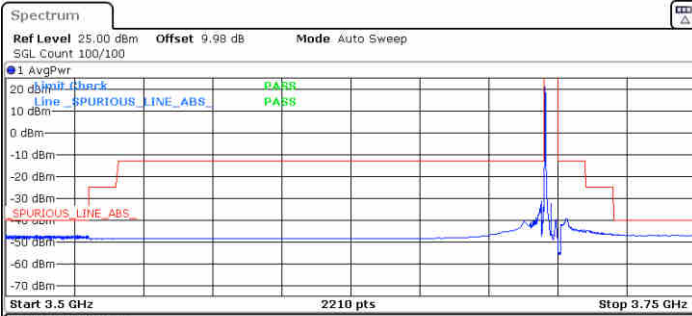

Middle Channel / 20MHz / 64QAM

Date: 31.JUL.2020 14:16:20

Highest Channel / 15MHz / 64QAM

Date: 31.JUL.2020 14:07:43

Highest Channel / 20MHz / 64QAM

Date: 31.JUL.2020 14:12:33

Conducted Band Edge

LTE Band 48 / 5MHz

QPSK

Middle Channel / 1RB0

Middle Channel / 1RBmax

Date: 3.AUG.2020 03:00:22

Date: 3.AUG.2020 03:03:20

Middle Channel / FullIRB

N/A

Date: 3.AUG.2020 02:51:31

LTE Band 48 / 5MHz

QPSK

Highest Channel / 1RB0

Highest Channel / 1RBmax

Range Low	Range Up	RBW	Frequency	Power Abs	ΔLimit
3.500 GHz	3.530 GHz	1.000 MHz	3.50379 GHz	-47.04 dBm	-7.04 dB
3.530 GHz	3.540 GHz	1.000 MHz	3.53213 GHz	-48.43 dBm	-23.43 dB
3.540 GHz	3.690 GHz	1.000 MHz	3.66777 GHz	-40.80 dBm	-27.80 dB
3.690 GHz	3.694 GHz	1.000 MHz	3.69386 GHz	-31.23 dBm	-18.23 dB
3.694 GHz	3.695 GHz	50.000 kHz	3.69500 GHz	-23.02 dBm	-10.02 dB
3.695 GHz	3.700 GHz	100.000 kHz	3.69532 GHz	21.12 dBm	-8.88 dB
3.700 GHz	3.701 GHz	50.000 kHz	3.70000 GHz	-53.90 dBm	-40.90 dB
3.701 GHz	3.710 GHz	1.000 MHz	3.70292 GHz	-39.22 dBm	-26.22 dB
3.710 GHz	3.720 GHz	1.000 MHz	3.71035 GHz	-44.84 dBm	-19.84 dB
3.720 GHz	3.750 GHz	1.000 MHz	3.72074 GHz	-46.71 dBm	-6.71 dB