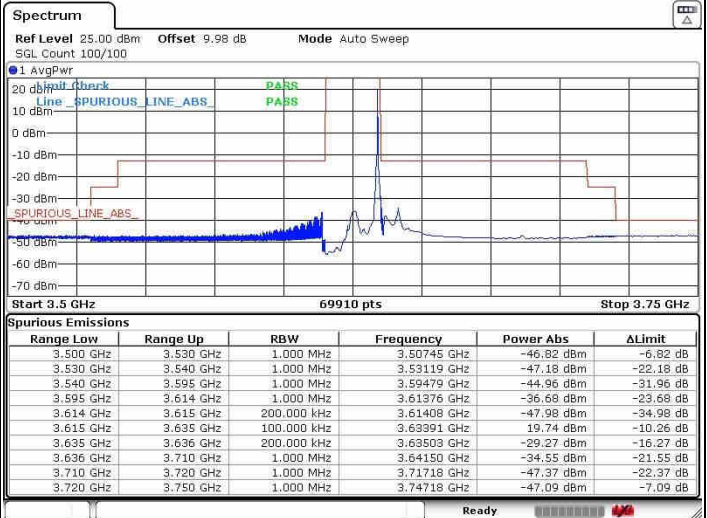

Highest Channel / 1RB0

Highest Channel / 1RBmax

Date: 3.AUG.2020 01:23:16

Date: 3.AUG.2020 01:13:09

Highest Channel / FullIRB

N/A

Date: 3.AUG.2020 01:25:10

LTE Band 48 / 20MHz

QPSK

Lowest Channel / 1RB0

Lowest Channel / 1RBmax

Date: 2.AUG.2020 23:17:24

Date: 2.AUG.2020 23:18:29

Lowest Channel / FullIRB

N/A

Date: 2.AUG.2020 23:08:40

LTE Band 48 / 20MHz

QPSK

Middle Channel / 1RB0

Middle Channel / 1RBmax

Date: 31.JUL.2020 19:18:35

Date: 31.JUL.2020 19:14:36

Middle Channel / FullIRB

N/A

Date: 31.JUL.2020 19:33:26

LTE Band 48 / 20MHz

QPSK

Highest Channel / 1RB0

Highest Channel / 1RBmax

Date: 2.AUG.2020 23:40:59

Date: 2.AUG.2020 23:42:00

Highest Channel / FullIRB