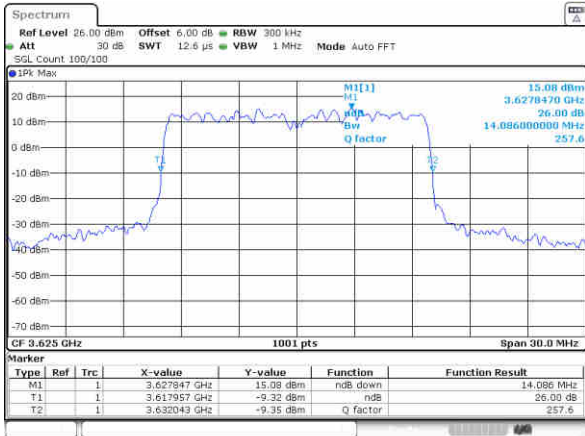

LTE Band 48

Lowest Channel / 15MHz / QPSK

Date: 31-Jul-2020 14:06:15

Lowest Channel / 15MHz / 16QAM

Date: 31-Jul-2020 14:05:59

Middle Channel / 15MHz / QPSK

Date: 31-Jul-2020 14:03:50

Middle Channel / 15MHz / 16QAM