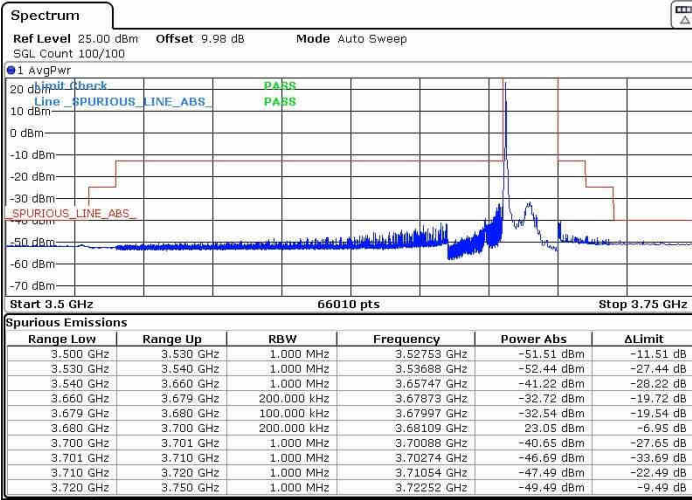

LTE Band 48 / 20MHz

QPSK

Middle Channel / 1RB0

Middle Channel / 1RBmax

Date: 31.JUL.2020 19:18:35

Date: 31.JUL.2020 19:14:36

Middle Channel / FullIRB

N/A

Date: 31.JUL.2020 19:33:26

LTE Band 48 / 20MHz

QPSK

Highest Channel / 1RB0

Highest Channel / 1RBmax

Date: 2.AUG.2020 23:40:59

Date: 2.AUG.2020 23:42:00

Highest Channel / FullIRB

N/A

Date: 2.AUG.2020 23:24:02

LTE Band 48 / 5MHz

16QAM

Lowest Channel / 1RB0

Lowest Channel / 1RBmax

Date: 3.AUG.2020 03:44:40

Date: 3.AUG.2020 03:50:08