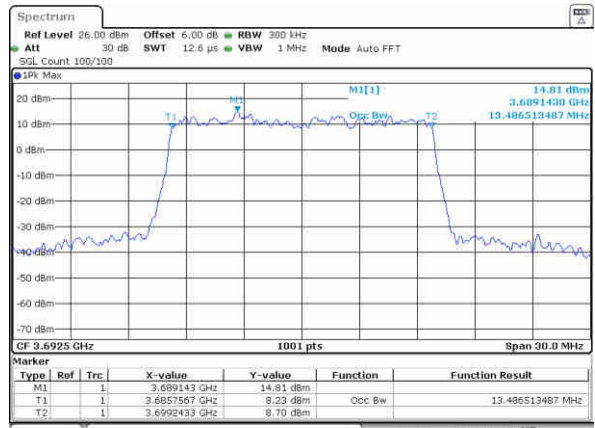

Date: 31.JUL.2020 14:03:44

Middle Channel / 15MHz / 16QAM

Date: 31.JUL.2020 14:04:02

Highest Channel / 15MHz / QPSK

Date: 31.JUL.2020 14:07:07

Highest Channel / 15MHz / 16QAM

Date: 31.JUL.2020 14:07:26

LTE Band 48