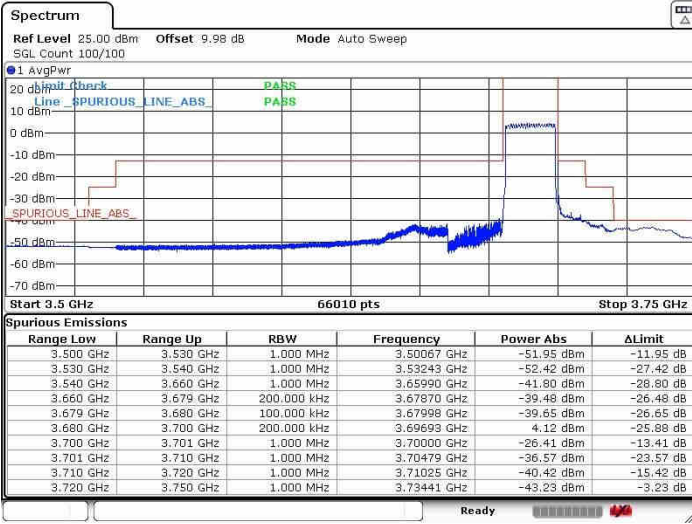

LTE Band 48 / 20MHz

QPSK

Middle Channel / 1RB0

Middle Channel / 1RBmax

Date: 31.JUL.2020 19:18:35

Date: 31.JUL.2020 19:14:36

Middle Channel / FullIRB

N/A

Date: 31.JUL.2020 19:33:26

LTE Band 48 / 20MHz

QPSK

Highest Channel / 1RB0

Highest Channel / 1RBmax

Date: 2.AUG.2020 23:40:59

Date: 2.AUG.2020 23:42:00

Highest Channel / FullIRB

N/A

Date: 2.AUG.2020 23:24:02

LTE Band 48 / 5MHz

16QAM

Lowest Channel / 1RB0

Lowest Channel / 1RBmax

Date: 3.AUG.2020 03:44:40

Date: 3.AUG.2020 03:50:08