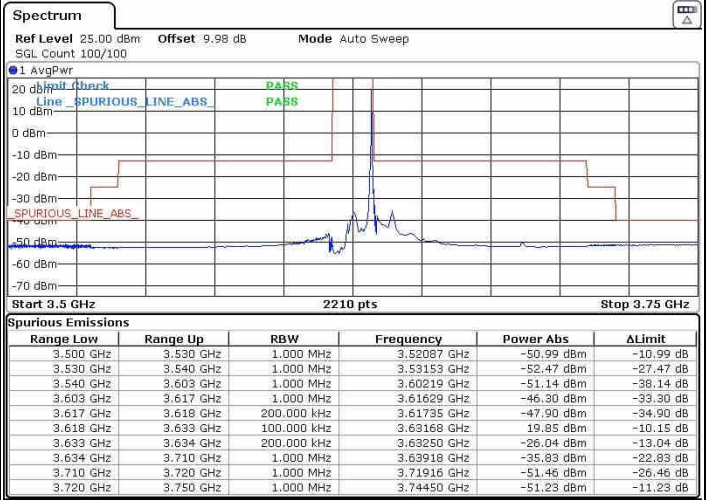

Date: 3.AUG.2020 02:20:46

Highest Channel / FullIRB

N/A

Date: 3.AUG.2020 02:29:37

LTE Band 48 / 15MHz

QPSK

Lowest Channel / 1RB0

Lowest Channel / 1RBmax

Date: 31.JUL.2020 20:21:45

Date: 31.JUL.2020 20:19:58

Lowest Channel / FullIRB

N/A

Date: 31.JUL.2020 20:28:10

LTE Band 48 / 15MHz

QPSK

Middle Channel / 1RB0

Middle Channel / 1RBmax

Date: 31.JUL.2020 19:48:24

Date: 31.JUL.2020 19:49:51

Middle Channel / FullIRB

N/A

Date: 31.JUL.2020 19:40:16

LTE Band 48 / 15MHz

QPSK

Highest Channel / 1RB0

Highest Channel / 1RBmax

Date: 3.AUG.2020 01:23:16

Date: 3.AUG.2020 01:13:09

Highest Channel / FullIRB

N/A

Date: 3.AUG.2020 01:25:10

LTE Band 48 / 20MHz