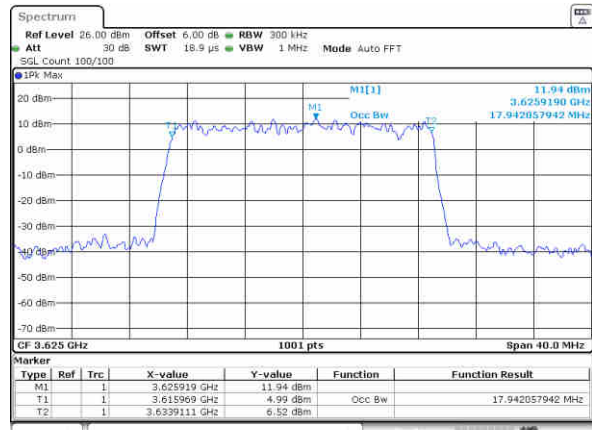

Date: 31.JUL.2020 14:02:36

LTE Band 48

Lowest Channel / 15MHz / 64QAM

Date: 31.JUL.2020 14:05:35

Lowest Channel / 20MHz / 64QAM

Date: 31.JUL.2020 14:11:31

Middle Channel / 15MHz / 64QAM

Date: 31.JUL.2020 14:04:19

Middle Channel / 20MHz / 64QAM

Date: 31.JUL.2020 14:16:20

Highest Channel / 15MHz / 64QAM

Date: 31.JUL.2020 14:07:43

Highest Channel / 20MHz / 64QAM

Date: 31.JUL.2020 14:12:33

Conducted Band Edge

LTE Band 48 / 5MHz