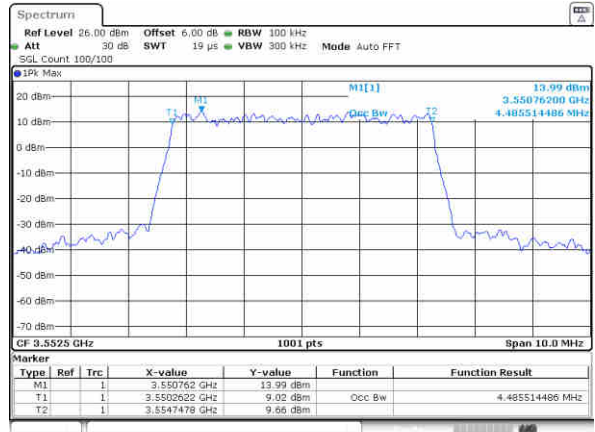

Highest Channel / 15MHz / 64QAM

Date: 31-Jul-2020 14:07:50

Highest Channel / 20MHz / 64QAM

Date: 31-Jul-2020 14:20:39

Occupied Bandwidth

Mode	LTE Band 48 : 99%OBW(MHz)											
BW	1.4MHz		3MHz		5MHz		10MHz		15MHz		20MHz	
Mod.	QPSK	16QAM	QPSK	16QAM	QPSK	16QAM	QPSK	16QAM	QPSK	16QAM	QPSK	16QAM
Lowest CH	-	-	-	-	4.52	4.49	9.05	9.01	13.52	13.46	17.78	17.86
Middle CH	-	-	-	-	4.48	4.50	9.07	9.03	13.49	13.43	17.86	17.86
Highest CH	-	-	-	-	4.48	4.51	9.01	8.99	13.49	13.49	17.82	17.94
Mode	LTE Band 48 : 99%OBW(MHz)											
BW	1.4MHz		3MHz		5MHz		10MHz		15MHz		20MHz	
Mod.	64QAM		64QAM		64QAM		64QAM		64QAM		64QAM	
Lowest CH	-	-	-	-	4.48	-	9.05	-	13.46	-	17.86	-
Middle CH	-	-	-	-	4.52	-	9.05	-	13.46	-	17.94	-
Highest CH	-	-	-	-	4.51	-	8.97	-	13.52	-	17.90	-

LTE Band 48

Lowest Channel / 5MHz / QPSK

Date: 31.JUL.2020 13:49:54

Lowest Channel / 5MHz / 16QAM

Date: 31.JUL.2020 13:50:11

Middle Channel / 5MHz / QPSK

Date: 31.JUL.2020 13:47:09

Middle Channel / 5MHz / 16QAM