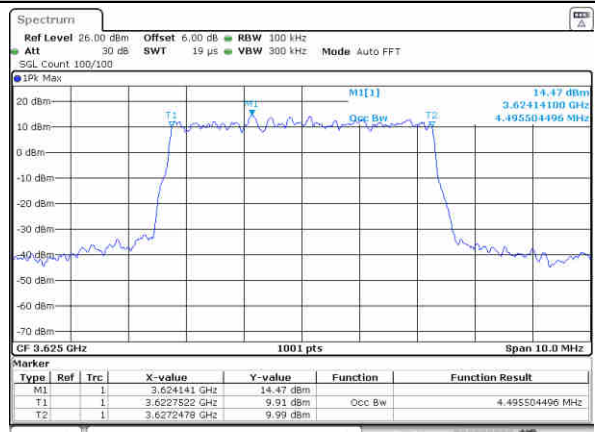

LTE Band 48

Lowest Channel / 5MHz / QPSK

Date: 31.JUL.2020 13:49:54

Lowest Channel / 5MHz / 16QAM

Date: 31.JUL.2020 13:50:11

Middle Channel / 5MHz / QPSK

Date: 31.JUL.2020 13:47:09

Middle Channel / 5MHz / 16QAM

Date: 31.JUL.2020 13:47:43

Highest Channel / 5MHz / QPSK

Date: 31.JUL.2020 13:51:34

Highest Channel / 5MHz / 16QAM

Date: 31.JUL.2020 13:51:50

LTE Band 48

Lowest Channel / 10MHz / QPSK

Date: 31.JUL.2020 14:01:10