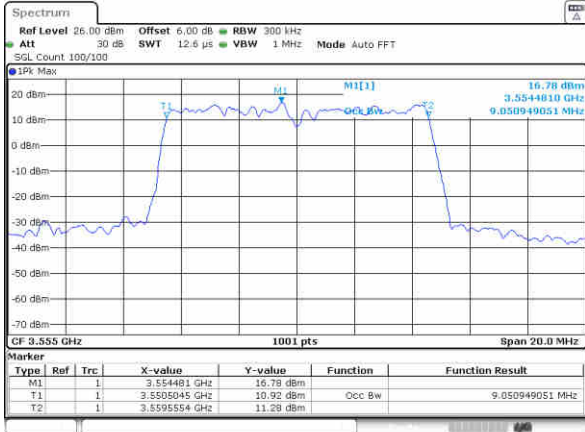

Date: 31.JUL.2020 13:47:43

Highest Channel / 5MHz / QPSK

Date: 31.JUL.2020 13:51:34

Highest Channel / 5MHz / 16QAM

Date: 31.JUL.2020 13:51:50

LTE Band 48

Lowest Channel / 10MHz / QPSK

Date: 31.JUL.2020 14:01:10