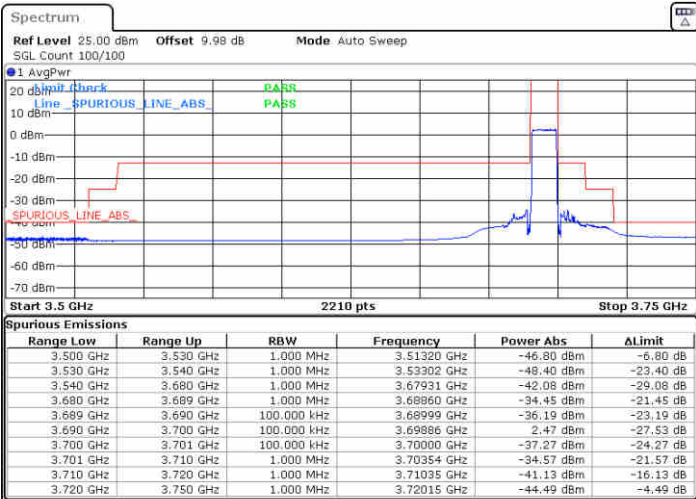

MiddleChannel / 1RB0

Middle Channel / 1RBmax

Date: 3.AUG.2020 02:06:46

Date: 3.AUG.2020 02:13:47

Middle Channel / FullIRB

N/A

Date: 3.AUG.2020 02:02:01

LTE Band 48 / 10MHz

16QAM

Highest Channel / 1RB0

Highest Channel / 1RBmax

Date: 3.AUG.2020 02:23:46

Date: 3.AUG.2020 02:19:23

Highest Channel / FullIRB

N/A

Date: 3.AUG.2020 02:28:16

LTE Band 48 / 15MHz

16QAM

Lowest Channel / 1RB0

Lowest Channel / 1RBmax

Date: 31.JUL.2020 20:22:57

Date: 31.JUL.2020 20:16:58

Lowest Channel / FullIRB

N/A