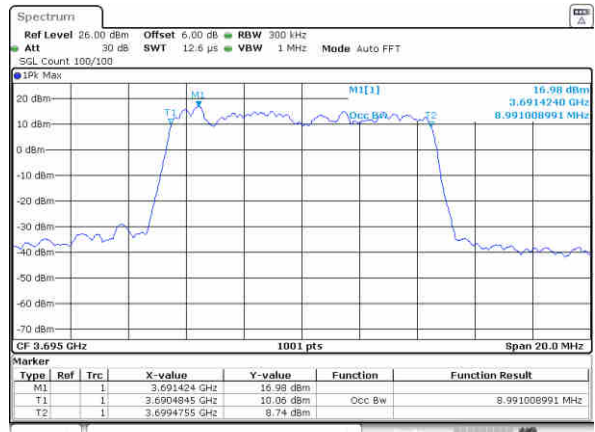

Date: 31.JUL.2020 13:47:43

Highest Channel / 5MHz / QPSK

Date: 31.JUL.2020 13:51:34

Highest Channel / 5MHz / 16QAM

Date: 31.JUL.2020 13:51:50

LTE Band 48

Lowest Channel / 10MHz / QPSK

Date: 31.JUL.2020 14:01:10

Highest Channel / 10MHz / 16QAM

Date: 31.JUL.2020 14:02:18

LTE Band 48

Lowest Channel / 15MHz / QPSK

Date: 31.JUL.2020 14:06:10

Lowest Channel / 15MHz / 16QAM

Date: 31.JUL.2020 14:05:53

Middle Channel / 15MHz / QPSK