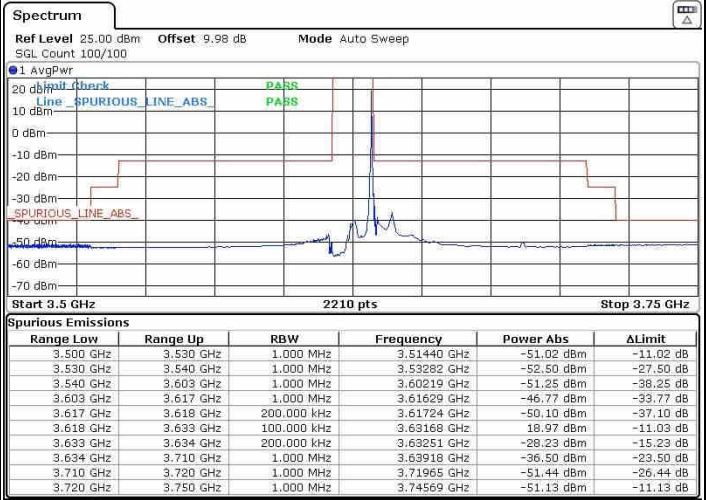

LTE Band 48 / 15MHz

16QAM

Lowest Channel / 1RB0

Lowest Channel / 1RBmax

Date: 31.JUL.2020 20:22:57

Date: 31.JUL.2020 20:16:58

Lowest Channel / FullIRB

N/A

Date: 31.JUL.2020 20:29:08

LTE Band 48 / 15MHz

16QAM

Middle Channel / 1RB0

Middle Channel / 1RBmax

Date: 31.JUL.2020 19:46:16

Date: 31.JUL.2020 19:52:21

Middle Channel / FullIRB

N/A

Date: 31.JUL.2020 19:42:51

LTE Band 48 / 15MHz

16QAM

Highest Channel / 1RB0

Highest Channel / 1RBmax

Date: 3.AUG.2020 01:20:56

Date: 3.AUG.2020 01:15:28