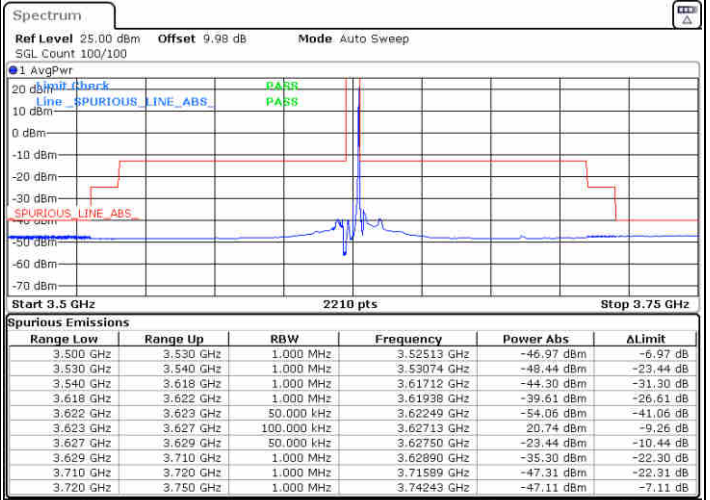

LTE Band 48 / 5MHz

QPSK

Middle Channel / 1RB0

Middle Channel / 1RBmax

Date: 3.AUG.2020 03:00:22

Date: 3.AUG.2020 03:03:20