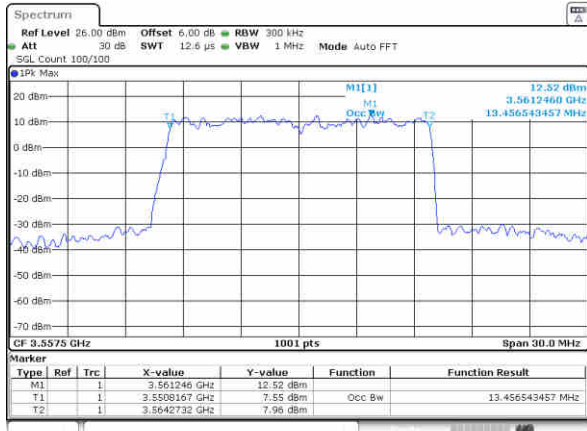

LTE Band 48

Lowest Channel / 15MHz / 64QAM

Date: 31.JUL.2020 14:05:35