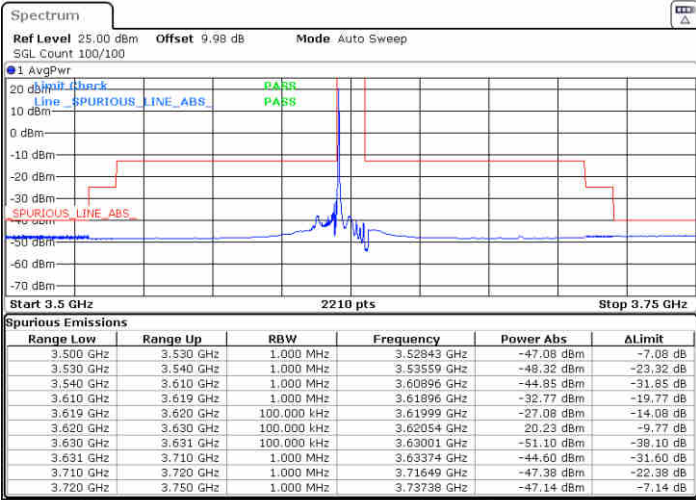

Date: 3.AUG.2020 03:27:25

LTE Band 48 / 10MHz

QPSK

Lowest Channel / 1RB0

Lowest Channel / 1RBmax

Date: 3.AUG.2020 02:42:19

Date: 3.AUG.2020 02:43:41

Lowest Channel / FullIRB

N/A

Date: 3.AUG.2020 02:32:50

LTE Band 48 / 10MHz

QPSK

MiddleChannel / 1RB0

Middle Channel / 1RBmax

Date: 3.AUG.2020 02:08:51

Date: 3.AUG.2020 02:11:45

Middle Channel / FullIRB

N/A

Date: 3.AUG.2020 01:56:55

LTE Band 48 / 10MHz

QPSK

Highest Channel / 1RB0

Highest Channel / 1RBmax

Date: 3.AUG.2020 02:22:24

Date: 3.AUG.2020 02:20:46

Highest Channel / FullIRB

N/A

Date: 3.AUG.2020 02:29:37

LTE Band 48 / 15MHz

QPSK

Lowest Channel / 1RB0

Lowest Channel / 1RBmax