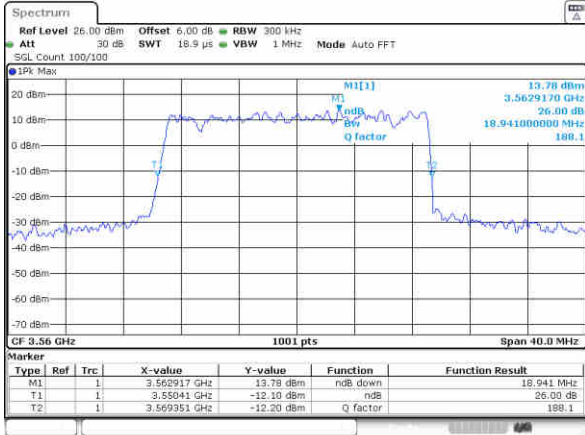

Date: 31-Jul-2020 14:04:09

Highest Channel / 15MHz / QPSK

Date: 31-Jul-2020 14:07:14

Highest Channel / 15MHz / 16QAM

Date: 31-Jul-2020 14:07:32

LTE Band 48

Lowest Channel / 20MHz / QPSK

Date: 31-Jul-2020 14:13:41