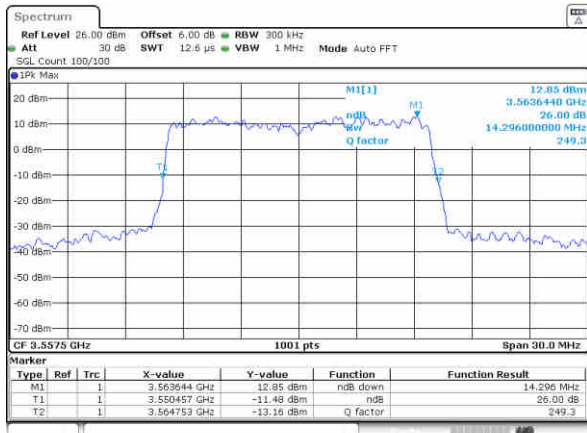

LTE Band 48

Lowest Channel / 15MHz / 64QAM

Date: 31-Jul-2020 14:05:41