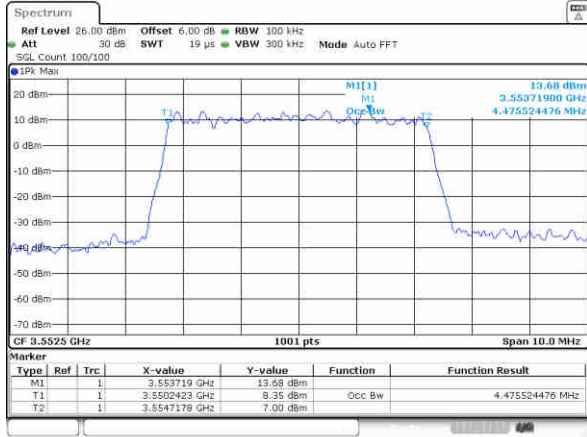

Highest Channel / 20MHz / QPSK

Date: 31.JUL.2020 14:22:01

Highest Channel / 20MHz / 16QAM

Date: 31.JUL.2020 14:21:01

LTE Band 48

Lowest Channel / 5MHz / 64QAM

Date: 31.JUL.2020 13:50:28

Lowest Channel / 10MHz / 64QAM