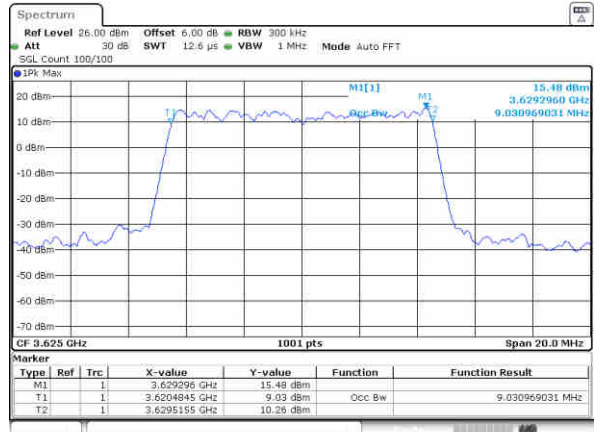

Middle Channel / 10MHz / 16QAM

Date: 31.JUL.2020 13:59:19