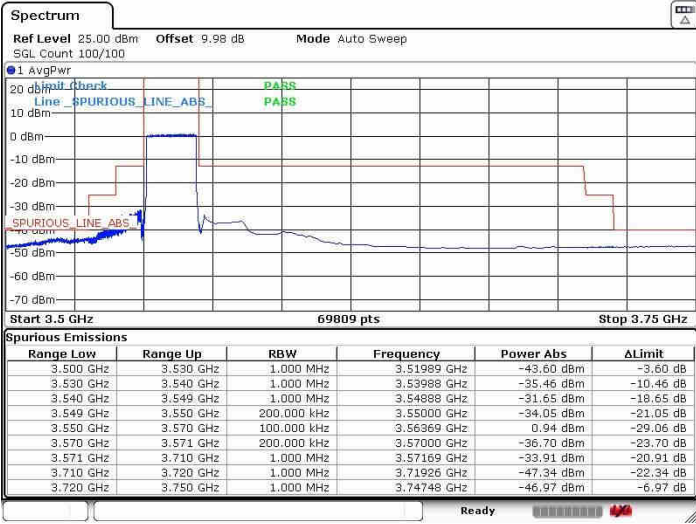

Highest Channel / 1RB0

Highest Channel / 1RBmax

Date: 3.AUG.2020 01:23:16

Date: 3.AUG.2020 01:13:09

Highest Channel / FullIRB

N/A

Date: 3.AUG.2020 01:25:10

LTE Band 48 / 20MHz

QPSK

Lowest Channel / 1RB0

Lowest Channel / 1RBmax

Date: 2.AUG.2020 23:17:24

Date: 2.AUG.2020 23:18:29

Lowest Channel / FullIRB

N/A

Date: 2.AUG.2020 23:08:40

LTE Band 48 / 20MHz

QPSK

Middle Channel / 1RB0

Middle Channel / 1RBmax

Date: 31.JUL.2020 19:18:35

Date: 31.JUL.2020 19:14:36

Middle Channel / FullIRB

N/A

Date: 31.JUL.2020 19:33:26

LTE Band 48 / 20MHz

QPSK

Highest Channel / 1RB0

Highest Channel / 1RBmax

Date: 2.AUG.2020 23:40:59

Date: 2.AUG.2020 23:42:00

Highest Channel / FullIRB