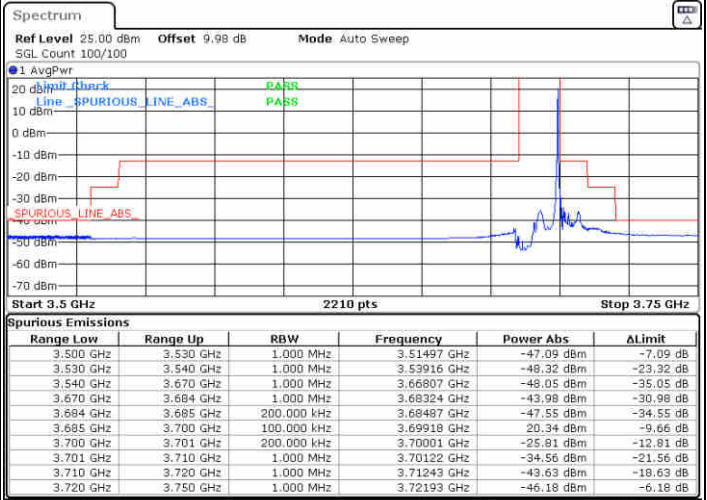

Date: 31.JUL.2020 20:21:45

Date: 31.JUL.2020 20:19:58

Lowest Channel / FullIRB

N/A

Date: 31.JUL.2020 20:28:10

LTE Band 48 / 15MHz

QPSK

Middle Channel / 1RB0

Middle Channel / 1RBmax

Date: 31.JUL.2020 19:48:24

Date: 31.JUL.2020 19:49:51

Middle Channel / FullIRB

N/A

Date: 31.JUL.2020 19:40:16

LTE Band 48 / 15MHz

QPSK

Highest Channel / 1RB0

Highest Channel / 1RBmax

Date: 3.AUG.2020 01:23:16

Date: 3.AUG.2020 01:13:09

Highest Channel / FullIRB

N/A

Date: 3.AUG.2020 01:25:10

LTE Band 48 / 20MHz

QPSK

Lowest Channel / 1RB0

Lowest Channel / 1RBmax

Date: 2.AUG.2020 23:17:24

Date: 2.AUG.2020 23:18:29

Lowest Channel / FullIRB

N/A

Date: 2.AUG.2020 23:08:40