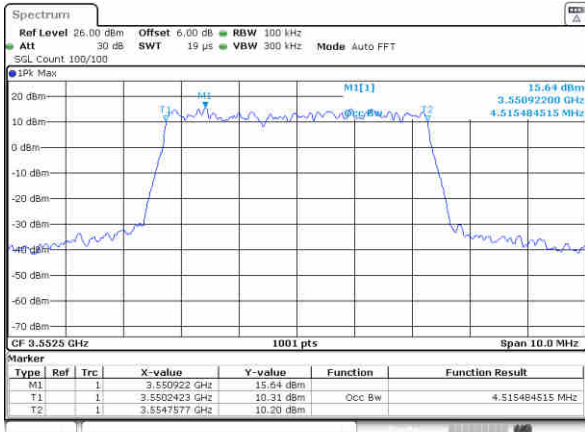

LTE Band 48

Lowest Channel / 5MHz / QPSK

Date: 31.JUL.2020 13:49:54