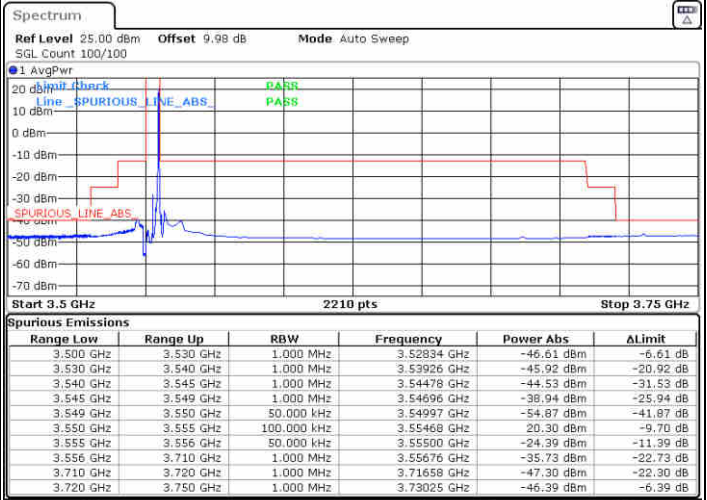

Date: 31.JUL.2020 19:33:26

LTE Band 48 / 20MHz

QPSK

Highest Channel / 1RB0

Highest Channel / 1RBmax

Date: 2.AUG.2020 23:40:59

Date: 2.AUG.2020 23:42:00

Highest Channel / FullIRB

N/A

Date: 2.AUG.2020 23:24:02

LTE Band 48 / 5MHz

16QAM

Lowest Channel / 1RB0

Lowest Channel / 1RBmax

Date: 3.AUG.2020 03:44:40

Date: 3.AUG.2020 03:50:08

Lowest Channel / FullIRB

N/A

Date: 3.AUG.2020 03:39:37

LTE Band 48 / 5MHz

16QAM

Middle Channel / 1RB0

Middle Channel / 1RBmax

Date: 3.AUG.2020 02:58:06